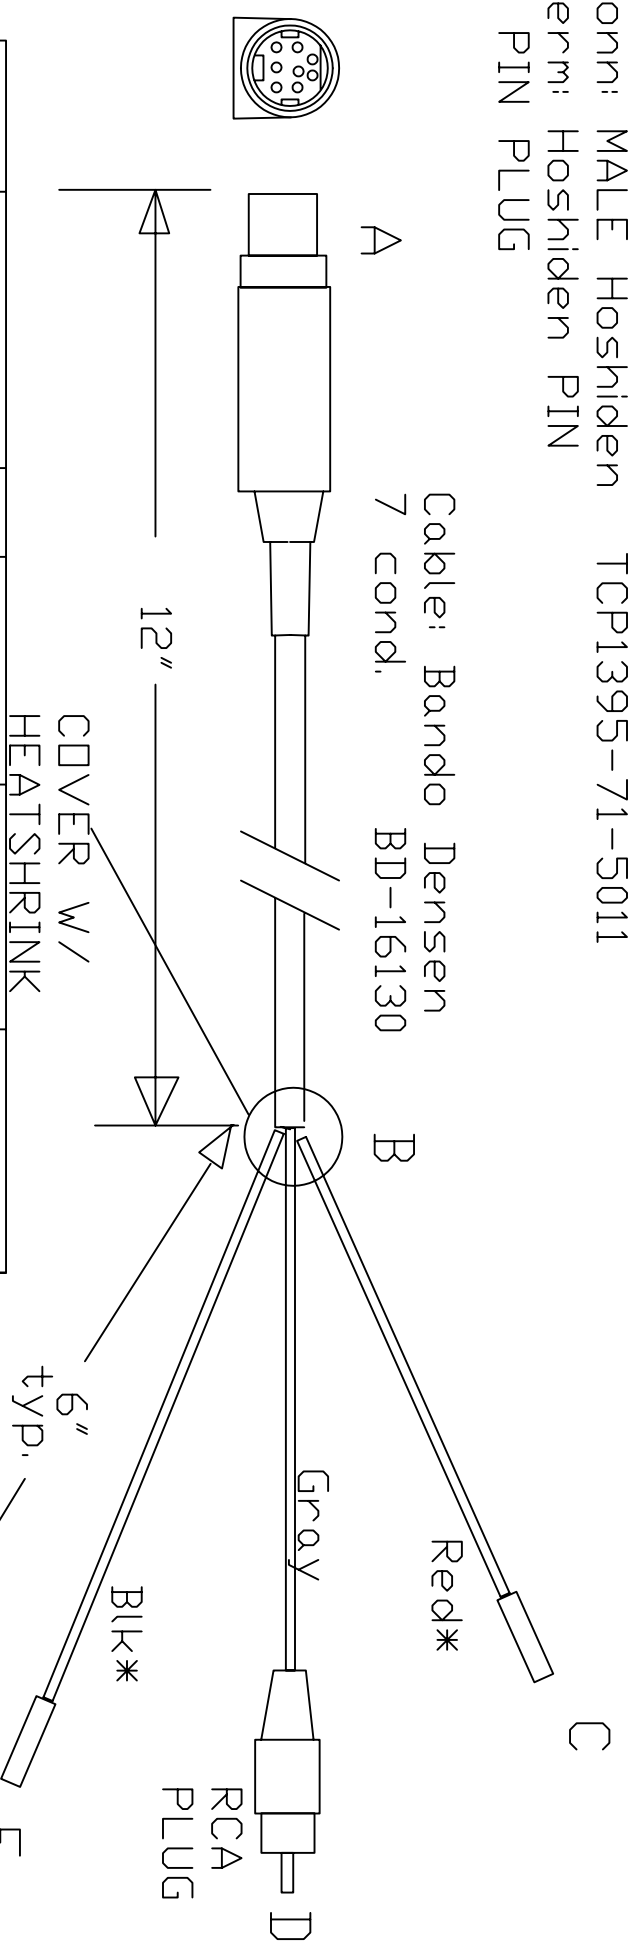

Conn: MALE Hoshiden TCP1395-71-5011
 Term: Hoshiden PIN
 8 PIN PLUG

Cable: Bando Densen
 7 cond. BD-16130

From	B-D Color	To	TWP	To	Label
A2	RED	B	RED	C	+12V
A3	WHITE	B			N/C
A6	GREEN	B			N/C
A7	YELLOW	B			N/C
A5	GRAY CORE				+RCA PLG
A4	GRAY SHLD				-RCA PLG
A1	BLACK	B	BLACK	E	GND -12V
A8	SHELL OVR SHLD				
	N/C				

DO NOT SCALE DRAWING
 TOLERANCE UNLESS OTHERWISE SPECIFIED

1 PLACE : .030
 2 PLACE : .015
 3 PLACE : .005

CAMERA PIGTAIL		MITO CORPORATION	
BY:	D,B,B.	SCALE:	
APPRVD:		CHKD BY:	
DATE:	8/29/08	DWG. NO.:	
DATE	NO.	REVISIONS	REASON

CAD FILE: