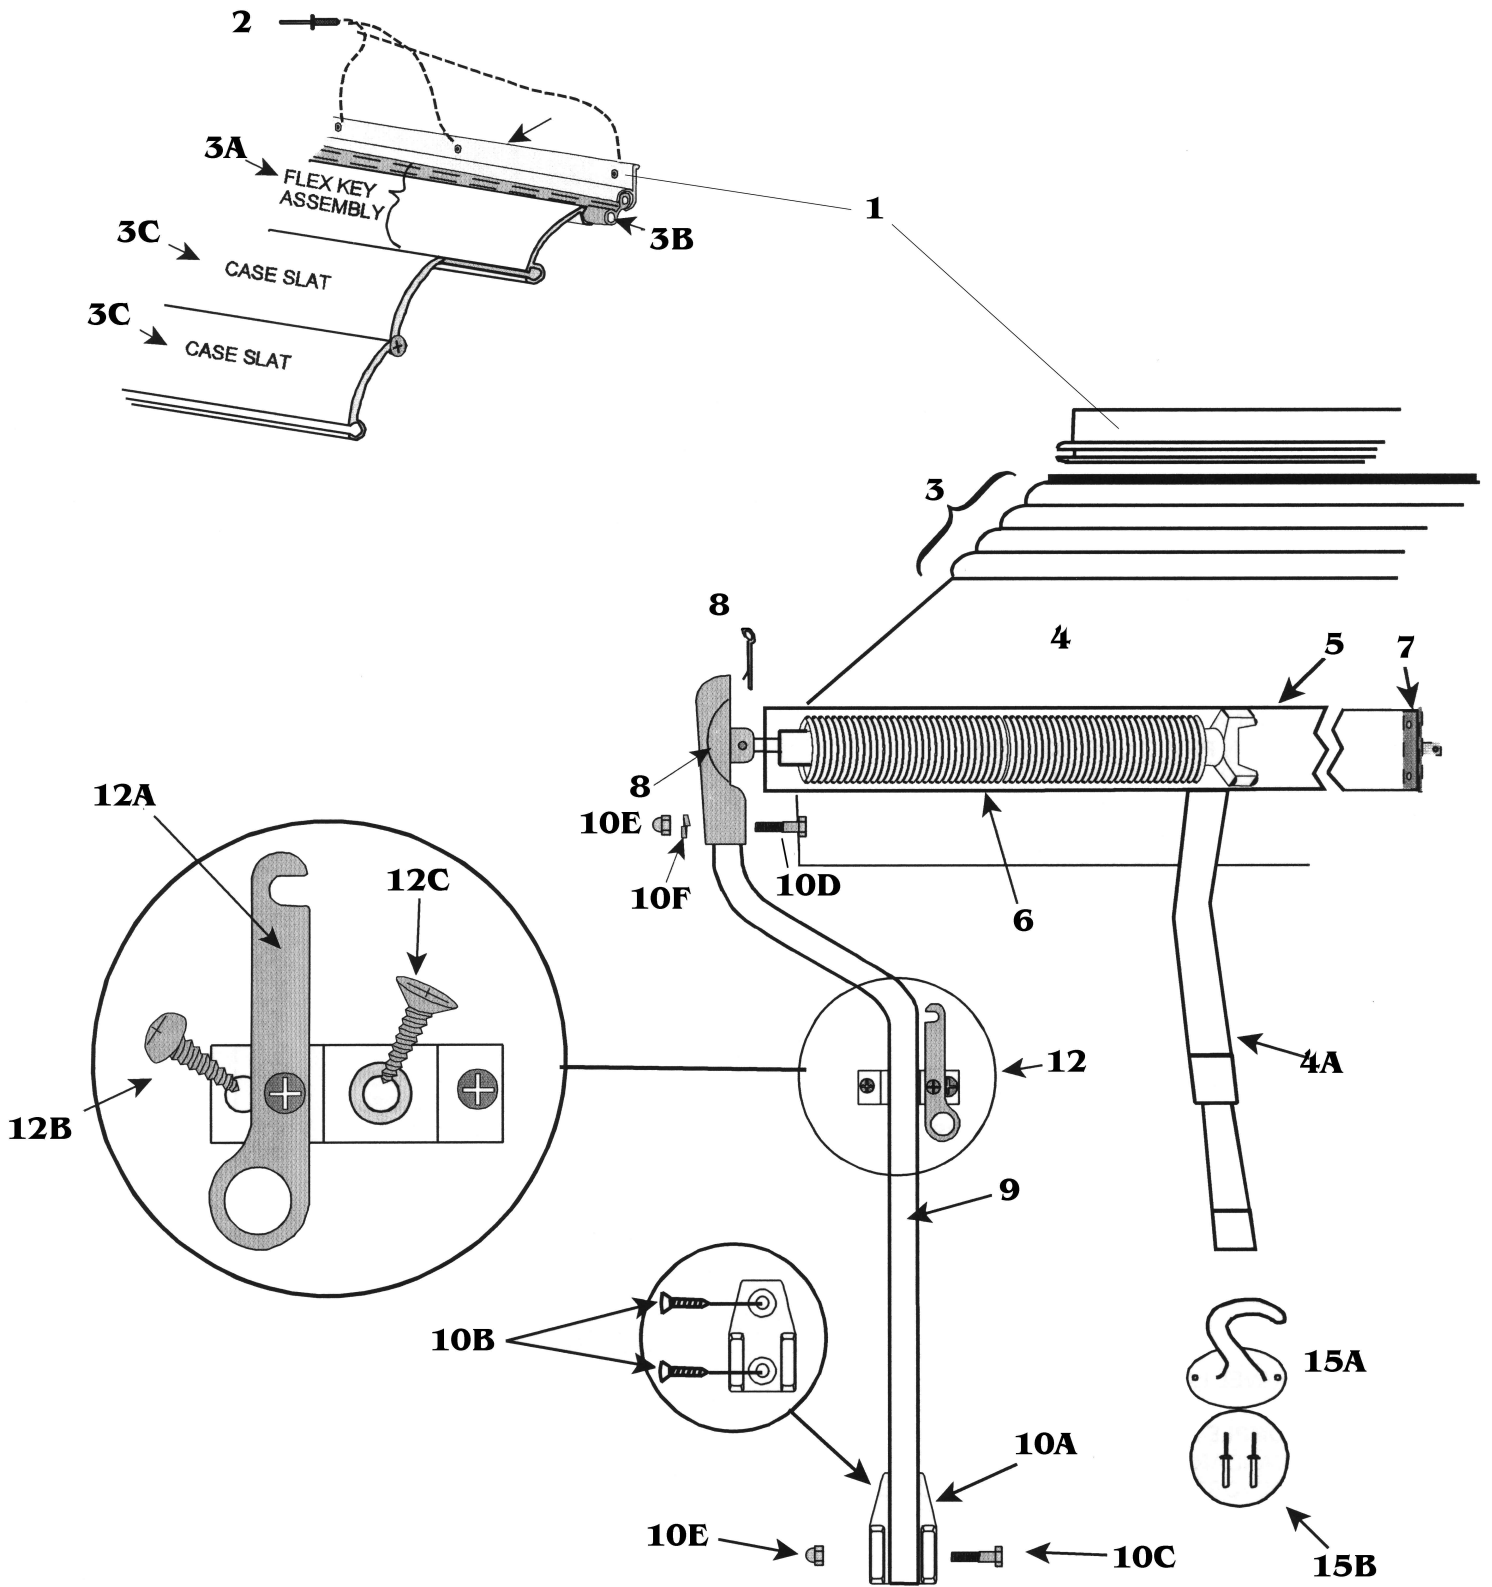

Slideout Awning Parts

Ref #	PART NO.	SLIDEOUT AWNING ... all years
1	343240	AWNING RAIL (per ft.)
2	316150	RIVET, 5/32, BLIND (rail)
3	205240	BRIGHT COMPLETE CASE - 8 Slope (3 Slat, Flex Key, per ft.)
3	705240	SATIN COMPLETE CASE - 8 Slope (3 Slat, Flex Key, per ft.)
3A	207240	BRIGHT FLEX KEY ASSEMBLY, STANDARD (per ft.)
3A	707240	SATIN FLEX KEY ASSEMBLY, STANDARD (per ft.)
3B	207241	STANDARD FLEX KEY ONLY (per ft.)
3C	340240	BRIGHT SINGLE CASE SLAT (per ft.)
3C	341240	SATIN SINGLE CASE SLAT (per ft.)
4	229240	FINISHED SLIDEOUT FABRIC (per ft.) (Note: need slideout extension measurement)
4A	226910	REPLACEMENT PULL FOR SLIDEOUT AWNING (Note: need slideout extension measurement)
5	331240	ROLLER TUBE, 2-1/2" (5'6"-22') (per ft.)
6	221210	SPRING ASSEMBLY, FOR SLIDEOUT, 30"
7	221500	2-1/2" IDLE END ASSEMBLY
8	210430	HEAD CASTING WITH COTTER PIN
9	231304	BRIGHT SLIDEOUT 4" OFFSET ARMS, (2 bend)
9	731304	SATIN SLIDEOUT 4" OFFSET ARMS, (2 bend)
NS	291423	XLII MOUNTING PLATE, WITH HINGE CASTING
NS	291433	XLII MOUNTING PLATE, WITH STANDOFF ASSEMBLY
	299301	MOUNTING KIT, CURRENT, includes:
10A	210065	(2) HINGE CASTING, VERTICAL
10B	317052	(4) SCREW, #14 X 1", OVAL HEAD SHEET METAL (stainless)
10C	310010	(2) BOLT, 1/4 - 20 X 1-5/8", HEX HEAD
10D	310040	(2) BOLT, 1/4 - 20 X 1-1/4", HEX HEAD
10E	311010	(4) NUT, 1/4 - 20, ACORN CAP (stainless)
10F	312010	(2) LOCKWASHER, 1/4" (stainless)
	299307	ARM LOCK KIT, 1998 AND LATER (for one arm only), includes:
12	255024	LOCKING STANDOFF ASSEMBLY
12A	325610	SLIDEOUT LATCH (stainless)
12B	317051	SCREW, #14 X 3/4", PAN HEAD SHEET METAL (stainless)
12C	317042	SCREW, #14 X 1-1/2, FLAT HEAD SHEET METAL (stainless)
NS	321418	(2) PAD, NEOPRENE, 1/8" X 3/4" X 1", SELF-ADHESIVE
	299330	HOLD DOWN HOOK KIT, includes:
15A	210440	HOOK CASTING
15B	316010	(2) RIVET, 3/16 X 3/4" OLYMPIC
		COMPLETE SET OF HARDWARE, (INCLUDES ITEMS 8(2), 9(2), 10(1) & 15(1) ABOVE)
	230304-XXX	BRIGHT SLIDEOUT HARDWARE
	730304-XXX	SATIN SLIDEOUT HARDWARE