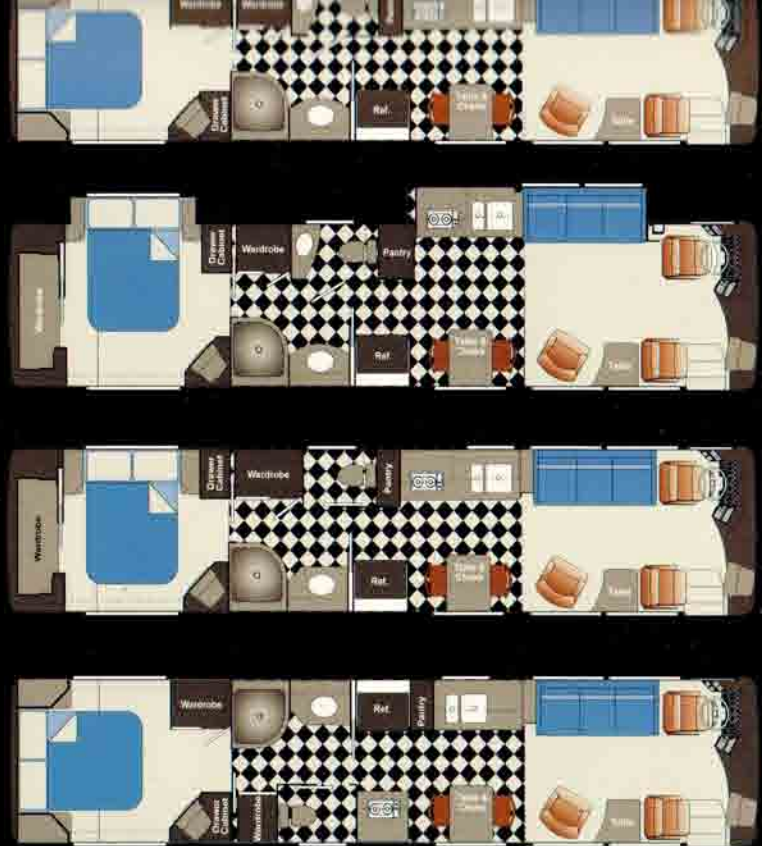

R o o m (a n d l u x u r y) t o s p a r e .

The roomier interior of the Wanderlodge LX offers even more of the luxury you've come to expect from Blue Bird, with its exquisite attention to detail, unequalled craftsmanship, premium quality materials, and infinite list of special amenities. The addition of two slide-out rooms in the living room/galley and/or bedroom creates up to 200 additional cubic feet of living space, while three additional inches of headroom further enhances the vehicle's spacious feel. If it's the ultimate in luxury you seek, then we've left no room for doubt.

The state-of-the-art driver's station aboard the Wanderlodge LX includes an easy-to-read display and an ergonomically advanced design that reduces driver fatigue.

Wanderlodge designers have integrated the finest fabrics and design flourishes to create a truly exquisite living environment.

- 102" wide body/ 247" wheelbase
- Carpet-lined and lighted bus storage area below
- Foamed in-place insulation
- Audible reverse warning system
- Engine compartment illumination
- Locking fuel doors
- Lighted utility center
- Auxiliary air outlet
- Outside water compartment
- Daytime running lights
- Rear brake light
- Sony rear-vision closed-circuit TV system
- Back-up flood lamps, high-intensity spot/flood light & docking lights
- Electric entry step
- Roof-mounted TV antenna
- Dual air horns on roof
- Zip Dee patio awning