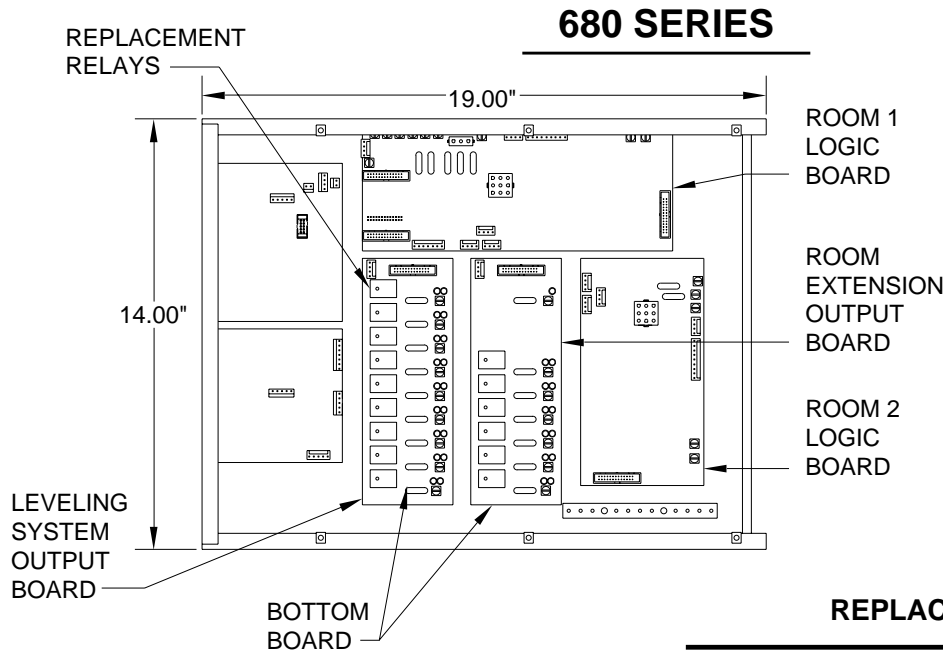

BOX, CONTROL

FOR COMPUTER-CONTROLLED (TOUCH PANEL) LEVELING SYSTEMS (ROOM EXTENSIONS WITH ROOM LOCKS)

IMPORTANT: CONTACT HWH CORPORATION BEFORE REPLACING COMPLETE CONTROL BOX. OUTPUT AND LOGIC BOARDS CAN BE REPLACED INSTEAD OF REPLACING THE COMPLETE CONTROL BOX. CONTACT HWH CUSTOMER SERVICE TO DETERMINE THE CORRECT BOARD TO REPLACE.

NOTE: CONTROL BOXES MAY HAVE 1, 2, OR 3 ROOMS WITH AIR AND/OR HYDRAULIC LEVELING. WITH MULTIPLE ROOMS AND LEVELING THERE WILL BE UPPER AND LOWER OUTPUT BOARDS.

REPLACEMENT PARTS

PART NO.	DESCRIPTION
RAP90594	REPLACEMENT RELAY FOR OUTPUT BOARDS

* PART NUMBER IS ON TOP OF BOX. NUMBER BEGINS WITH "AP" FOLLOWED BY 5 NUMERALS.