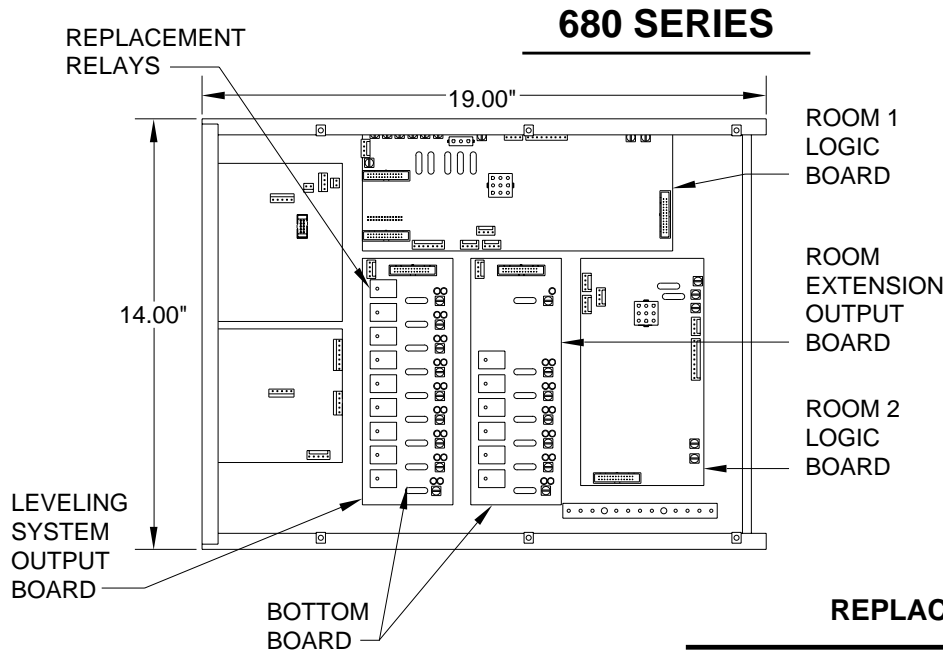

# BOX, CONTROL

## FOR COMPUTER-CONTROLLED (TOUCH PANEL) LEVELING SYSTEMS (ROOM EXTENSIONS WITH ROOM LOCKS)

**IMPORTANT: CONTACT HWH CORPORATION BEFORE REPLACING COMPLETE CONTROL BOX. OUTPUT AND LOGIC BOARDS CAN BE REPLACED INSTEAD OF REPLACING THE COMPLETE CONTROL BOX. CONTACT HWH CUSTOMER SERVICE TO DETERMINE THE CORRECT BOARD TO REPLACE.**

**NOTE: CONTROL BOXES MAY HAVE 1, 2, OR 3 ROOMS WITH AIR AND/OR HYDRAULIC LEVELING. WITH MULTIPLE ROOMS AND LEVELING THERE WILL BE UPPER AND LOWER OUTPUT BOARDS.**

\* PART NUMBER IS ON TOP OF BOX. NUMBER BEGINS WITH "AP" FOLLOWED BY 5 NUMERALS.