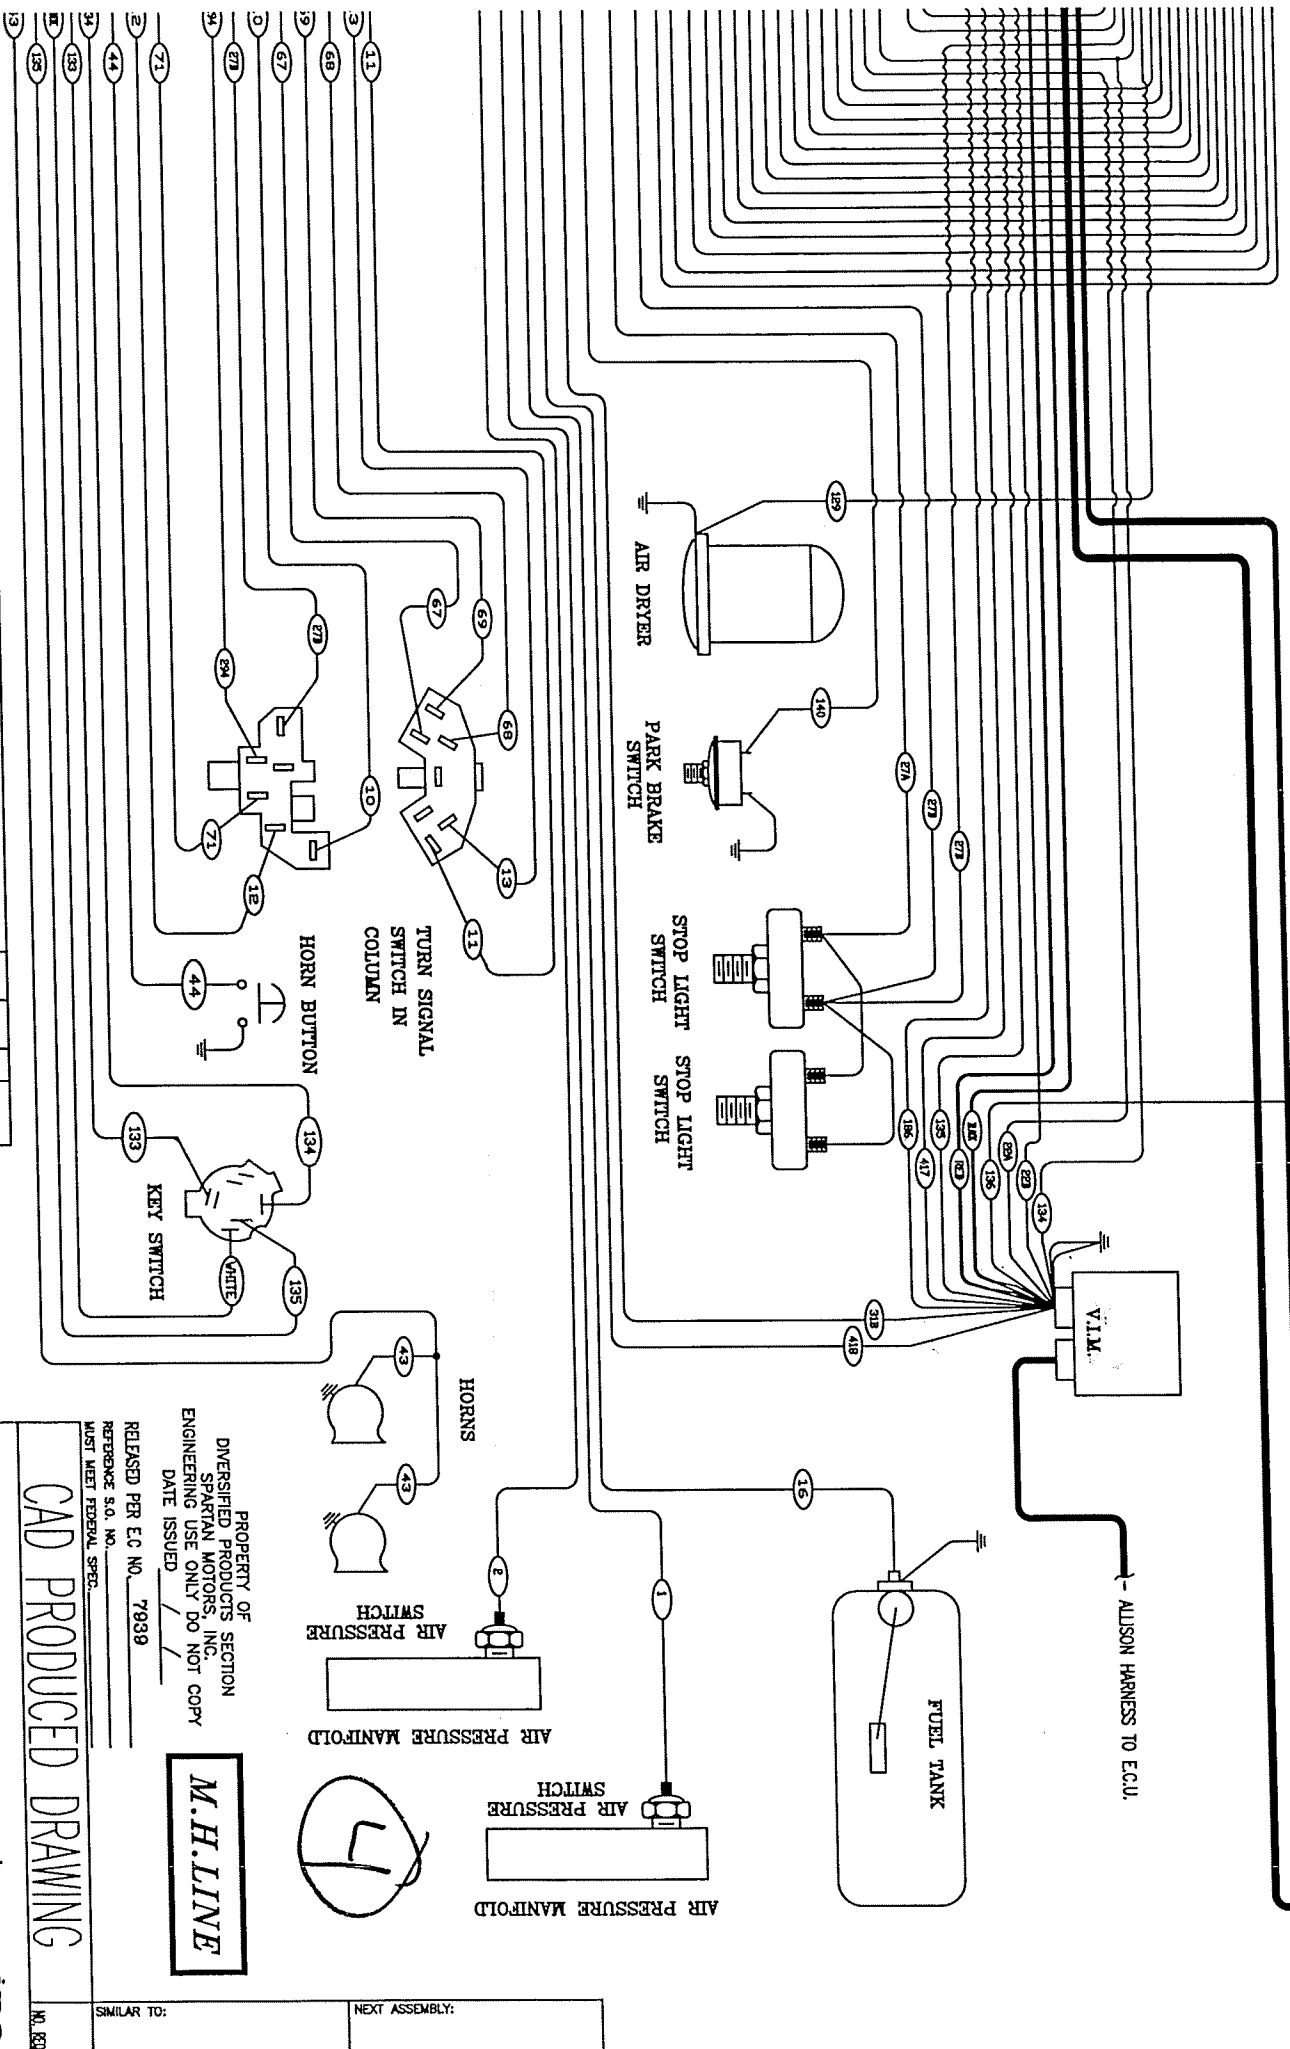

ALTERNATE
TACH. WIRING

MAGNETIC
PROXIMITY
SWITCH

ALTERNATOR
(DELCO 21SI SHOWN)
(SEE 0600-GG6 FOR OTHERS)

CONNECTOR

R1

1 GA.

BATTERIES

1 GA.

STARTER

START RELAY

FREQON
COMPR.

"T"
BLOCK

1 GA.

1 GA.

1 GA.

2

WVPA
5-80

REAR PANEL

CONNECTOR

INTERFACING POINTS FOR BODYBUILDERS

SWITCHED CIRCUIT BREAKERS
LIVE CIRCUIT BREAKERS

REAR ACCESSORY RELAY

RELAY TURN & STOP RIGHT
RELAY TURN & STOP LEFT
RELAY TAIL & MARKER
RELAY STOP LIGHTS

10 GA.

NOTE: SEE 0500-GG5 FOR ELECTRICAL OPTIONS

REV.	DESCRIPTION	DATE	BY
A	UPDATED START RELAY	09/80	W/M
1			
2			
3			
4			
5			
6			
7			
8			
9			
10			
11			
12			
13			
14			
15			
16			
17			
18			
19			
20			
21			
22			
23			
24			
25			
26			
27			
28			
29			
30			
31			
32			
33			
34			
35			
36			
37			
38			
39			
40			
41			
42			
43			
44			
45			
46			
47			
48			
49			
50			
51			
52			
53			
54			
55			
56			
57			
58			
59			
60			
61			
62			
63			
64			
65			
66			
67			
68			
69			
70			
71			
72			
73			
74			
75			
76			
77			
78			
79			
80			
81			
82			
83			
84			
85			
86			
87			
88			
89			
90			
91			
92			
93			
94			
95			
96			
97			
98			
99			
100			