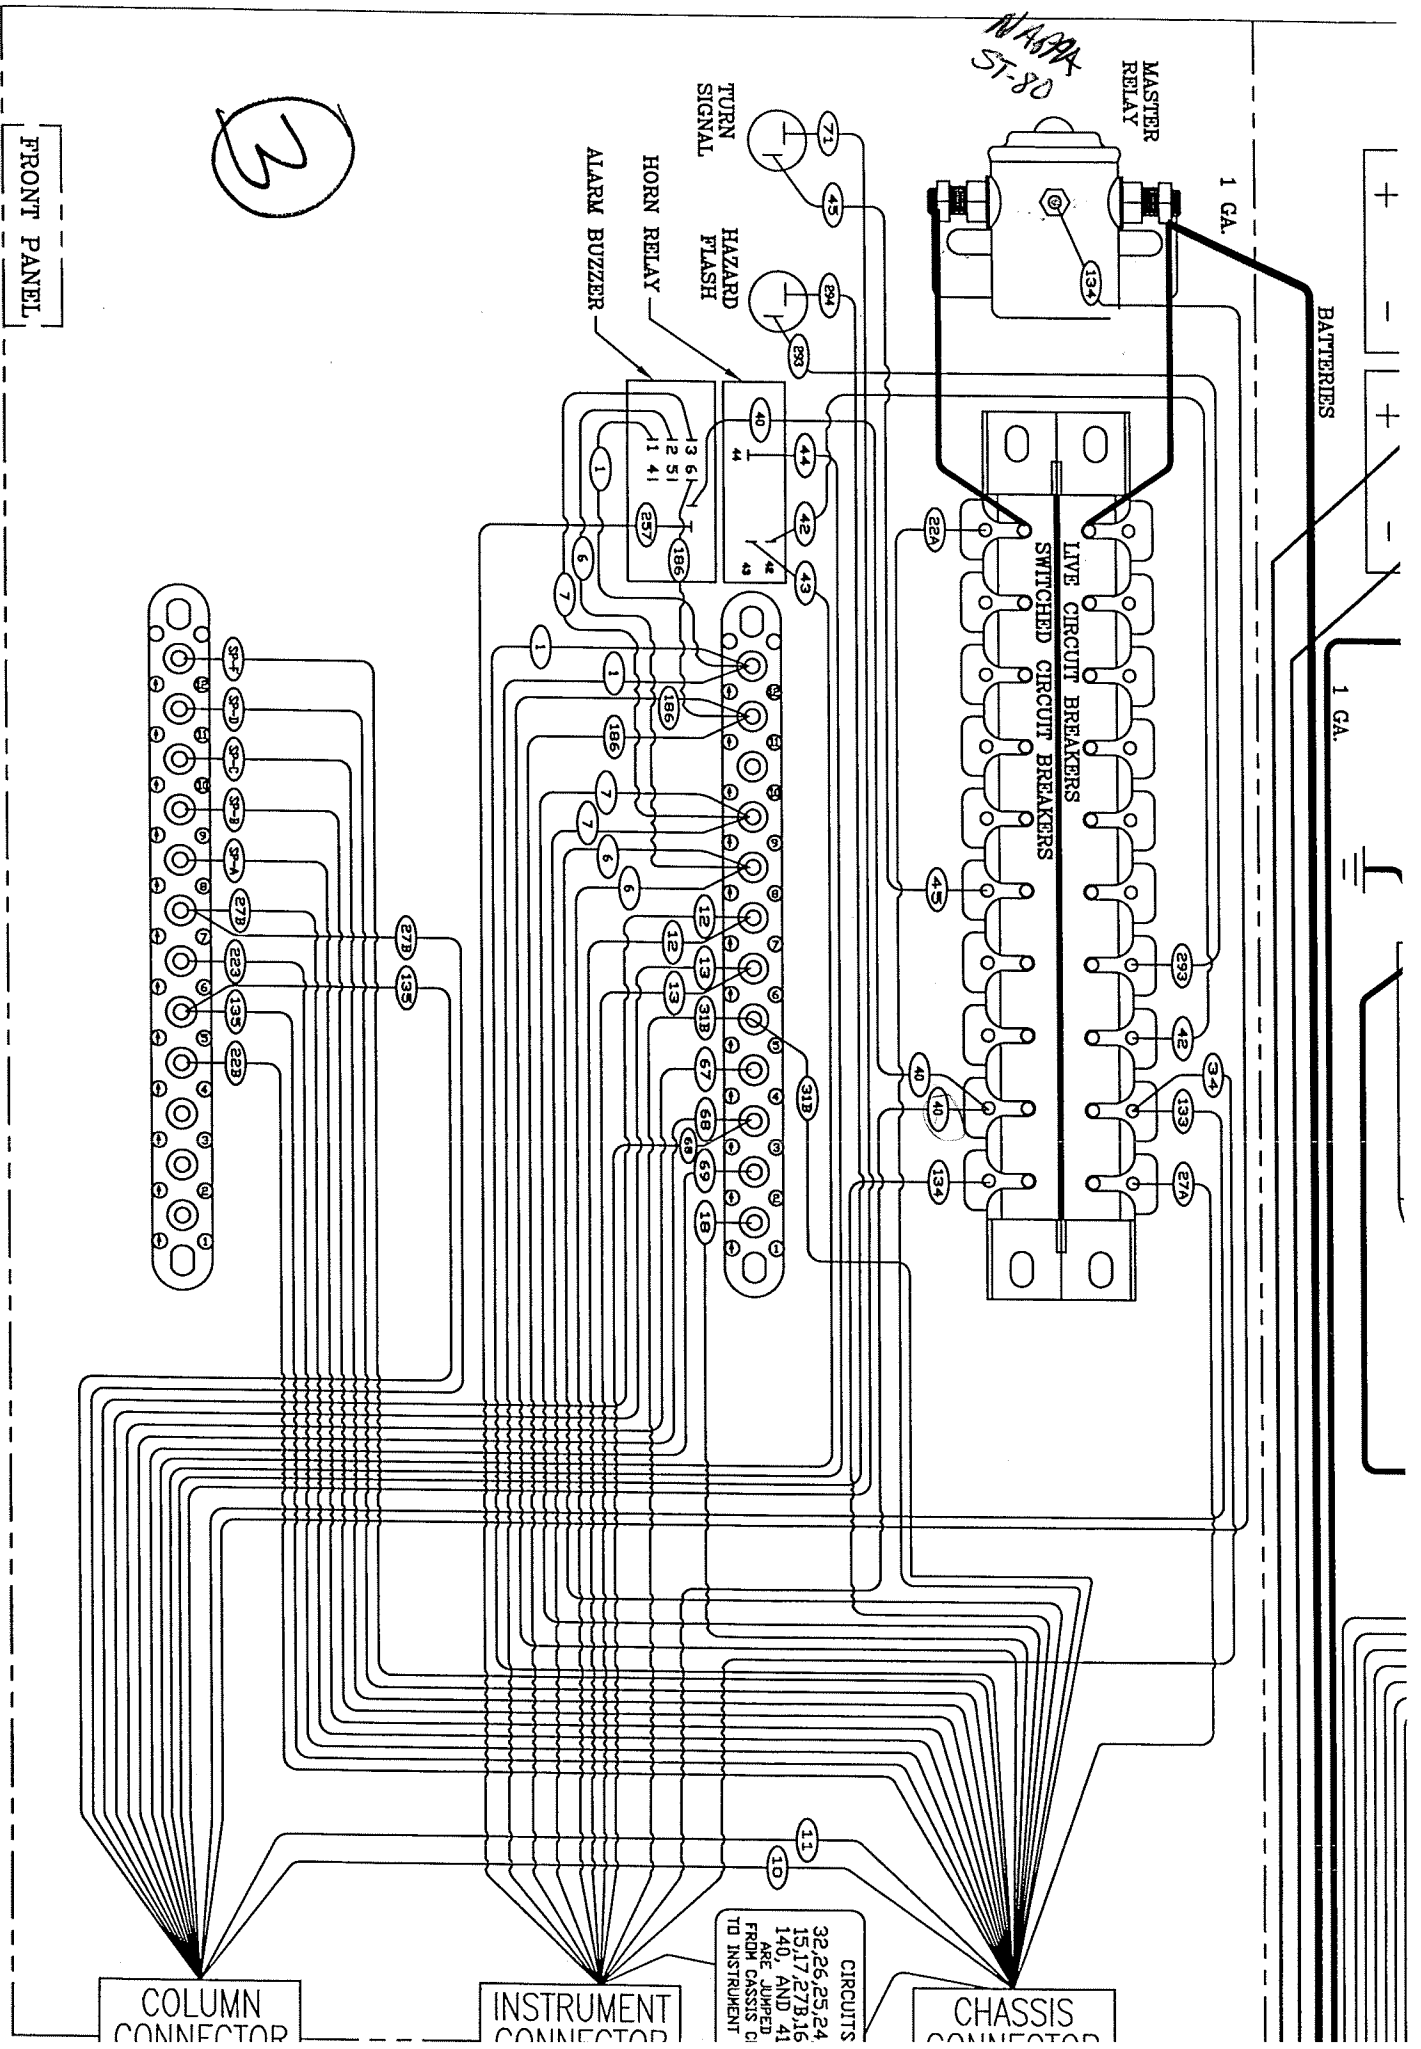

STARTER

START RELAY

FREQON
COMPR.

"T"
BLOCK

1 GA.

1 GA.

1 GA.

2

WVPA
5-80

REAR PANEL

CONNECTOR

INTERFACING POINTS FOR BODYBUILDERS

SWITCHED CIRCUIT BREAKERS
LIVE CIRCUIT BREAKERS

REAR ACCESSORY RELAY

RELAY TURN & STOP RIGHT
RELAY TURN & STOP LEFT
RELAY TAIL & MARKER
RELAY STOP LIGHTS

DIODE
DELCO
AIRT.
ONLY

MASTER SWITCH

V.I.M.

ALISON HARNESS TO ECU.

1 GA.

1 GA.

10 GA.

1 GA.

10 GA.

NOTE: SEE 0500-GG5 FOR ELECTRICAL OPTIONS

REV.	DESCRIPTION	DATE	BY
A	UPDATED START RELAY	09/80	W/M
1			
2			
3			
4			
5			
6			
7			
8			
9			
10			
11			
12			
13			
14			
15			
16			
17			
18			
19			
20			
21			
22			
23			
24			
25			
26			
27			
28			
29			
30			
31			
32			
33			
34			
35			
36			
37			
38			
39			
40			
41			
42			
43			
44			
45			
46			
47			
48			
49			
50			
51			
52			
53			
54			
55			
56			
57			
58			
59			
60			
61			
62			
63			
64			
65			
66			
67			
68			
69			
70			
71			
72			
73			
74			
75			
76			
77			
78			
79			
80			
81			
82			
83			
84			
85			
86			
87			
88			
89			
90			
91			
92			
93			
94			
95			
96			
97			
98			
99			
100			