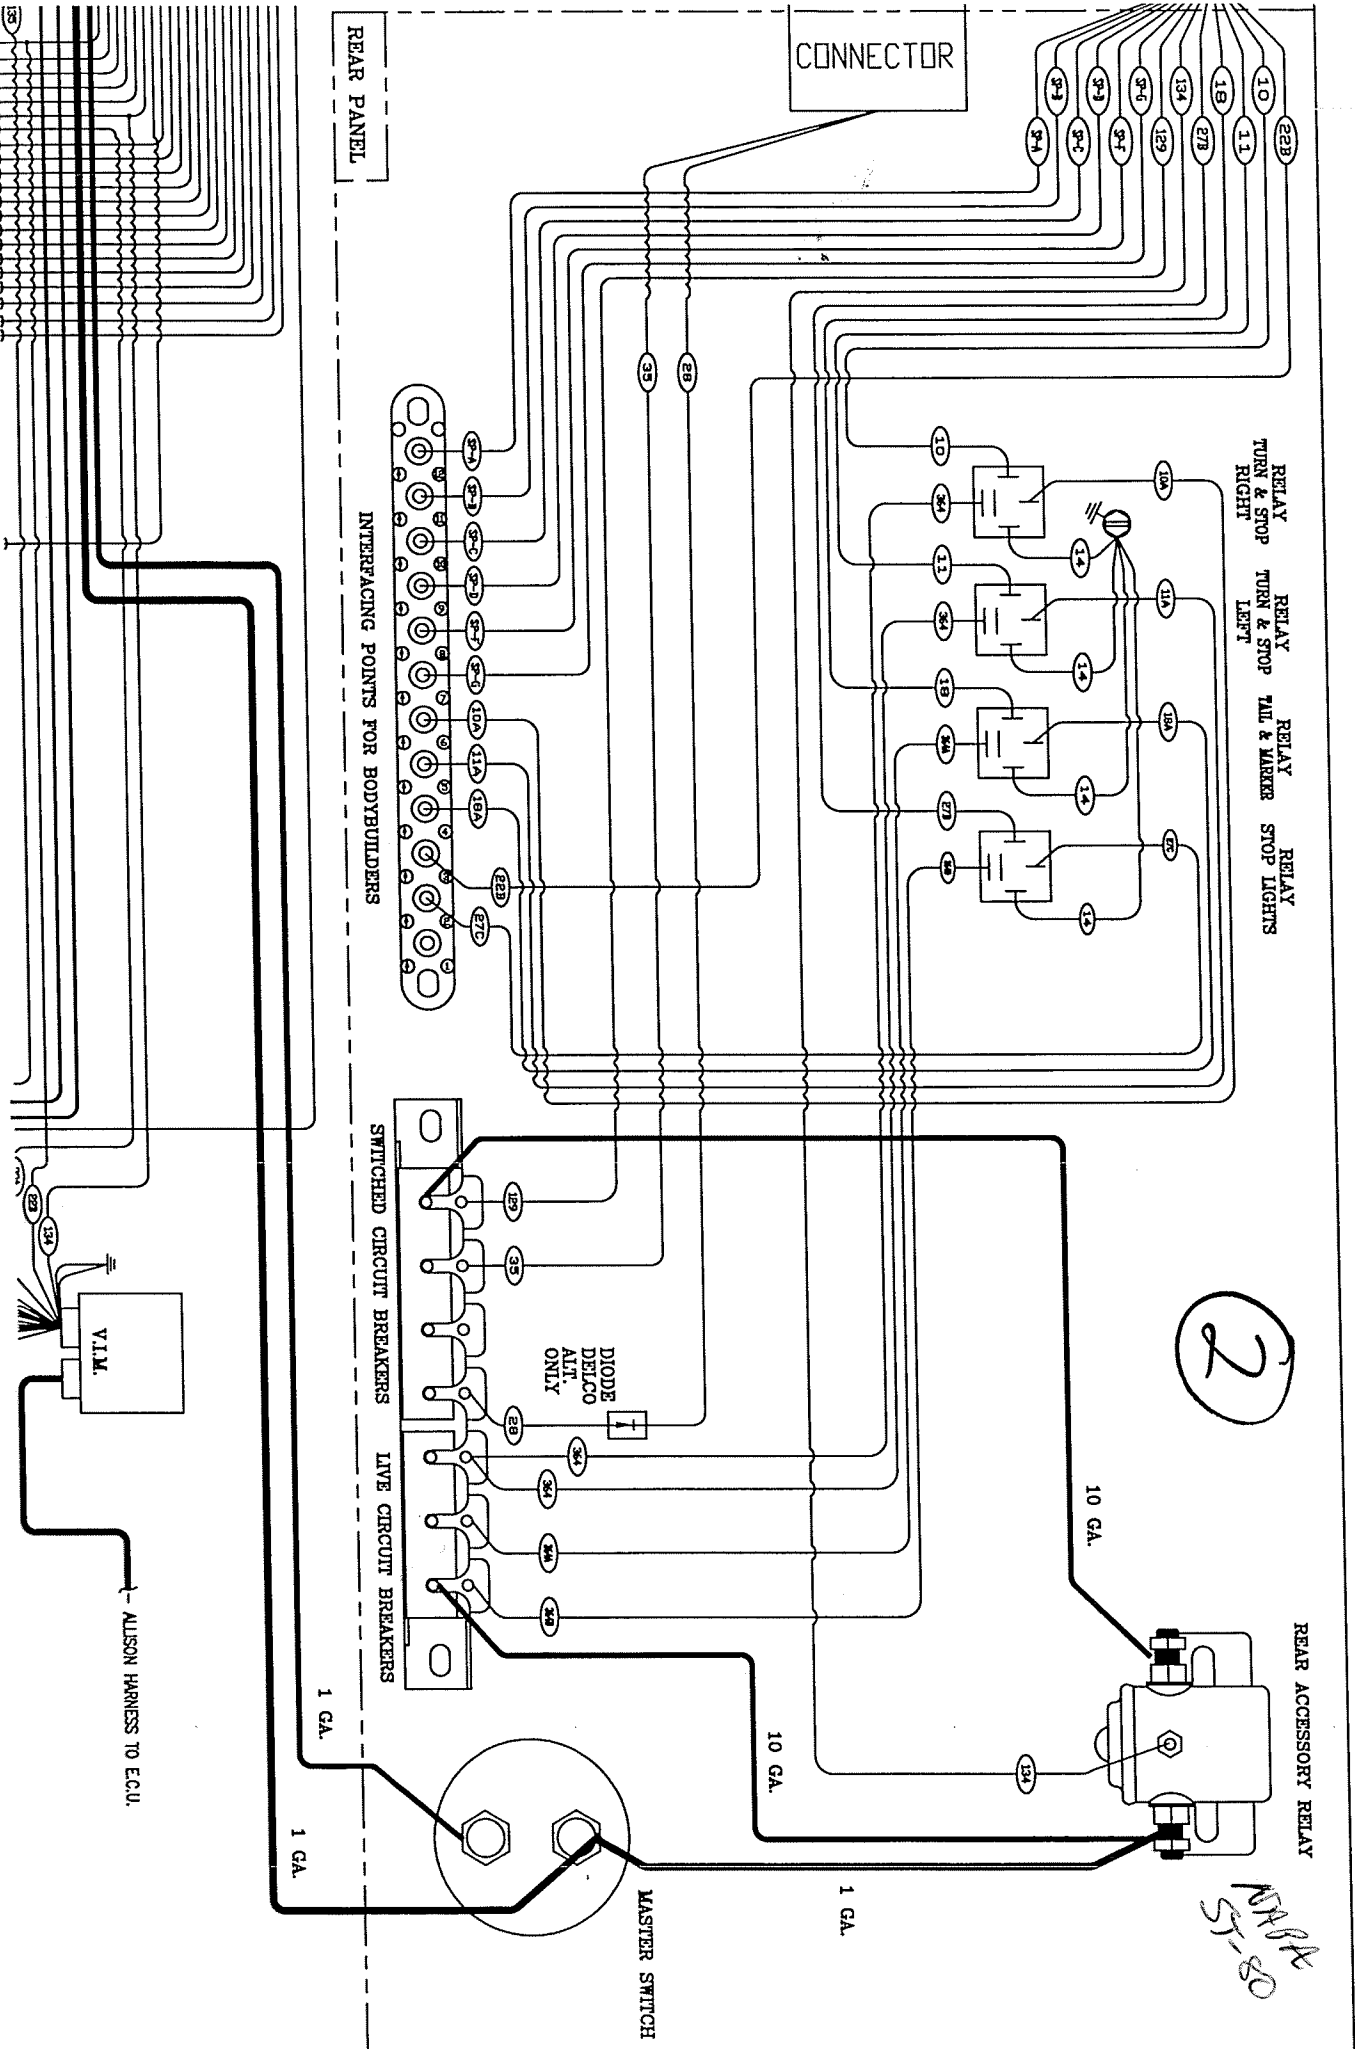

ALTERNATE
TACH. WIRING

MAGNETIC
PROXIMITY
SWITCH

ALTERNATOR
(DELCO 21SI SHOWN)
(SEE 0600-GG6 FOR OTHERS)

CONNECTOR

R1

1 GA.

BATTERIES

1 GA.

STARTER

START RELAY

FREQON
COMPR.

"T"
BLOCK

1 GA.

1 GA.

1 GA.

2

WVPA
5-80

REAR PANEL

CONNECTOR

INTERFACING POINTS FOR BODYBUILDERS

SWITCHED CIRCUIT BREAKERS
LIVE CIRCUIT BREAKERS

REAR ACCESSORY RELAY

RELAY TURN & STOP RIGHT
RELAY TURN & STOP LEFT
RELAY TAIL & MARKER
RELAY STOP LIGHTS

10 GA.

NOTE: SEE 0500-GG5 FOR ELECTRICAL OPTIONS

REV.	DESCRIPTION	DATE	BY
A	UPDATED START RELAY	09/80	W/M
1			
2			
3			
4			
5			
6			
7			
8			
9			
10			
11			
12			
13			
14			
15			
16			
17			
18			
19			
20			
21			
22			
23			
24			
25			
26			
27			
28			
29			
30			
31			
32			
33			
34			
35			
36			
37			
38			
39			
40			
41			
42			
43			
44			
45			
46			
47			
48			
49			
50			
51			
52			
53			
54			
55			
56			
57			
58			
59			
60			
61			
62			
63			
64			
65			
66			
67			
68			
69			
70			
71			
72			
73			
74			
75			
76			
77			
78			
79			
80			
81			
82			
83			
84			
85			
86			
87			
88			
89			
90			
91			
92			
93			
94			
95			
96			
97			
98			
99			
100			