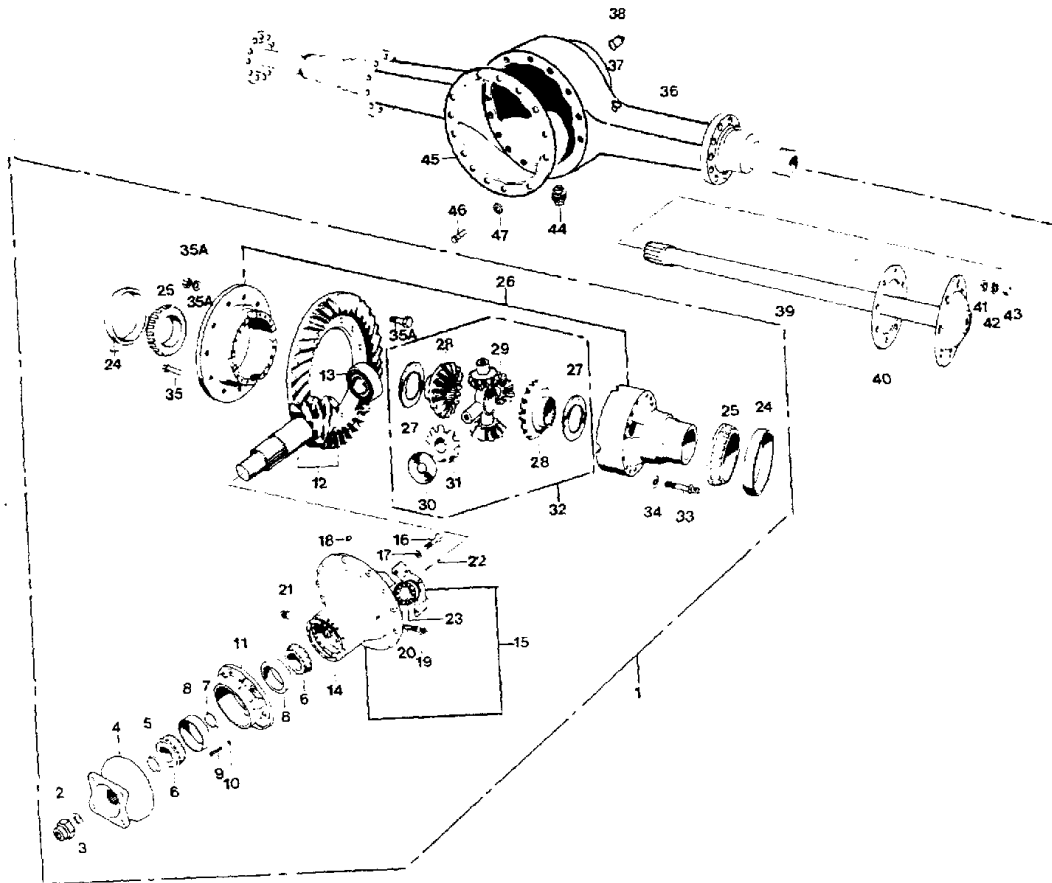

Models: A3FE, A3RE, C3FE, CSFE, CSRE, QBRE, TCFE
MERITOR
RS21145

BSN: From CSN 30046776 FE 10096696 RE 11/05/01

Key	PartNumber	Qty	Description	Comment

DR 6/14/83 BY JET	8002362
APP 11-1-83 BY DVB	

© 1983 BLUE BIRD BODY COMPANY
ALL RIGHTS RESERVED