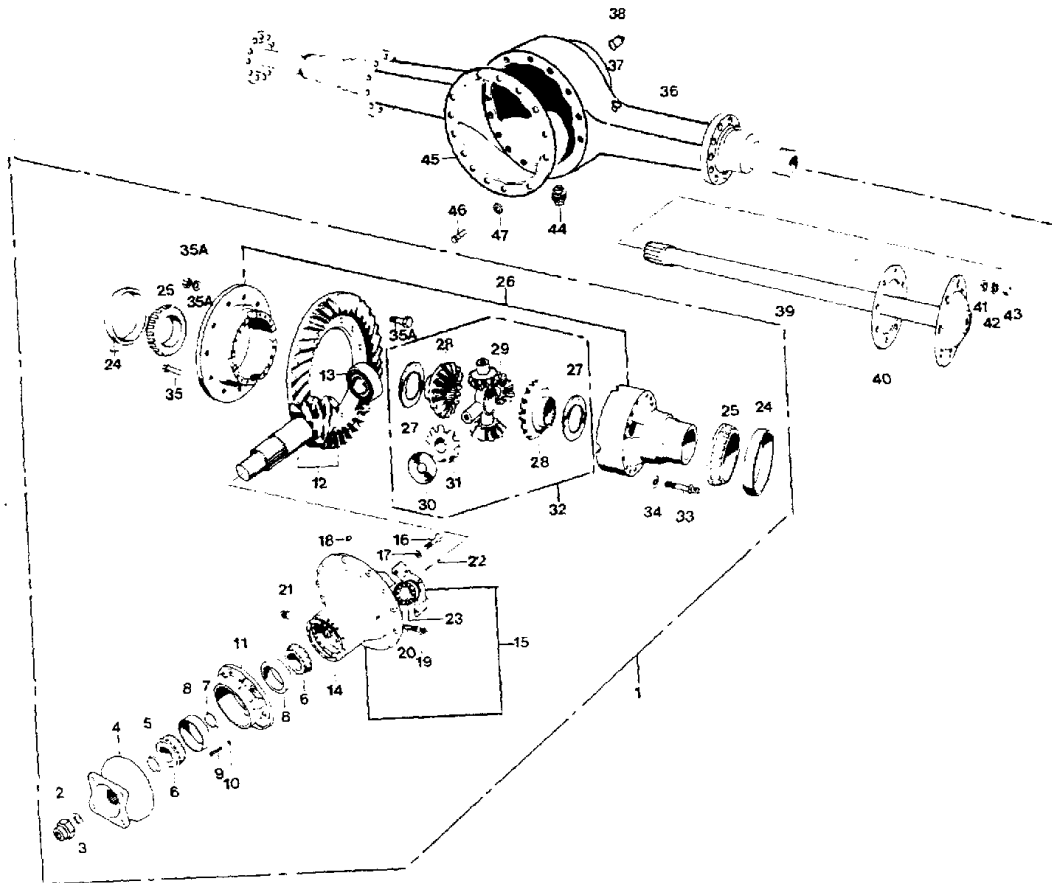

Models: A3FE, A3RE, C3FE, C4RE, CSFE, CSRE, QBRE, TCFE
MERITOR
RS23160
BSN: From CSN 30046776 FE 10096696 RE 11/05/01

Key	PartNumber	Qty	Description	Comment

DR 6/14/83 BY JET	8002362
APP 11-1-83 BY DVB	

© 1983 BLUE BIRD BODY COMPANY
ALL RIGHTS RESERVED