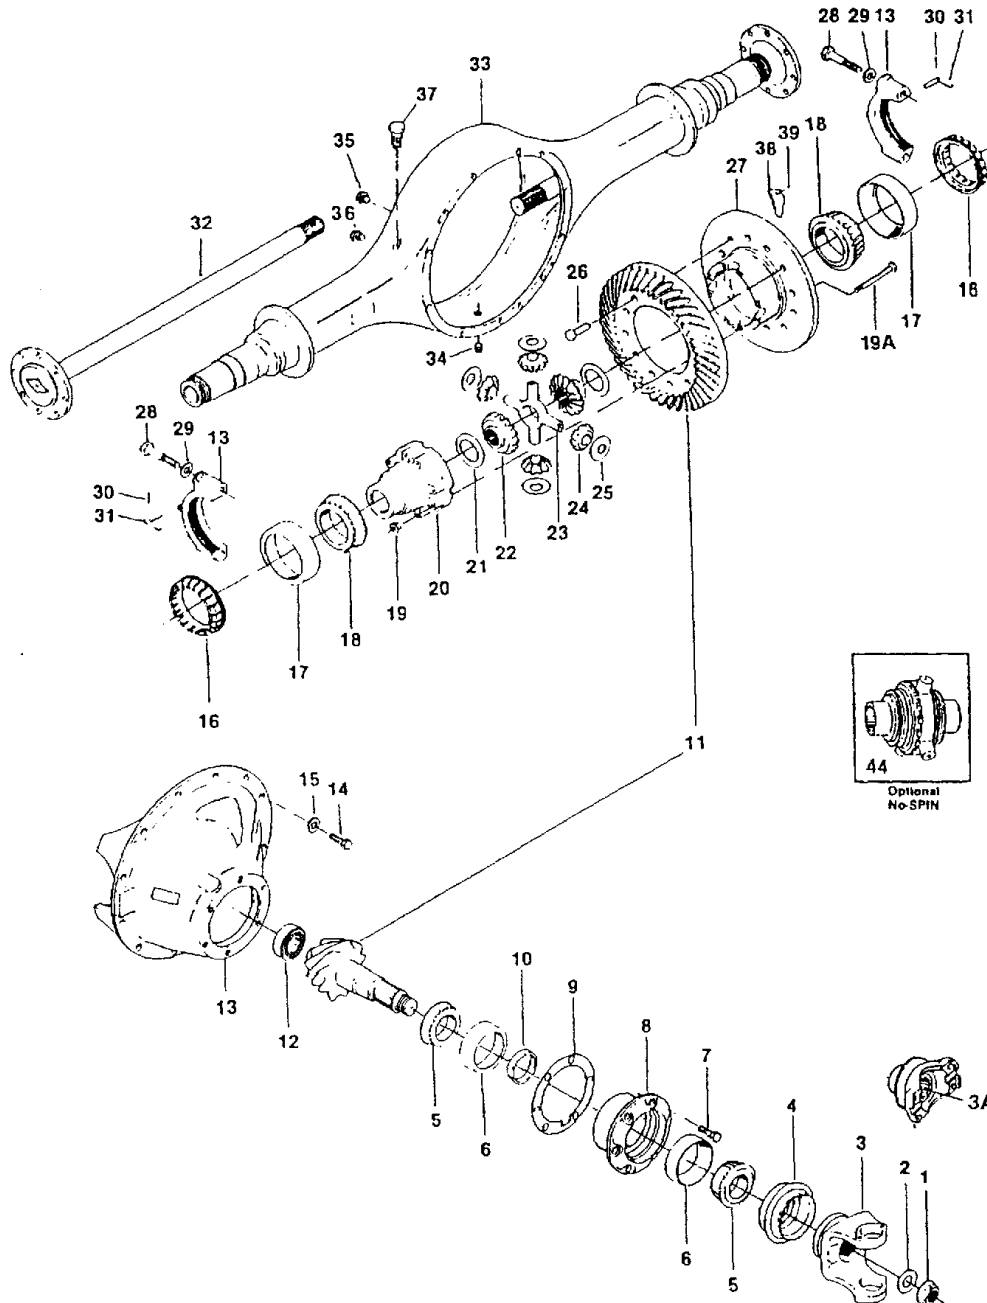

Models: **A3FE, A3RE, CSFE, CSRE, QBRE, TCFE, TCRE**
SPICER
J190
To CSN 30046775 FE CSN 10096695 RE 11/04/01

Key	PartNumber	Qty	Description	Comment

DR	BY	FRT	4301305	A
APP	BY			REV

© 1991 BLUE BIRD BODY COMPANY. ALL RIGHTS RESERVED.