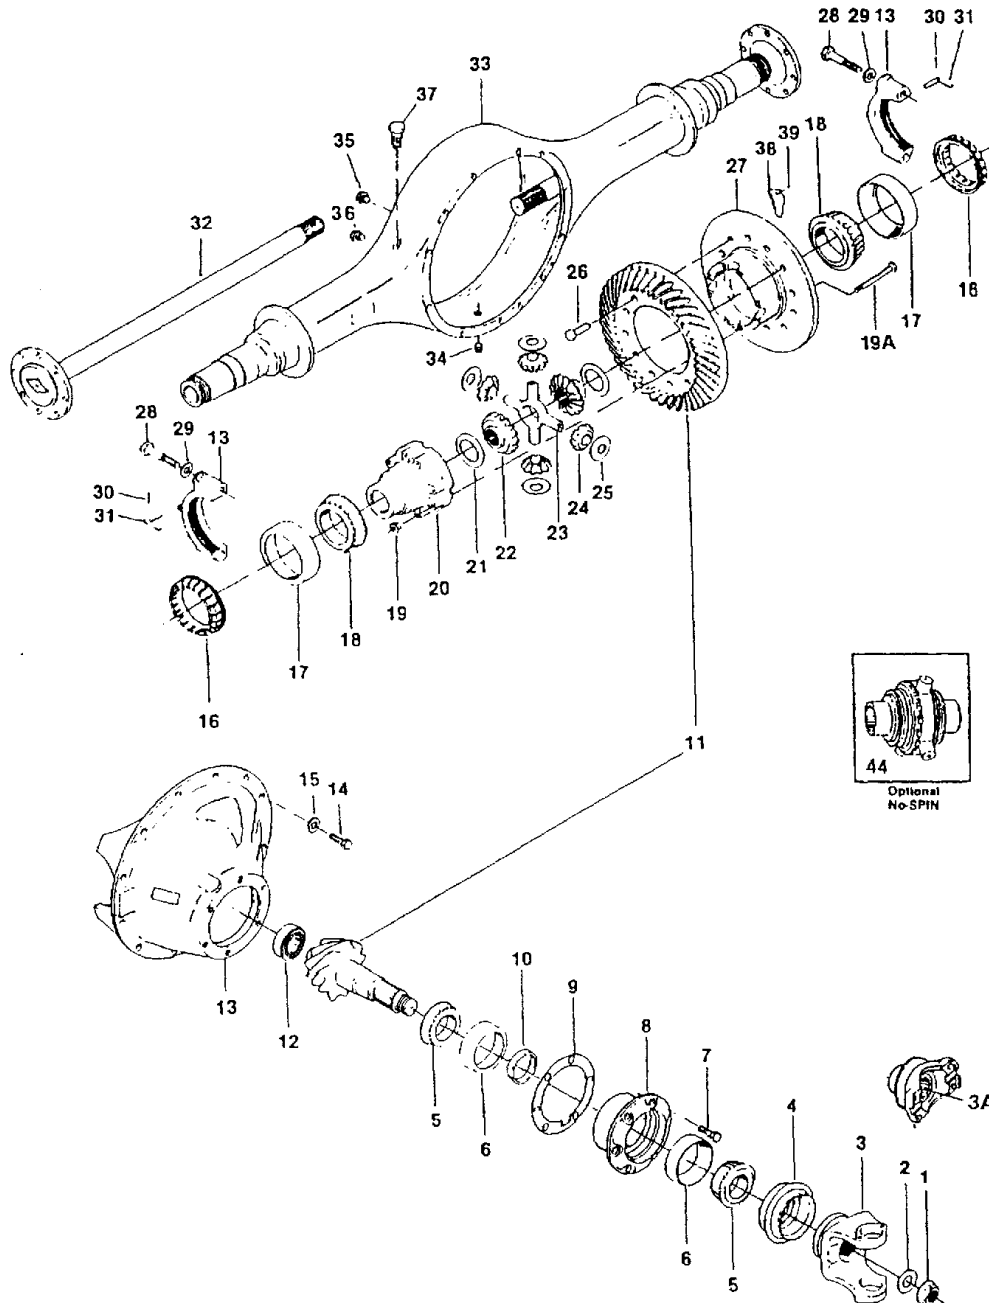

Models: **AAFE, AARE, A3FE, A3RE, CSFE, CSRE, QBRE, TCFE, TCRE**
SPICER
J230
To CSN 30046775 FE CSN 10096695 RE 11/04/01

Key	PartNumber	Qty	Description	Comment

DR	BY	FRT	4301305	REV	A
APP	BY				

© 1991 BLUE BIRD BODY COMPANY. ALL RIGHTS RESERVED.