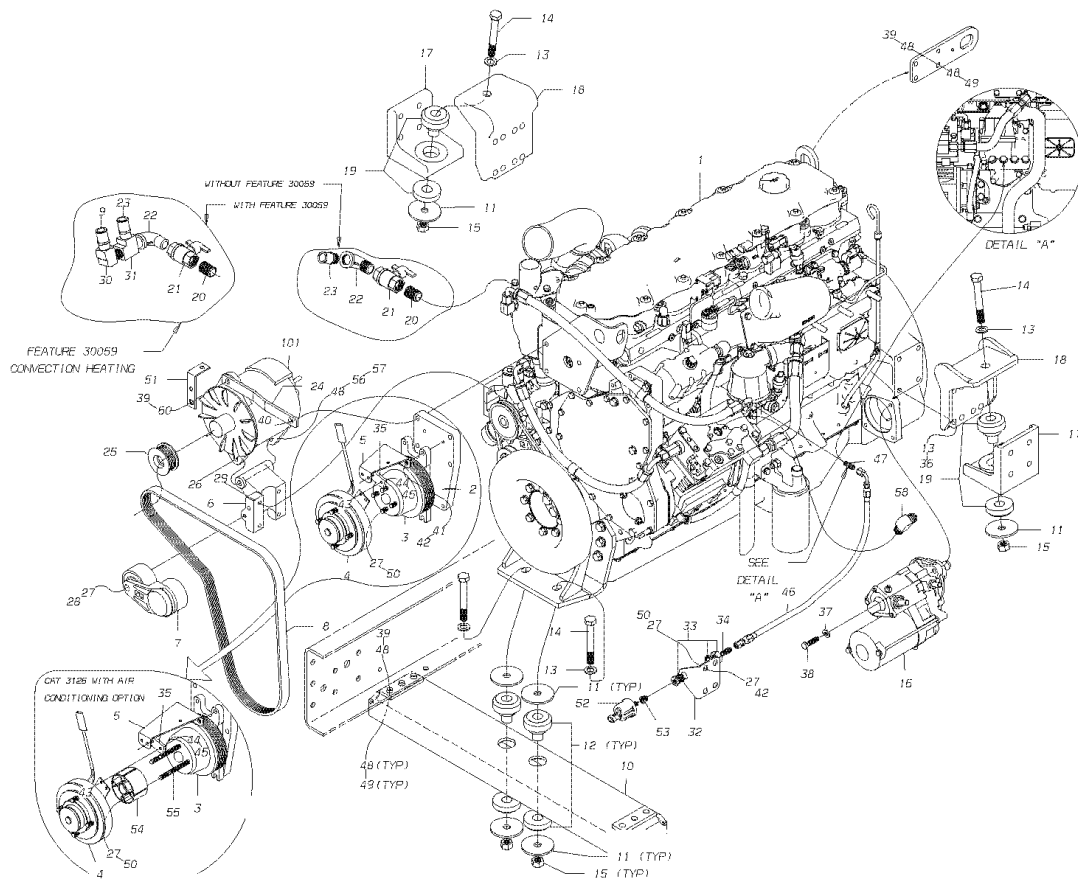

Models: A3FE, C3FE
CAT C7
With Features: FEATURE 40187-09, -10, -11, -12, -13
BSN: From CSN F30180965 (11/01/04)
To CSN F10198634 (05/01/05)

Key	PartNumber	Qty	Description	Comment