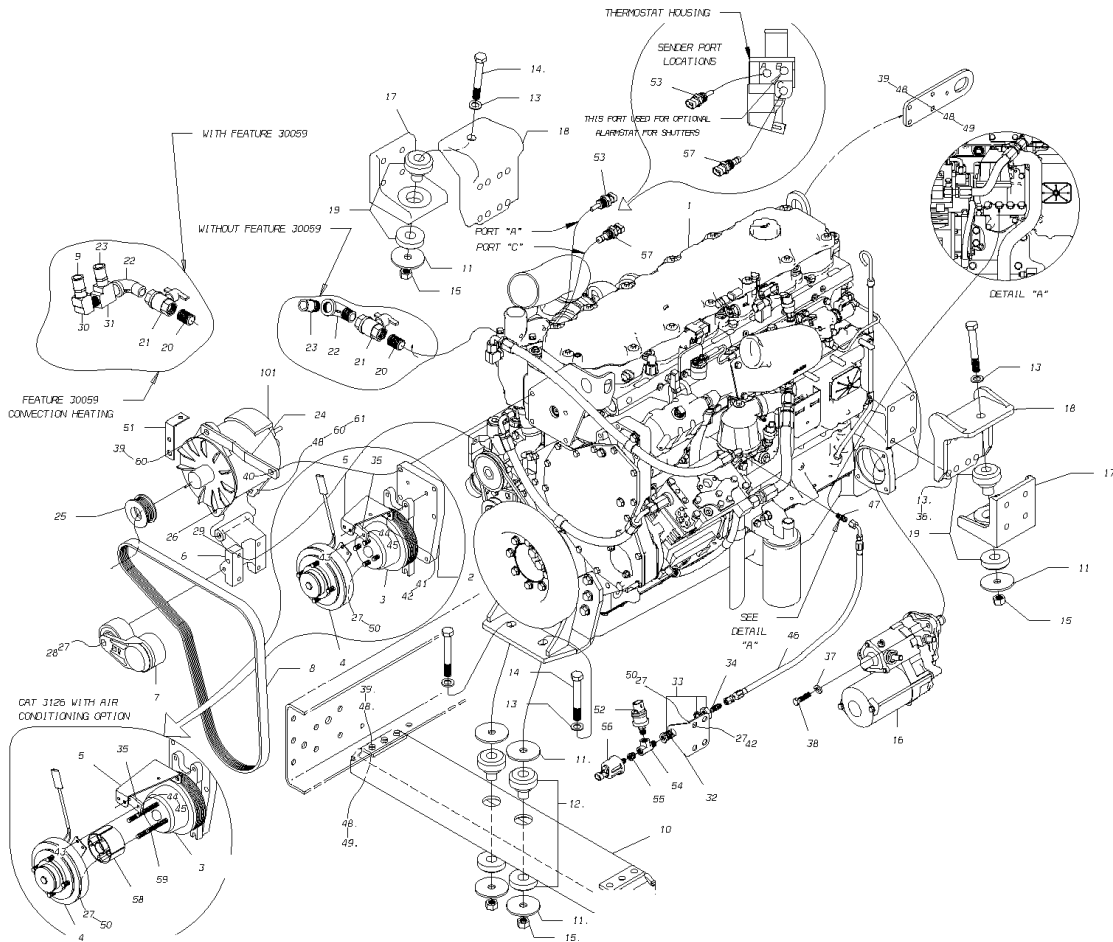

Models: A3FE, C3FE
CAT C7
With Features: FEATURE 40187-09, -10, -11, -12, -13
To CSN F30180964 (10/31/04)

Key	PartNumber	Qty	Description	Comment