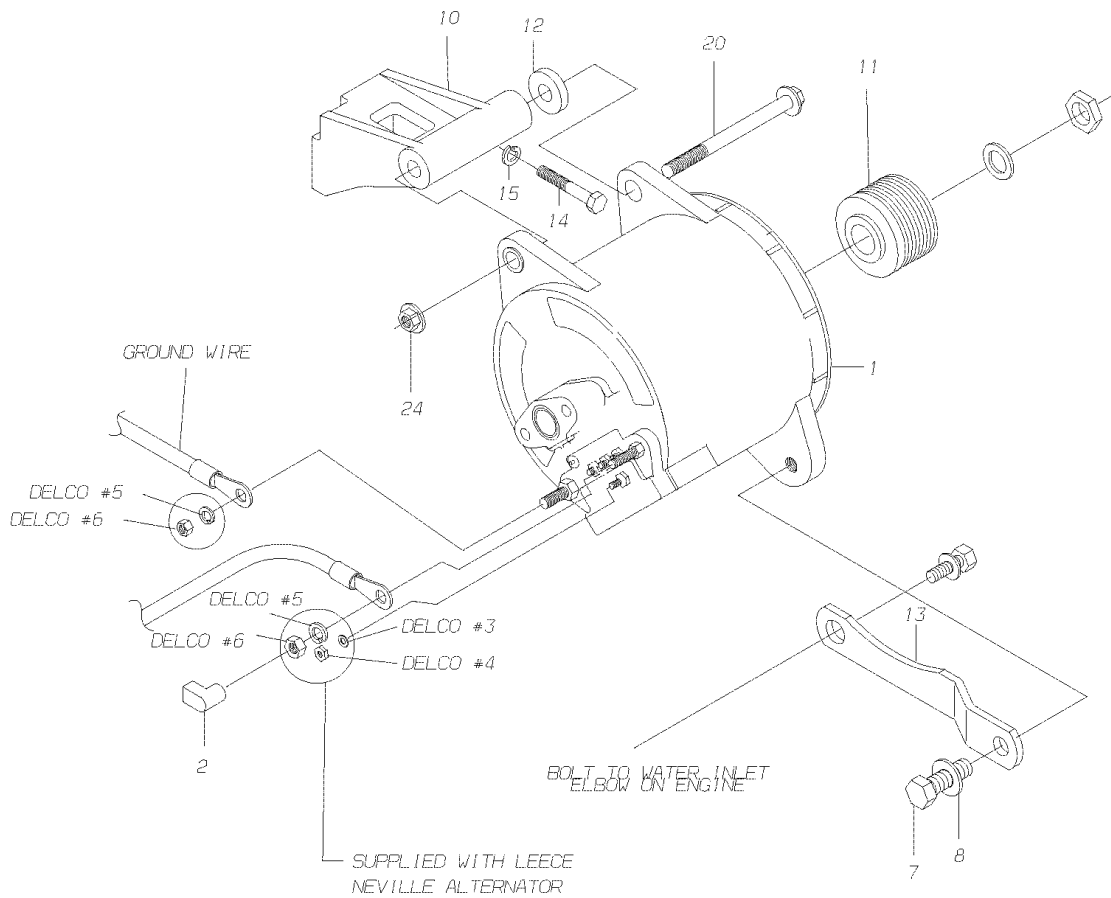

Models: A3FE, A3RE, C1FE, CSFE, TCFE, TCRE, TSFE
ALTERNATOR
160 AMP
DELCO

With Features: FEATURE 40132-02

Key	PartNumber	Qty	Description	Comment