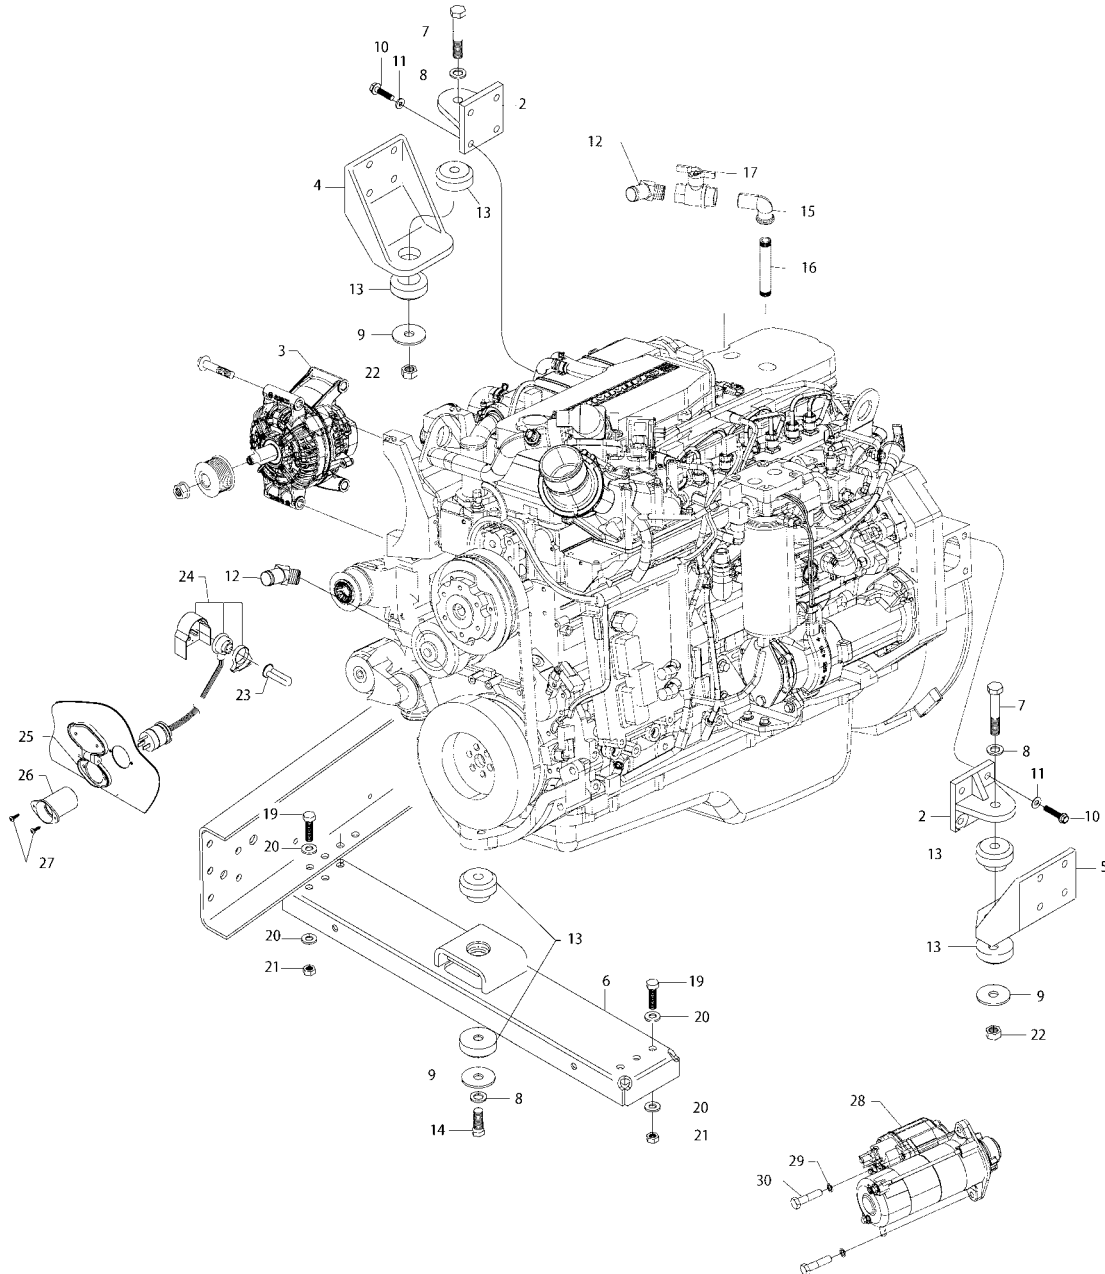

Models: A3FE, C3FE
CUMMINS ISB07
BSN: From CSN F0267140 (01/29/07)

Key	PartNumber	Qty	Description	Comment