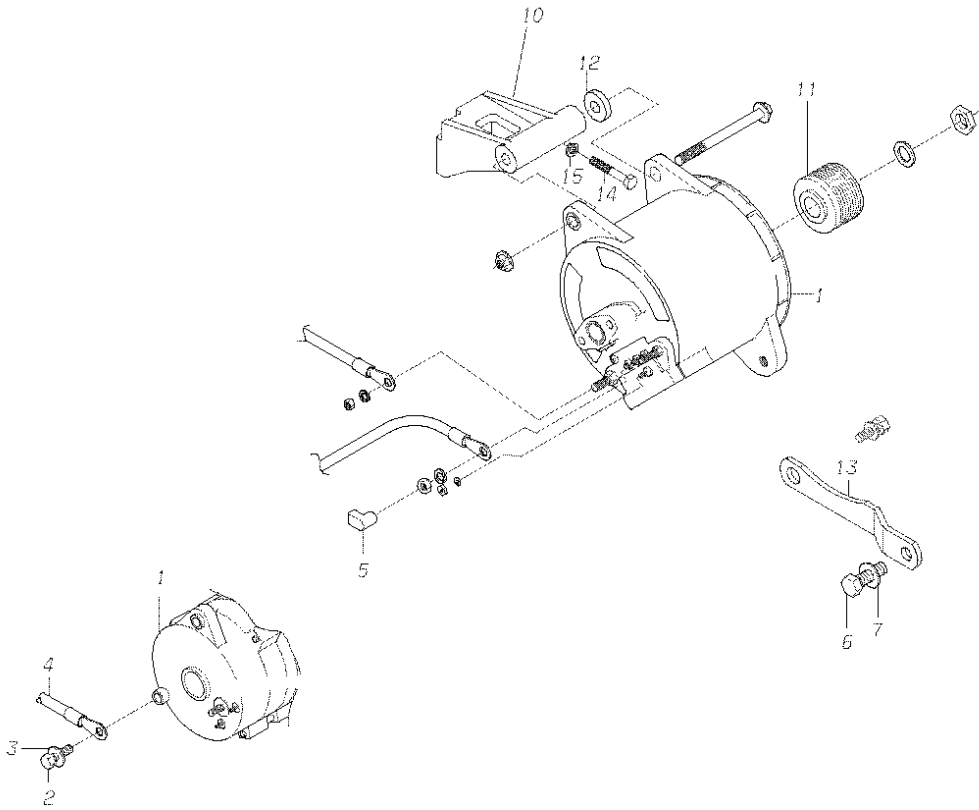

Models: A3FE, A3RE
ALTERNATOR
130/160 AMP

With Features: FEATURE 40132-01, -02, 40133-01, -02, -03
To CSN A3FE30039909; A3RE10039979

Key	PartNumber	Qty	Description	Comment

DP. 10/8/88	BY J	---	1945078	0	
APP. 10/3/88	BY AB	PRY		REV	

© BLUE BIRD BODY COMPANY. ALL RIGHTS RESERVED

DELCO 130 AMP ALTERNATOR