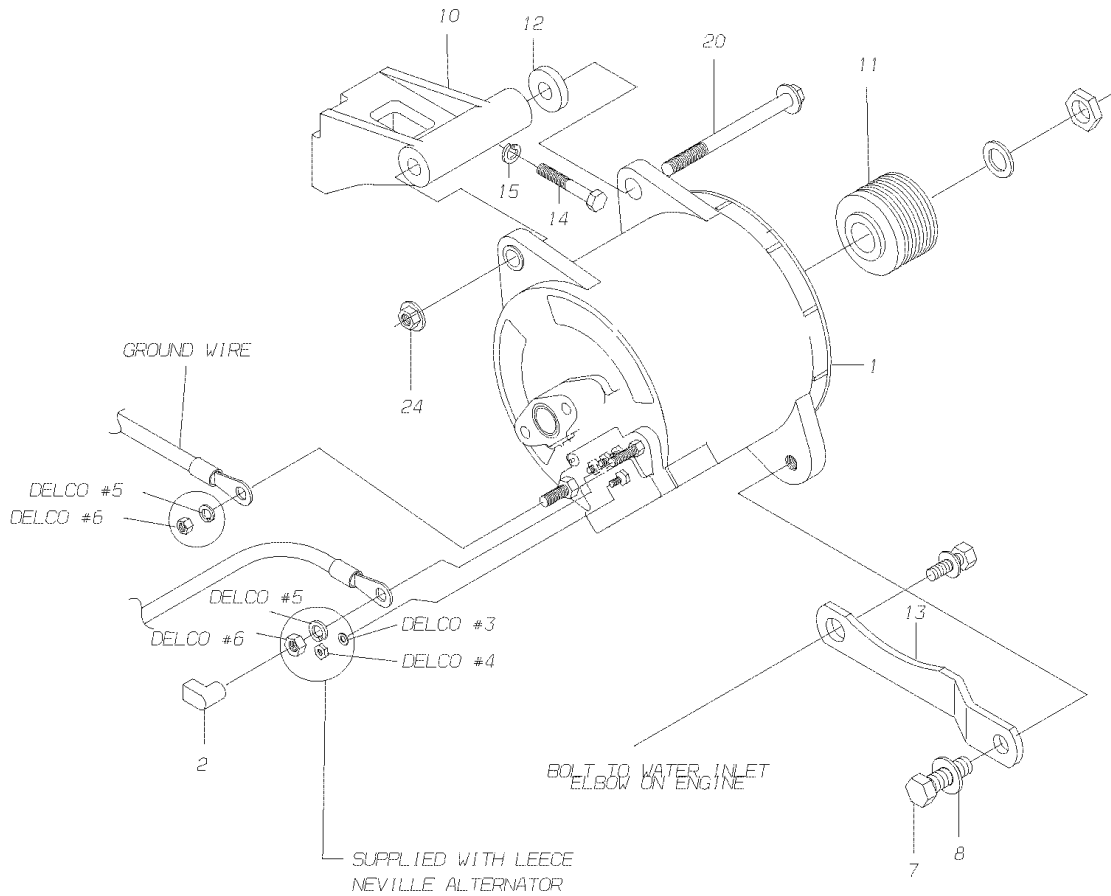

Models: A3FE, A3RE, BBCV, C1FE, C3FE, CSFE, TCFE, TCRE, TSFE
ALTERNATOR
160 AMP, 270 AMP
LEECE-NEVILLE
With Features: FEATURE 40133-03,-05; 40134-04

Key	PartNumber	Qty	Description	Comment