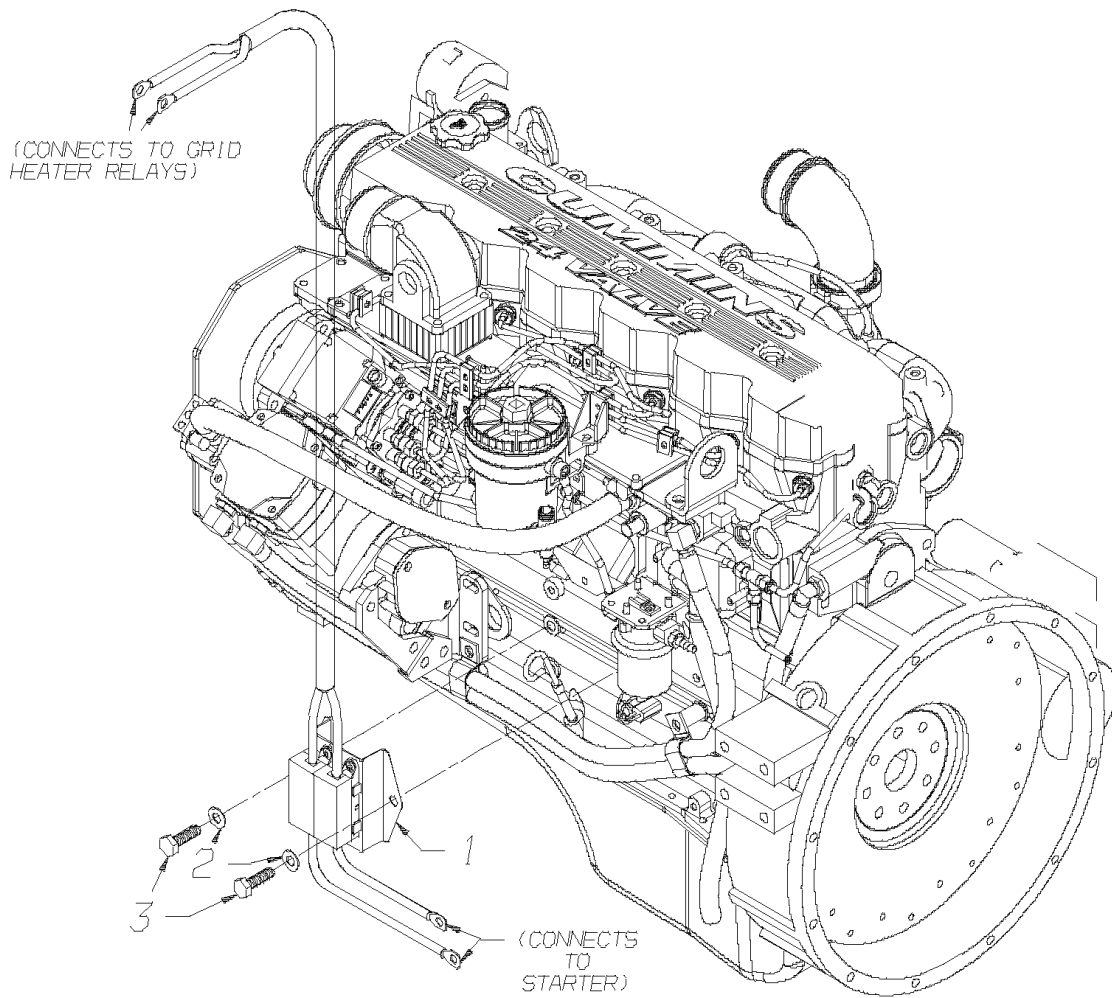

Models: A3FE, C1FE, CSFE, TCFE, TSFE

**CUMMINS ISB
GRID HEATER**

With Features: FEATURE 40177, 40200

Key	PartNumber	Qty	Description	Comment