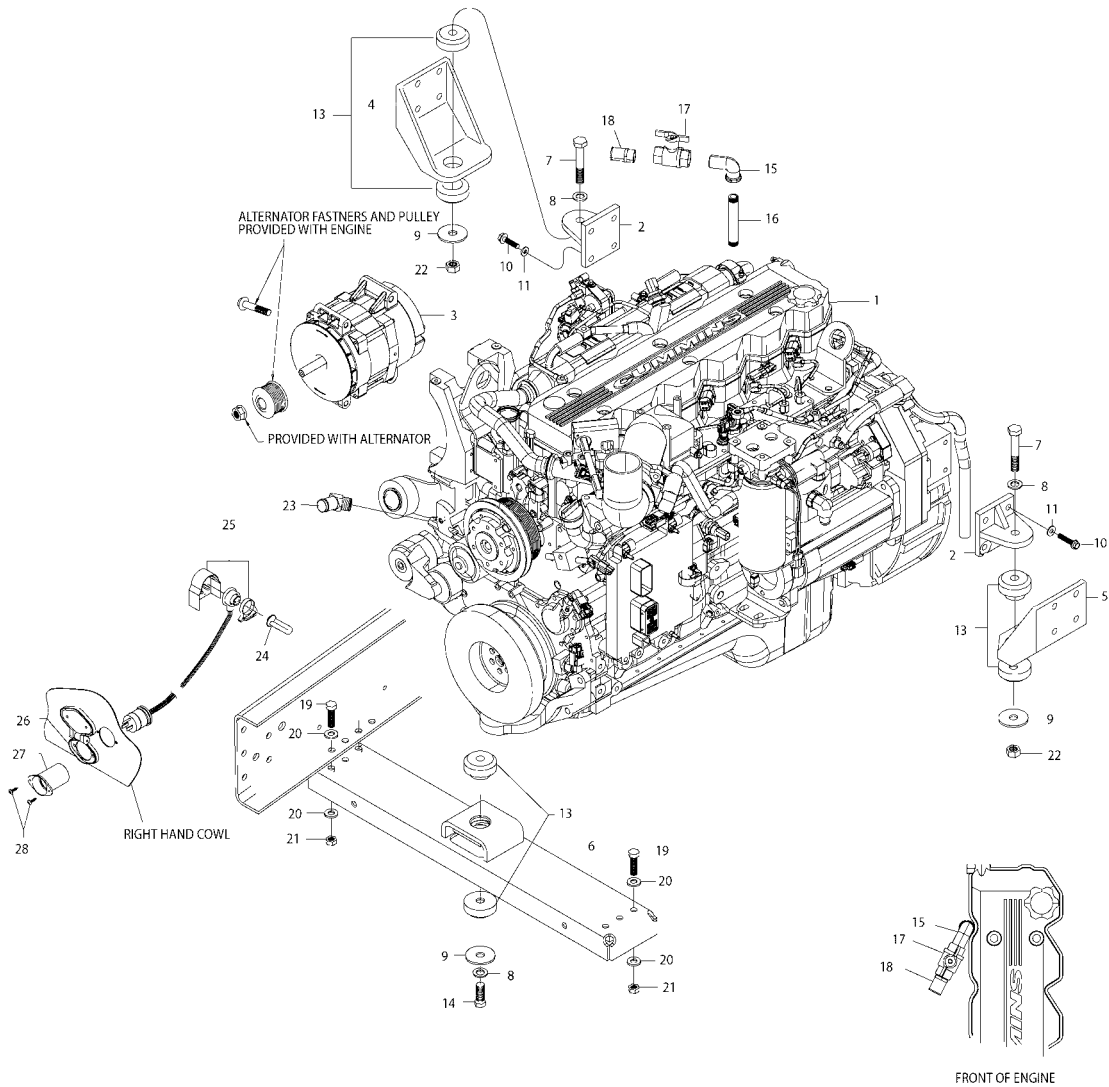

Models: A3FE, C3FE
CUMMINS ISB02
To CSN F0267139

Key	PartNumber	Qty	Description	Comment