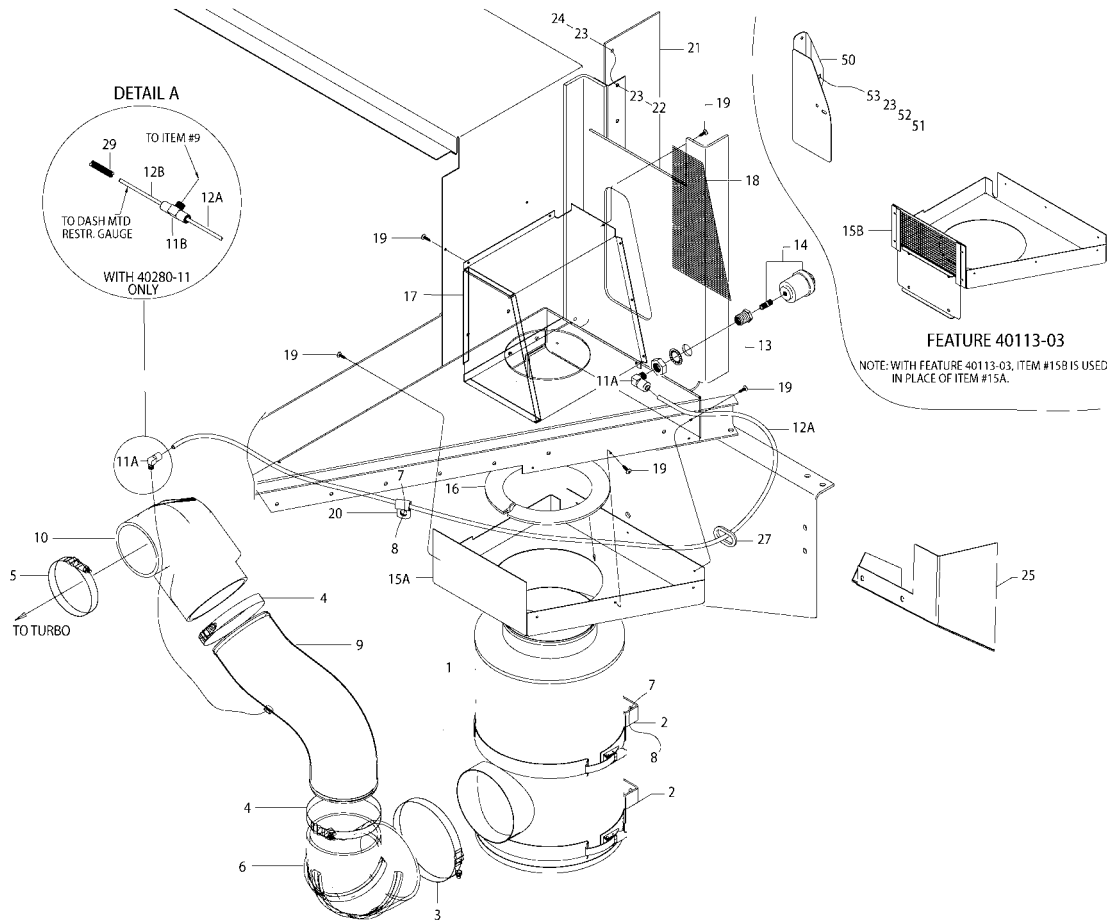

Models: A3FE, C3FE
AIR INTAKE
CUMMINS ISB02
BSN: From CSN F0235405 (05/01/06)
To CSN F0267139

Key	PartNumber	Qty	Description	Comment