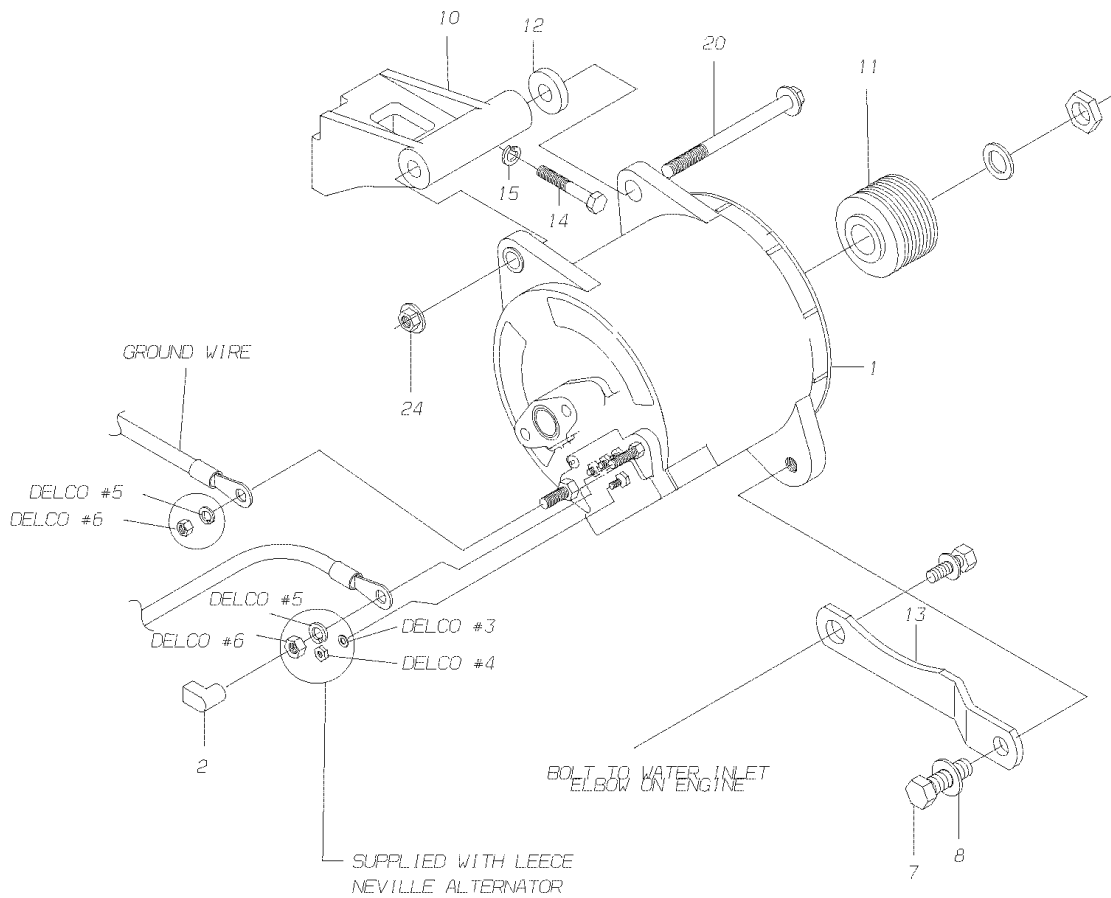

**Models:** A3FE, A3RE, C1FE, CSFE, QBRE, TCFE, TCRE, TSFE

**ALTERNATOR**

**160 AMP**

**LEECE-NEVILLE**

**With Features:** **FEATURE 40133-02**

Key	PartNumber	Qty	Description	Comment
1	1144203		ALTERNATOR,160A,LEECE-NEVILLE,A001	<i>FEATURE 40133-02</i>
1	1144203		ALTERNATOR,160A,LEECE-NEVILLE,A001	<i>FEATURE 40133-02 WITH 40187 CAT 3126B. REAR ENGINE ONLY</i>
1	1382324		ALTERNATOR,160A,LEECE-NEVILLE,2800JB,	<i>FEATURE 40133-02 WITH 40187 CAT 3126B. FORWARD ENGINE ONLY</i>
2	2024545		BOOT,TERMINAL	
*4	0850800		NUT,HEX HD,1/2-13,LOCKING,GR 8,CAD WAX	
*5	0990655	2	LOCKWASHER,SPLIT RING, 1/2 ,MED,YEL ZN	
*7	0803239	1	CAPSCREW,HEX HD,1/2-13 X1 1/2,GR8	
*8	0850776	1	WASHER,FLAT,17/32 X 1 1/16 X 3/32,	
9	1107085	2	WASHER,FLAT,13/32 X 13/16 X 3/32,HDN,BLK	
10	1440486		CASTING,ALTERNATOR,AARE	
11	1454669		PULLEY,ALTERNATOR,2.37 DIA X 8 VEE	
*1	0014043		BRACE,ALTERNATOR,CAT 3126B	
24	0850800	1	NUT,HEX HD,1/2-13,LOCKING,GR 8,CAD WAX	
NI	1248764	1	CAPSCREW,HEX HD,3/8-16 X 3,FULL THD,GR 5,	
*N	1450261		BELT TENSIONER ASSY.,AAFC/RE	
*N	1454628		BELT,POLY VEE,8V X 51.00 LONG,GATES	<i>FEATURE 40187 3126B. REAR ENGINE ONLY</i>
*N	1454636		BELT,POLY VEE,8V X 58.00 LONG,GATES	<i>FEATURE 40187 3126B. FORWARD ENGINE ONLY</i>
NI	1003086	1	CAPSCREW,HEX HD,1/2-13 X6 1/2,GR8,	
NI	1003045	2	WASHER,FLAT,17/32 X 1 1/16 X 7/64,HDN,	
NI	0997767		CAPSCREW,HX HD,M8-1.25X40,CL10.9,	
*N	0803148	1	CAPSCREW,HEX HD,1/2-13 X 1 3/4,GR8,	