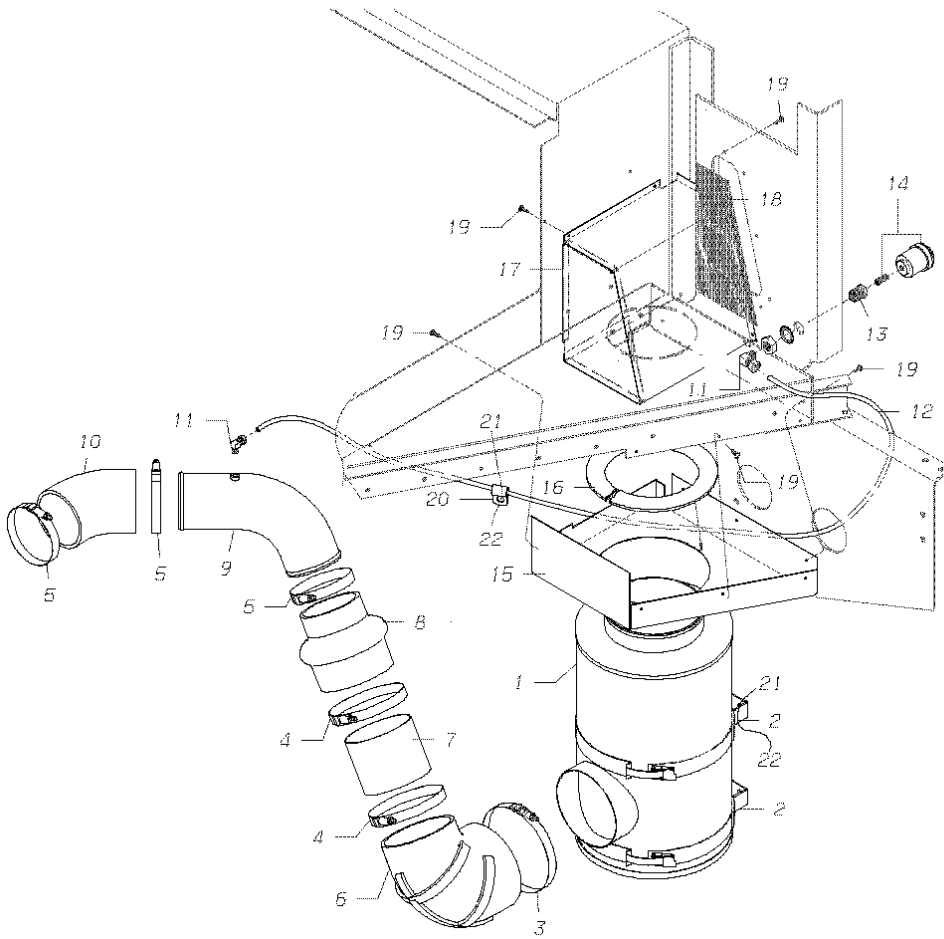

Models: A3FE
AIR INTAKE
CUMMINS 5.9 ISB
With Features: FEATURE 40177

Key	PartNumber	Qty	Description	Comment

DR. 8/21/98	BY JL		1997840	REV	
APP. 6/21/98	BY AB	FPT			

© BLUE BIRD BODY COMPANY. ALL RIGHTS RESERVED