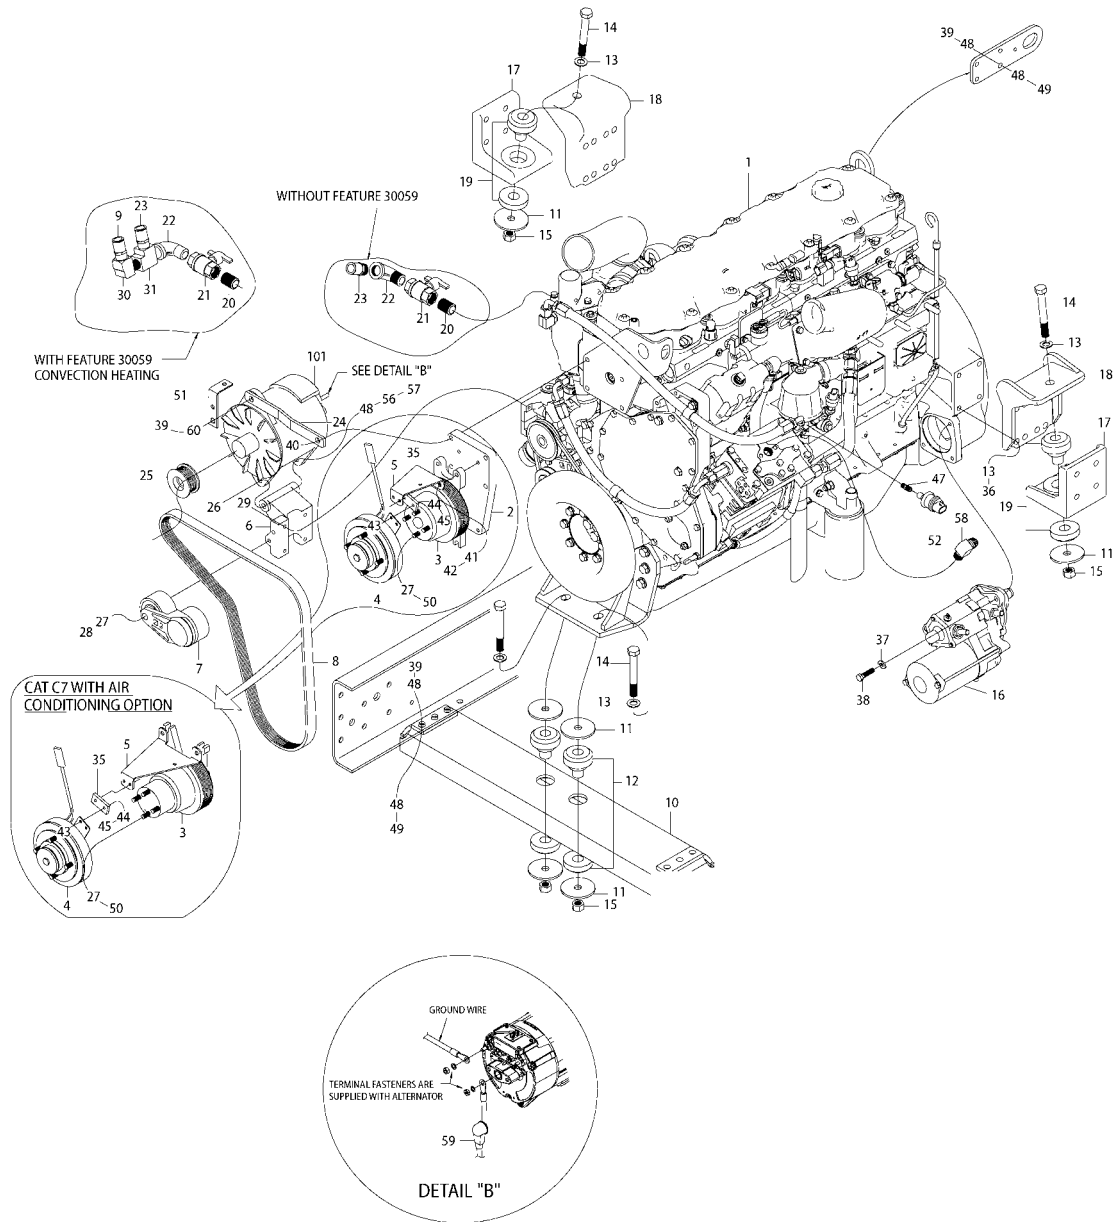

Models: A3FE, C3FE
CAT C7
With Features: FEATURE 40187-09, -10, -11, -12, -13
BSN: From CSN F10198635 (05/02/05)

Key	PartNumber	Qty	Description	Comment