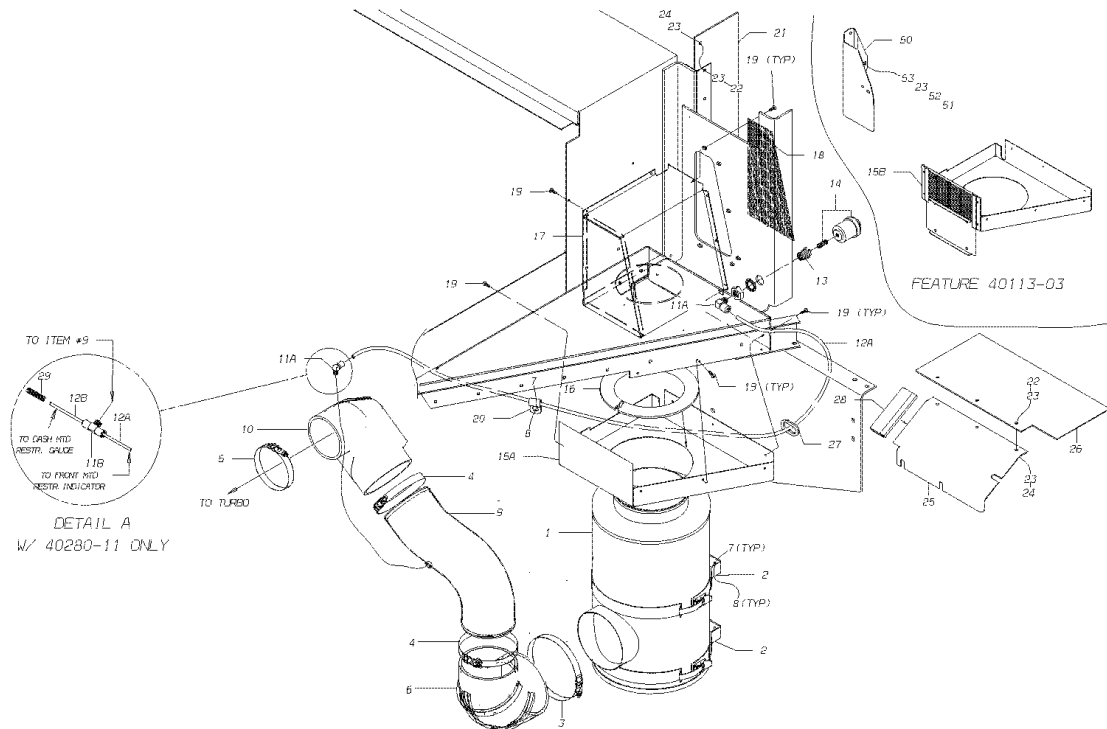

Models: A3FE, C3FE
AIR INTAKE
CAT 3126B, C7

With Features: FEATURE 40187-01, -02, -03, -04, -05, -06, -09, -10, -11, -12, -13

BSN: From CSN FA3FE30188486, FC3FE10191255

Key	PartNumber	Qty	Description	Comment