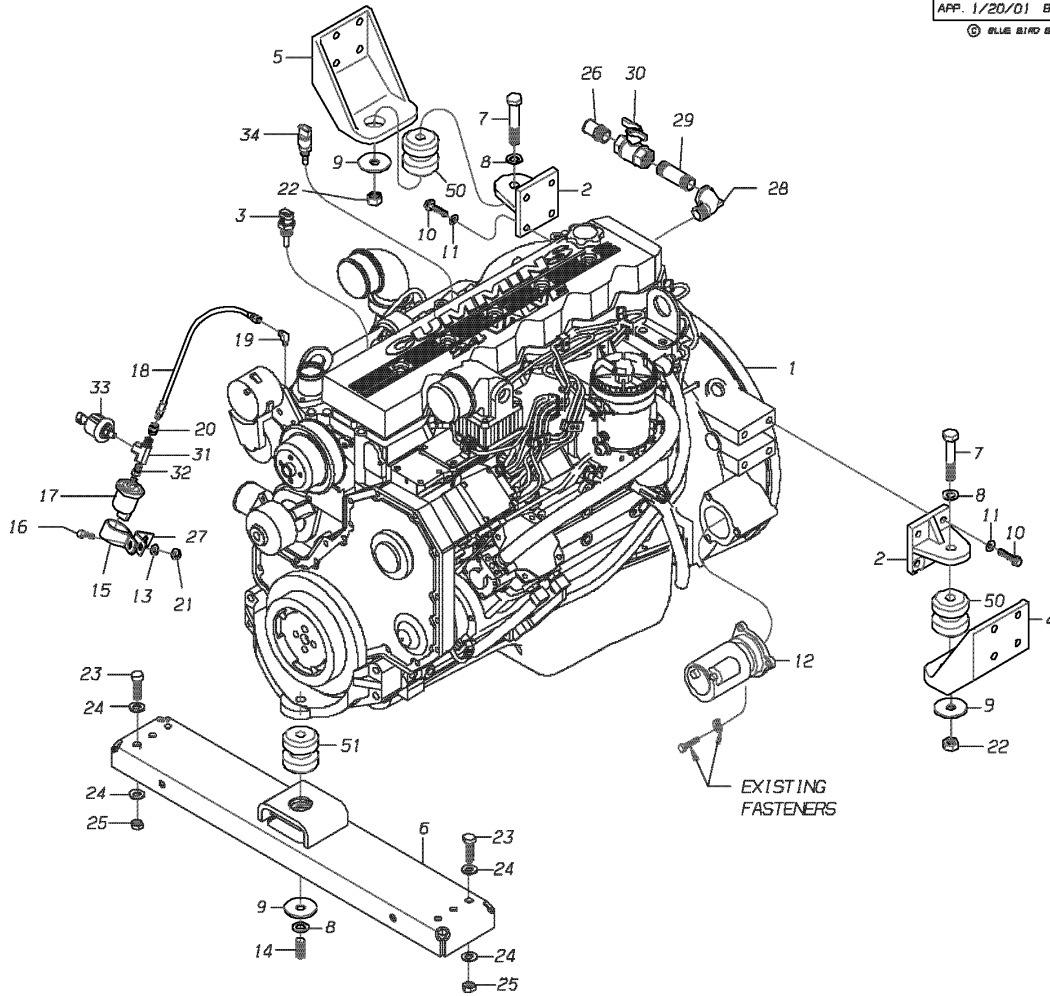

Models: A3FE
CUMMINS ISB
With Features: FEATURE 40177

Key	PartNumber	Qty	Description	Comment

DR. 1/20/01	BY JL	---	1947894	Q	
APP. 1/20/01	BY PF	FRT		REV	

© BLUE BIRD BODY COMPANY. ALL RIGHTS RESERVED