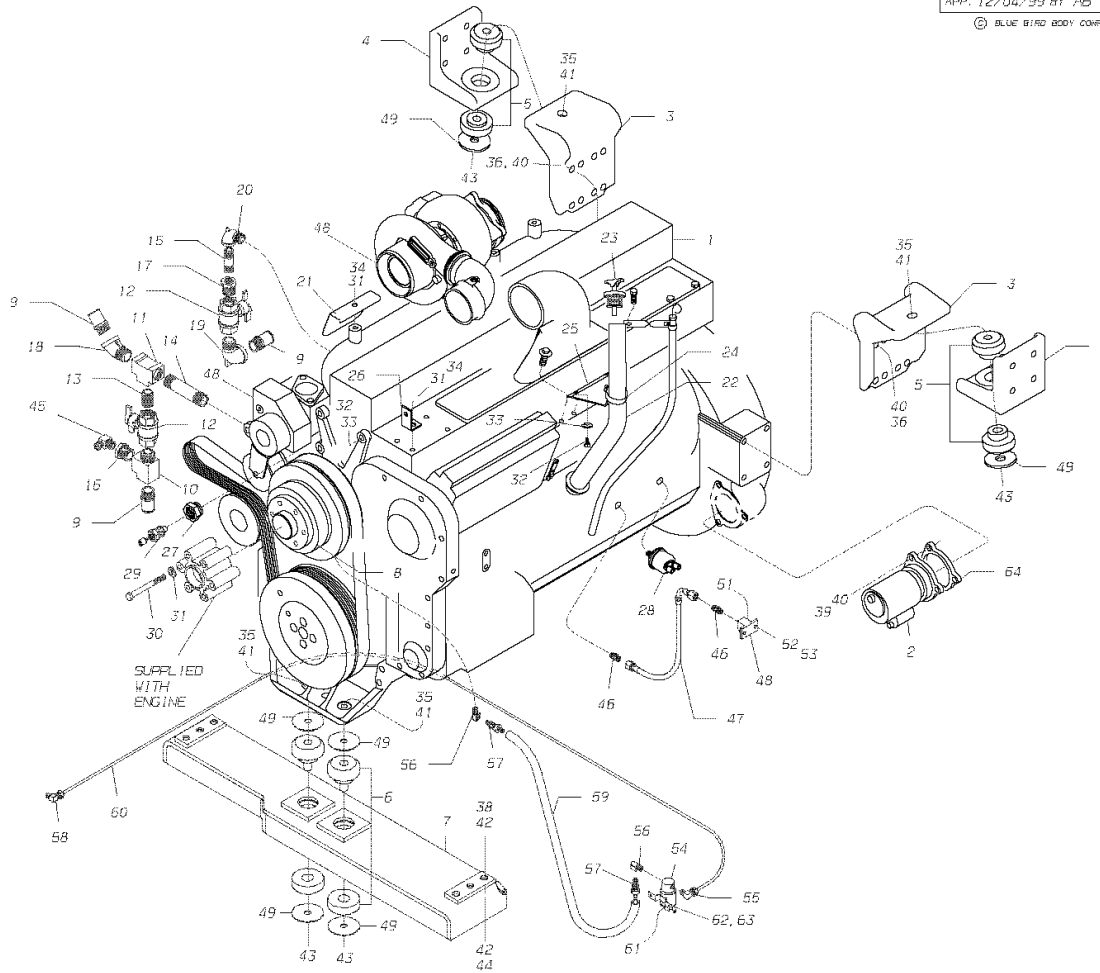

Models: A3FE
CUMMINS ISC
EXPORT
With Features: FEATURE 40185-01

Key	PartNumber	Qty	Description	Comment

DR. 12/04/99 BY JL	1990084	0	
APP. 12/04/99 BY AB	FRT	RECIV	

© BLUE BIRD BODY COMPANY, ALL RIGHTS RESERVED