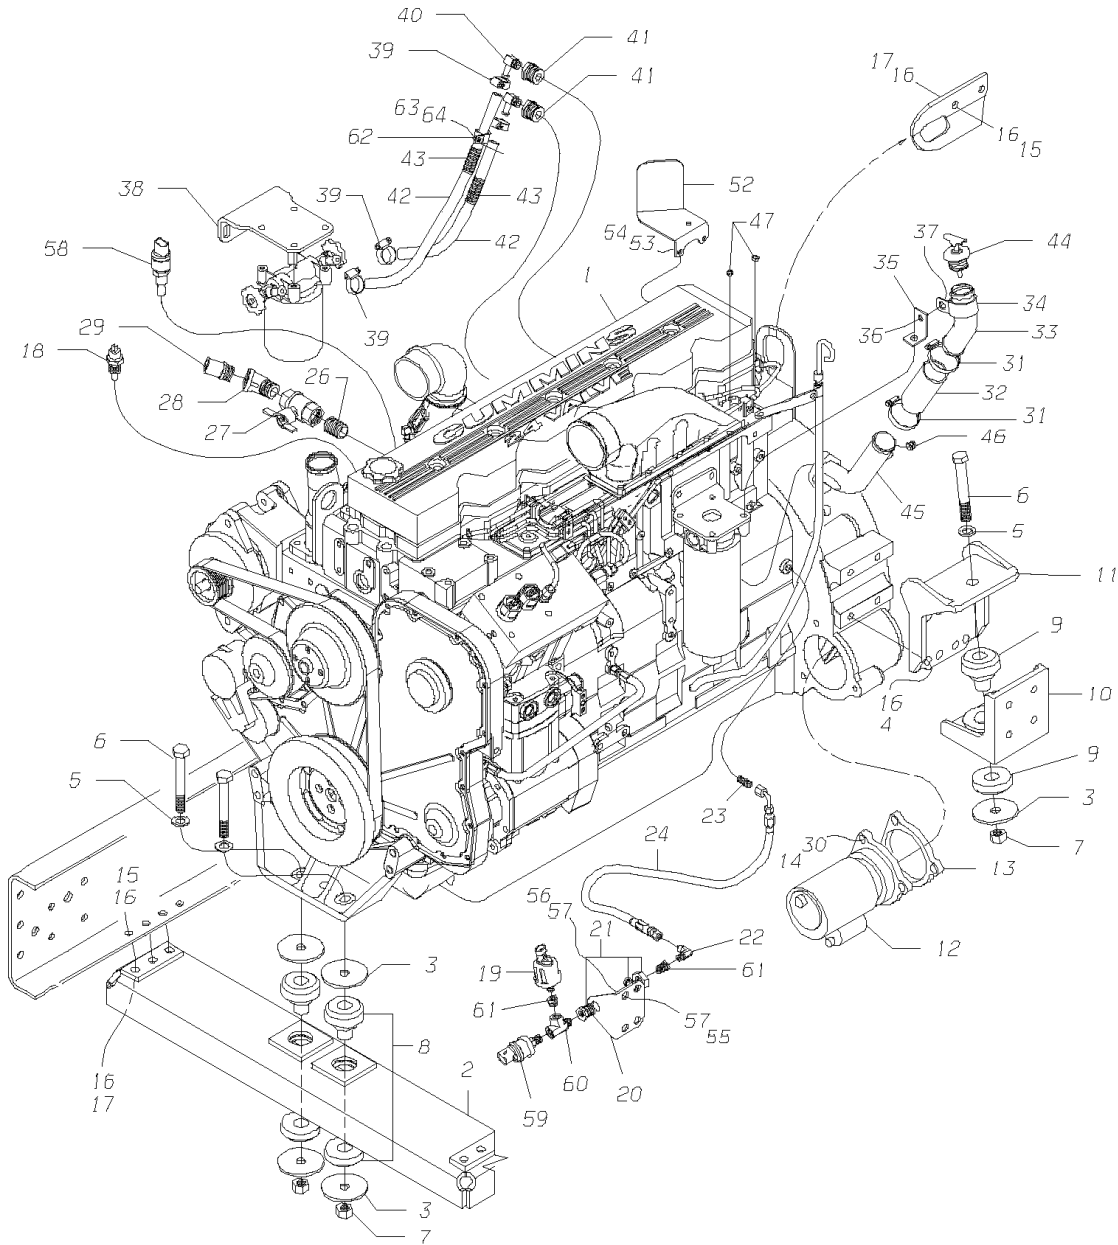

Models: A3FE, C3FE
CUMMINS ISC
With Features: FEATURE 40184-01, -02, -03, -04, -05

Key	PartNumber	Qty	Description	Comment