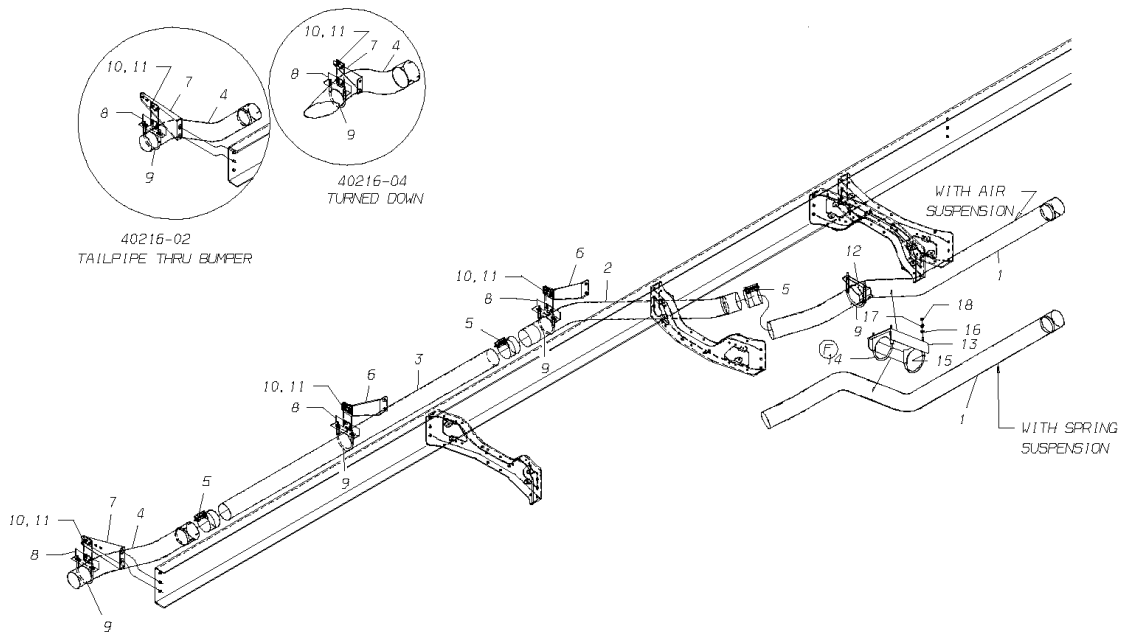

Models: A3FE, C3FE
CAT & CUMMINS
3126B, 8.3 ISC
UNDER BUMPER, THRU BUMPER

With Features: FEATURE 40184 & 40187 WITH FEATURE 40216-01, -02, -04

Key	PartNumber	Qty	Description	Comment