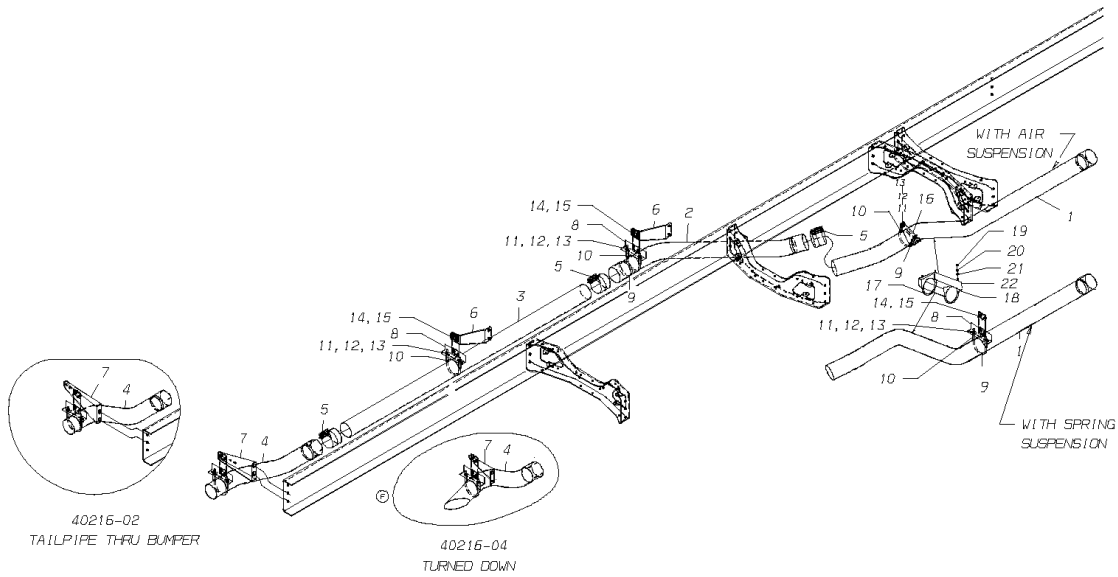

Models:
A3FE
CUMMINS
5.9 ISB

With Features:
UNDER BUMPER/THRU BUMPER
FEATURE 40177 WITH 40216-01 02 & 40005-01-03

Key	PartNumber	Qty	Description	Comment