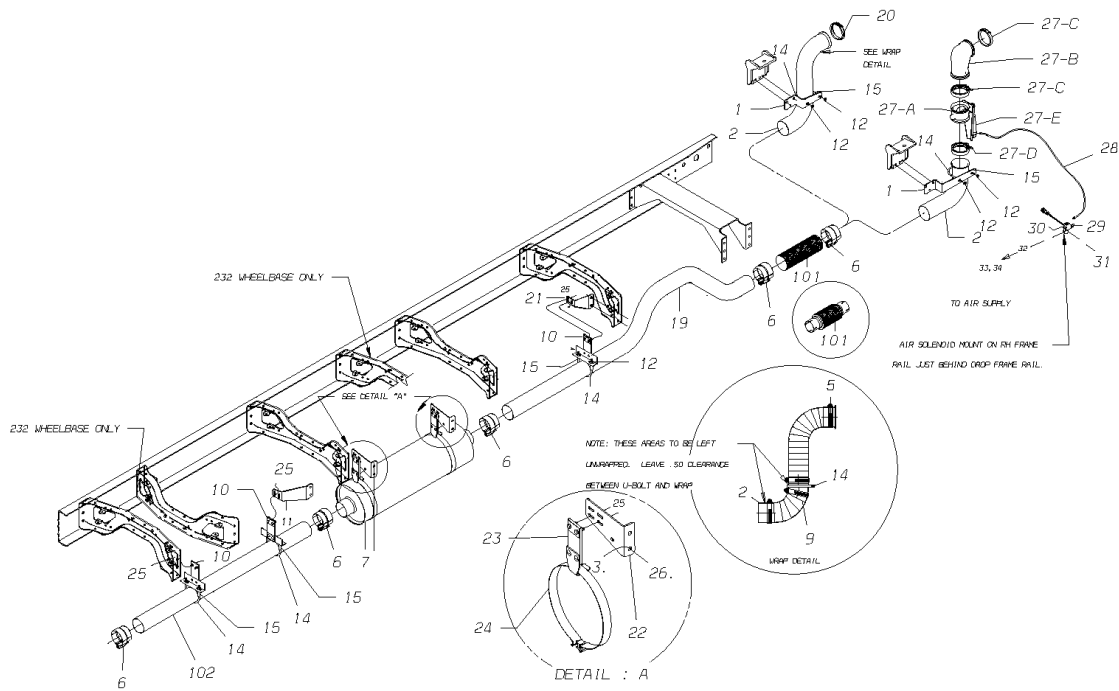

Models: A3FE, C3FE
CAT
C7
190, 211, AND 232 WHEELBASE

With Features: FEATURE 40216-01,-02,-03

Key	PartNumber	Qty	Description	Comment