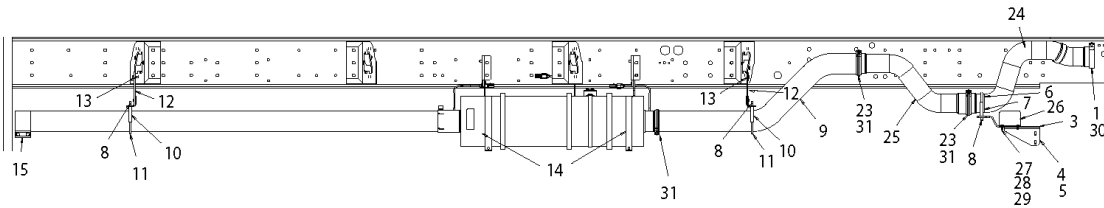

Models: **A3FE, C3FE**
ISB 07
PRIMARY
232 INCH WHEELBASE

Key	PartNumber	Qty	Description	Comment

INSTALL WITH 17 & 18   INSTALL WITH 17 & 18