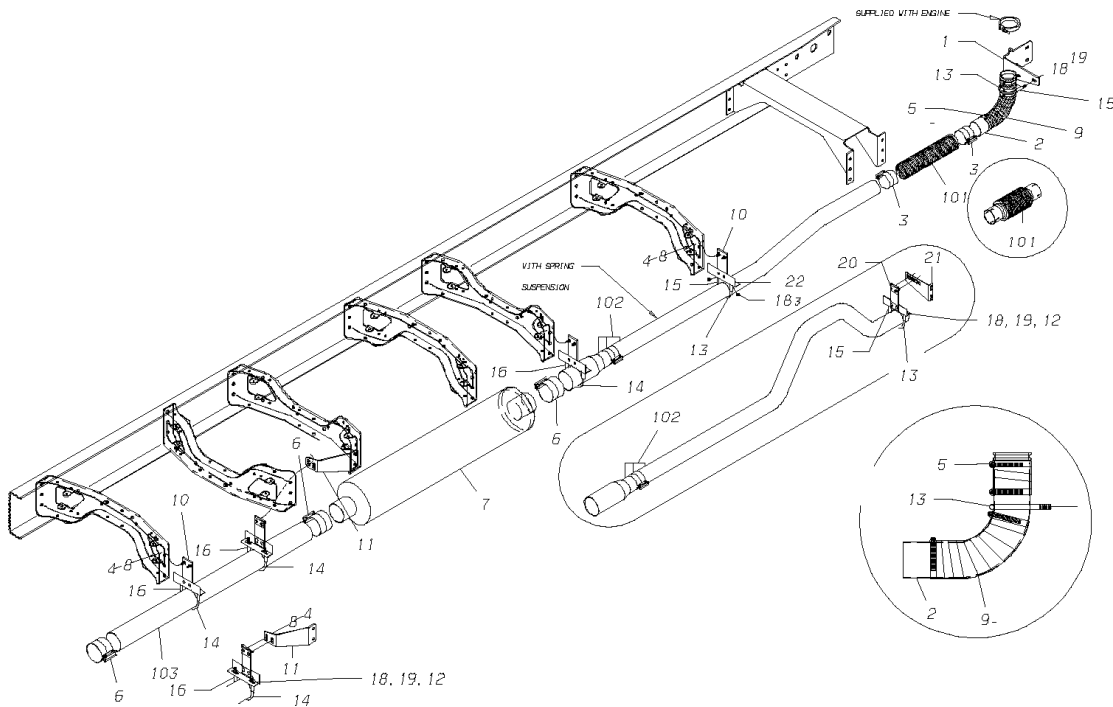

Models: A3FE
CUMMINS
5.9 ISB
FRONT TO MUFFLER
With Features: FEATURE 40177 WITH 40215-01, 02

Key	PartNumber	Qty	Description	Comment