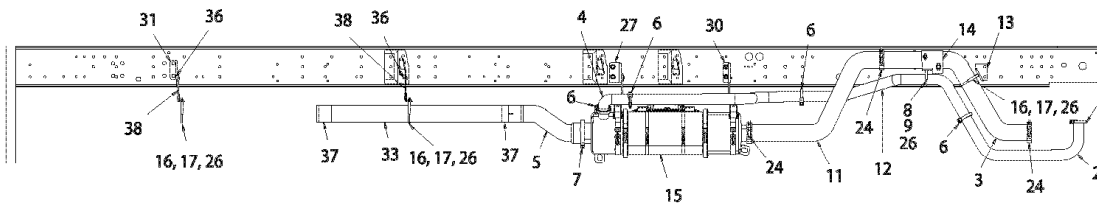

Models: A3FE, C3FE
CAT
C7 07
211 WHEELBASE
PRIMARY
With Features: FEATURE 40215-07

Key	PartNumber	Qty	Description	Comment