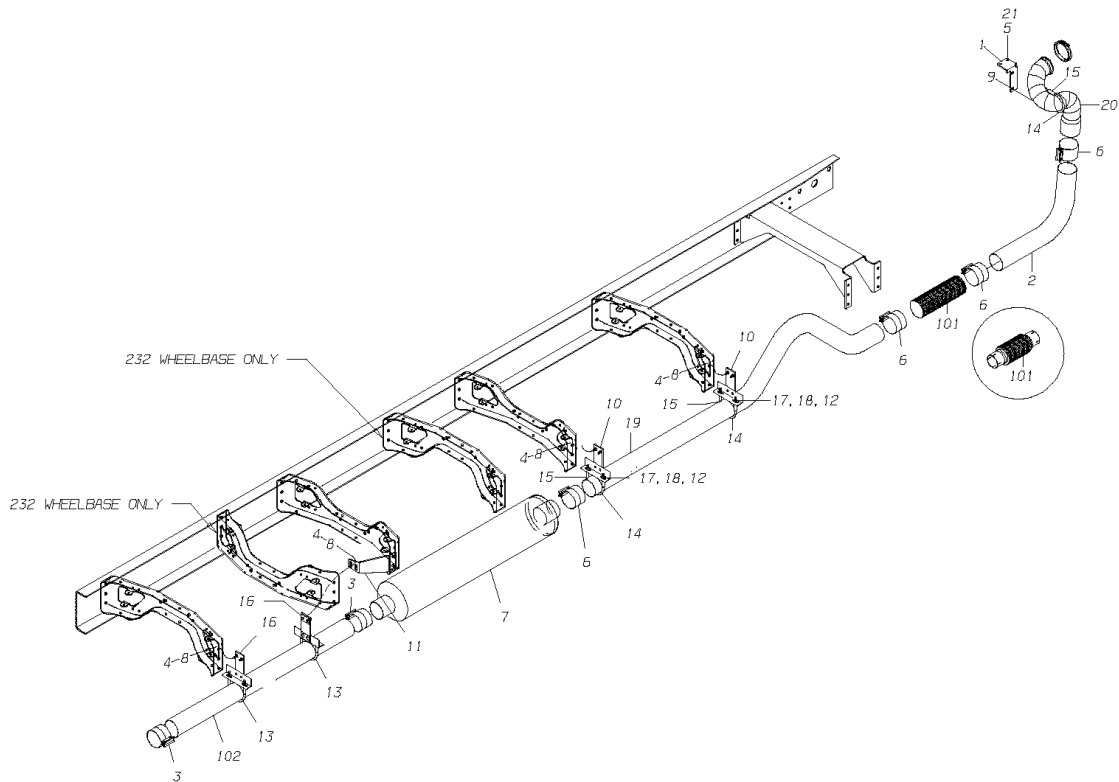

Models: A3FE
CUMMINS
8.3 EXPORT
TURBO THROUGH MUFFLER
With Features: OPTION 40215-01, -02

Key	PartNumber	Qty	Description	Comment