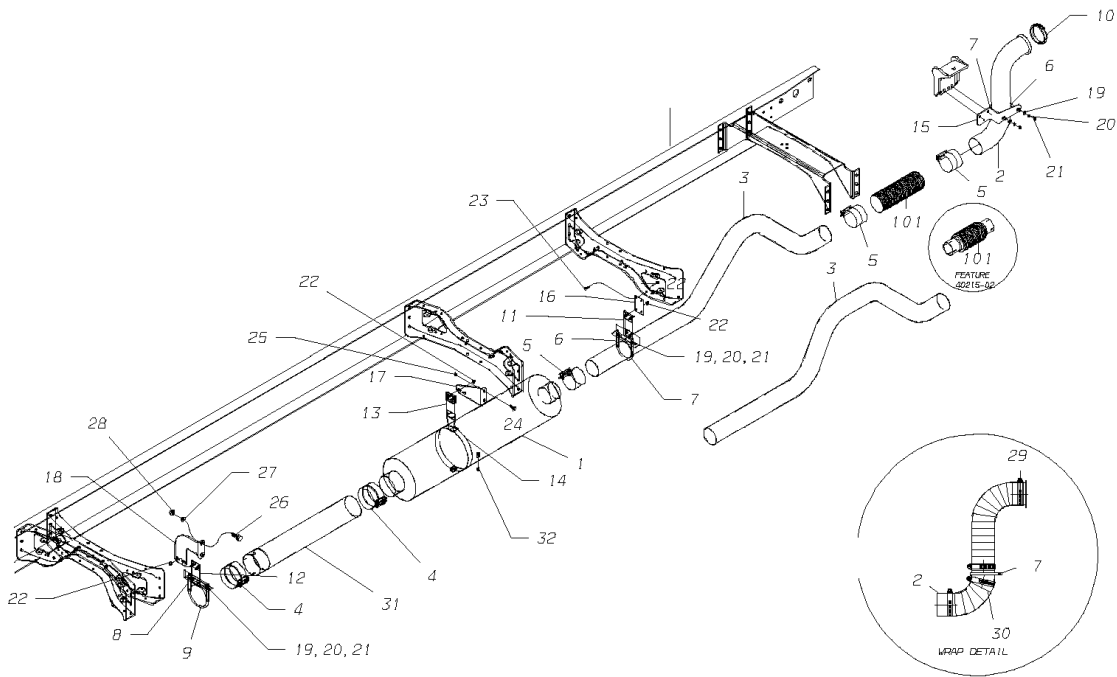

Models: A3FE
CAT & CUMMINS
3126B, 8.3 ISC
141 AND 169 IN WHEELBASE

With Features: FEATURE 40215, 40216

BSN: From CSN 30114730, 7-18-02

Key	PartNumber	Qty	Description	Comment