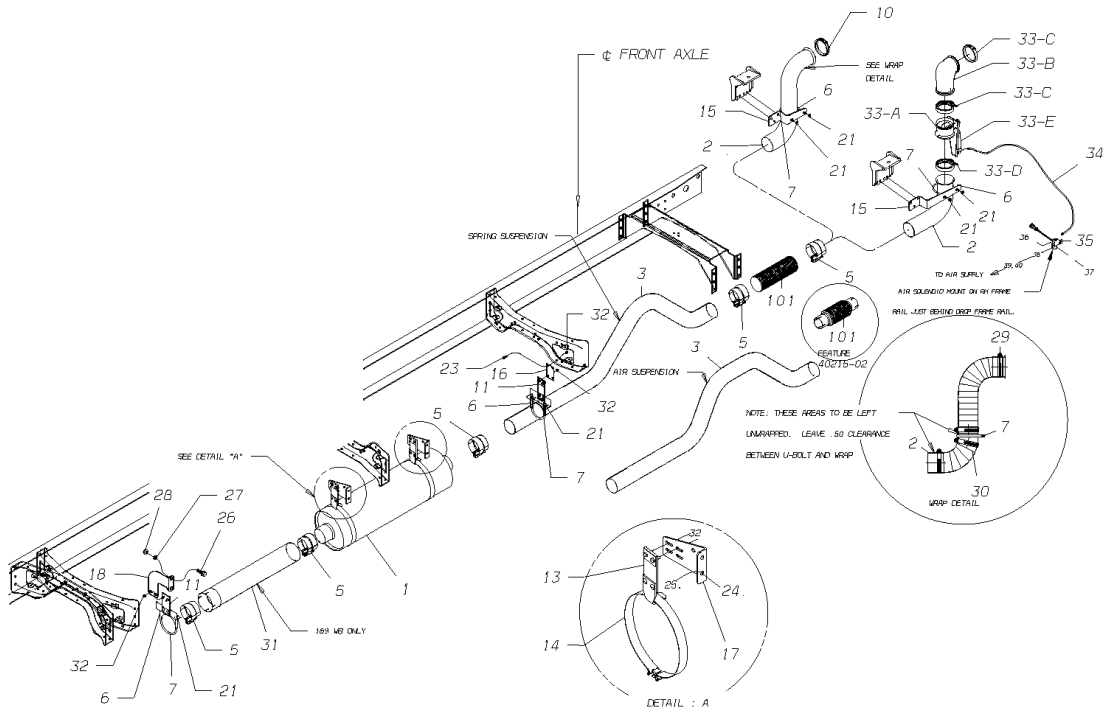

Key	PartNumber	Qty	Description	Comment
-----	------------	-----	-------------	---------

Models:
A3FE
CAT
C7
141 AND 169 IN WHEELBASE
With Features:
FEATURE 40215-01

Key	PartNumber	Qty	Description	Comment
1			MUFFLER, CATALYTIC, CAT C7 NOT SERVICED	
2	0000707		PIPE ASSY,EXHAUST,TURBO,CAT 3126,HDFE	
2	0081844		PIPE,EXHAUST,PAC BRAKE,CAT C7, FE	
3	0064068		PIPE,EXH,FRT AX CLR,SHORT WB,SPR SUSP,	
3	0064072		PIPE,EXH,FRT AX CLR,SHORT WB,AIR SUSP,	
5	1005552	5	CLAMP,EXHAUST,WIDE BAND,4IN	
6	0819359	3	CLAMP,SADDLE,4IN EXHAUST PIPE	
7	0815621	3	U-BOLT,4IN,EXHAUST PIPE CLAMP	
10	1250646		CLAMP,TURBO EXHAUST,4IN,CAT PART NO	
11	1977131	2	BRACKET ASSY,EXHAUST HANGER,RUBBER,5.62	
13	0063955	2	BRACKET ASSY,SUPPORT,MUFFLER,ACERT,	
14	1744739	2	CLAMP,BAND,11.15 DIA X 1.25 WIDE	
15	0002385		BRACKET,SUPT,TURBO PIPE,CAT 3126,HDFE/RE	STANDARD
15	0081845		BRACKET,SUPPORT,TURBO PIPE W/EXH BRAKE,	WITH EXHAUSTBRAKE. FEATURE 40050-01
16	0051791		PLATE,EXTENSION,EXHAUST HANGER	
17	0064066	2	BRACKET,MTG,EXHAUST, CV/FE	
18	0051790		BRACKET,MTG,EXHAUST HANGER,REAR SUSP,	
19	1107085	6	WASHER,FLAT,13/32 X 13/16 X 3/32,HDN,BLK	
20	0882795	6	LOCKWASHER,SPLIT RING,3/8,MED,YELLOW	
21	2001451	6	NUT,HEX HD,3/8-16,YELLOW DICHROMATE	
22	1480433	6	NUT,HEX HD,5/16-18,FLG PRVG TORQ,GR F,	
23	0854406	2	CAPSCREW,HEX HD,5/16-18 X 1,GR8,YEL ZN	
24	1942135	4	CAPSCREW,HEX HD 1/2-13X 1 1/4,GR8,	
25	1010024	4	NUT,HEX HD,1/2-13,GR 8,LG FL,L/N,YEL ZN	
26	1660075	2	CAPSCREW,HEX HD,5/8-11 X1-1/4,GR8,	
27	0929018	4	WASHER,FLAT,21/32 X 1 1/8 X 3/32,HDN,YEL	
28	0939827	2	NUT,HEX HD,5/8-11,GR 8,LOCK,CADMIUM WAX	
29	1612761	4	CLAMP,HOSE,2-5	
30	1444009	19	INSULATION,WRAP,EXHAUST PIPE,TURBO,TCFC	
31	0064058		PIPE,EXHAUST,4.00 OD X 31 IN LG,	169" WHEELBASE ONLY
32	0829390	4	NUT,HEX HD,5/16-18,SER WASHER,YEL ZN	
33	0081066		KIT,BRAKE,EXH,PACBRAKE,CAT C7 W/AIR,	CAT C7 WITH AIR. FEATURE 40050-01
34	0030337		HOSE ASSY,MEDIUM PRESS,3/16 X 50	FEATURE 40050-01