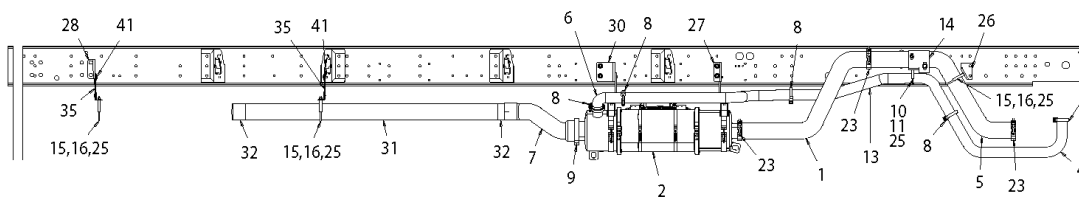

Models: **A3FE, C3FE**
CAT
C7 07
232 WHEELBASE
PRIMARY

Key	PartNumber	Qty	Description	Comment

INSTALL WITH ITEMS #38,
#39, & #40 WITH SPRING
SUSPENSION.