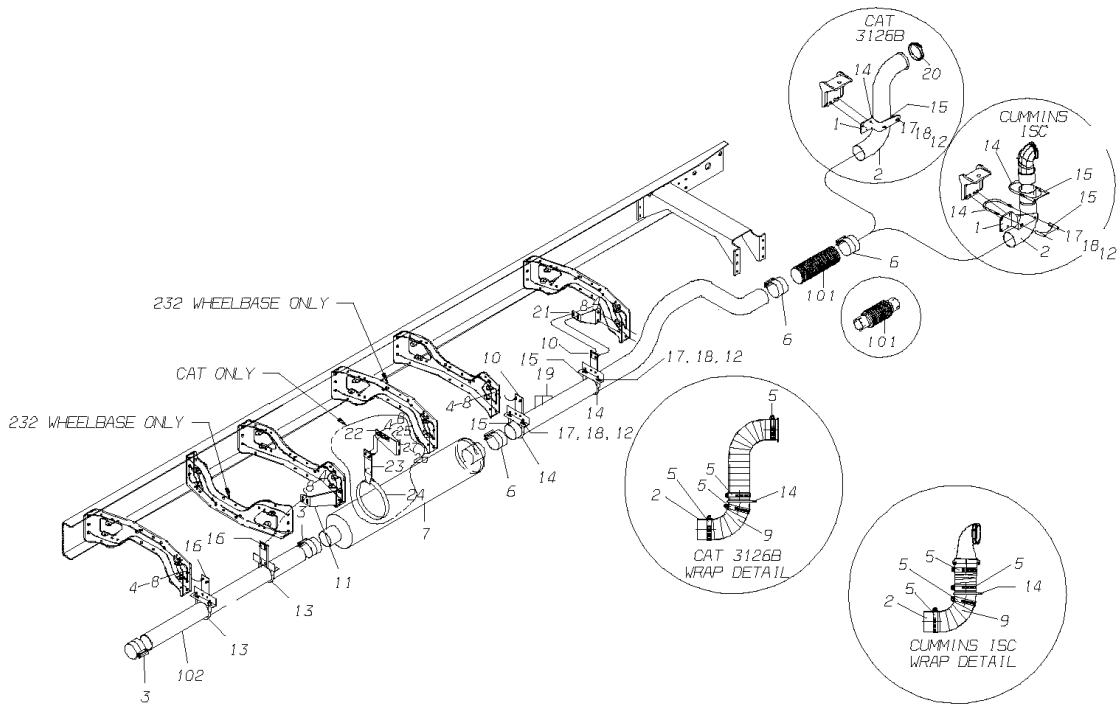

Models: A3FE, C3FE
CAT & CUMMINS
3126B, 8.3 ISC
FRONT TO MUFFLER
With Features: FEATURE 40215, 40216
BSN: From CSN 30078405

Key	PartNumber	Qty	Description	Comment