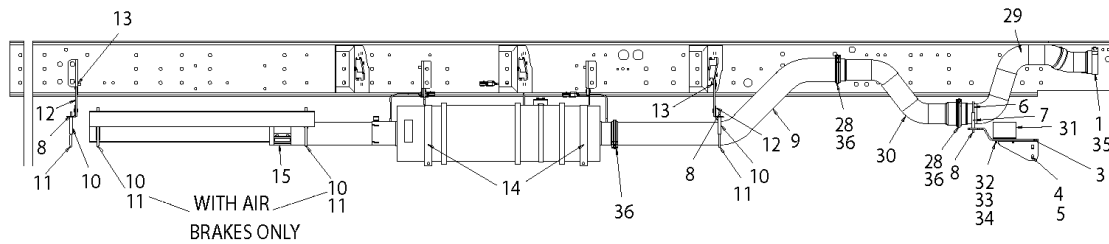

Models: A3FE, C3FE
ISB 07
PRIMARY
169 INCH WHEELBASE

Key	PartNumber	Qty	Description	Comment