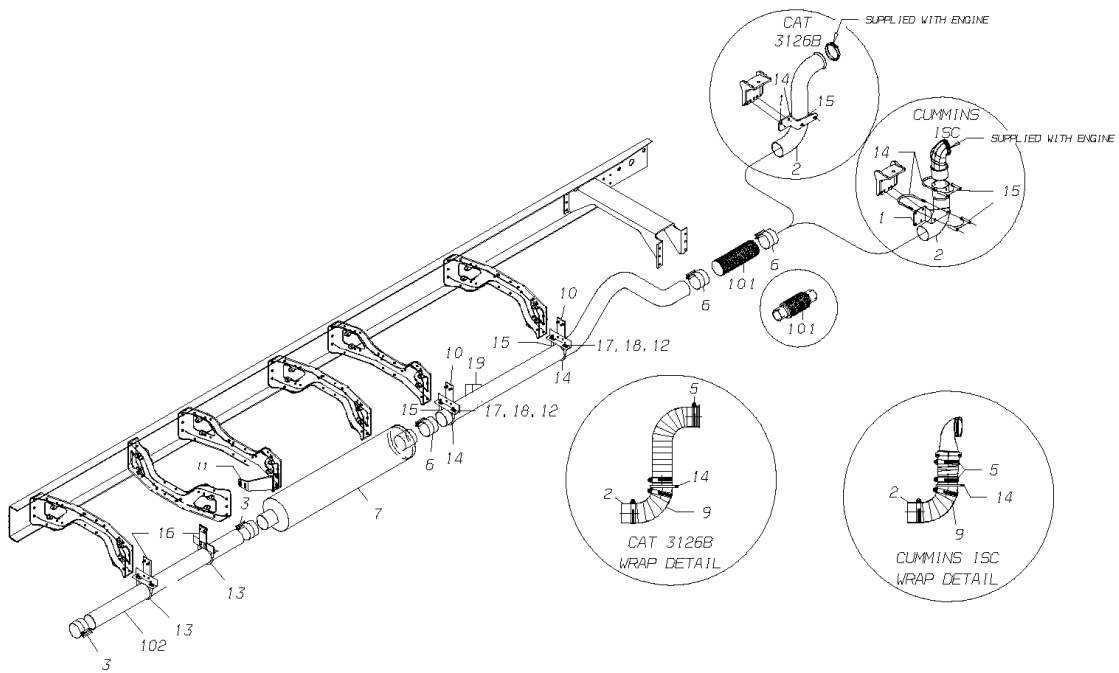

Models: A3FE
CAT & CUMMINS
3126B, 8.3 ISC
FRONT TO MUFFLER

With Features: FEATURE 40184 & 40187
To CSN 30078404

Key	PartNumber	Qty	Description	Comment