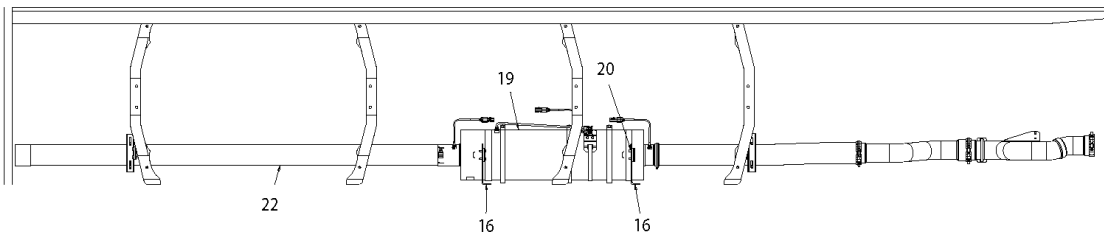

Models: **A3FE, C3FE**
ISB 07
PRIMARY
232 INCH WHEELBASE

Key	PartNumber	Qty	Description	Comment

INSTALL WITH 17 & 18   INSTALL WITH 17 & 18