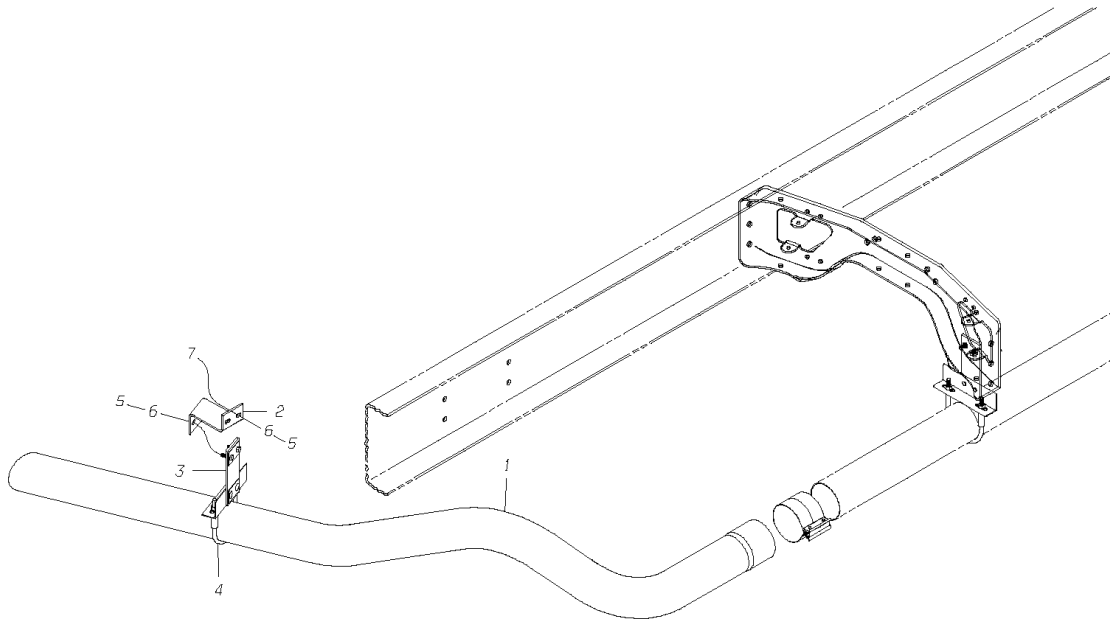

Models: A3FE, C3FE
CAT & CUMMINS
3126B, 8.3 ISC
REAR LH, SIDE EXIT

With Features: FEATURE 40184 & 40187 WITH FEATURE 40216-03

Key	PartNumber	Qty	Description	Comment