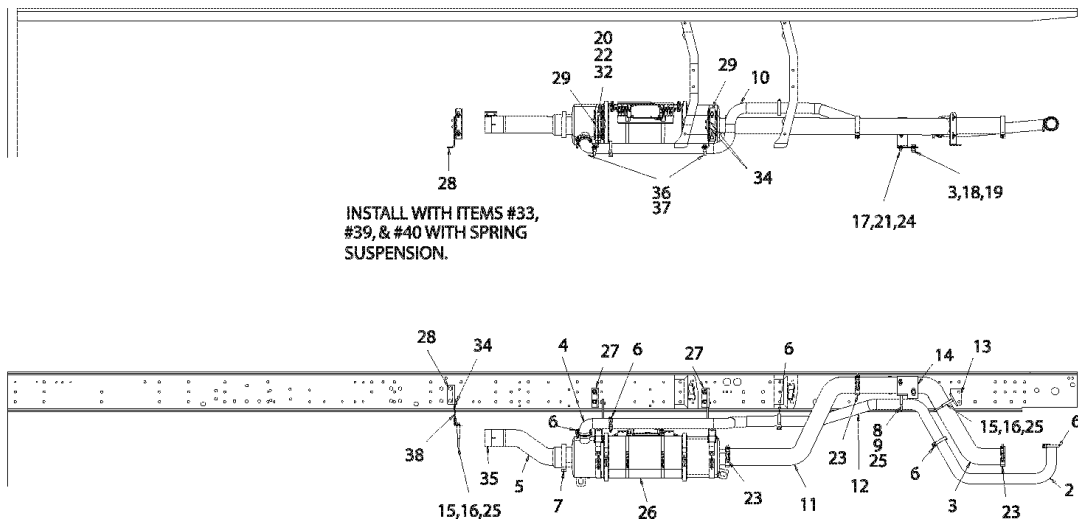

Models: A3FE, C3FE
CAT
C7 07
141 WHEELBASE
PRIMARY
With Features: FEATURE 40215-07

Key	PartNumber	Qty	Description	Comment