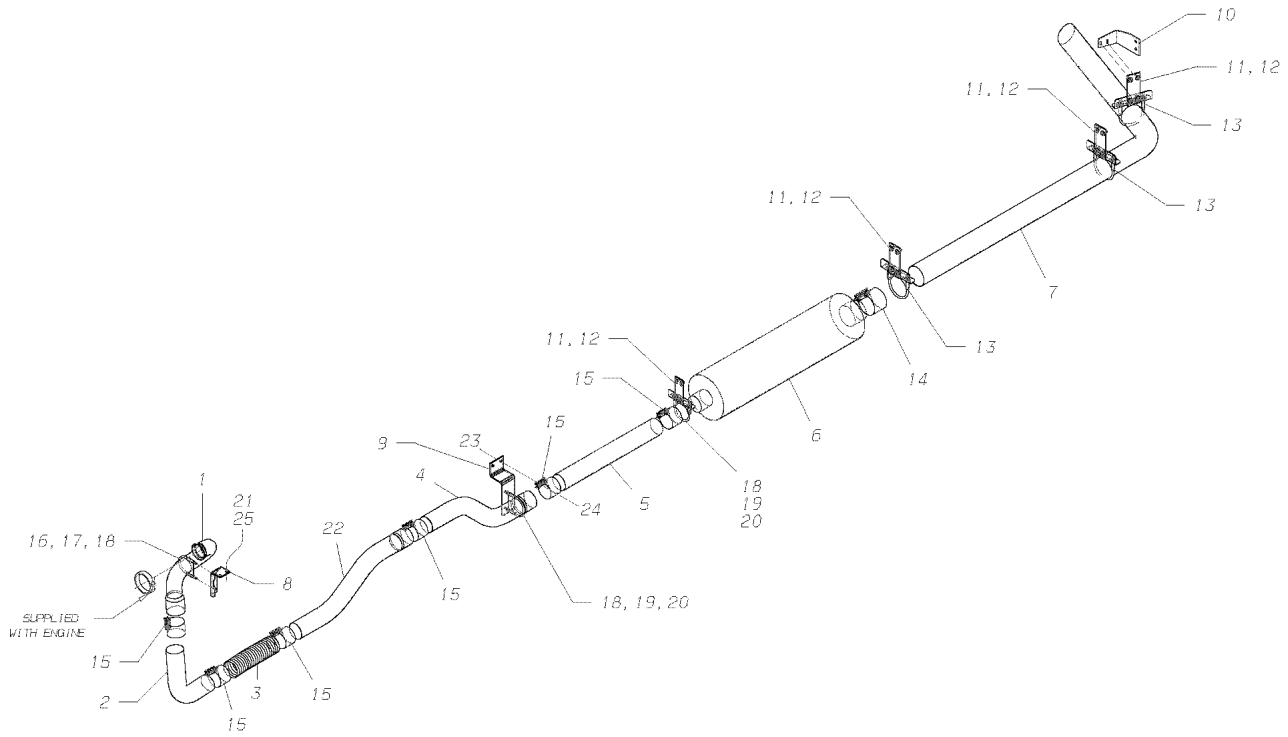

Models: **A3FE
HEAVY DUTY EXPORT
RH DRIVE**

Key	PartNumber	Qty	Description	Comment

DR: 12/04/99 BY JL	---	197735d	A	
APP: 12/04/99 BY AB	---		REV.	

© BLUE BIRD BODY COMPANY. ALL RIGHTS RESERVED