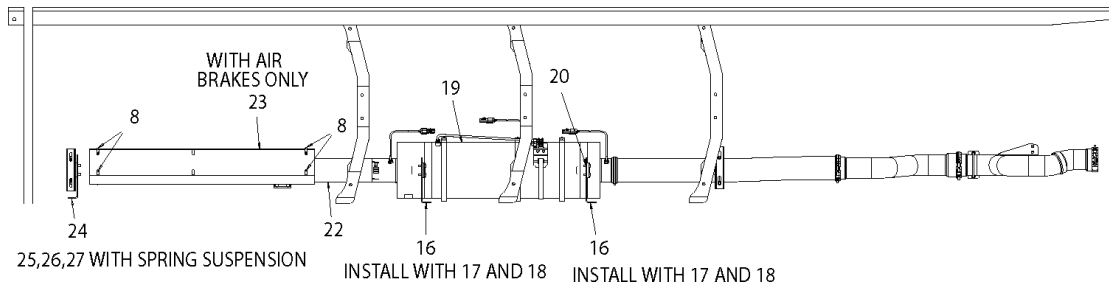

Models: A3FE, C3FE
ISB 07
PRIMARY
169 INCH WHEELBASE

Key	PartNumber	Qty	Description	Comment