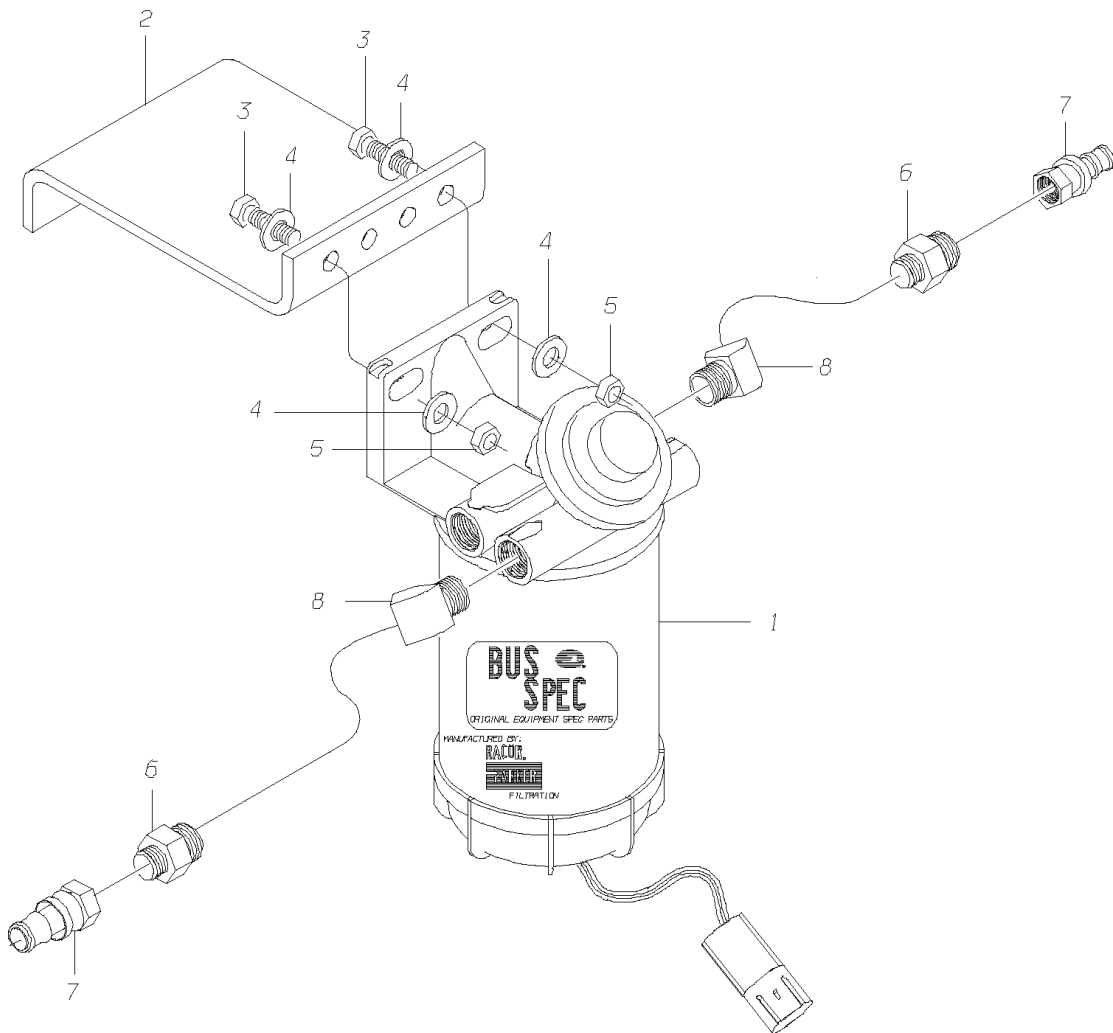

Models: A3FE, A3RE, BBCV, C1FE, C3FE, CSFE, CSRE, QBRE
With Features: FUEL AND WATER SEPARATOR
FEATURE 40233-06

Key	PartNumber	Qty	Description	Comment