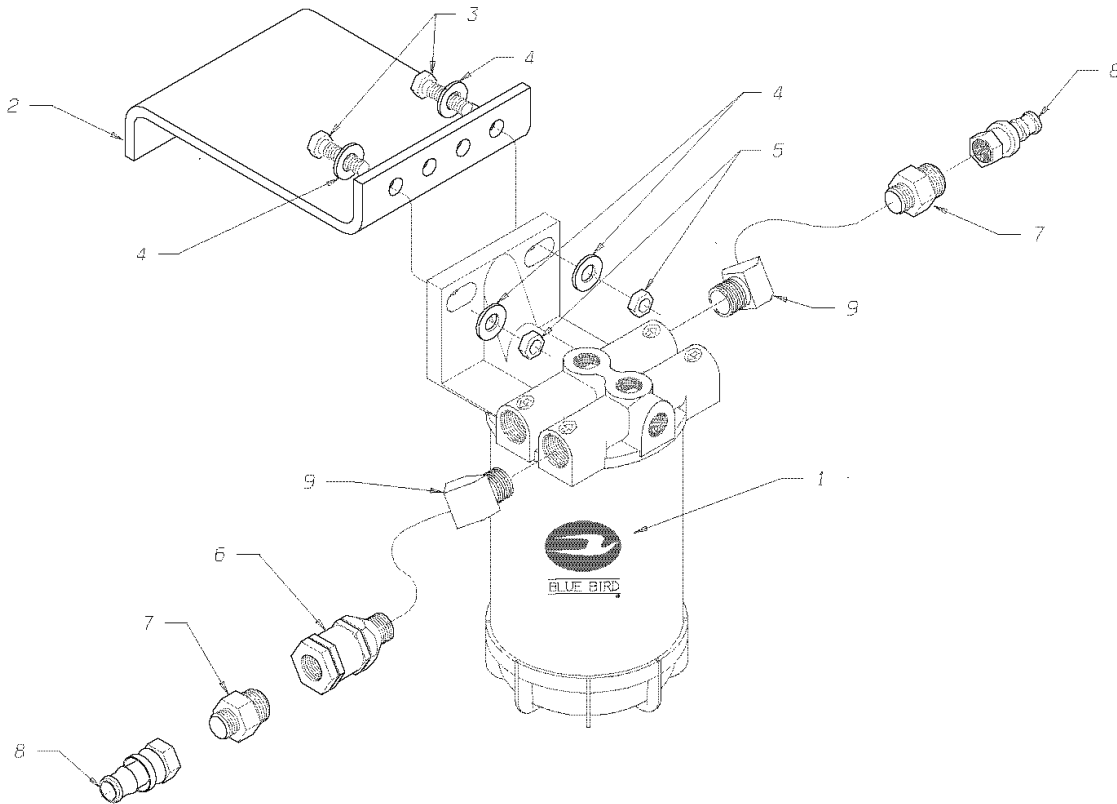

Models: A3FE, A3RE, CSFE, QBRE
FUEL AND WATER SEPARATOR
With Features: FEATURE 40233-04

Key	PartNumber	Qty	Description	Comment

DA: 9/1/00	BY: JL	---	1983287	A	 BLUE BIRD
APP: 9/1/00	BY: PF	FRT		REV	

© BLUE BIRD BODY COMPANY, ALL RIGHTS RESERVED