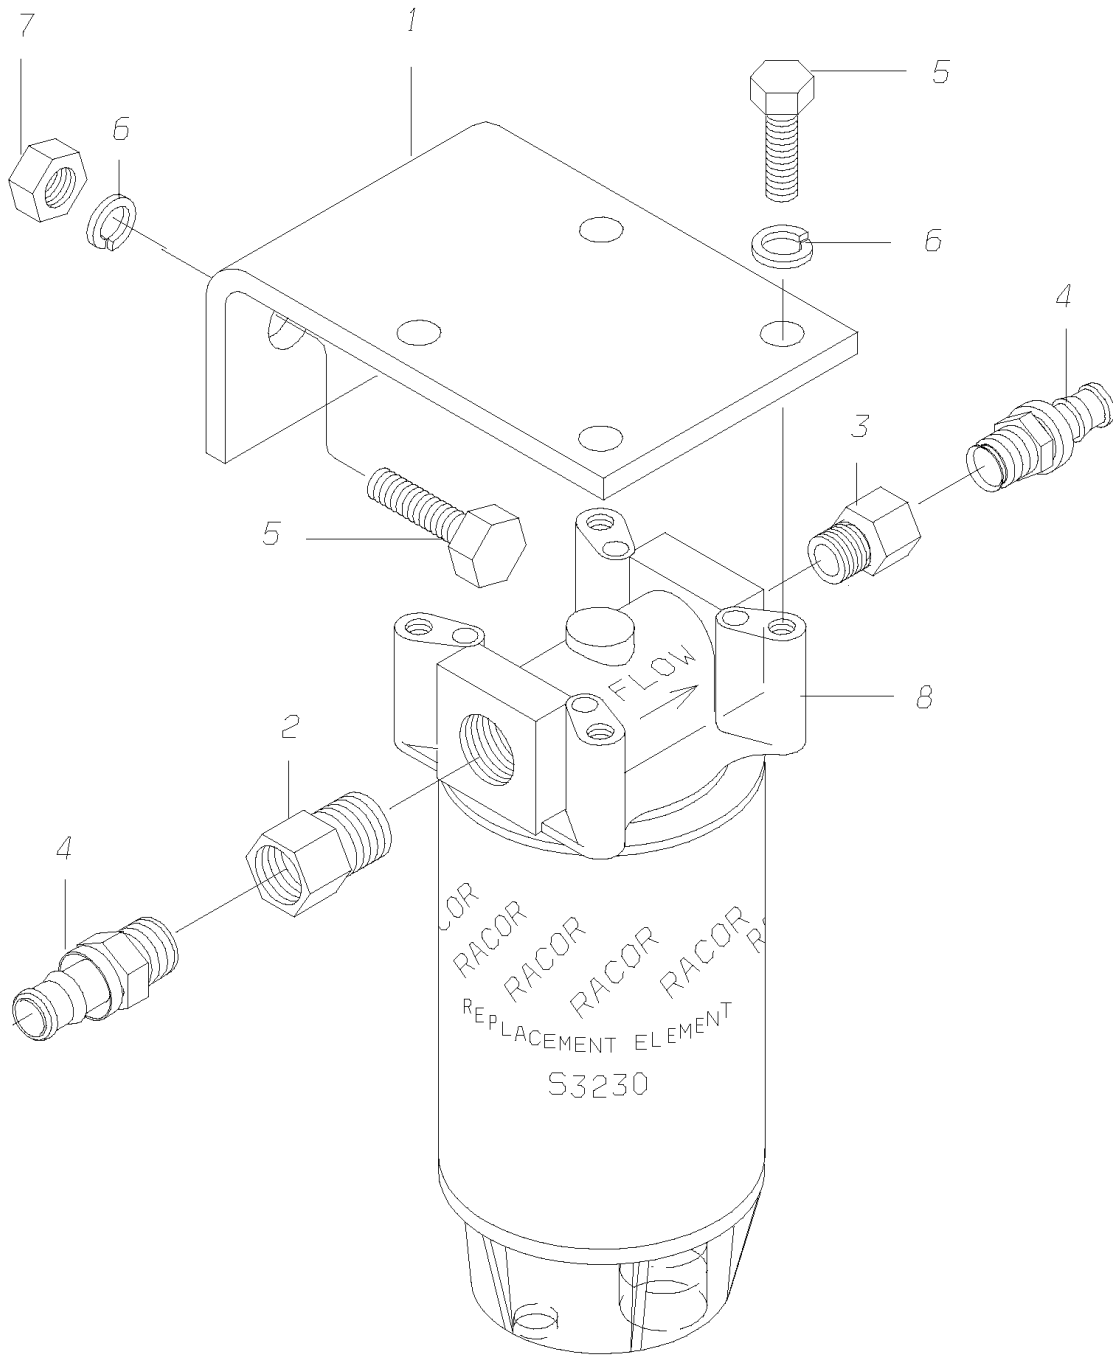

Models: A3FE, A3RE, C1FE, CSFE, CSRE, QBRE, TCFE, TSFE
FUEL AND WATER SEPARATOR
With Features: FEATURE 40233-03 QBRE ONLY, STANDARD

Key	PartNumber	Qty	Description	Comment