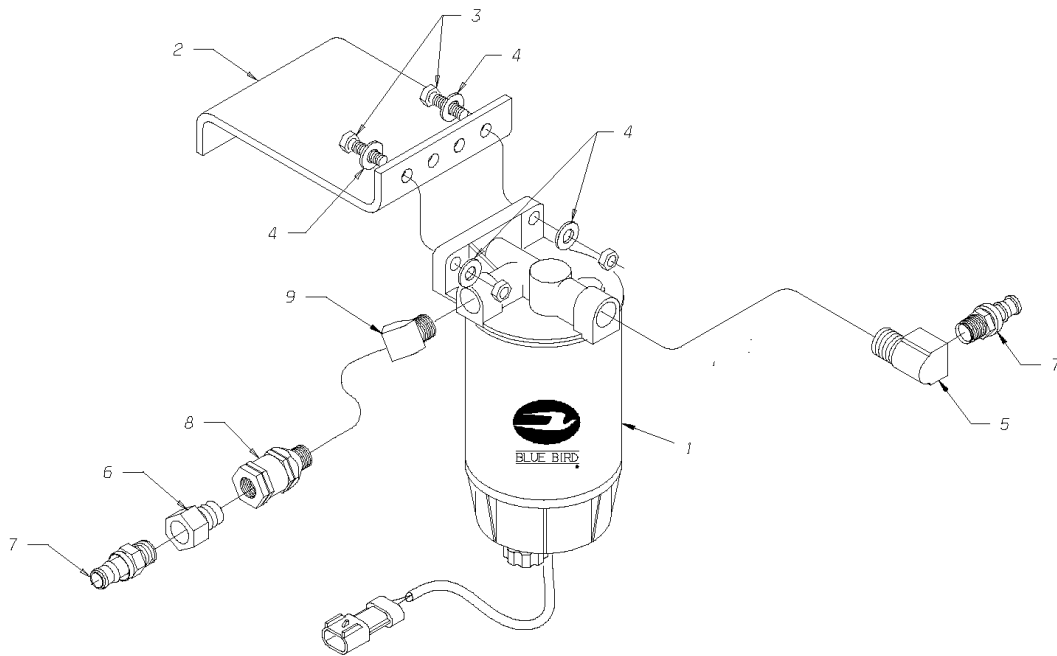

Models: A3FE, A3RE, C1FE, CSFE, CSRE, QBRE, TCFE, TSFE
With Features: FUEL AND WATER SEPARATOR
FEATURE 40233-01, STANDARD QBRE ONLY

Key	PartNumber	Qty	Description	Comment