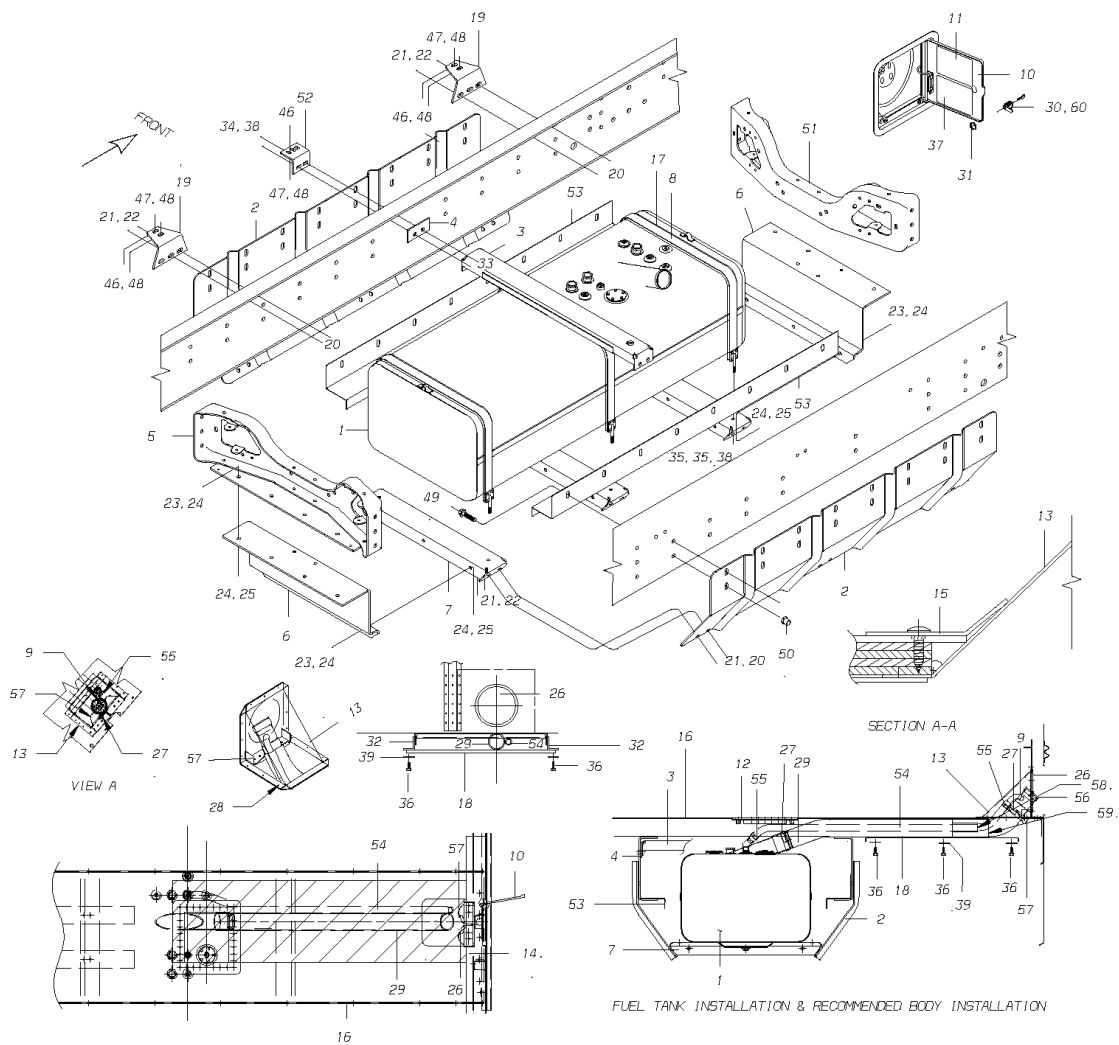

Models: A3FE, C3FE
**TANK INSTALLATION
MIDMOUNT
60, OR 100 GALLON**
With Features: FEATURE 40241
BSN: From BEGIN W/CSN 0180965

Key	PartNumber	Qty	Description	Comment