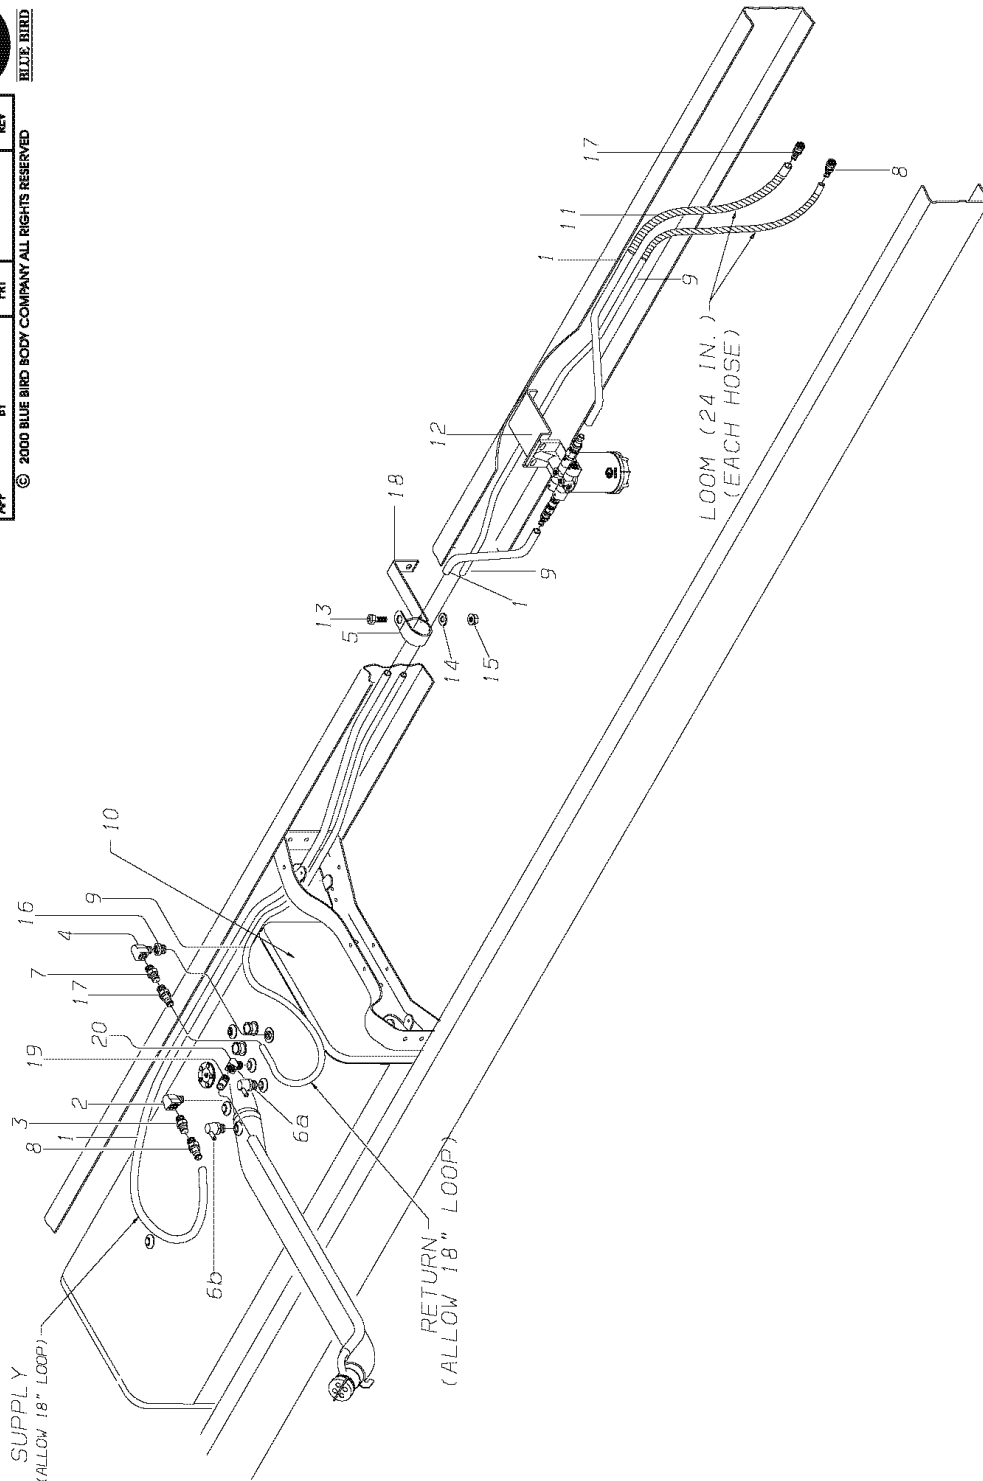

Models: A3FE
CUMMINS
ISC
MIDMOUNT
With Features: FEATURE 40241
To CSN 30124510

11/02/02

Key	PartNumber	Qty	Description	Comment

DR 5-9-00	BY JB	REV G
APP	BY	REV
1983279		
FRT		
© 2000 BLUE BIRD BODY COMPANY ALL RIGHTS RESERVED