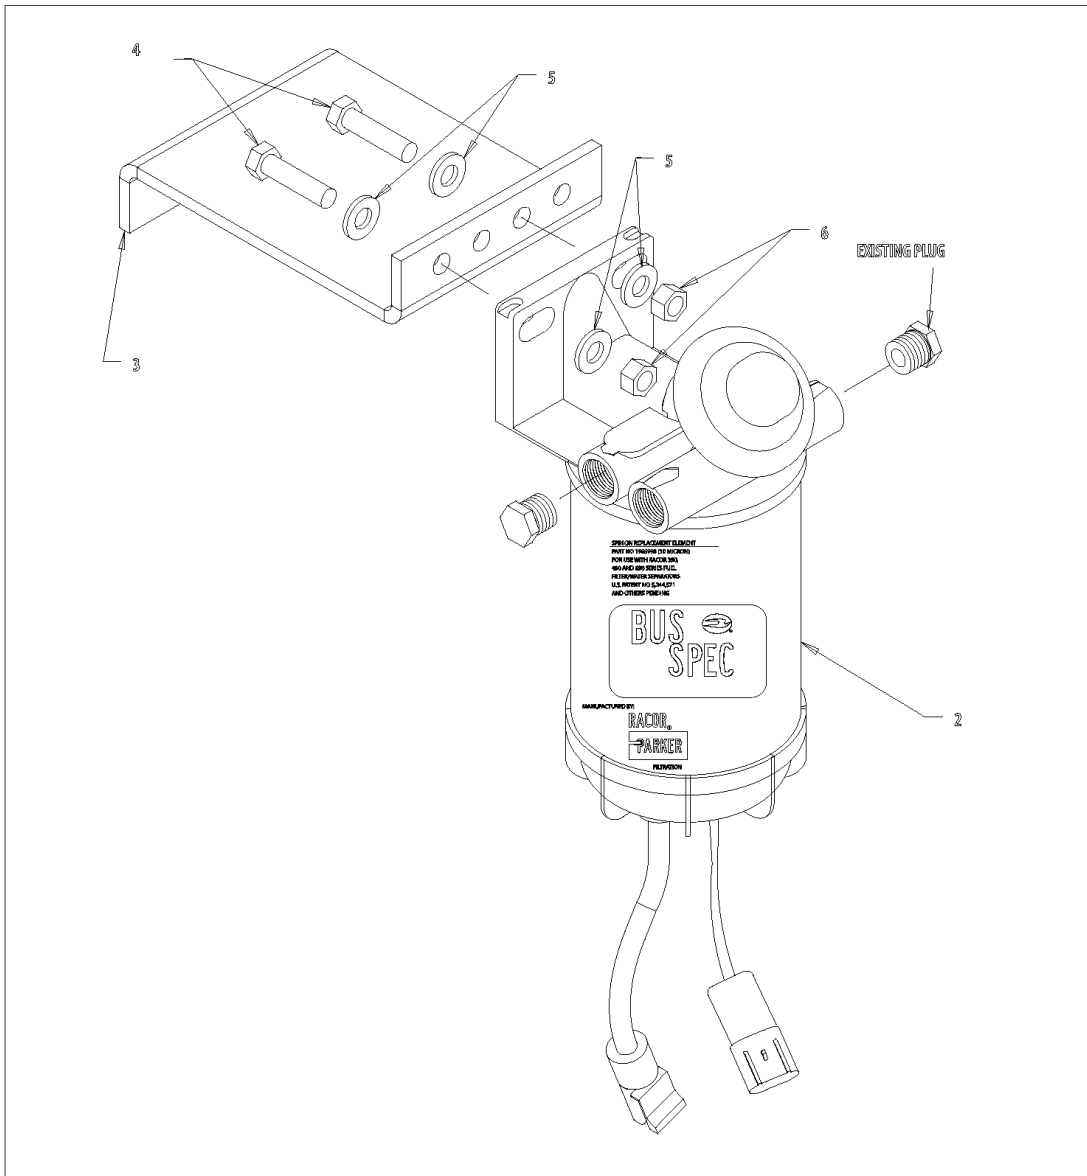

Models: A3FE, C3FE, A3RE
FUEL AND WATER SEPARATOR
RACOR
ISB 07
With Features: FEATURE 40233-09, -10
BSN: From 1-29-07

Key	PartNumber	Qty	Description	Comment

1