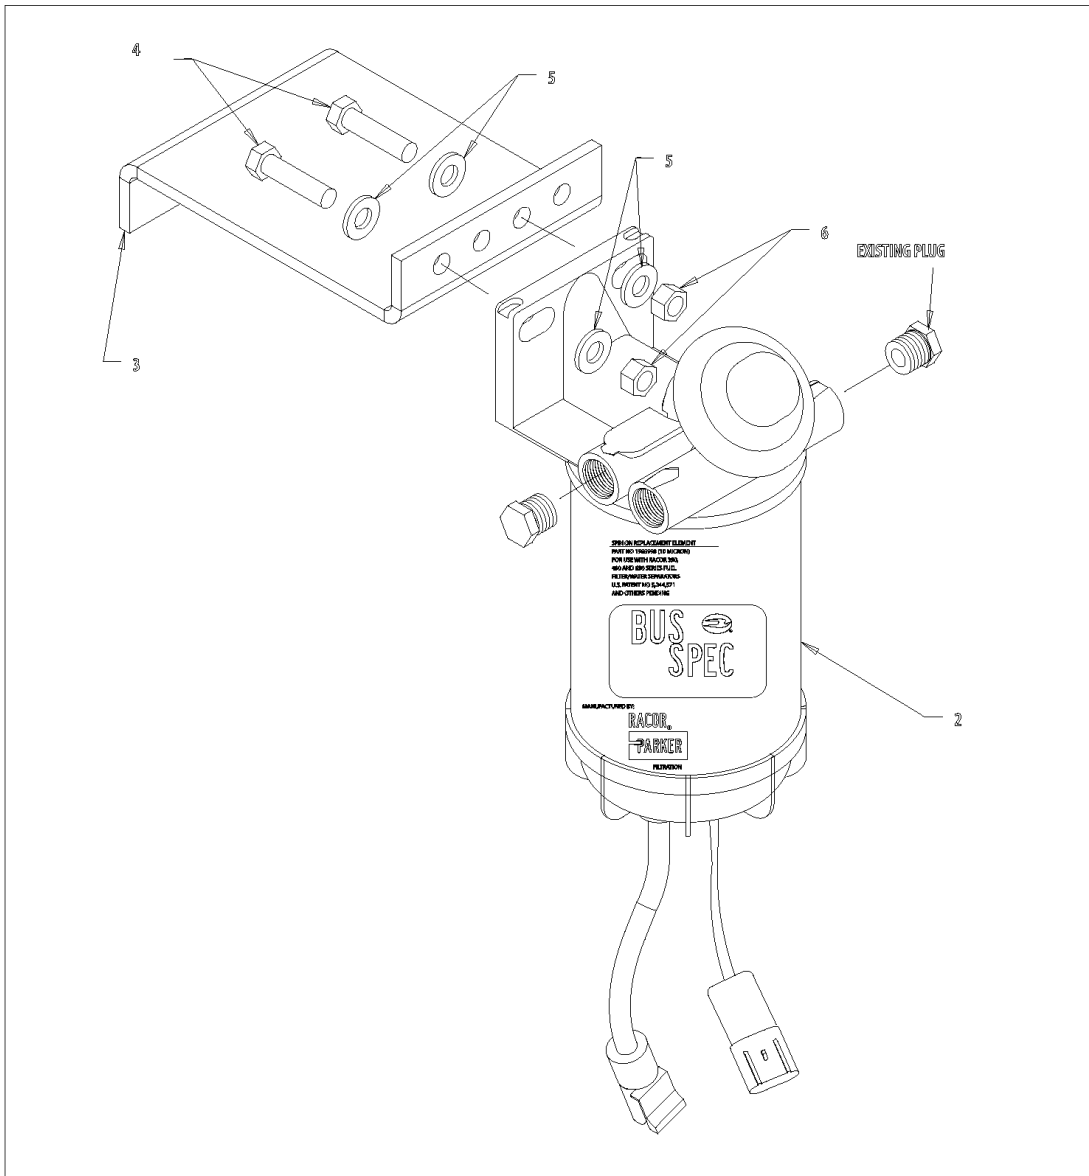

Models: A3FE, C3FE
FUEL AND WATER SEPARATOR
RACOR
C7 07

With Features: FEATURE 40233-09

Key	PartNumber	Qty	Description	Comment

1