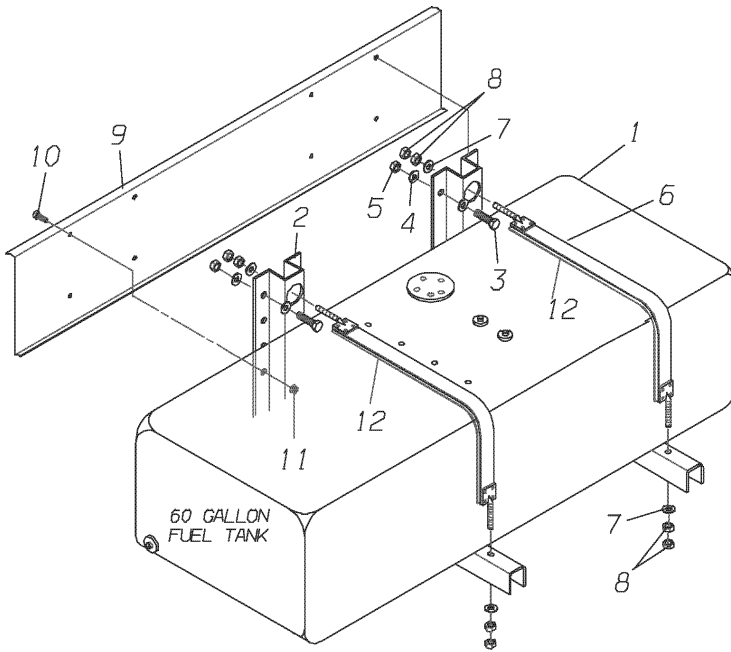

Models: **A3FE**
TANK INSTALLATION
8.3 EXPORT

Key	PartNumber	Qty	Description	Comment

DR. 10/01/02	BY TFM	19757471	H	
APP.	BY FBT		REV	

© BLUE BIRD BODY COMPANY. ALL RIGHTS RESERVED.