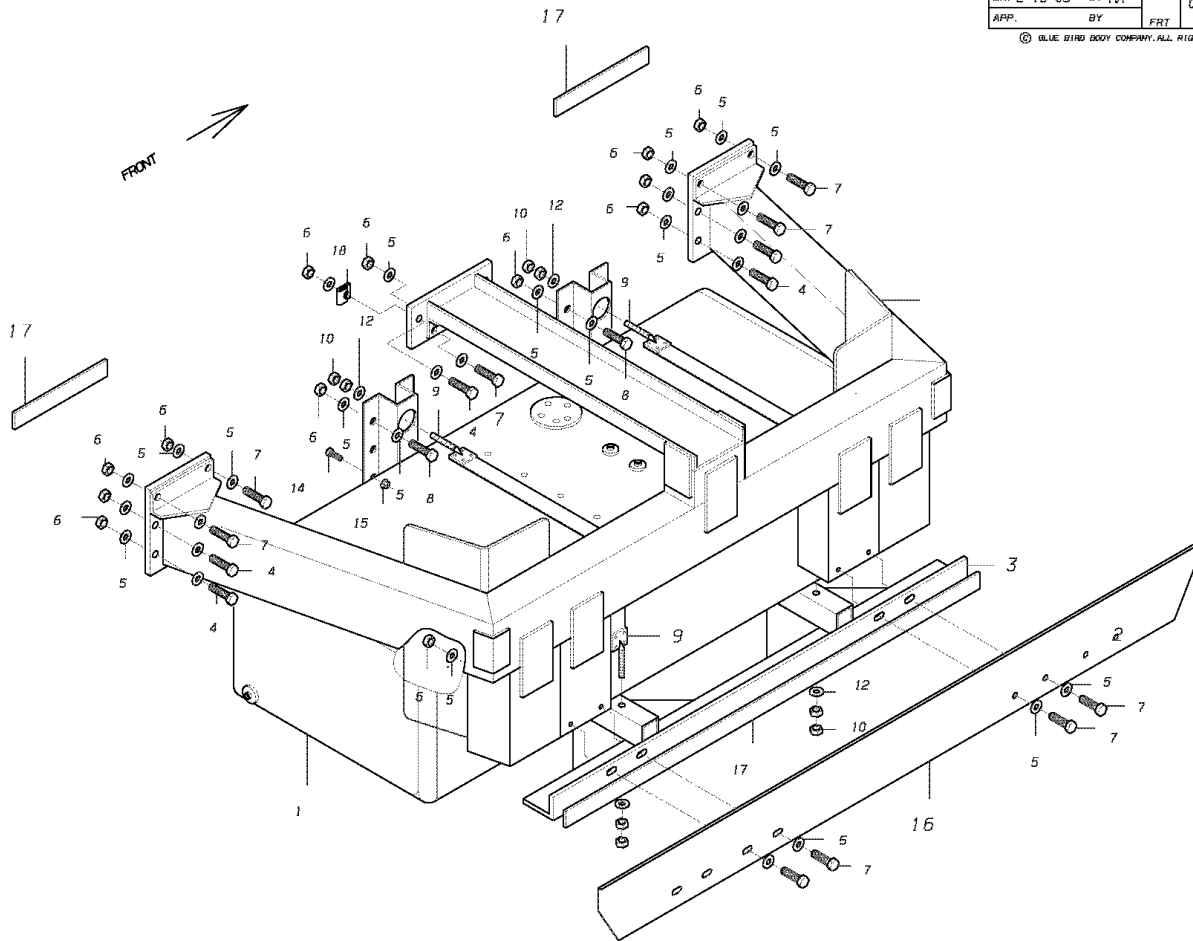

Models: A3FE, C3FE
FUEL SYSTEM
SIDEMOUNT TANK
AMBULANCE

With Features: FEATURE 31036-01
BSN: From CSN 20030331 03/26/03
To CSN 198634 5/01/05

Key	PartNumber	Qty	Description	Comment

DR. 2-18-05	BY: MP	00594332	
APP:	BY:	FRT	REV

© BLUE BIRD BODY COMPANY. ALL RIGHTS RESERVED