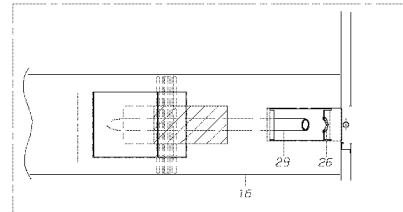

Models: A3FE, A3RE, CSFE, TCFE

**TANK INSTALLATION
MIDMOUNT**

60, 90, OR 100 GALLON

With Features:

FEATURE 40241

To CSN FE30073029 RE10073064

Key	PartNumber	Qty	Description	Comment

DR. 9/17/99	BY J.	---	1983329	K.
APP. 9/17/99	BY AB	WR1		REV

© BLUE BIRD BODY COMPANY. ALL RIGHTS RESERVED