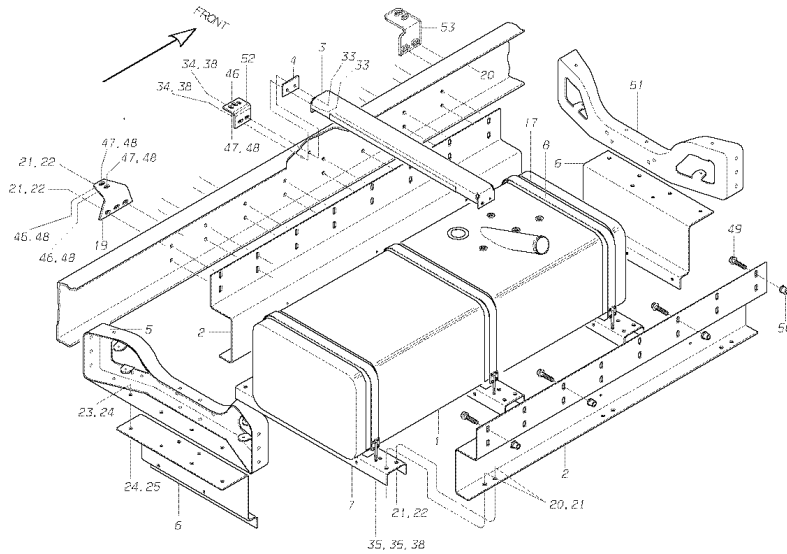

Models: A3FE, A3RE, CSFE, TCFE

**TANK INSTALLATION
MIDMOUNT**

60, 90, OR 100 GALLON

With Features:

FEATURE 40241

To CSN FE30073029 RE10073064

Key	PartNumber	Qty	Description	Comment

DR. 9/17/99	BY J.	---	1983329	K.
APP. 9/17/99	BY AB	WR1		REV

© BLUE BIRD BODY COMPANY. ALL RIGHTS RESERVED