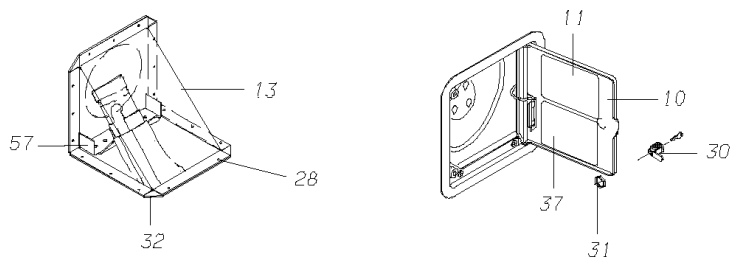

Models: A3FE, A3RE, C3FE
TANK INSTALLATION
MIDMOUNT
60, 90, OR 100 GALLON

With Features: FEATURE 40241
BSN: From RE ONLY CSN RE10124660

Key	PartNumber	Qty	Description	Comment