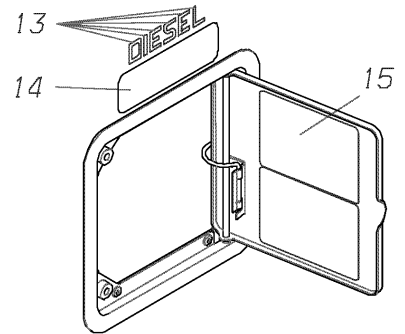

Models: **A3FE**
TANK INSTALLATION
8.3 EXPORT

Key	PartNumber	Qty	Description	Comment

DR. 10/01/02	BY TFM	19757471	H	
APP.	BY FBT		REV	

© BLUE BIRD BODY COMPANY. ALL RIGHTS RESERVED.