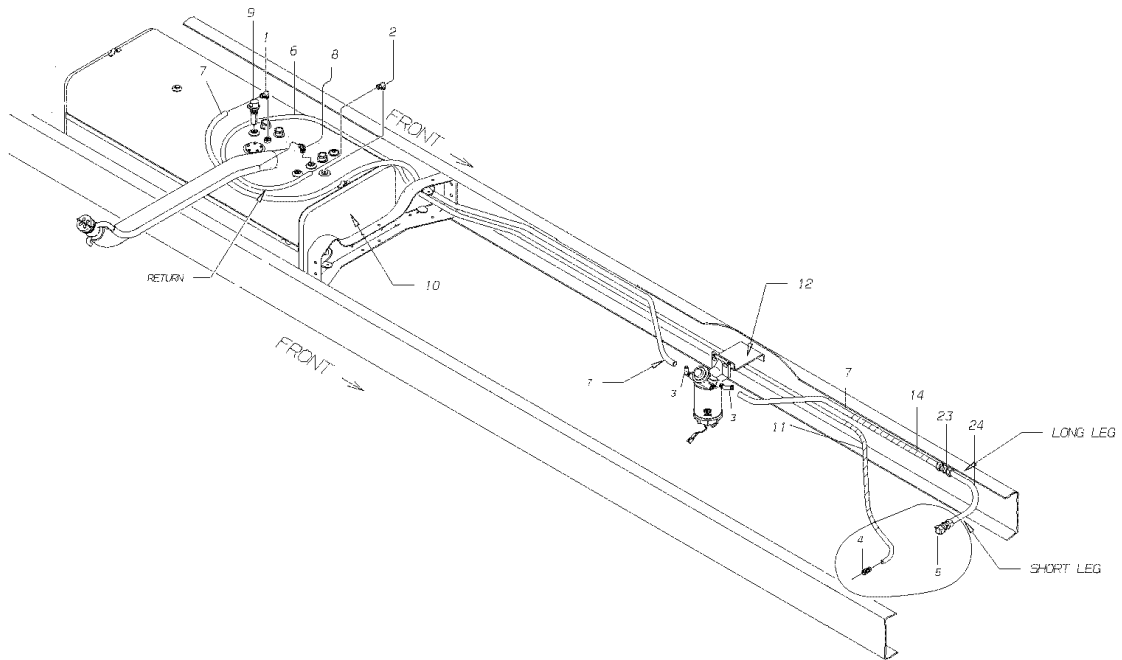

Models: A3FE, C3FE

CAT

C7

MIDMOUNT

With Features: FEATURE 40421-01, -02, -08, -10

BSN: From CSN 0198635 5/02/05

Key	PartNumber	Qty	Description	Comment