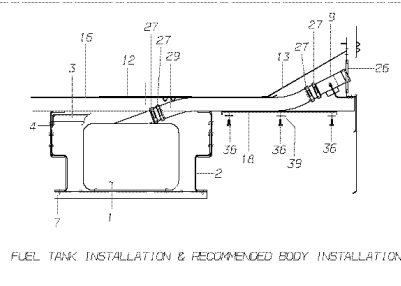

Models: A3FE, A3RE, CSFE, TCFE

**TANK INSTALLATION
MIDMOUNT**

60, 90, OR 100 GALLON

With Features:

FEATURE 40241

To CSN FE30073029 RE10073064

Key	PartNumber	Qty	Description	Comment

DR. 9/17/99	BY J.	---	1983329	K.
APP. 9/17/99	BY AB	WR1		REV

© BLUE BIRD BODY COMPANY. ALL RIGHTS RESERVED