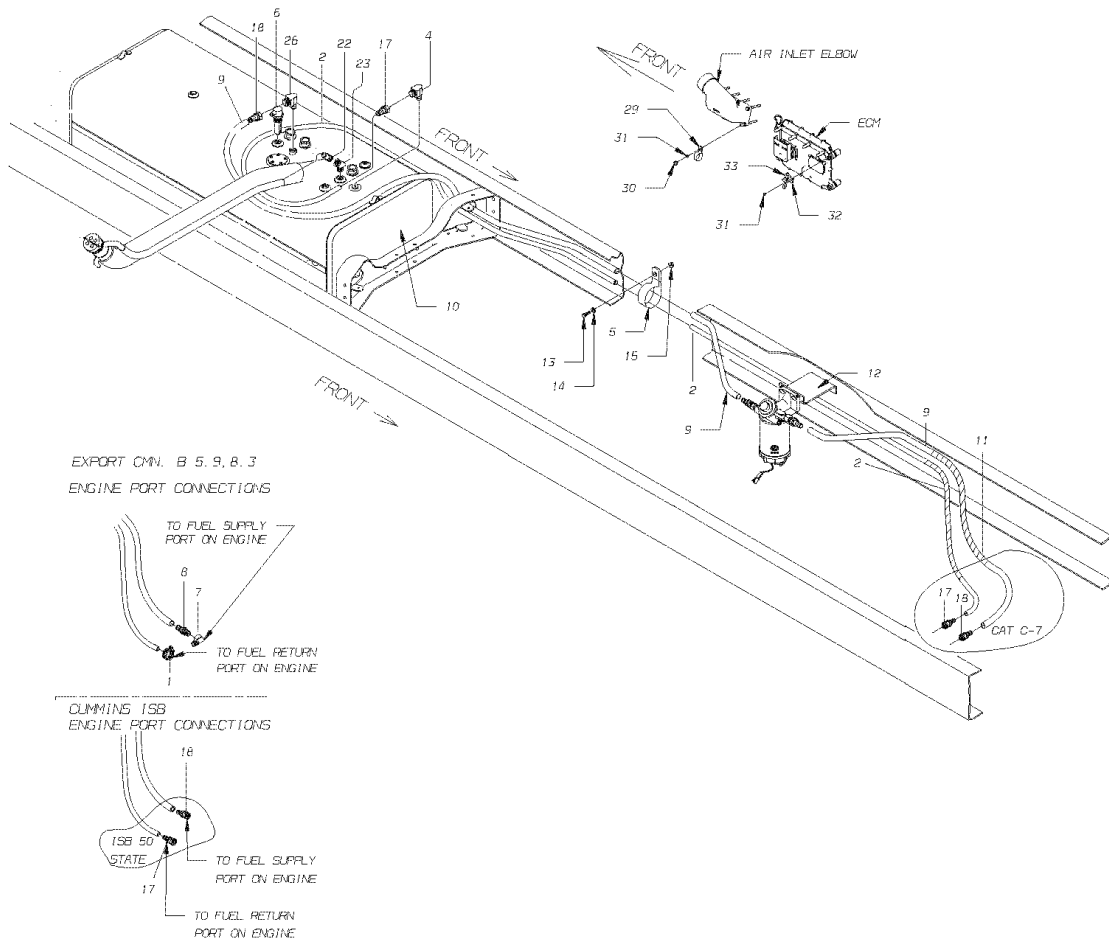

Models: A3FE, C3FE
CAT & CUMMINS
ISB, 8.3, 3126, C7
MIDMOUNT

With Features: FEATURE 40421 WITH CUMMINS (ISB), (8.3), CAT (3126), (C7)
BSN: From CSN 30124511 (11/03/02)
To CSN 0198634 05/01/05

Key	PartNumber	Qty	Description	Comment