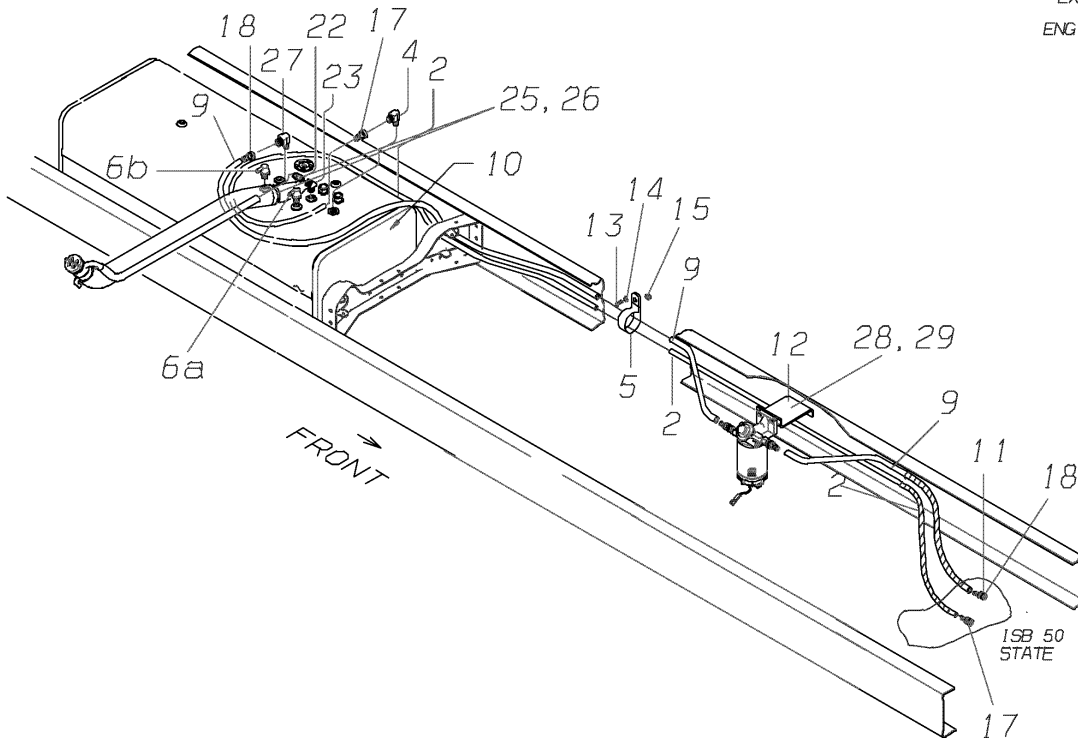

Models: A3FE
CAT & CUMMINS
ISB, 3126, 8.3
MIDMOUNT

With Features: FEATURE 40421 WITH FEATURE 40177 (ISB) OR 40187 (3126) OR 40185 (8.3)
To CSN 30124510 11/02/02

Key	PartNumber	Qty	Description	Comment

DR. 03/20/02	BY: TFM	1983345	R	
APP.	BY:	PRET	REV	

© BLUE BIRD BODY COMPANY. ALL RIGHTS RESERVED

EXPORT CMN. B 5.9, 8.3
ENGINE PORT CONNECTIONS

CAT 3126
ENGINE PORT CONNECTIONS