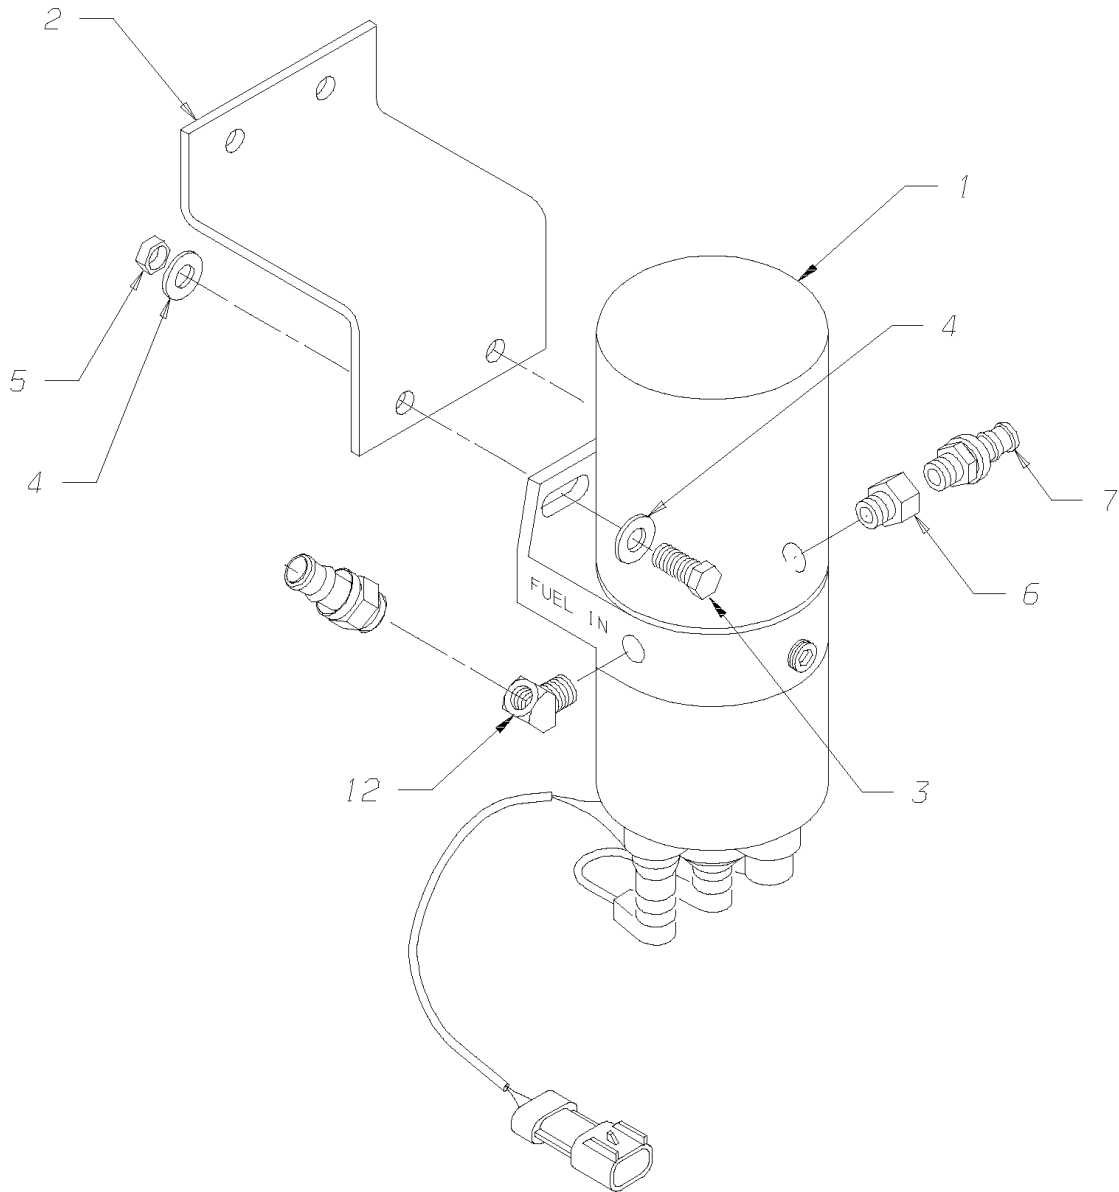

Models: A3FE, A3RE, CSFE, TCFE
FUEL AND WATER SEPARATOR
With Features: FEATURE 40233-02

Key	PartNumber	Qty	Description	Comment