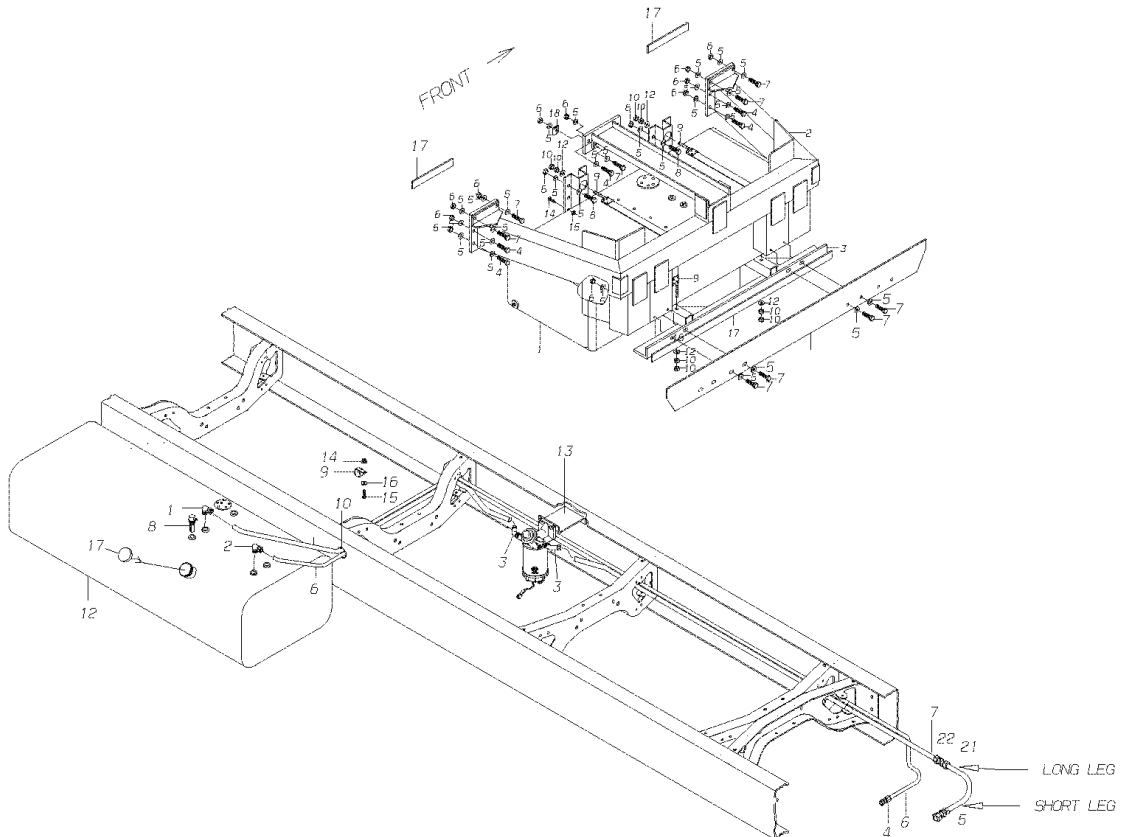

Models: A3FE, C3FE
CAT
SIDEMOUNT TANK
C7, AMBULANCE
With Features: FEATURE 31036-01
BSN: From CSN 198635 5/02/05

Key	PartNumber	Qty	Description	Comment
-----	------------	-----	-------------	---------

DECAL AND PLATE INSTALLATION FOR FUEL DOOR