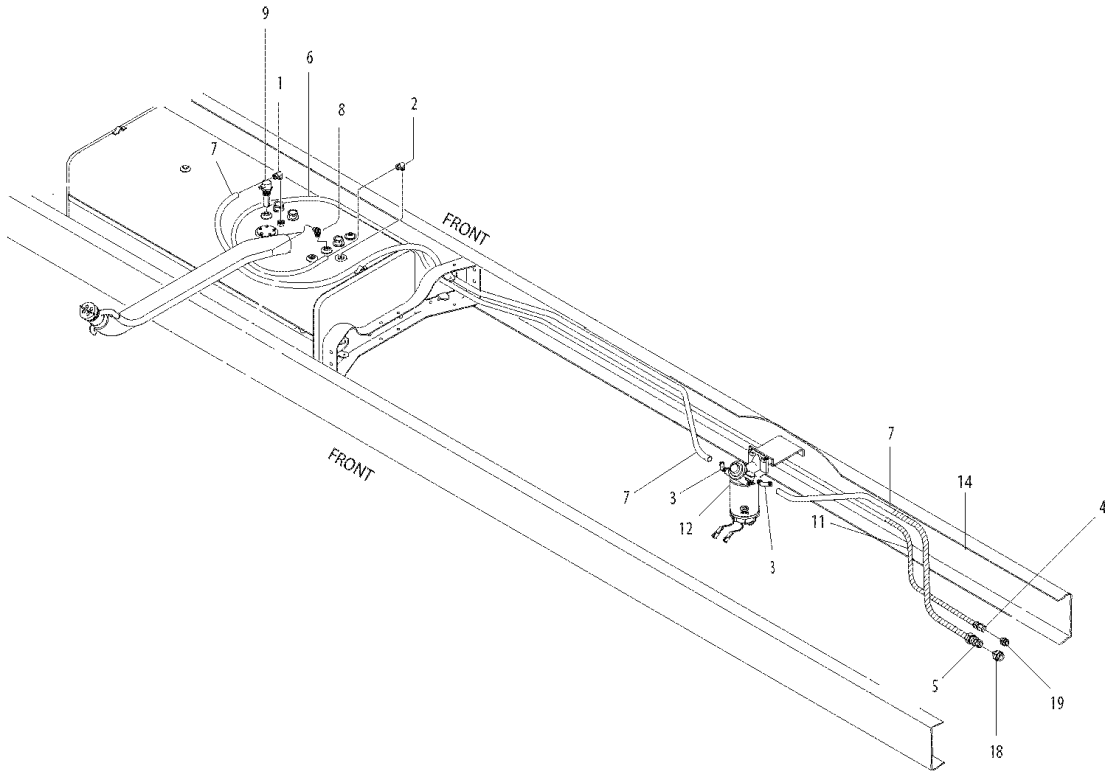

Models: A3FE, C3FE
CAT
C7 07

With Features: MIDMOUNT TANK
FEATURE 40241-01, -02, -08, -10

Key	PartNumber	Qty	Description	Comment