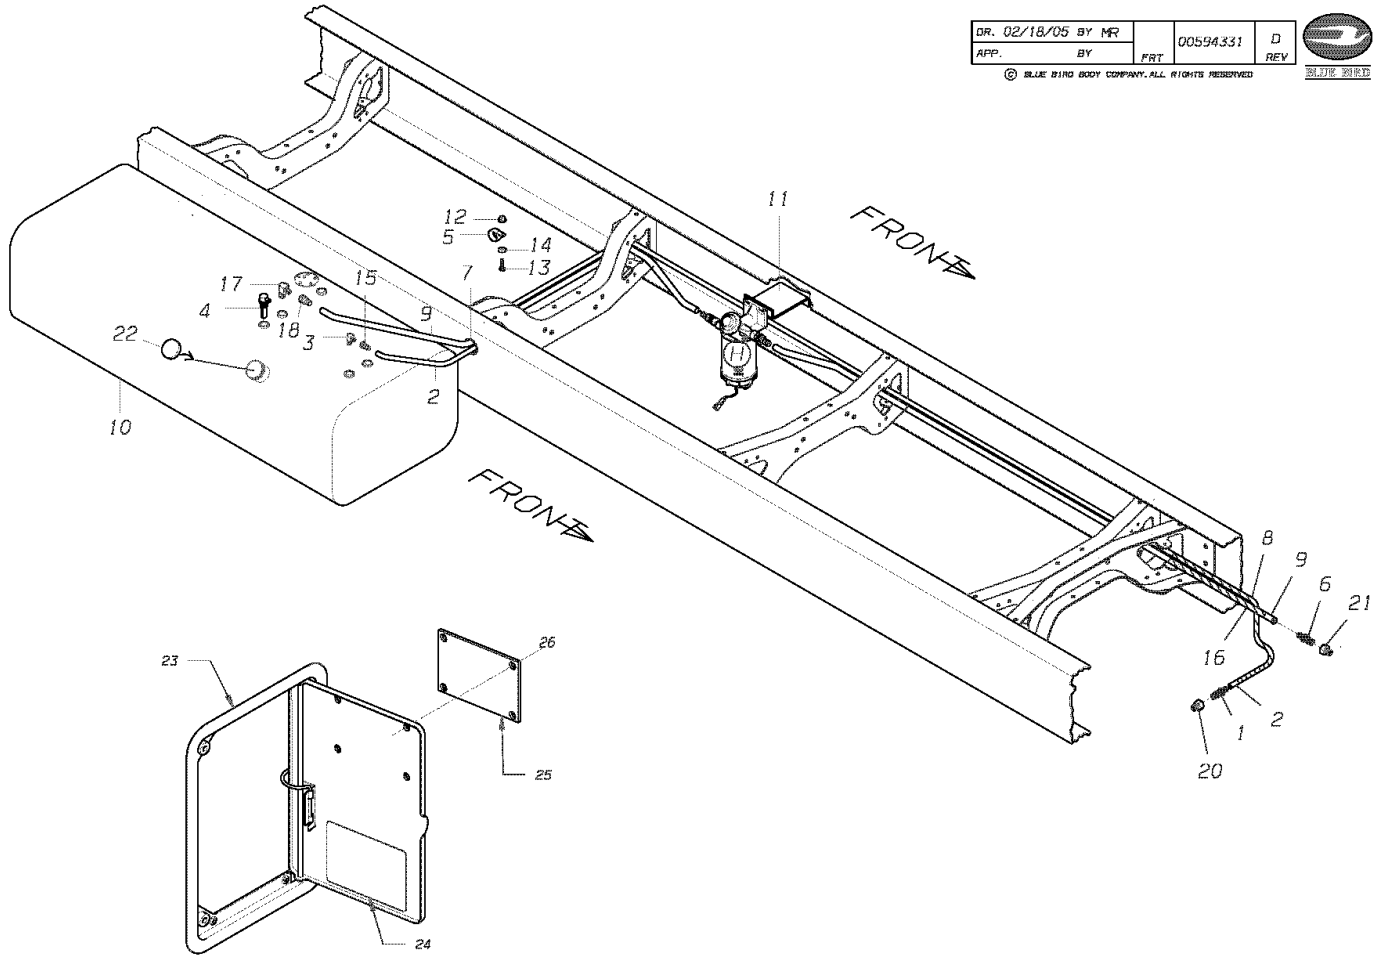

Models: A3FE, C3FE
FUEL SYSTEM
SIDEMOUNT TANK
AMBULANCE

With Features: FEATURE 31036-01
BSN: From CSN 20030331 03/26/03
To CSN 198634 5/01/05

Key	PartNumber	Qty	Description	Comment

DR. 02/18/05 BY MR	00594331	D	
APP. BY FRT	REV		

© BLUE BIRD BODY COMPANY. ALL RIGHTS RESERVED