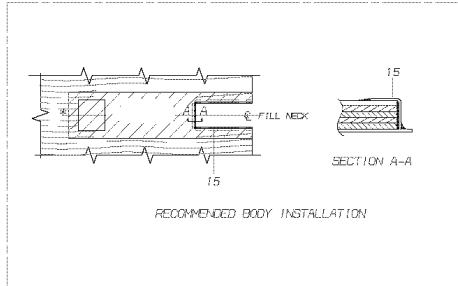

Models: A3FE, A3RE, CSFE, TCFE

**TANK INSTALLATION
MIDMOUNT**

60, 90, OR 100 GALLON

With Features:

FEATURE 40241

To CSN FE30073029 RE10073064

Key	PartNumber	Qty	Description	Comment

DR. 9/17/99	BY J.	---	1983329	K.
APP. 9/17/99	BY AB	WR1		REV

© BLUE BIRD BODY COMPANY. ALL RIGHTS RESERVED