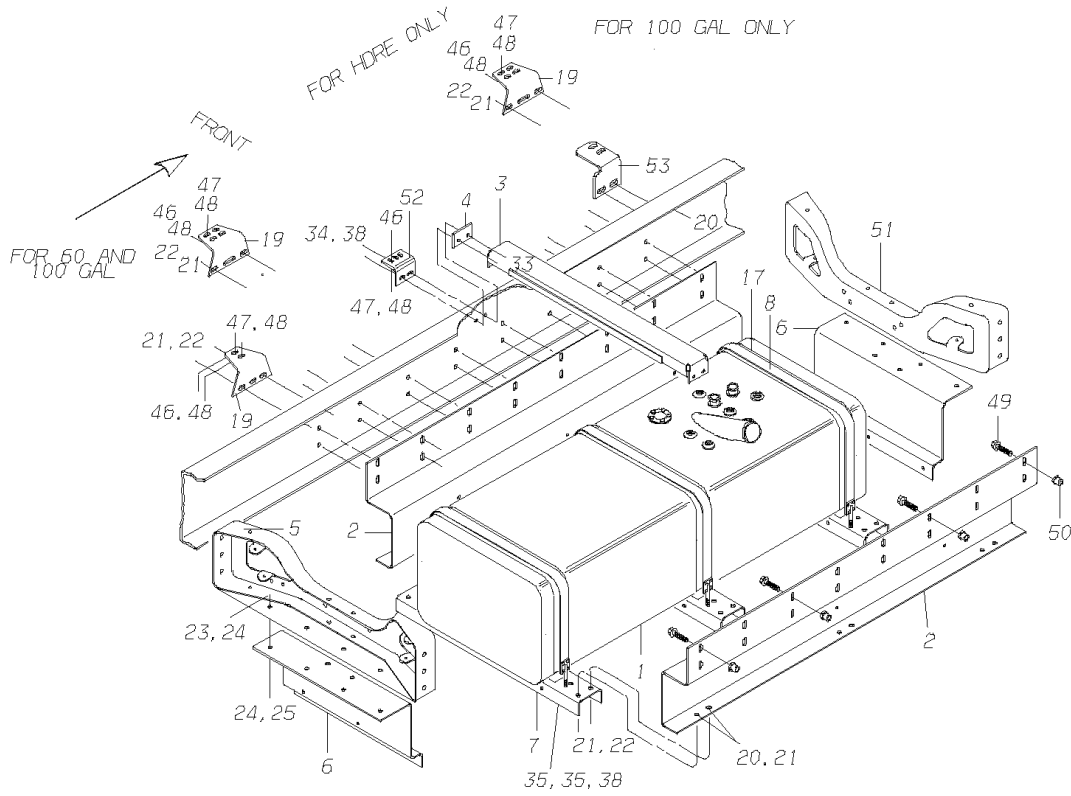

Models: A3FE, A3RE, C3FE
TANK INSTALLATION
MIDMOUNT
60, 90, OR 100 GALLON

With Features: FEATURE 40241
BSN: From RE ONLY CSN RE10124660

Key	PartNumber	Qty	Description	Comment