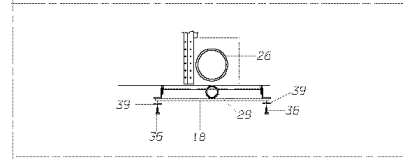

Models: A3FE, A3RE, CSFE, TCFE

**TANK INSTALLATION
MIDMOUNT**

60, 90, OR 100 GALLON

With Features:

FEATURE 40241

To CSN FE30073029 RE10073064

Key	PartNumber	Qty	Description	Comment

DR. 9/17/99	BY J.	---	1983329	K.
APP. 9/17/99	BY AB	WR1		REV

© BLUE BIRD BODY COMPANY. ALL RIGHTS RESERVED