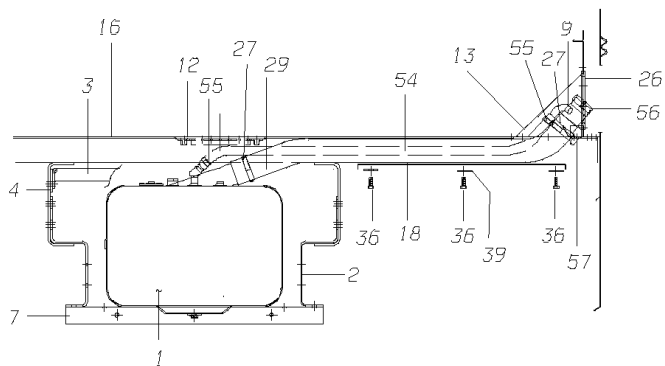

Models: A3FE, A3RE, C3FE
TANK INSTALLATION
MIDMOUNT
60, 90, OR 100 GALLON

With Features: FEATURE 40241
BSN: From RE ONLY CSN RE10124660

Key	PartNumber	Qty	Description	Comment