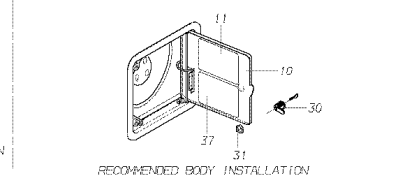

Models: A3FE, A3RE, CSFE, TCFE

**TANK INSTALLATION
MIDMOUNT**

60, 90, OR 100 GALLON

With Features:

FEATURE 40241

To CSN FE30073029 RE10073064

Key	PartNumber	Qty	Description	Comment

DR. 9/17/99	BY J.	---	1983329	K.
APP. 9/17/99	BY AB	WR1		REV

© BLUE BIRD BODY COMPANY. ALL RIGHTS RESERVED