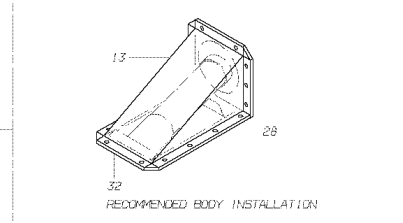

Models: A3FE, A3RE, CSFE, TCFE

**TANK INSTALLATION
MIDMOUNT**

60, 90, OR 100 GALLON

With Features:

FEATURE 40241

To CSN FE30073029 RE10073064

Key	PartNumber	Qty	Description	Comment

DR. 9/17/99	BY J.	---	1983329	K.
APP. 9/17/99	BY AB	WR1		REV

© BLUE BIRD BODY COMPANY. ALL RIGHTS RESERVED