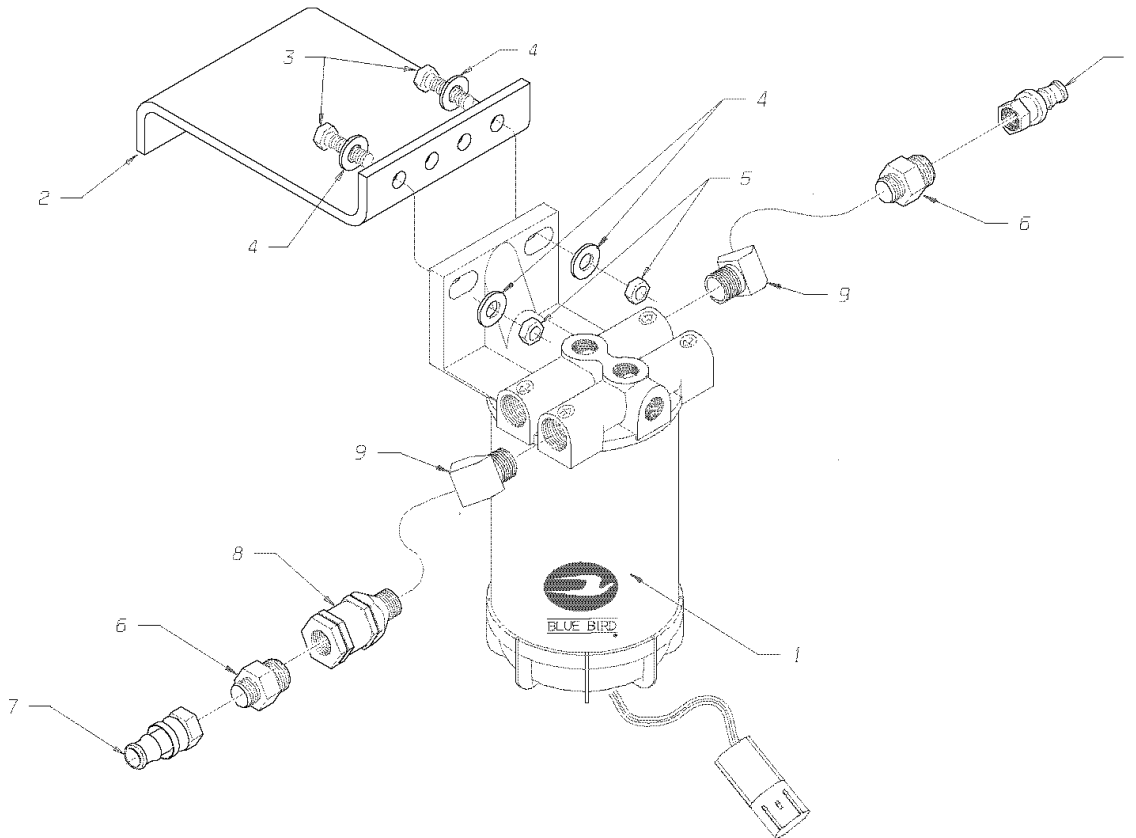

Models: A3FE, A3RE, CSFE, QBRE
FUEL AND WATER SEPARATOR
With Features: FEATURE 40233-05

Key	PartNumber	Qty	Description	Comment

DR. 9/1/00	BY JL	---	1983303	A	
APP. 9/1/00	BY PF	FRT		REY	

© BLUE BIRD BODY COMPANY. ALL RIGHTS RESERVED