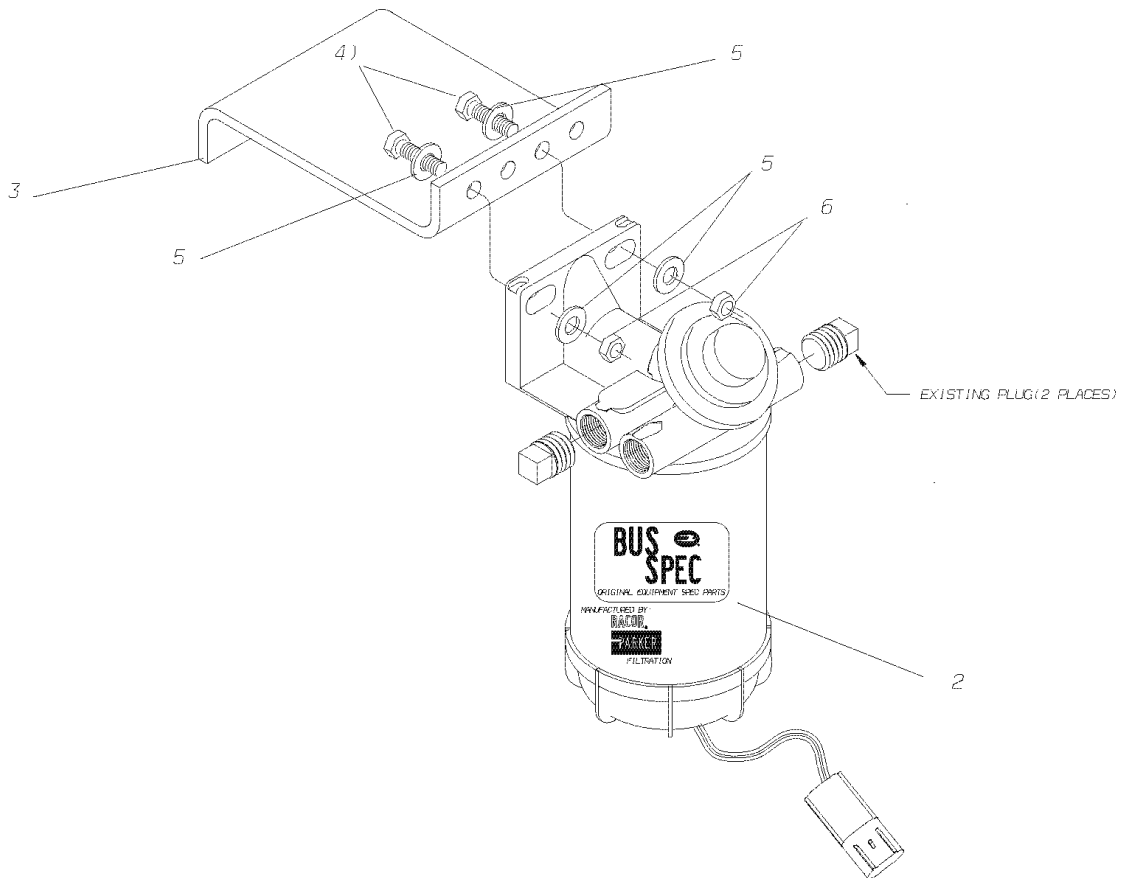

Models: A3FE, CEFE
**FUEL AND WATER SEPARATOR
HEATED**

With Features: FEATUREURE 40233-06, OR 40233-06 WITH 31063-01

Key	PartNumber	Qty	Description	Comment