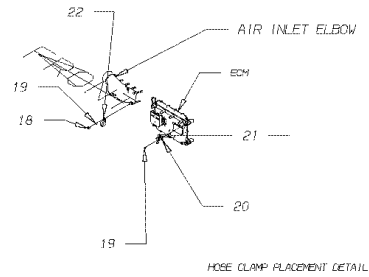

Models: A3FE, C3FE

CAT

C7

MIDMOUNT

With Features: FEATURE 40421-01, -02, -08, -10

BSN: From CSN 0198635 5/02/05

Key	PartNumber	Qty	Description	Comment