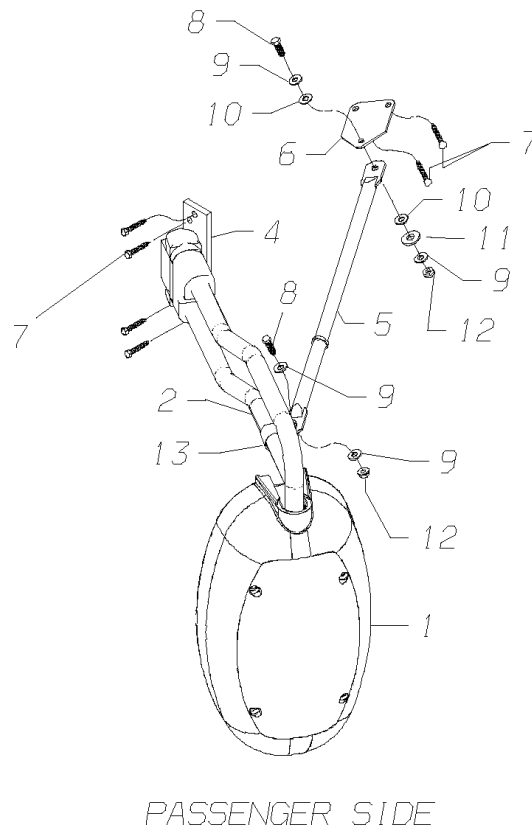

Models: A3FE, A3RE, C1FE, GMCV, SBCV, TCFE
EXTERIOR
ROSCO AVIA, 9 X 17
DETENT

With Features: FEATURE 30483-08

Key	PartNumber	Qty	Description	Comment