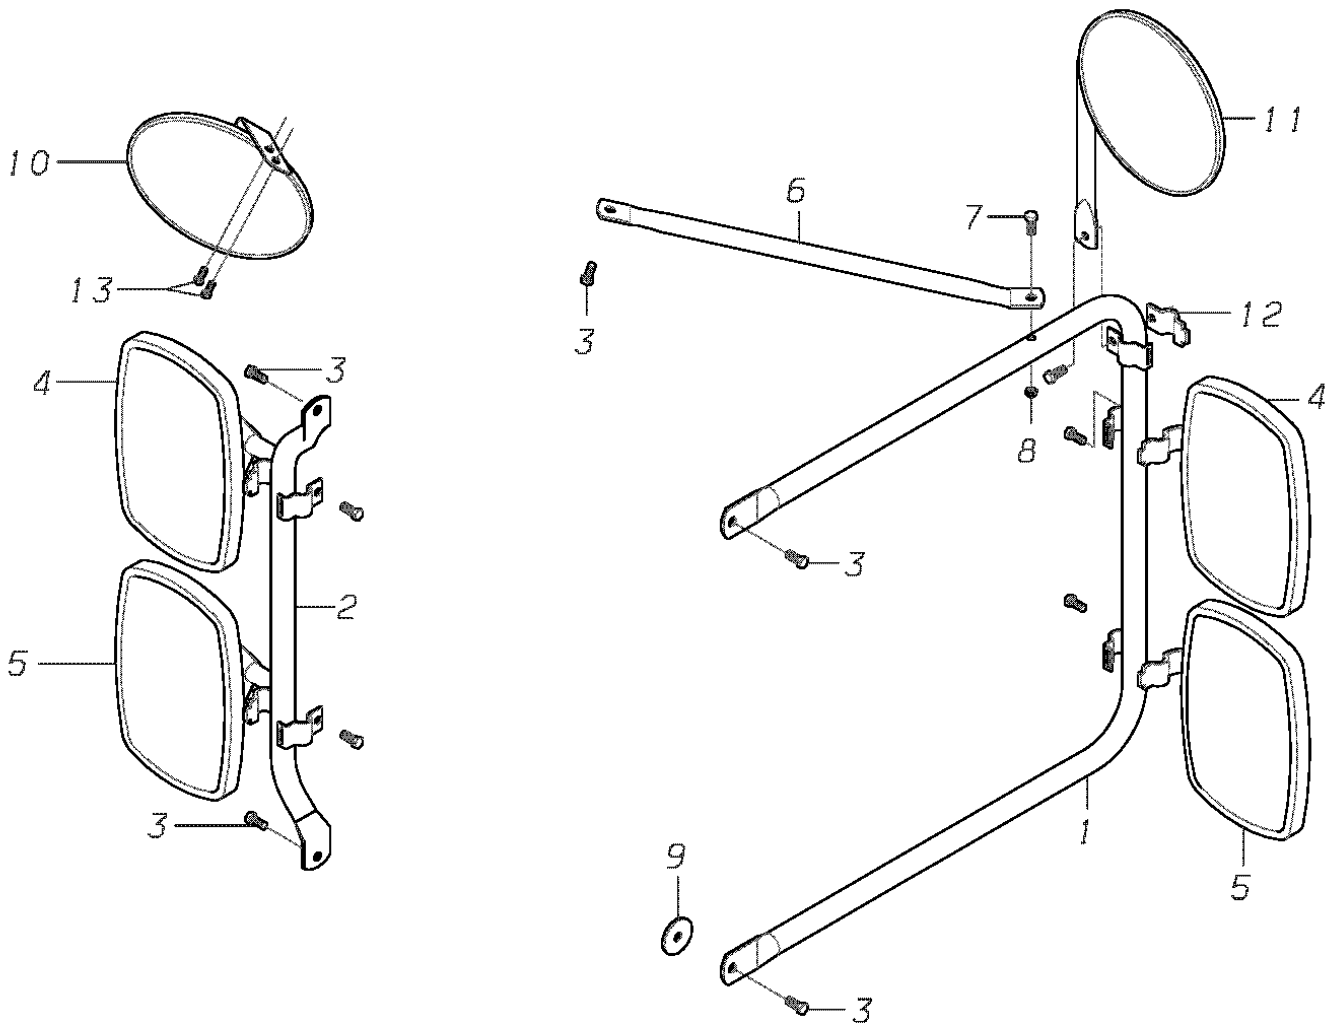

Models: AAFE, AARE, A3FE, A3RE, C1FE, TCFE, TCRE, TSFE
EXTERIOR
RH & LH
WITH JUNIOR DOLLY MIRRORS
STD.

With Features:

Key	PartNumber	Qty	Description	Comment

DR. 9/21/95 BY DB		1645381	C
APP. 9/21/95 BY PF	FRT		REV

© BLUE BIRD BODY COMPANY. ALL RIGHTS RESERVED

BLUE BIRD

LH INSTALLATION

RH INSTALLATION