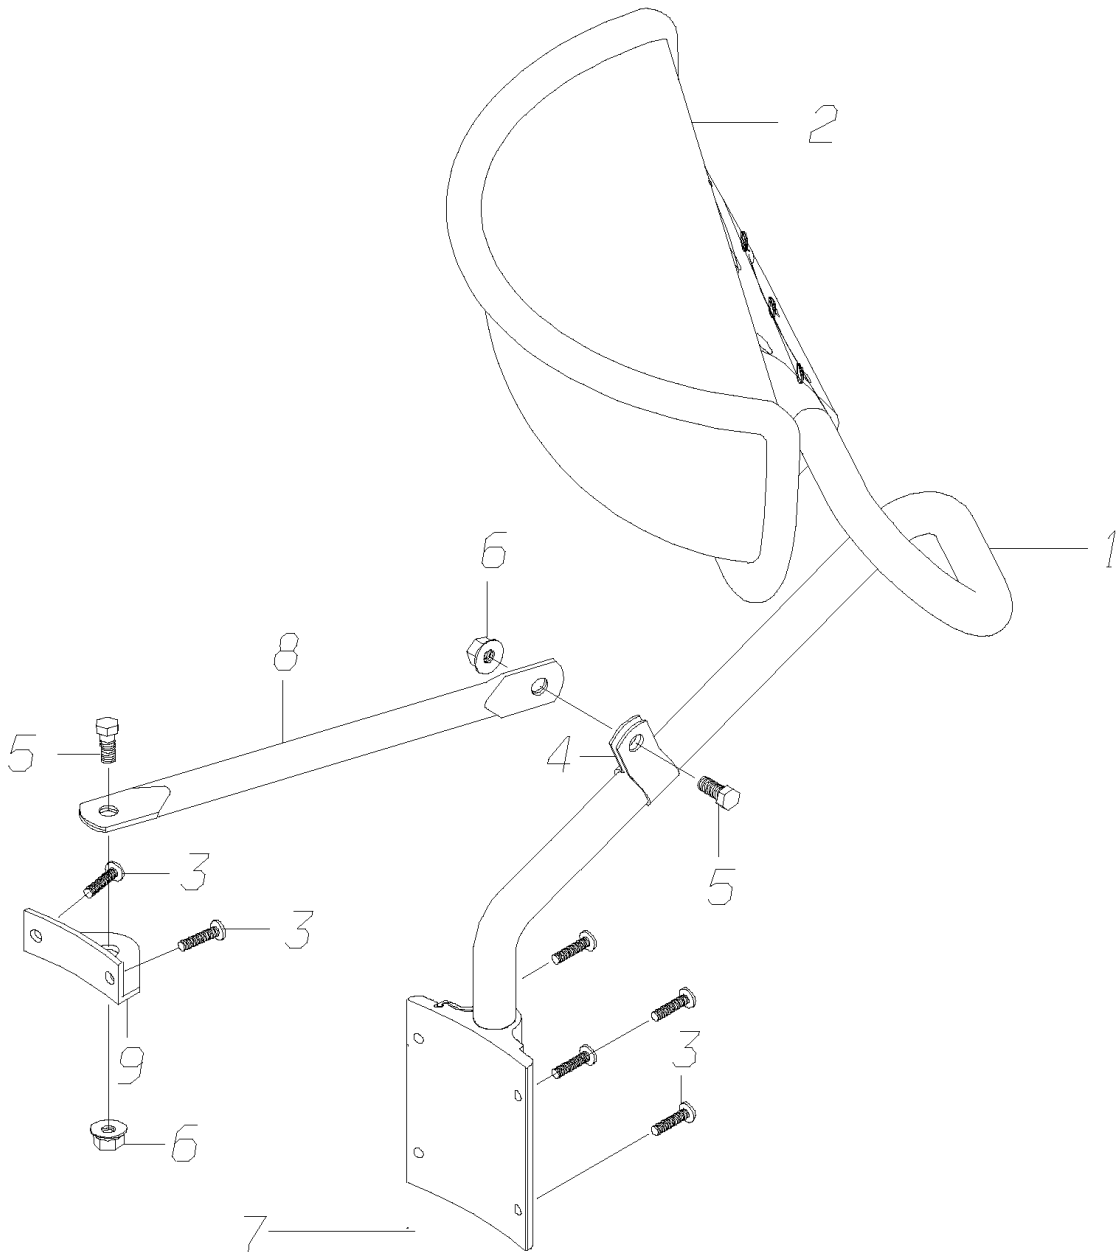

Models: A3FE, A3RE, TCFE, TCRE, TSFE
EXTERIOR
BUS BOY
DRIVER AND PASSENGER SIDE
CANADIAN UNITS ONLY
With Features: FEATURE 30484

Key	PartNumber	Qty	Description	Comment