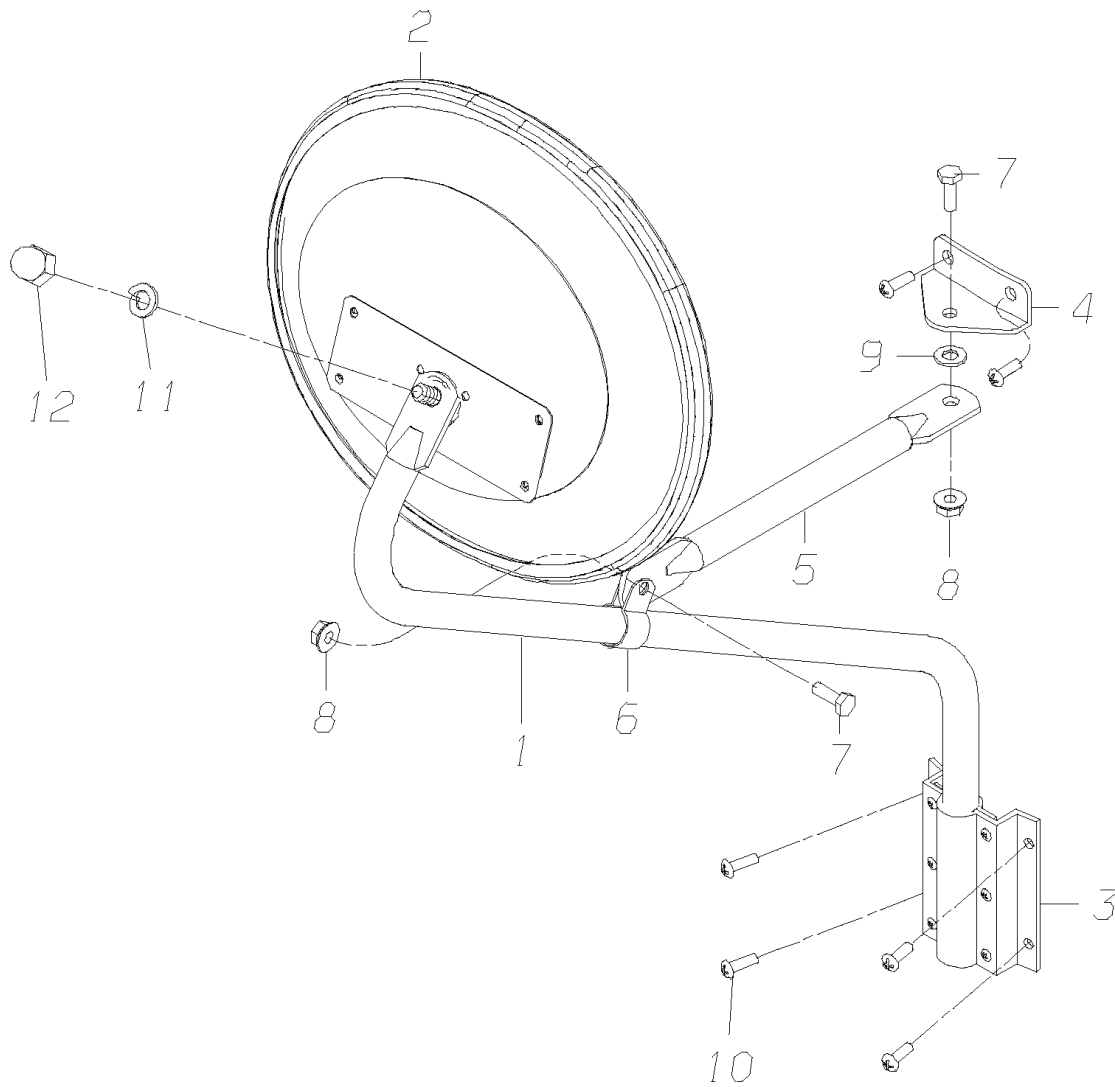

Models: A3FE, A3RE, C1FE, TCFE
EXTERIOR
With Features: ROSCO CROSSVIEW, MINI-HAWKEYE
FEATURE 30484-05

Key	PartNumber	Qty	Description	Comment