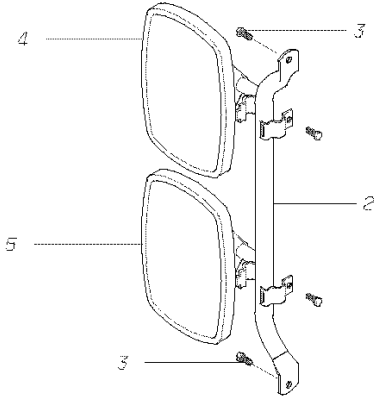

Models: AAFE, AARE, A3FE, A3RE, C1FE, T2RE, TCEV, TCFE, TCRE, TSFE

With Features: EXTERIOR
RH & LH
STD.

Key	PartNumber	Qty	Description	Comment

IMP. 10/19/98 BY J.L.	---	184455.3	REV	
APP. 10/19/98 BY AB	PRT			

© BLUE BIRD BODY COMPANY. ALL RIGHTS RESERVED

LH INSTALLATION