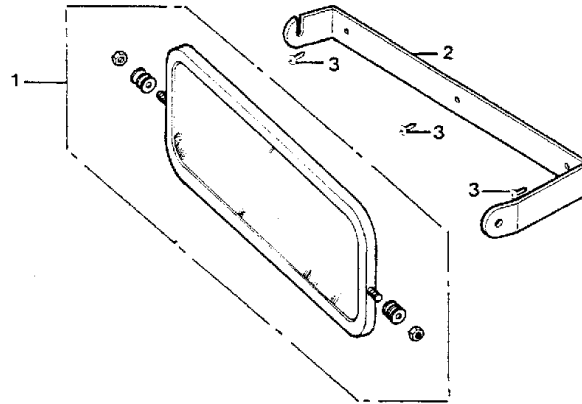

TCRE, VCTA

Models: AAFE, AARE, A3FE, A3RE, C1FE, CSFE, CSRE, GMCV, GPWB, MBWB, SBCV, TCFE,

INTERIOR
6 X 16 & 6 X 30

Key	PartNumber	Qty	Description	Comment

DR. 7/26/82 BY JDT	8000820
APP 7/26/82 BY SHW/P	

© 1983 BLUE BIRD BODY COMPANY
ALL RIGHTS RESERVED