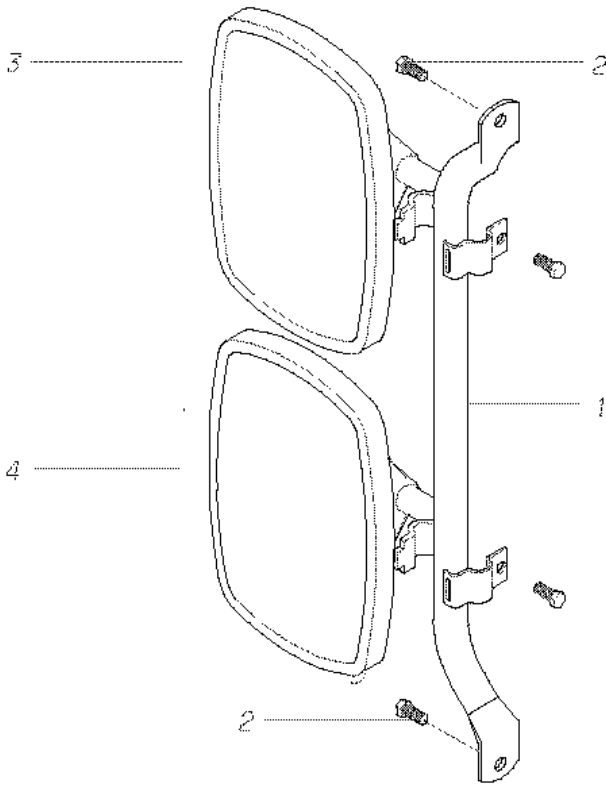

Models: A3FE, A3RE, TCFE, TCRE, TSFE
EXTERIOR
NOMAD
DRIVER SIDE

With Features: FEATURE 30483-01, -02

Key	PartNumber	Qty	Description	Comment

DR. 8/14/98	BY JL	---	1987353	
APP. 8/14/98	BY AB	FRT		REV

© BLUE BIRD BODY COMPANY. ALL RIGHTS RESERVED

LH INSTALLATION