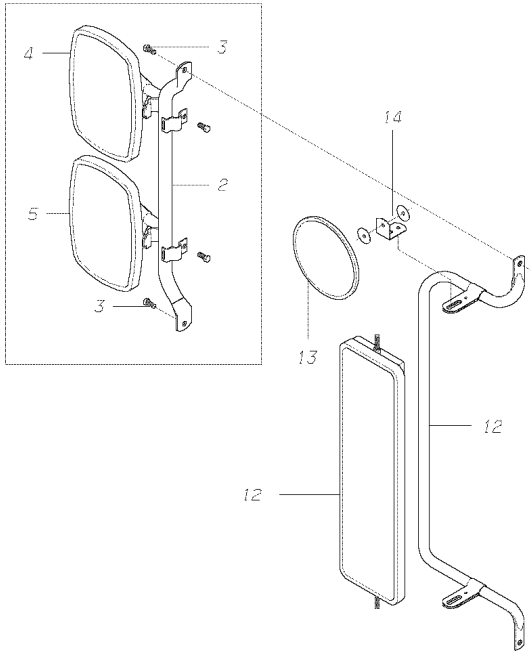

Models: **A3FE, A3RE, AAFE, AARE, C1FE, GMCV, MBWB, SBCV, T2RE, TCPE, TCRE, TSPE**
EXTERIOR
LOMAR

Key	PartNumber	Qty	Description	Comment

DR. 6-19-98	BY: JL			
APP. 6-19-98	BY: AB	FRT	1933571	A
© BLUE BIRD BODY COMPANY. ALL RIGHTS RESERVED				

LH INSTALLATION