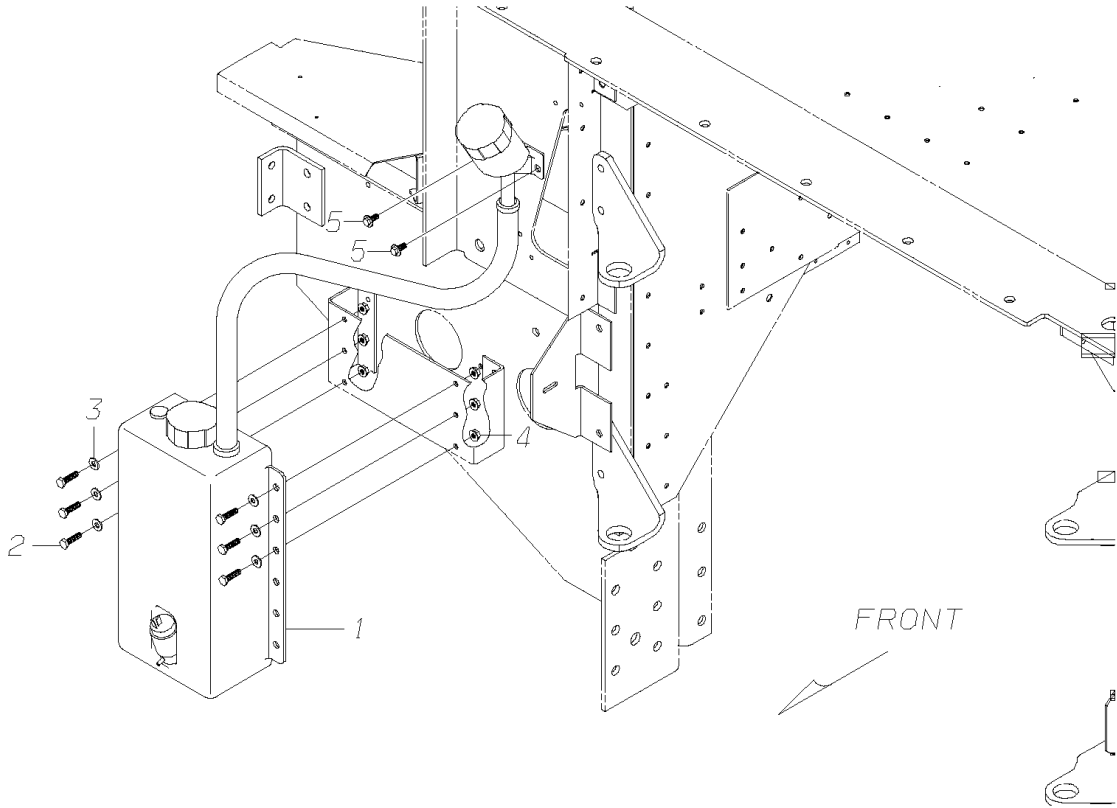

**Body**

**400 Windshield Wipers**

WASHER RESERVOIR

---

WIPERS & ARMS 1

DRIVER & PASSENGER SIDE

*To BSN B10139339 F10056664 F20056734 L10121874* 2

DRIVER SIDE (ROAD SIDE)

*From BSN B10139340 F10056665 F20056735 L10121875* 3

PASSENGER SIDE (CURB SIDE)

*From BSN B10139340 F10056665 F20056735 L10121875* 4

---

Models: A3FE, C3FE  
WASHER RESERVOIR

Key	PartNumber	Qty	Description	Comment
-----	------------	-----	-------------	---------