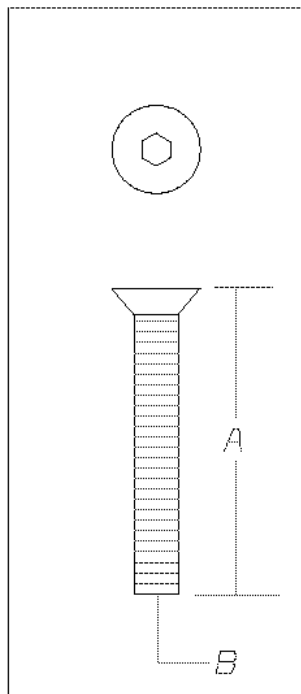

Body

470 Hardware

SCREW CHART

COUNTERSUNK FLATHEAD

Models: AAFE, AARE, A1VC, A3FE, A3RE, B1VC, B2VC, B4RE, C1FE, C4RE, C5ER, C5EV, CSFE, CSRE, GMCV, GPWB, MBWB, Q4RE, QBEV, QBRE, R3RE, SAFE, SARE, SBCV, SCFE, SCRE, STFE, STRE, T2RE

**SCREW CHART
COUNTERSUNK FLATHEAD**

Key	PartNumber	Qty	Description	Comment
-----	------------	-----	-------------	---------

DR. 8/28/96	BY LMS	A	1752807	F
APP. 8/28/96	BY AB	FRT		REV

© BLUE BIRD BODY COMPANY. ALL RIGHTS RESERVED

Models: AAFE, AARE, A1VC, A3FE, A3RE, B1VC, B2VC, B4RE, C1FE, C4RE, C5ER, C5EV, CSFE, CSRE, GMCV, GPWB, MBWB, Q4RE, QBEV, QBRE, R3RE, SAFE, SARE, SBCV, SCFE, SCRE, STFE, STRE, T2RE

**SCREW CHART
COUNTERSUNK FLATHEAD**

Key	PartNumber	Qty	Description	Comment
	1404334		SCREW,ALLEN,M8-1.25 X 25	
	1404334		SCREW,ALLEN,M8-1.25 X 25	
	1419993	2.7	SCREW,ALLEN,5/16 X 2 3/4 CSK,FLAT HEAD	