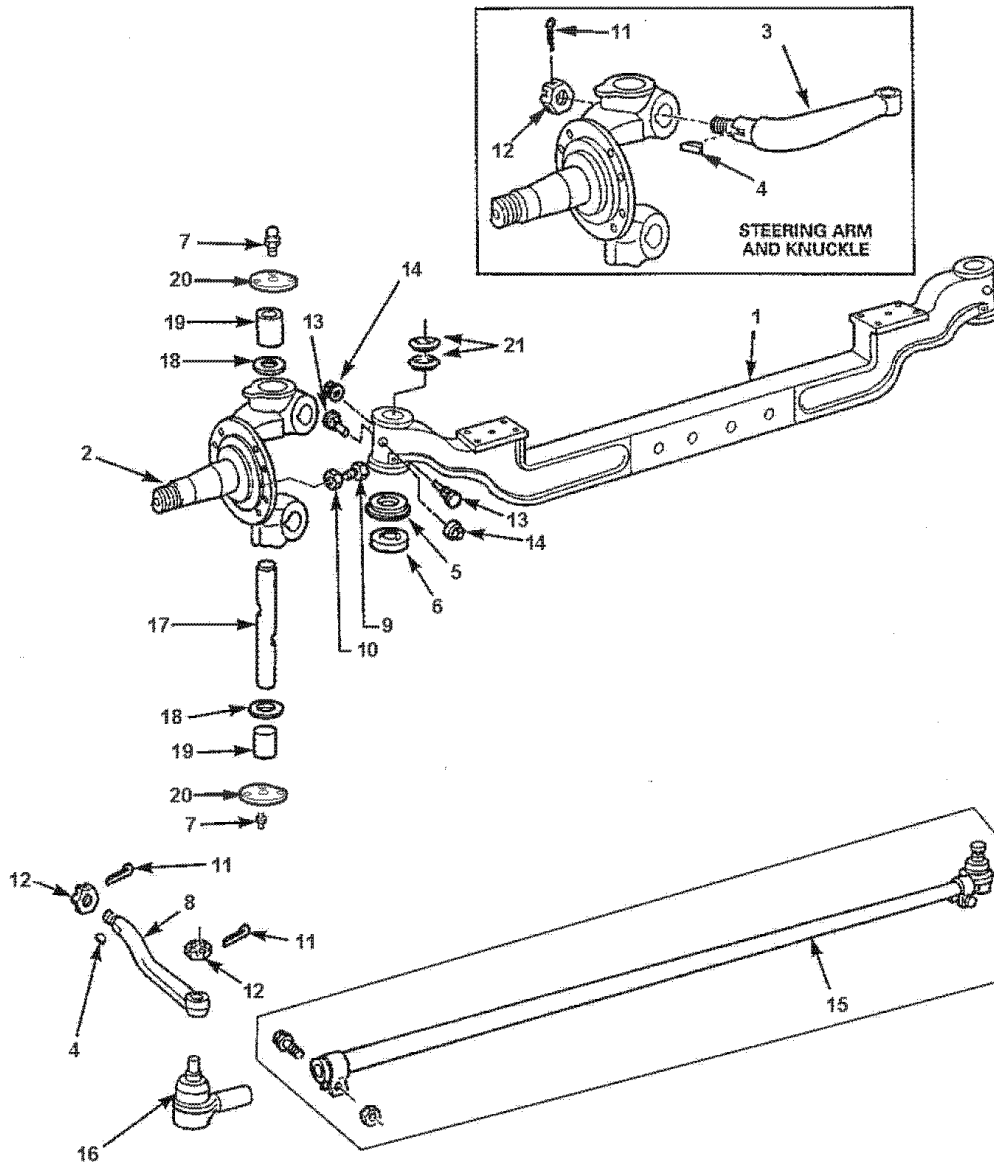

Models: A3RE, CSRE, QBRE
MERITOR
FG941
BSN: From CSN 30046776 11/05/01

Key	PartNumber	Qty	Description	Comment