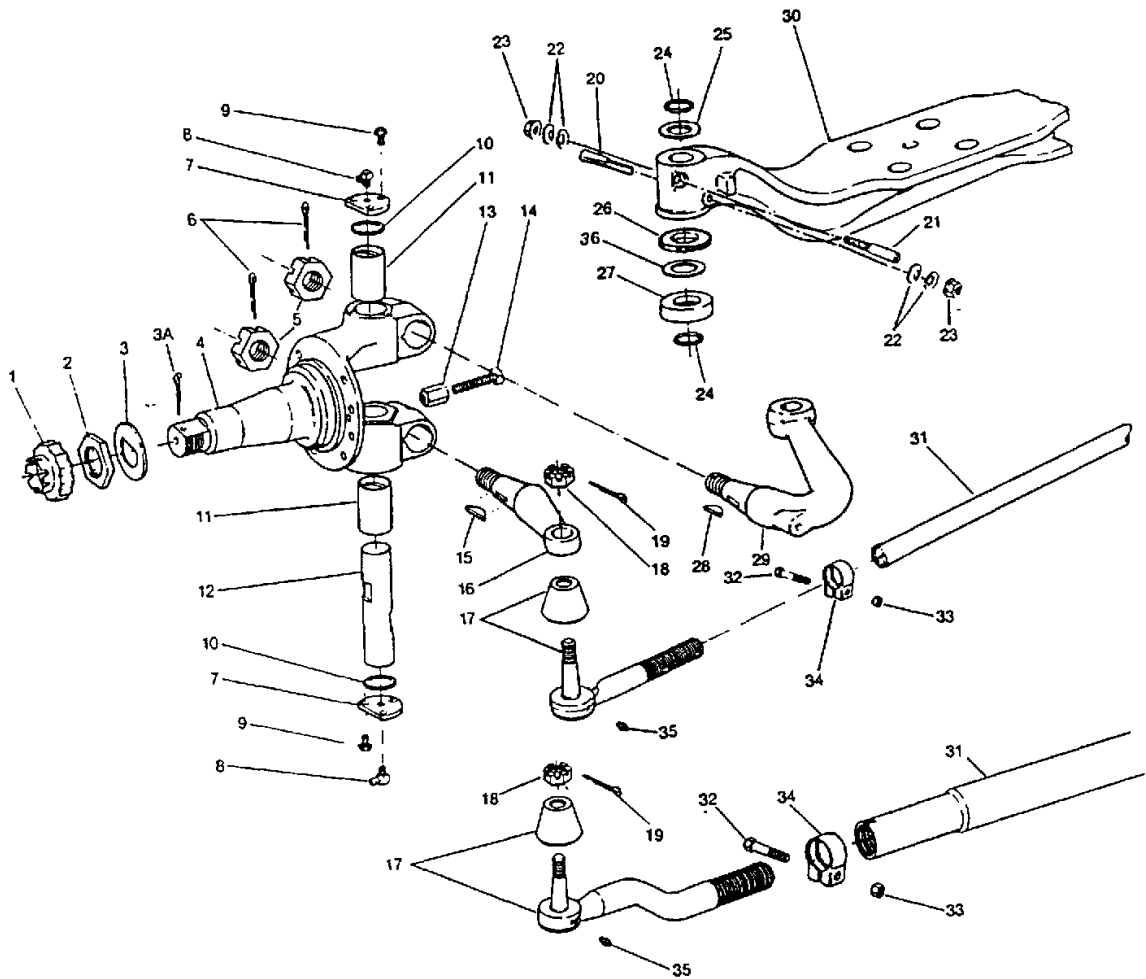

Models: A3RE
SPICER
I120
With Features: FEATURE 40000-01
BSN: From CSN 10014220 09/23/98
To CSN 10096695 RE 11/04/01

Key	PartNumber	Qty	Description	Comment