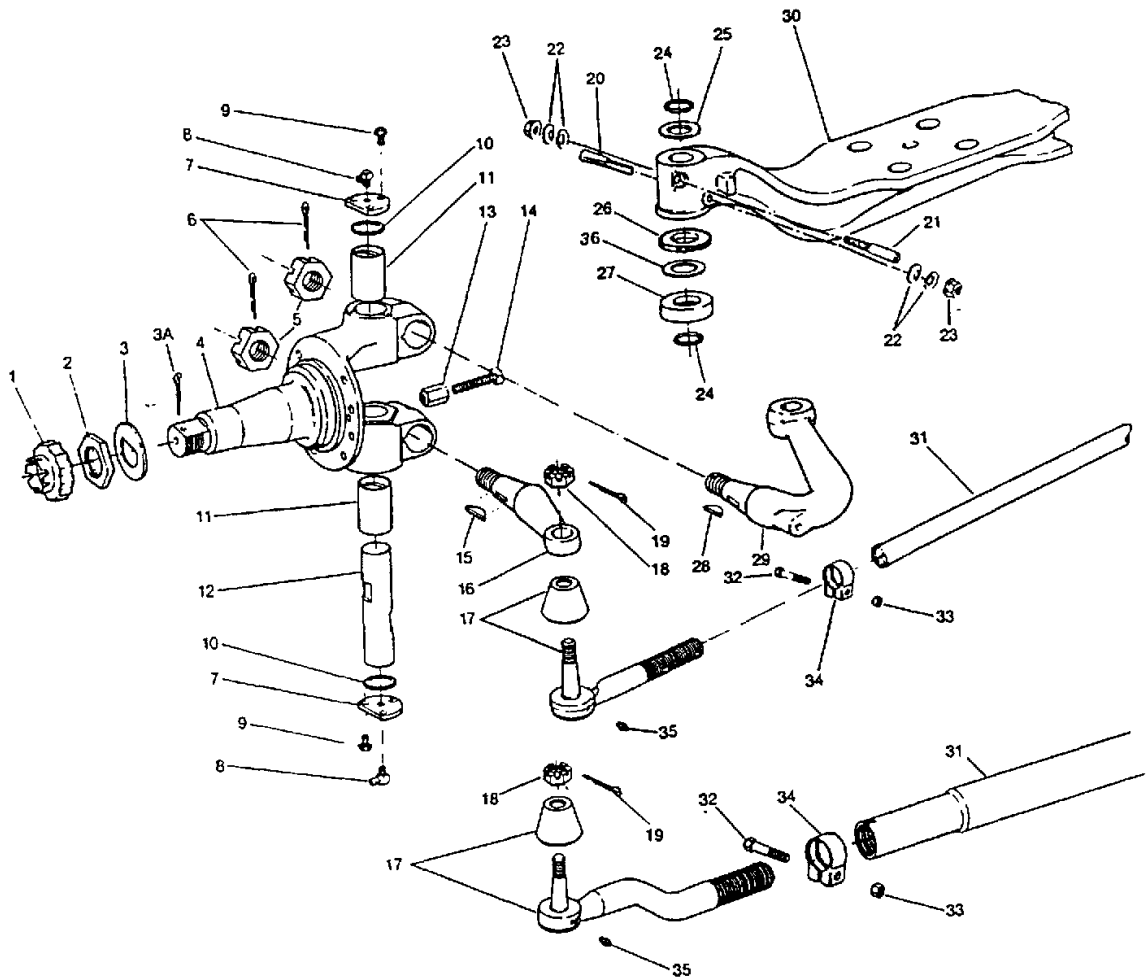

Models: AAFE, AARE, A3FE, A3RE, CSFE, CSRE, QBRE, TCFE, TCRE
SPICER
I146
BSN: From CSN 1005140 FE 0999659 RE 05/19/97
To CSN 30096775 FE, CSN 10096695 RE 11/04/01

Key	PartNumber	Qty	Description	Comment