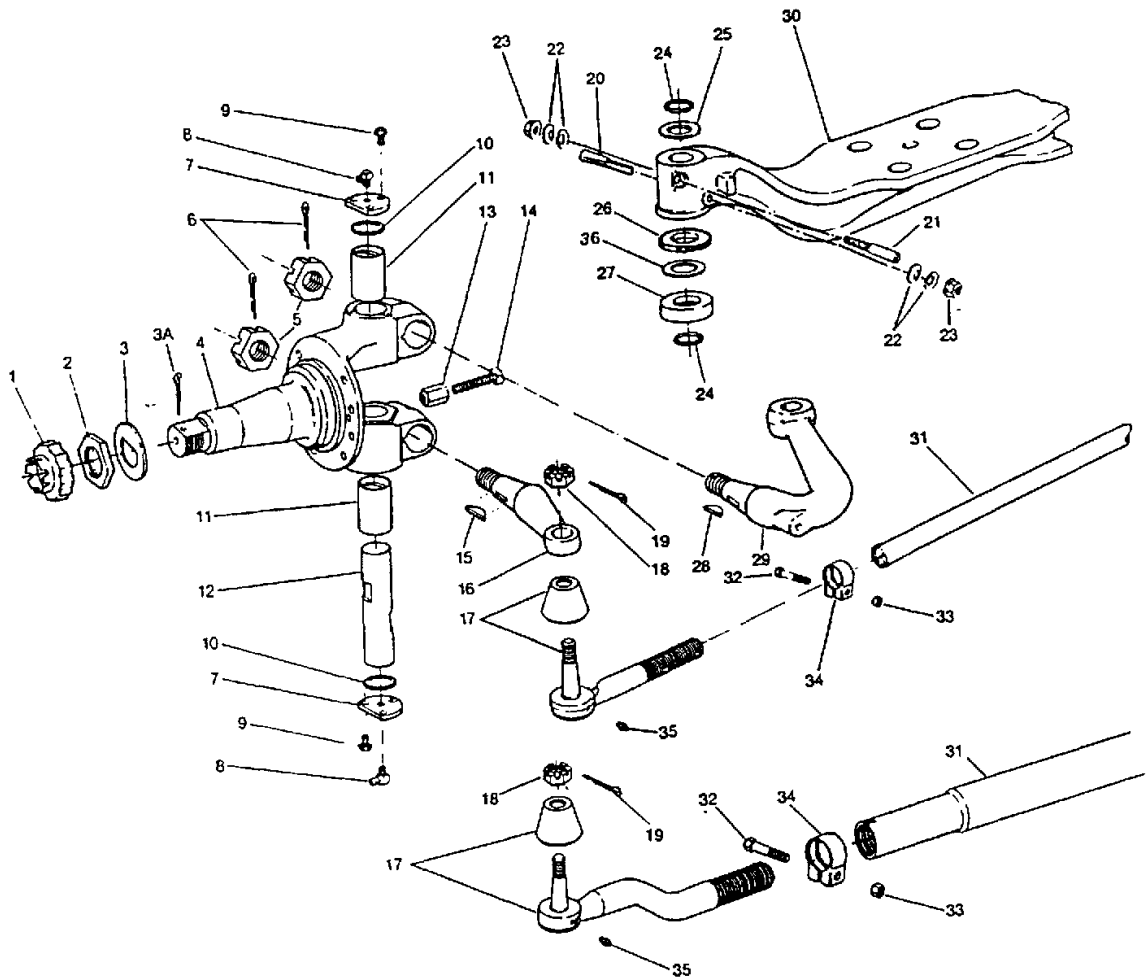

Models: A3RE
SPICER
I146

With Features: FEATURE 40000-02, 03
BSN: From CSN 1001420 09/23/98
To CSN 10062220 06/04/00

Key	PartNumber	Qty	Description	Comment