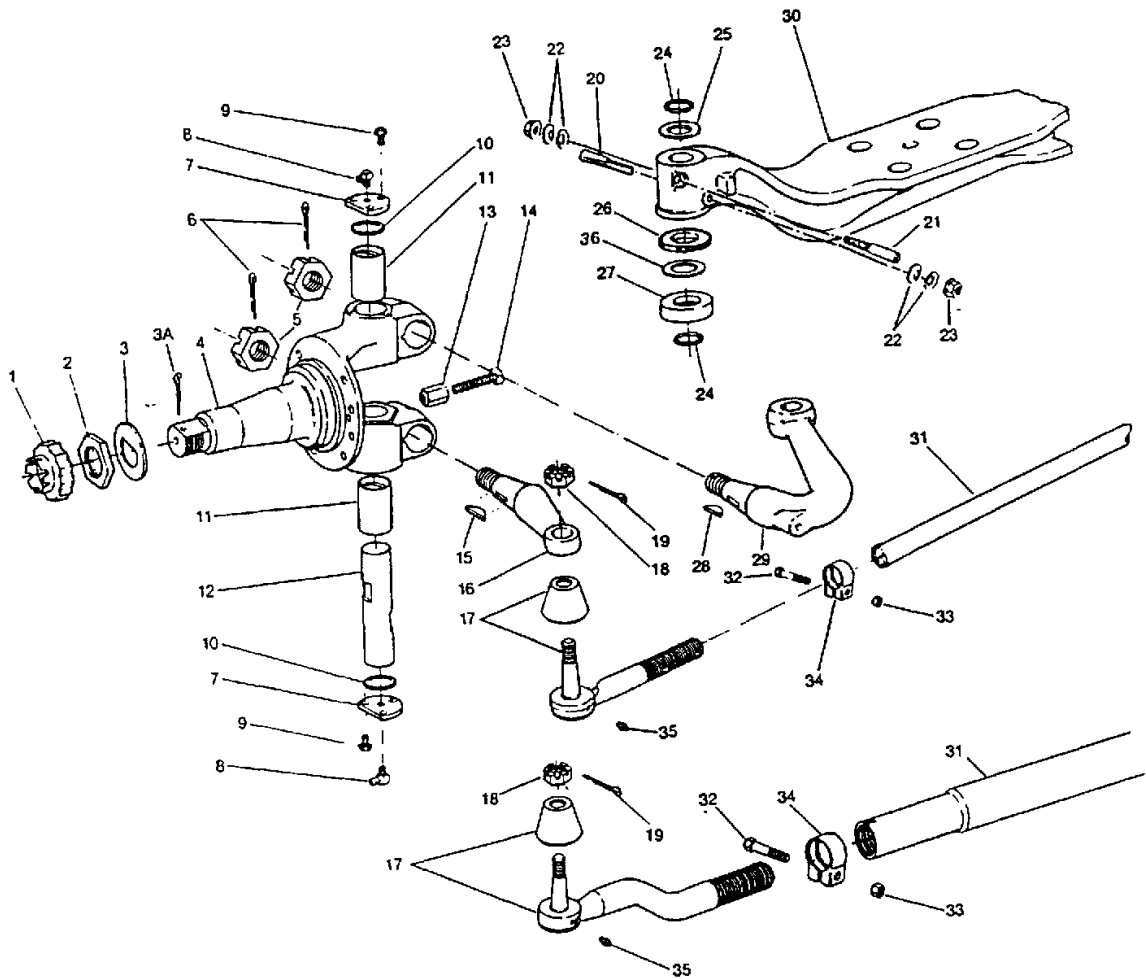

Models: A3RE, CSFE, CSRE, QBRE, TCFE, TCRE
SPIKER
I120
BSN: From CSN 1005037 FE 0999633 RE 05/13/97
To CSN 30096775 FE, CSN 10096695 RE 11/04/01

Key	PartNumber	Qty	Description	Comment