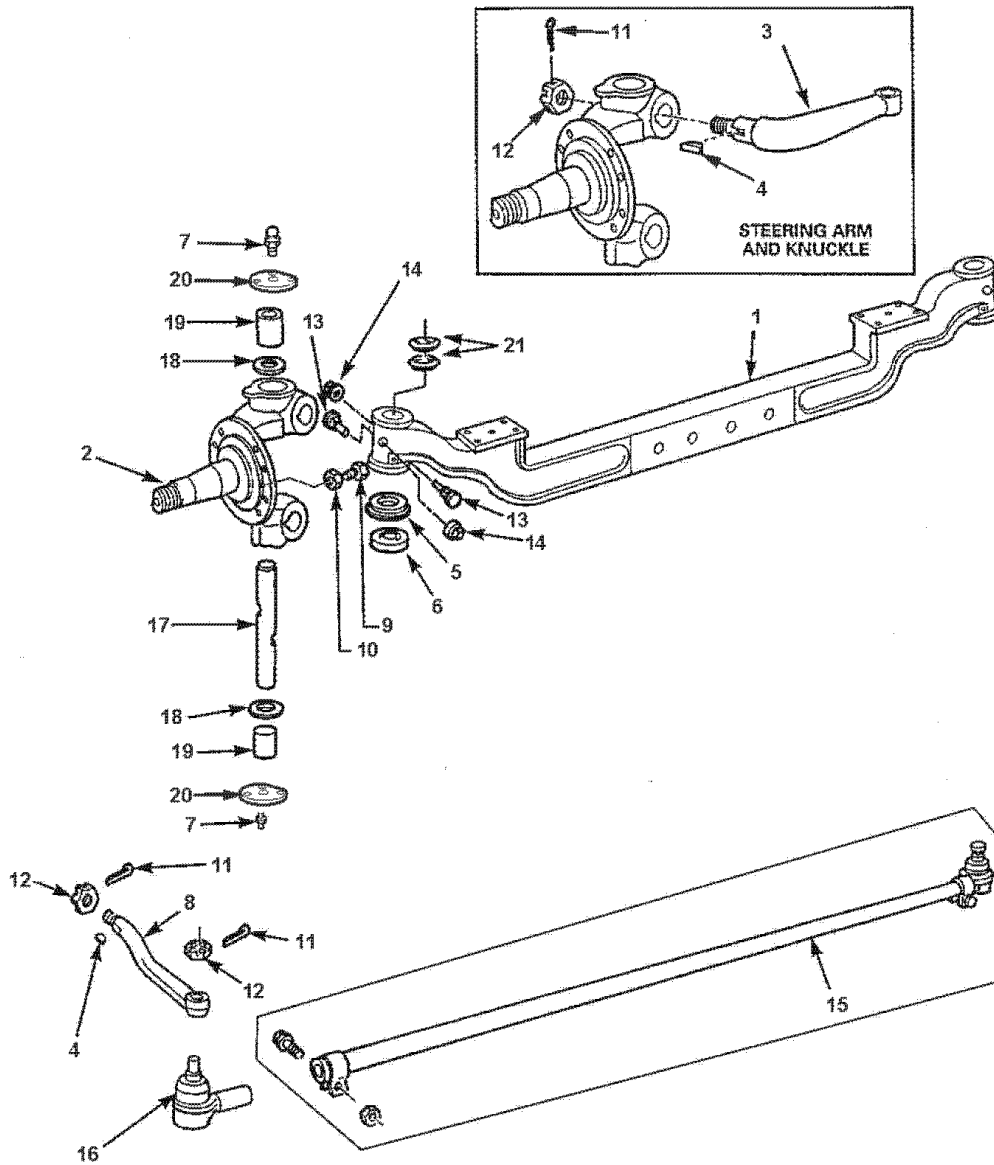

Key	PartNumber	Qty	Description	Comment
-----	------------	-----	-------------	---------

Models: A3RE, CSRE, QBRE
MERITOR
FF944
BSN: From CSN 30046776 11/05/01

Key	PartNumber	Qty	Description	Comment
1	0043470	1	AXLE CENTER,FF944	SPRING/ HENDRICKSON SUSP
1	0043314	1	AXLE,CENTER,FF944	RIDEWELL SUSP
2	0043311	1	KNUCKLE ASSY,STEERING,BUSHING LH"	
2	0043312	1	KNUCKLE ASSY,STEERING,BUSHING RH"	
NI	2137305	2	KIT,REPAIR,KINGPIN,FF944 (SERVICES ONE	INCLUDES ITEMS 5, 6, 7, 13, 14, 17, 18, 19, 20, 21
3	0043365	1	ARM,STEER,LH	
4	0041245	3	KEY,ARM,MERITOR	KEY
5	2594950	2	SEAL ASSY,LOWER,STEERING KNUCKLE	
6	0043316	2	BEARING,THRUST,KINGPIN	
7			KIT, FITTING, GREASE	
8	0045520	1	ARM,TIE ROD,LH,MERITOR	
8	0045519	1	ARM,TIE ROD,RH,MERITOR	
8	0045525	1	ARM,TIE ROD,LH,MERITOR	
8	0045524	1	ARM,TIE ROD,RH,MERITOR	
8	0045523	1	ARM,TIE ROD,LH,MERITOR	
8	0045521	1	ARM,TIE ROD,RH,MERITOR	
9	2157386	2	SCREW,STOP	
10	2157394	2	LOCKNUT	
11	2135267	3	PIN,COTTER,STEERING ARM FF-934-NX-8	
12	2600724	2	NUT,STEERING ARM	
12	0041250	1	NUT,SLOTTED,MERITOR	
13			KIT, KEY, DRAW	
14			KIT, NUT, DRAW KEY	
15	0045533	1	CROSS TUBE & CLAMP,MERITOR	
15	0043376	1	CROSSTUBE & CLAMP ASSY	
15	0043473	1	TUBE & CLAMP ASSY	
16	4279527	1	END ASSY,CROSSTUBE,LH,FG-941,WLWB	
16	4279535	1	END ASSY,CROSSTUBE,RH,FG-941,WLWB	
17			KIT, KNUCKLE PIN	
18			KIT, GASKET	
19			KIT, BUSHING, KNUCKLE, PIN	
20			KIT, CAP, STEERING KNUCKLE	
21			KIT, SHIM, STEERING KNUCKLE SPACING	