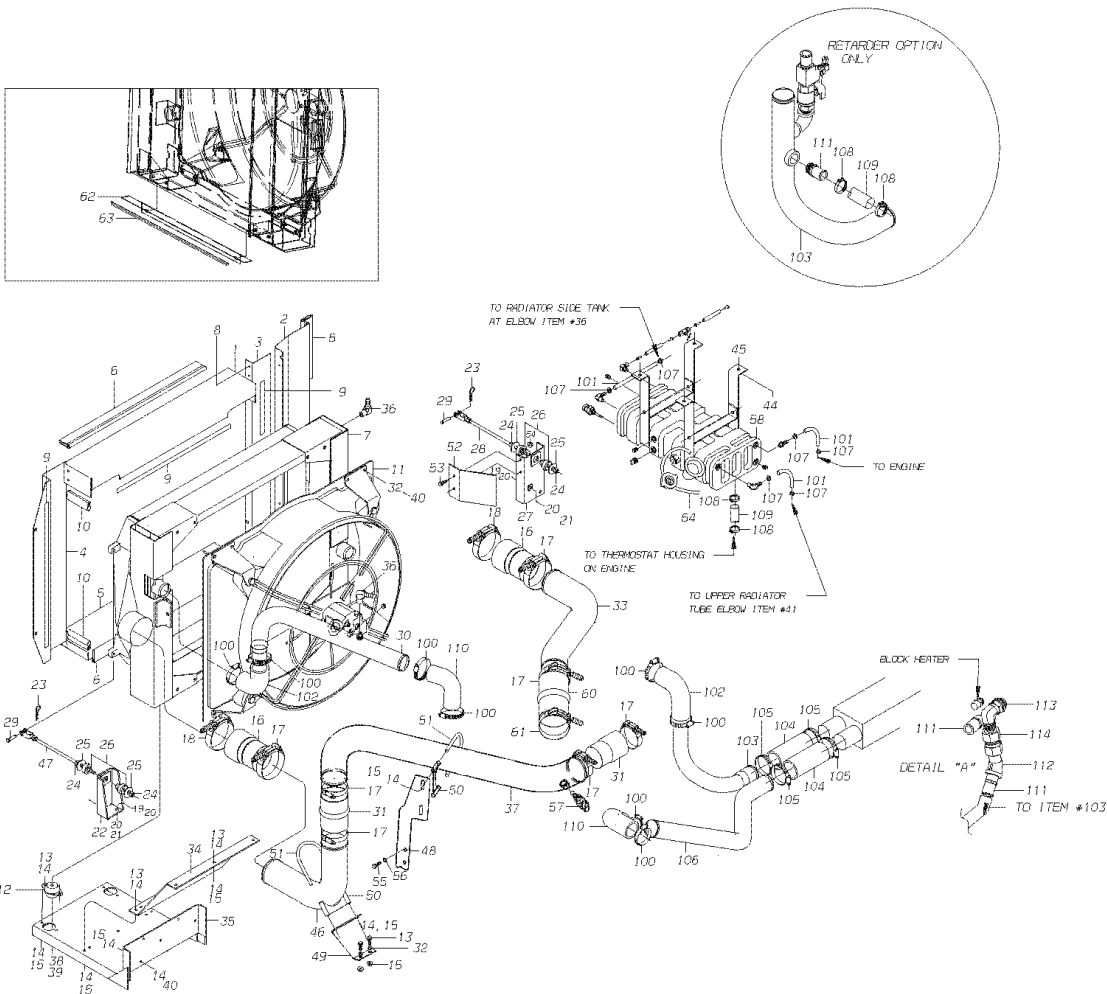

Models: A3RE, CSRE, QBRE, TCRE
ENGINE

With Features: CUMMINS 8.3 ISC
FEATURE 40184 WITH 40108-01, -02, -03

Key	PartNumber	Qty	Description	Comment