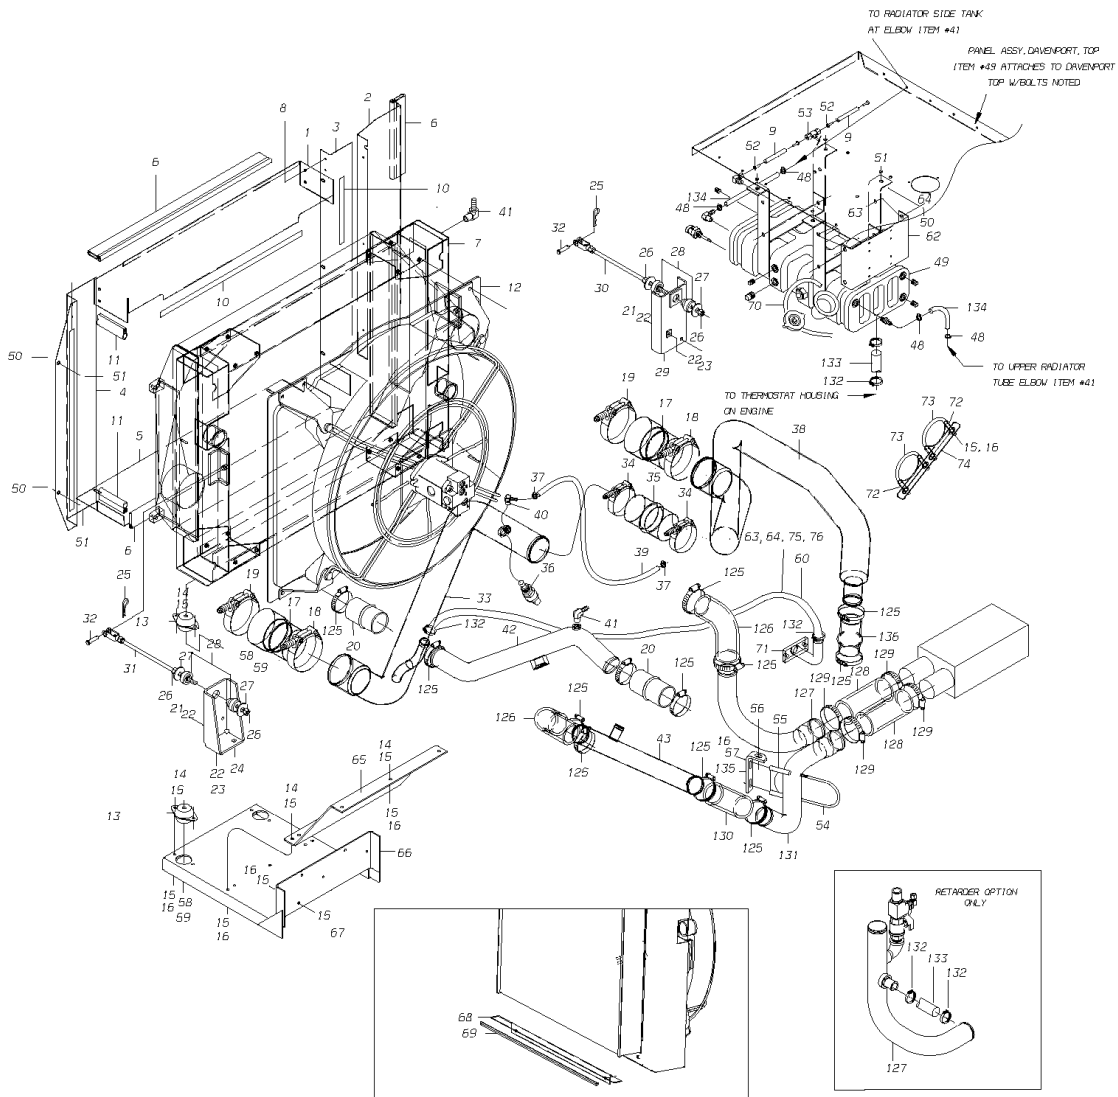

Models: A3RE

ENGINE

JOHN DEERE 8.1

With Features: FEATURE 40181 WITH 40108, 40422

Key	PartNumber	Qty	Description	Comment