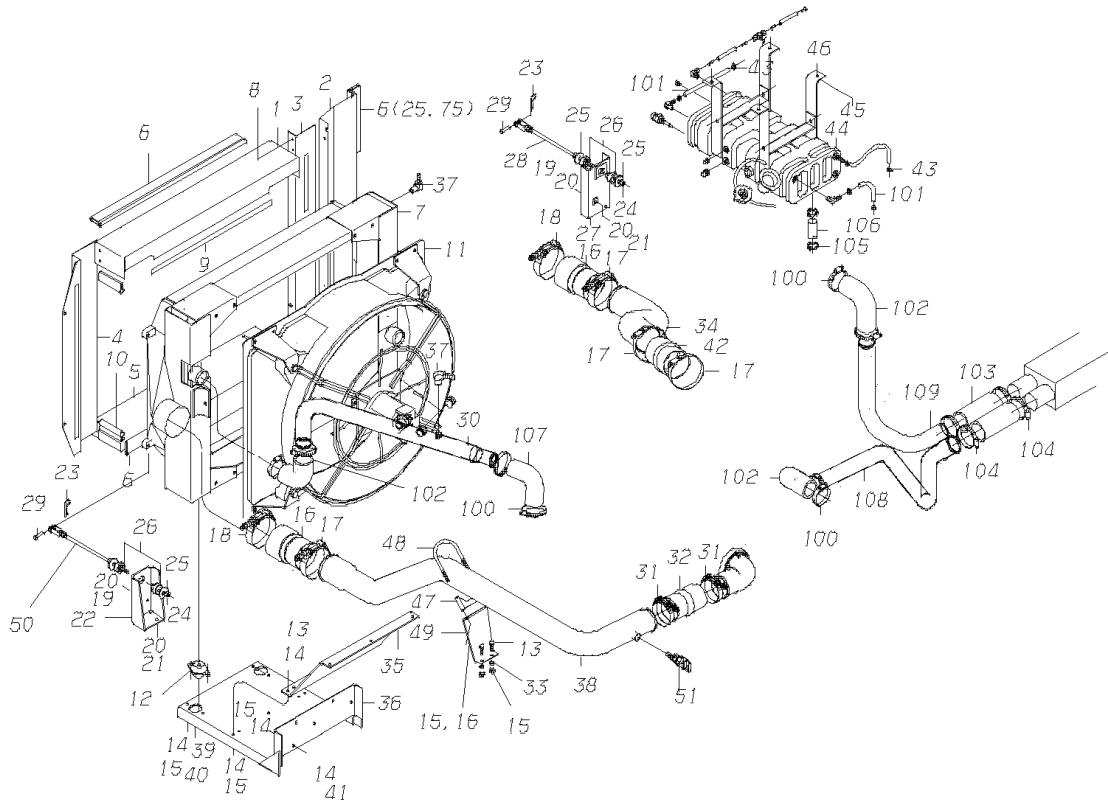

Models: A3RE
ENGINE
CUMMINS 5.9 ISB-E
With Features: FEATURE 40177-04 WITH 40361-01

Key	PartNumber	Qty	Description	Comment