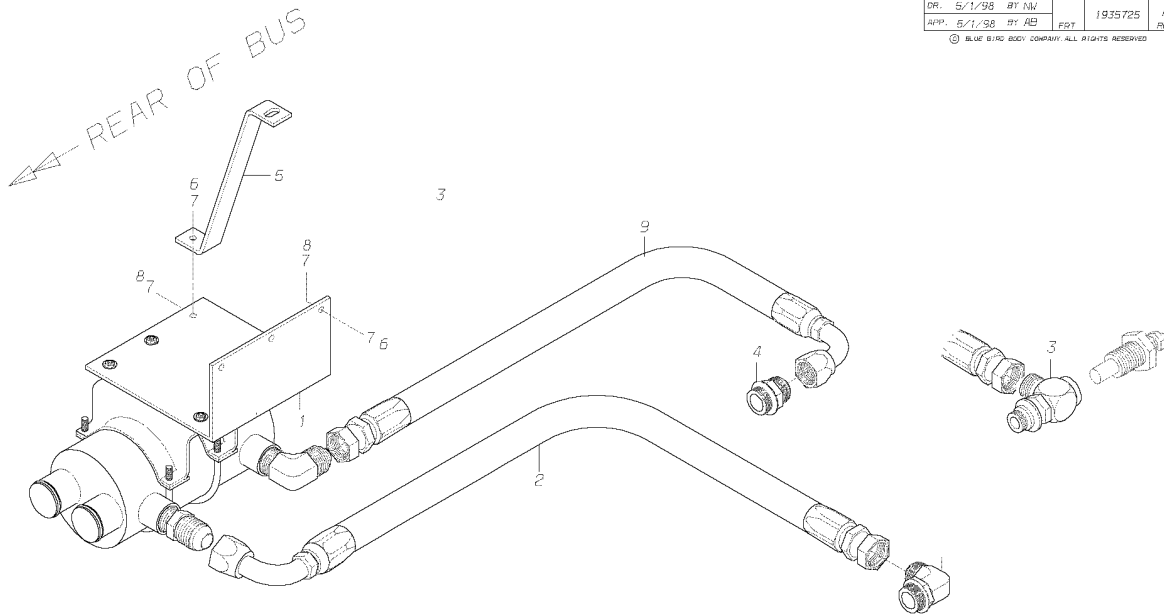

Models: A3RE
TRANSMISSION
MD3060R

With Features: FEATURE 40422-02 OR 40423-02 WITH 40280-01

Key	PartNumber	Qty	Description	Comment

DR.	5/1/98	BT	NV						
APP.	5/1/98	TT	AB	PGT	1935725	A	REV		

© BLUE BIRD BODY COMPANY. ALL RIGHTS RESERVED. BLUE BIRD