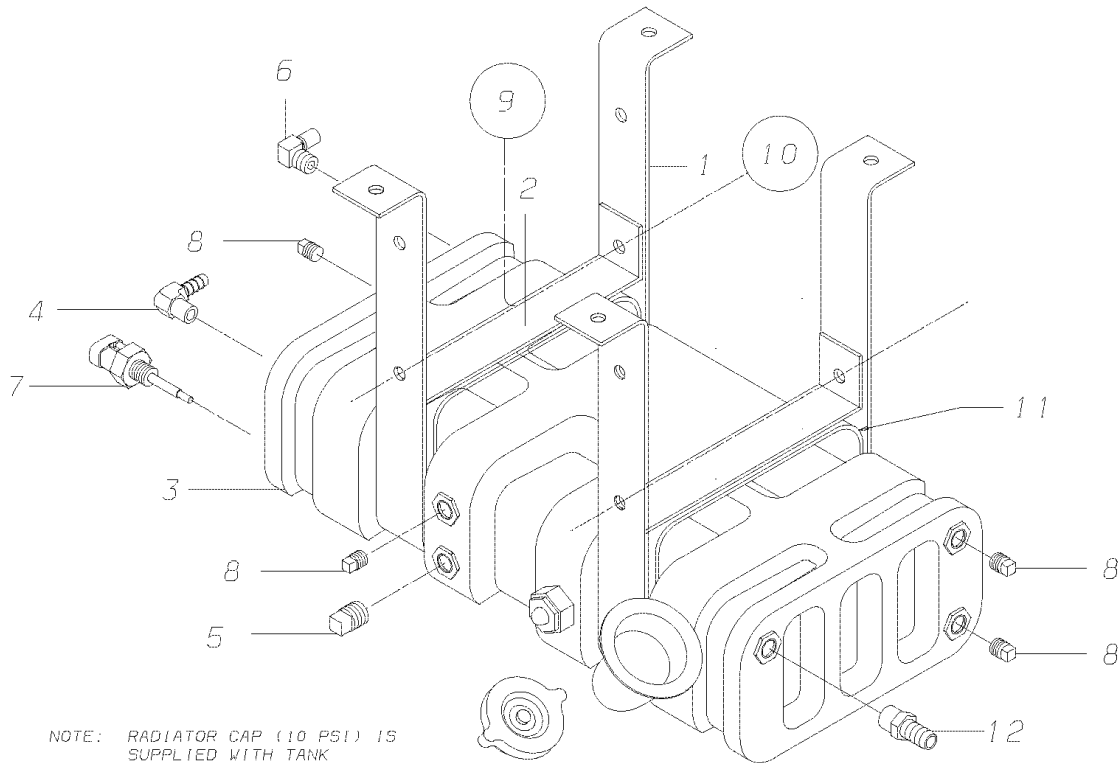

Models: A3RE
DEAERATION TANK
JOHN DEERE 8.1
With Features: FEATURE 40181, 40182

Key	PartNumber	Qty	Description	Comment