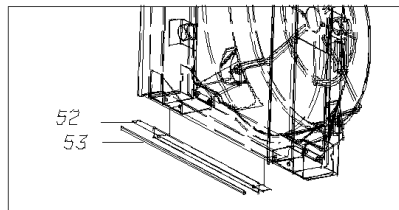

Models: A3RE
ENGINE
CUMMINS 5.9 ISB-E
With Features: FEATURE 40177-04 WITH 40361-01

Key	PartNumber	Qty	Description	Comment