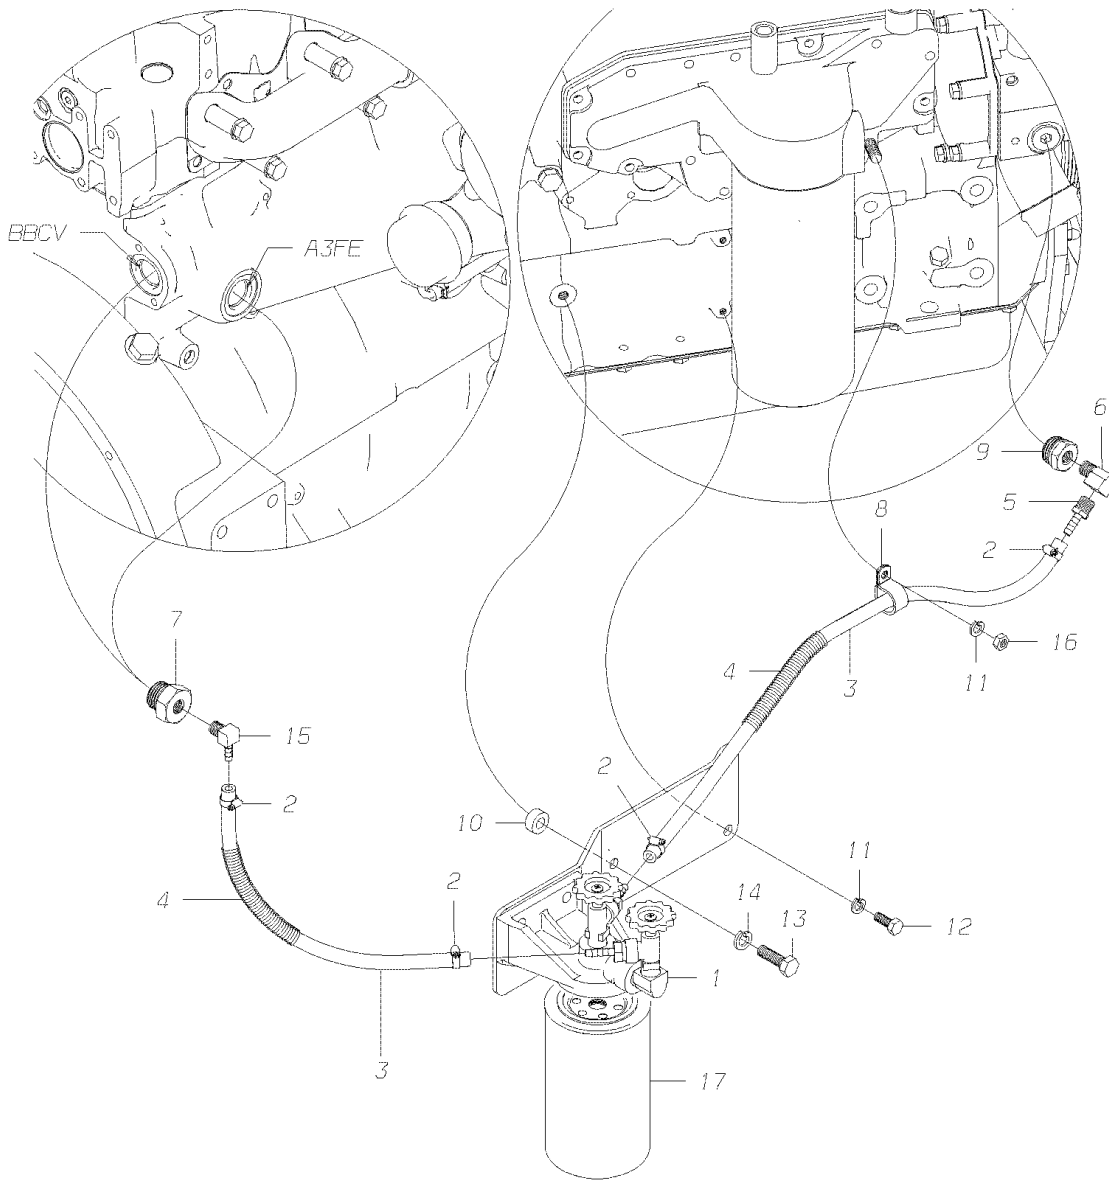

Models: A3FE, A3RE, BBCV
WATER FILTER, PERRY
CAT C7

With Features: FEATURE 40109 -01

Key	PartNumber	Qty	Description	Comment