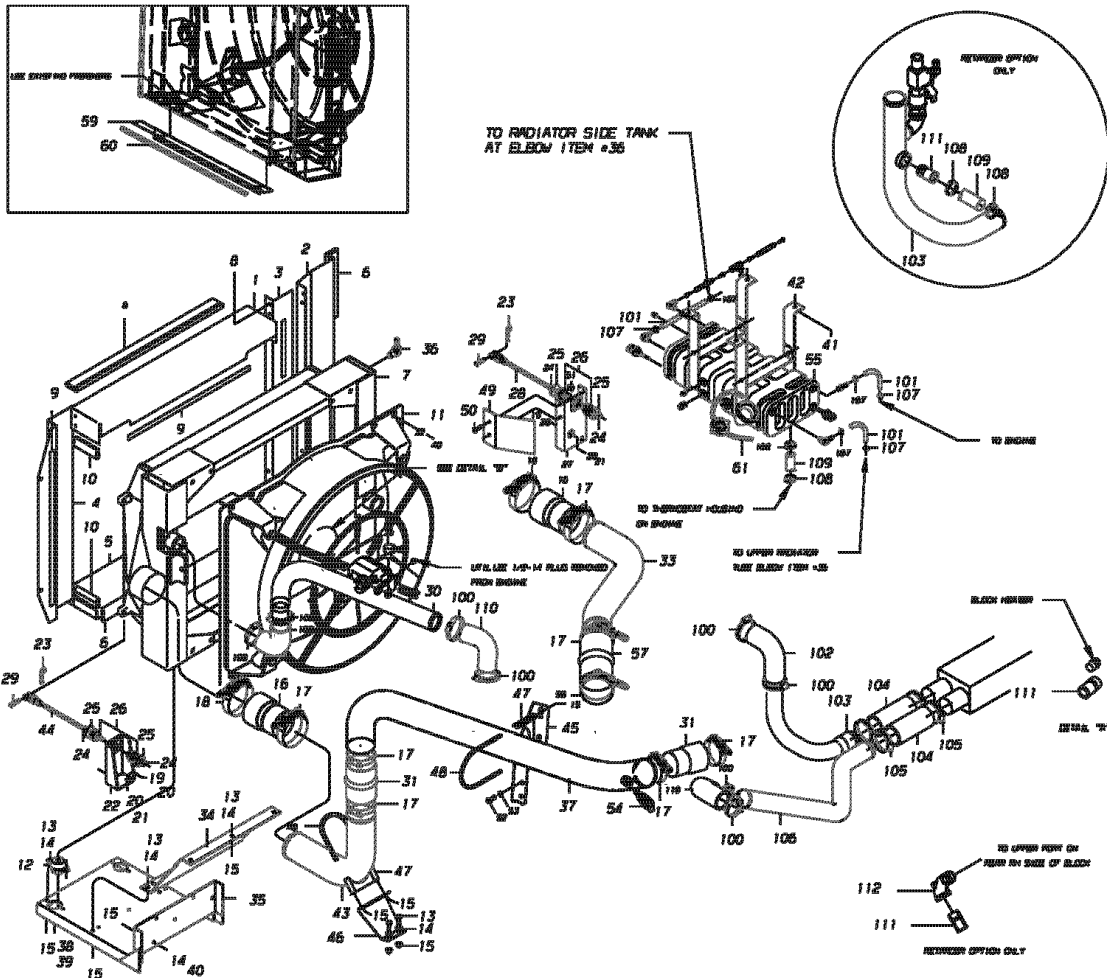

Models: A3RE
ENGINE
CUMMINS ISC 03, 05
With Features: FEATURE 40184

Key	PartNumber	Qty	Description	Comment