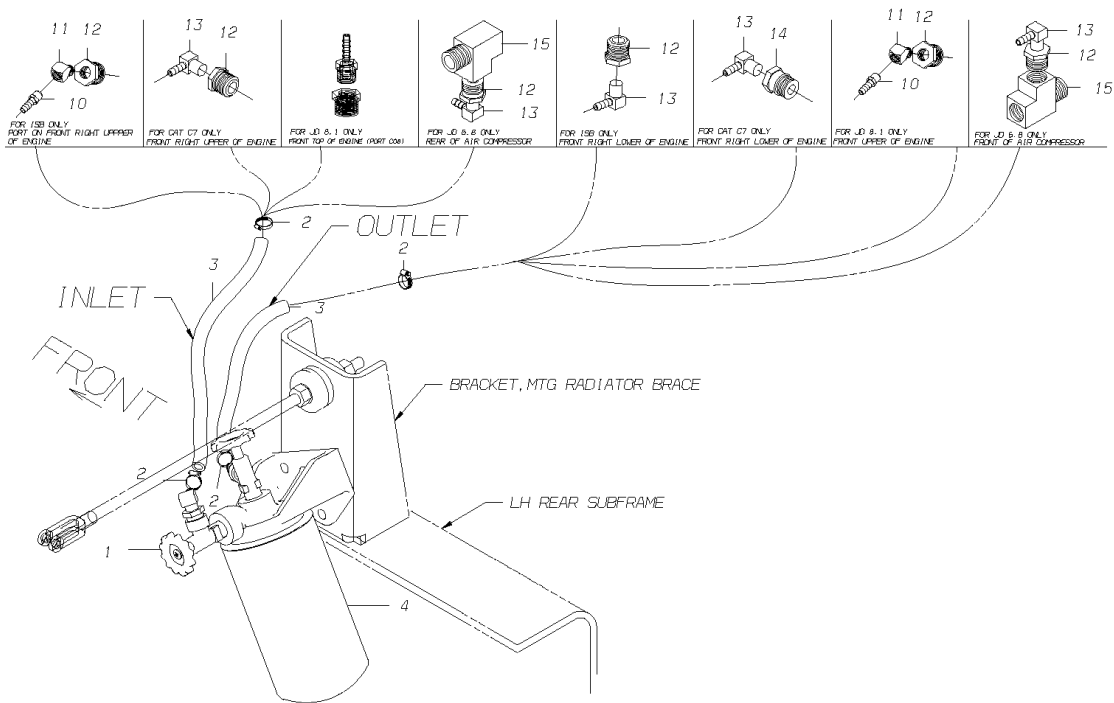

Models: A3RE
With Features: WATER FILTER, PERRY
BSN: FEATURE 40109 -01
From CSN 10016975

Key	PartNumber	Qty	Description	Comment