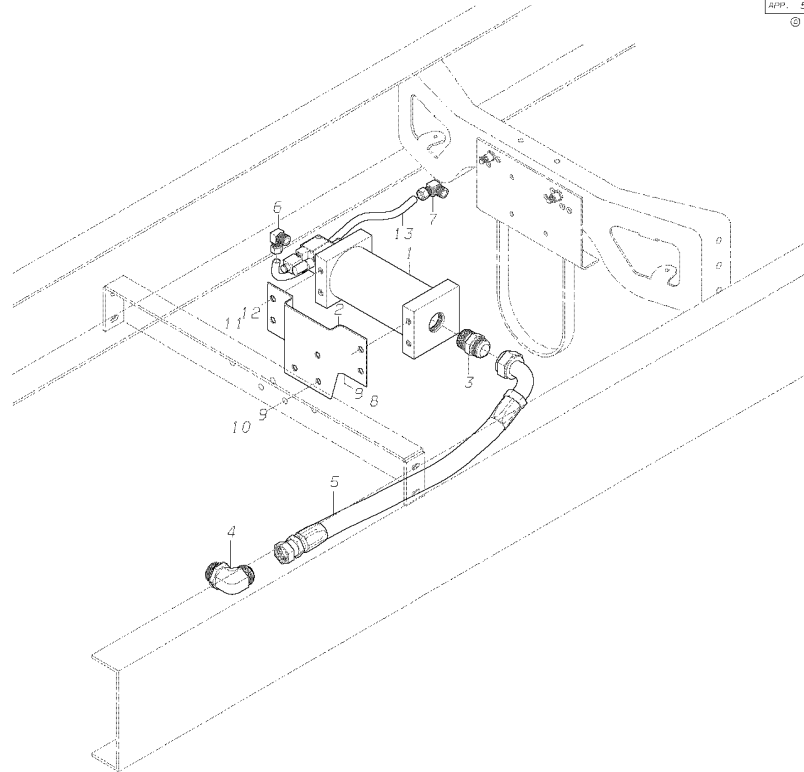

Models: A3RE
TRANSMISSION
MD3060R
ACCUMULATOR
With Features: FEATURE 40422-02

Key	PartNumber	Qty	Description	Comment

DR. 5/1/98	BY NW	1935717	---	
APP. 5/1/98	BY AD	---	REV.	

© BLUE BIRD BODY COMPANY. ALL RIGHTS RESERVED. BLUE BIRD