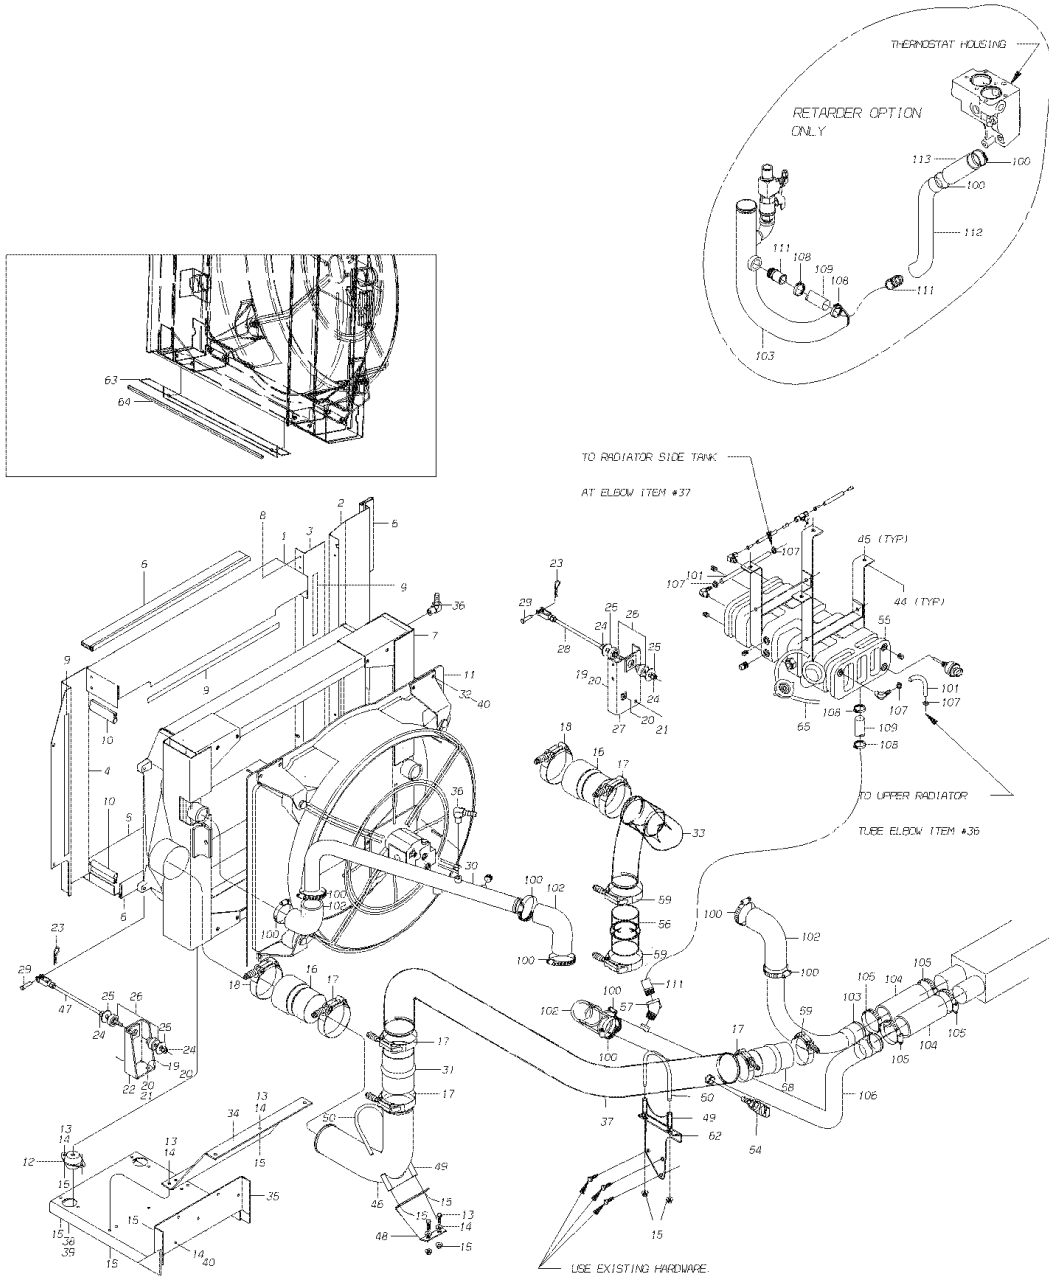

Models: A3RE

ENGINE

CAT 3126B, C7

With Features:

FEATURE 40187 WITH 40108-01, -02, -03

Key	PartNumber	Qty	Description	Comment