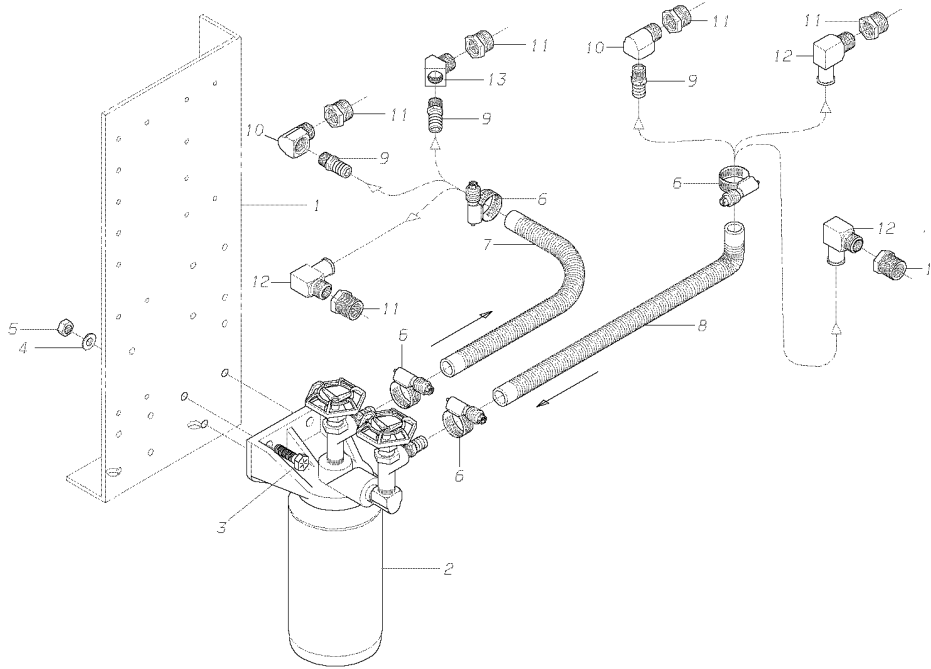

Models: A3RE
**WATER FILTER, PERRY
CAT, CUMMINS, JOHN DEERE**
With Features: FEATURE 40109-01
To CSN 10016974

Key	PartNumber	Qty	Description	Comment

DR. 5/26/98 BY NJ	1944115	---	
APP. 5/26/98 BY AB	FIG.	REV.	

© BLUE BIRD BODY COMPANY. ALL RIGHTS RESERVED.