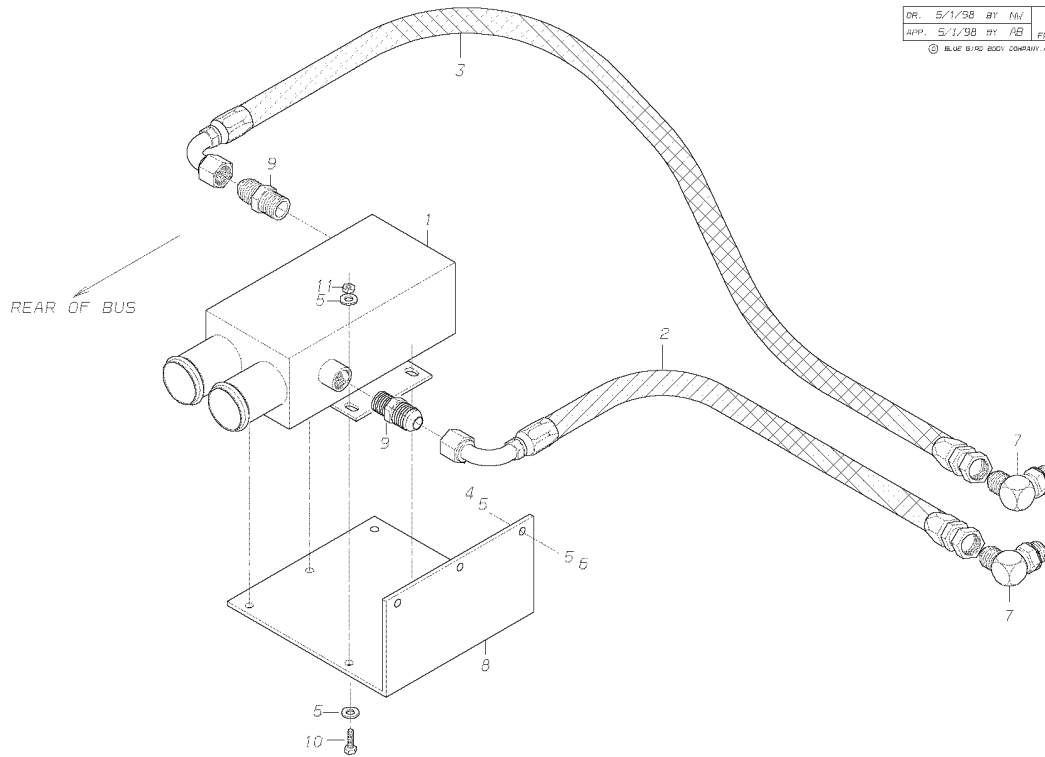

Models: A3RE
TRANSMISSION
MD3060

With Features: FEATURE 40421-01, -02

Key	PartNumber	Qty	Description	Comment

DR.	5/1/98	BY	MJ		1935733	---	
APP.	5/1/98	BY	AB	PGT		REV.	

© BLUE BIRD BODY COMPANY. ALL RIGHTS RESERVED. BLUE BIRD