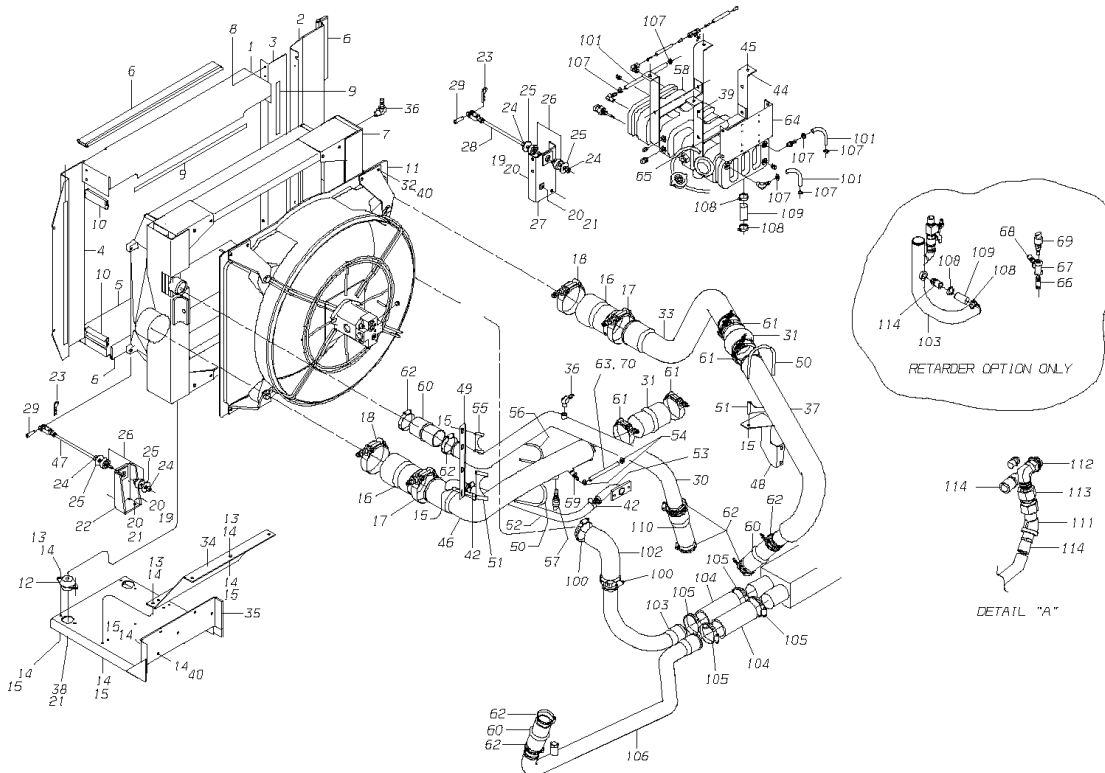

Models: A3RE
ENGINE
JOHN DEERE 6.8

With Features: FEATURE 40182 WITH 40108, 40422

Key	PartNumber	Qty	Description	Comment