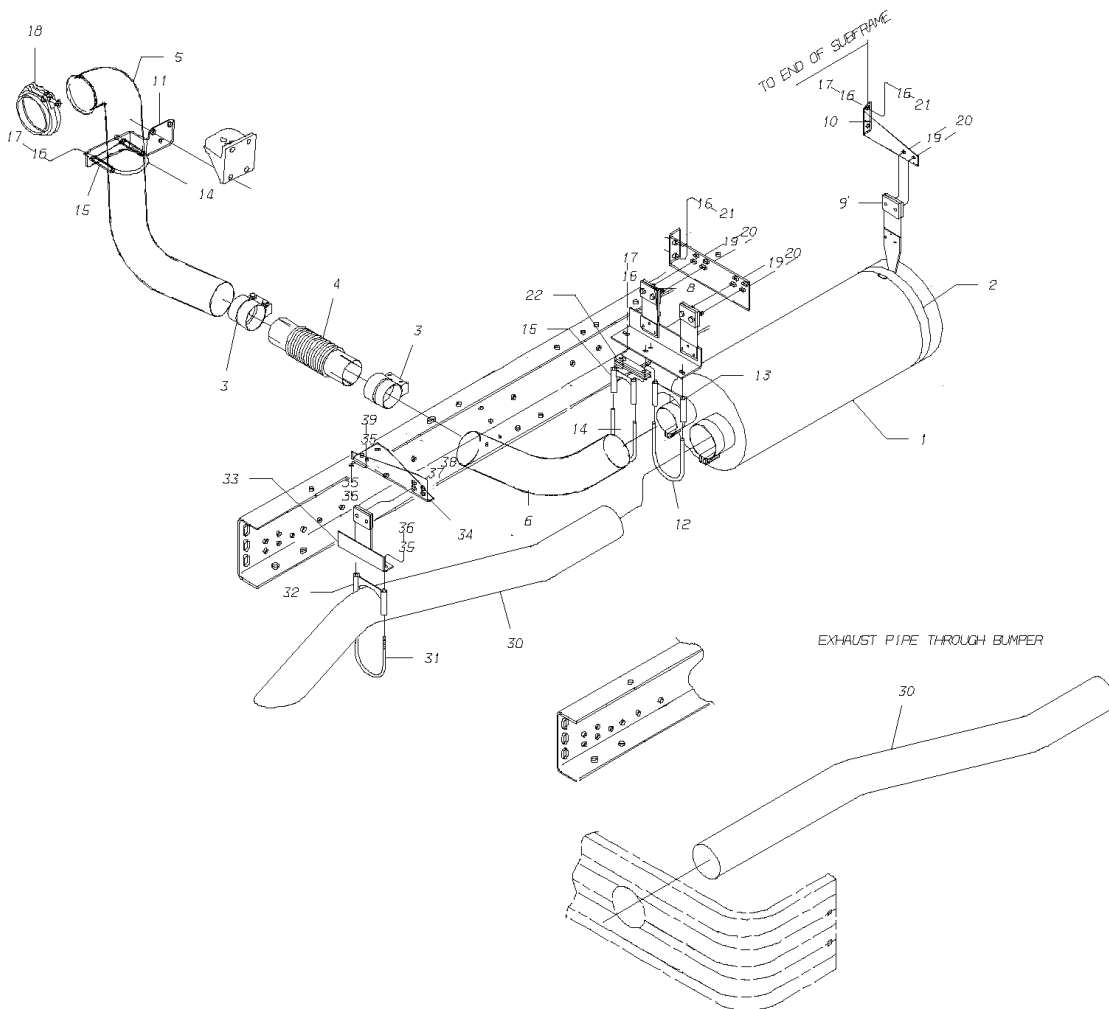

Models: A3RE
CAT
3126

With Features: FEATURE 40187 WITH 40215-02, 40216-02, -04

Key	PartNumber	Qty	Description	Comment