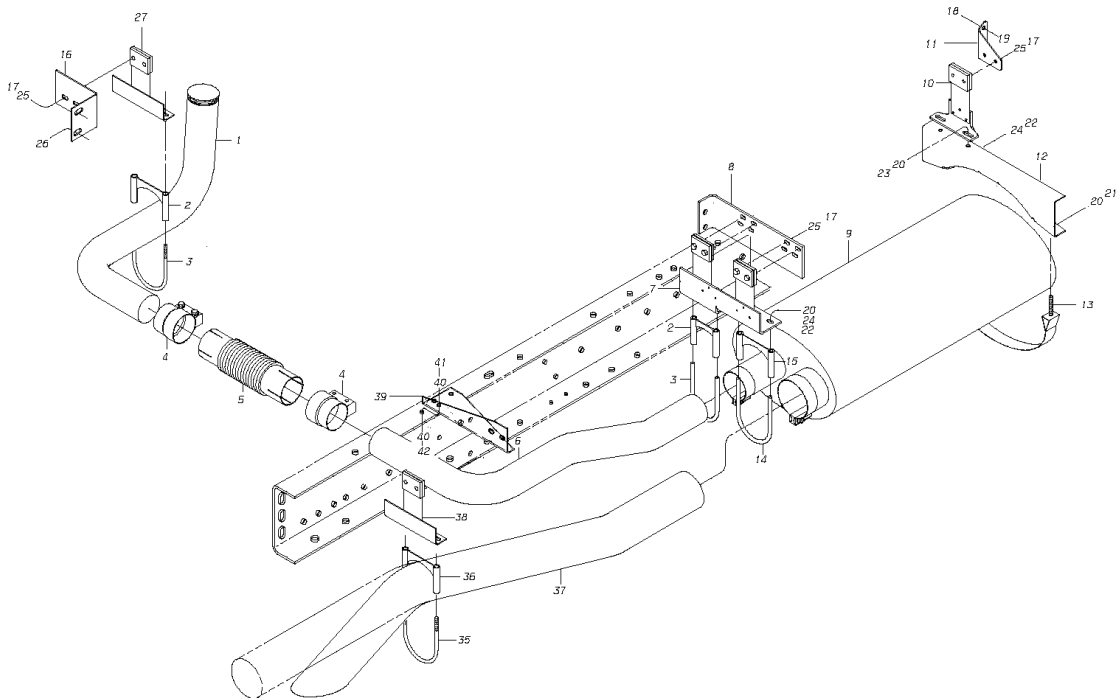

Models: A3RE
CUMMINS
5.9 ISB

With Features: FEATURE 40177 WITH 40215-01, 02, 40216-01, 02

Key	PartNumber	Qty	Description	Comment