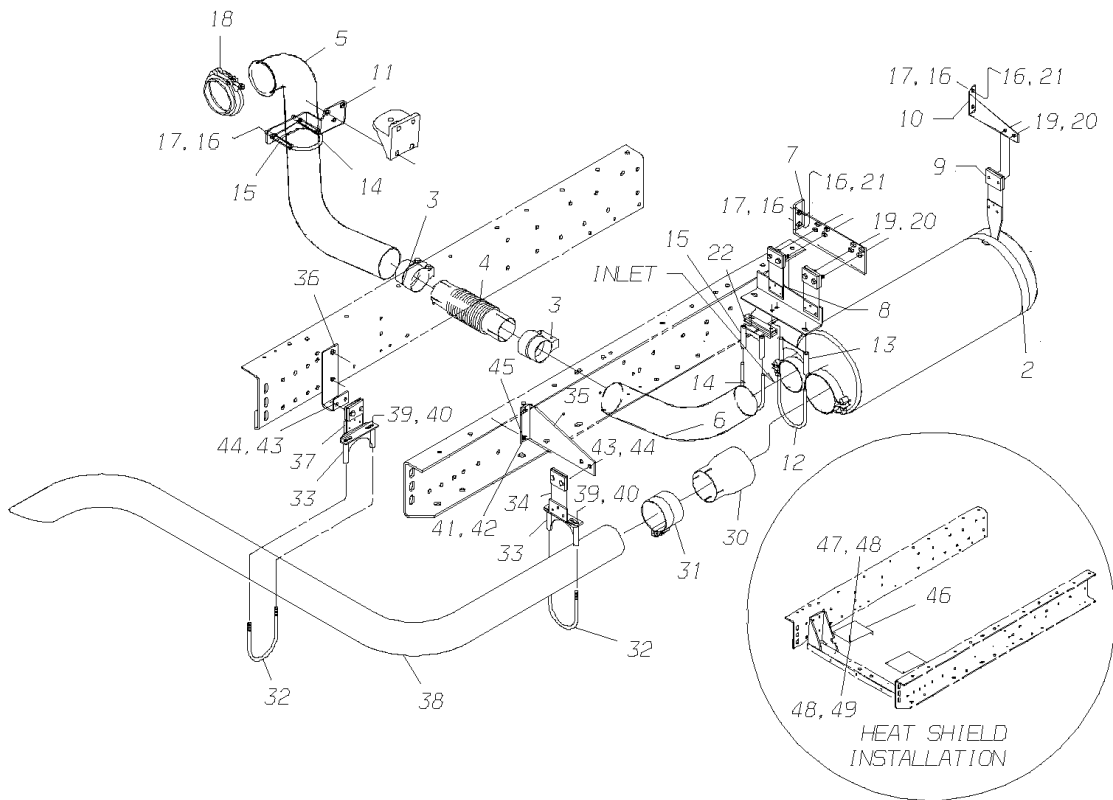

Models: A3RE
CAT
3126

With Features: FEATURE 40187 WITH 40215-02, 40216-06

Key	PartNumber	Qty	Description	Comment