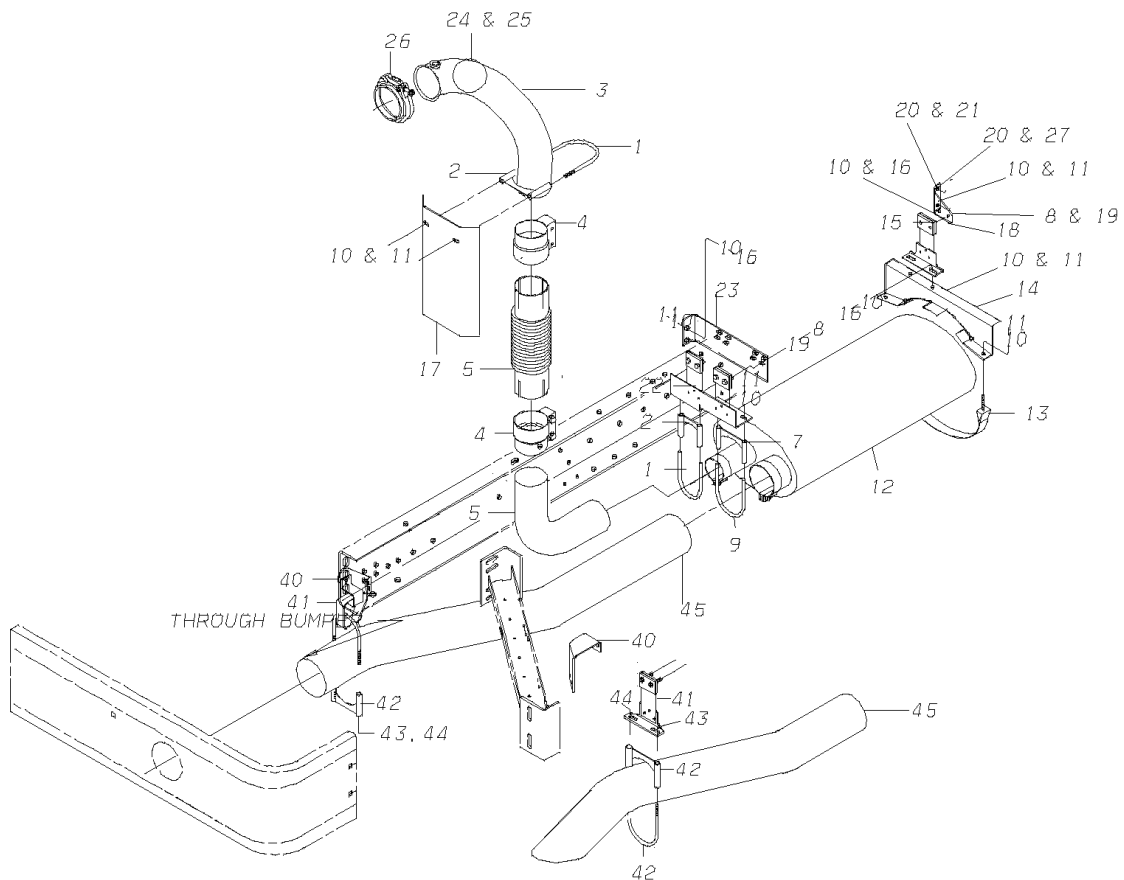

Models: A3RE
JOHN DEERE
8.1

With Features: FEATURE 40181-01 WITH 40215-02, 40216-02
BSN: From CSN F10043415
To CSN 10156854 (03/01/04)

Key	PartNumber	Qty	Description	Comment