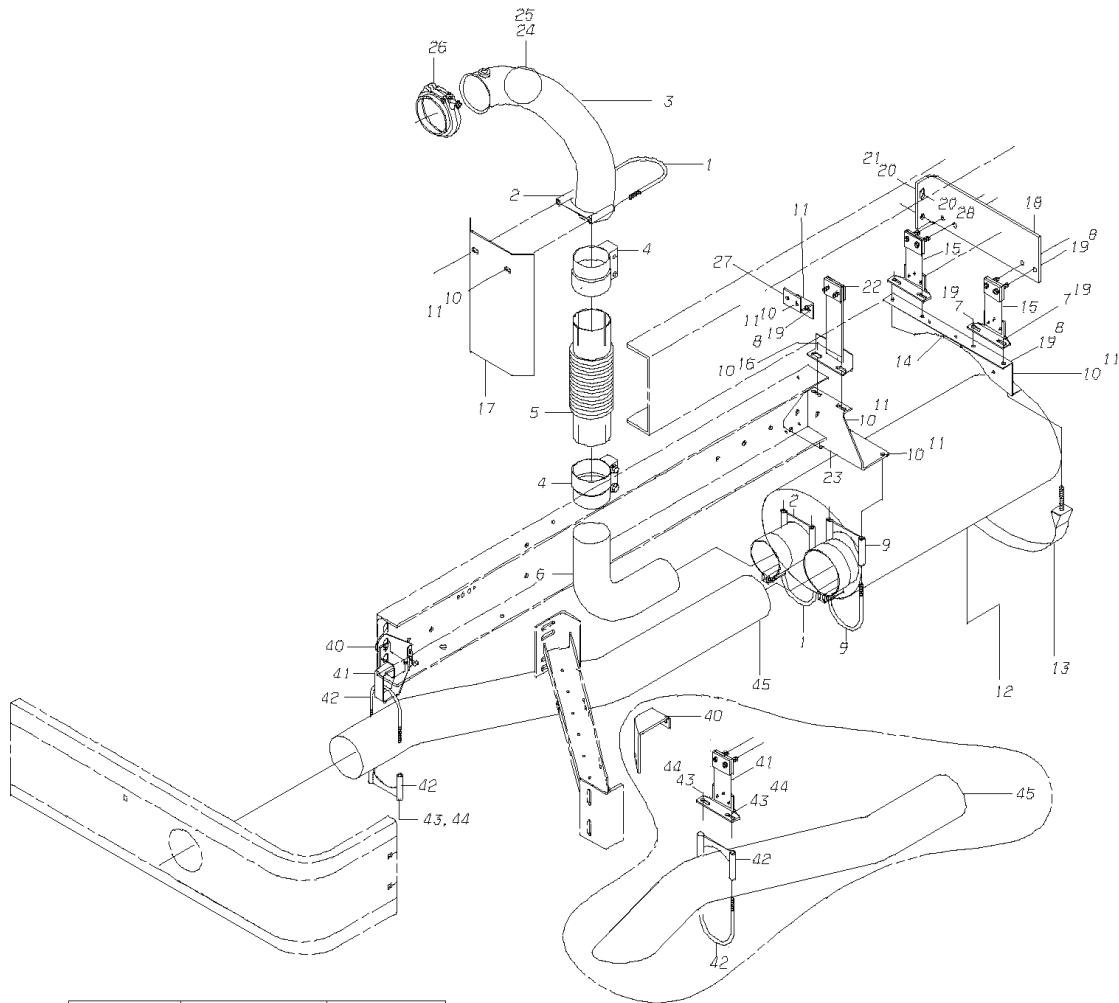

Models: A3RE
JOHN DEERE
8.1

With Features: FEATURE 40181-01 WITH 40215-02, 40216-02
To CSN F10043414

Key	PartNumber	Qty	Description	Comment

7, 16, 21	10, 19, 20, 43	8, 11, 28, 44