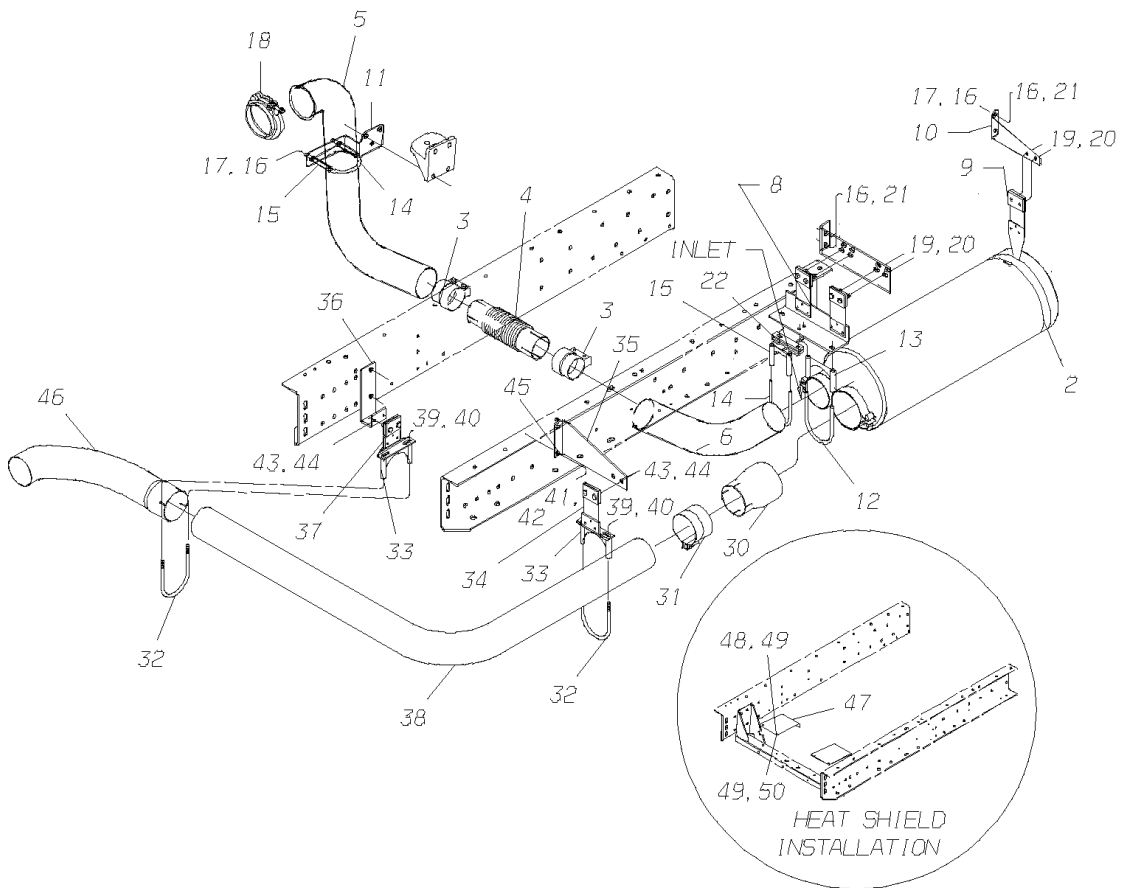

Models: A3RE
CAT
3126

With Features: FEATURE 40187 WITH 40215-02, 40216-07

Key	PartNumber	Qty	Description	Comment