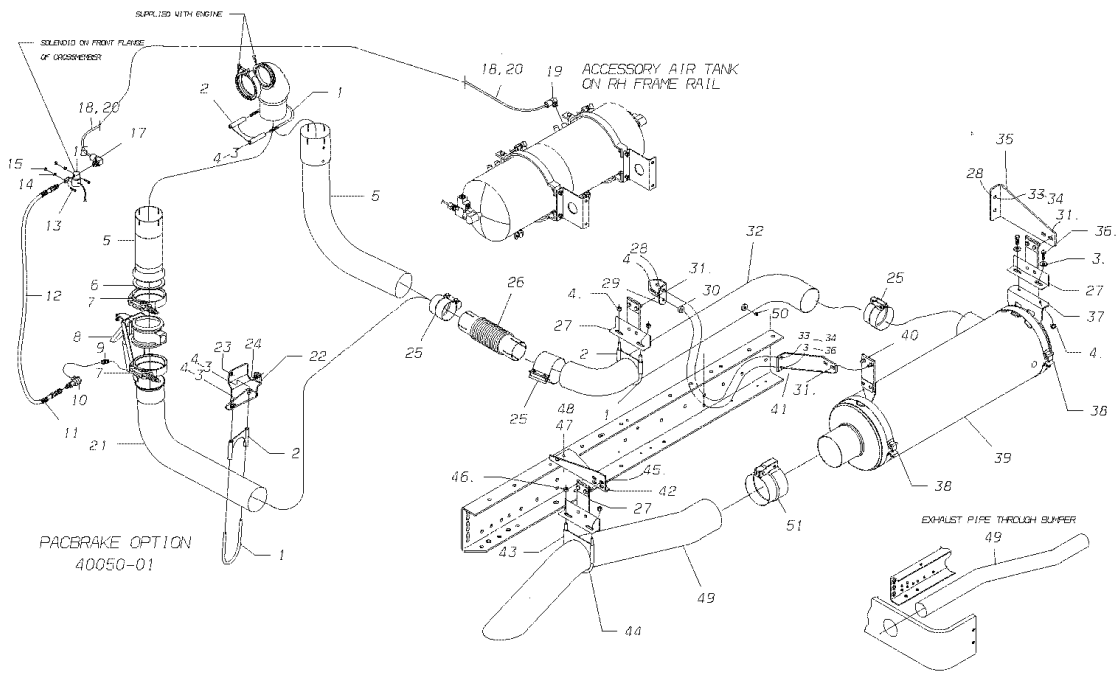

Models: A3RE, C4RE
CUMMINS
ISC05

With Features: FEATURE 40184 WITH FEATURE 40215-02, 40215-02 WITH 40050-01, 40216-02, -04,

Key	PartNumber	Qty	Description	Comment