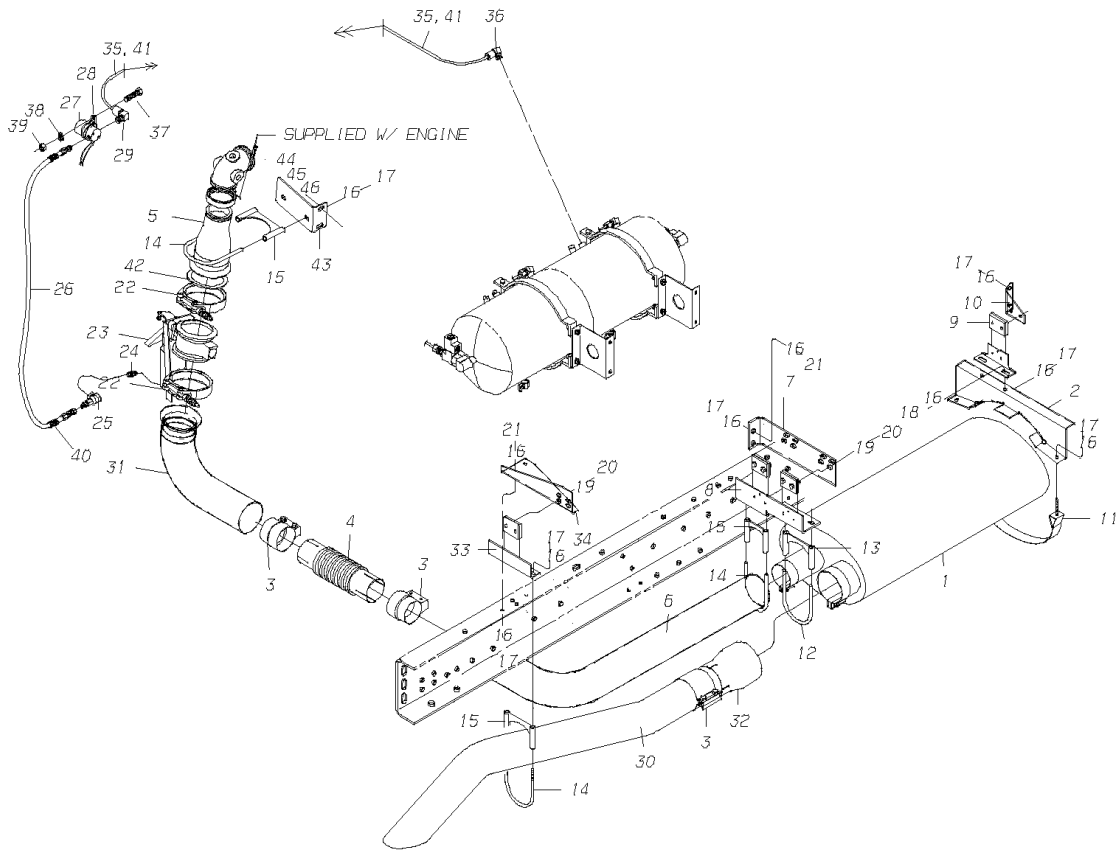

Models:
A3RE
CUMMINS
ISB-E
RH DRIVE

With Features: **FEATURE 40215-02, WITH 40050-01, 40216-04**

Key	PartNumber	Qty	Description	Comment