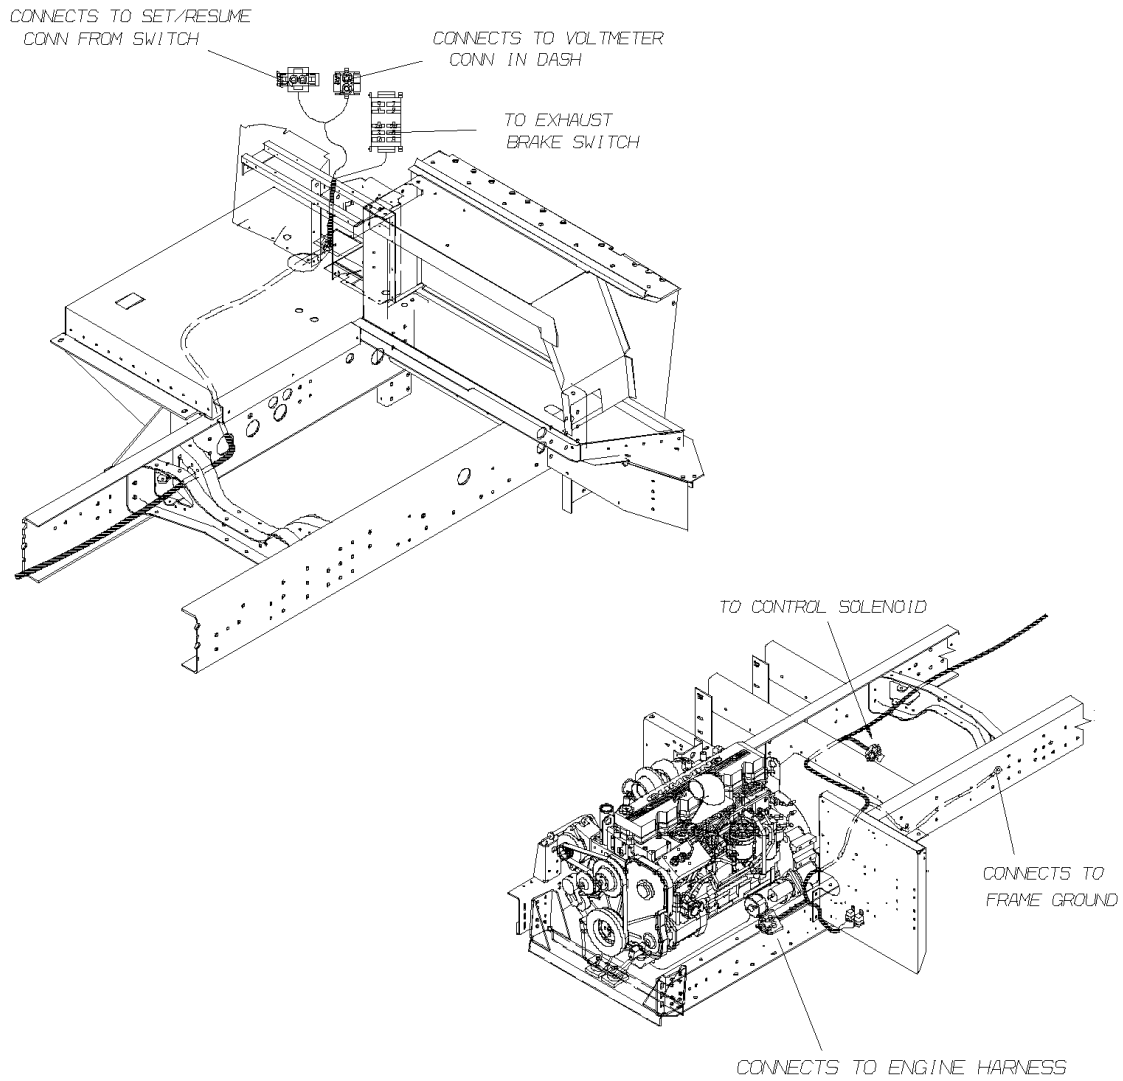

Models: A3RE
CUMMINS
ISC
With Features: EXHAUST BRAKE
FEATURE 40050-01

Key	PartNumber	Qty	Description	Comment