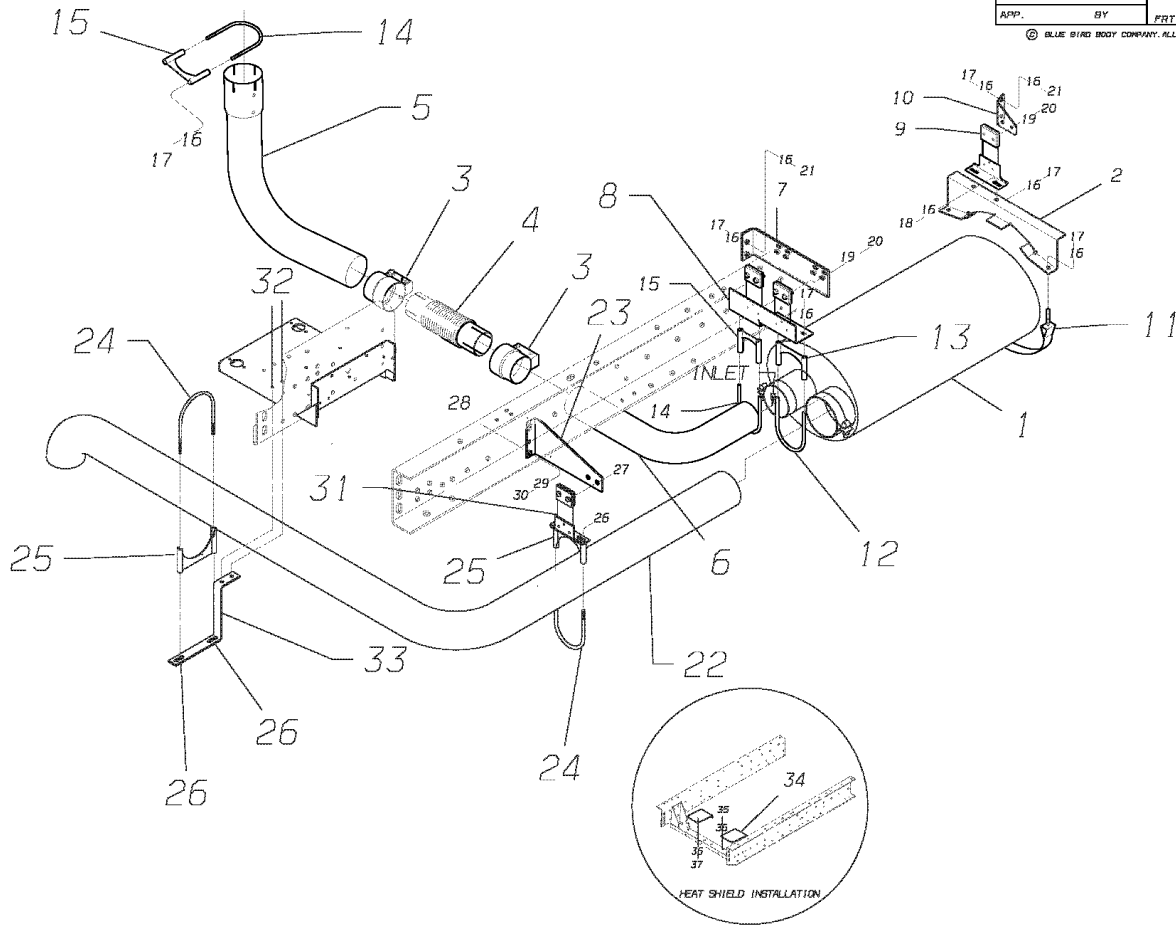

Models: **A3RE
CAT
C7**
With Features: **LH SIDE, 5 INCH, 90 DEGREE TURN DOWN
FEATURE 40184 WITH 40215-02, 40216-08**

Key	PartNumber	Qty	Description	Comment

DR. 5-28-04	BY MR	0079084	
APP.	BY	PRT	REV

© BLUE BIRD BODY COMPANY. ALL RIGHTS RESERVED