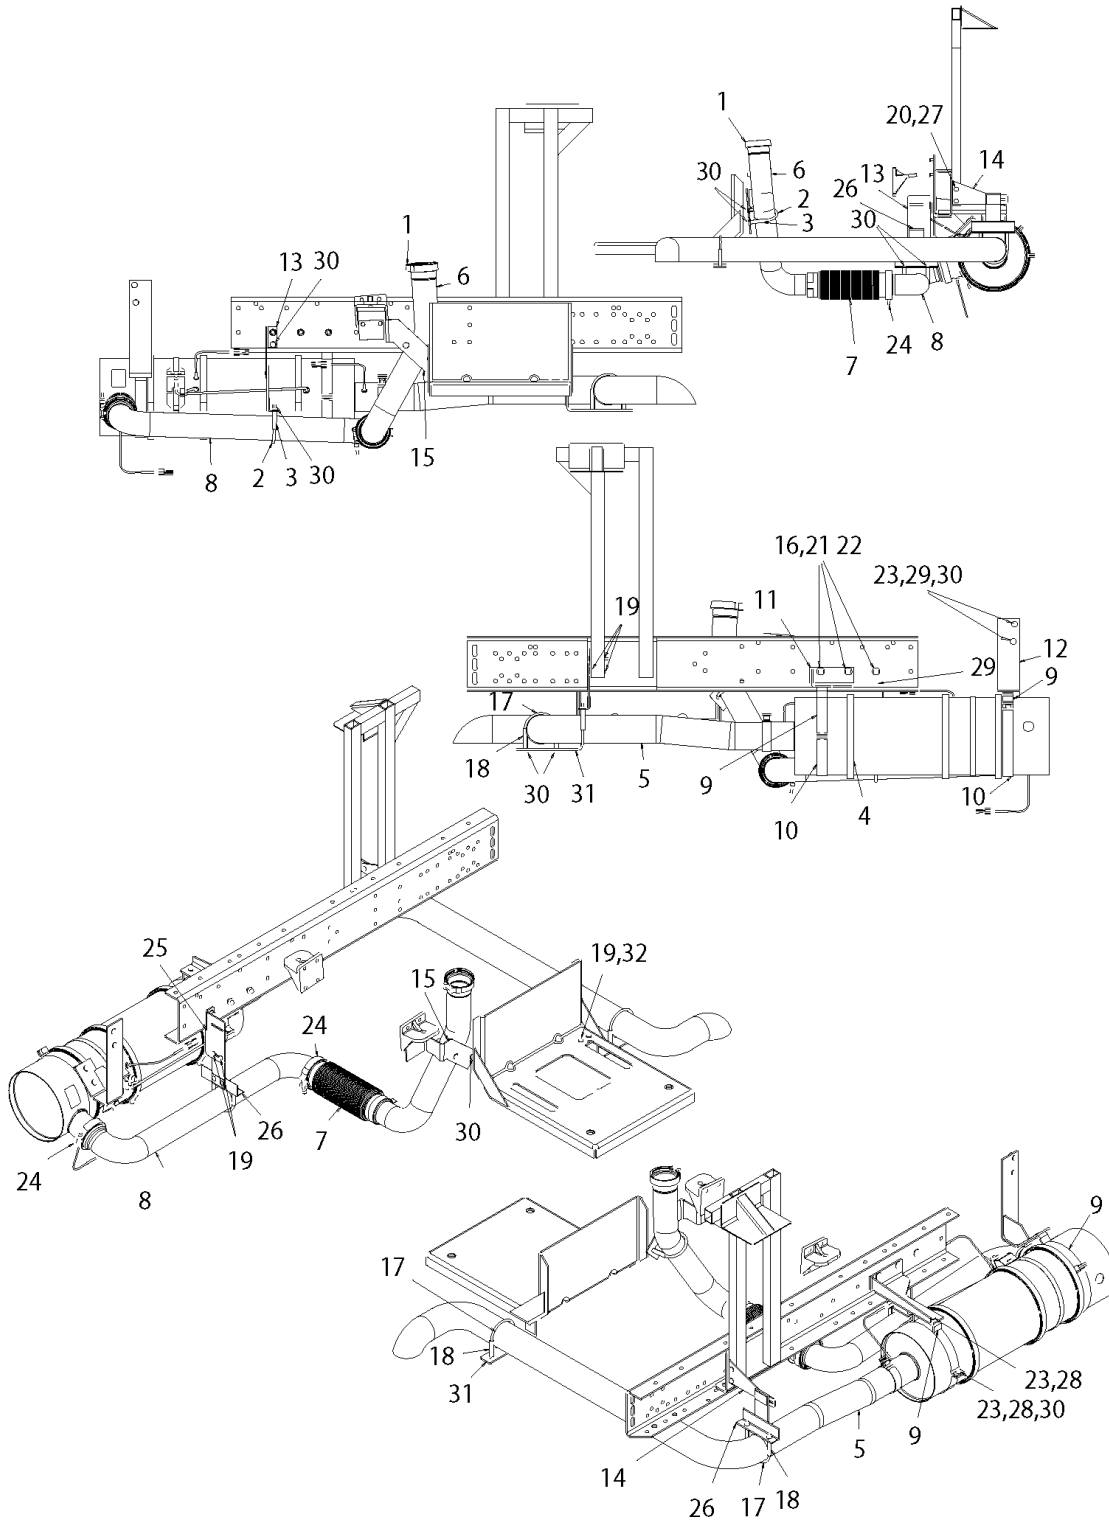

Models:
A3RE
CUMMINS
ISC07
TAILPIPE LH

With Features: **FEATURE 40215-08, FEATURE 40216-08**

Key	PartNumber	Qty	Description	Comment