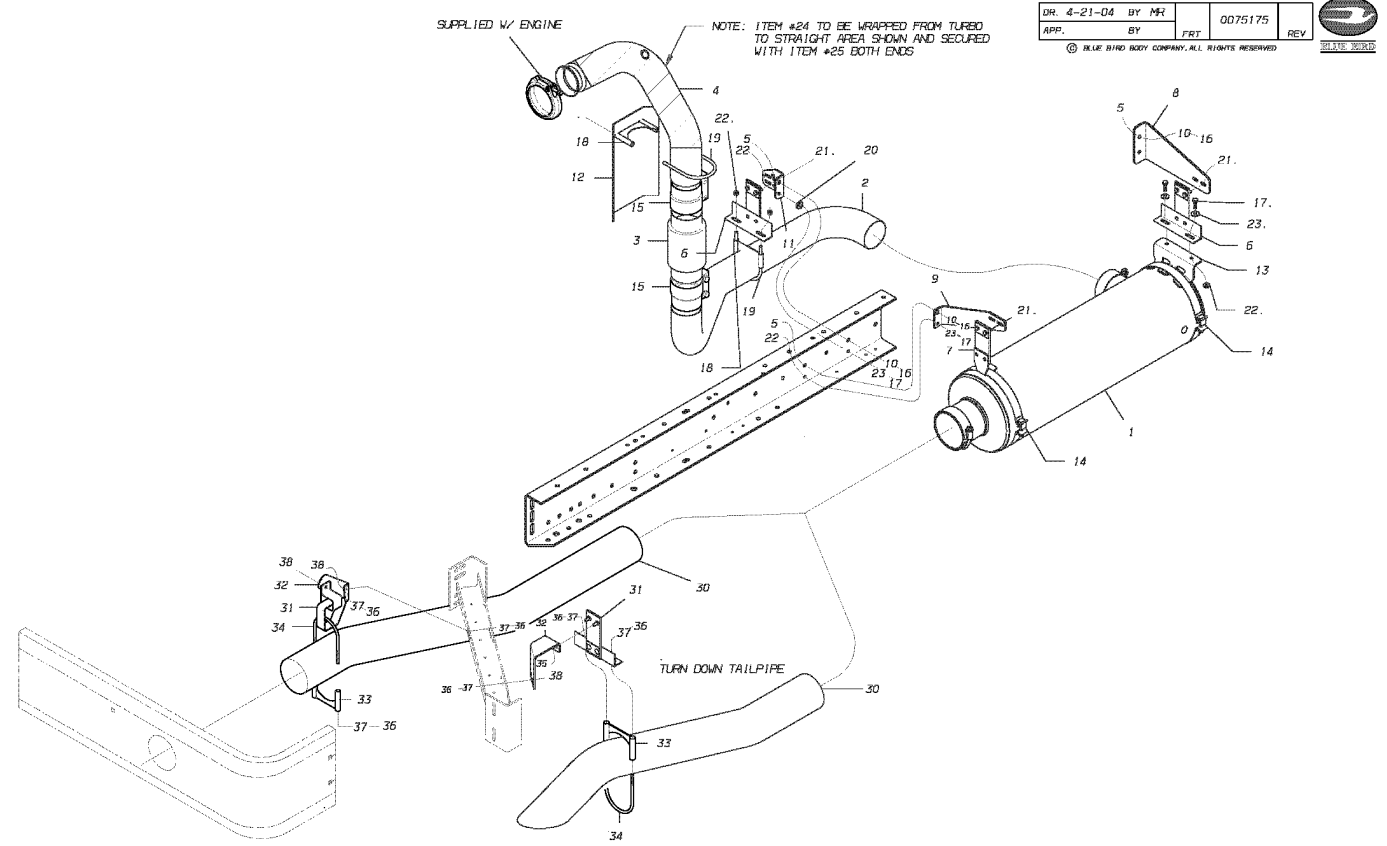

Models: A3RE
JOHN DEERE
8.1

With Features: FEATURE 40181-01 WITH 40215-02, 40216-02,-04
BSN: From CSN 10156855 (03/01/04)

Key	PartNumber	Qty	Description	Comment