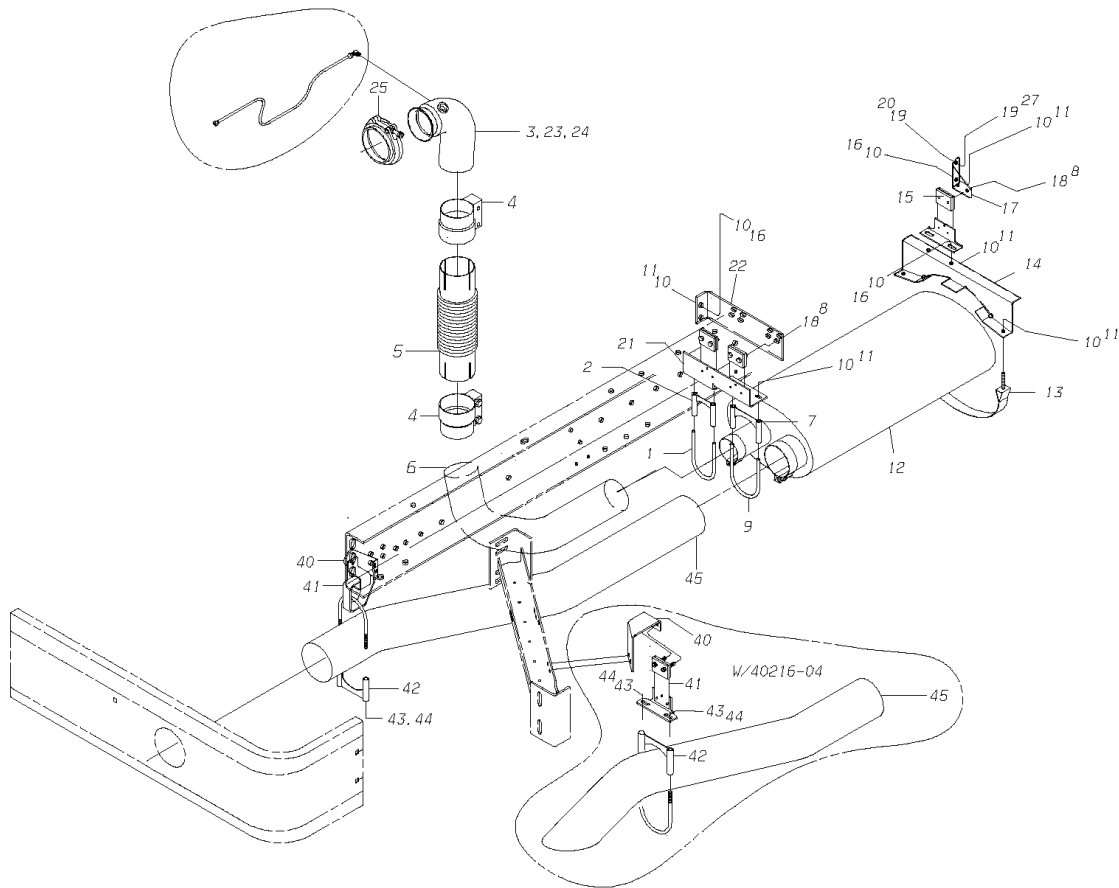

Models: A3RE
JOHN DEERE
6.8

With Features: FEATURE 40182-01 WITH 40215-02, 40216-02

Key	PartNumber	Qty	Description	Comment