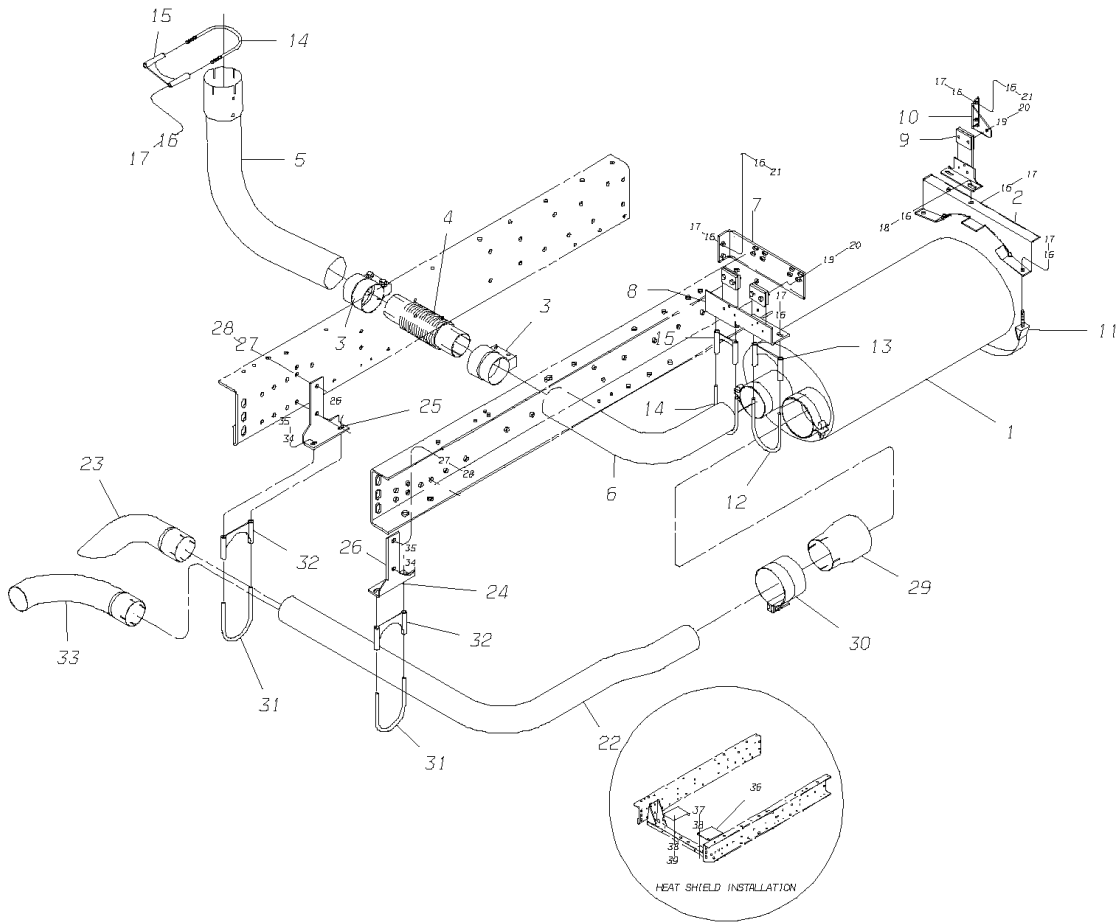

Models: A3RE
CUMMINS
ISC
With Features: FEATURE 40184-03 OR- 05 WITH 40216-06 OR -07

Key	PartNumber	Qty	Description	Comment