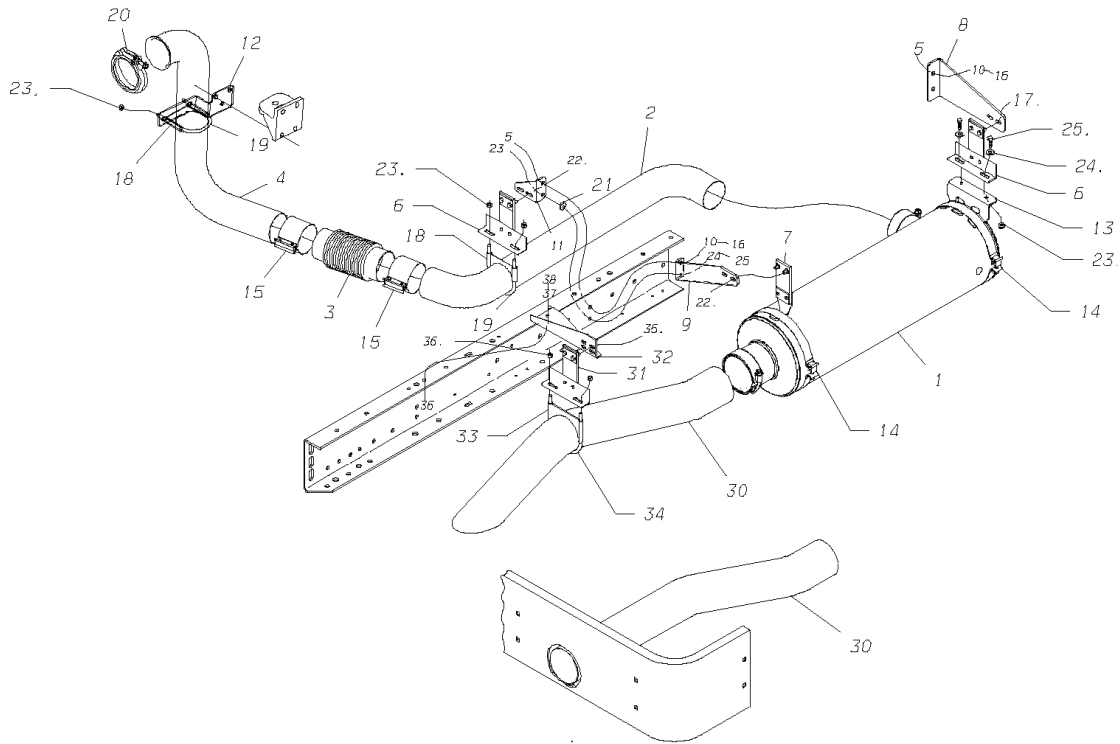

**Models:** A3RE

CAT

C7

**COMPLETE SYSTEM**

**With Features:**

**FEATURE 40187 WITH 40215-02, 40216-02, -04**

Key	PartNumber	Qty	Description	Comment
-----	------------	-----	-------------	---------

TAILPIPE THROUGH BUMPER