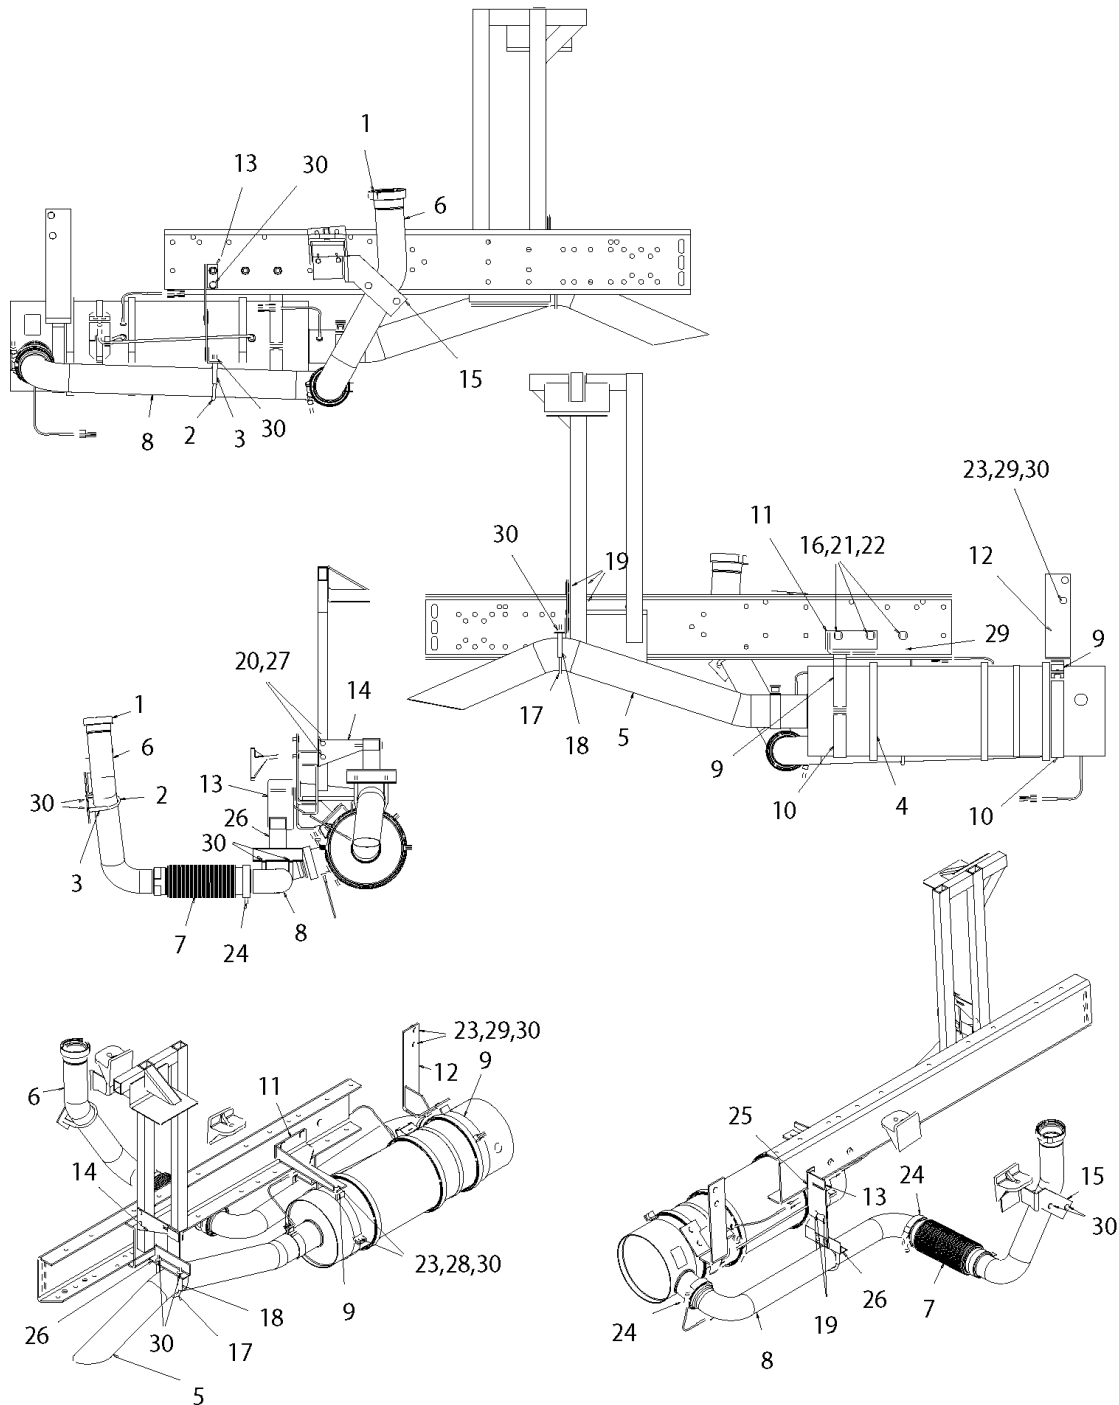

Models:
A3RE
CUMMINS
ISC07

With Features:
TAILPIPE TURNED DOWN
FEATURE 40215-08, FEATURE 40216-04

Key	PartNumber	Qty	Description	Comment