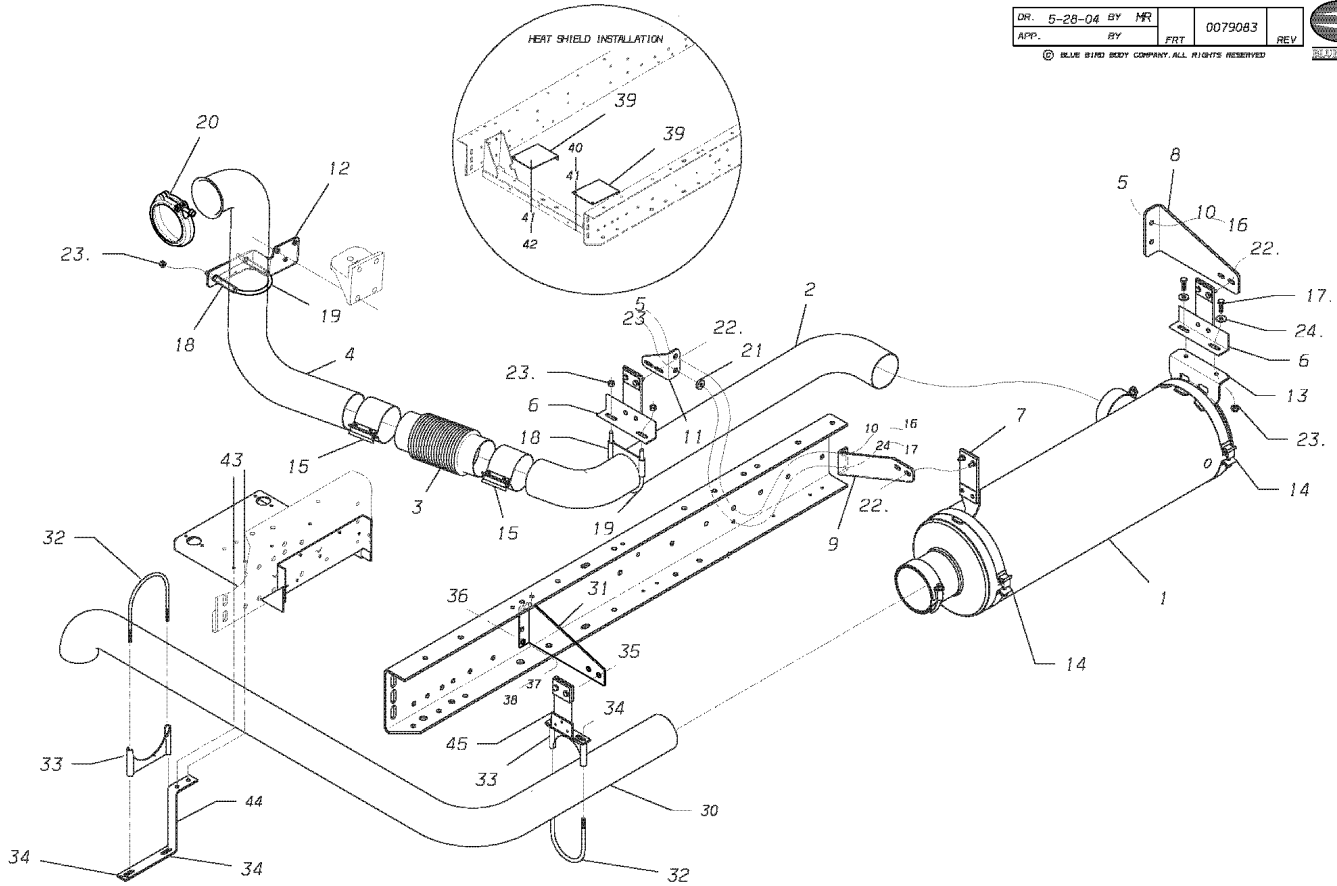

Models:
A3RE
CAT
C7

With Features:

LH SIDE, 5 INCH, 90 DEGREE TURN DOWN
FEATURE 40187 WITH 40215, 40216-08

Key	PartNumber	Qty	Description	Comment

DR. 5-28-04	BY MR	0079083	REV
APP.	RY	FRT	REV

© BLUE BIRD BODY COMPANY. ALL RIGHTS RESERVED