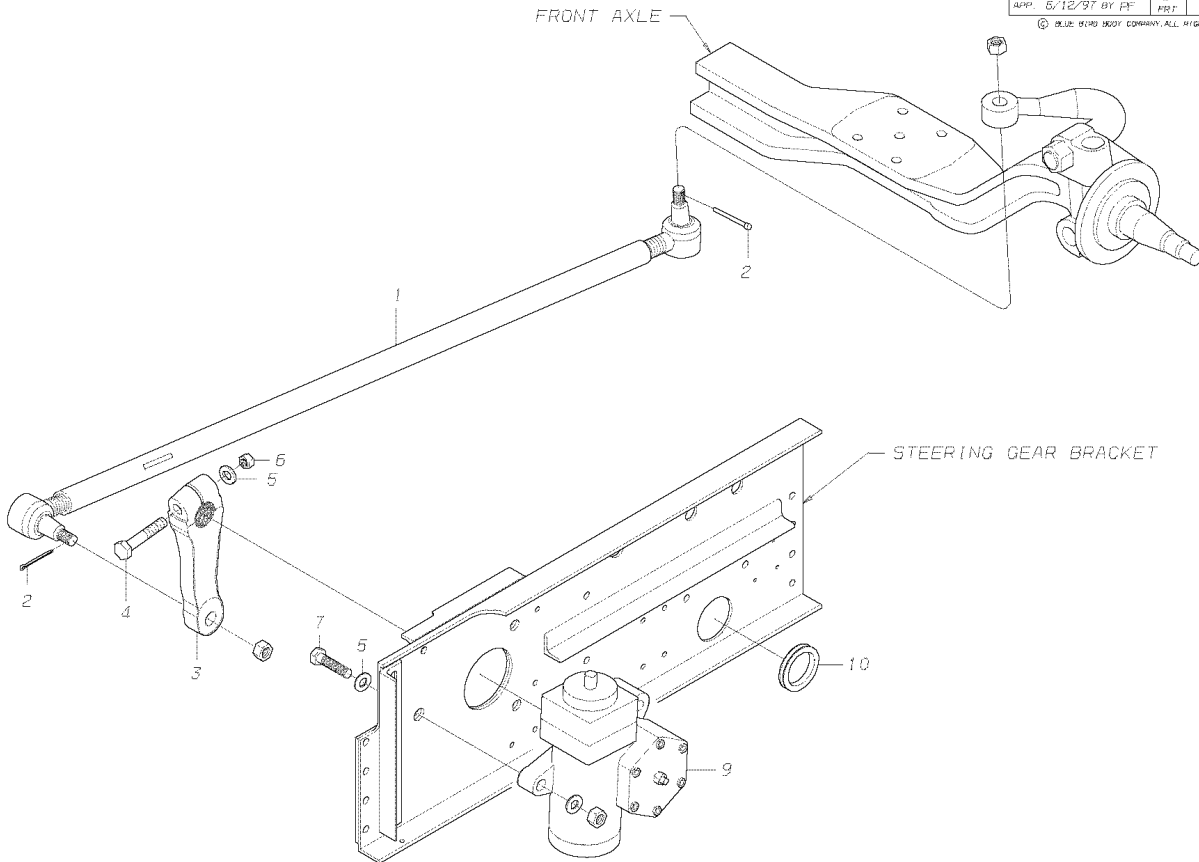

© BLUE BIRD BODY COMPANY. ALL RIGHTS RESERVED

Models: A3RE, C4RE, CSRE, QBRE
LINKAGE

With Features: LEFT-HAND DRIVE
FEATURE 40097-02

Key	PartNumber	Qty	Description	Comment
1	1843119		DRAG ROD ASSY,VERT JOINT,63.32	A3RE ONLY, ENDING WITH CSN 03-03-02
1	0026532		DRAG ROD ASSY,VERTICAL JOINT,63.32(NOT	A3RE, C4RE BEGIN WITH CSN 03-04-02
1	1708809		DRAG ROD ASSY,VERT JOINT,60.20 IN,PUR,	
	1358860		DRAG ROD,TUBE,VERTICAL JOINT,53.50,PNT	PART OF ITEM 1
	4316261		TIE ROD END,LH,L24SV8107B12"	PART OF ITEM 1
	4316279		TIE ROD END,RH,L24SV8110D12"	PART OF ITEM 1
2	1420744	2	PIN,COTTER,5/32 DIA X 1 1/2 LONG	
3	1708817		ARM,PITMAN,10.00 W/OFFSET,PURCHASED	
4	0870873	4	CAPSCREW,HEX HD,3/4-10 X 4,GR 8,YEL ZN	
5	0607036	7	WASHER,FLAT,13/16 X 1 3/8 X 7/64 ZP,HRD	
6	0933879	8	NUT,HEX HD,3/4-10,PRVLG TORQ,GR8,CAD	
7	1749464	3	CAPSCREW,HEX HD,3/4-16 X 3,GR 8,YEL ZN	
8	1483817	3	NUT,HEX HD,3/4-16,PRVLG TORQUE,GR8,YEL	
9	1749423		GEAR,POWER STEERING	
10	1576388	AR	GROMMET,MOLDED STRIP,.320 X 12.75 LONG	
11	0969816	AR	SEALANT,LOCTITE,THREADLOCKER,271	