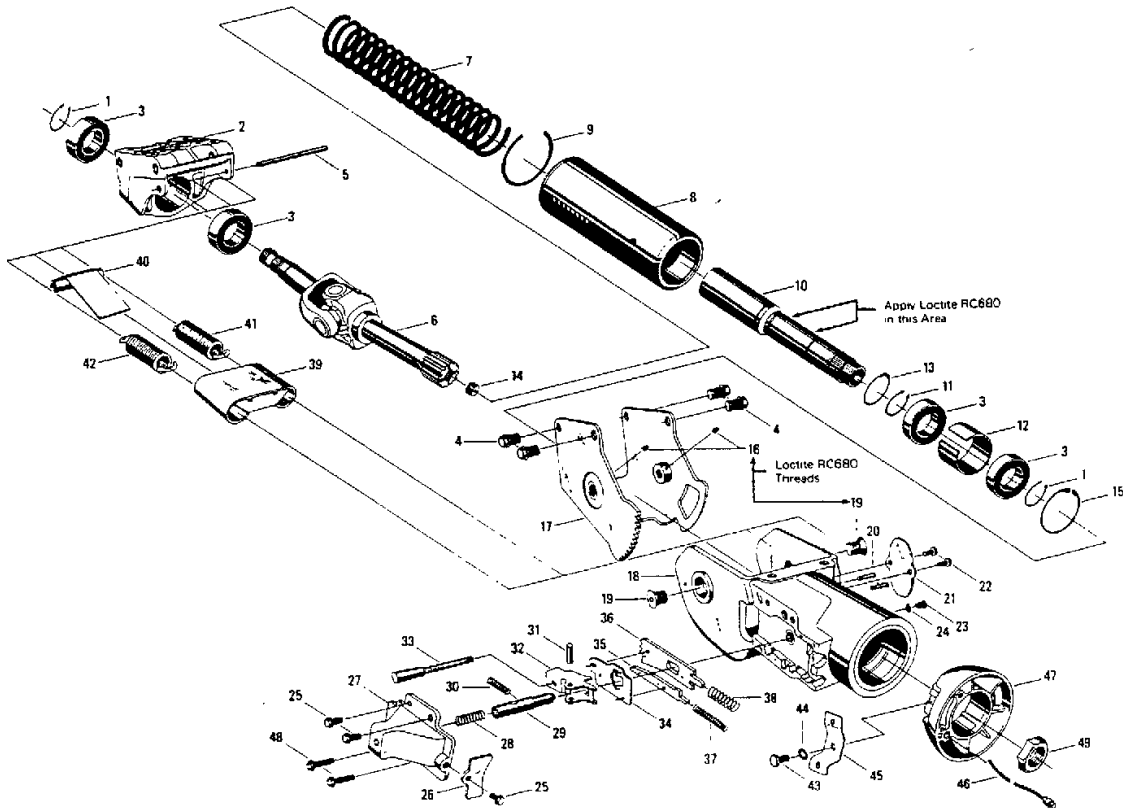

Key	PartNumber	Qty	Description	Comment
-----	------------	-----	-------------	---------

POWER STEERING COLUMN

Models: A3RE
COLUMN
COLUMN COMPONENTS
With Features: FEATURE 40361-01

Key	PartNumber	Qty	Description	Comment
NI	1644988		COLUMN ASSY,STEERING,TILT/TELE,TCFC/RE	<i>CONSISTING OF ITEMS 1 THRU 49</i>
NI	4292066		SWITCH ASSY,DIRECTIONAL,HAZARD,SIGNAL	
1	4289708		RING,RETAINING,STG,COLUMN 1379478"	
2	4289716		BLOCK ASSY,BEARING,UNIV JOINT 1379478	
3	4289724		BEARING,UNIV JOINT 1379478"	
4	4289732		SCREW,SELF TAP,3/8-16 X 1,HEX HD"	
5	4289740		ROD,SPRING RETAINER,STG COLUMN 1379478	
6	4289757		U-JOINT ASSY,STG COLUMN 1379478"	
7	4289765		SPRING,JACKET TUBE,EXTENDED 1379478	
8	4289773		TUBE,JACKET,STG COLUMN 1379478"	
9	4289781		RING,RETAINING,JACKET TUBE 1379478	
10	4289799		TUBE & SLEEVE ASSY,STG COLUMN 1379478"	
11	4289708		RING,RETAINING,STG,COLUMN 1379478"	
12	4289807		SPACER,BRG,STG COLUMN 1379478"	
13	4289815		RING,RETAINING,STG COLUMN 1379478"	
14	4289823		PLUG,PIPE,1/8 SOCKET HD	
15	4289831		RING,RETAINING,STG COLUMN 1379478"	
16	4289849		SCREW,SET,10X24 X 3/16 SOC HD 1379478"	
17	4289856		BRACKET,SUPT,STEERING COLUMN 1379478"	
18	4289872		SCREW,PIVOT,1/2,20 X 1 1/8 SOC HD 1379478"	
19	4289872		SCREW,PIVOT,1/2,20 X 1 1/8 SOC HD 1379478"	
20	4289880		PIN,TRAVEL STOP STG COLUMN 1379478	
21	4289898		COVER,STOP,HSG STG COLUMN 1379478	
22	4289906		SCREW,SELF TAP,10-24 X 1/2,HEX	
24	4289922		WASHER,LOCK,INTN TOOTH 1379478	
25	4289930		SCREW,SELF TAP,10-24 X 5/8"	
26	4289948		COVER PLATE,SPRING,STG COLUMN 1379478	
27	4289955		ACTUATOR HOUSING & BUSHING ASSY	
28	4289963		SPRING,ACTUATOR HOUSING,1379478"	
30	4289971		SPRING,ANTI-RATTLE 1379478"	
34	4289997		PLATE,DISENGAGING, 1379428"	
35	4290003		WEDGELOCK,STG COLUMN 1379478"	
36	4290011		LOCKBAR,STG COLUMN 1379478"	