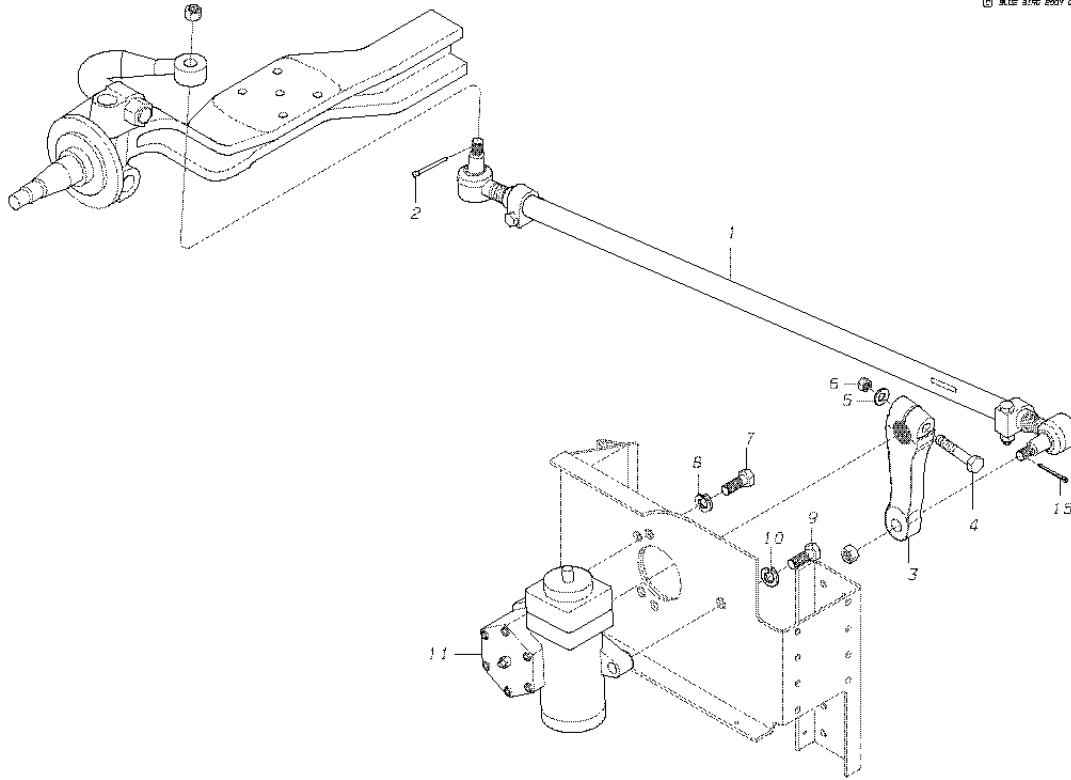

Models: A3RE, CSFE, CSRE, TCFE, TCRE
LINKAGE
RIGHT-HAND DRIVE
With Features: OPTION 4001, FEATURE 40361-01

Key	PartNumber	Qty	Description	Comment

DP: 5/17/94 BY: JD	B	1734408	REV: 1
APP: 5/17/94 BY: KY	REV: 1		

© BLUE BIRD 2007 COMPANY. ALL RIGHTS RESERVED.