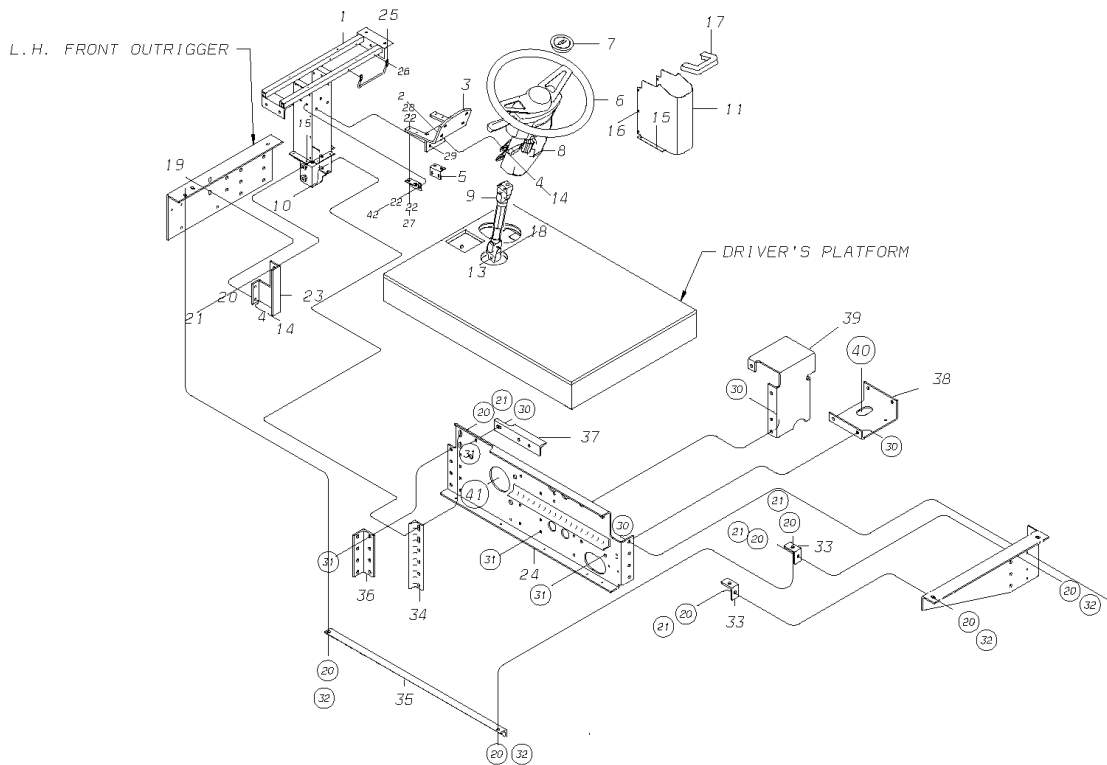

Models: A3RE
COLUMN
TILT/TELESCOPING STEERING COLUMN
BSN: From CSN 10148860 (11/03/03)

Key	PartNumber	Qty	Description	Comment