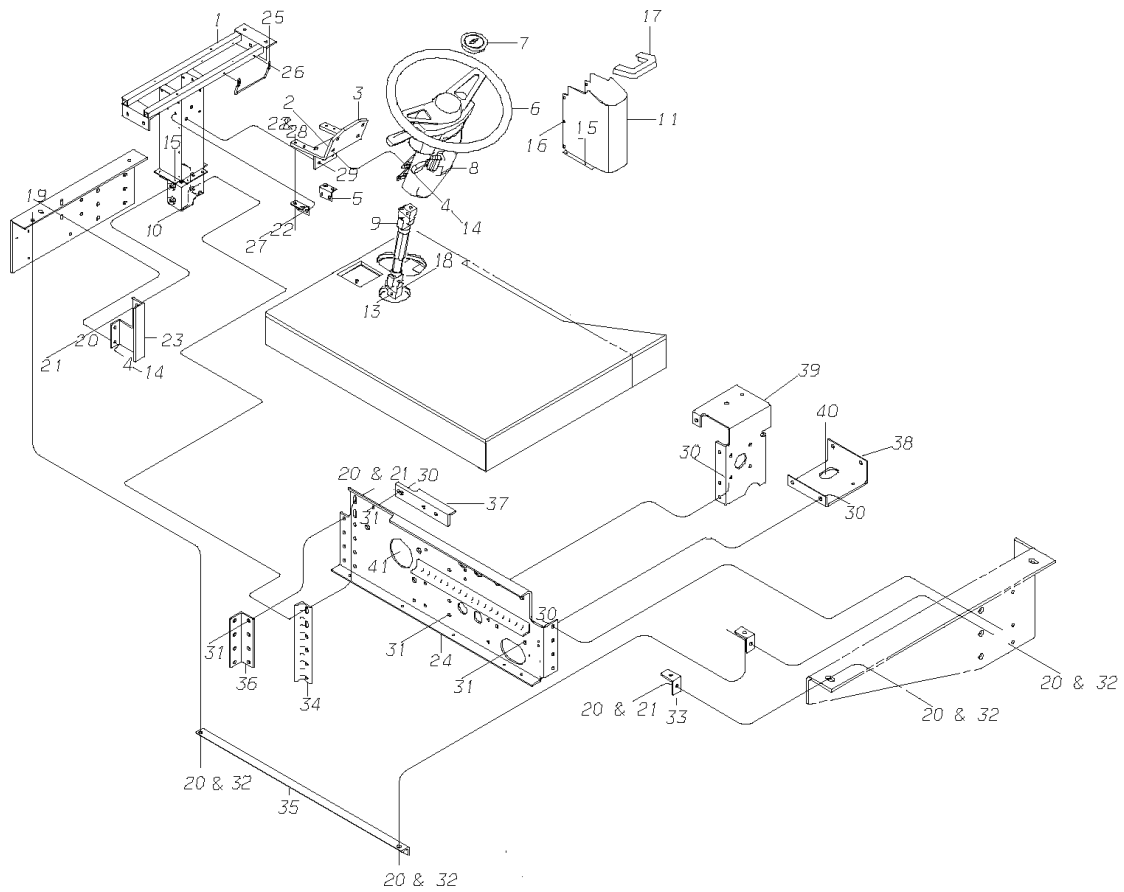

Models: **A3RE**
COLUMN
TILT/TELESCOPING STEERING COLUMN
To CSN 10148859

Key	PartNumber	Qty	Description	Comment