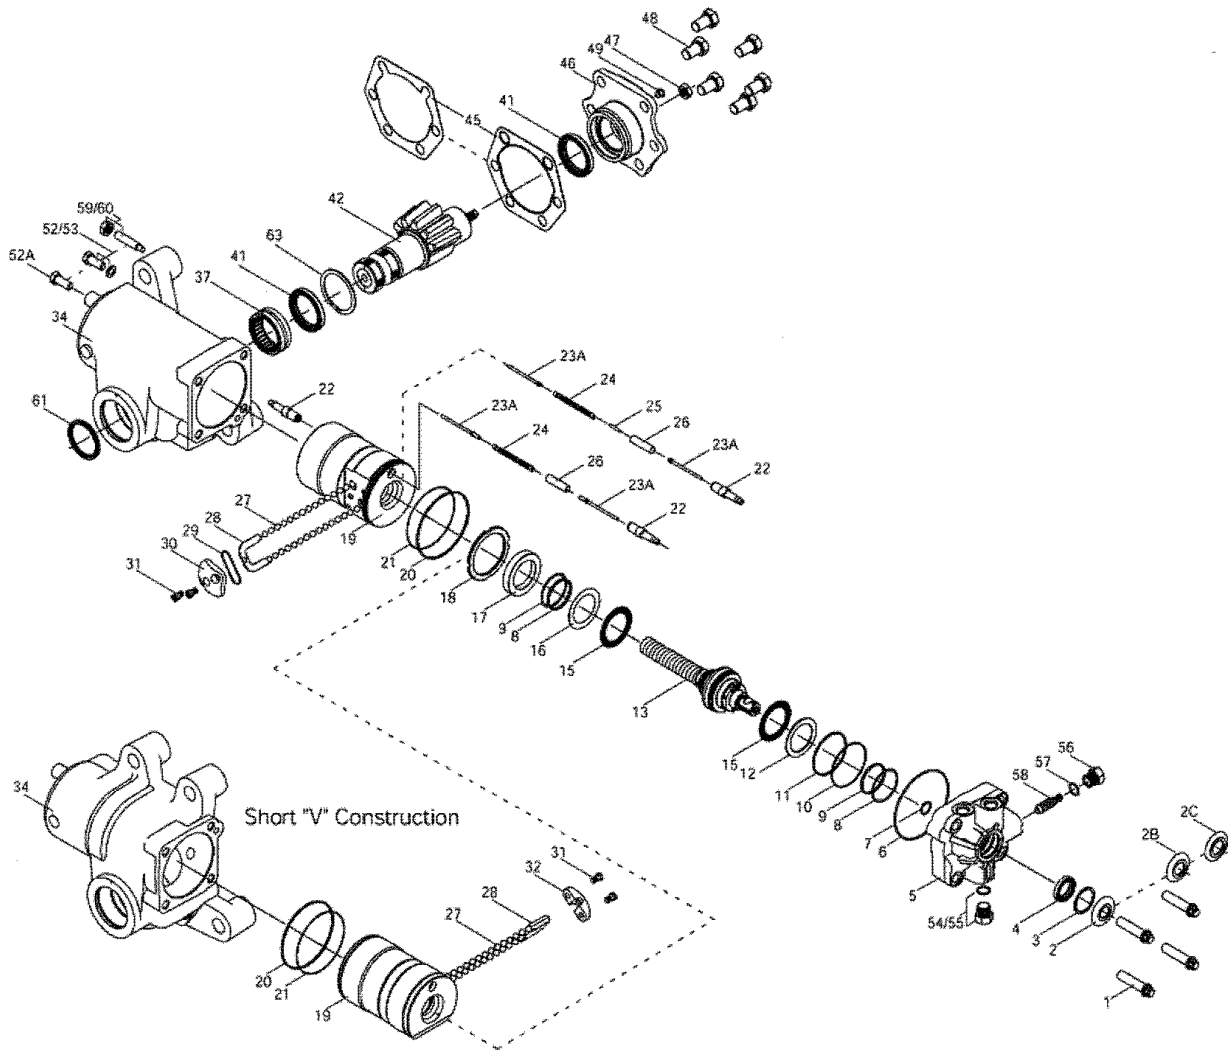

Models: AAFE, AARE, A3FE, A3RE, B4RE, BBCV, C1FE, C3FE, C4RE, CSFE, CSRE, Q4RE, QBRE, TCFE, TSFE, TCRE, WLWB, W4RE
GEAR
TAS 55, 65, 85

Key	PartNumber	Qty	Description	Comment