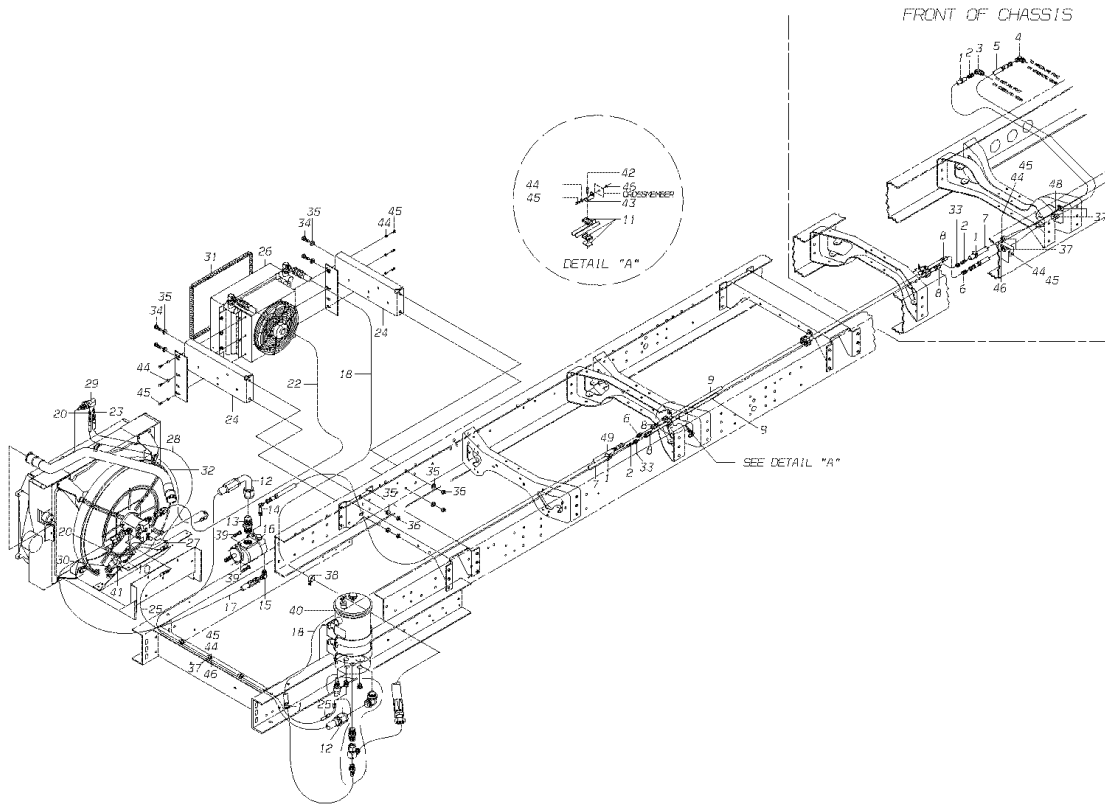

Models: **A3RE**
JOHN DEERE 6.8
With Features: **FEATURE 40182**

Key	PartNumber	Qty	Description	Comment