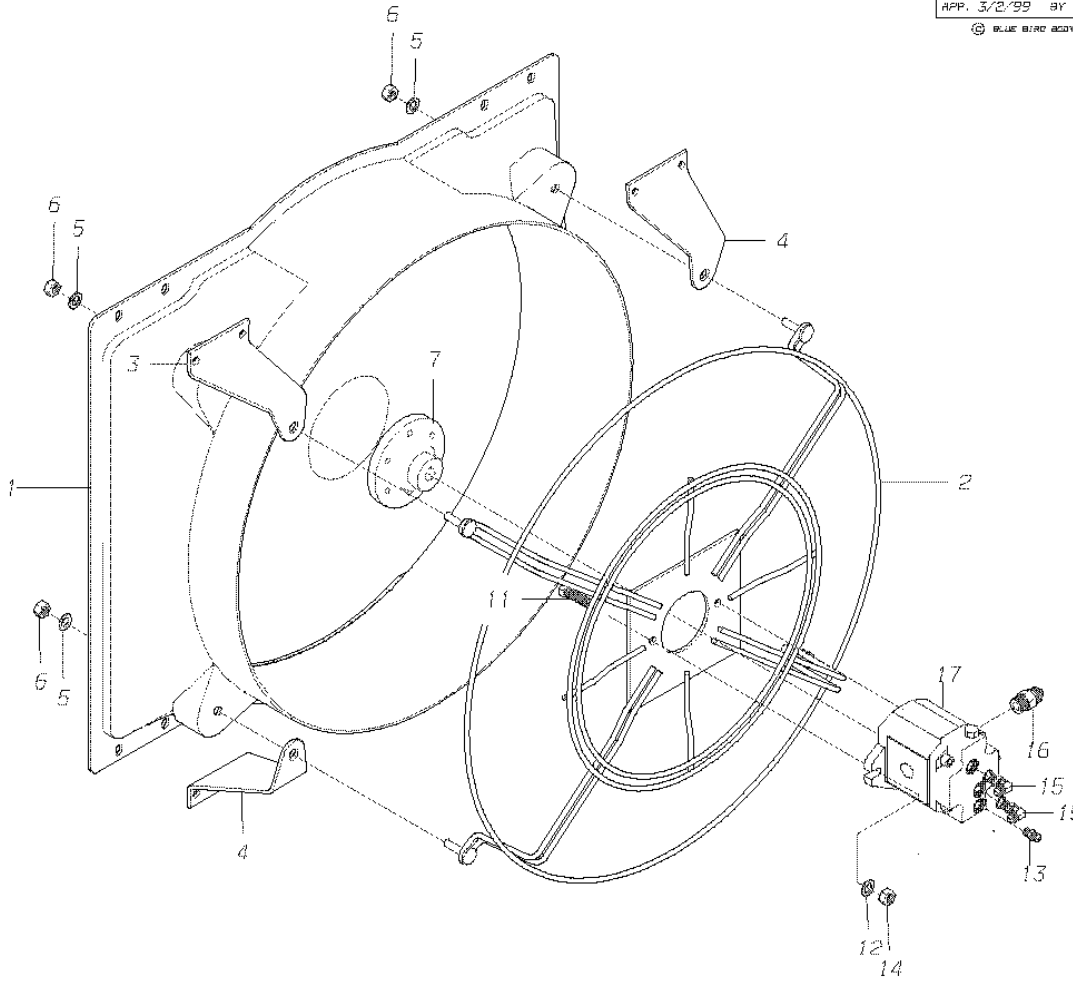

Models: A3RE

**JOHN DEERE 8.1
SHROUD & HYDRAULIC MOTOR ASSY. MTG.**

With Features: FEATURE 40181

Key	PartNumber	Qty	Description	Comment

DR. 3/2/99	BY			E
APP. 3/2/99	BY	FRT	1997220	REV

© BLUE BIRD BODY COMPANY. ALL RIGHTS RESERVED