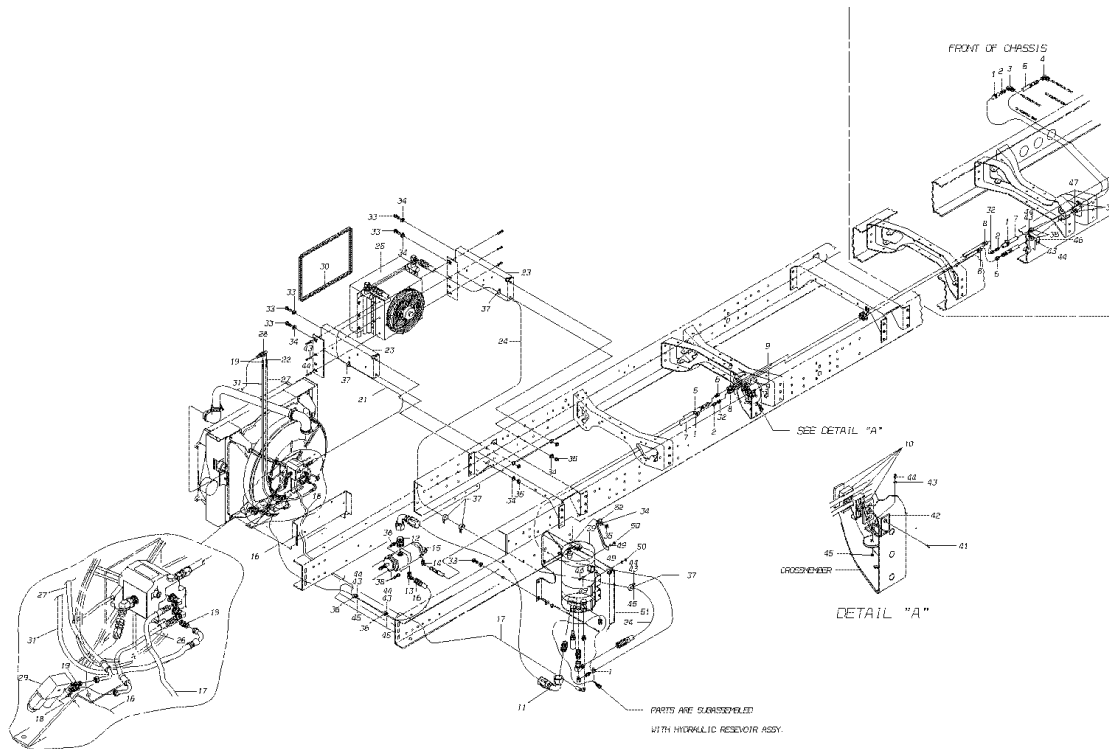

Models: A3RE, C4RE
CAT 3126B, C7
With Features: FEATURE 40187

Key	PartNumber	Qty	Description	Comment