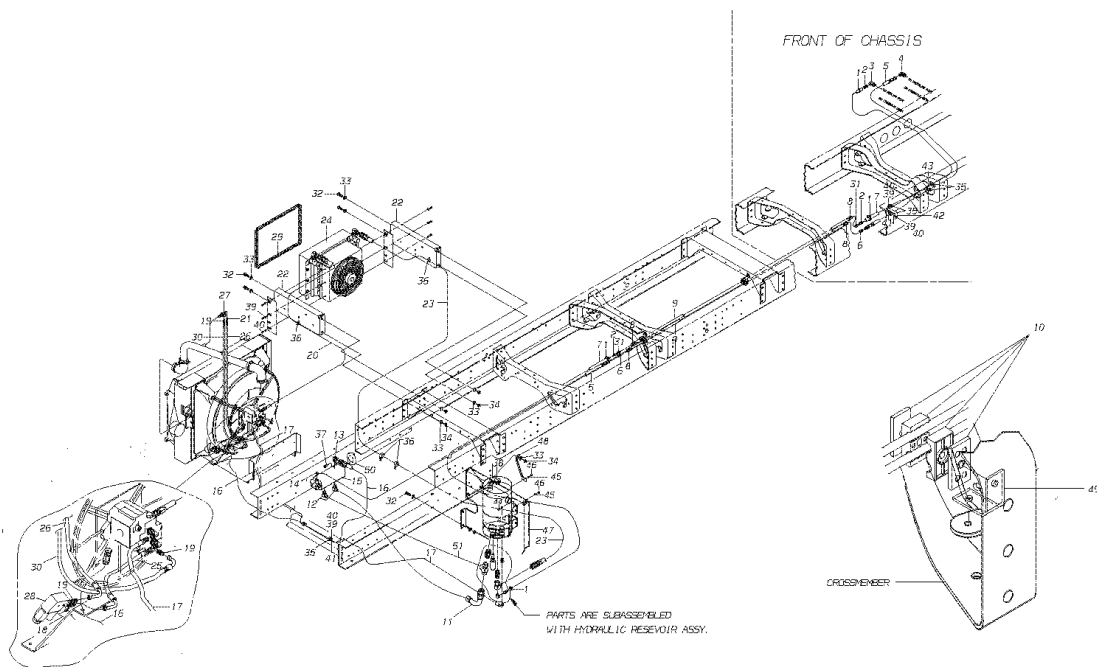

Models: **A3RE
CUMMINS 5.9 ISB-E
RIGHT HAND DRIVE**
With Features: **FEATURE 40177-04**

Key	PartNumber	Qty	Description	Comment