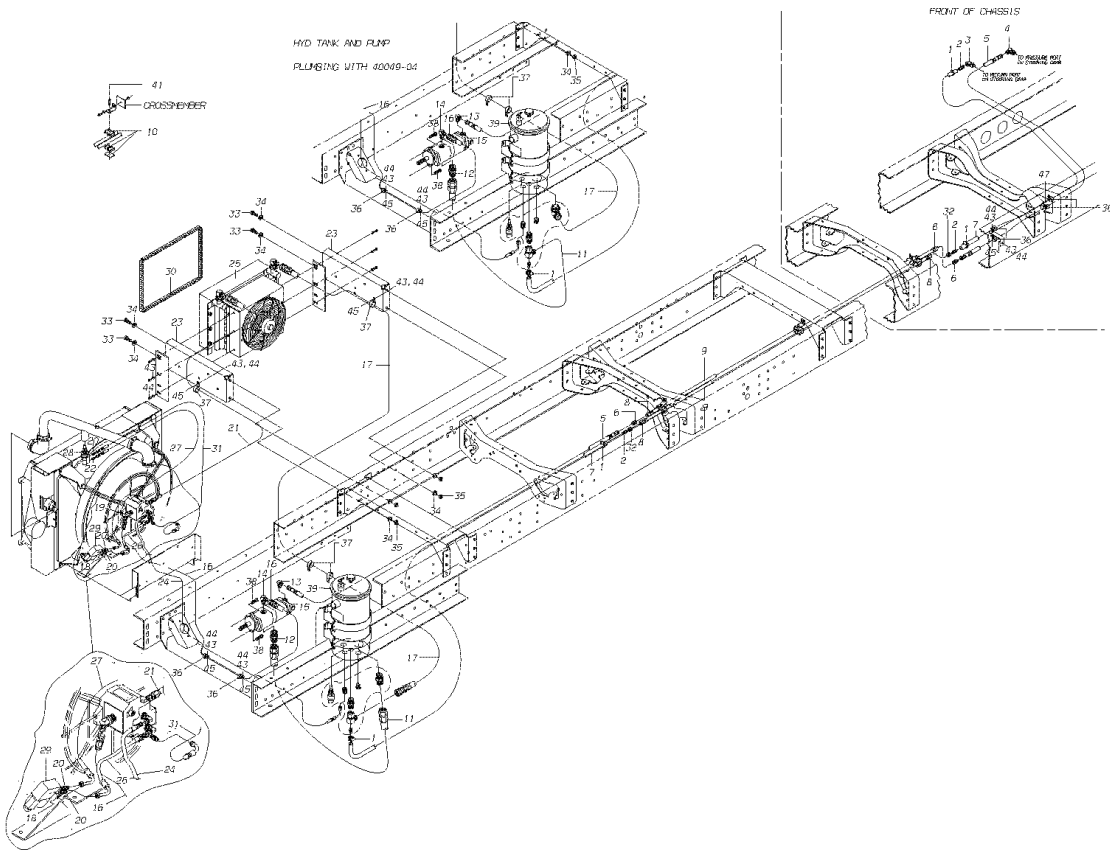

Models: A3RE
JOHN DEERE 8.1
With Features: FEATURE 40181

Key	PartNumber	Qty	Description	Comment