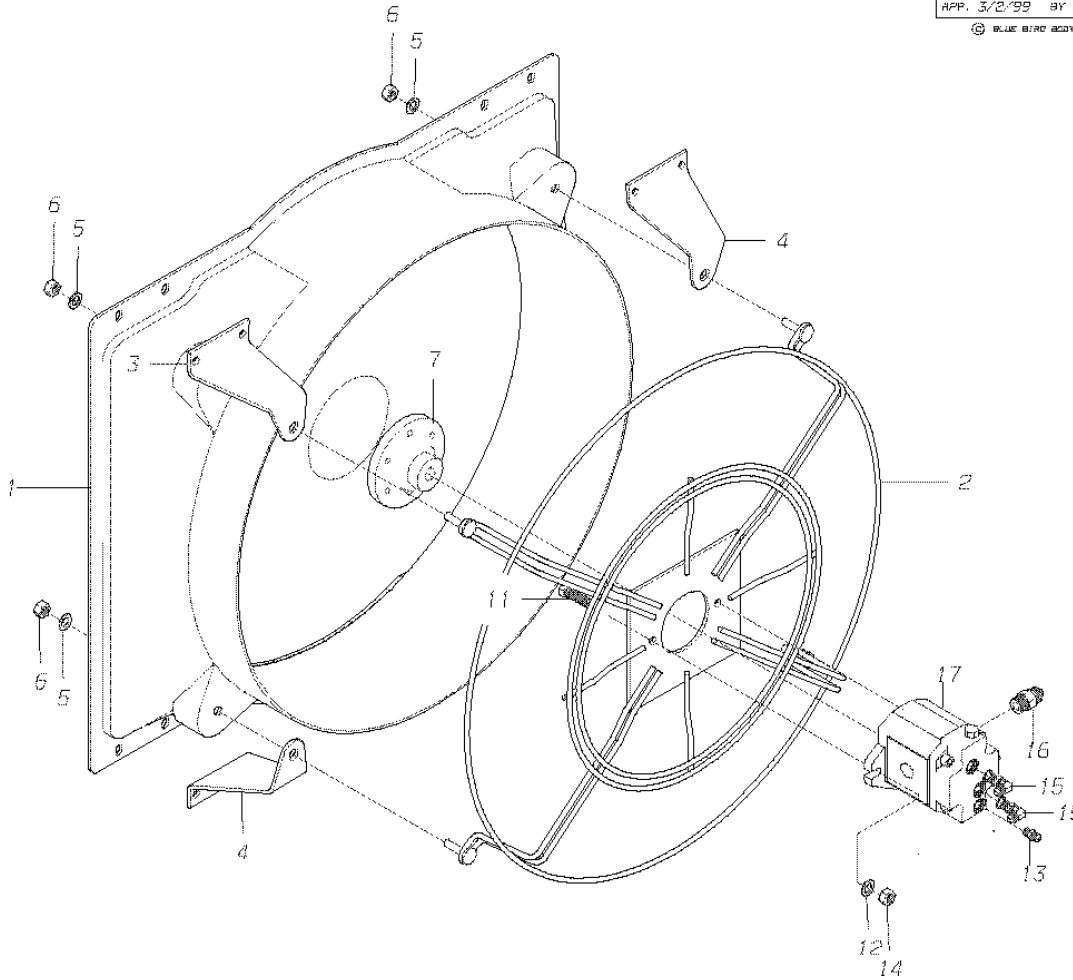

Models: A3RE

**CUMMINS 5.9 ISB, 8.3 ISC
SHROUD & HYDRAULIC MOTOR ASSY. MTG.**

With Features: FEATURES 40177 & 40184

Key	PartNumber	Qty	Description	Comment

DR. 3/2/99	BY			E
APP. 3/2/99	BY	FRT	1997220	REV

© BLUE BIRD BODY COMPANY. ALL RIGHTS RESERVED