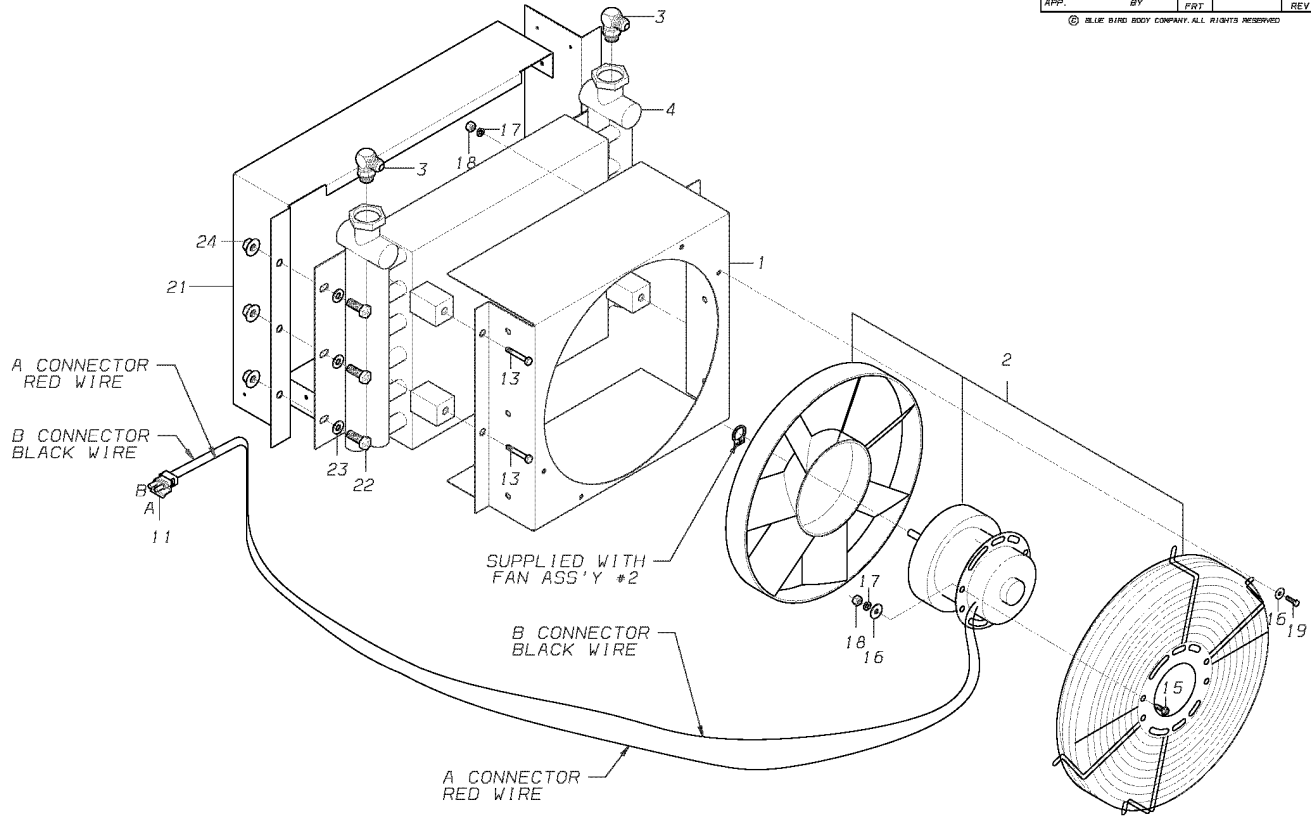

Models: **A3RE, CSRE, C4RE, QBRE, TCRE, T2RE**
COOLER & FAN ASSY, 12 INCH, 12 VOLT
To CSN F0203509 (A3RE); F0105129 (C4RE)

Key	PartNumber	Qty	Description	Comment

DR. 12/12/03	BY TB	1886019	C	
APP.	BY	FRT	REV	

© BLUE BIRD BODY COMPANY. ALL RIGHTS RESERVED