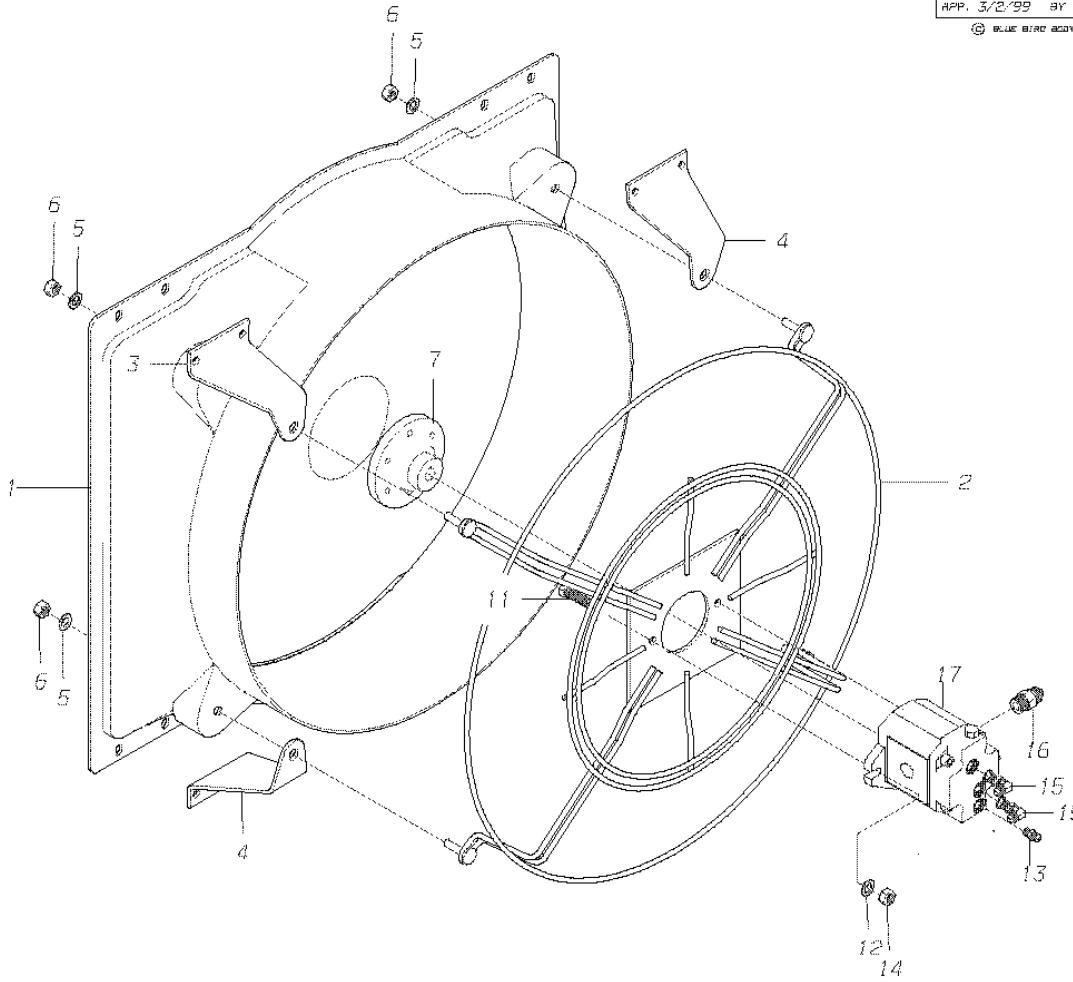

Models: A3RE
CAT 3126B
With Features: SHROUD & HYDRAULIC MOTOR ASSY. MTG.
FEATURE 40187

Key	PartNumber	Qty	Description	Comment

DR. 3/2/99	BY			E
APP. 3/2/99	BY	FRT	1997220	REV

© BLUE BIRD BODY COMPANY. ALL RIGHTS RESERVED