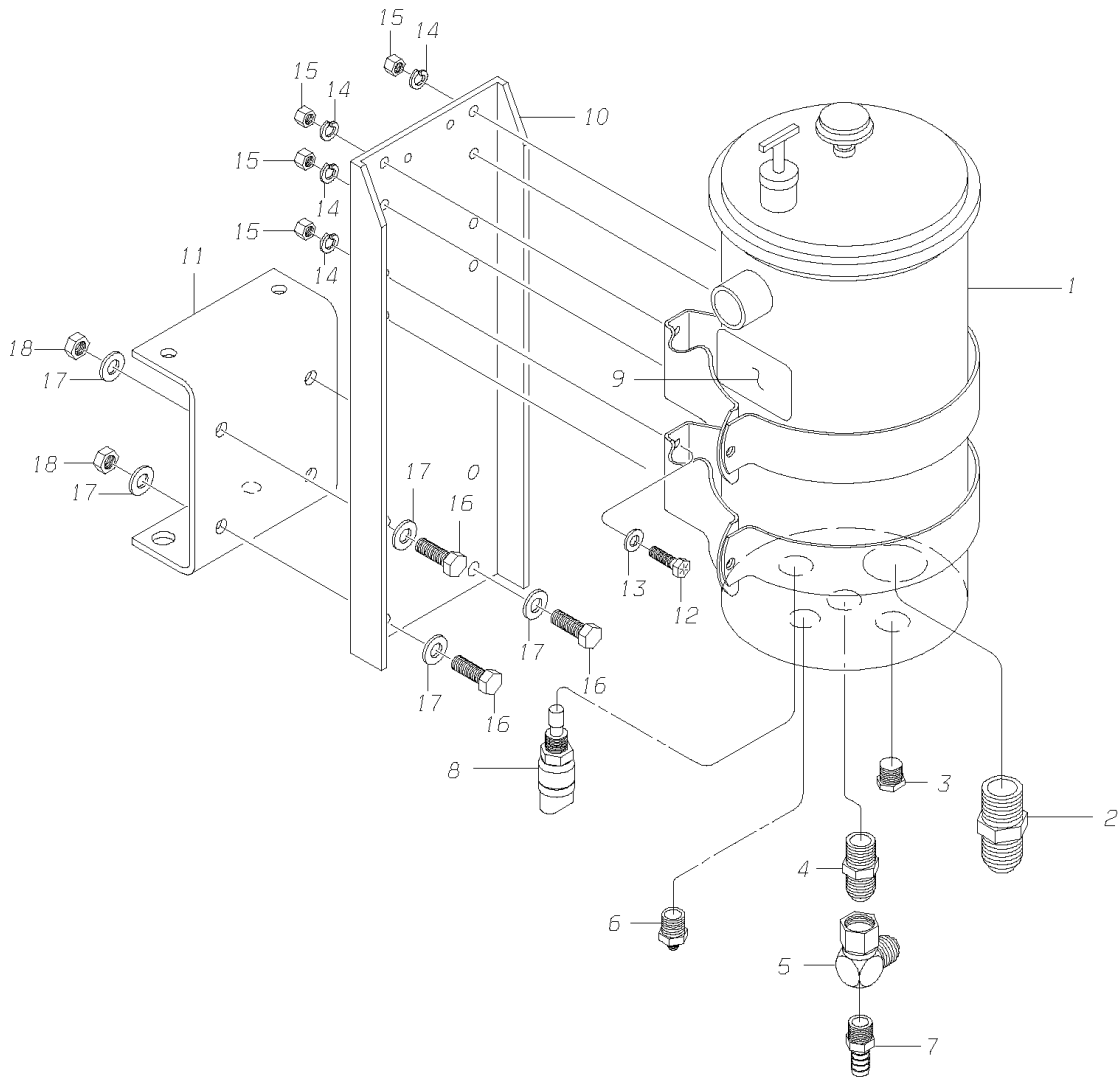

Models: A3RE
JOHN DEERE 6.8, 8.1
RESERVOIR & VALVE ASSY
With Features: FEATURE 40181, 40182

Key	PartNumber	Qty	Description	Comment