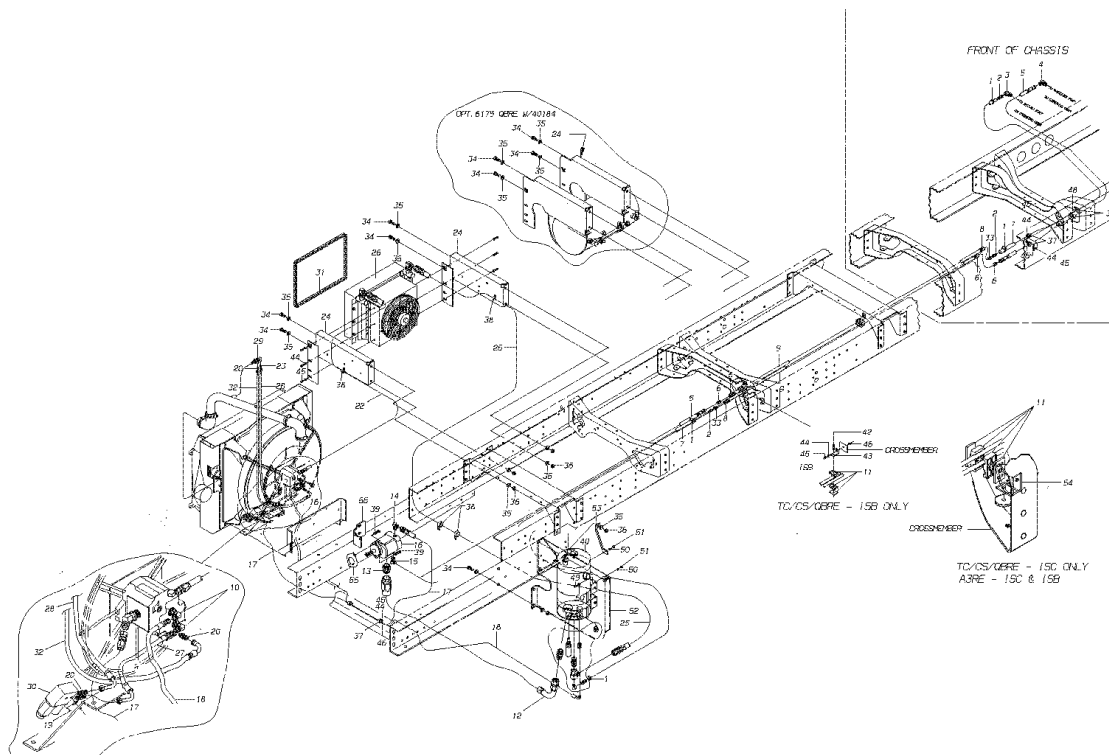

Models: A3RE, QBRE
CUMMINS 5.9 ISB, 8.3 ISC
With Features: FEATURES 40177-00 & 40184-00

Key	PartNumber	Qty	Description	Comment