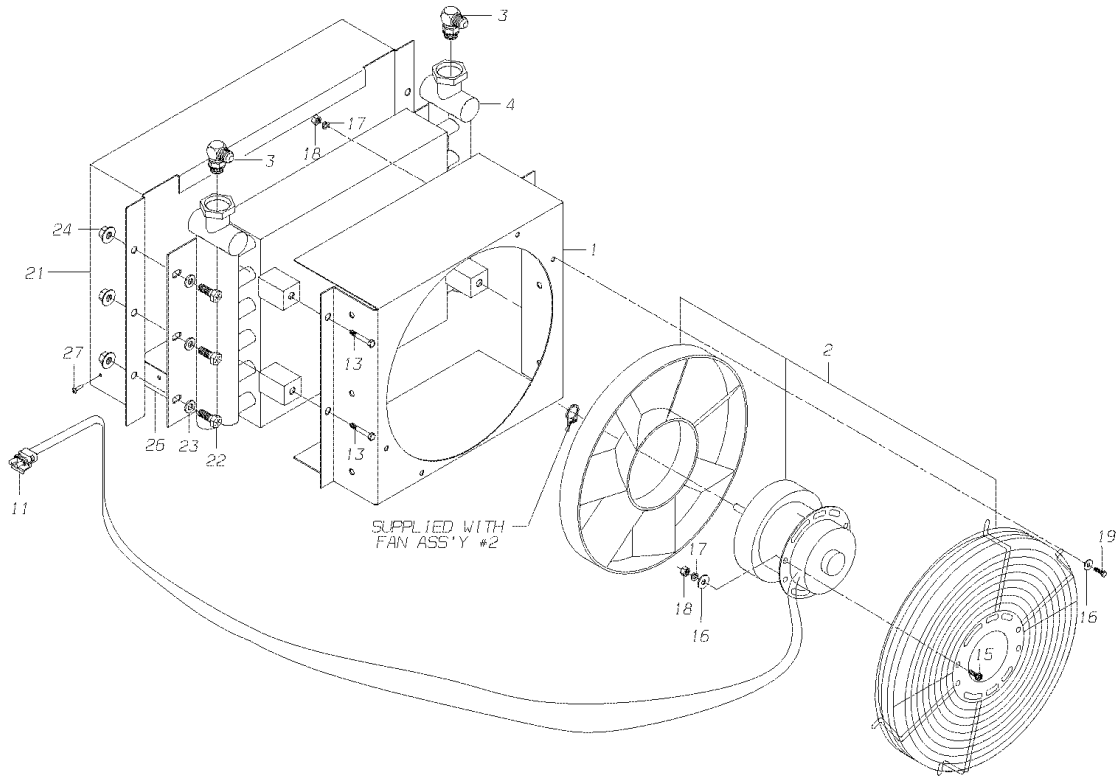

Models: A3RE
COOLER & FAN ASSY, 12 INCH, 12 VOLT
BSN: From CSN F0203510

Key	PartNumber	Qty	Description	Comment