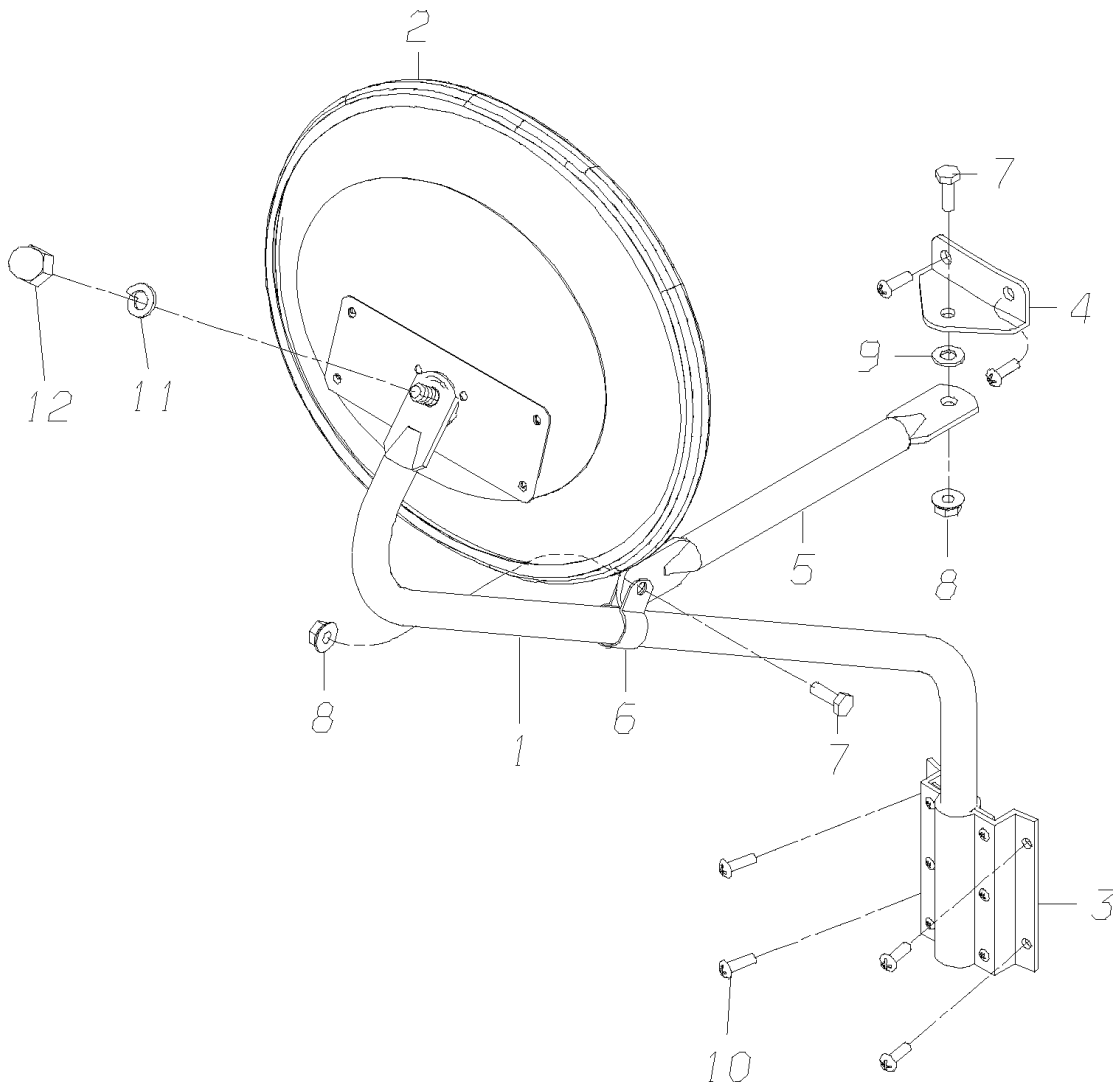

Models: A3FE, A3RE, C1FE, TCFE
EXTERIOR
With Features: ROSCO CROSSVIEW, MINI-HAWKEYE
FEATURE 30484-05

Key	PartNumber	Qty	Description	Comment