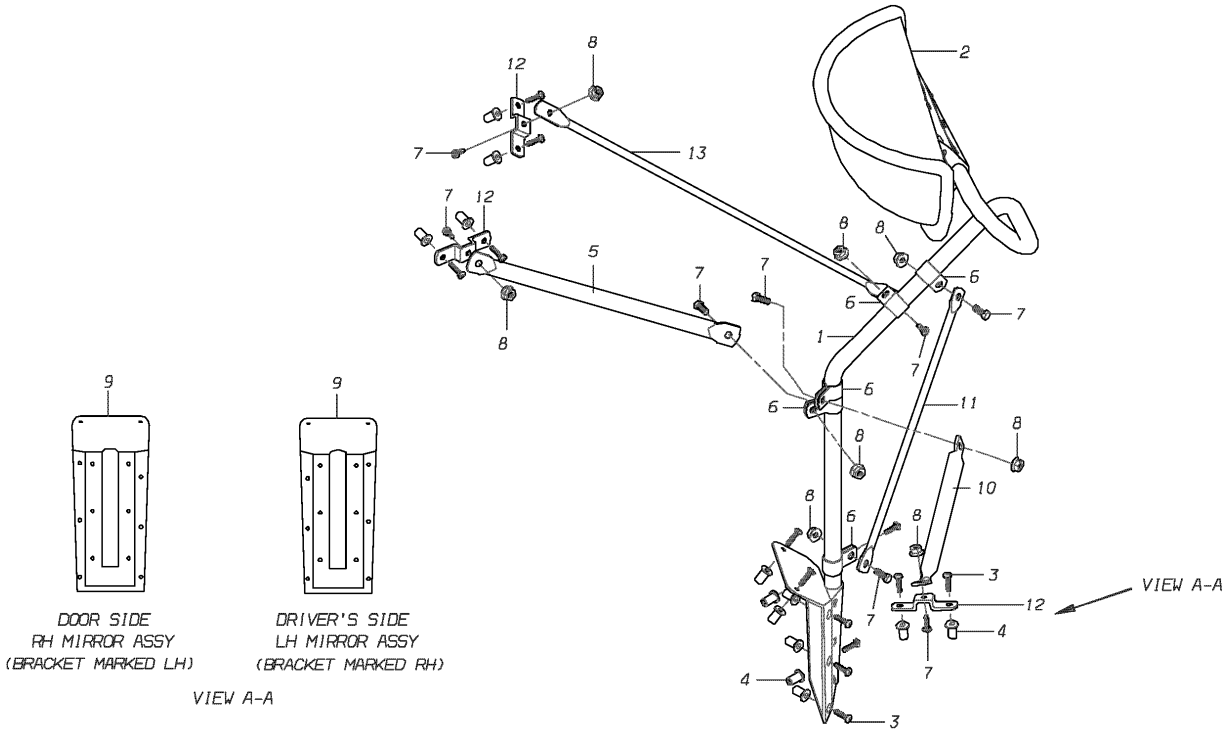

Models: A3FE, A3RE, B1VC, B2VC, GMCV, SBCV, TCFE
EXTERIOR
BUS BOY
DRIVER AND PASSENGER SIDE
With Features: FEATURE 30484-01 or 30484-02

Key	PartNumber	Qty	Description	Comment

DR. 1/19/01	BY JL	---	1980770	B	
APP. 1/19/01	BY PF	FRT		REV	

© BLUE BIRD BODY COMPANY. ALL RIGHTS RESERVED