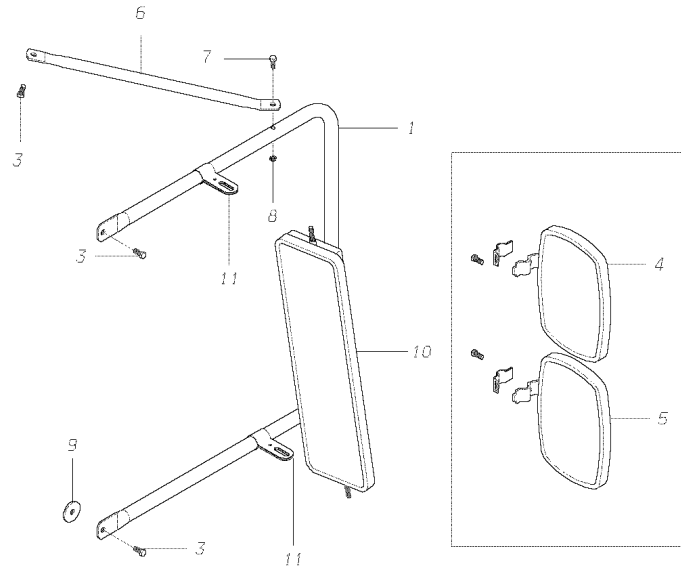

RH INSTALLATION