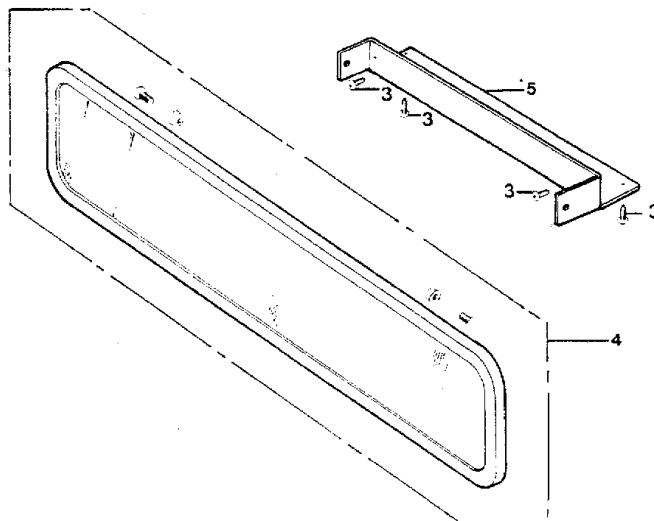

TCRE, VCTA

Models: AAFE, AARE, A3FE, A3RE, C1FE, CSFE, CSRE, GMCV, GPWB, MBWB, SBCV, TCPE,

INTERIOR
6 X 16 & 6 X 30

Key	PartNumber	Qty	Description	Comment

DR. 7/26/82 BY JDT	8000820
APP 7/26/82 BY SHAW P	

© 1983 BLUE BIRD BODY COMPANY
ALL RIGHTS RESERVED