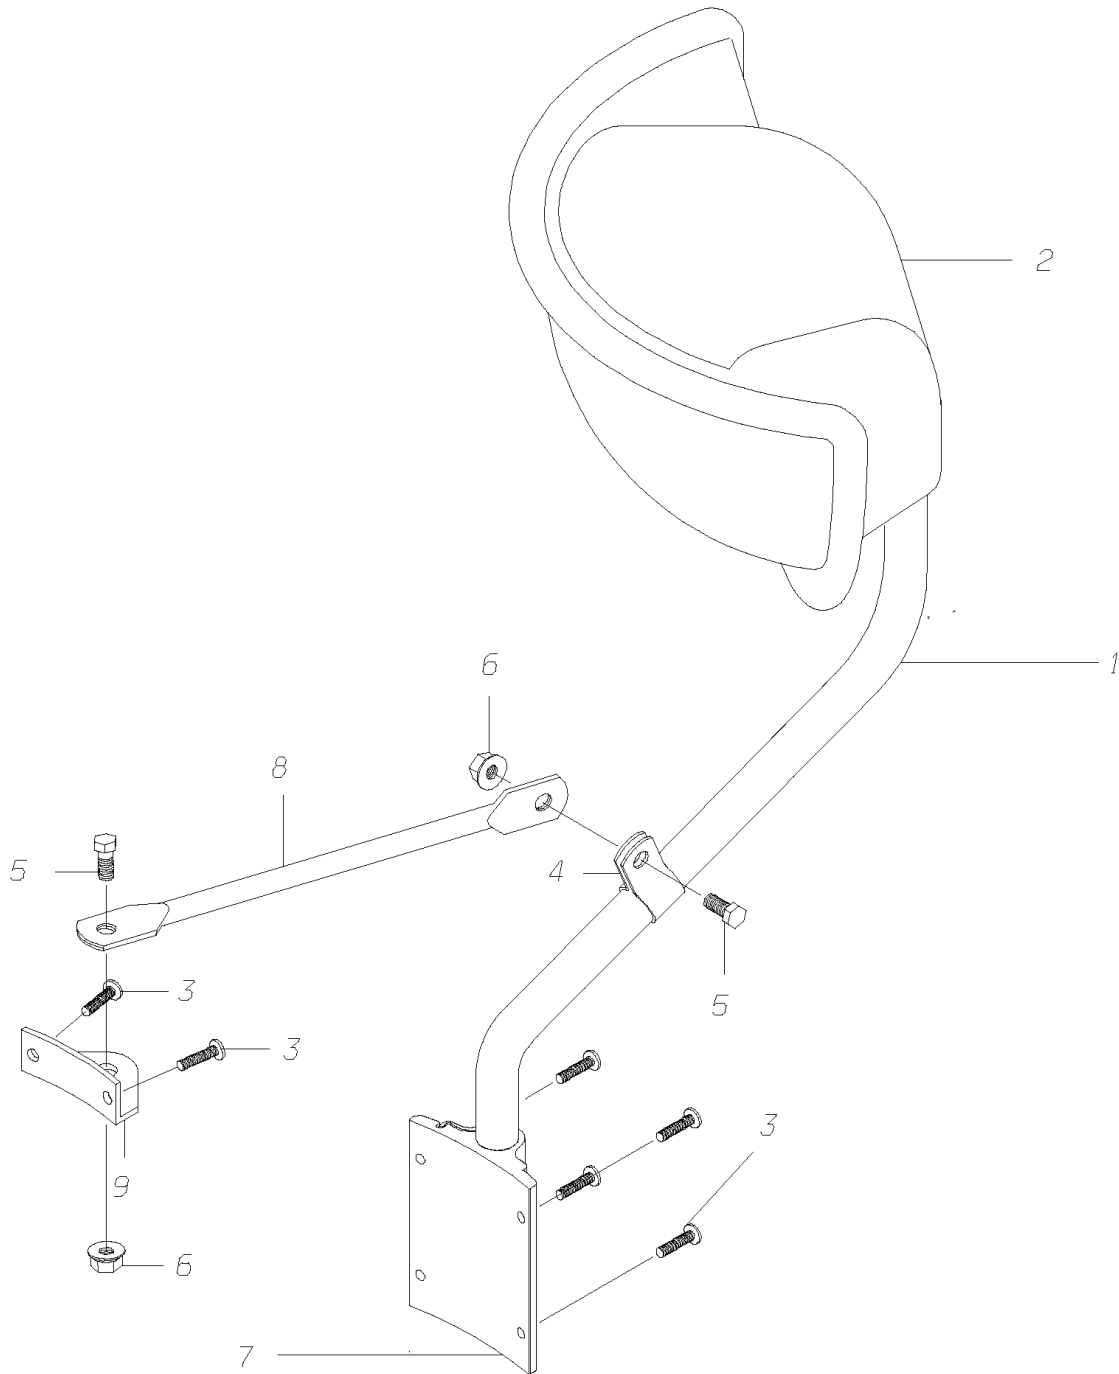

Models: A3FE, A3RE, AAFE, AARE, TCFE, TCRE, TSFE
EXTERIOR
SAFETY CROSS
DRIVER AND PASSENGER SIDE

With Features: FEATURE 30484-03, -04

Key	PartNumber	Qty	Description	Comment