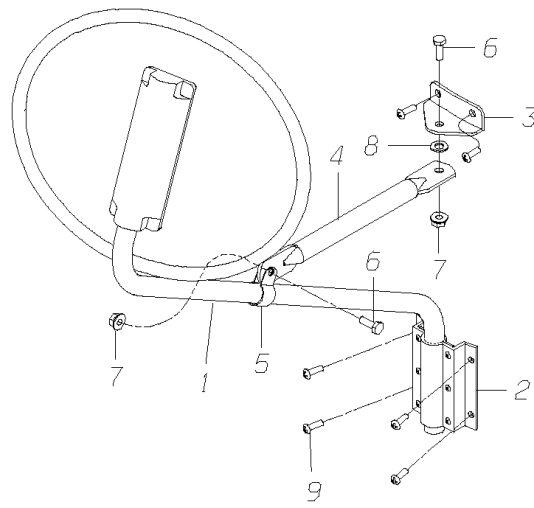

LH MIRROR ASSY