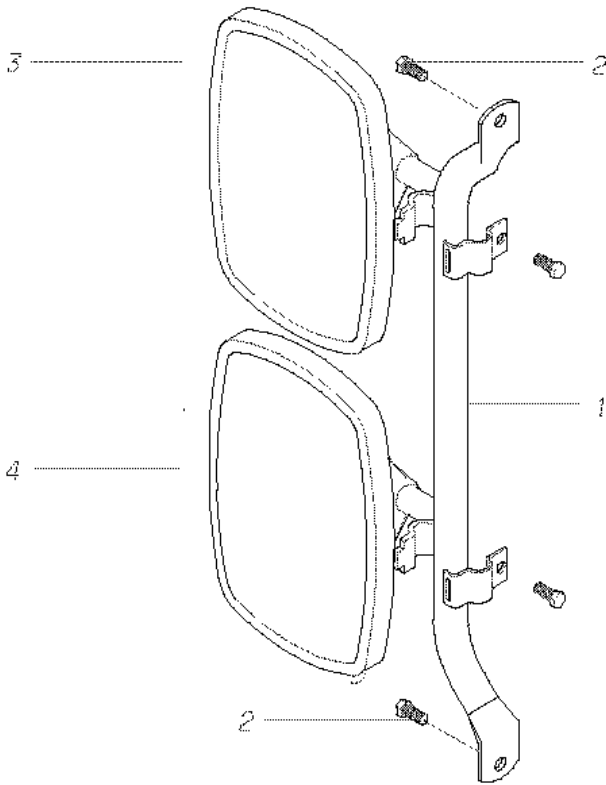

Models: A3FE, A3RE, TCFE, TCRE, TSFE
EXTERIOR
NOMAD
DRIVER SIDE
With Features: FEATURE 30483-01, -02

Key	PartNumber	Qty	Description	Comment

DR. 8/14/98	BY JL	---	1987353	
APP. 8/14/98	BY AB	FRT		REV

© BLUE BIRD BODY COMPANY. ALL RIGHTS RESERVED

LH INSTALLATION