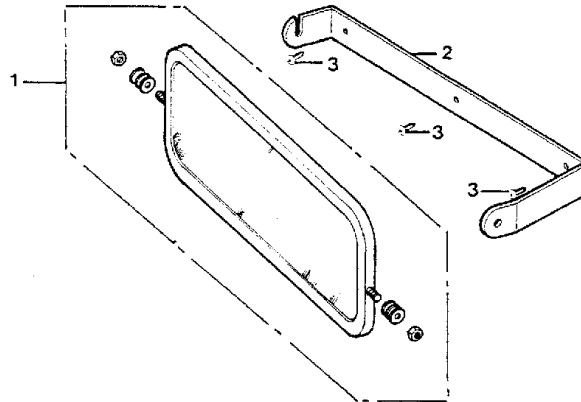

TCRE, VCTA

Models: AAFE, AARE, A3FE, A3RE, C1FE, CSFE, CSRE, GMCV, GPWB, MBWB, SBCV, TCPE,

INTERIOR
6 X 16 & 6 X 30

Key	PartNumber	Qty	Description	Comment

DR. 7/26/82 BY JDT	8000820
APP 7/26/82 BY SHAW P	

© 1983 BLUE BIRD BODY COMPANY
ALL RIGHTS RESERVED