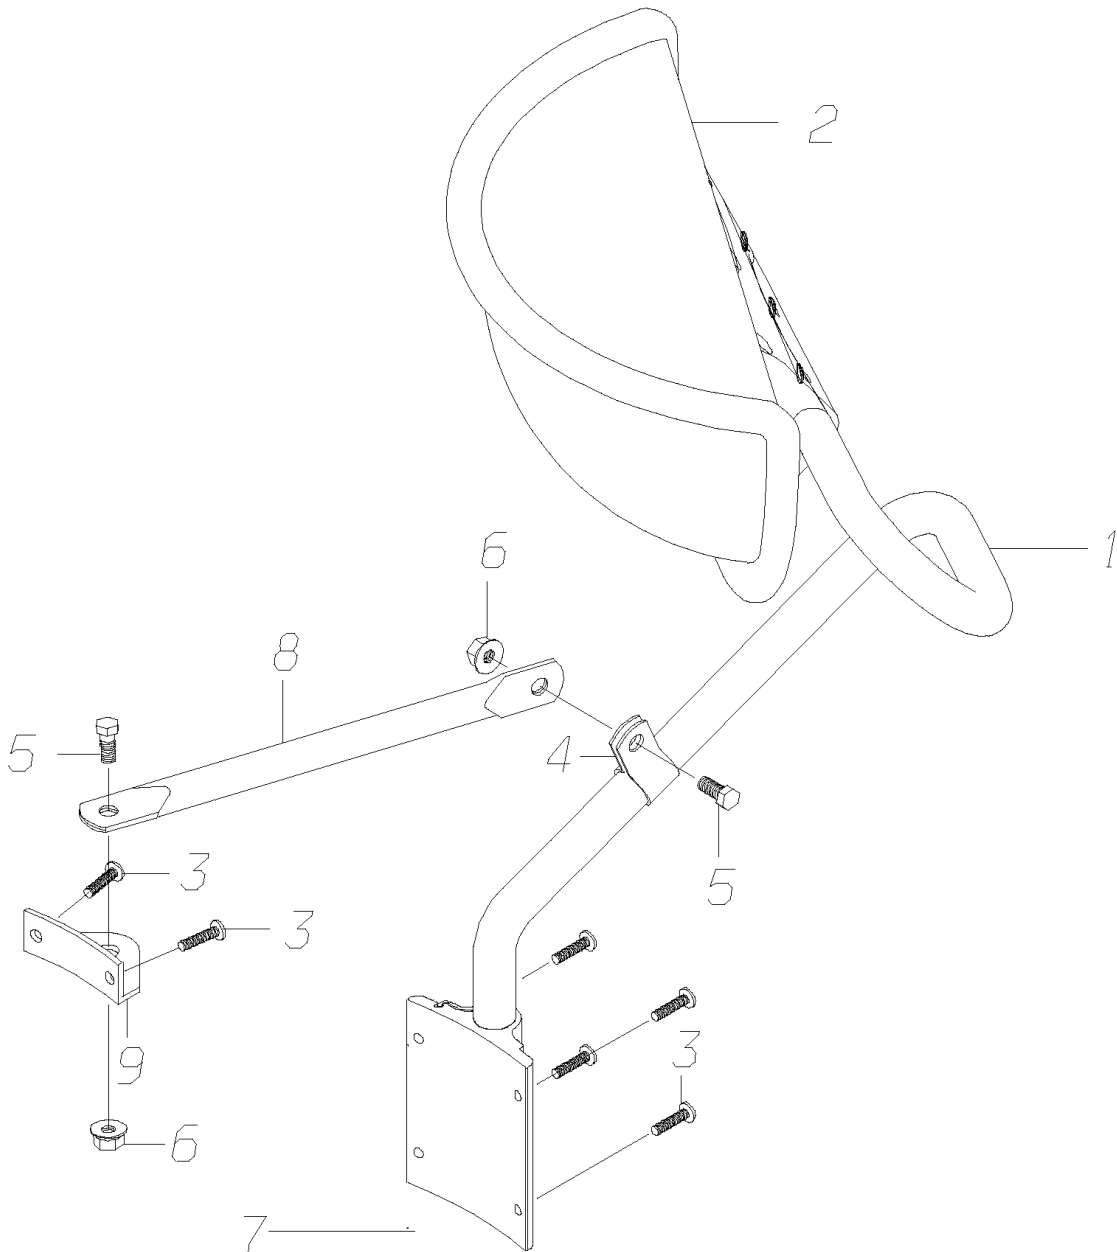

Models: A3FE, A3RE, TCFE, TCRE, TSFE
**EXTERIOR
BUS BOY
DRIVER AND PASSENGER SIDE
CANADIAN UNITS ONLY**

With Features: FEATURE 30484

Key	PartNumber	Qty	Description	Comment