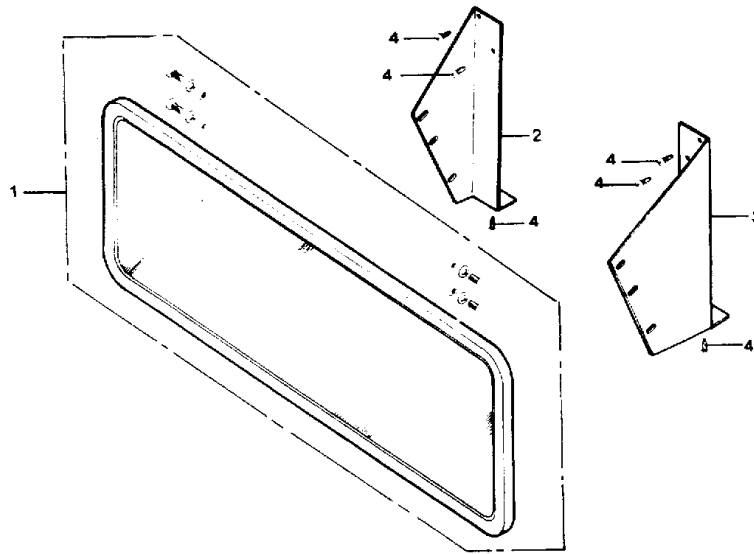

Models: AAFE, AARE, A3FE, A3RE, CSFE, CSRE, GMCV, MBWB, SBCV, TCEV, TCFE, TCRE,
TSFE
INTERIOR
10 X 30
With Features: OPTION 22258, 22263
To BSN B10097194 B20097244 F10050449 F20050479 L10083419

Key	PartNumber	Qty	Description	Comment

INSIDE REARVIEW
10" X 30"

DR 7/24/82 BY JES
APP 7/26/82 BY SHOUJ
8000929
© 1982 BLUE BIRD BODY COMPANY
ALL RIGHTS RESERVED

REVISED 06-20-91

900AAR390