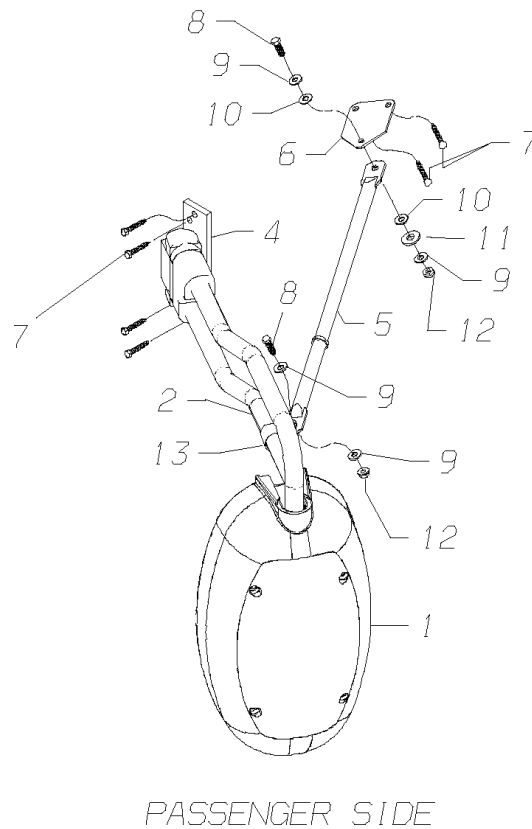

Models: A3FE, A3RE, C1FE, GMCV, SBCV, TCFE
EXTERIOR
ROSCO AVIA, 9 X 17
DETENT

With Features: FEATURE 30483-08

Key	PartNumber	Qty	Description	Comment