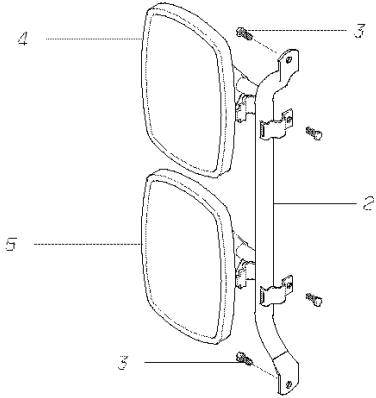

Models: AAFE, AARE, A3FE, A3RE, C1FE, T2RE, TCEV, TCFE, TCRE, TSFE
EXTERIOR
RH & LH
With Features: STD.

Key	PartNumber	Qty	Description	Comment

IMP. 10/19/98 BY J.L.	---	184455.3	REV	
AMP. 10/19/98 BY AB	PRT			

© BLUE BIRD BODY COMPANY. ALL RIGHTS RESERVED

LH INSTALLATION