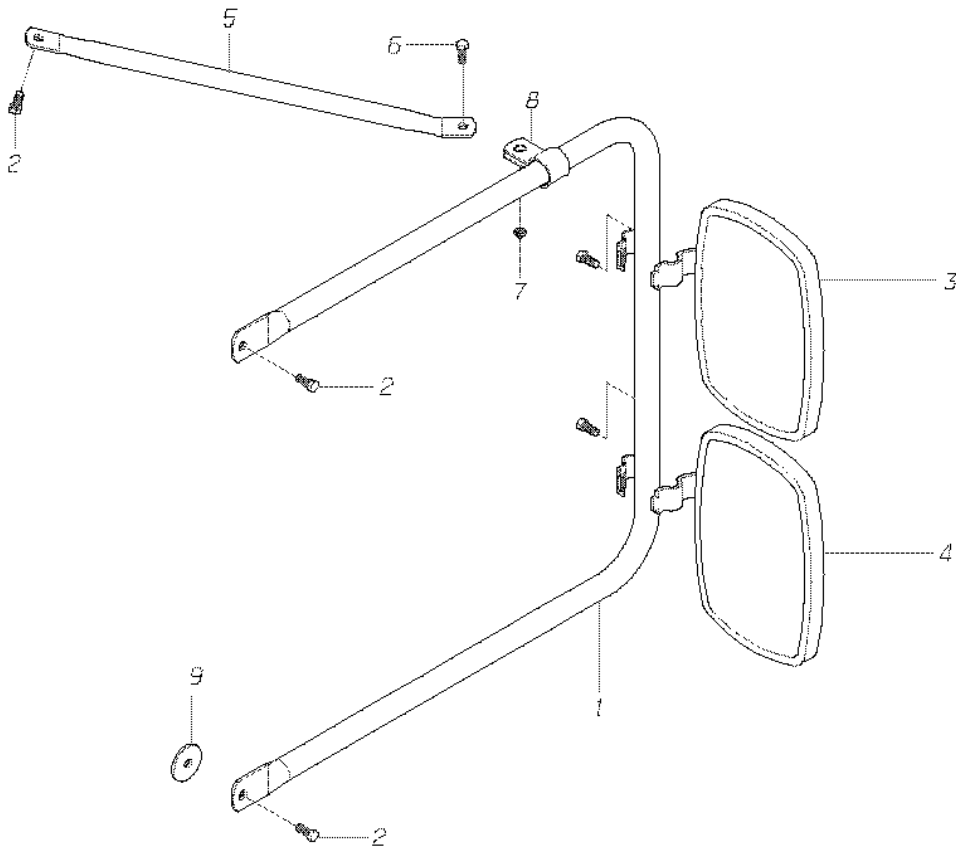

Models: A3FE, A3RE, TCFE, TCRE, TSFE
EXTERIOR
NOMAD
PASSENGER SIDE
With Features: FEATURE 30483-01, -02

Key	PartNumber	Qty	Description	Comment

DR. 8/14/98	BY EL	---	1987304	REV
APP. 8/14/98	BY AS	FRT		

© BLUE BIRD BODY COMPANY. ALL RIGHTS RESERVED

RH INSTALLATION