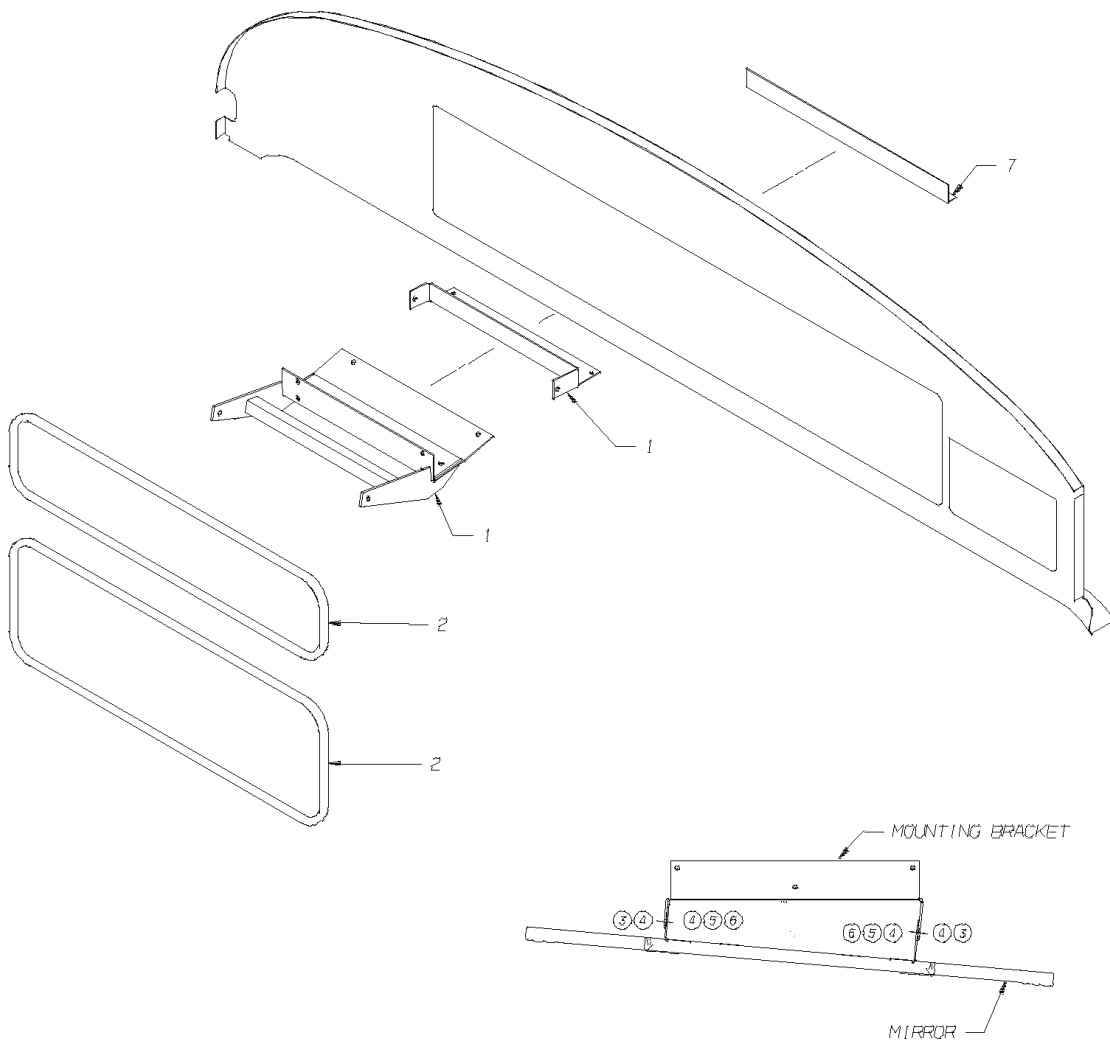

Models: A3FE, A3RE, C1FE, CSFE, GMCV, MBWB, SBCV, TCFE

INTERIOR
6 X 30 & 10 X 30

With Features: STD, FEATURE 22258, 22259, 22263

BSN: From BSN B10097195 B20097245 F10050450 F20050480 L10083420

Key	PartNumber	Qty	Description	Comment