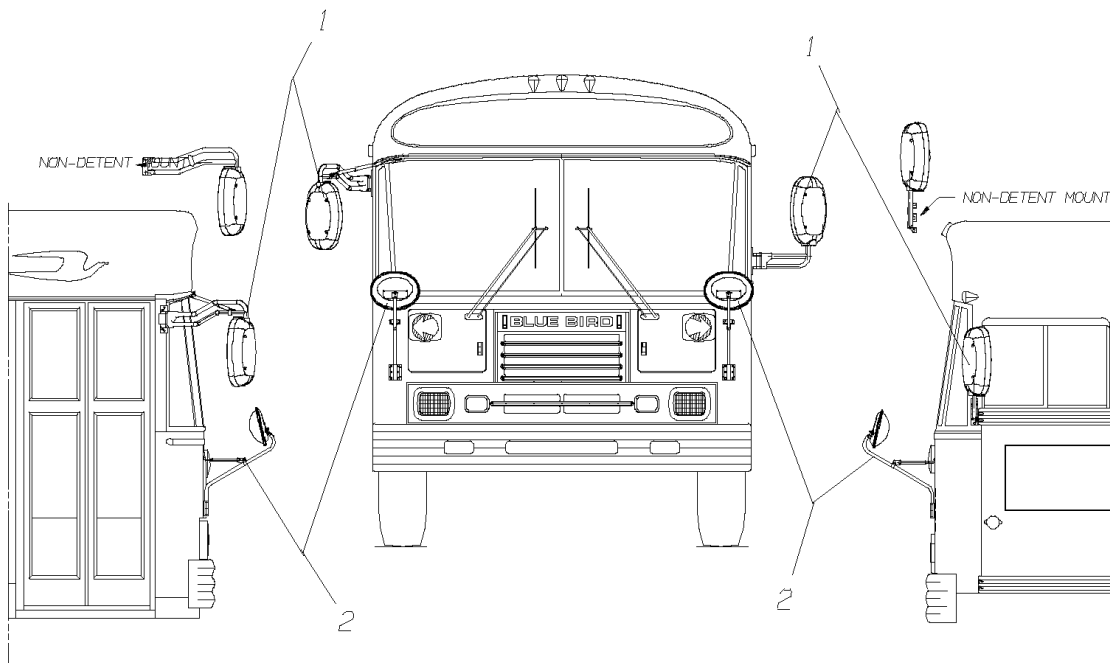

Models: A3FE, A3RE, C1FE, TCFE

EXTERIOR

ROSCO MINI-HAWKEYE CROSSVIEW & AVIA IDENTIFICATION

With Features: FEATURE 30483-06, -08 & FEATURE 30484-05

Key	PartNumber	Qty	Description	Comment