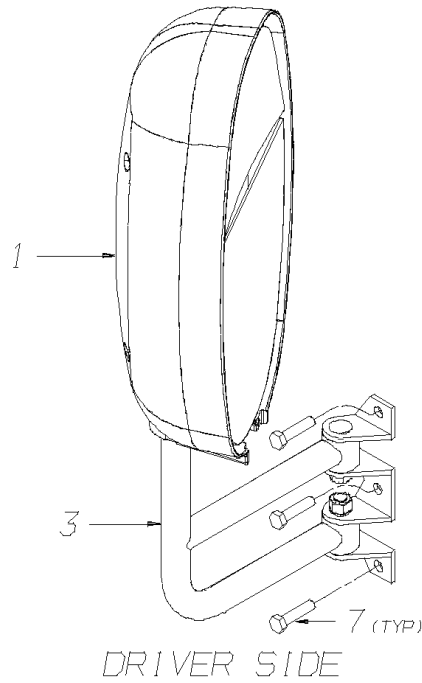

Models: A3FE, A3RE, C1FE, GMCV, SBCV, TCFE
EXTERIOR
ROSCO AVIA, 9 X 17
NON-DETENT

With Features: FEATURE 30483-06

Key	PartNumber	Qty	Description	Comment