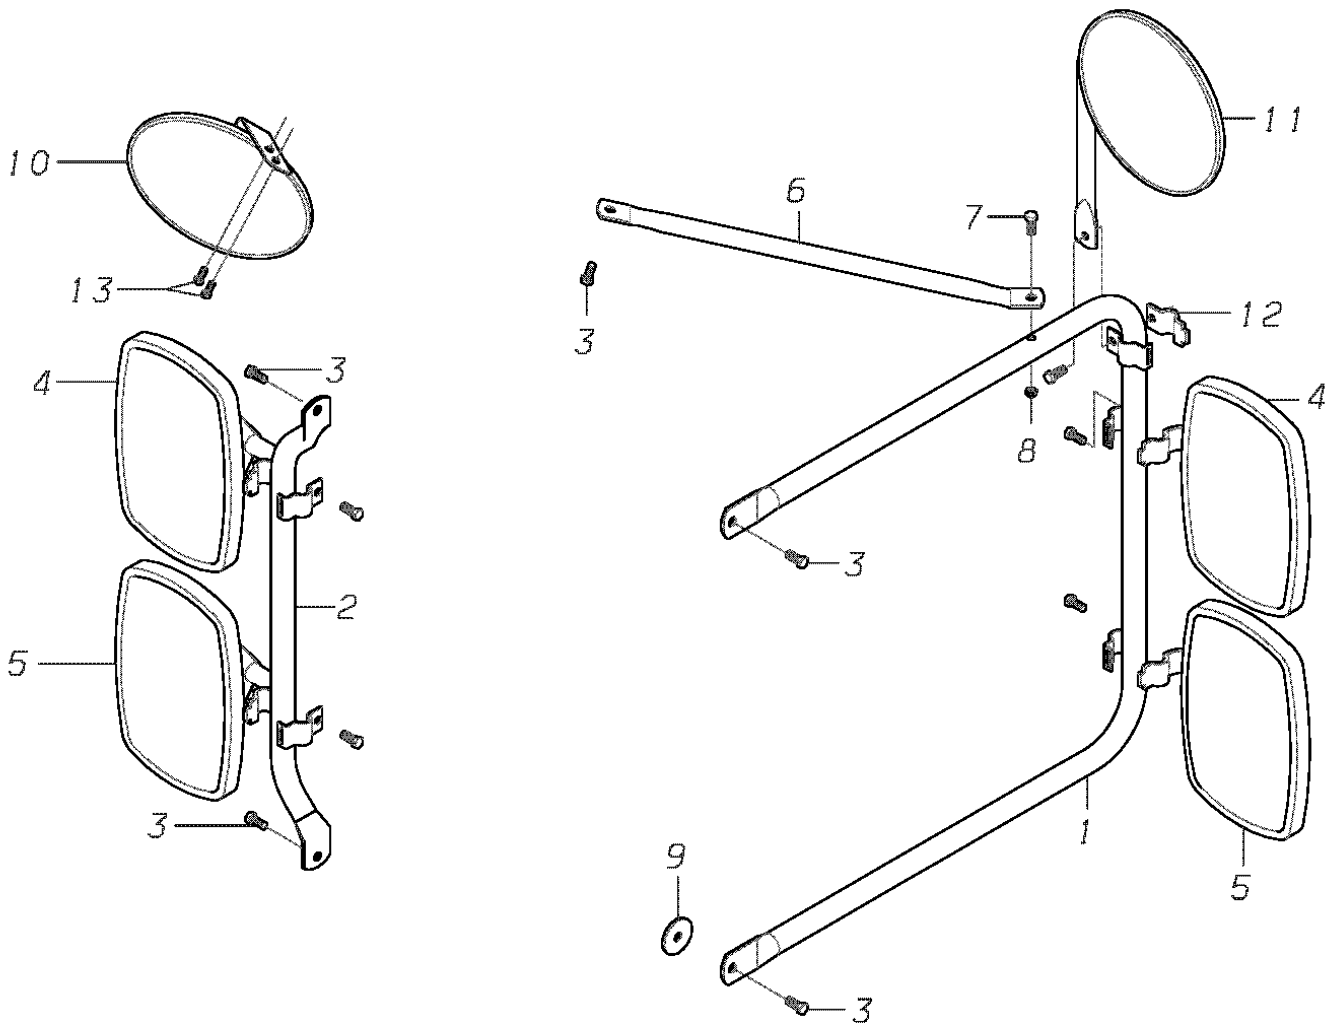

Models: AAFE, AARE, A3FE, A3RE, C1FE, TCFE, TCRE, TSFE
EXTERIOR
RH & LH
WITH JUNIOR DOLLY MIRRORS
STD.

With Features:

Key	PartNumber	Qty	Description	Comment

DR. 9/21/95 BY DB		1645381	C
APP. 9/21/95 BY PF	FRT		REV

© BLUE BIRD BODY COMPANY. ALL RIGHTS RESERVED

BLUE BIRD

LH INSTALLATION

RH INSTALLATION