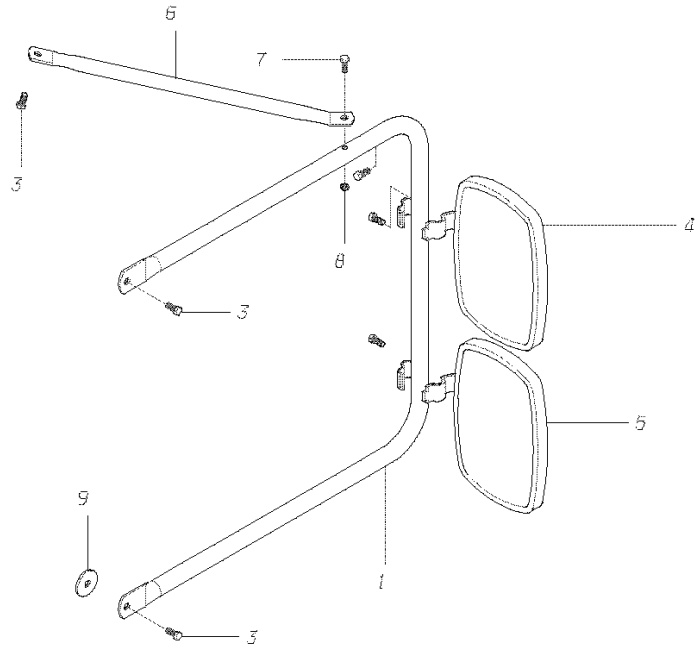

RH INSTALLATION