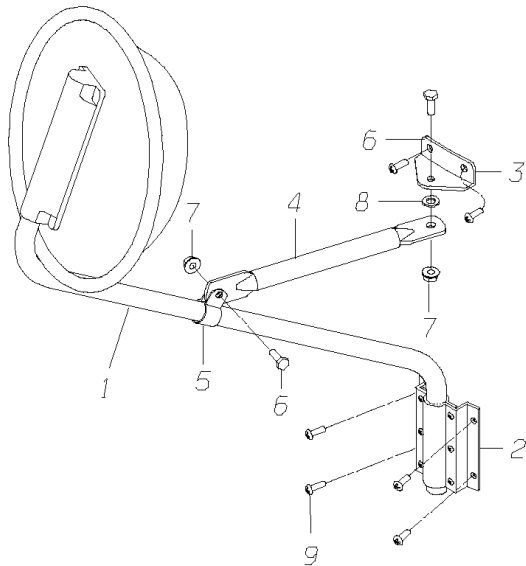

Models: A3FE, A3RE, TCFE
EXTERIOR
ROSCO CROSSVIEW, MINI HAWKEYE, FIXED
FOR GEORGIA ONLY
With Features: FEATURE 30484-07

Key	PartNumber	Qty	Description	Comment

RH MIRROR ASSY