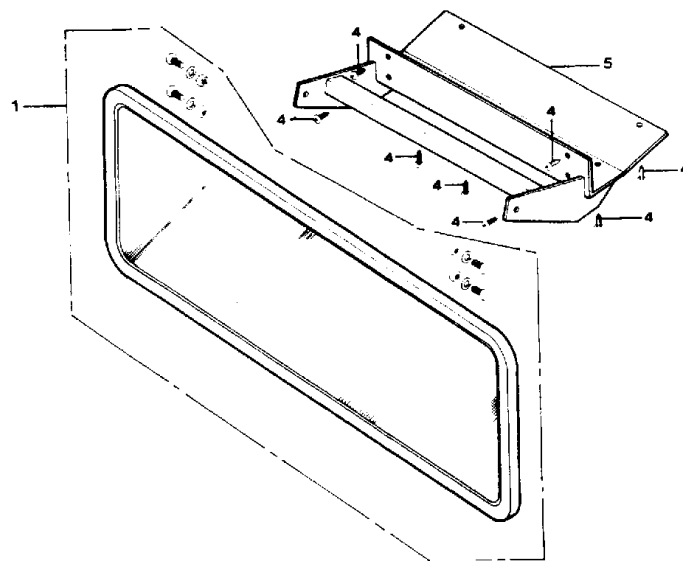

Models: AAFE, AARE, A3FE, A3RE, CSFE, CSRE, GMCV, MBWB, SBCV, TCEV, TCFE, TCRE,
TSFE
INTERIOR
10 X 30
With Features: OPTION 22258, 22263
To BSN B10097194 B20097244 F10050449 F20050479 L10083419

Key	PartNumber	Qty	Description	Comment

INSIDE REARVIEW
10" X 30"

DR 7/24/82 BY JES
APP 7/26/82 BY SHOUJ
8000929
© 1982 BLUE BIRD BODY COMPANY
ALL RIGHTS RESERVED

REVISED 06-20-91

900AAR390