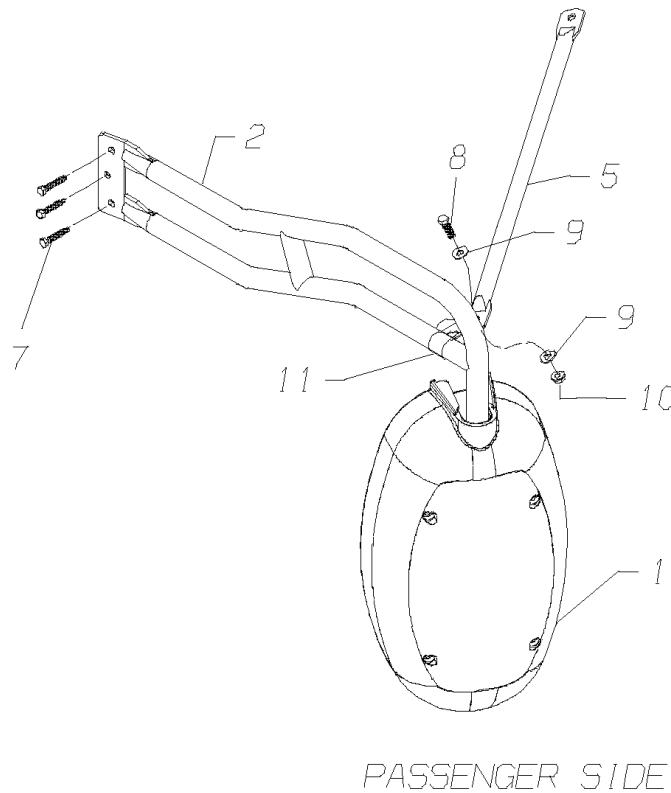

Models: A3FE, A3RE, C1FE, GMCV, SBCV, TCFE
EXTERIOR
ROSCO AVIA, 9 X 17
NON-DETENT

With Features: FEATURE 30483-06

Key	PartNumber	Qty	Description	Comment