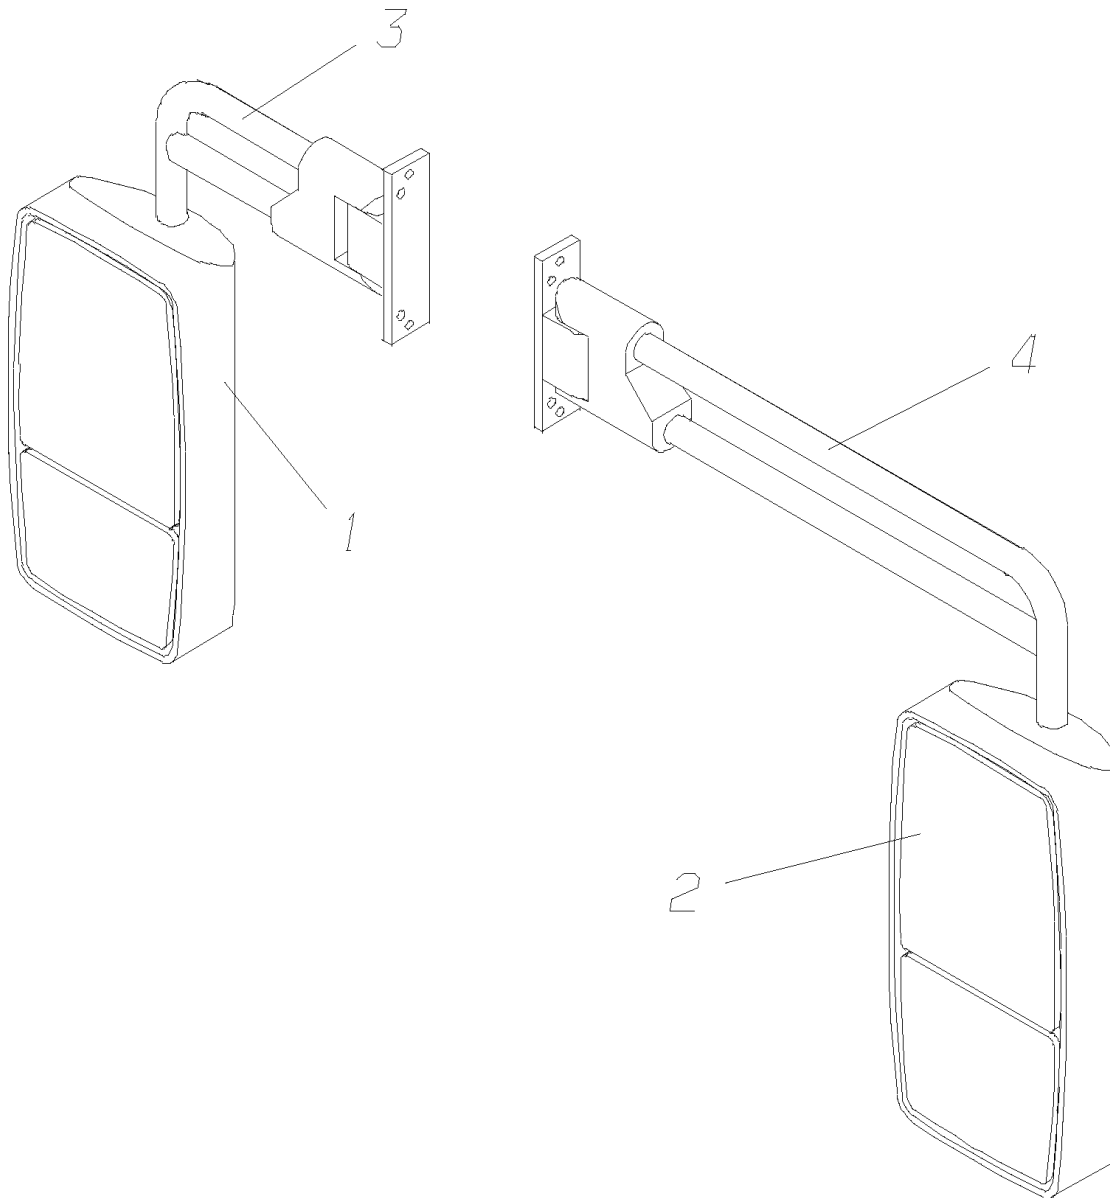

Models: A3FE, A3RE, C1FE, CSFE, CSRE, GMCV, SBCV, TCFE

EXTERIOR
ROSCO EUROSTYLE

With Features: FEATURE 30483-04 IS FOR MIRRORS FOR NON-SCHOOL BUS UNITS.

FEATURE 30483-05, -09, -12, -16 IS FOR MIRRORS FOR SCHOOL BUS UNITS

Key	PartNumber	Qty	Description	Comment