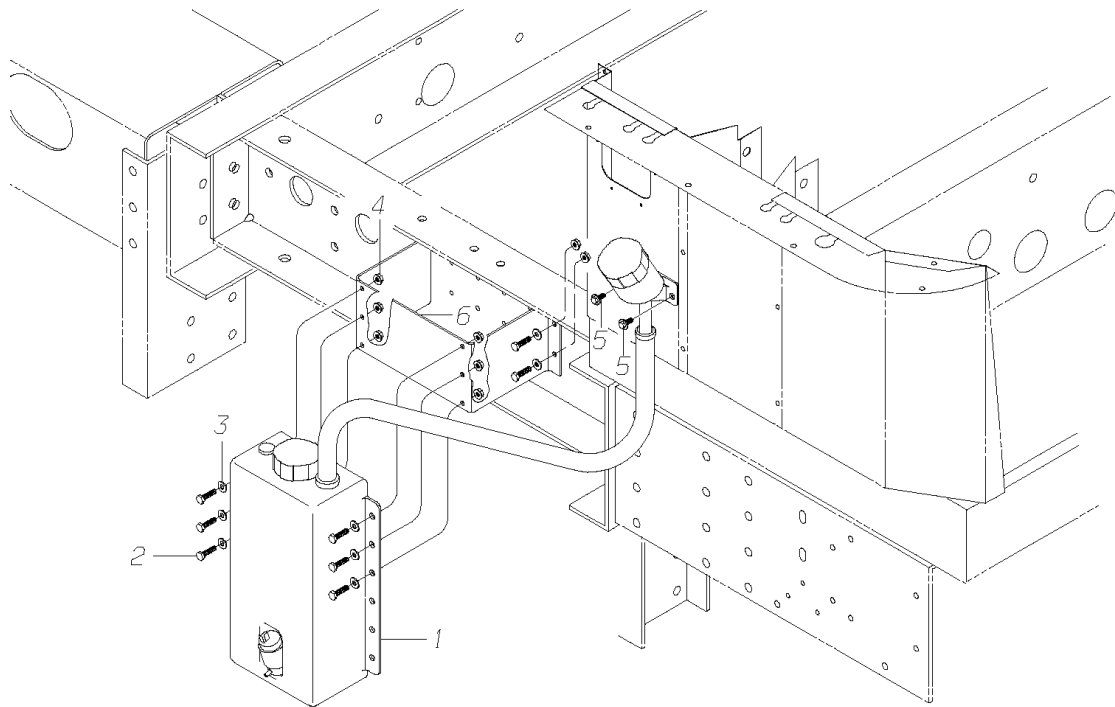

Body

400 Windshield Wipers

WASHER RESERVOIR

WIPERS & ARMS 1

DRIVER & PASSENGER SIDE

To BSN B10139339 F10056664 F20056734 L10121874 2

DRIVER SIDE (ROAD SIDE)

From BSN B10139340 F10056665 F20056735 L10121875 3

PASSENGER SIDE (CURB SIDE)

From BSN B10139340 F10056665 F20056735 L10121875 4

Models: A3RE
WASHER RESERVOIR

Key	PartNumber	Qty	Description	Comment
-----	------------	-----	-------------	---------

Models: **A3RE**
WASHER RESERVOIR

Key	PartNumber	Qty	Description	Comment
1	0000006		RESERVOIR ASSY,W/S WASHER,6 QUART	
2	2000057	8	CAPSCREW,HEX HD,1/4-20 X 1,GR 5,YEL ZN	
3	1247709	8	WASHER,FLAT,17/64 ID X,5/8,YEL ZN DICH	
4	0659979	10	NUT,HEX,FLANGE SER,1/4-20,BLACK ZINC	
6	0005879		BRACKET,MTG,RESVR,W/S WASHER,6QT,	