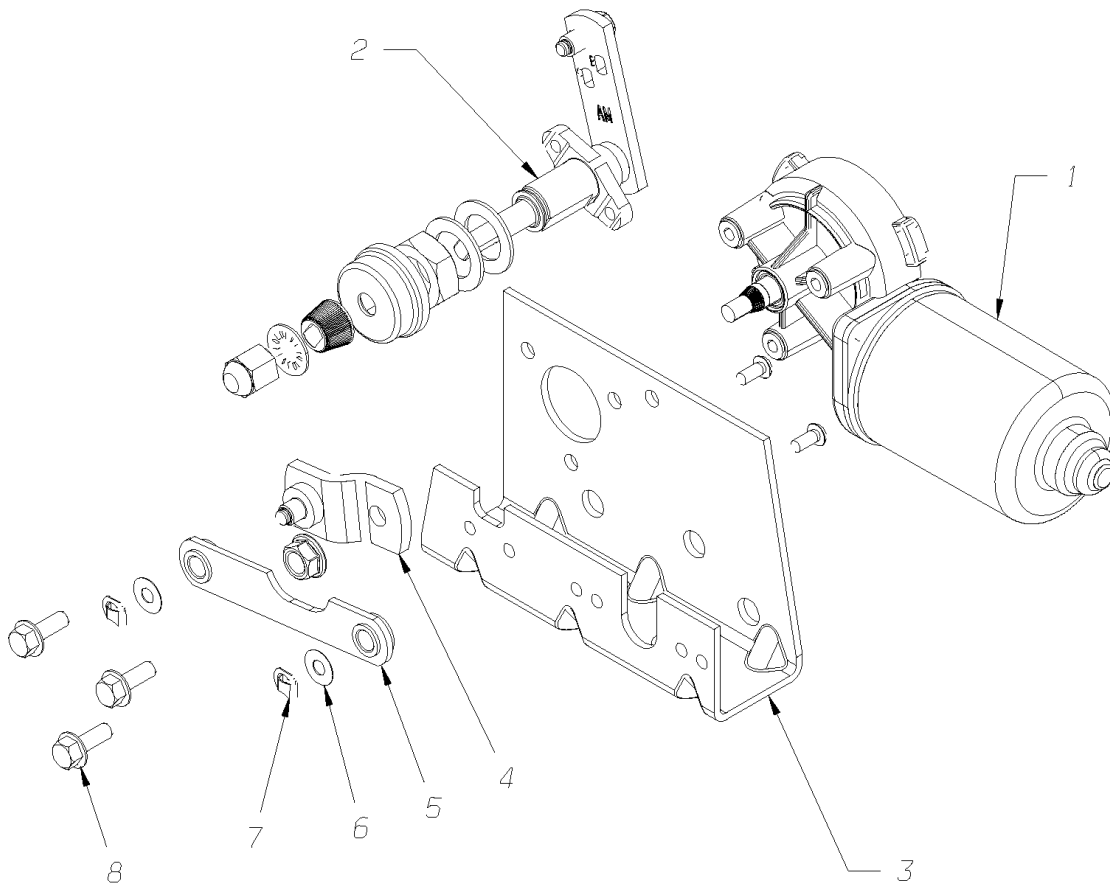

Models: A3FE, A3RE, C3FE
WIPERS & ARMS
DRIVER SIDE (ROAD SIDE)
BSN: From BSN B10139340 F10056665 F20056735 L10121875

Key	PartNumber	Qty	Description	Comment