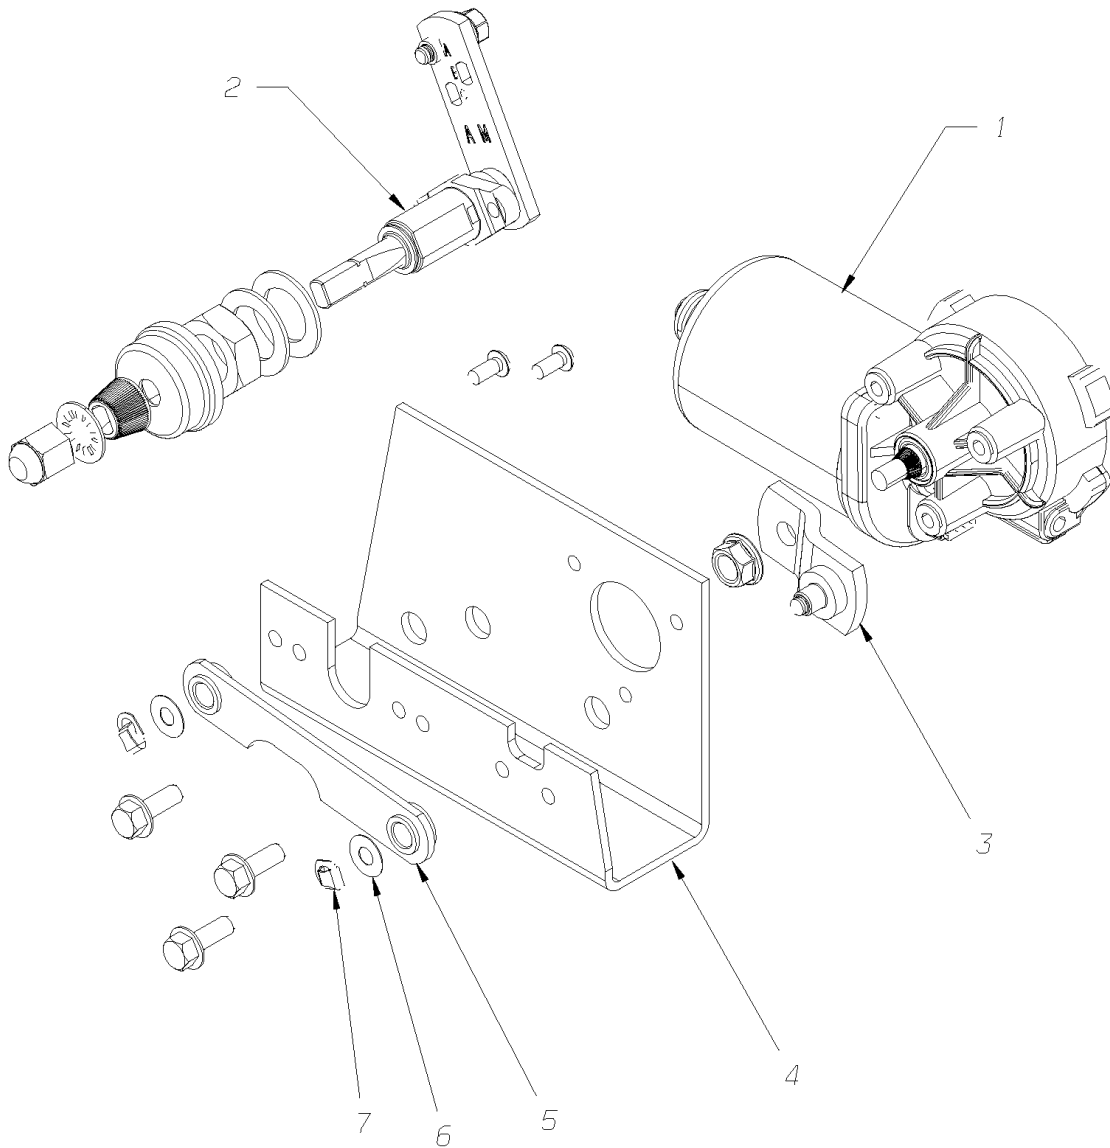

Models: A3FE, A3RE, C3FE
WIPERS & ARMS
PASSENGER SIDE (CURB SIDE)
BSN: From BSN B10139340 F10056665 F20056735 L10121875

Key	PartNumber	Qty	Description	Comment