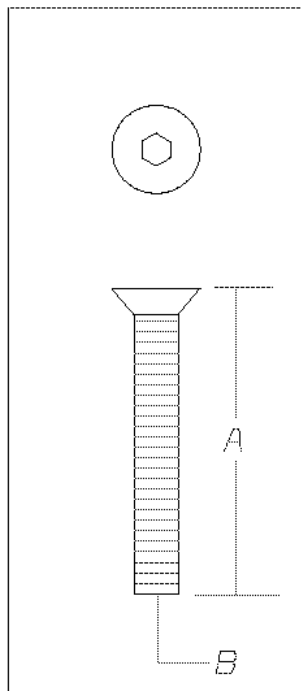

Body

470 Hardware

SCREW CHART

COUNTERSUNK FLATHEAD

Models: AAFE, AARE, A1VC, A3FE, A3RE, B1VC, B2VC, B4RE, C1FE, C4RE, CSER, CSEV, CSFE, CSRE, GMCV, GPWB, MBWB, Q4RE, QBEV, QBRE, R3RE, SAFE, SARE, SBCV, SCFE, SCRE, STFE, STRE, T2RE

**SCREW CHART
COUNTERSUNK FLATHEAD**

Key	PartNumber	Qty	Description	Comment
-----	------------	-----	-------------	---------

DR. 8/28/96	BY LMS	A	1752807	F
APP. 8/28/96	BY AB	FRT		REV

© BLUE BIRD BODY COMPANY. ALL RIGHTS RESERVED

Models: AAFE, AARE, A1VC, A3FE, A3RE, B1VC, B2VC, B4RE, C1FE, C4RE, CSER, CSEV, CSFE, CSRE, GMCV, GPWB, MBWB, Q4RE, QBEV, QBRE, R3RE, SAFE, SARE, SBCV, SCFE, SCRE, STFE, STRE, T2RE

**SCREW CHART
COUNTERSUNK FLATHEAD**

Key	PartNumber	Qty	Description	Comment
	1404334		SCREW,ALLEN,M8-1.25 X 25	
	1404334		SCREW,ALLEN,M8-1.25 X 25	
	1419993	2.7	SCREW,ALLEN,5/16 X 2 3/4 CSK,FLAT HEAD	