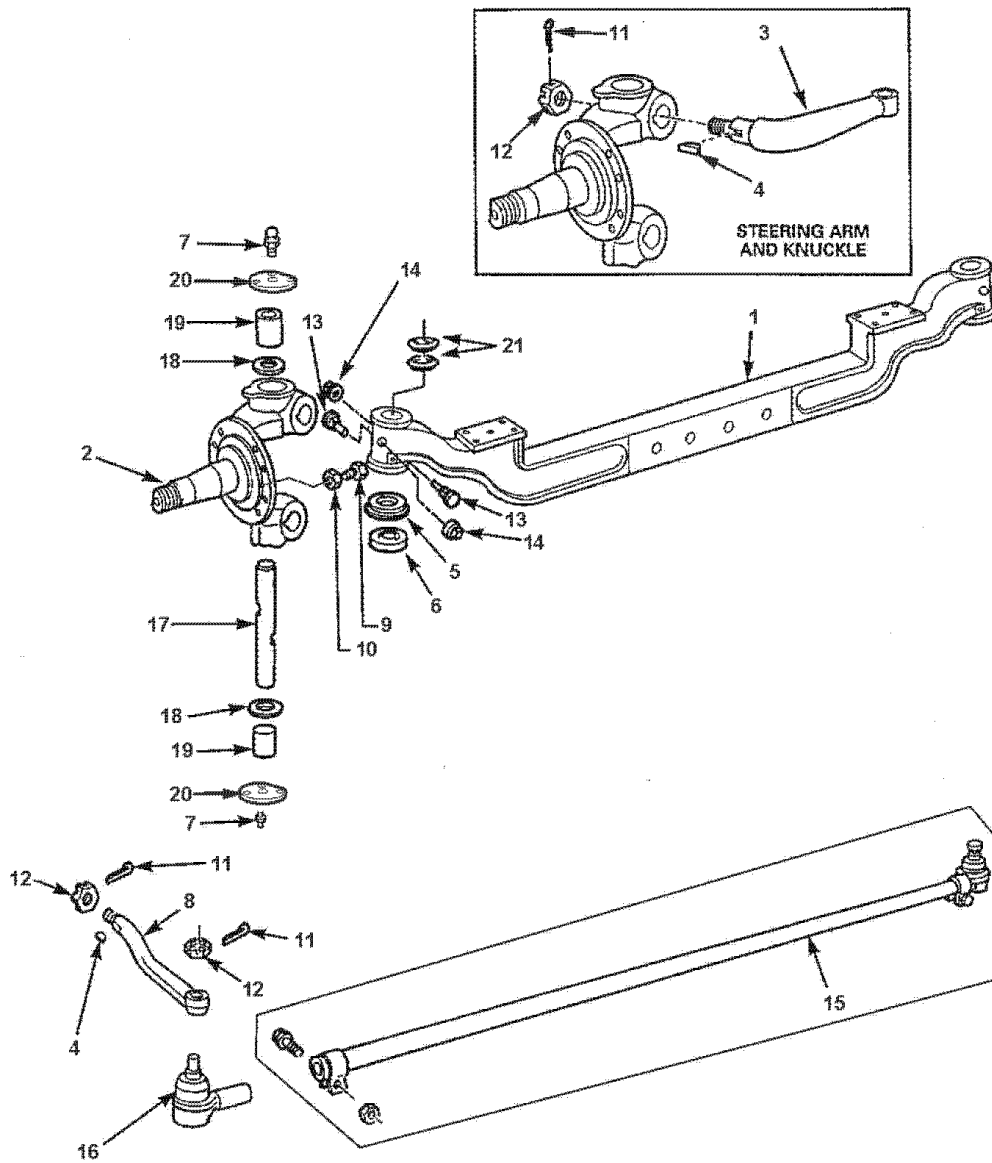

**Chassis**

**010 Axle, Front**

MERITOR  
FG943

*From CSN 30046776 (11/05/01)*

---

Models: C4RE  
 MERITOR  
 FG943  
 BSN: From CSN 30046776 (11/05/01)

Key	PartNumber	Qty	Description	Comment
-----	------------	-----	-------------	---------

**Models:** C4RE  
**MERITOR**  
**FG943**  
**BSN:** From CSN 30046776 (11/05/01)

Key	PartNumber	Qty	Description	Comment
1	0045516	1	AXLE CENTER,STEER,FG943,MERITOR	
2	0043311	1	KNUCKLE ASSY,STEERING,BUSHING LH"	
2	0043312	1	KNUCKLE ASSY,STEERING,BUSHING RH"	
NI	0045665	2	KIT,REPAIR,KING PIN,FG941 (SERVICES ONE	<i>INCLUDES ITEMS 5, 6, 7, 13, 14, 17, 18, 19, 20, 21</i>
3	0045529	1	ARM,STEER,HEAVY DUTY,MERITOR	
4	0041245	3	KEY,ARM,MERITOR	<i>KEY</i>
5	2594950	2	SEAL ASSY,LOWER,STEERING KNUCKLE	
6	0046446	2	BEARING,THRUST	
7			KIT, FITTING, GREASE	
8	0045520	1	ARM,TIE ROD,LH,MERITOR	
8	0045519	1	ARM,TIE ROD,RH,MERITOR	
8	0045524	1	ARM,TIE ROD,RH,MERITOR	
8	0045525	1	ARM,TIE ROD,LH,MERITOR	
9	2157386	2	SCREW,STOP	
10	2157394	2	LOCKNUT	
11	2135267	3	PIN,COTTER,STEERING ARM FF-934-NX-8	
12	2600724	2	NUT,STEERING ARM	
12	0041250	1	NUT,SLOTTED,MERITOR	
13			KIT, KEY, DRAW	
14			KIT, NUT, DRAW KEY	
15	0045533	1	CROSS TUBE & CLAMP,MERITOR	
15	0045534	1	CROSS TUBE & CLAMP,MERITOR	
16	0045536	1	END,TIE ROD,LH,MERITOR	

**Models:** C4RE  
MERITOR  
FG943  
**BSN:** From CSN 30046776 (11/05/01)

Key	PartNumber	Qty	Description	Comment
16	0045535	1	END,TIE ROD,RH,MERITOR	
17			KIT, KNUCKLE PIN	
18			KIT, GASKET	
19			KIT, BUSHING, KNUCKLE, PIN	
20			KIT, CAP, STEERING KNUCKLE	
21			KIT, SHIM, STEERING KNUCKLE SPACING	