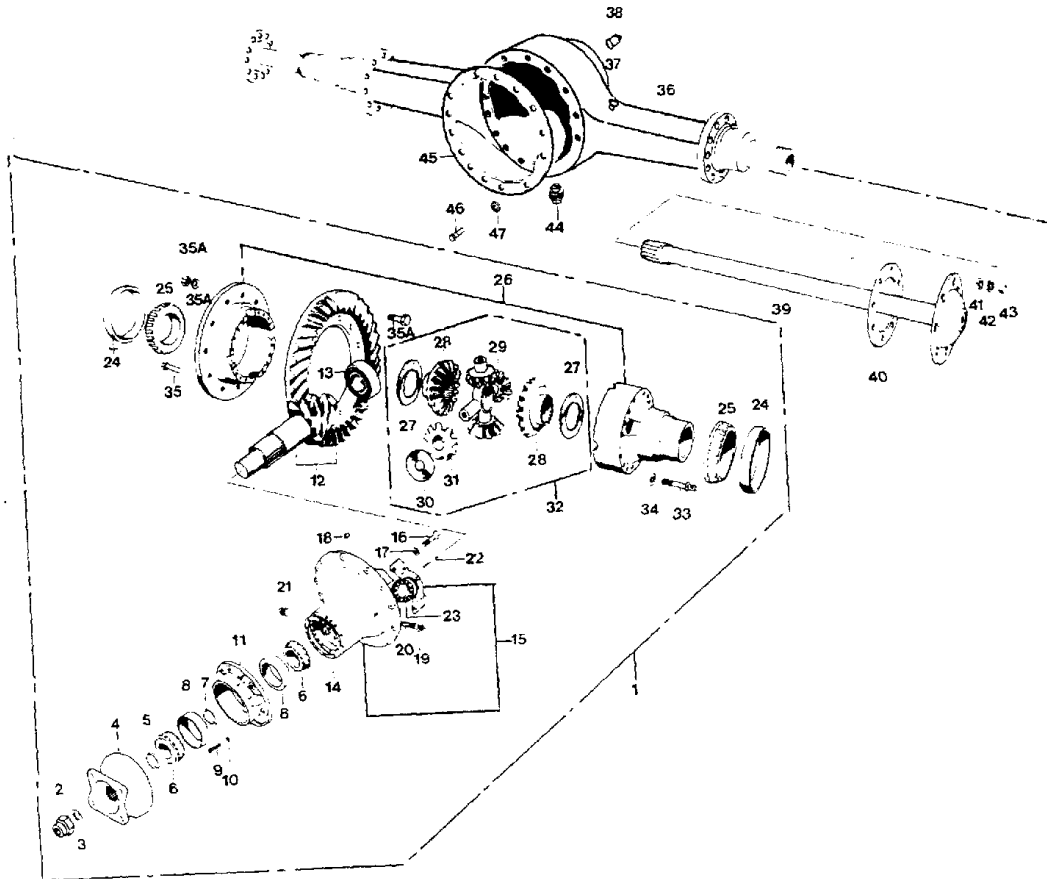

Models: C4RE, CSRE, QBRE
MERITOR
RC23161
BSN: From CSN 10096696 RE (11/05/01)

Key	PartNumber	Qty	Description	Comment

DR 6/14/83 BY JET 8002362
APP 11-1-83 BY DWS

© 1983 BLUE BIRD BODY COMPAN
ALL RIGHTS RESERVED