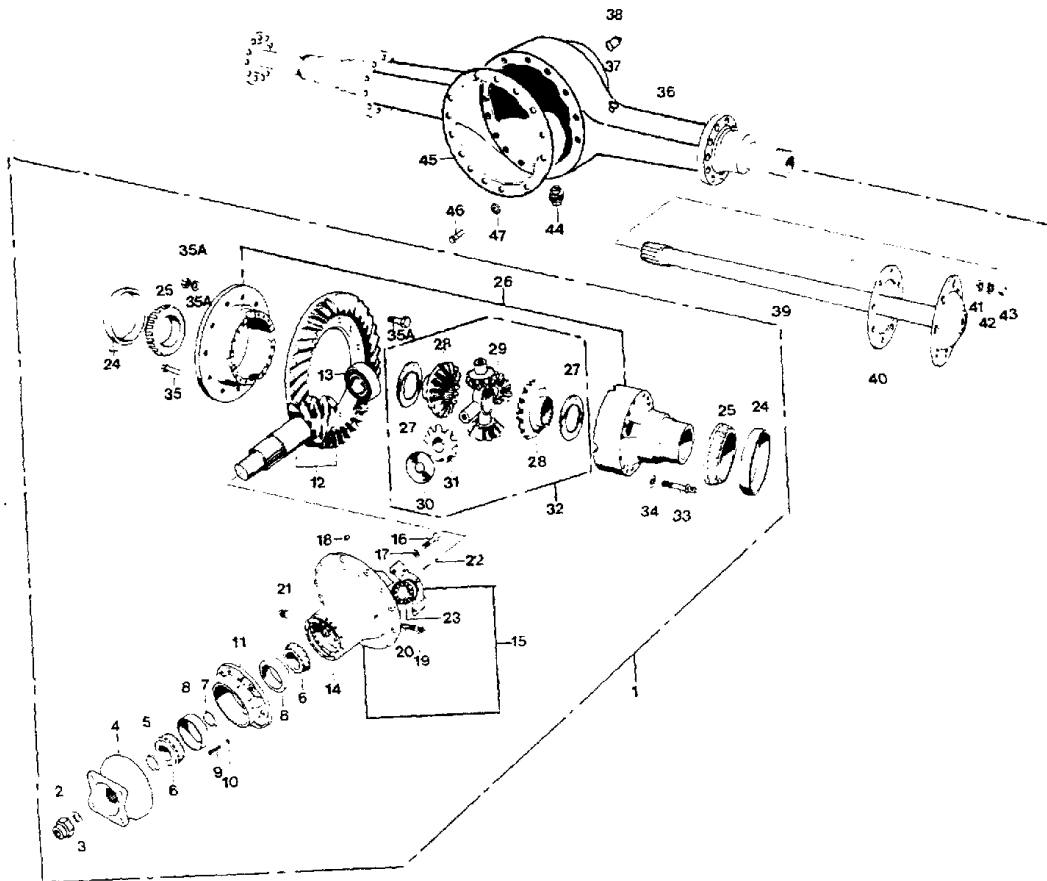

Models: **A3RE, C4RE
MERITOR
RC23160
10 INCH BRAKES**
BSN: **From CSN 10096696 RE (11/05/01)**

Key	PartNumber	Qty	Description	Comment

DR 6/14/83 BY JET	8002362
APP 11-1-83 BY DWS	

© 1983 BLUE BIRD BODY COMPAN
ALL RIGHTS RESERVED