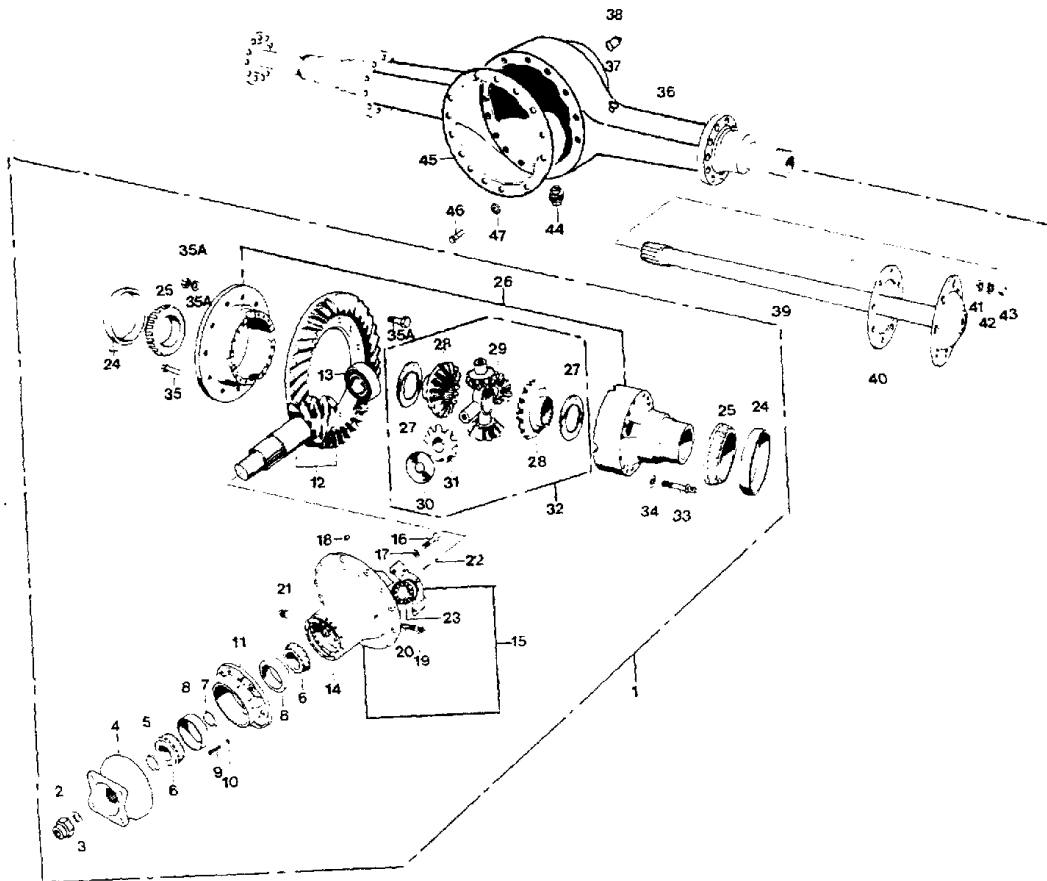

Models: A3FE, A3RE, C3FE, C4RE, CSFE, CSRE, QBRE, TCFE
MERITOR
RS23160
BSN: From CSN 30046776 FE 10096696 RE (11/05/01)

Key	PartNumber	Qty	Description	Comment

DR 6/14/83 BY JET	8002362
APP 11-1-83 BY DWS	

© 1983 BLUE BIRD BODY COMPANY
ALL RIGHTS RESERVED