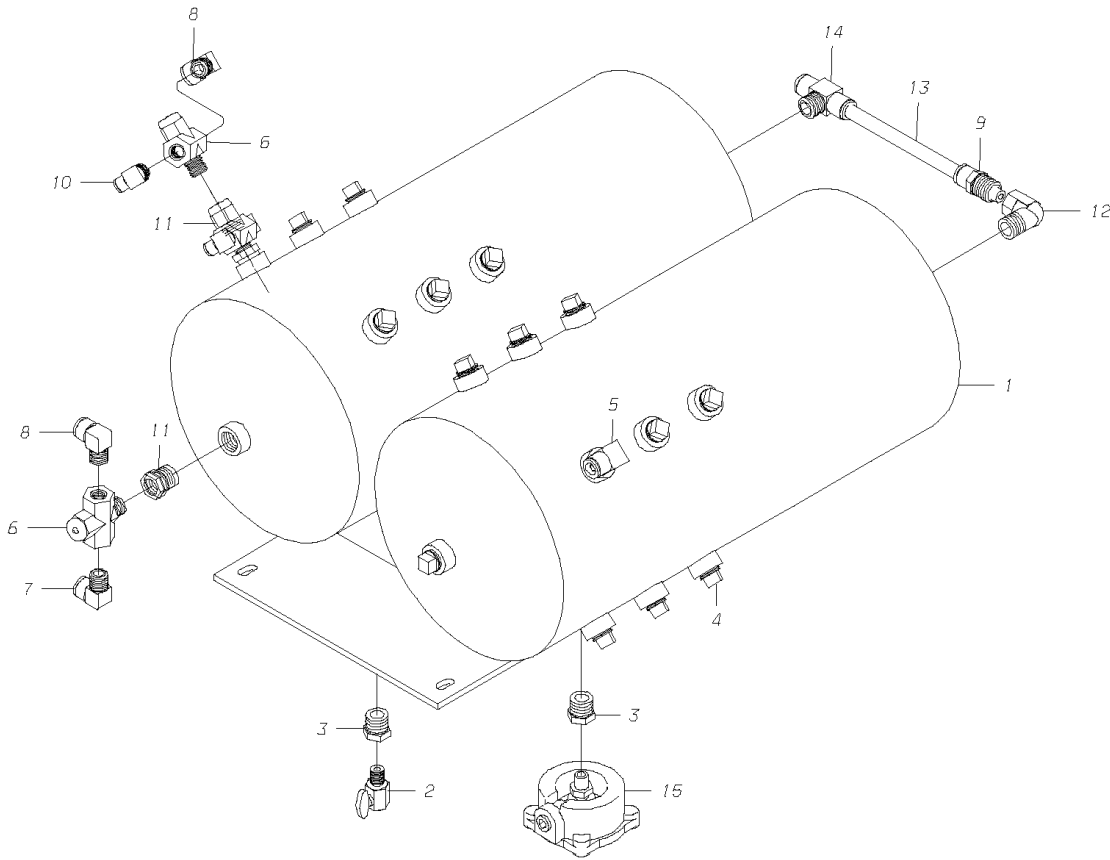

Models: C4RE
RESERVOIR ASSY
FRONT
AUX WET, ACCESSORY, WITH DV2
With: FEATURE 40070-08, 09 WITH 40081-12

Key	PartNumber	Qty	Description	Comment