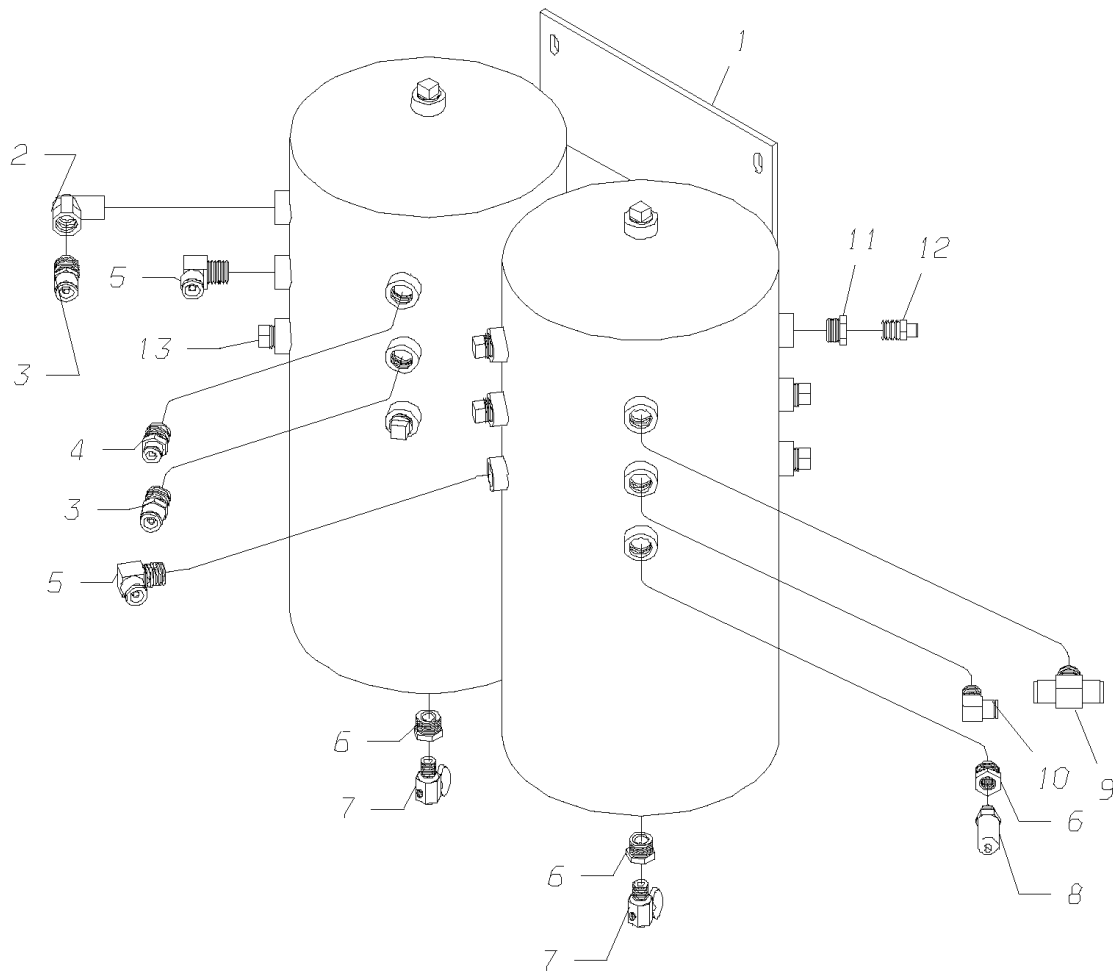

Models: C4RE
RESERVOIR ASSY
REAR
WET

With: FEATURE 40070-08, 09 WITH OUT 40081-09, 12, 13

Key	PartNumber	Qty	Description	Comment