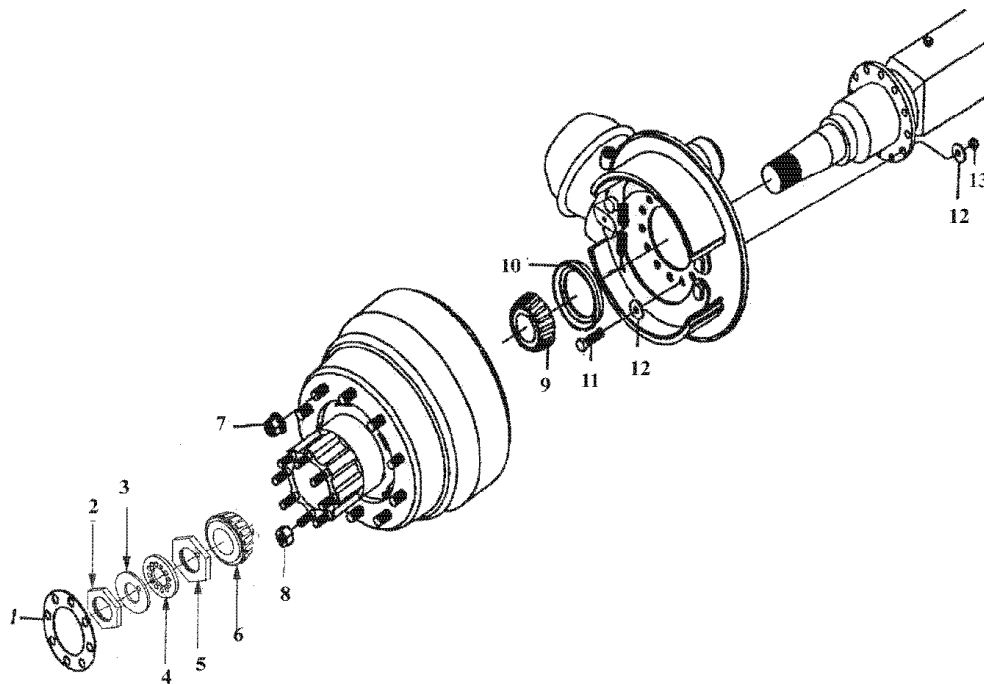

Models: A3FE, A3RE, C3FE, C4RE, CSFE, CSRE, QBRE, TCFE
WHEEL END COMPONENTS
REAR, DRUM BRAKES, HUB PILOTED
MERITOR
8.62 INCH ALUMN WHEELS/WEBB
BSN: From CSN 30096776 FE 10096696 RE 11/05/01

Key	PartNumber	Qty	Description	Comment