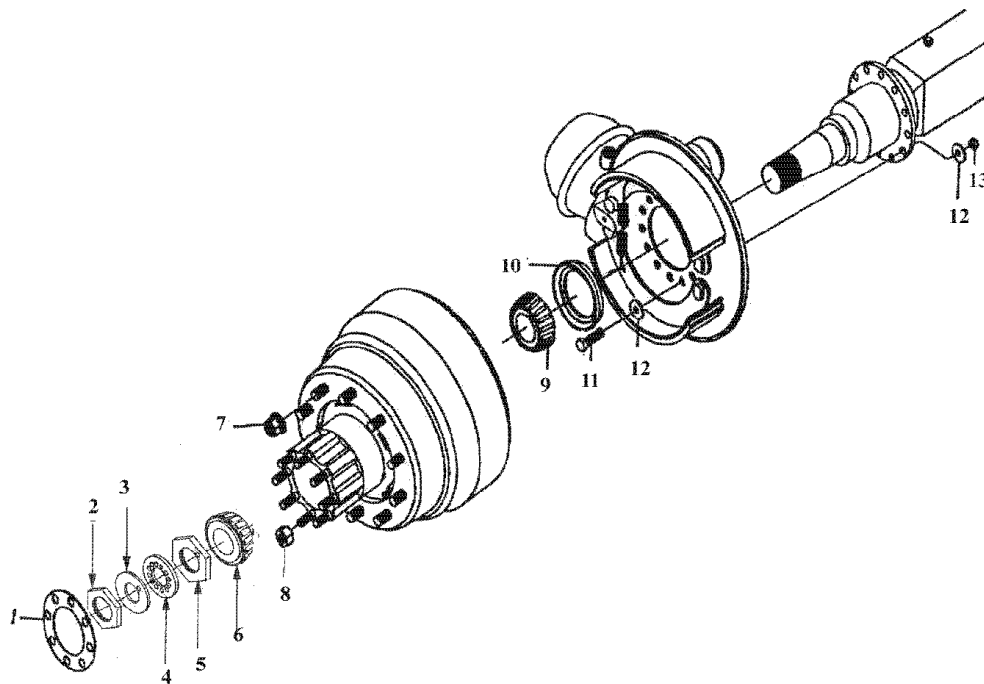

Models: A3FE, A3RE, C3FE, C4RE, CSFE, CSRE, QBRE, TCFE
WHEEL END COMPONENTS
REAR, DRUM BRAKES, HUB PILOTED
MERITOR
8.62 INCH STEEL WHEELS/WEBB
BSN: From CSN 30096776 FE 10096696 RE 11/05/01

Key	PartNumber	Qty	Description	Comment