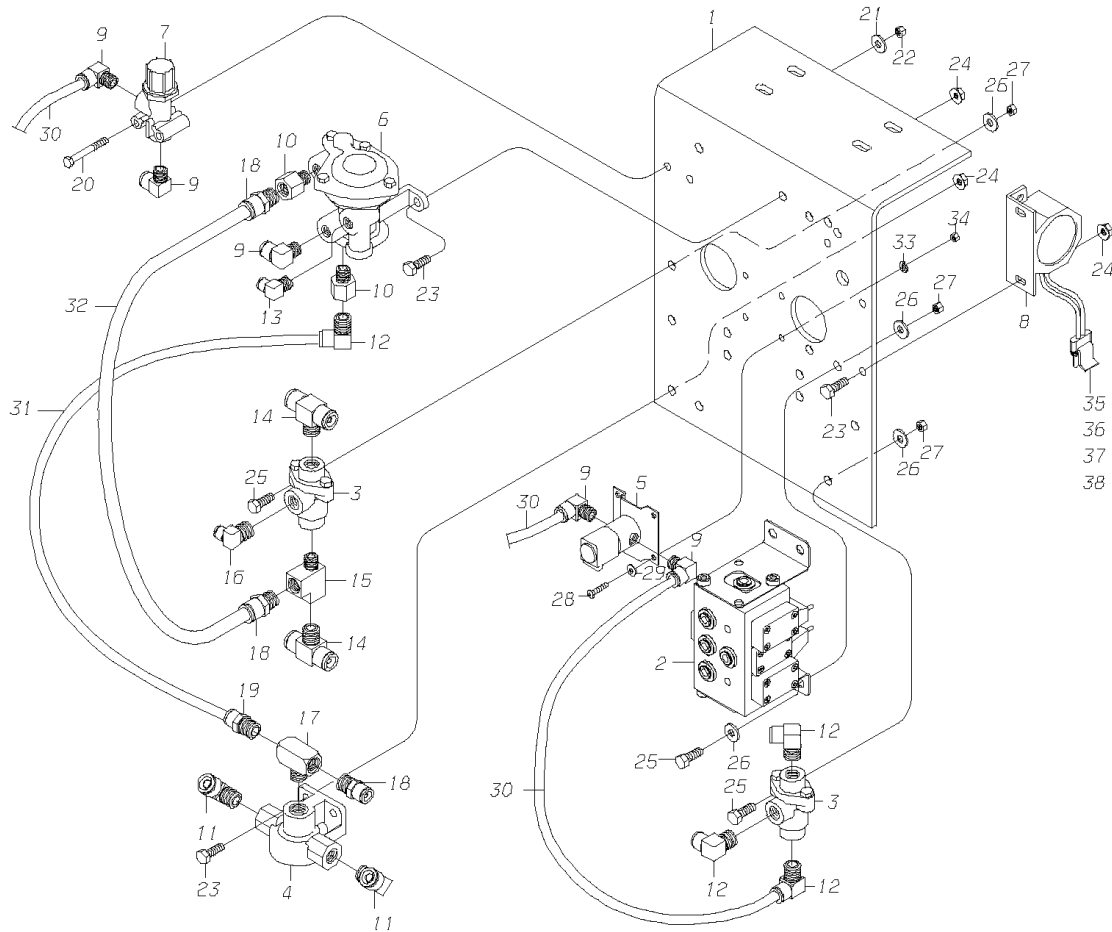

Models: C4RE
VALVE ASSY
AIR SYSTEM COMPONENTS
WITH KNEELING & HENDRICKSON
With: FEATURE 40070-08, 09 WITH 4569-00 & 40004-07

Key	PartNumber	Qty	Description	Comment