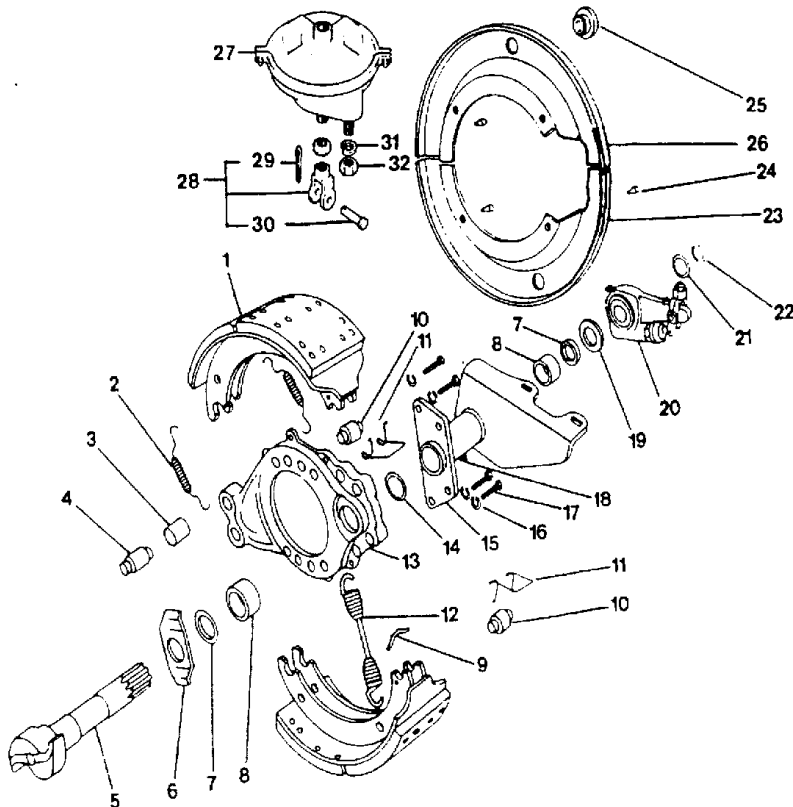

Models: A3RE, C4RE
BRAKE ASSY, REAR
10 INCH
RIDWL, HS
BSN: From CSN 10096696 RE (11/05/01)

Key	PartNumber	Qty	Description	Comment

FRONT BRAKES, Q-TYPE

DR	BY	Q158541
APP	BY	

© 1985 BLUE BIRD BODY COMPANY
ALL RIGHTS RESERVED

PAGE 6