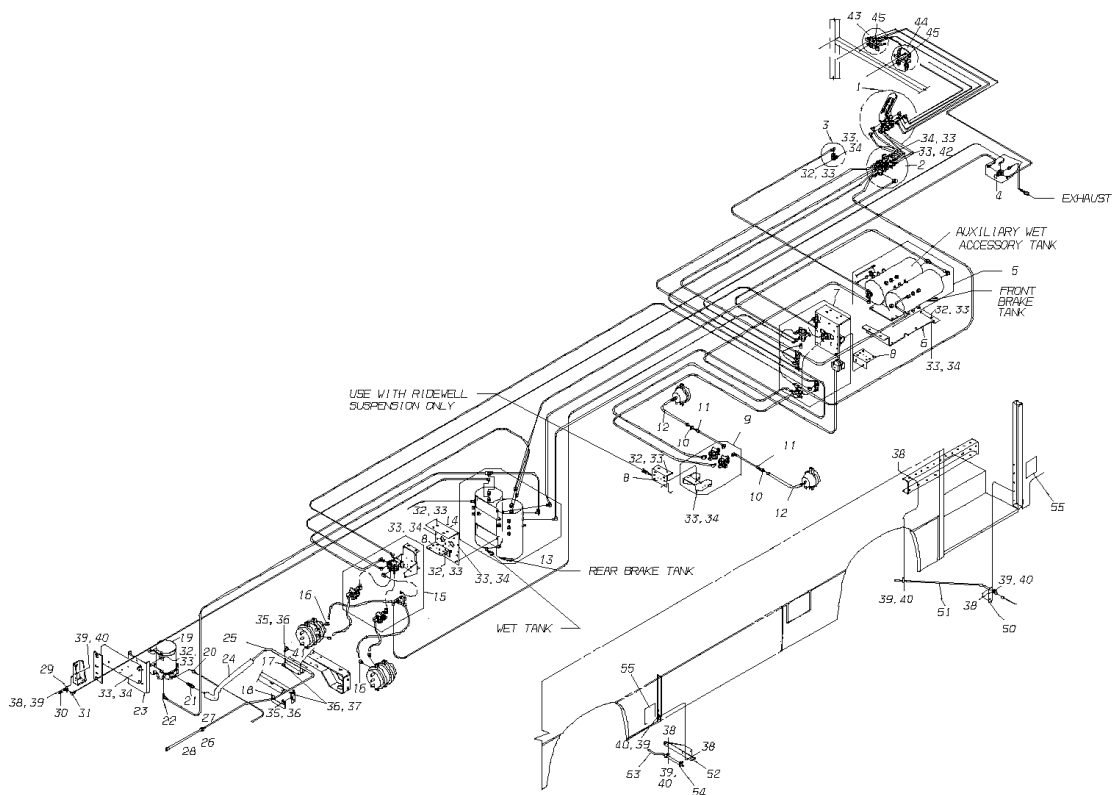

Models: C4RE
SYSTEM
With: FEATURE 40070-08, 09; 40081-09, 12, 13

Key	PartNumber	Qty	Description	Comment