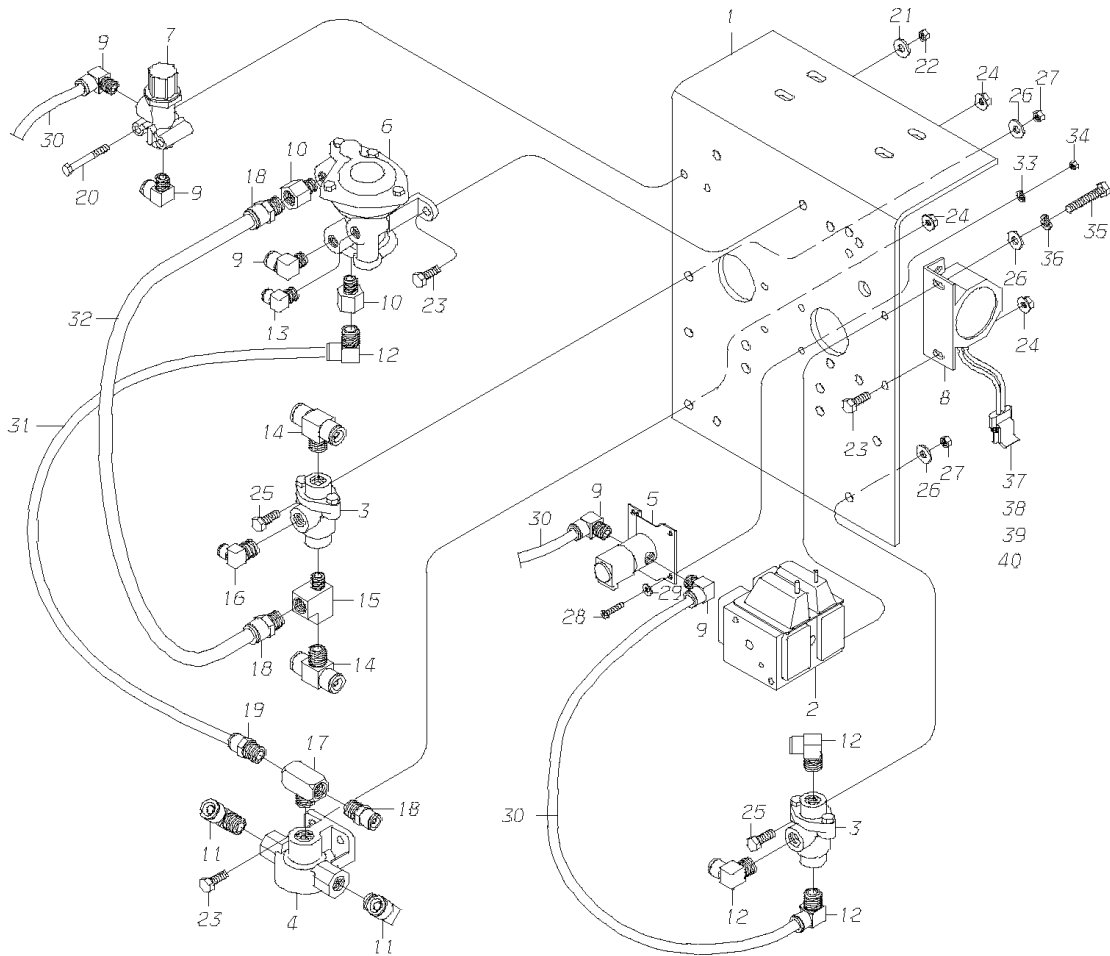

Models: C4RE
VALVE ASSY
AIR SYSTEM COMPONENTS
WITH KNEELING & RIDEWELL
With: FEATURE 40070-08, 09 WITH 4569-00 & 40004-08

Key	PartNumber	Qty	Description	Comment