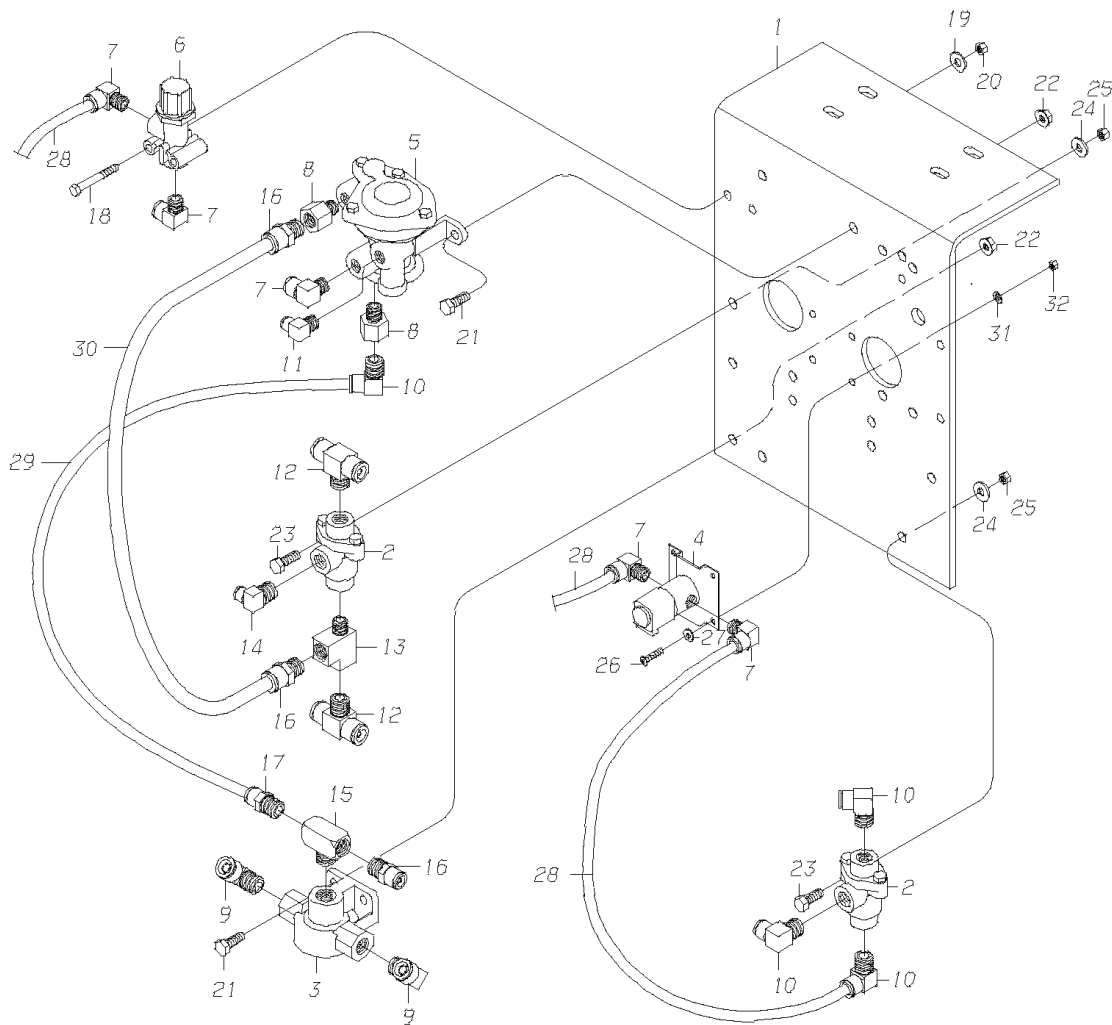

Models: C4RE
VALVE ASSY
AIR SYSTEM COMPONENTS
WITH OUT KNEELING FEATURE
With: FEATURE 40070-08, 09 WITH OUT 4569-00

Key	PartNumber	Qty	Description	Comment