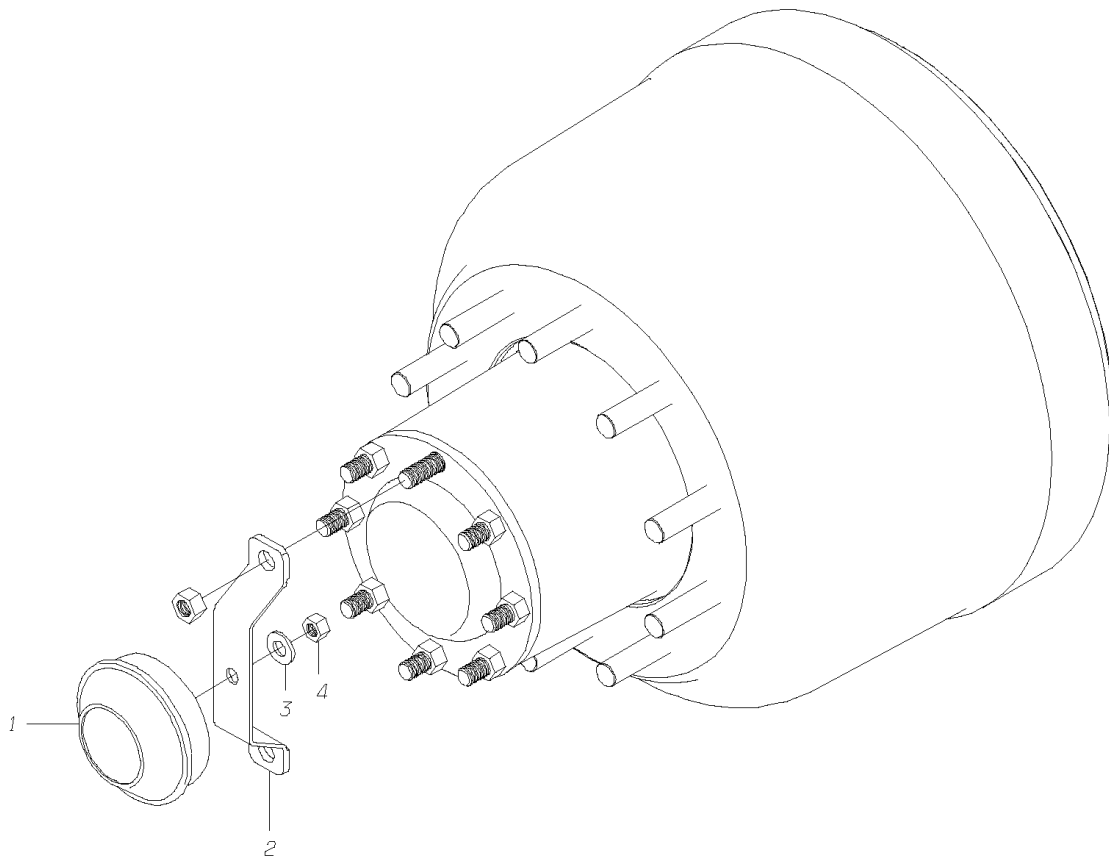

Models: C4RE
OPTIONAL EQUIPMENT
HUBODOMETER

Key	PartNumber	Qty	Description	Comment