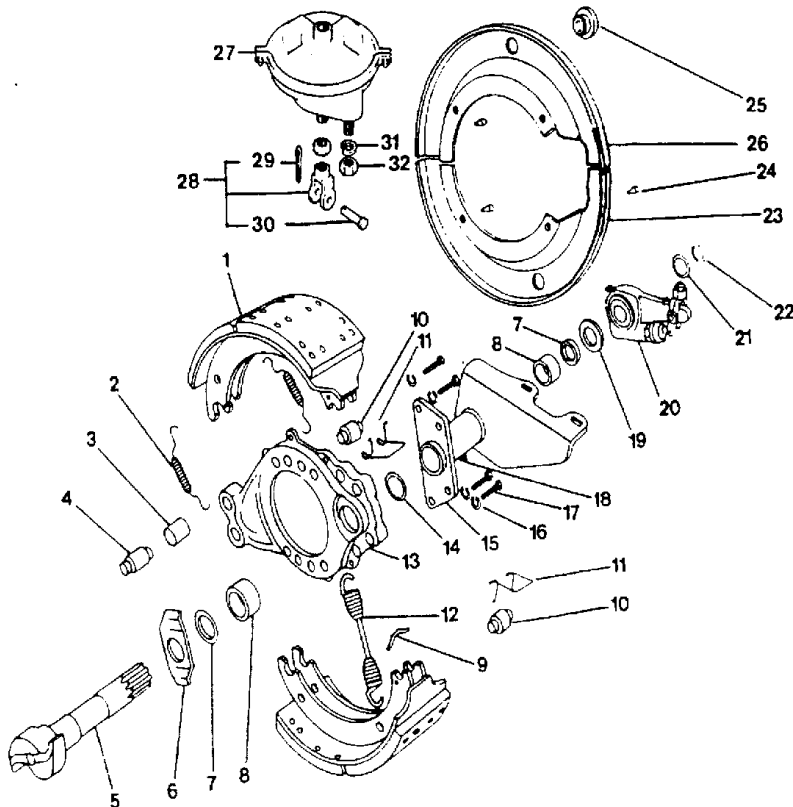

Models: A3RE, C4RE
BRAKE ASSY, REAR
10 INCH
HENDRICKSON
BSN: From CSN 10096696 RE (11/05/01)

Key	PartNumber	Qty	Description	Comment

FRONT BRAKES, Q-TYPE

DR	BY	Q158541
APP	BY	

© 1985 BLUE BIRD BODY COMPANY
ALL RIGHTS RESERVED