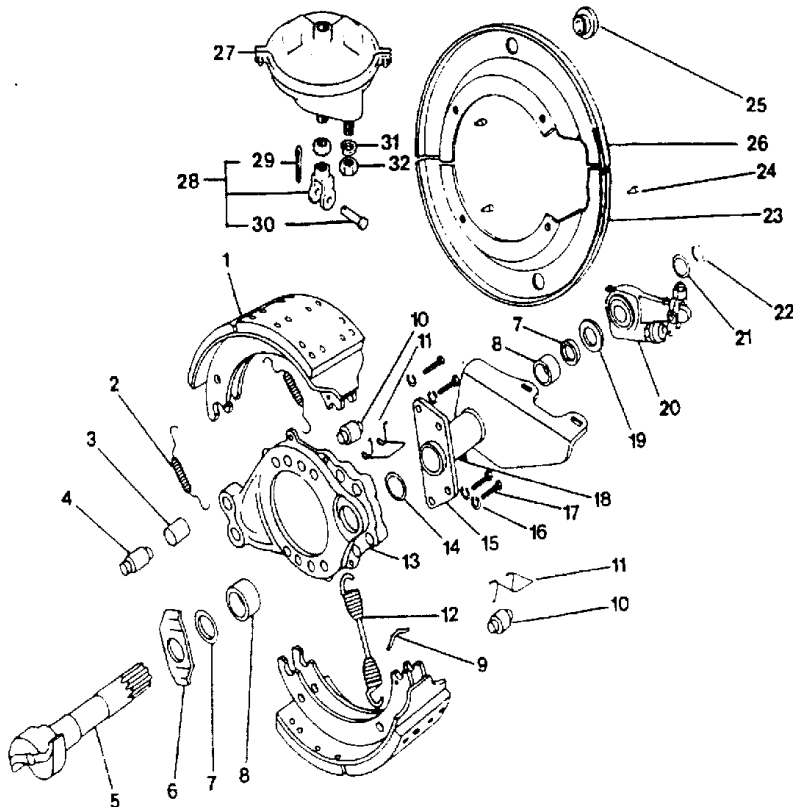

Models: A3FE, A3RE, C3FE, C4RE, CSFE, CSRE, QBRE, TCFE
BRAKE ASSY, FRONT
5 INCH
MERITOR
BSN: From CSN 30096776 FE 10096696 RE (11/05/01)

Key	PartNumber	Qty	Description	Comment

FRONT BRAKES, Q-TYPE

DR	BY	Q158541
APP	BY	

© 1985 BLUE BIRD BODY COMPANY
ALL RIGHTS RESERVED

PAGE 6