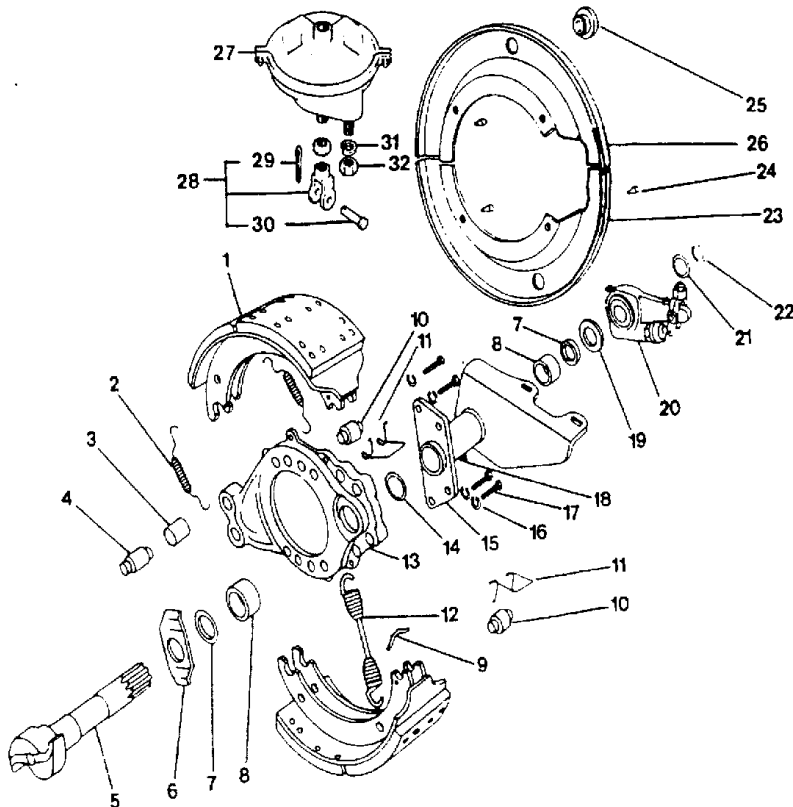

Models: A3FE, A3RE, C3FE, C4RE, CSFE, CSRE, QBRE, TCFE
BRAKE ASSY, REAR
8.62 INCH
RIDWL, HS, MERITOR
BSN: From CSN 30096776 FE 10096696 RE (11/05/01)

Key	PartNumber	Qty	Description	Comment

FRONT BRAKES, Q-TYPE

DR	BY	Q158541
APP	BY	

© 1985 BLUE BIRD BODY COMPANY
ALL RIGHTS RESERVED

PAGE 6