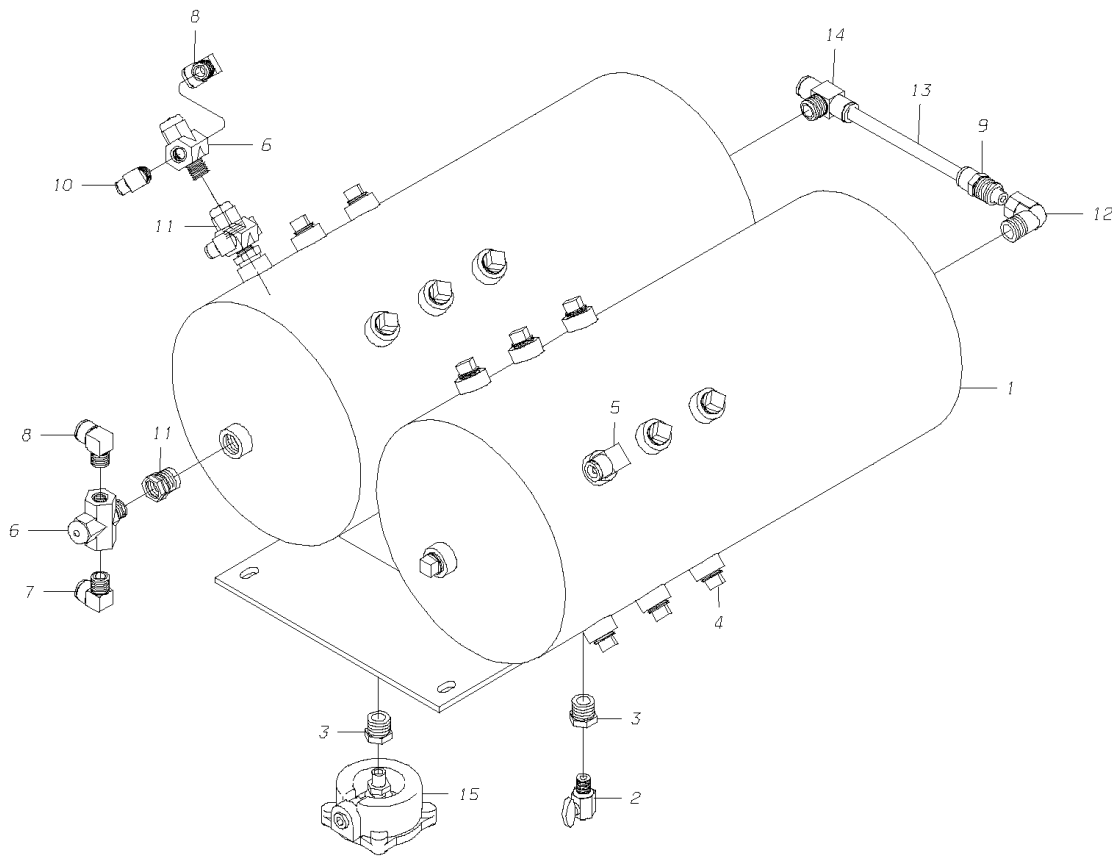

Models: C4RE
RESERVOIR ASSY
FRONT
AUX WET, ACCESSORY, WITH DV2
With: FEATURE 40070-08, 09 WITH 40081-13

Key	PartNumber	Qty	Description	Comment