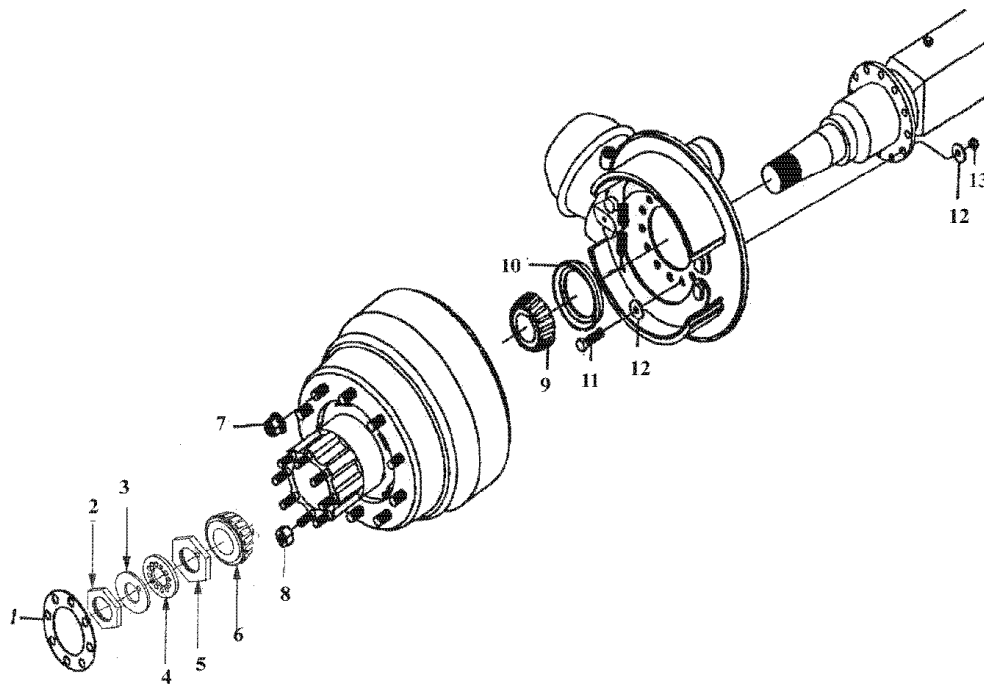

Models: A3FE, A3RE, C3FE, C4RE, CSFE, CSRE, QBRE, TCFE
WHEEL END COMPONENTS
REAR, DRUM BRAKES, HUB PILOTED
MERITOR
8.62 INCH ALUMN WHEELS/DAYTON
BSN: From CSN 30096776 FE 10096696 RE 11/05/01

Key	PartNumber	Qty	Description	Comment