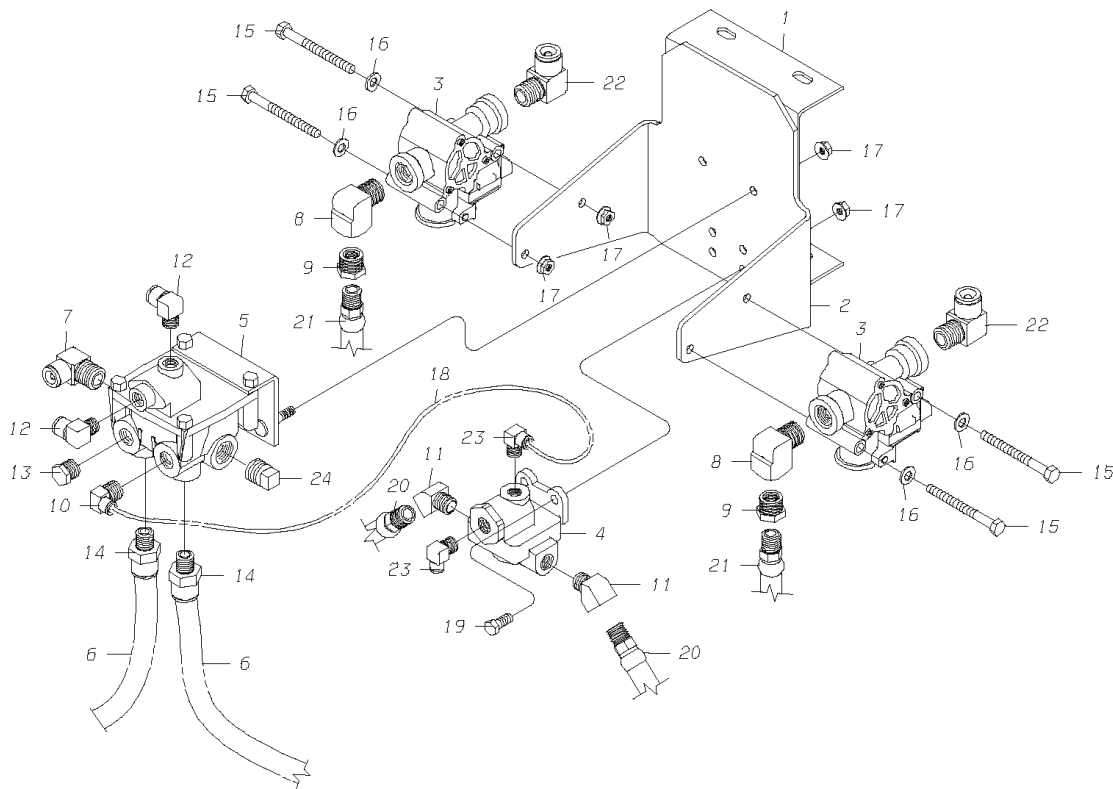

Models: C4RE
VALVE ASSY
SPRING & SERVICE BRAKE
ABS
With: FEATURE 40070-08, 09

Key	PartNumber	Qty	Description	Comment