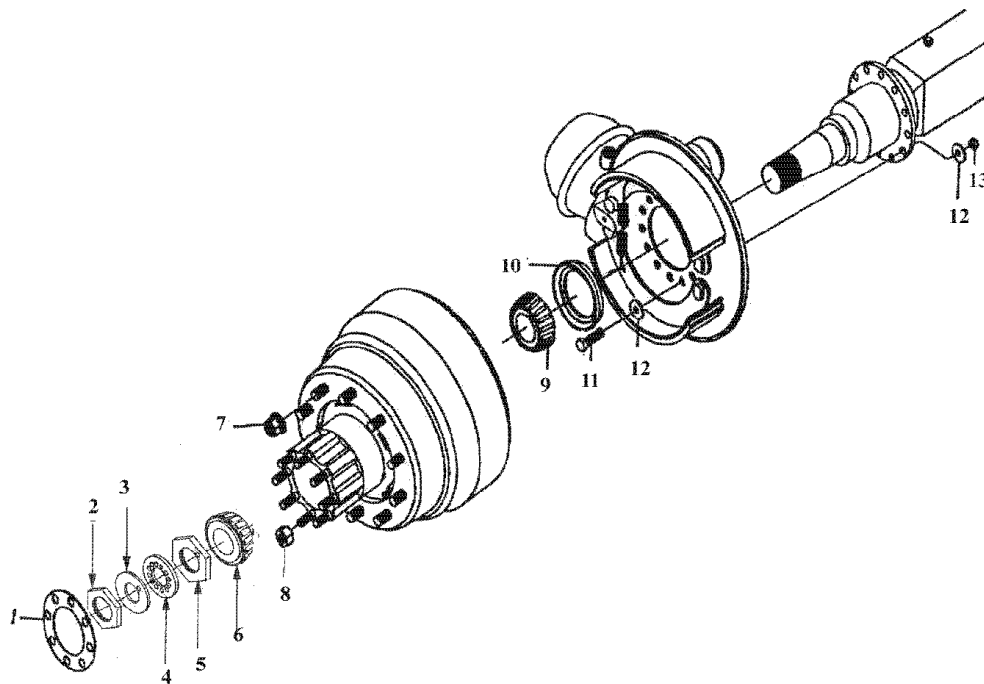

Models: A3RE, C4RE
WHEEL END COMPONENTS
REAR, DRUM BRAKES, HUB PILOTED
MERITOR
10 INCH STEEL WHEELS
BSN: From CSN 30096776 FE 10096696 RE 11/05/01

Key	PartNumber	Qty	Description	Comment