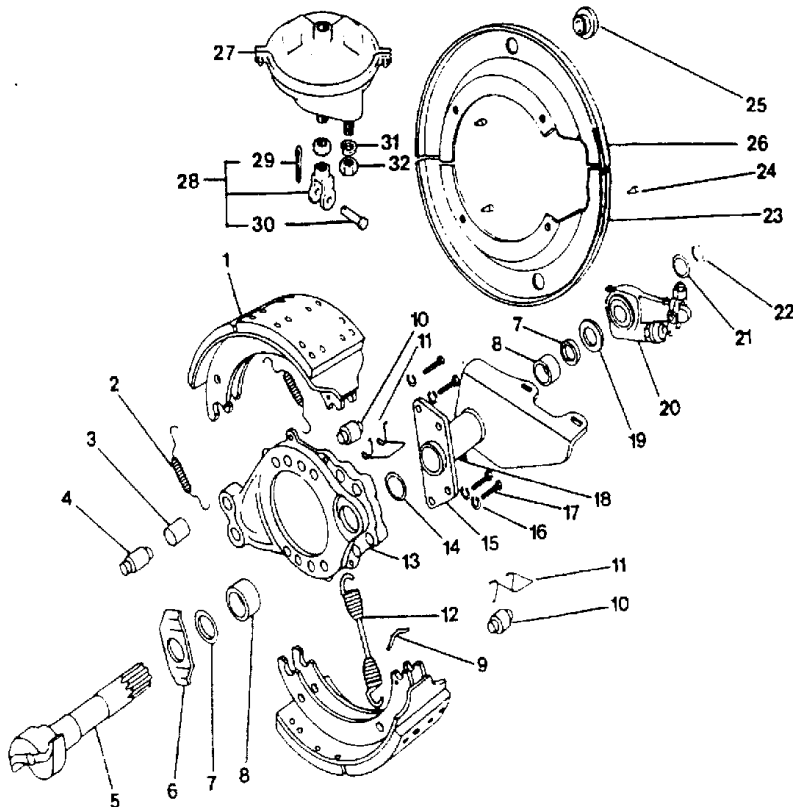

Models: A3RE, C4RE
BRAKE ASSY, REAR
10 INCH
RIDWL, MS
BSN: From CSN 10096696 RE (11/05/01)

Key	PartNumber	Qty	Description	Comment

FRONT BRAKES, Q-TYPE

DR	BY	Q158541
APP	BY	

© 1985 BLUE BIRD BODY COMPANY
ALL RIGHTS RESERVED

PAGE 6