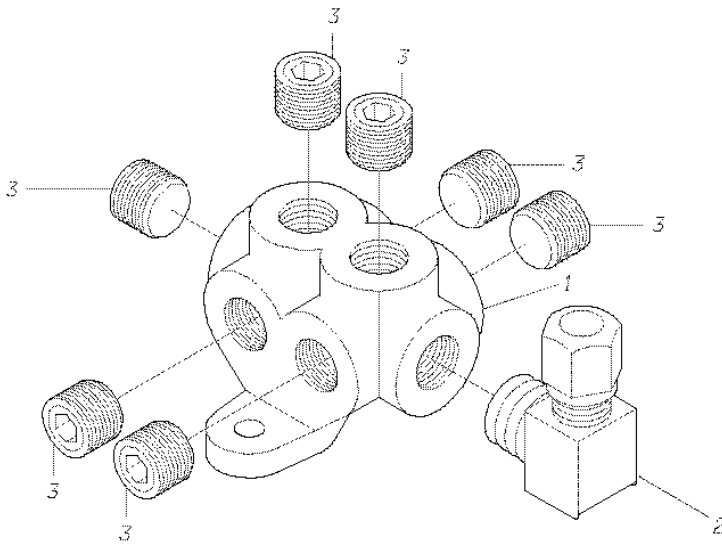

Models: A3RE, C1FE, C4RE, CSFE, CSRE, QBRE, TCFE
VALVE ASSY
MANIFOLD
AIR OPTIONS

Key	PartNumber	Qty	Description	Comment

DR. 7/17/98	BY J.L.				
APP. 7/17/98	BY AB	FRIT	1704535	A	REV

© BLUE BIRD BODY COMPANY. ALL RIGHTS RESERVED