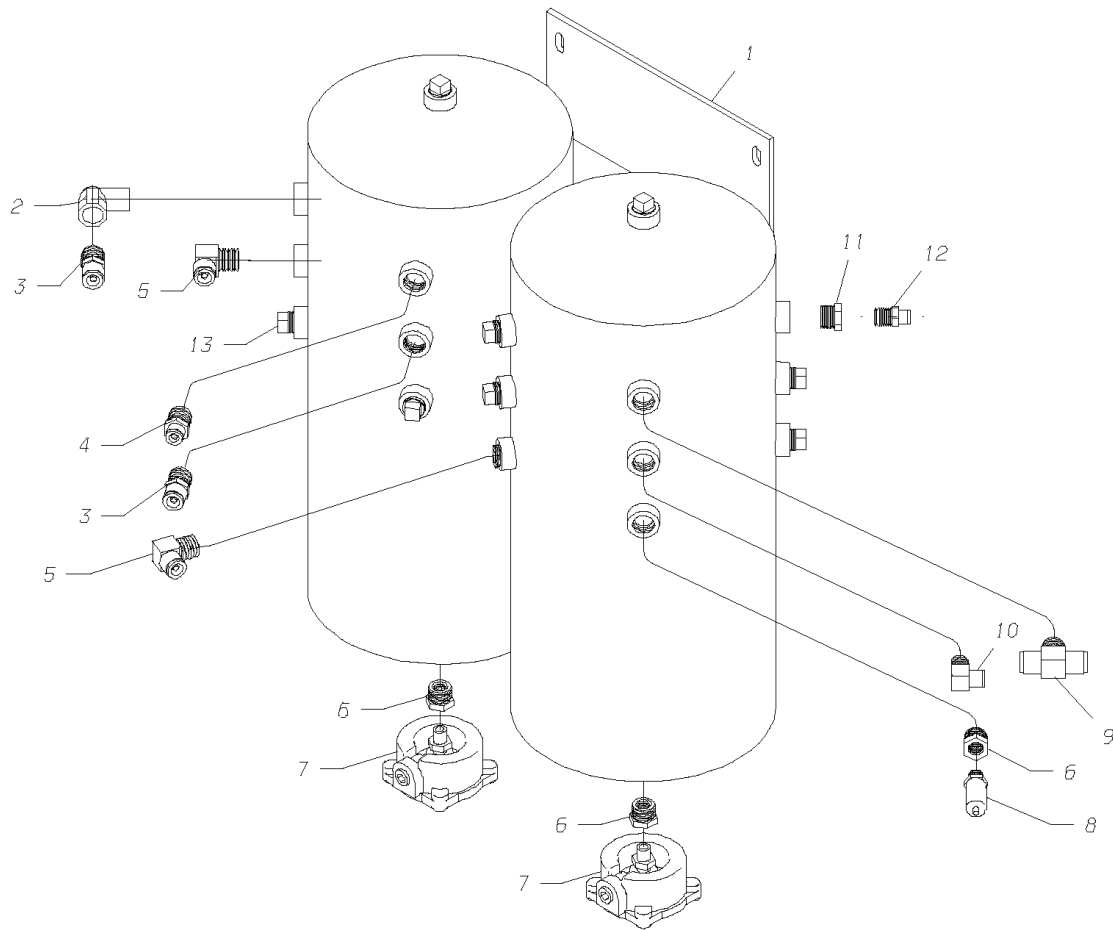

Models: C4RE
RESERVOIR ASSY
REAR
WET WITH DV2
With: FEATURE 40070-08, 09 WITH 40081-12, 13

Key	PartNumber	Qty	Description	Comment