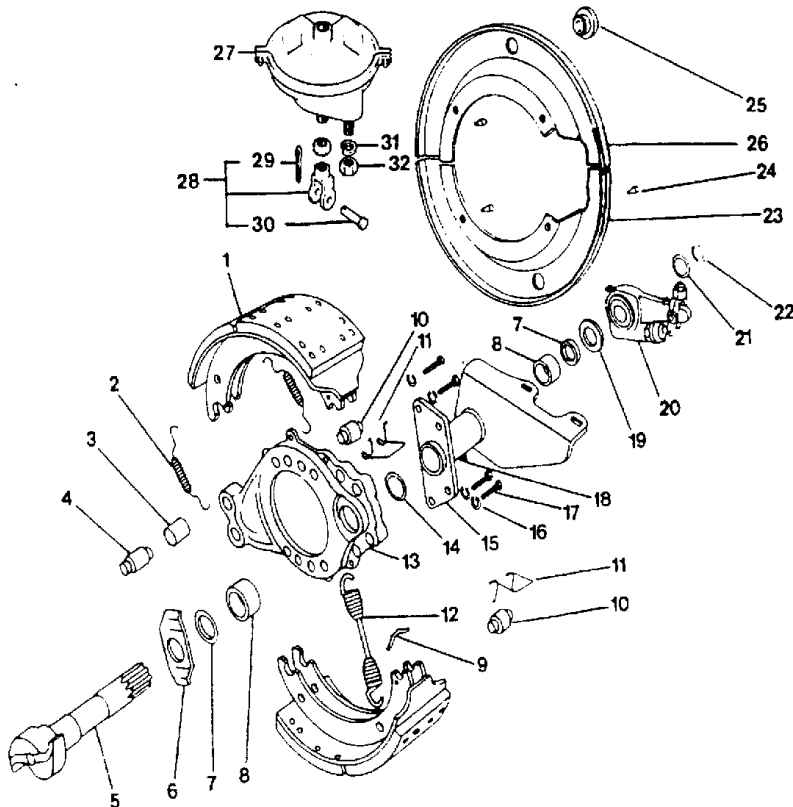

Models: A3RE, C4RE, CSFE, QBRE, TCFE
BRAKE ASSY, FRONT
6 INCH
MERITOR
BSN: From CSN 30096776 FE 10096696 RE (11/05/01)

Key	PartNumber	Qty	Description	Comment

FRONT BRAKES, Q-TYPE

DR	BY	Q158541
APP	BY	

© 1985 BLUE BIRD BODY COMPANY
ALL RIGHTS RESERVED

PAGE 6