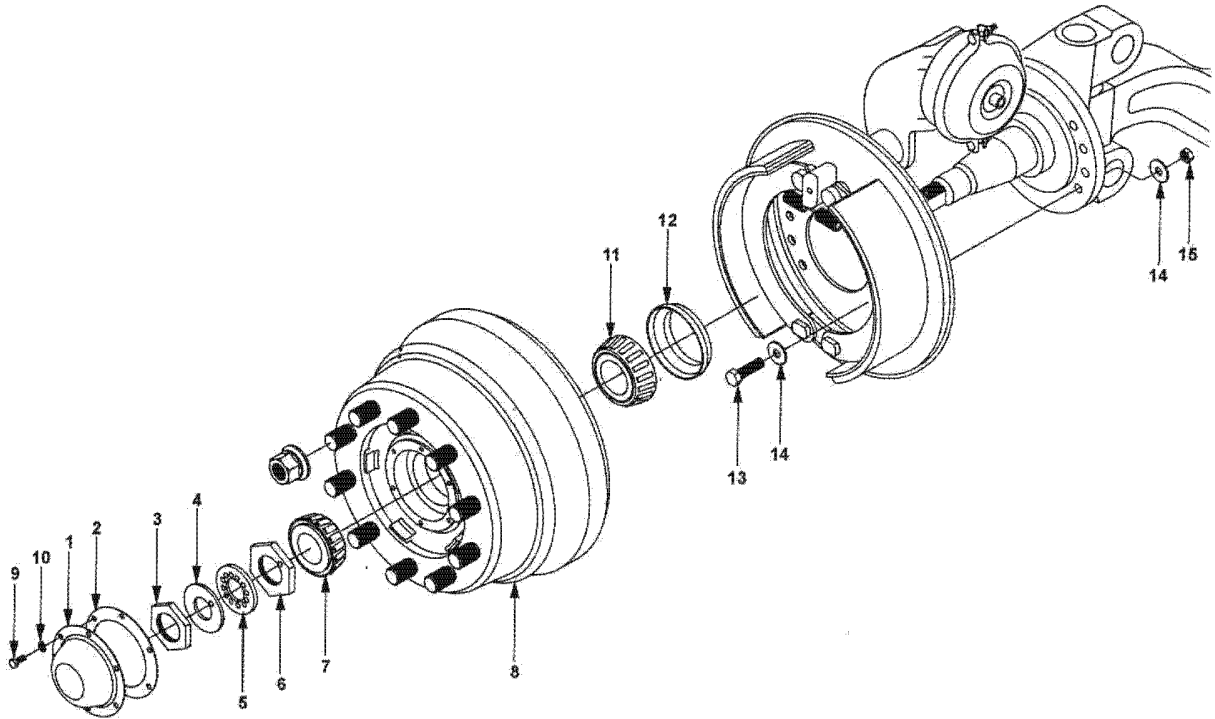

Models: A3FE, A3RE, C3FE, C4RE, CSFE, CSRE, QBRE, TCFE
WHEEL END COMPONENTS
FRONT, DRUM BRAKES, HUB PILOTED
6 INCH
STEEL WHEELS
BSN: From CSN 30096776 FE 10096696 RE (11/05/01)

Key	PartNumber	Qty	Description	Comment