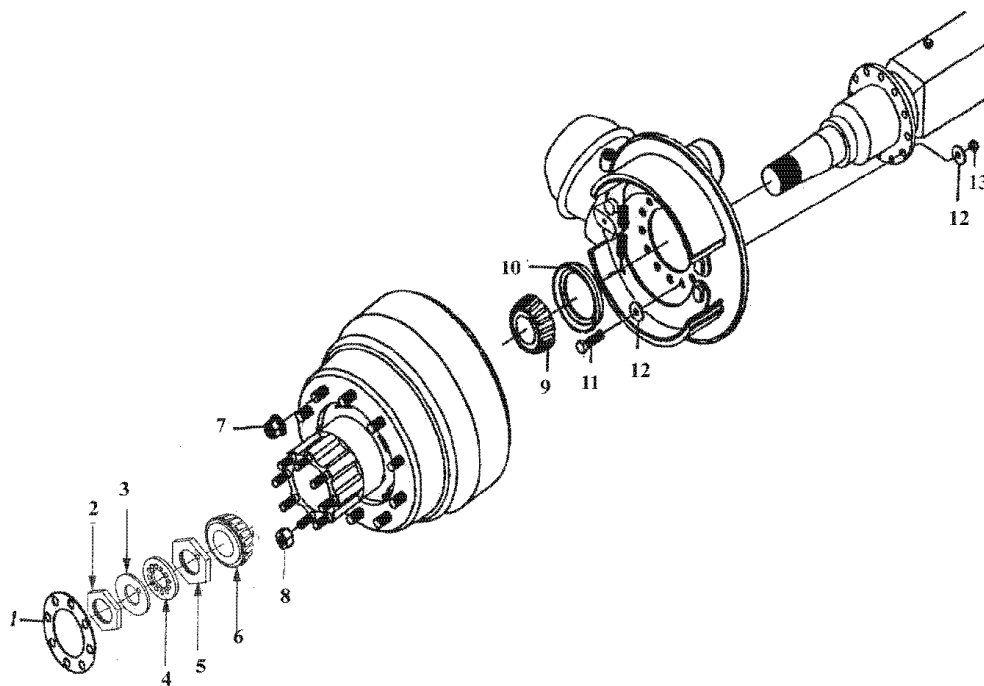

Models: A3RE, C4RE
WHEEL END COMPONENTS
REAR, DRUM BRAKES, HUB PILOTED
MERITOR
10 INCH ALUMN WHEELS
BSN: From CSN 30096776 FE 10096696 RE 11/05/01

Key	PartNumber	Qty	Description	Comment