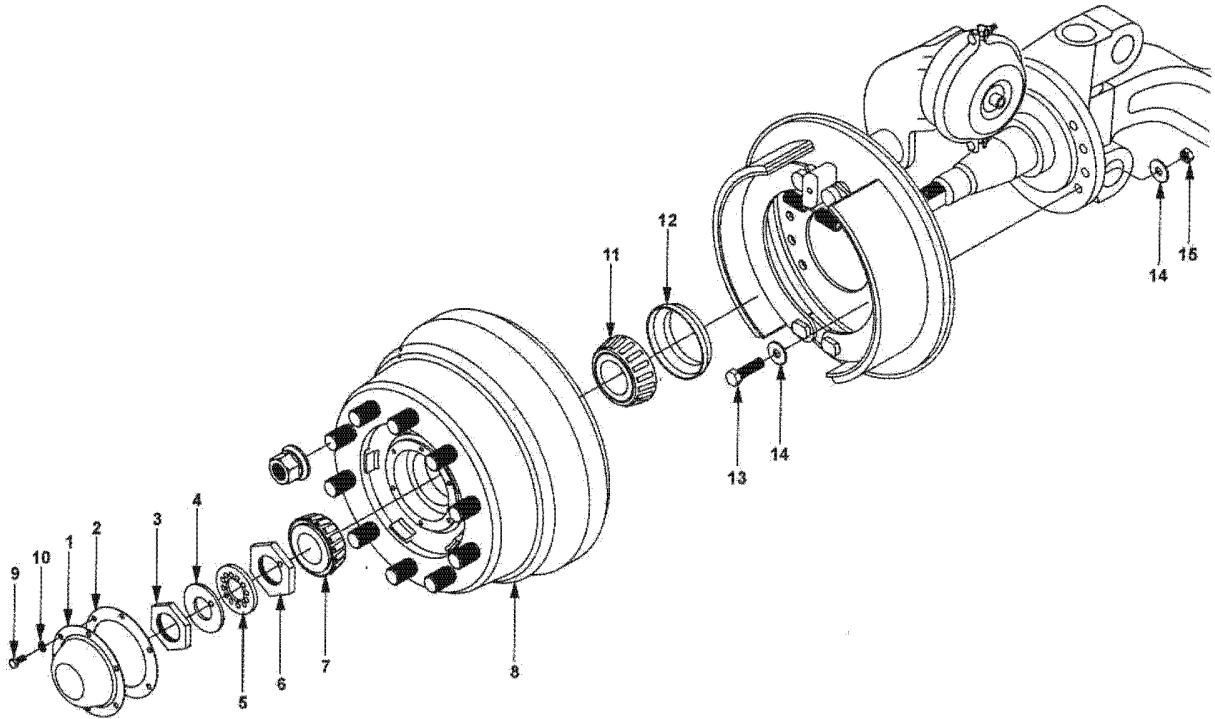

Models: A3FE, A3RE, C3FE, C4RE, CSFE, CSRE, QBRE, TCFE
WHEEL END COMPONENTS
FRONT, DRUM BRAKES, HUB PILOTED
6 INCH
ALUMN WHEELS
BSN: From CSN 30096776 FE 10096696 RE (11/05/01)

Key	PartNumber	Qty	Description	Comment