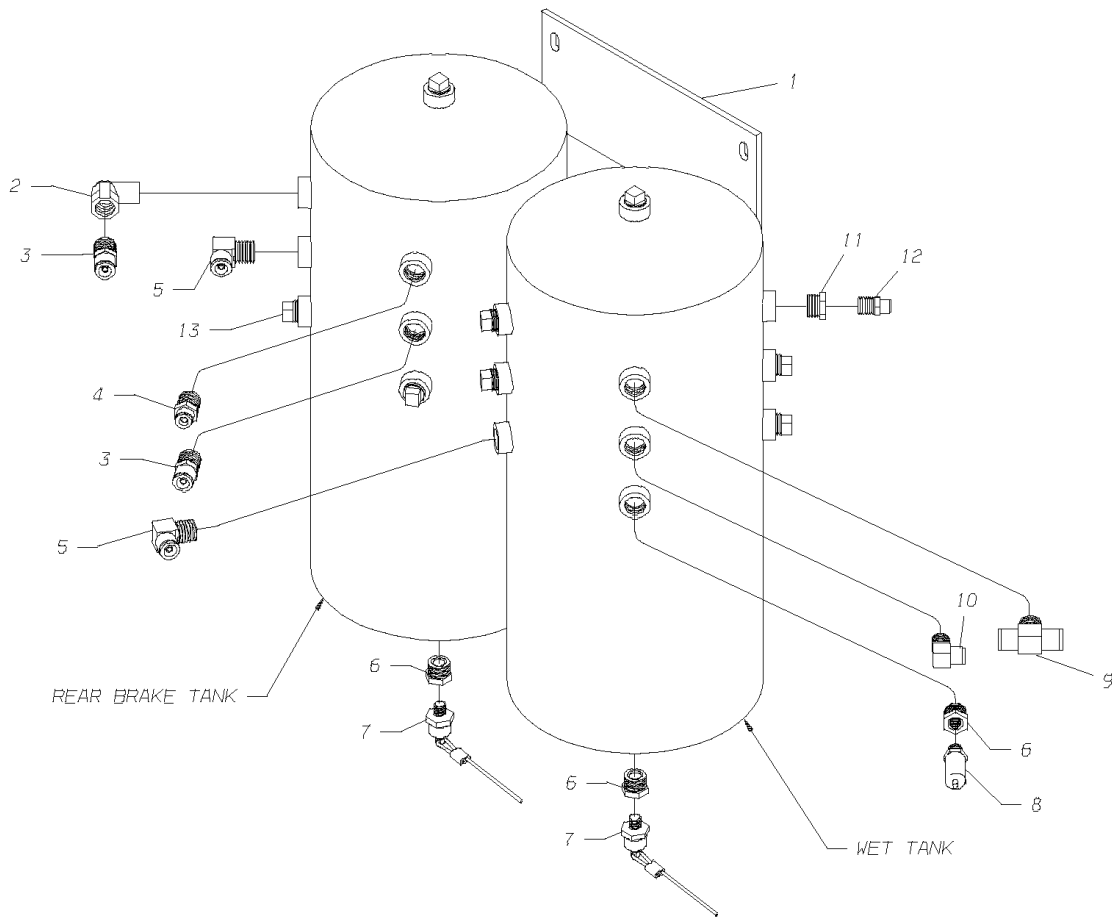

**Models: C4RE
RESERVOIR ASSY
REAR
WET, LANYARD DRAIN VALVE**

Key	PartNumber	Qty	Description	Comment