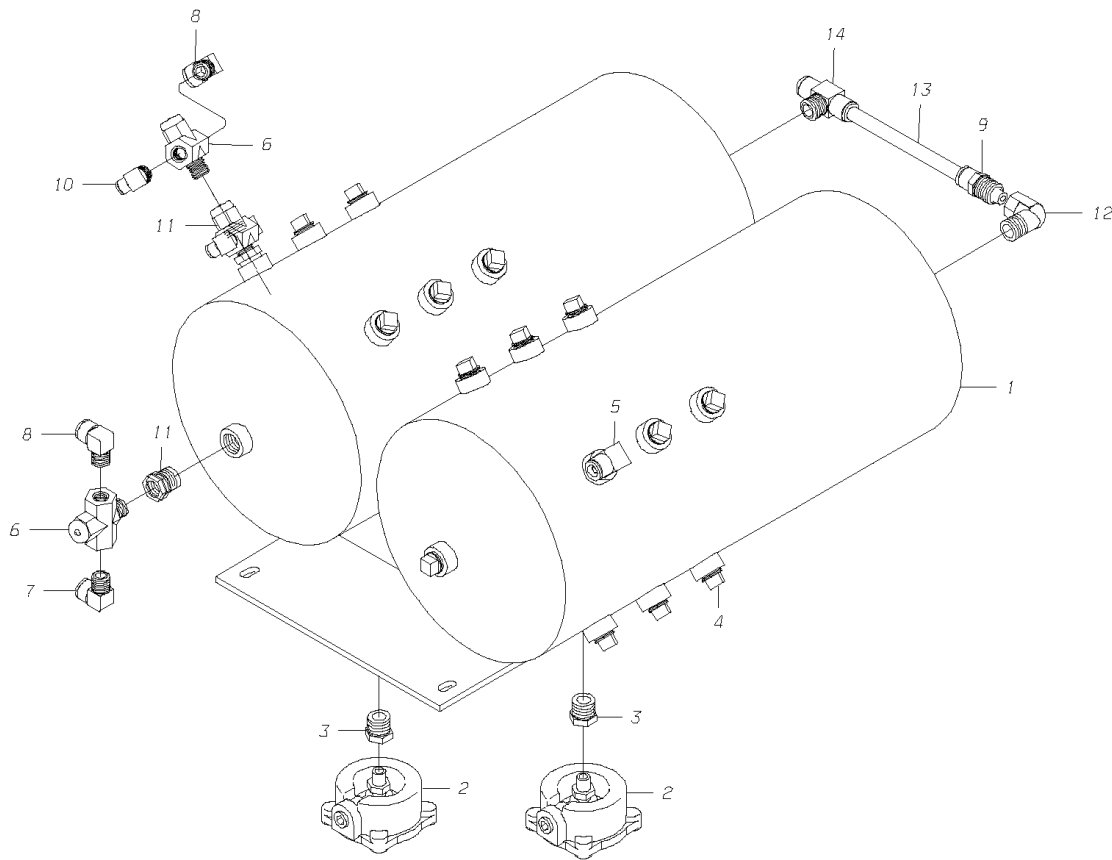

Models: C4RE
RESERVOIR ASSY
FRONT
AUX WET, ACCESSORY, WITH DV2
With: FEATURE 40070-08, 09 WITH 40081-12 & 13

Key	PartNumber	Qty	Description	Comment