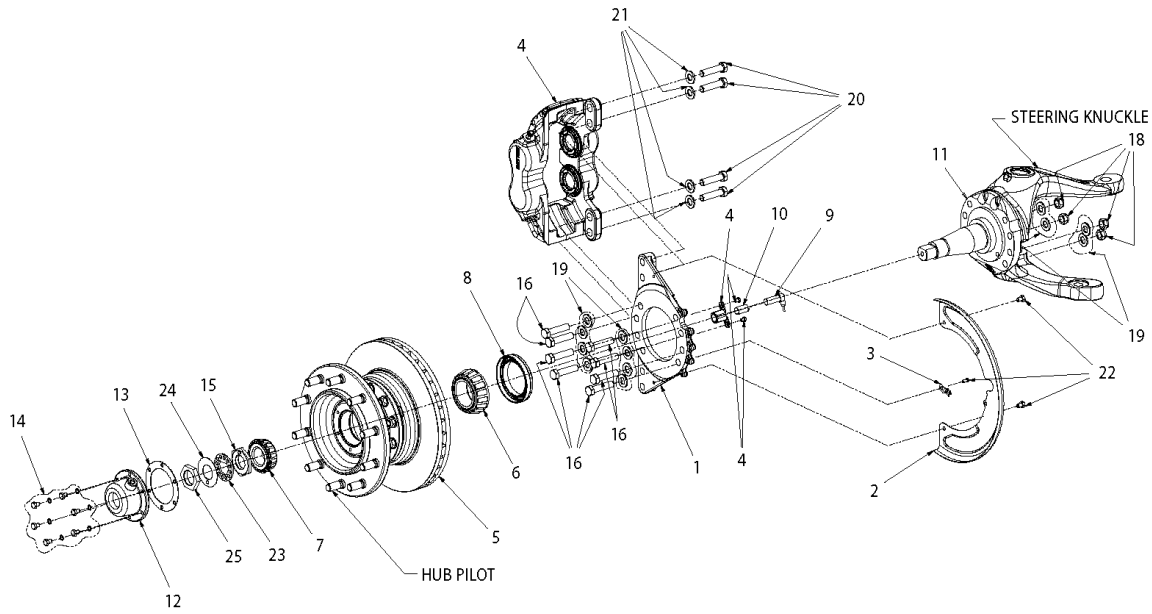

Chassis

035 Brakes, Hydraulic
INSTALLATION DIAGRAM

1

Models: A3FE, C3FE, C4RE
INSTALLATION DIAGRAM

Key	PartNumber	Qty	Description	Comment
-----	------------	-----	-------------	---------

Models: A3FE, C3FE, C4RE
INSTALLATION DIAGRAM

Key	PartNumber	Qty	Description	Comment
1	0071351		PLATE,TORQUE,RH,HYD,HEND	
1	0071352		PLATE,TORQUE,LH,HYD,HEND	
2	0044780		DUSTSHIELD,HYDRAULIC BRAKES	
3	0044801		CLIP	
4	0042331		CALIPER ASSY,70MM,MERITOR,4PISTON,LH	
4	0042330		CALIPER ASSY,70MM,MERITOR,4PISTON,RH	
5	0076727		HUB AND ROTOR ASSY,STEER,ALUM WHEEL	
5	0043895		HUB AND ROTOR ASSY,STEER,STEEL WHEELS	
6	0929406		BEARING,INNER,FRONT AXLE,TIMKEN	
7	0092914		STRUCTURE ASSY,FRONT,TOEBOX,2005, CV	
8	0043367		SEAL ASSY,OIL	
9	0006679		SENSOR,ABS,90 DEGREE,HYD BRK	
10	1542471		SLEEVE,CLAMP,NOTCHED,HUB SENSOR,ABS	
11			various, SEE " FRONT AXLE USAGE CHARTS	
12	0014892		HUBCAP ASSY,STEER AXLE,OIL LUBE,4.50 B.C.	
13	2602449		GASKET,FRONT HUBCAP,RKWL	
14	1884378		CAPSCREW,HEX FLG,5/16-18X7/8,GR5,BLK ZN	
15	2599017		NUT,WHEEL BEARING,ADJUSTING	
16	1885128		CAPSCREW,HEX HD,5/8-11 X 2.75 GR8,YEL	
18	0939827		NUT,HEX HD,5/8-11,GR 8,LOCK,CADMIUM WAX	
19	0929018		WASHER,FLAT,21/32 X 1 1/8 X 3/32,HDN,YEL	
20	0097711		CAPSCREW,HEX HD,M20-2.50X50,GR10.9,	
21	1940907		WASHER,FLAT,METRIC,M20,CLASS 10,HARD,	

Models: A3FE, C3FE, C4RE
INSTALLATION DIAGRAM

Key	PartNumber	Qty	Description	Comment
22	0971739		CAPSCREW,HX HD,M8-1.25X20,CL 8.8,	
23	2600617		WASHER,WHEEL BEARING,ADJUSTING	
24	0096730		WASHER,LOCKING,AXLE SPINDLE	
25	2598217		NUT,JAM,OUTER WHEEL BEARING	