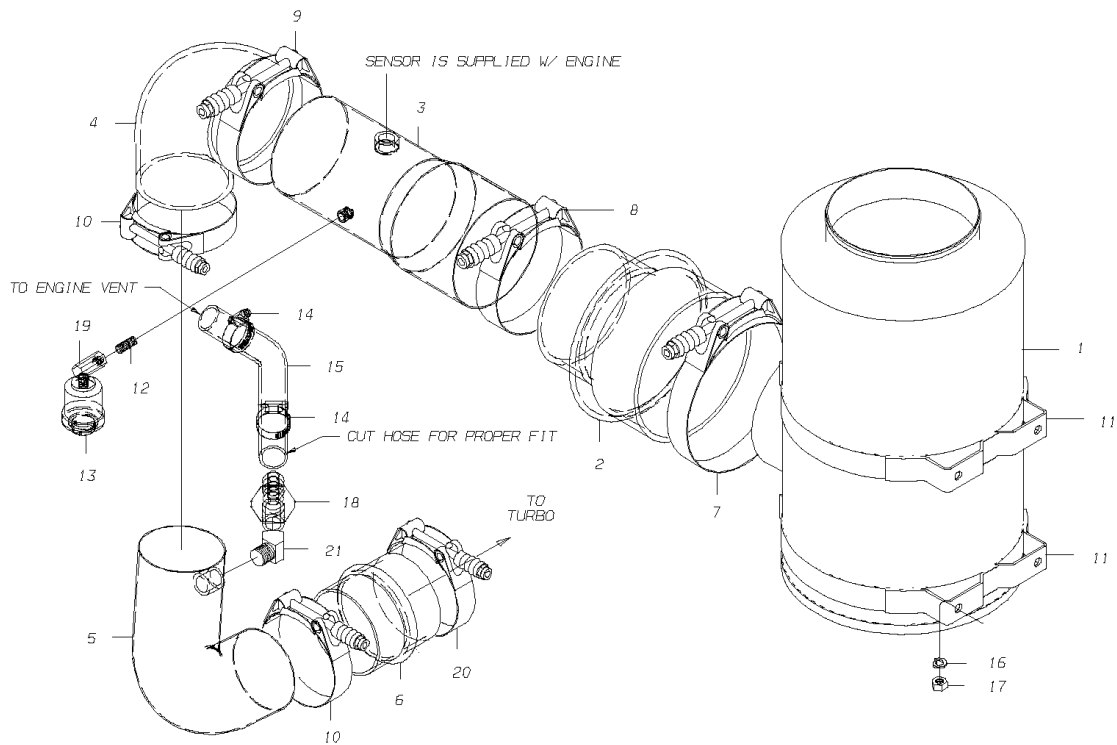

Models: A3RE, C4RE
AIR INTAKE
JOHN DEERE 8.1
With: FEATURE 40181

Key	PartNumber	Qty	Description	Comment