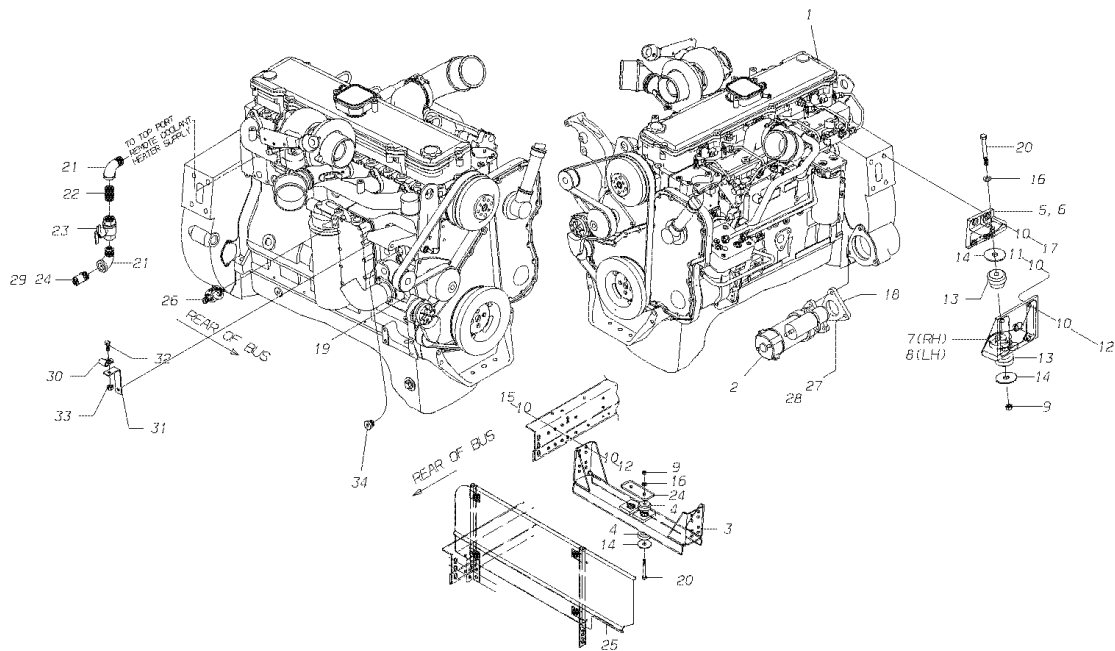

Models: C4RE
CUMMINS ISC03, 05
With: FEATURE 40184-08, -09, -11, -12

Key	PartNumber	Qty	Description	Comment