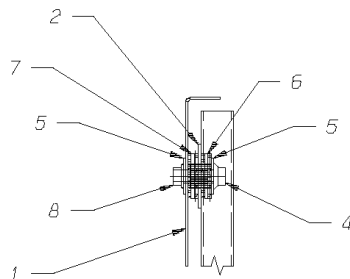

Models: C4RE
BELT GUARD ASSY
CAT, CUMMINS, JOHN DEERE 8.1

Key	PartNumber	Qty	Description	Comment