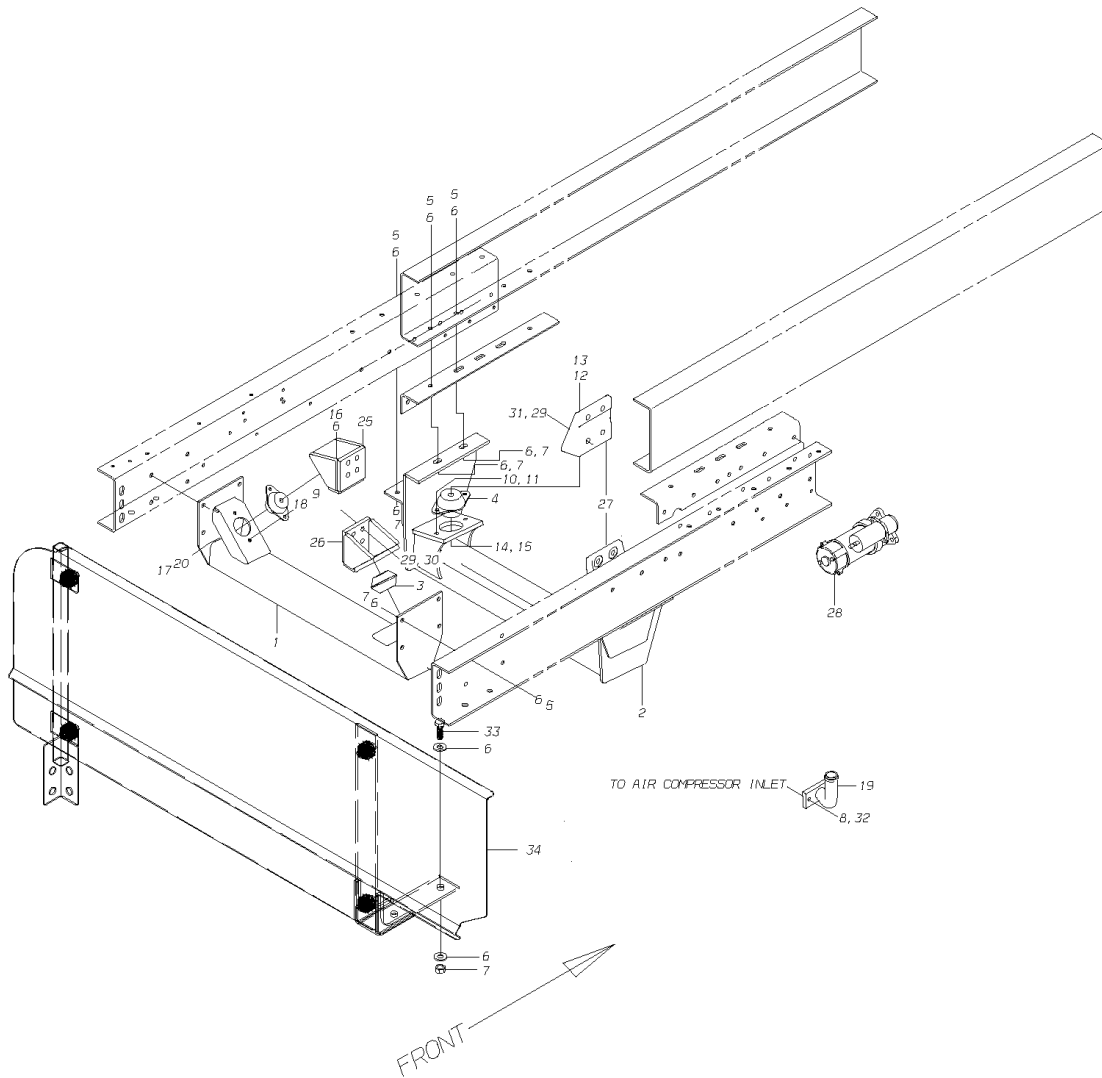

Models: C4RE
JOHN DEERE 8.1
With: FEATURE 40181-01

Key	PartNumber	Qty	Description	Comment

INSERT IN PORT BETWEEN
2ND & 3RD CYLINDERS
ON FRONT RH SIDE OF BLOCK