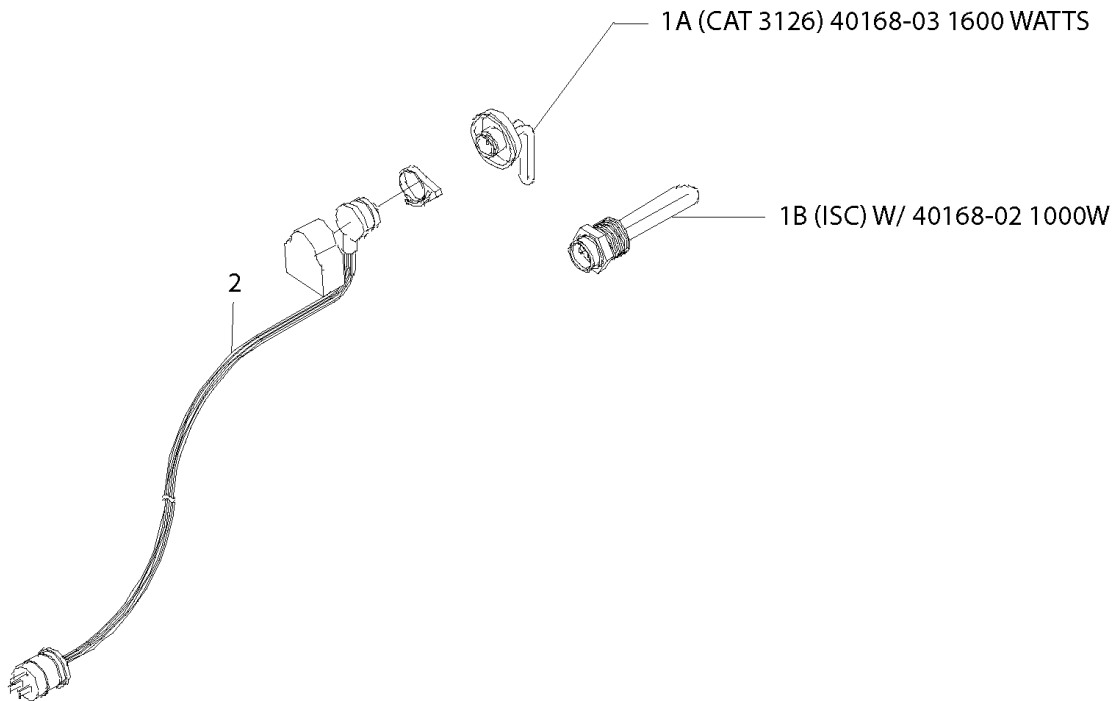

Models: C4RE
With: ENGINE BLOCK HEATER, INTERNAL
FEATURE 40168-02, -03

Key	PartNumber	Qty	Description	Comment