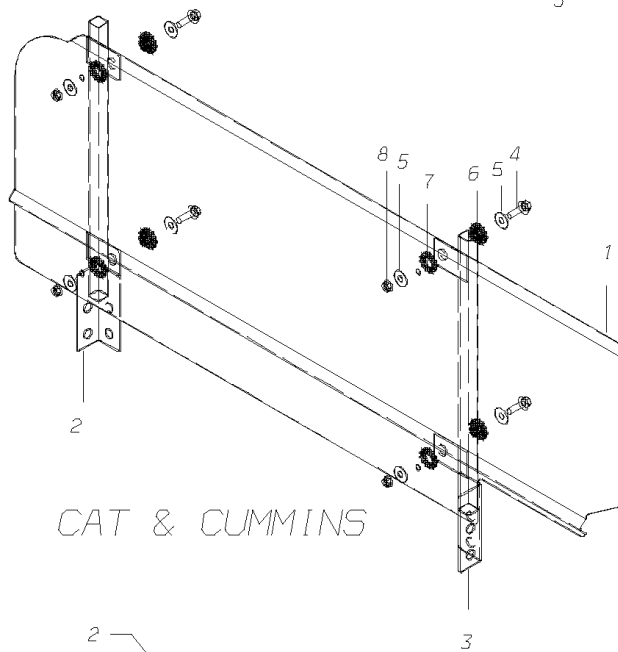

Models: C4RE
BELT GUARD ASSY
CAT, CUMMINS, JOHN DEERE 8.1

Key	PartNumber	Qty	Description	Comment