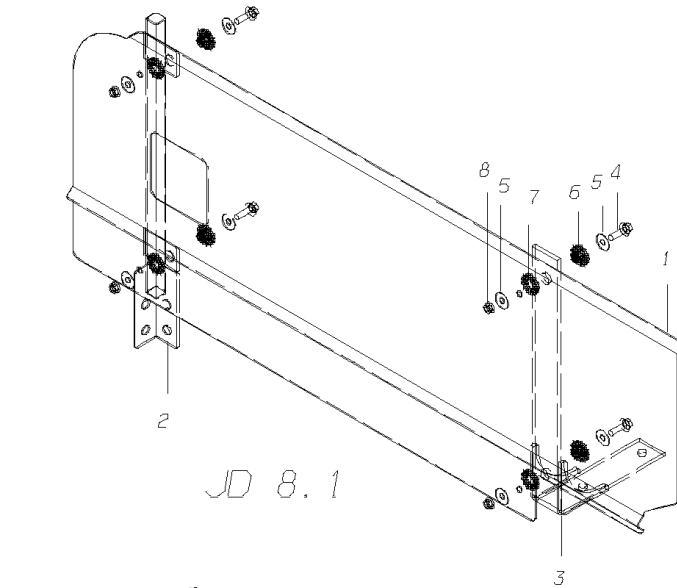

Models: C4RE
BELT GUARD ASSY
CAT, CUMMINS, JOHN DEERE 8.1

Key	PartNumber	Qty	Description	Comment