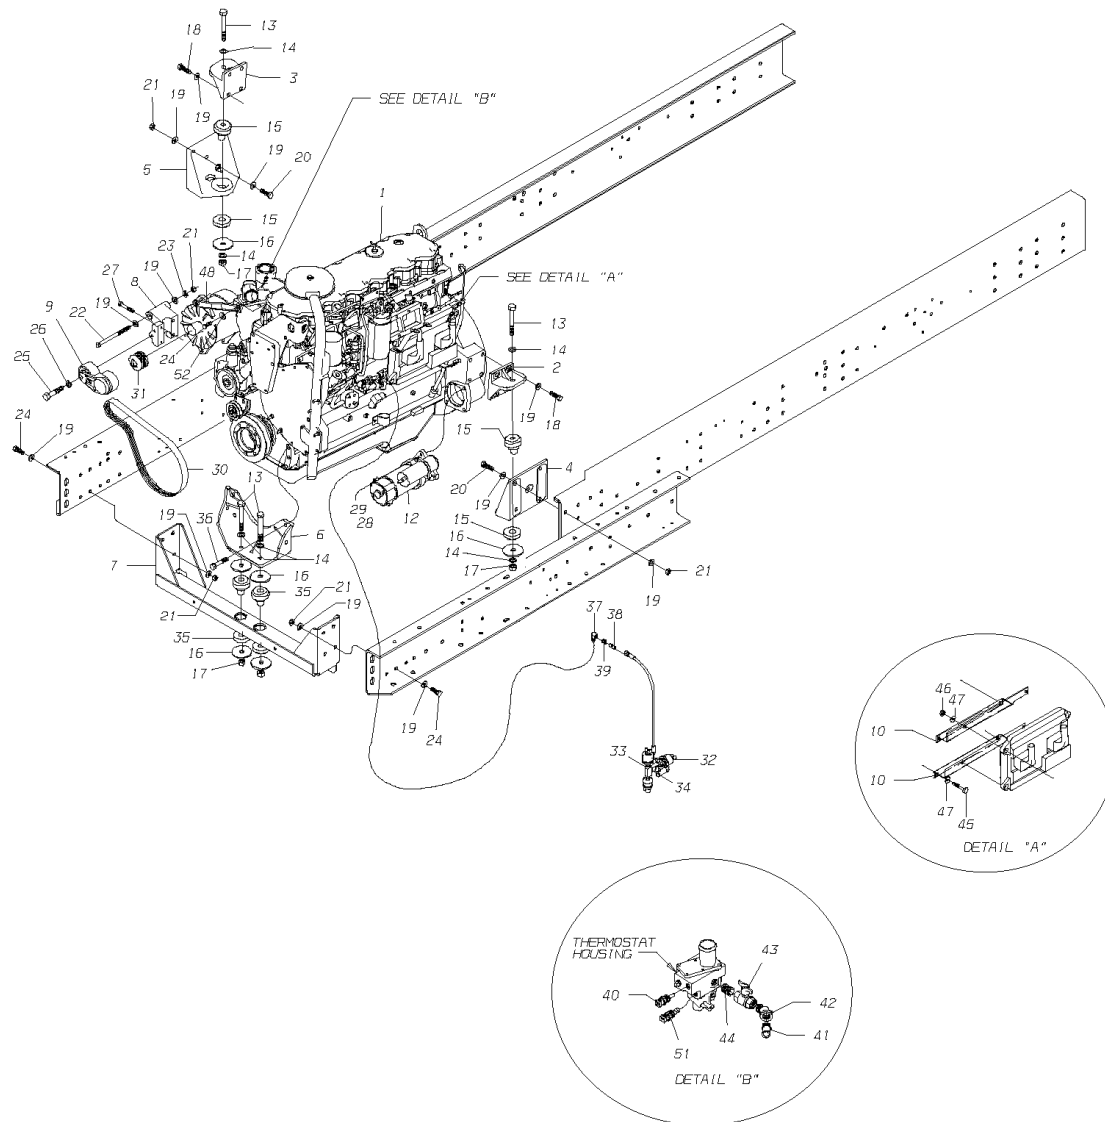

Models: A3RE, C4RE
CAT 3126B, 3126E
With: FEATURE 40187-01, -02, -03, -04, -05, -06, -07

Key	PartNumber	Qty	Description	Comment