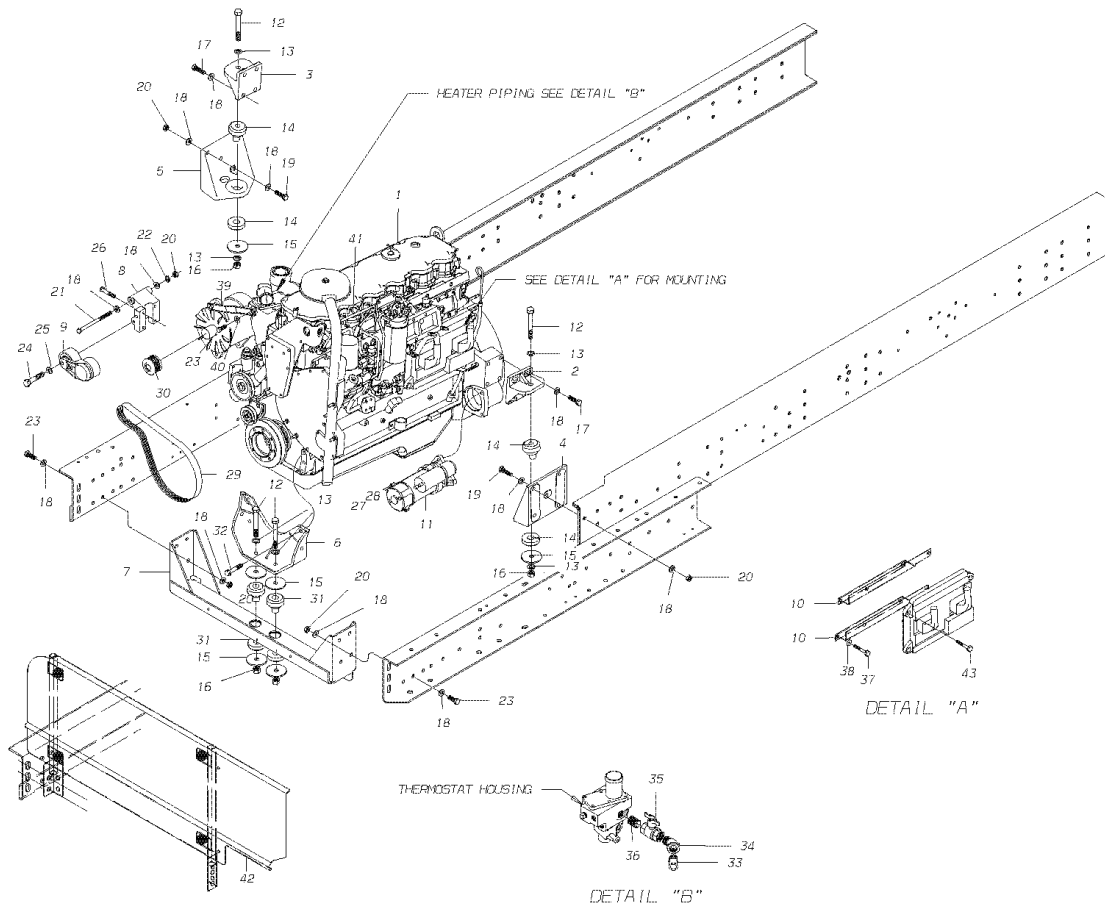

Models: C4RE
CAT 3126
With: FEATURE 40187-03,-04,-06

Key	PartNumber	Qty	Description	Comment