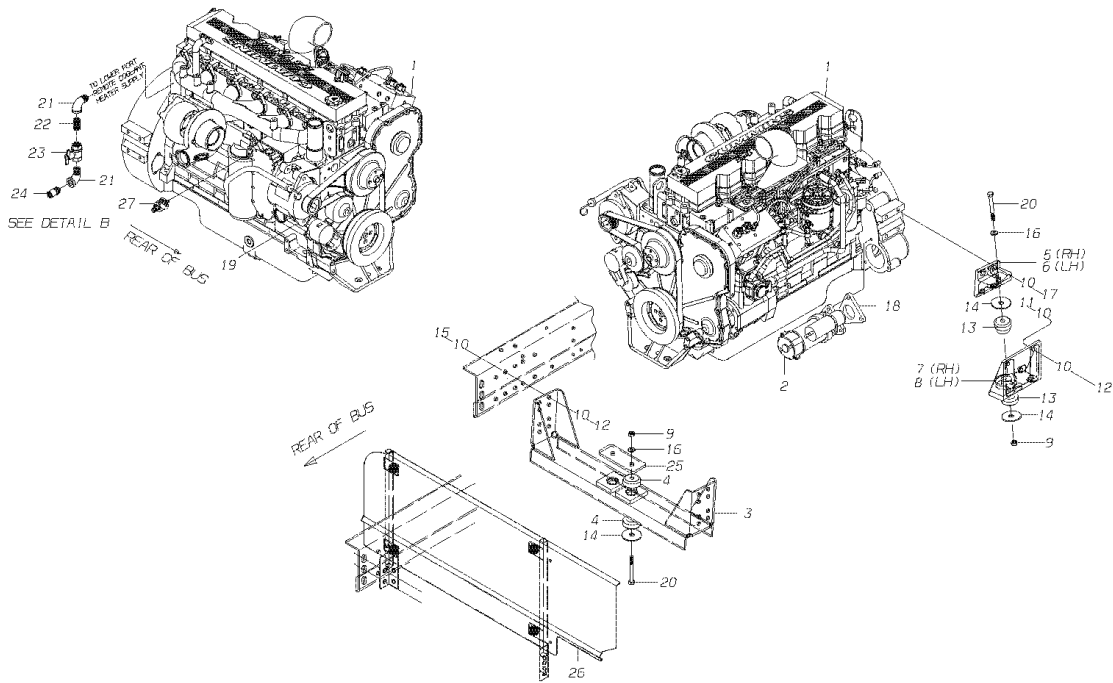

Models: C4RE
CUMMINS ISC
With: FEATURE 40184-03, -07

Key	PartNumber	Qty	Description	Comment