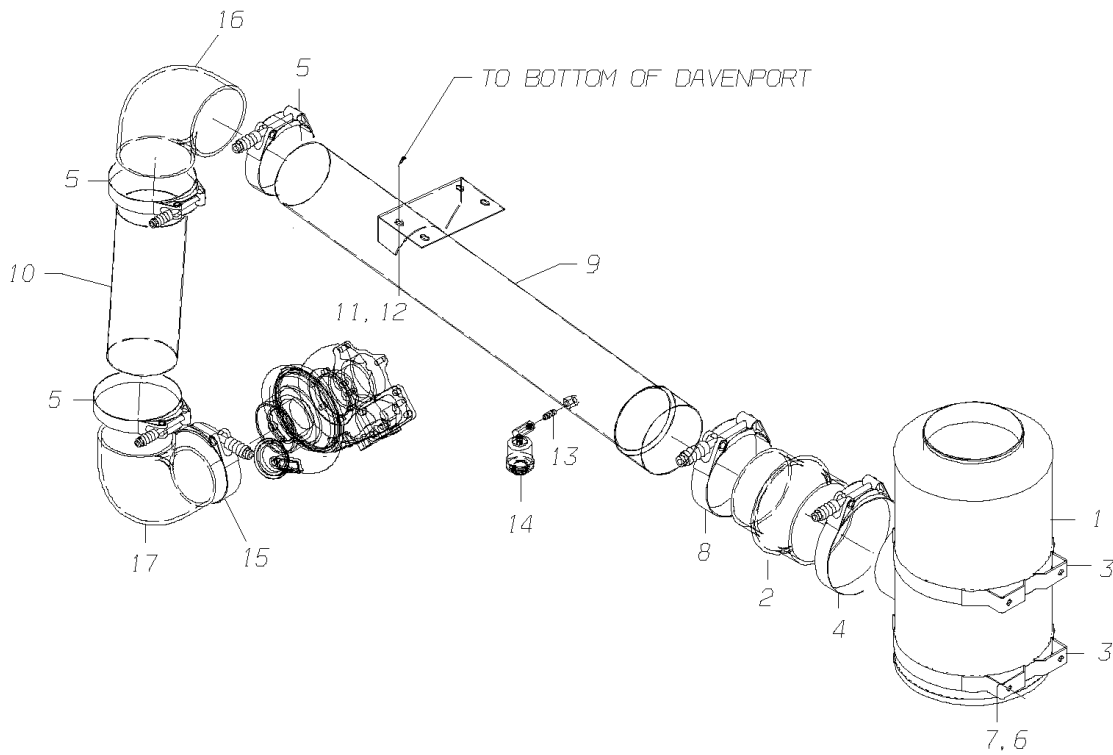

Models: C4RE
AIR INTAKE
CUMMINS ISC
With: FEATURE 40184

Key	PartNumber	Qty	Description	Comment