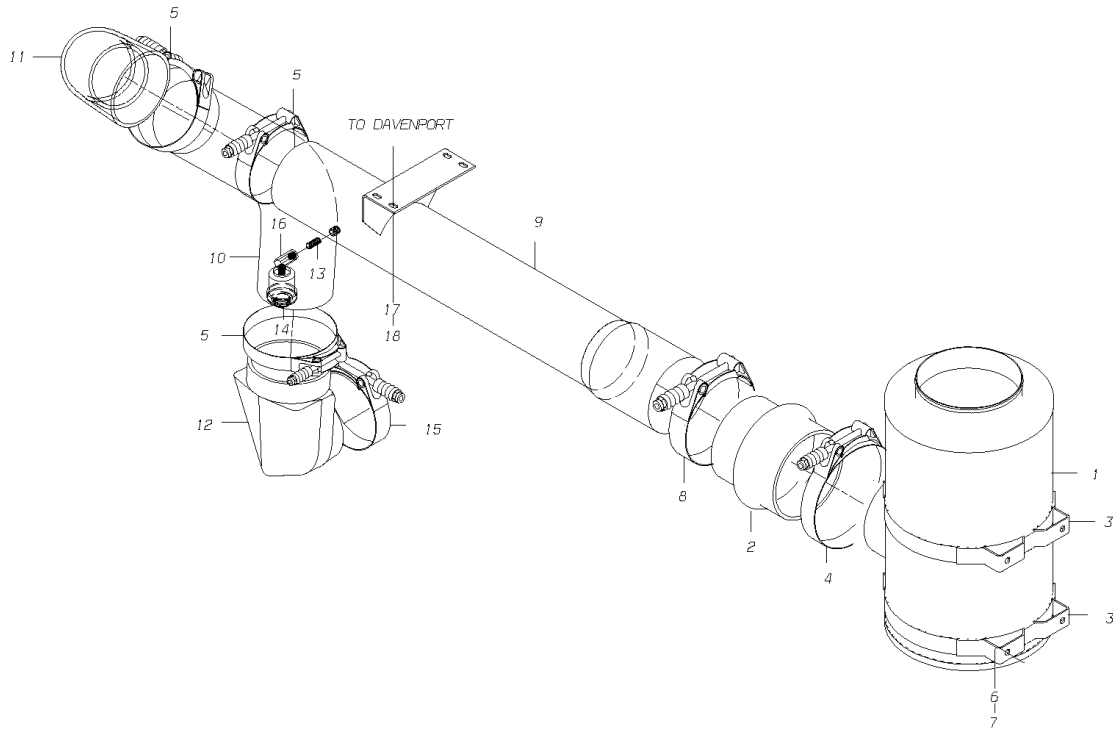

Models: C4RE
AIR INTAKE
CAT 3126
With: FEATURE 40170-01

Key	PartNumber	Qty	Description	Comment