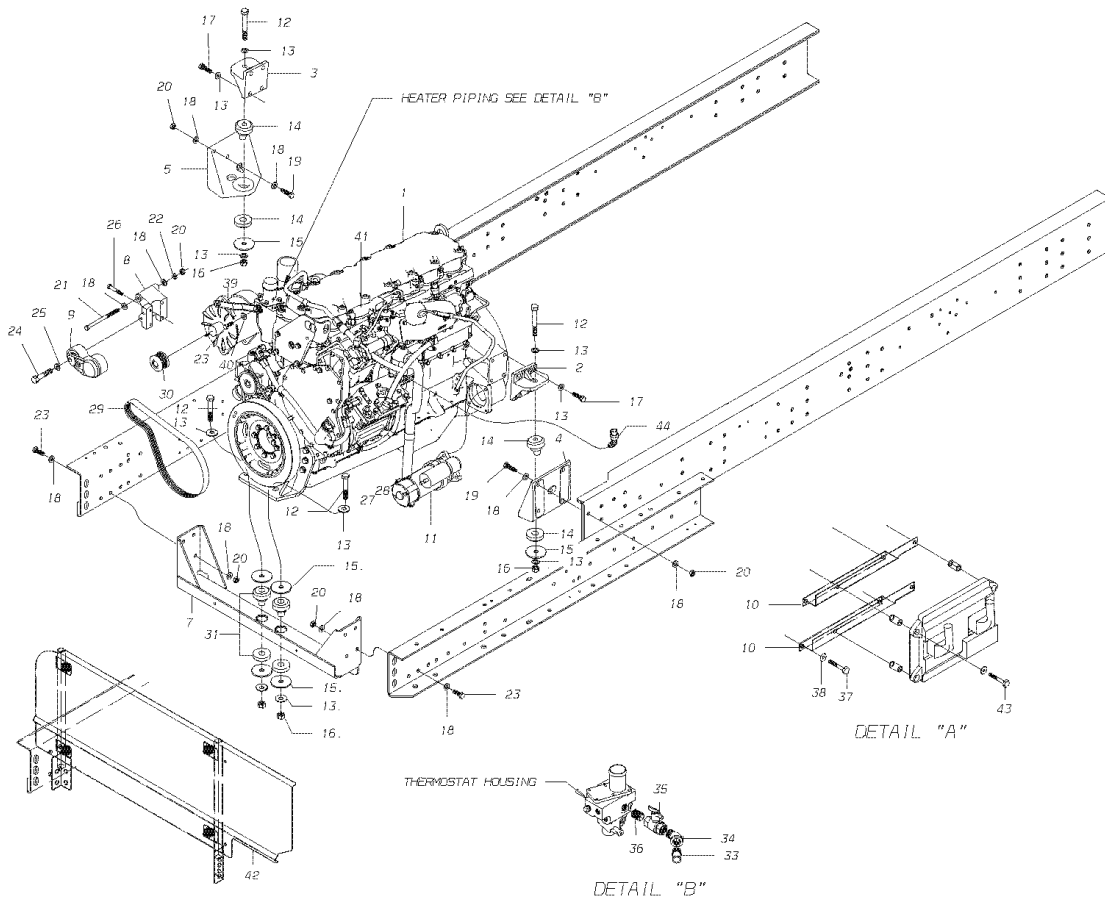

Models: C4RE
CAT C7
With: FEATURE 40187-11,-12,-13,-16

Key	PartNumber	Qty	Description	Comment