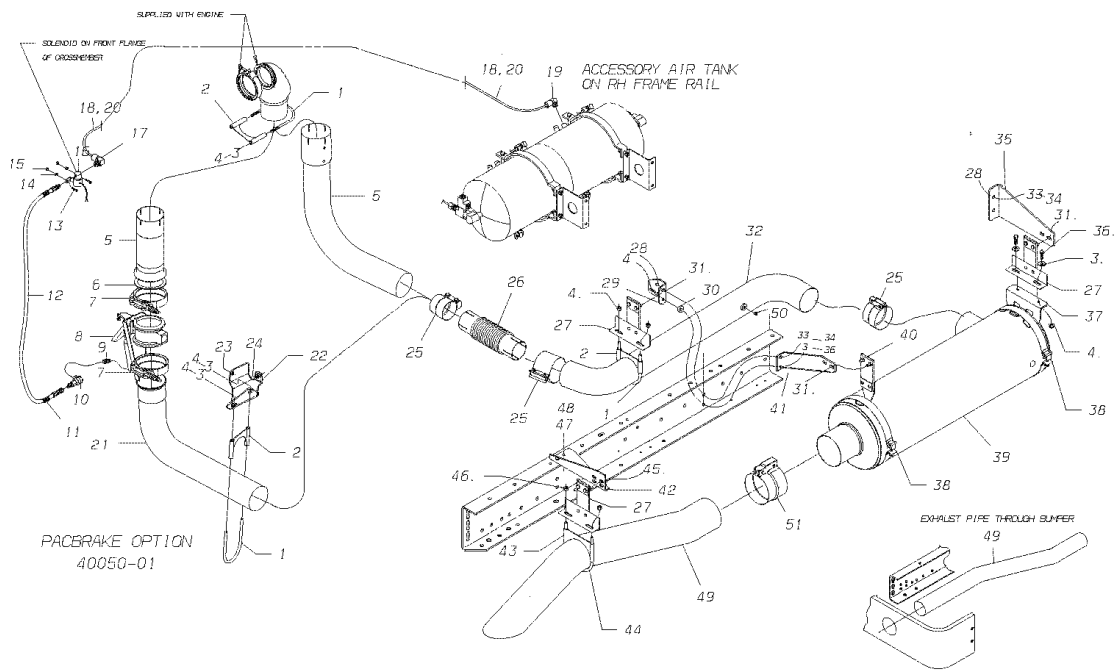

ISOLATOR INSTALLATION

**Models:** C4RE  
CUMMINS  
ISC

Key	PartNumber	Qty	Description	Comment
1	0067787		TAILPIPE,EXHAUST,CHROME	
2	0038846	2	BRACKET,MTG,MUFFLER, C4RE	
3	1436138	4	BRACKET,MUFFLER SUPPORT,ROOF EXIT EXH,	
4	0067788		MUFFLER,EXHAUST,NELSON,200862A	
5	0038929		PIPE,EXH,FLEX TO MUFFLER,ISC,C4RE	
6	1005552	2	CLAMP,EXHAUST,WIDE BAND,4IN	
7	1749886		CONNECTOR,FLEXIBLE EXHAUST,4 ID X 10	
8	0038930		PIPE,EXH,TURBO TO FLEX,ISC,C4RE	
9	1660844	2	SADDLE,5.00 IN	
10	1660836	2	U-BOLT,5.00 IN	
11	1328632	4	WASHER,FLAT,.06 X .406 ID X 1.125 OD,BLK	
12	0543934	4	NUT,HEX HD,3/8-16,ZINC,LG FLG LK,YEL	
13	1971159	12	PLUSNUT,1/4-20,S25P500	
14	1044650	12	CAPSCREW,HEX,FLANGE 1/4-20X7/8	
15	2050839	4	CAPSCREW,HEX HD,3/8-16X1 1/2,GR5,YEL	
16	1327428	4	ISOLATOR,RUBBER,LORD CB-1120-3	
17	1328632	4	WASHER,FLAT,.06 X .406 ID X 1.125 OD,BLK	
18	0839027	4	NUT,HEX HD,3/8-16,GR G,SM FLG LK,YEL	
19	0958504	8	WASHER,FLAT,1 1/2 X 3/4 1/16 THK,NYLON	
20	0819359		CLAMP,SADDLE,4IN EXHAUST PIPE	
21	0815621		U-BOLT,4IN,EXHAUST PIPE CLAMP	
22	1107085	2	WASHER,FLAT,13/32 X 13/16 X 3/32,HDN,BLK	
23	0826297	2	NUT,HEX HD,3/8-16 LOCK,YEL ZN DICH	

**Models:** C4RE  
CUMMINS  
ISC

Key	PartNumber	Qty	Description	Comment
24	0039836		PANEL,ROOF,MUFFLER,CLOSEOUT, C4RE	
25	0864579	16	SCREW,10-16 X 3/4,AB,PH1,PAN HD,SST	
26	1328632	4	WASHER,FLAT,.06 X .406 ID X 1.125 OD,BLK	
27	0038127		BRACKET,CLOSEOUT,UPPER,EXHAUST, C4RE	
28	0056895		PANEL,ROOF EXHAUST,FRONT W/INSERT, C4RE	
NI	0056894		PANEL,ROOF EXHAUST,FRONT,INSERT, C4RE	
NI	0041708		BLANKET,INSULATION,THERMAL,EXHAUST,ISC	
NI	3781861		WIRE,LOCK,032,STAINLESS STEEL(100 FT	

**Models:** A3RE, C4RE  
**CUMMINS**  
**ISC05**

**With:** FEATURE 40184 WITH FEATURE 40215-02, 40215-02 WITH 40050-01, 40216-02, -04,

Key	PartNumber	Qty	Description	Comment
-----	------------	-----	-------------	---------