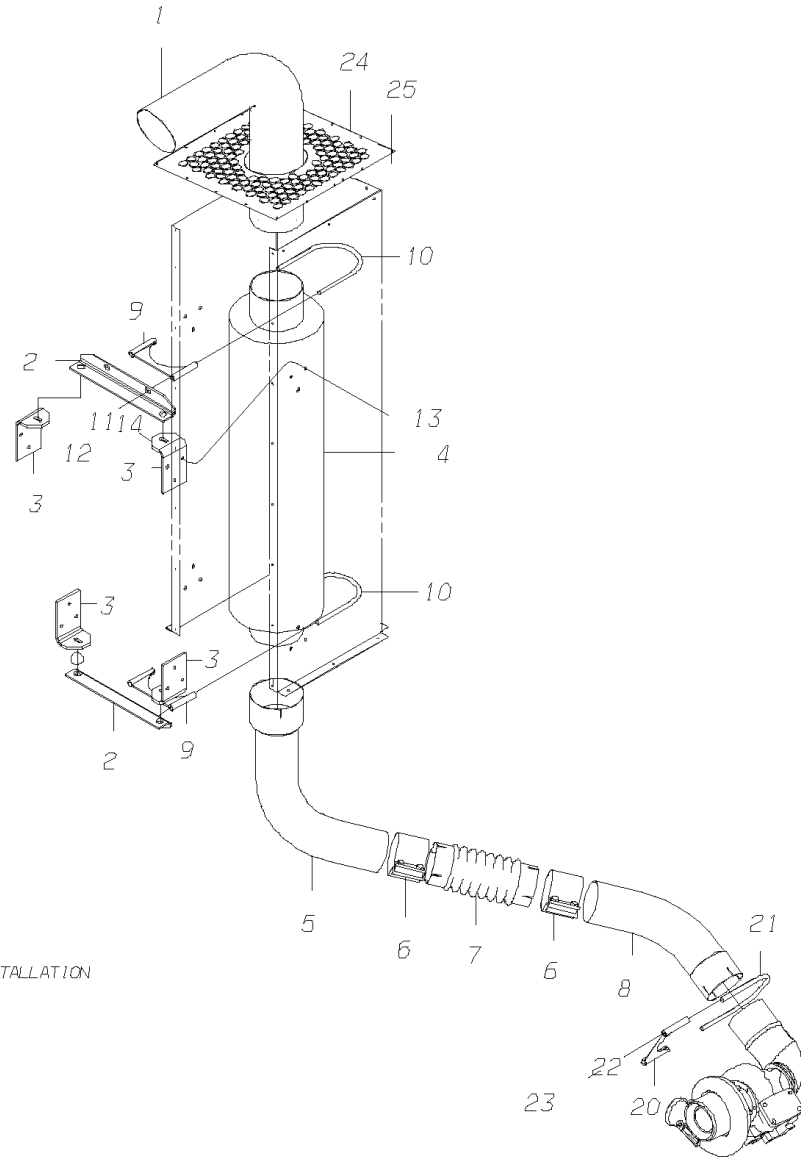

Models: C4RE  
CAT  
C7

Key	PartNumber	Qty	Description	Comment
-----	------------	-----	-------------	---------

Models: C4RE  
CAT  
C7

Key	PartNumber	Qty	Description	Comment
1	0063438		TAILPIPE,EXHAUST,CHROME,C-7, C4RE	
2	0038846	2	BRACKET,MTG,MUFFLER, C4RE	
3	1436138	4	BRACKET,MUFFLER SUPPORT,ROOF EXIT EXH,	
4			MUFFLER, CATALYTIC, CAT C7 230HP & ABOVE	NOT SERVICED BY BLUE BIRD
5	0064139		PIPE,EXHAUST,FLEX TO MUFFLER,CAT C-7,	
6	1005552	2	CLAMP,EXHAUST,WIDE BAND,4IN	
7	1749886		CONNECTOR,FLEXIBLE EXHAUST,4 ID X 10	
8	0049567		PIPE,EXHAUST,TURBO TO FLEX,CAT 3126,C4RE	
9	1660844	2	SADDLE,5.00 IN	
10	1660836	2	U-BOLT,5.00 IN	
11	1328632	4	WASHER,FLAT,.06 X .406 ID X 1.125 OD,BLK	
12	0543934	4	NUT,HEX HD,3/8-16,ZINC,LG FLG LK,YEL	
13	1971159	12	PLUSNUT,1/4-20,S25P500	
14	1044650	12	CAPSCREW,HEX,FLANGE 1/4-20X7/8	
15	2050839	4	CAPSCREW,HEX HD,3/8-16X1 1/2,GR5,YEL	
16	1327428	4	ISOLATOR,RUBBER,LORD CB-1120-3	
17	0839027	4	NUT,HEX HD,3/8-16,GR G,SM FLG LK,YEL	
18	0958504	8	WASHER,FLAT,1 1/2 X 3/4 1/16 THK,NYLON	
19	1250646		CLAMP,TURBO EXHAUST,4IN,CAT PART NO	
20	0039836		PANEL,ROOF,MUFFLER,CLOSEOUT, C4RE	
21	0864579	16	SCREW,10-16 X 3/4,AB,PH1,PAN HD,SST	
22	0819359		CLAMP,SADDLE,4IN EXHAUST PIPE	
23	0815621		U-BOLT,4IN,EXHAUST PIPE CLAMP	

Models: C4RE  
CAT  
C7

Key	PartNumber	Qty	Description	Comment
24	0038127		BRACKET,CLOSEOUT,UPPER,EXHAUST, C4RE	
25	0064647		PANEL,EXHAUST,FRT W/INSERT,CAT C7, C4RE	

Models: C4RE  
 CUMMINS  
 ISC

Key	PartNumber	Qty	Description	Comment
-----	------------	-----	-------------	---------