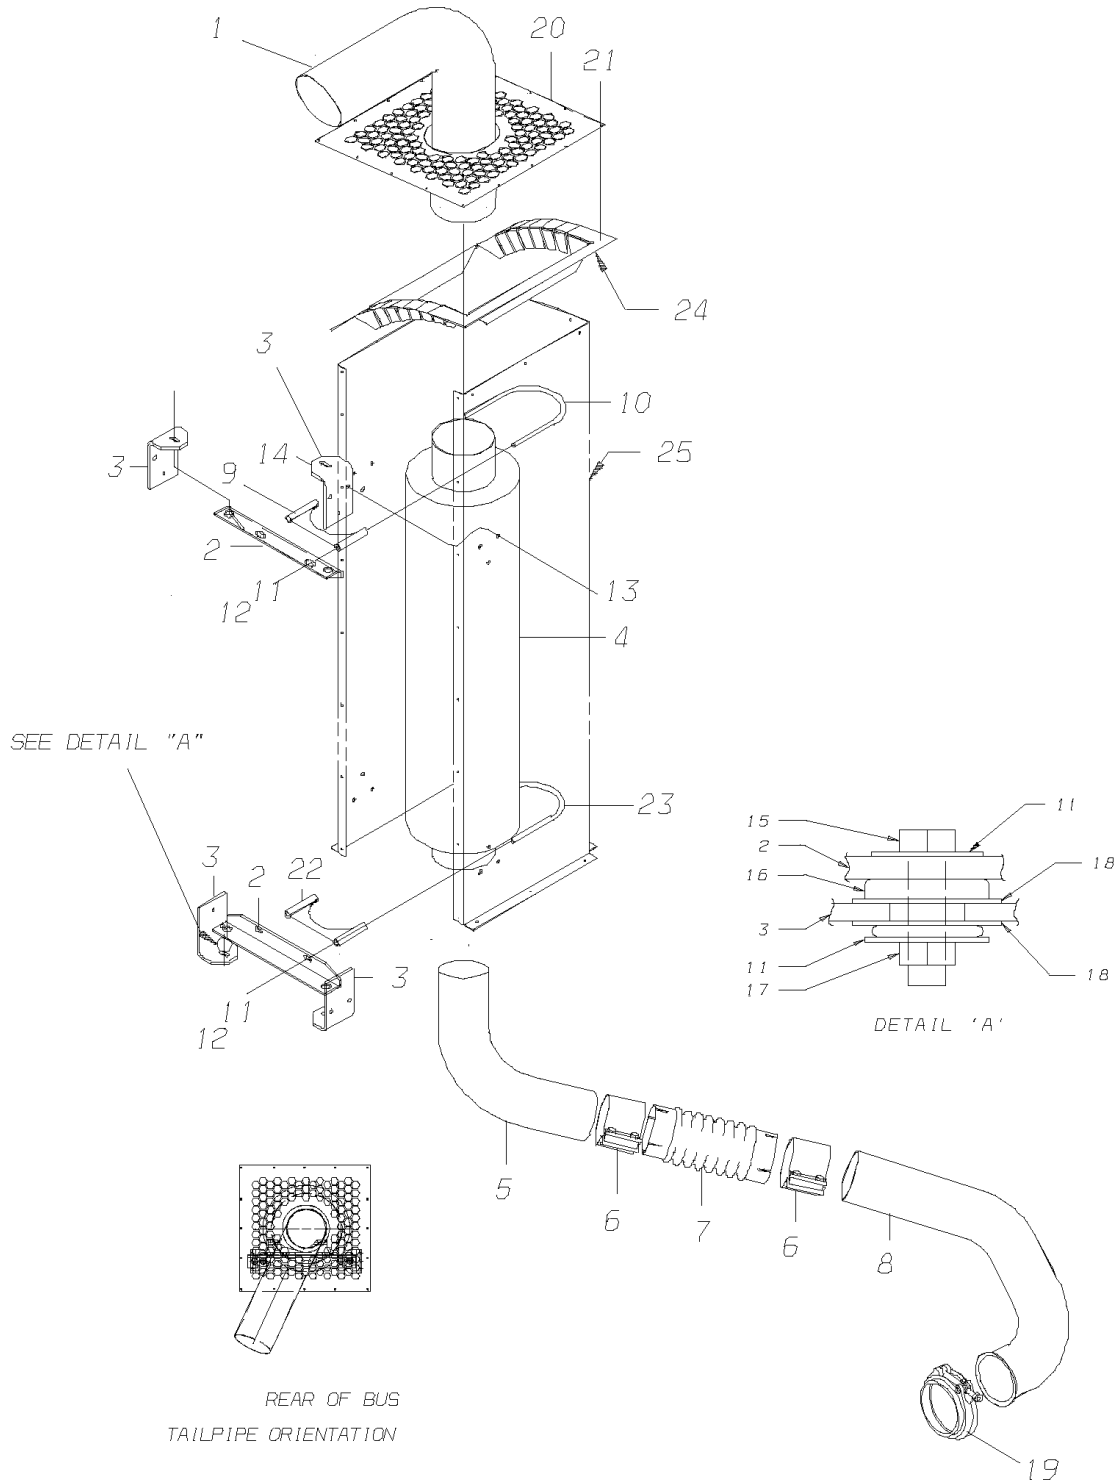

Models: C4RE
CAT
C7

Key	PartNumber	Qty	Description	Comment