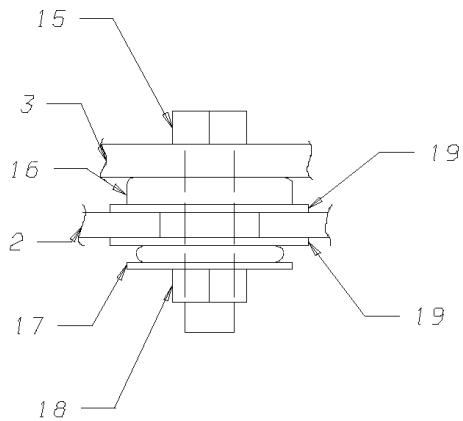

Models: C4RE
CUMMINS
ISC

Key	PartNumber	Qty	Description	Comment