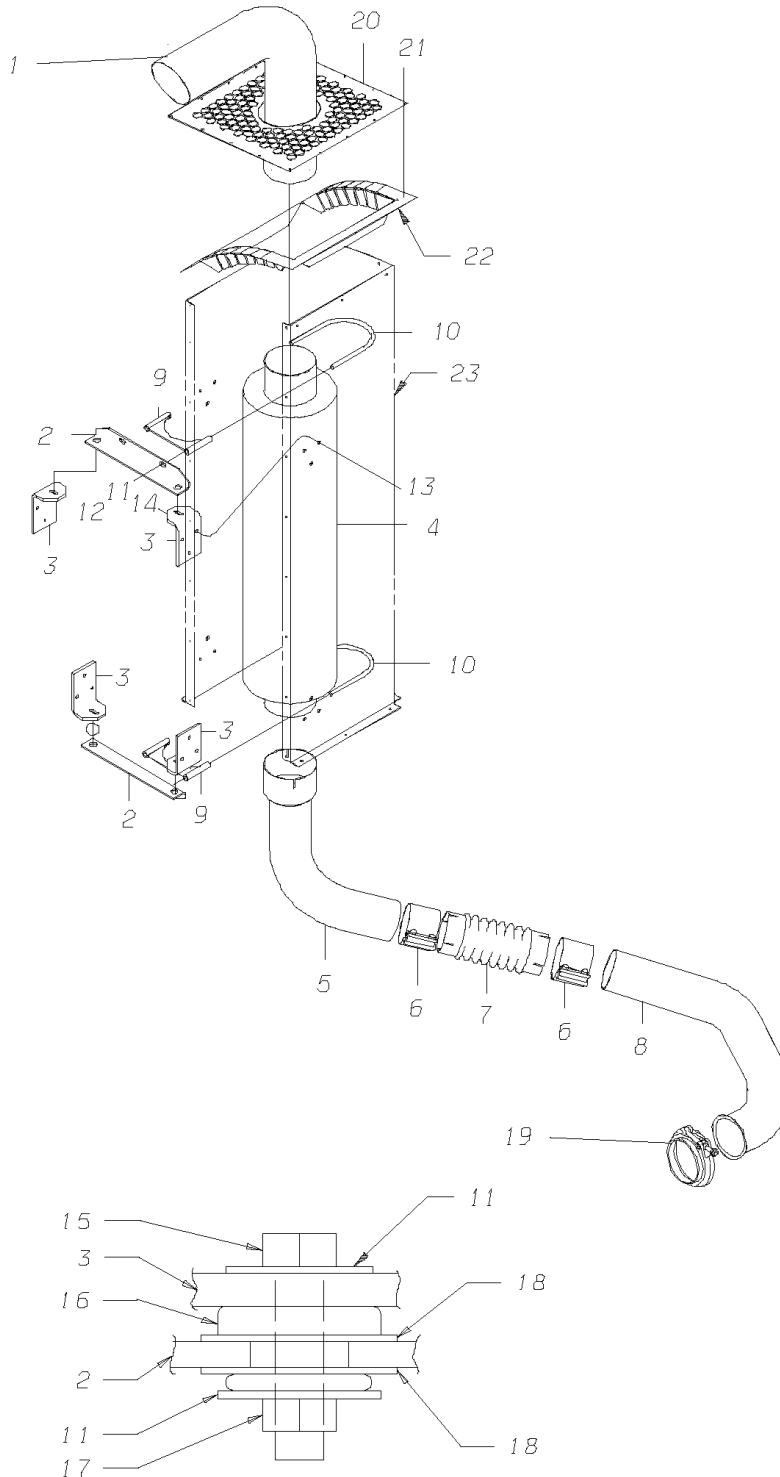

**Models:** C4RE  
CAT  
3126

Key	PartNumber	Qty	Description	Comment
1	0038997		TAILPIPE,END,CHROME, C4RE	
2	0038846	2	BRACKET,MTG,MUFFLER, C4RE	
3	1436138	4	BRACKET,MUFFLER SUPPORT,ROOF EXIT EXH,	
4	0050297		MUFFLER,CATALYTIC,CAT 3126, C4RE	
5	0049565		PIPE,EXHAUST,FLEX TO MUFFLER,CAT 3126,	
6	1005552	2	CLAMP,EXHAUST,WIDE BAND,4IN	
7	1749886		CONNECTOR,FLEXIBLE EXHAUST,4 ID X 10	
8	0049567		PIPE,EXHAUST,TURBO TO FLEX,CAT 3126,C4RE	
9	1660844	2	SADDLE,5.00 IN	
10	1660836	2	U-BOLT,5.00 IN	
11	1328632	4	WASHER,FLAT,.06 X .406 ID X 1.125 OD,BLK	
12	0543934	4	NUT,HEX HD,3/8-16,ZINC,LG FLG LK,YEL	
13	1971159	12	PLUSNUT,1/4-20,S25P500	
14	1044650	12	CAPSCREW,HEX,FLANGE 1/4-20X7/8	
15	2050839	4	CAPSCREW,HEX HD,3/8-16X1 1/2,GR5,YEL	
16	1327428	4	ISOLATOR,RUBBER,LORD CB-1120-3	
17	0839027	4	NUT,HEX HD,3/8-16,GR G,SM FLG LK,YEL	
18	0958504	8	WASHER,FLAT,1 1/2 X 3/4 1/16 THK,NYLON	
19	1250646		CLAMP,TURBO EXHAUST,4IN,CAT PART NO	
20	0039836		PANEL,ROOF,MUFFLER,CLOSEOUT, C4RE	
21	0864579	16	SCREW,10-16 X 3/4,AB,PH1,PAN HD,SST	
22	0038127		BRACKET,CLOSEOUT,UPPER,EXHAUST, C4RE	
23	0056895		PANEL,ROOF EXHAUST,FRONT W/INSERT, C4RE	