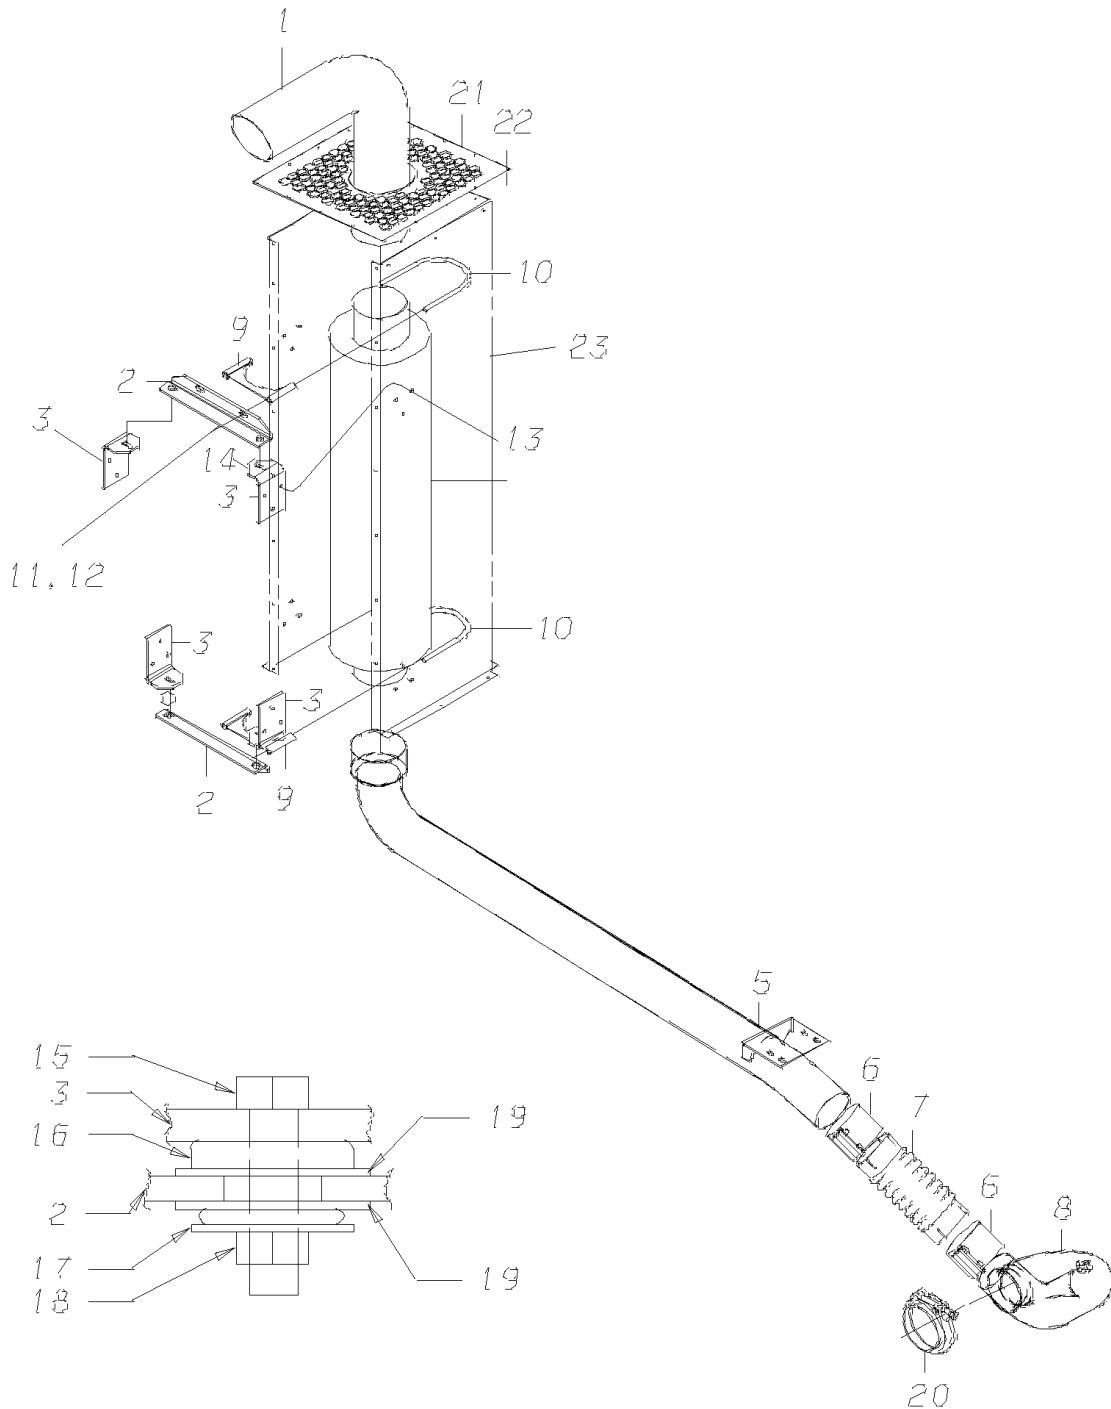

Models: C4RE
JOHN DEERE
8.1

Key	PartNumber	Qty	Description	Comment