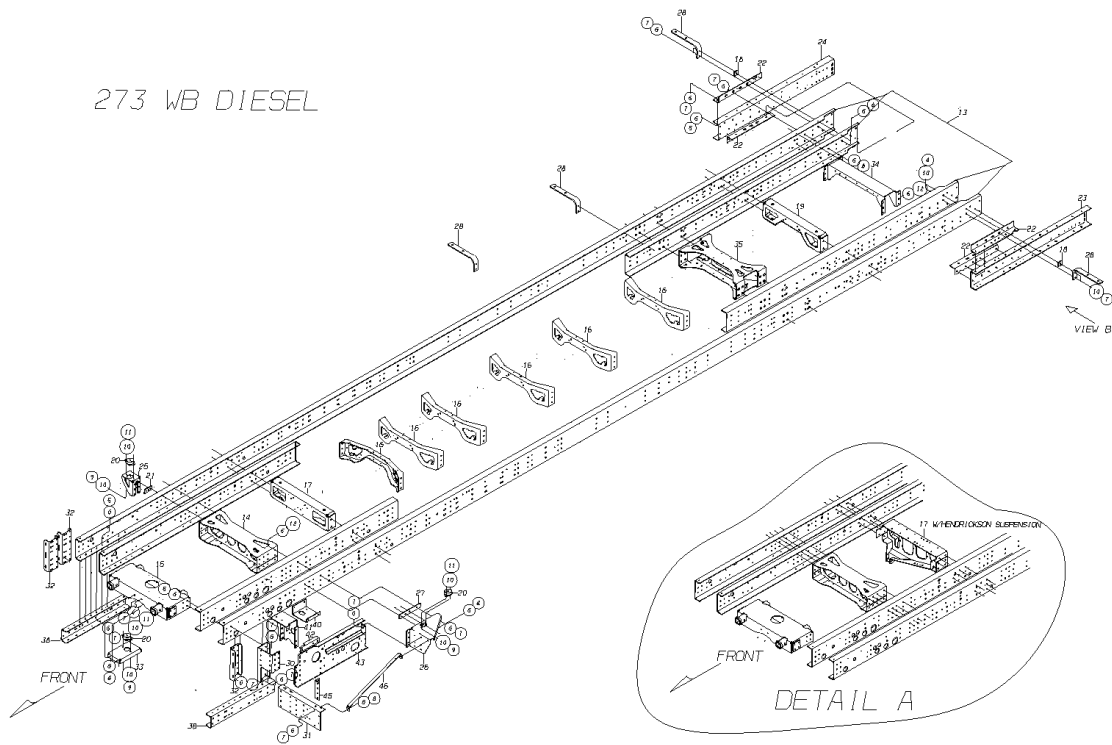

Models: **C4RE**
FRAME ASSEMBLY
273 WB
DIESEL

Key	PartNumber	Qty	Description	Comment