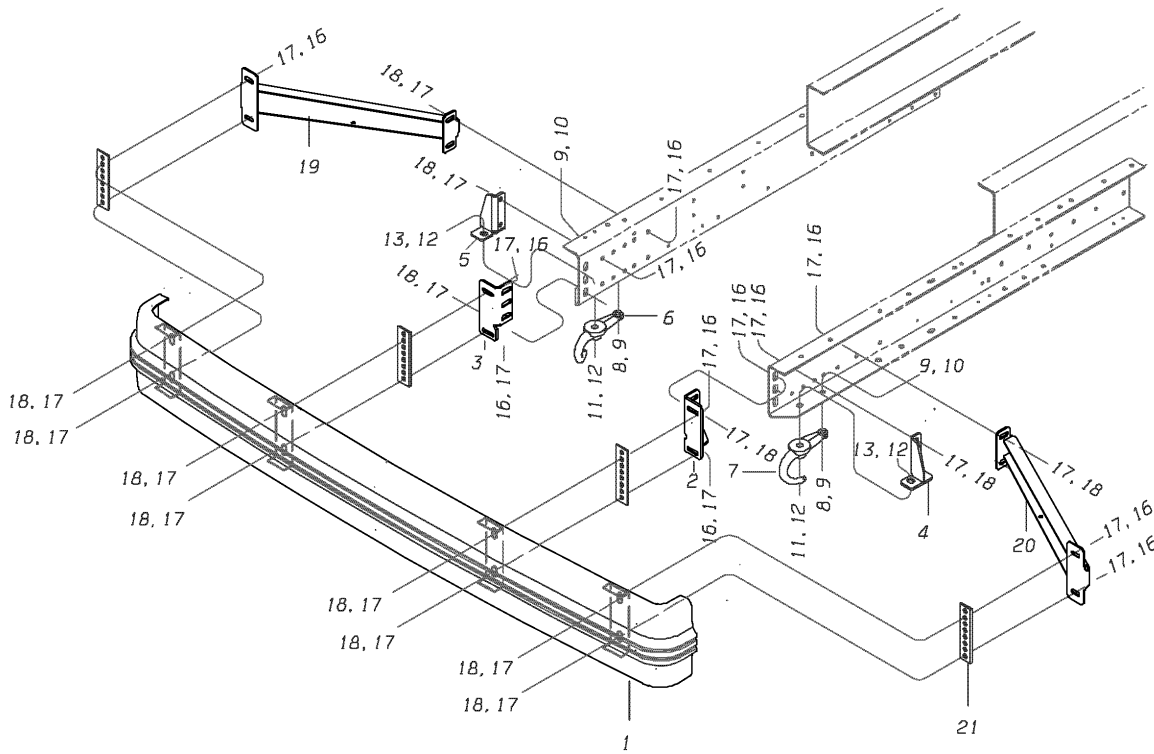

Models: C4RE
BUMPERS
REAR STEEL BUMPER & TOW HOOKS
With: FEATURE 40086-04 & 40411-02

Key	PartNumber	Qty	Description	Comment

DR. 03/19/02 BY TFM	00365954	B	
APP. BY FRT	REV		

© BLUE BIRD BODY COMPANY. ALL RIGHTS RESERVED