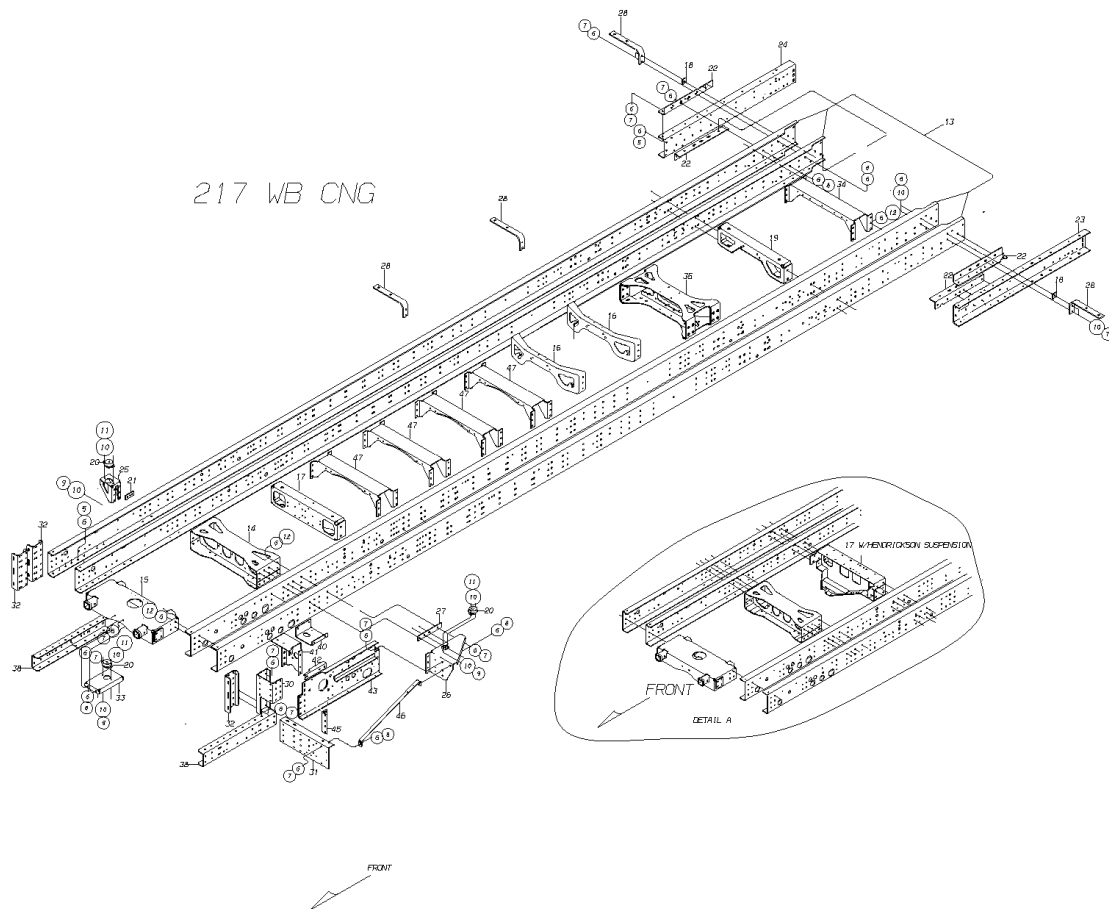

Models: **C4RE
FRAME ASSEMBLY
217 WB
CNG**

Key	PartNumber	Qty	Description	Comment