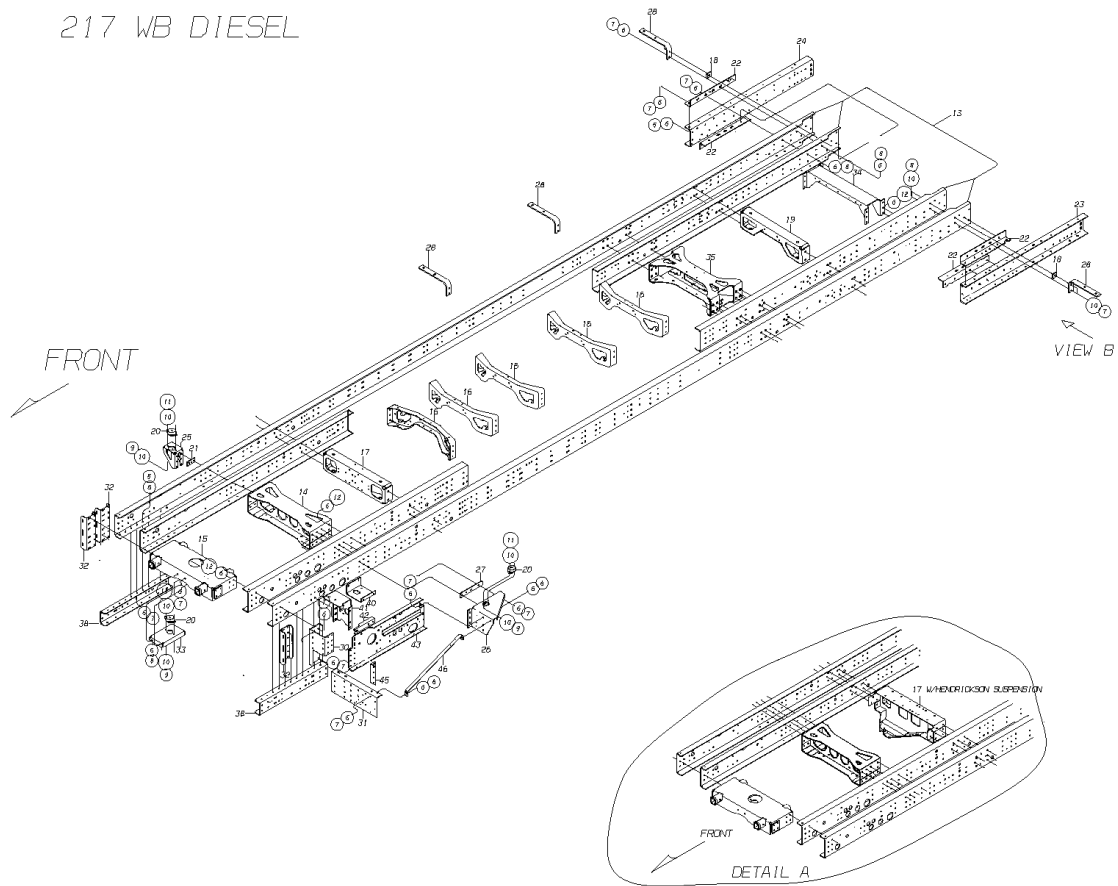

Models: **C4RE
FRAME ASSEMBLY
217 WB
DIESEL**

Key	PartNumber	Qty	Description	Comment

217 WB DIESEL