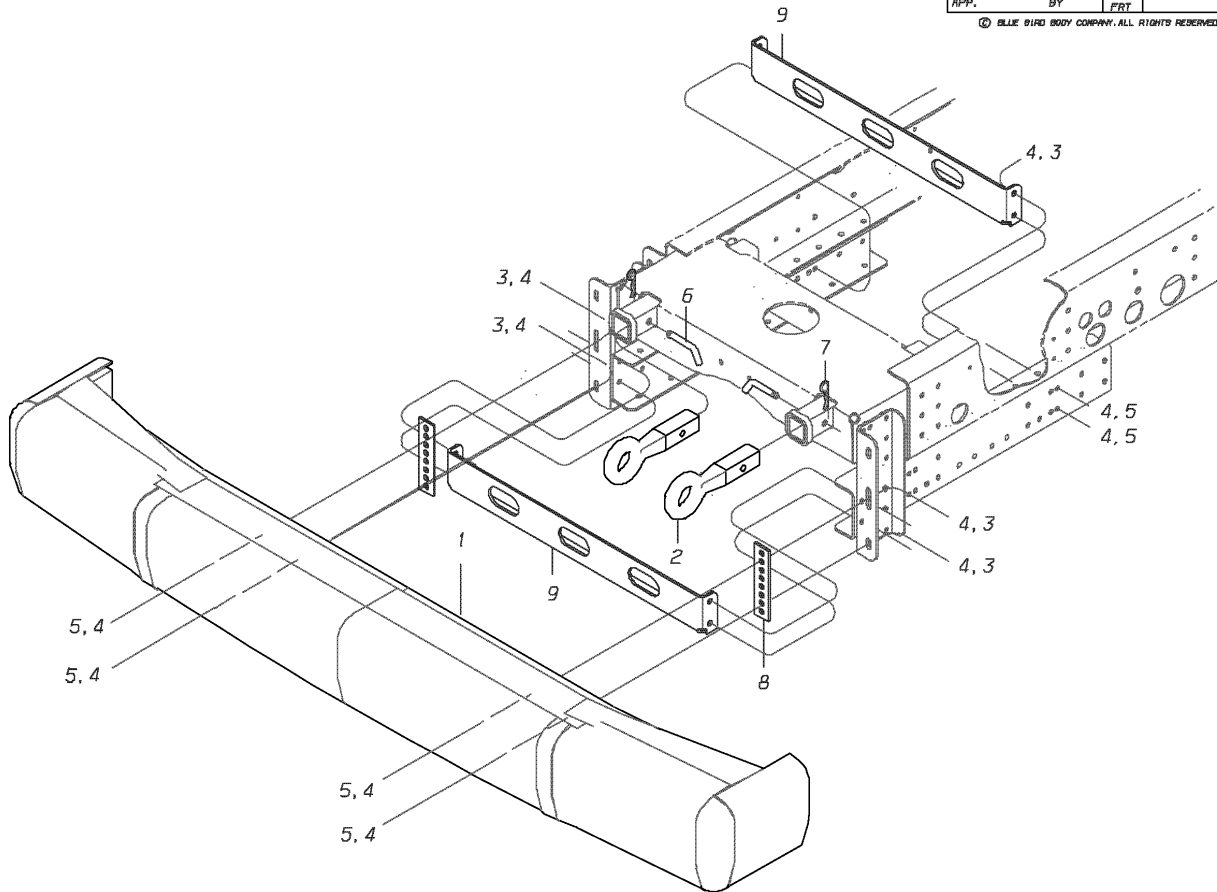

Models: C4RE
BUMPERS
FRONT HELP BUMPER & TOW EYES
With: FEATURE 40088-03 & 40411-03

Key	PartNumber	Qty	Description	Comment

DR. 03/19/02	BY TFM	00355953	B
APP.	BY	FRT	REV

© BLUE BIRD BODY COMPANY. ALL RIGHTS RESERVED