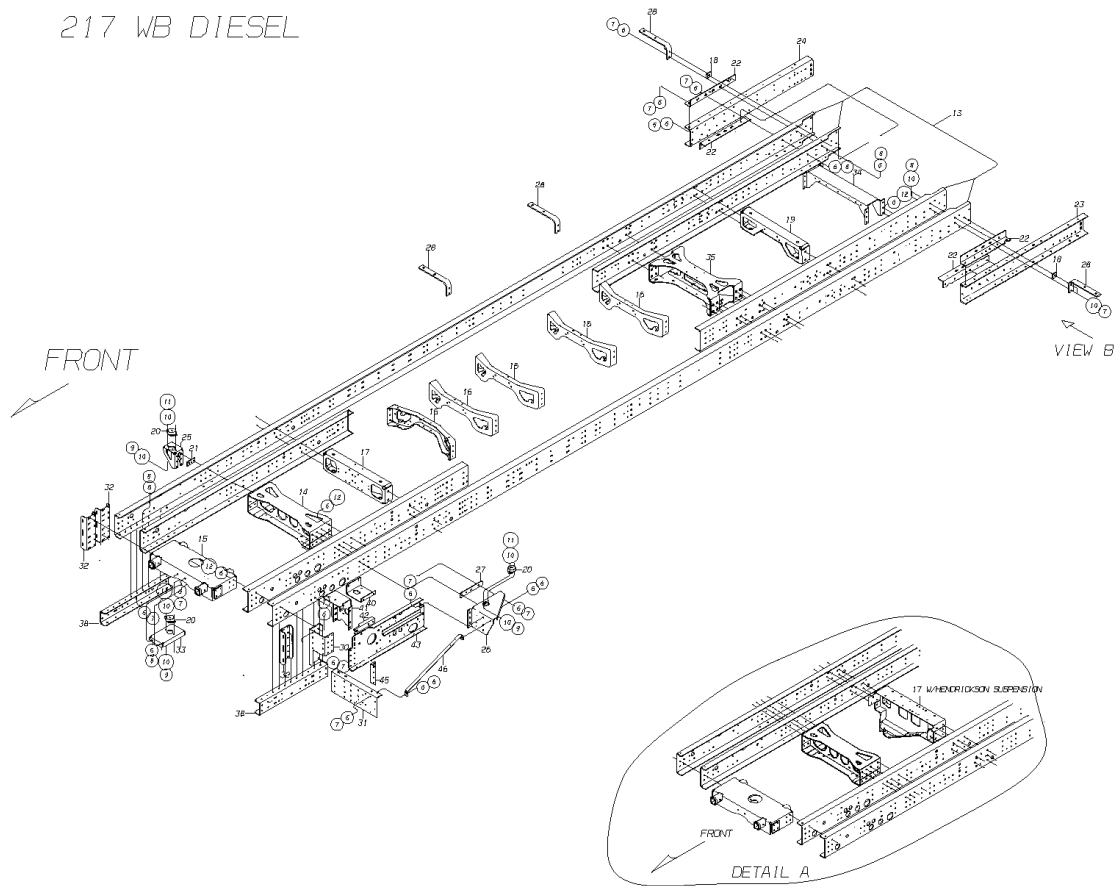

Models: **C4RE
FRAME COMPONENTS
217 WHEELBASE
DIESEL**

Key	PartNumber	Qty	Description	Comment

217 WB DIESEL