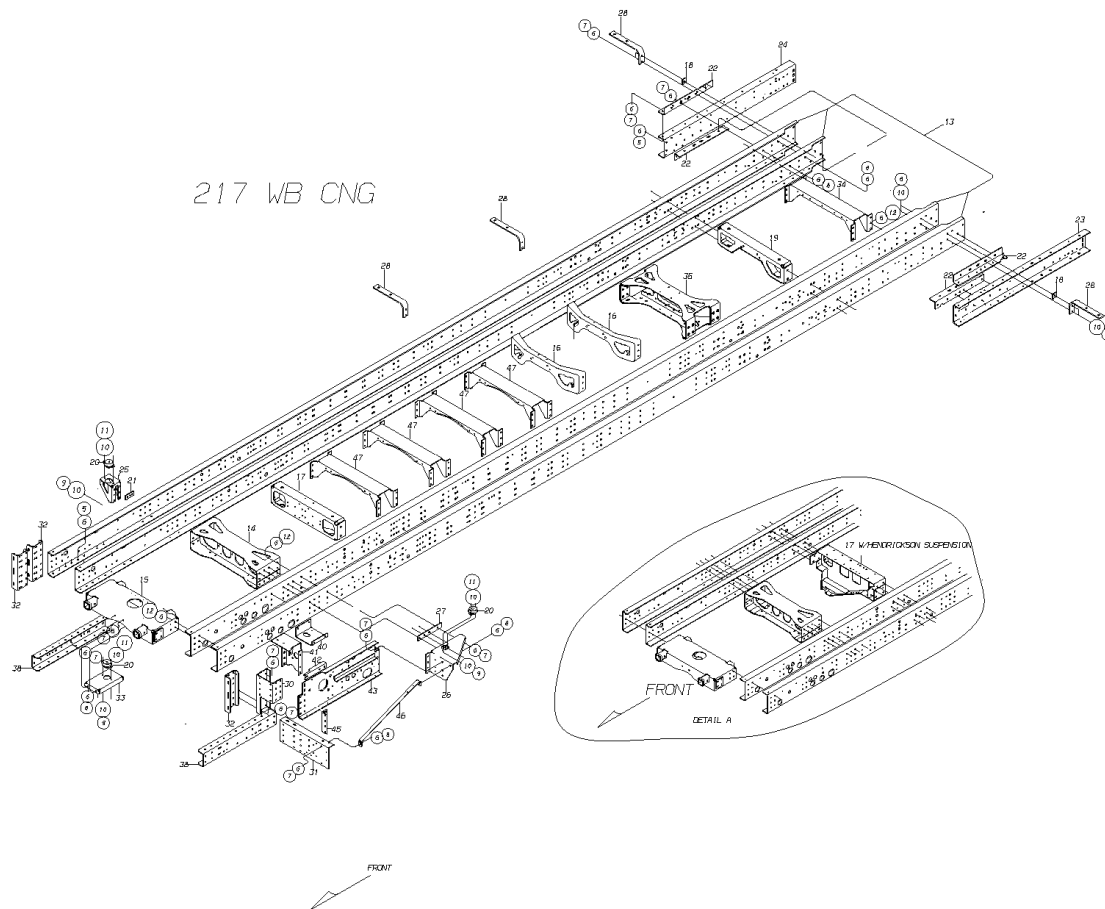

Models: **C4RE
FRAME COMPONENTS
217 WHEELBASE
CNG**

Key	PartNumber	Qty	Description	Comment