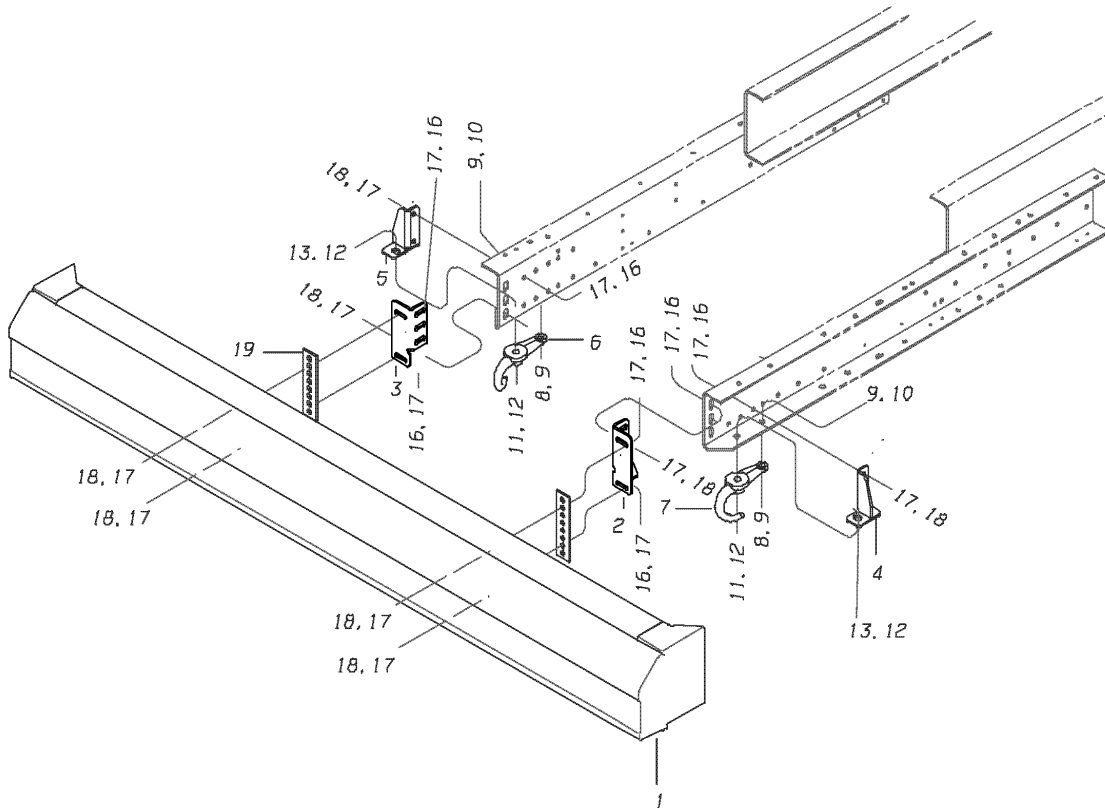

Models: C4RE
BUMPERS
With: REAR HELP BUMPER & TOW HOOKS
FEATURE 40086-05 & 40411-02

Key	PartNumber	Qty	Description	Comment

DR. 03/19/02	BY TFM		0035951	B
APP.	BY	FRT	REV	

© BLUE BIRD BODY COMPANY. ALL RIGHTS RESERVED