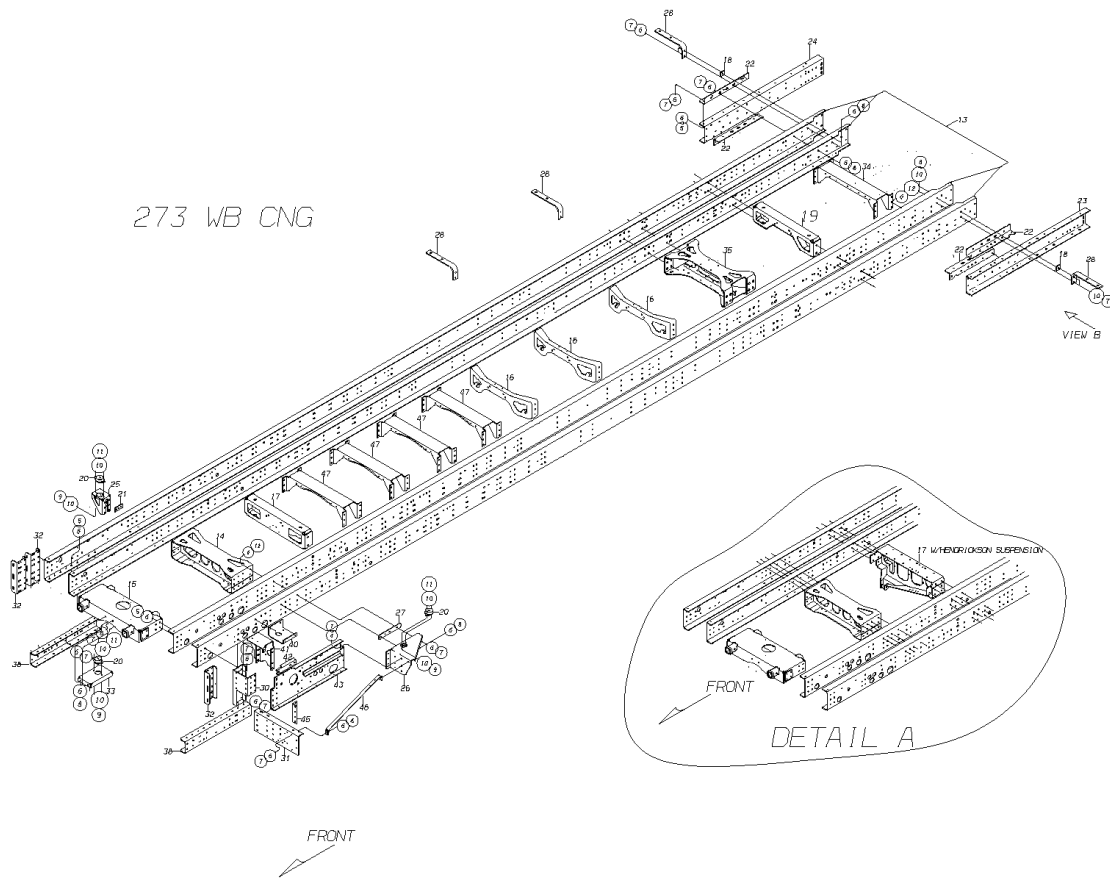

Models: **C4RE**
FRAME ASSEMBLY
273 WB
CNG

Key	PartNumber	Qty	Description	Comment