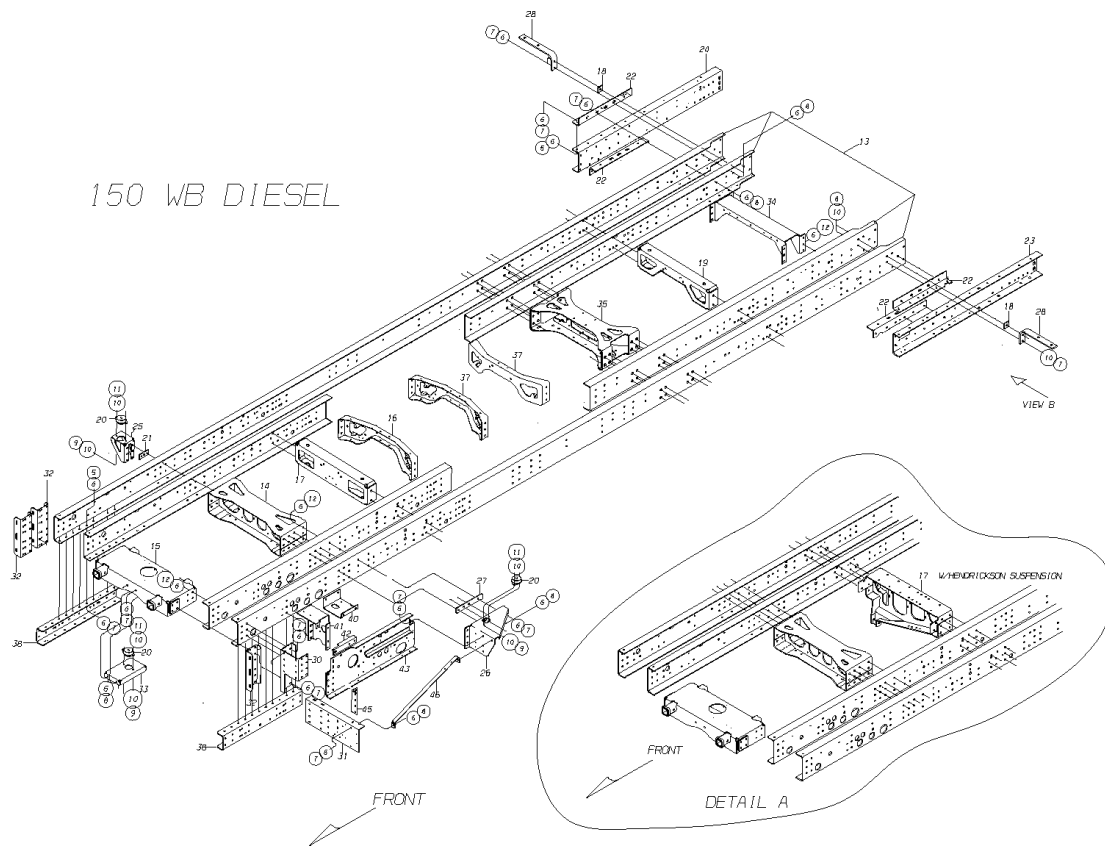

Models: **C4RE**
FRAME ASSEMBLY
150 WB
DIESEL

Key	PartNumber	Qty	Description	Comment