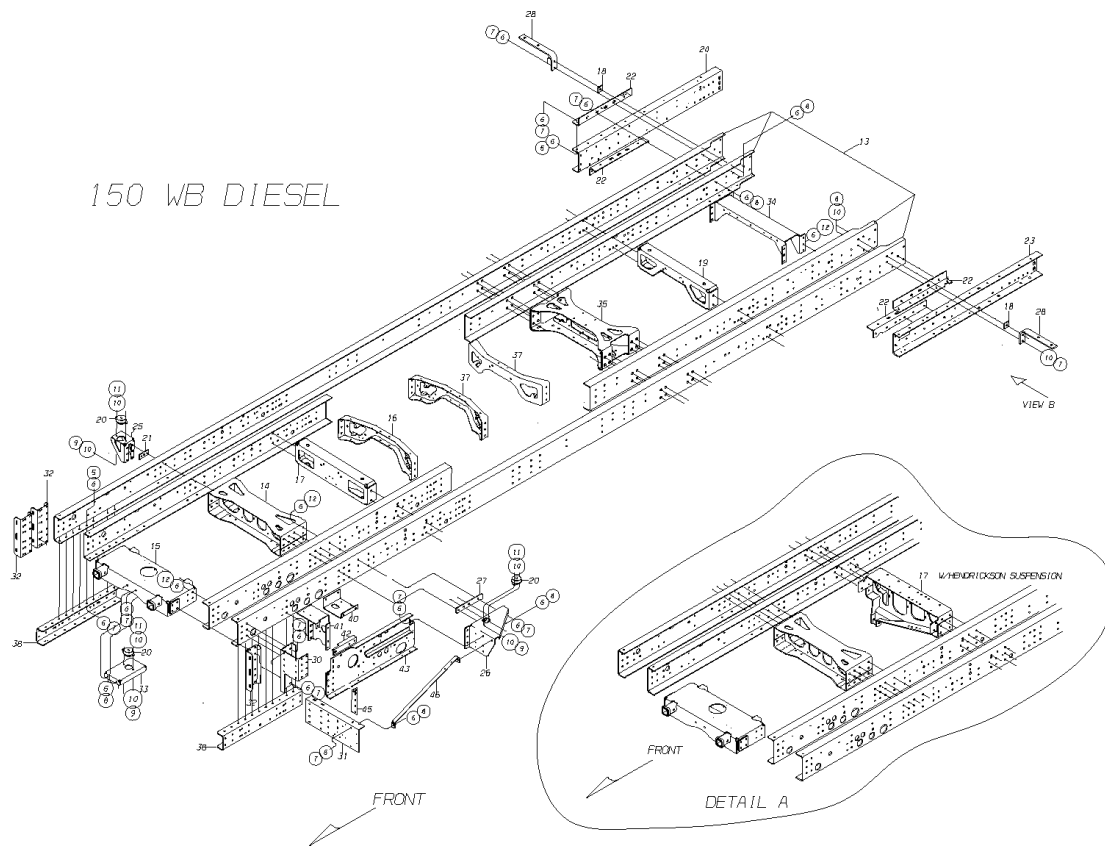

Models: **C4RE**
FRAME COMPONENTS
150 WHEELBASE
DIESEL

Key	PartNumber	Qty	Description	Comment