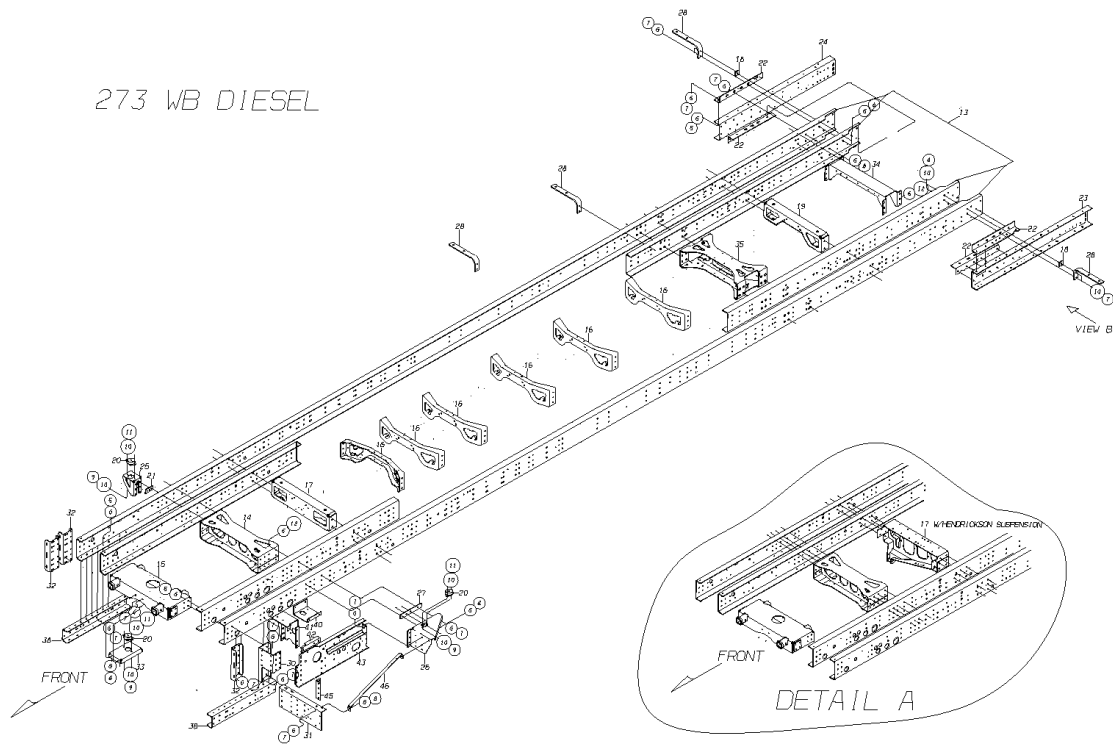

Models: **C4RE
FRAME COMPONENTS
273 WHEELBASE
DIESEL**

Key	PartNumber	Qty	Description	Comment