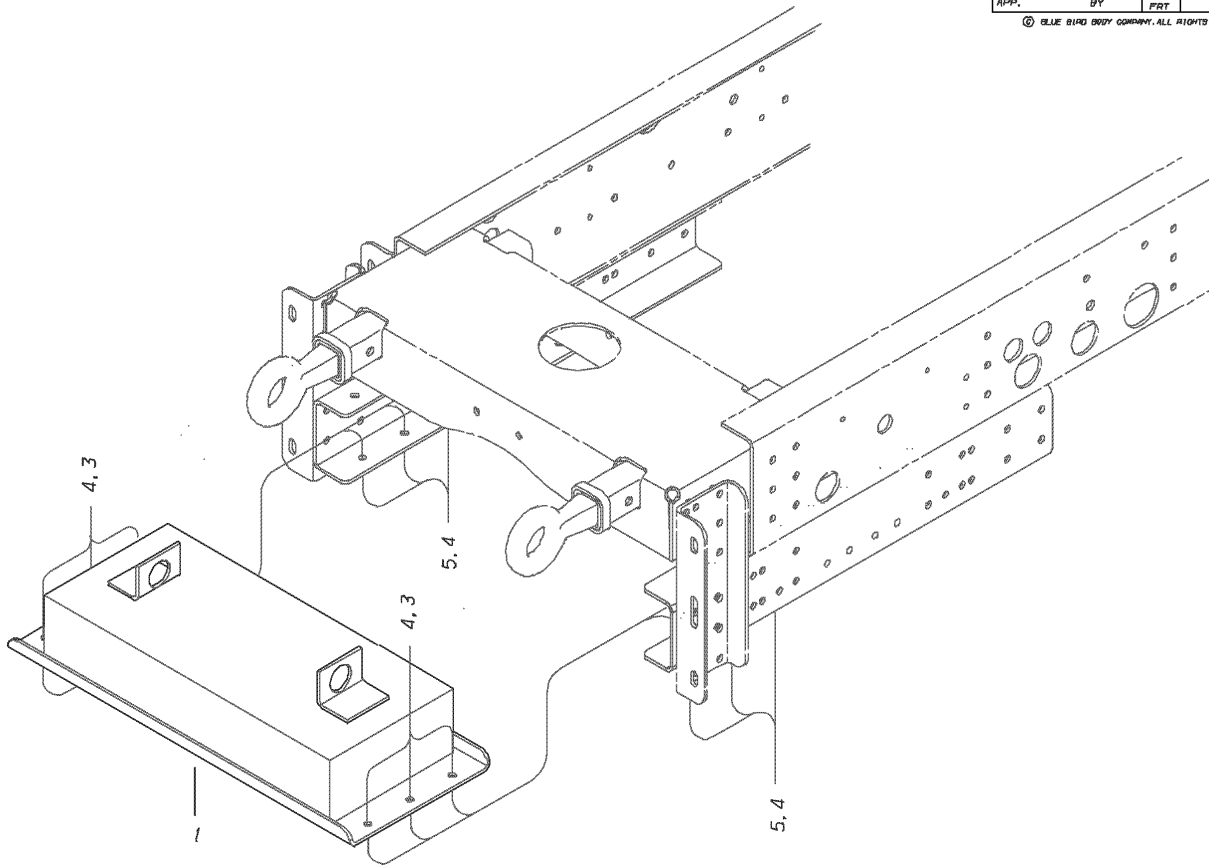

Models: C4RE
BUMPERS
FRONT BALLAST
150 WB
With: FEATURE 04579-00

Key	PartNumber	Qty	Description	Comment

DR. 03/19/02 BY TFM		00365965	B	
APP.	BY	PRT	REV	

© BLUE BIRD BODY COMPANY. ALL RIGHTS RESERVED