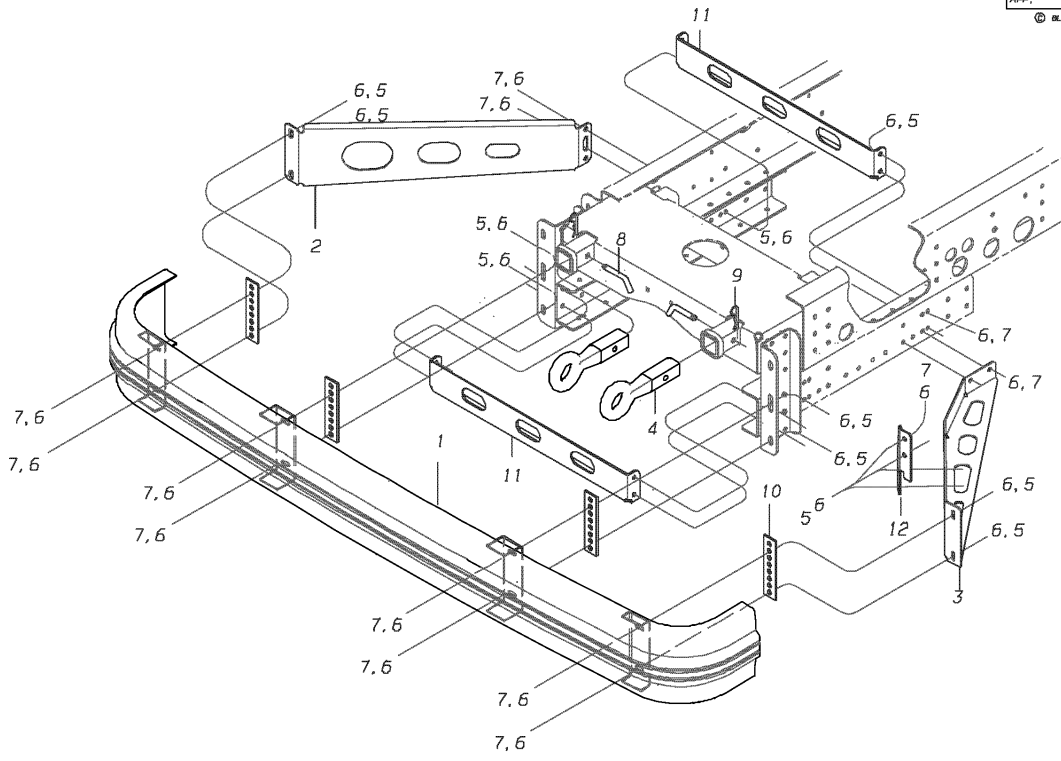

Models: C4RE
BUMPERS
FRONT STEEL BUMPER & TOW EYES
With: FEATURE 40088-02 & 40411-31

Key	PartNumber	Qty	Description	Comment

DR. 03/19/02	BY TFM	00359952	B	
APP.	BY	FRY	REV	

© BLUE BIRD BODY COMPANY. ALL RIGHTS RESERVED