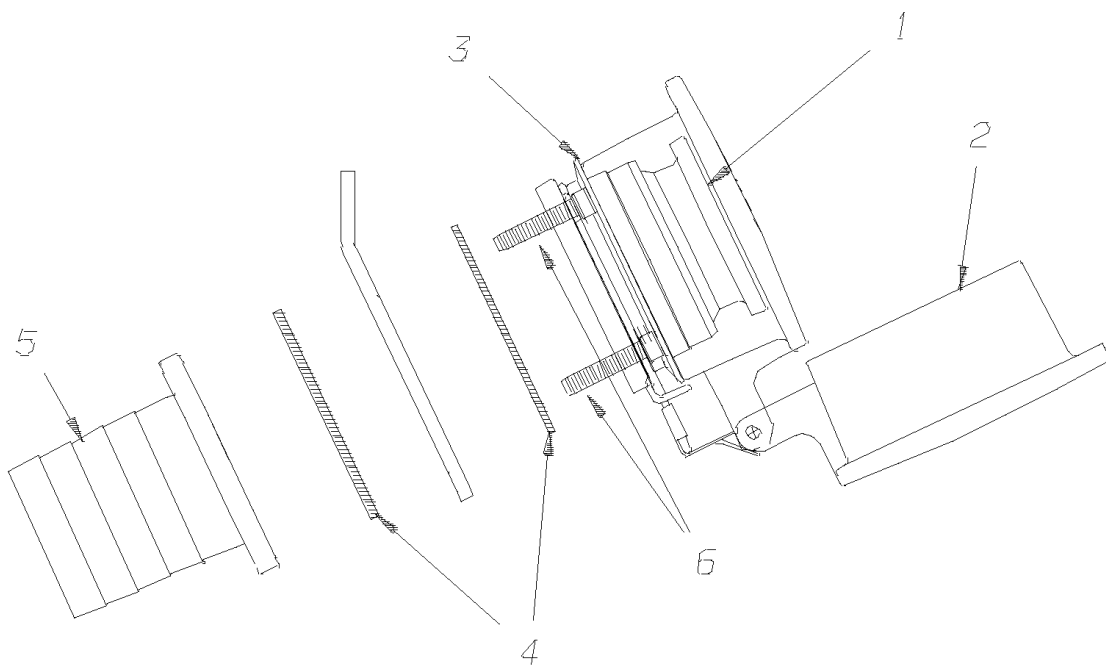

Models: C4RE
EMCO WHEATON
FILL KIT

Key	PartNumber	Qty	Description	Comment