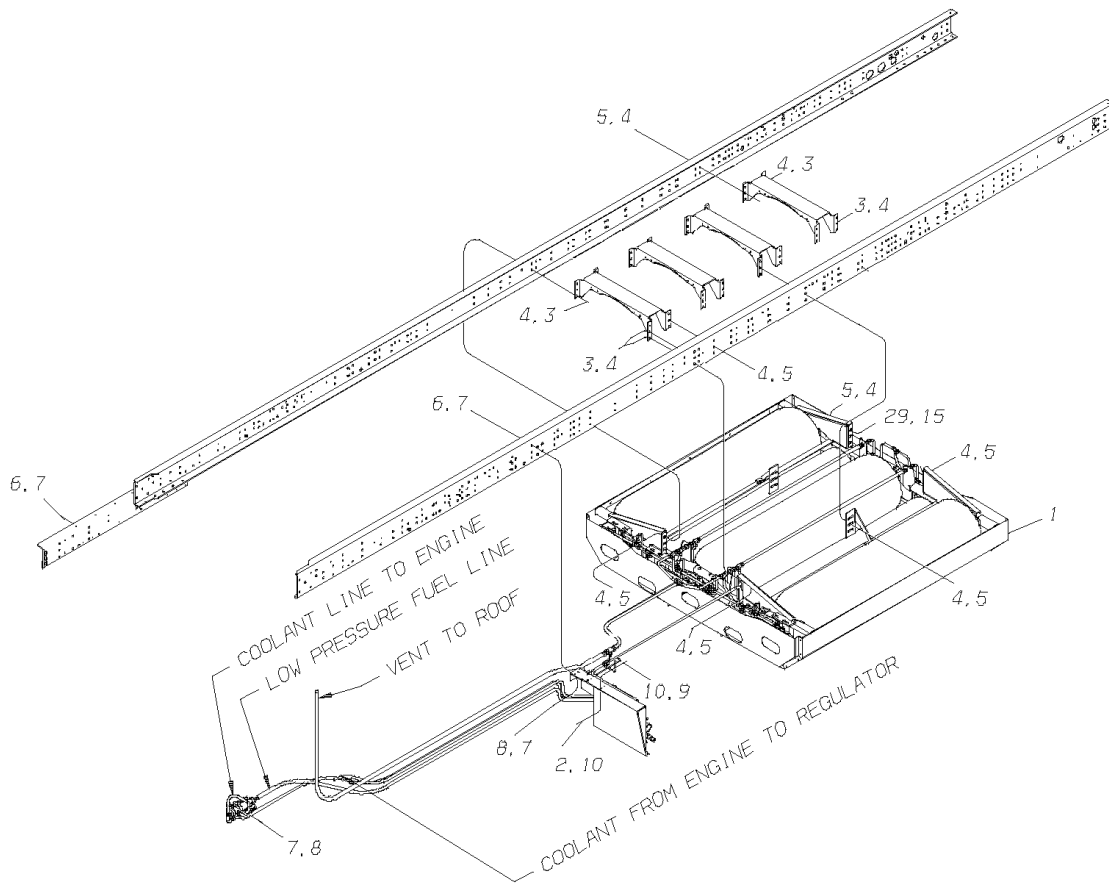

Models: C4RE
CNG
With: FEATURE 40245-01

Key	PartNumber	Qty	Description	Comment