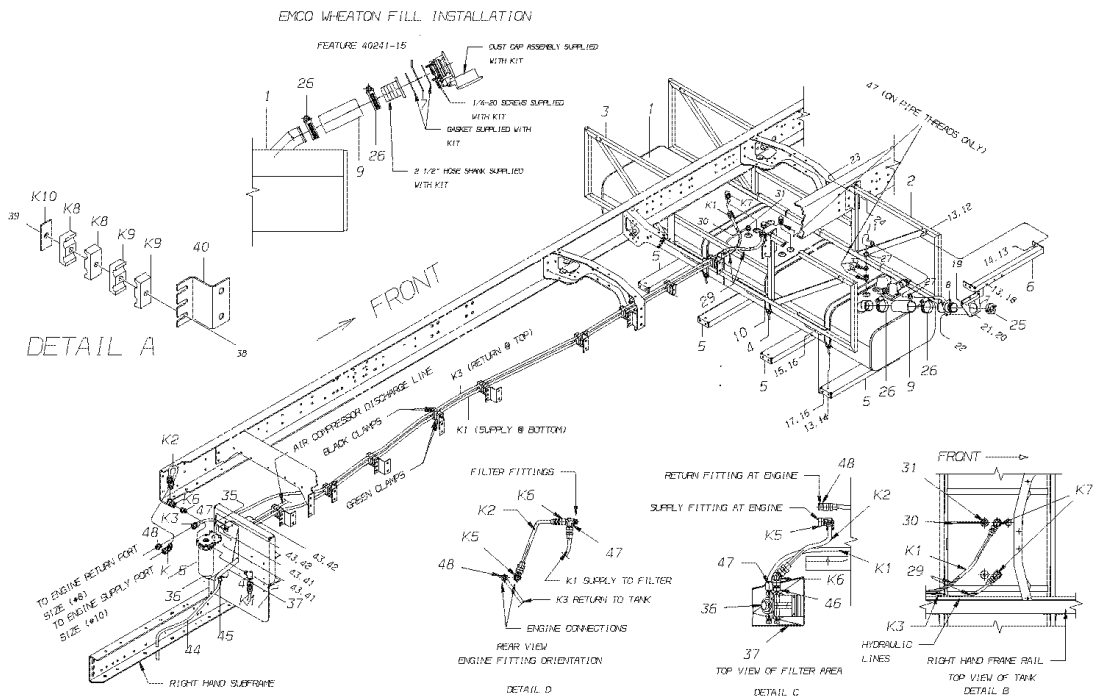

Models: C4RE
CUMMINS
ISC03, 05
105 GALLON TRANSVERSE MOUNTED RH FILL
With: FEATURE 40241-14, 40241-15, EMCO WHEATON FILL

Key	PartNumber	Qty	Description	Comment