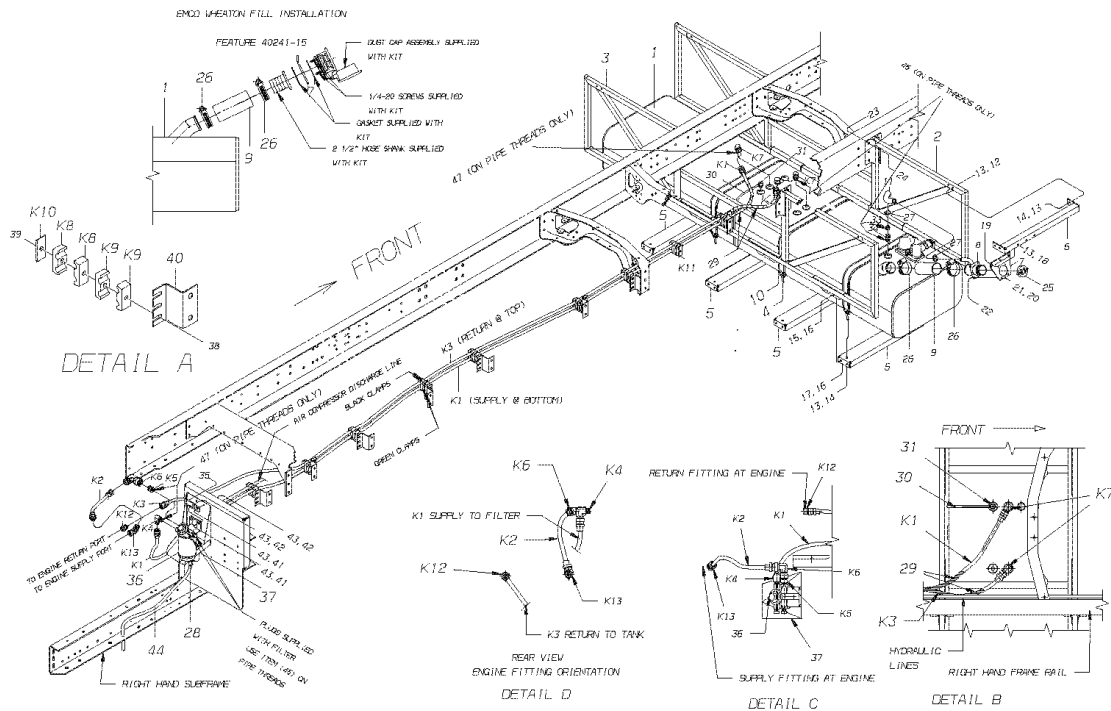

Chassis

100 Fuel

CAT

105 GALLON TRANSVERSE MOUNTED RH FILL

With: FEATURE 40241-14, 40241-15, EMCO WHEATON FILL

1

CHART, FUEL SENDERS

2

ISC

105 GALLON TRANSVERSE MOUNTED RH FILL

With: FEATURE 40241-14, 40241-15, EMCO WHEATON FILL

6

ISC03, 05

105 GALLON TRANSVERSE MOUNTED RH FILL

With: FEATURE 40241-14, 40241-15, EMCO WHEATON FILL

7

EMCO WHEATON

FILL KIT

8

Models: C4RE
CAT
With: 105 GALLON TRANSVERSE MOUNTED RH FILL
FEATURE 40241-14, 40241-15, EMCO WHEATON FILL

Key	PartNumber	Qty	Description	Comment
-----	------------	-----	-------------	---------