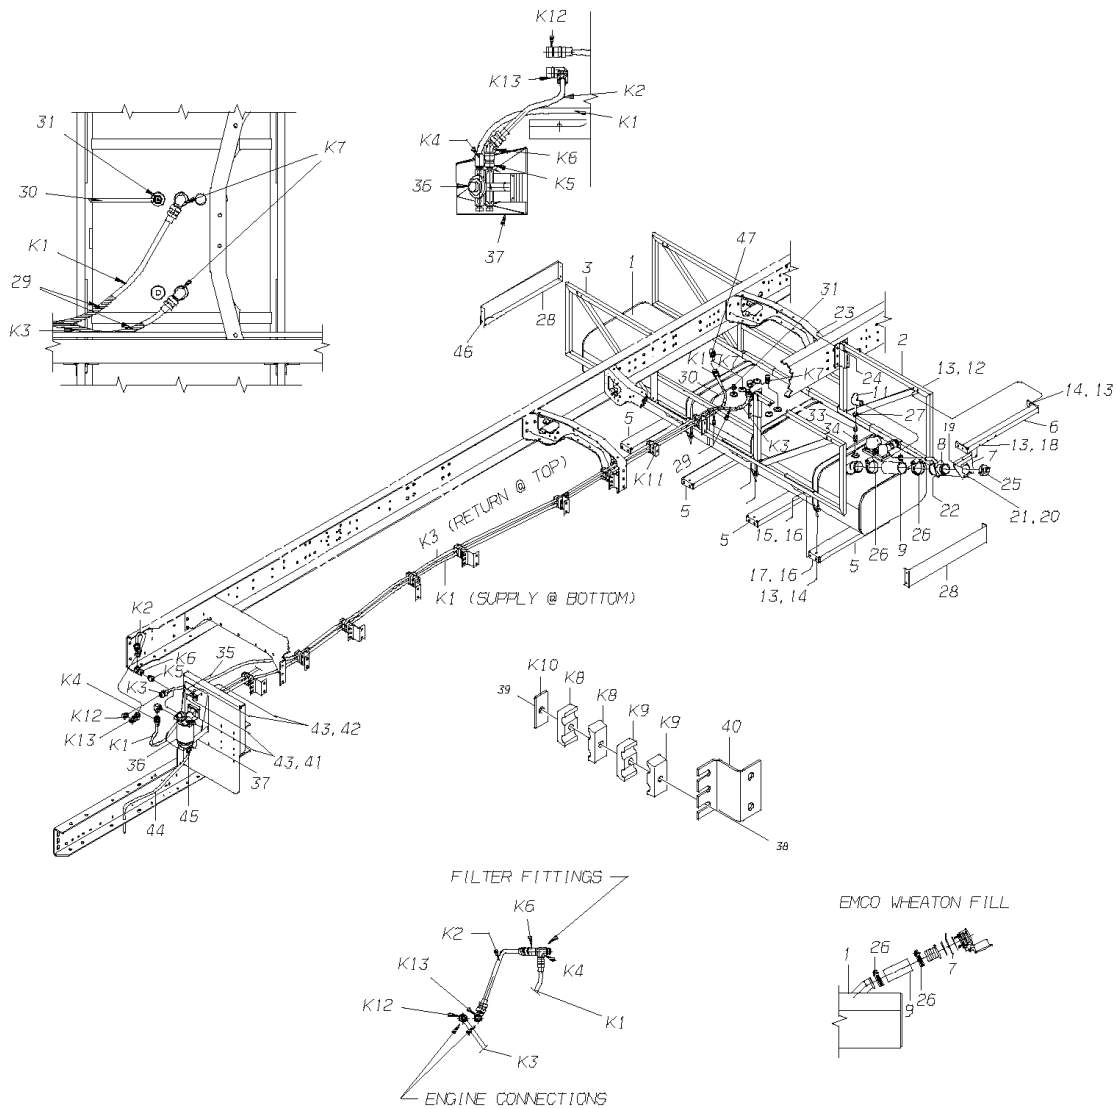

Models: C4RE
CUMMINS
ISC
105 GALLON TRANSVERSE MOUNTED RH FILL
With: FEATURE 40241-14, 40241-15, EMCO WHEATON FILL

Key	PartNumber	Qty	Description	Comment