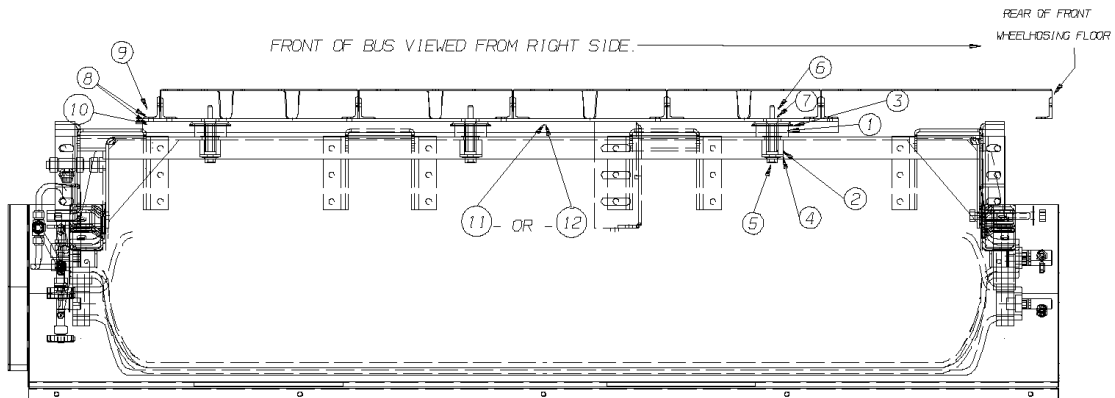

Models: C4RE
 CNG
 TANK INSTALLATION AND TIE DOWN
 With: FEATURE 40245-01

Key	PartNumber	Qty	Description	Comment
-----	------------	-----	-------------	---------

RUBBER BUSHING DETAIL

Models: C4RE
CNG
TANK INSTALLATION AND TIE DOWN
With: FEATURE 40245-01