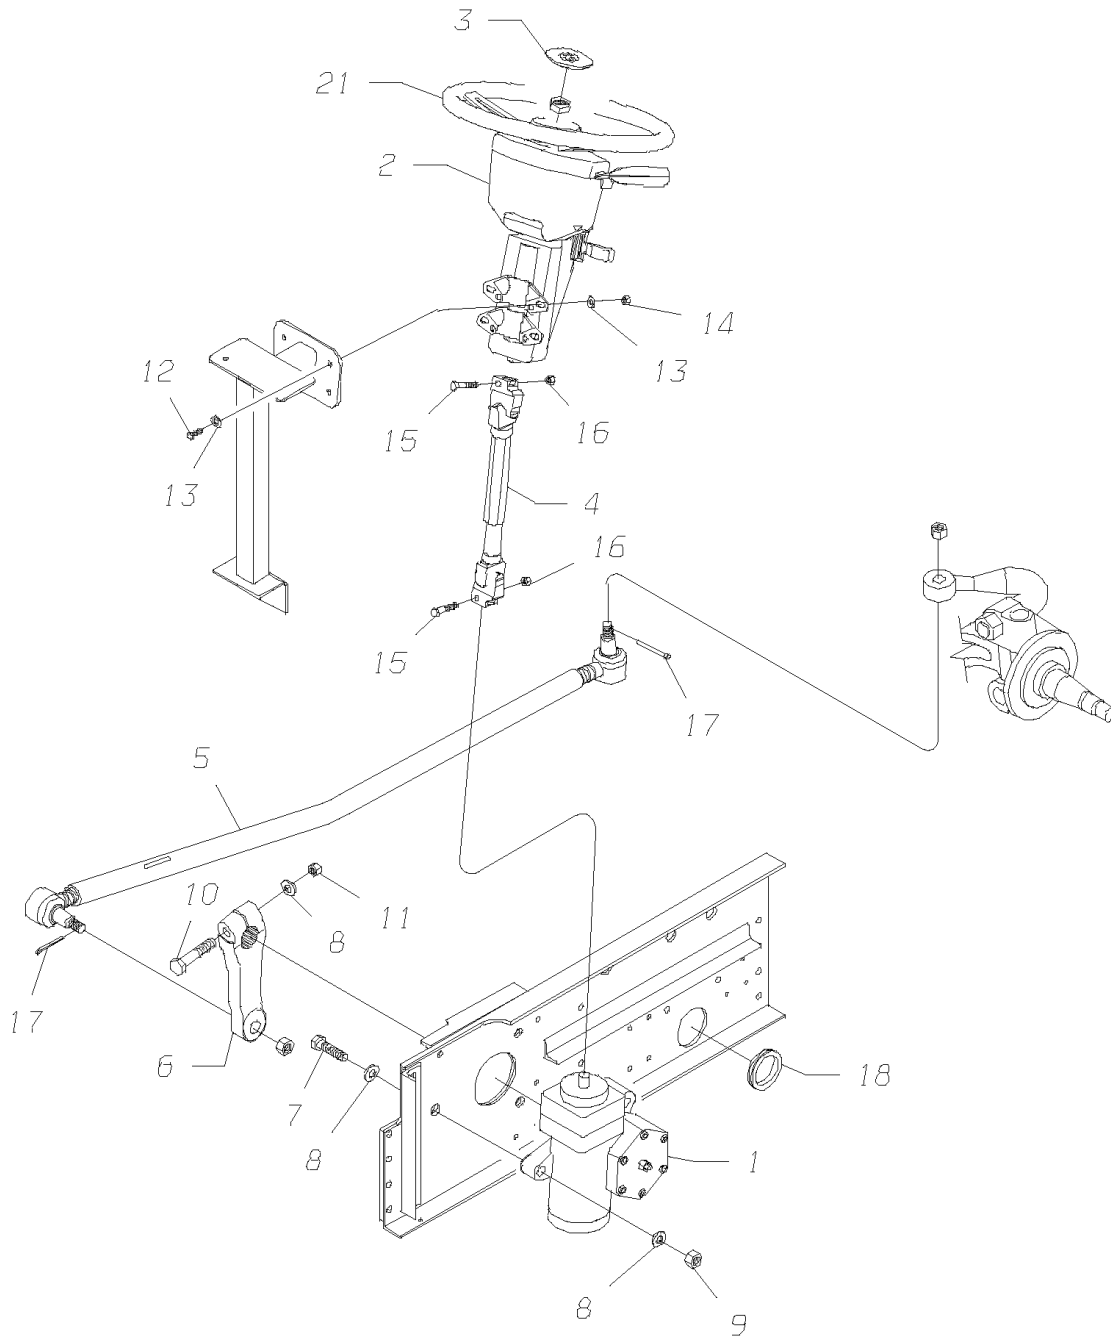

Models: C4RE
LINKAGE

Key	PartNumber	Qty	Description	Comment