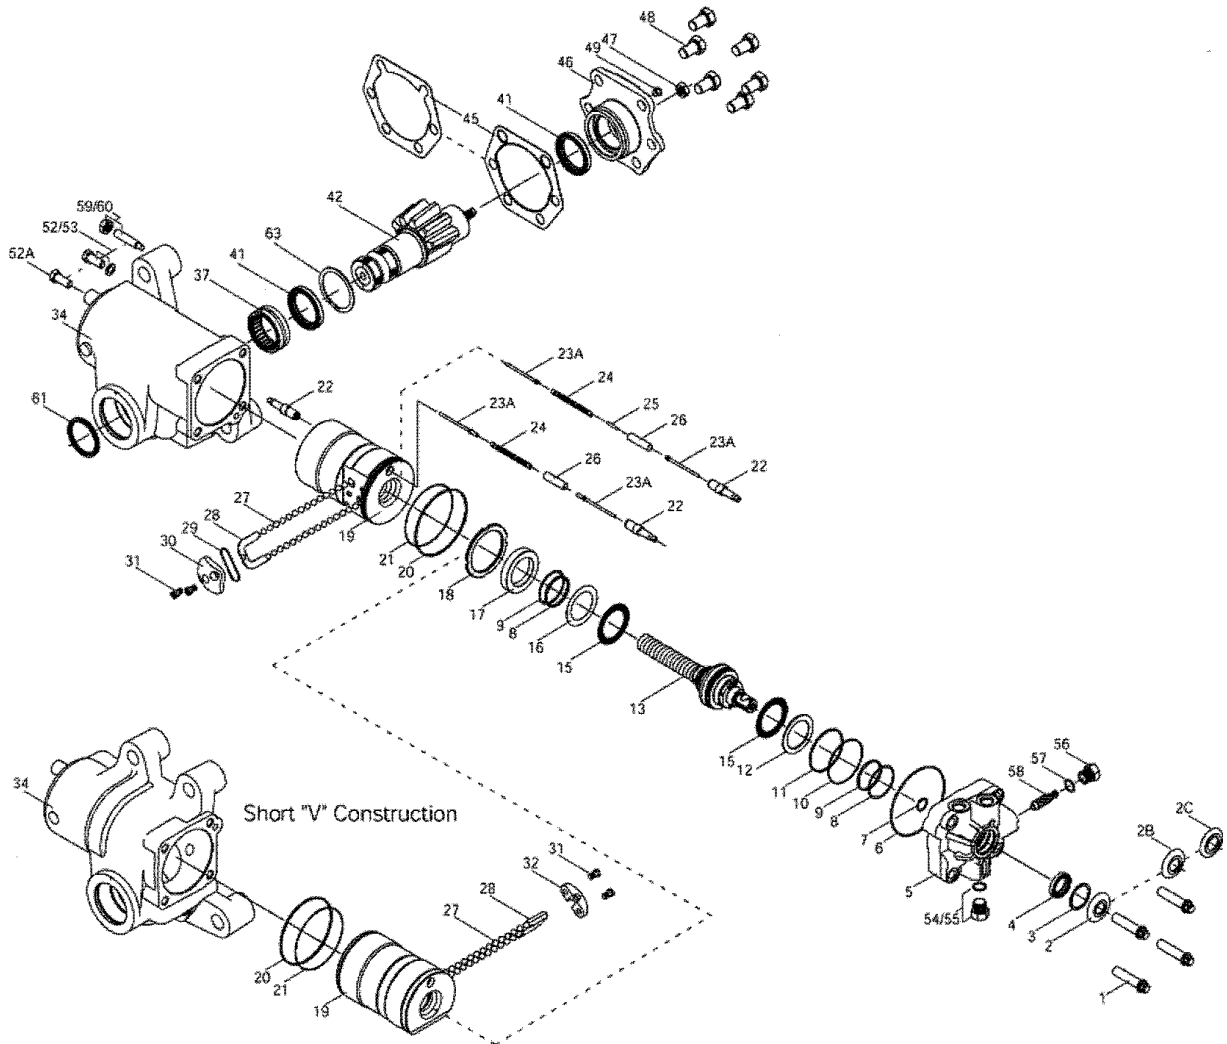

Key	PartNumber	Qty	Description	Comment
-----	------------	-----	-------------	---------

Models: AAFE, AARE, A3FE, A3RE, B4RE, BBCV, C1FE, C3FE, C4RE, CSFE, CSRE, Q4RE, QBRE, TCFE, TSFE, TCRE, WLWB, W4RE
GEAR
TAS 55, 65, 85

Key	PartNumber	Qty	Description	Comment
1	2120996		BOLT,1/2-13,TORX HEAD,HFB64 STRG GEAR	
2			DIRT AND WATER SEAL 13/16 IN SERR.	
2B			DIRT AND WATER SEAL 7/8 IN SERR.	
2C			DIRT AND WATER SEAL 1 IN SERR.	
3			RETAINING RING	
4			SEAL	INPUT SHAFT, HIGH TEMP
5			VALVE HOUSING	
6			SEAL RING	VALVE HOUSING
7			SEAL RING	VALVE HOUSING
8			SEAL RING	
9			O-RING	HIGH TEMPERATURE
10			SEAL RING	
11		12	O-RING	VALVE HOUSING, HIGH TEMPERATURE
12	4292629		RACE,BALL BEARING 1447622	THICK
13			INPUT SHAFT VALVE, WORM ASSEMBLY	
15	4292637		BEARING,ROLLER THRUST 1447622	
16	4292645		WASHER,THRUST,THIN,1447622	THIN
17	4292652		ADJUSTER,BEARING 1447622	
18			ADJUSTER LOCKNUT	
19			RACK PISTON	
20			TEFLON SEAL RING	
21			O-RING	
22			POPPET SEAT AND SELLVE ASSEMBLY	

Models: **AAFE, AARE, A3FE, A3RE, B4RE, BBCV, C1FE, C3FE, C4RE, CSFE, CSRE, Q4RE, QBRE, TCFE, TSFE, TCRE, WLWB, W4RE**
GEAR
TAS 55, 65, 85

Key	PartNumber	Qty	Description	Comment
23	4292686		POPPET,1447622	TAS65 ONLY
24	4292694		SPRING POPPET 1447622	TAS55 AND 65 ONLY
26	4292710		TUBE,PUSH 1447622	TAS55 AND 65 ONLY
27			BALLS	
28			BALL RETURN GUIDE HALVES	
29			SEAT	CAP
30		31	BALL RETURN GUIDE CAP	
31			TORX SCREWS	2- CAP/STRAP
32			BALL RETURN GUIDE STRAP	
34			HOUSING	
35			GREASE FITTING	
37			ROLLER BEARING	
41	4292793		SEAL,OUTPUT 1447622	TAS65 ONLY
42			SECTOR SHAFT	
43	2595023		SCREW,ADJUSTING	SECTOR SHAFT
44	2596633		RETAINER	ADJUSTING SCREW
45			GASKET	SIDE COVER
46		47	SIDE COVER ASSEMBLY	
47	4292835		NUT,JAM 1447622	
48			SPECIAL BOLTS	SIDE COVER
49			VENT PLUG	SIDE COVERLER
50	4292801		SCREW,BLEED MANUAL 1447622	MANUAL
51			PLUG	AUTO BLEED