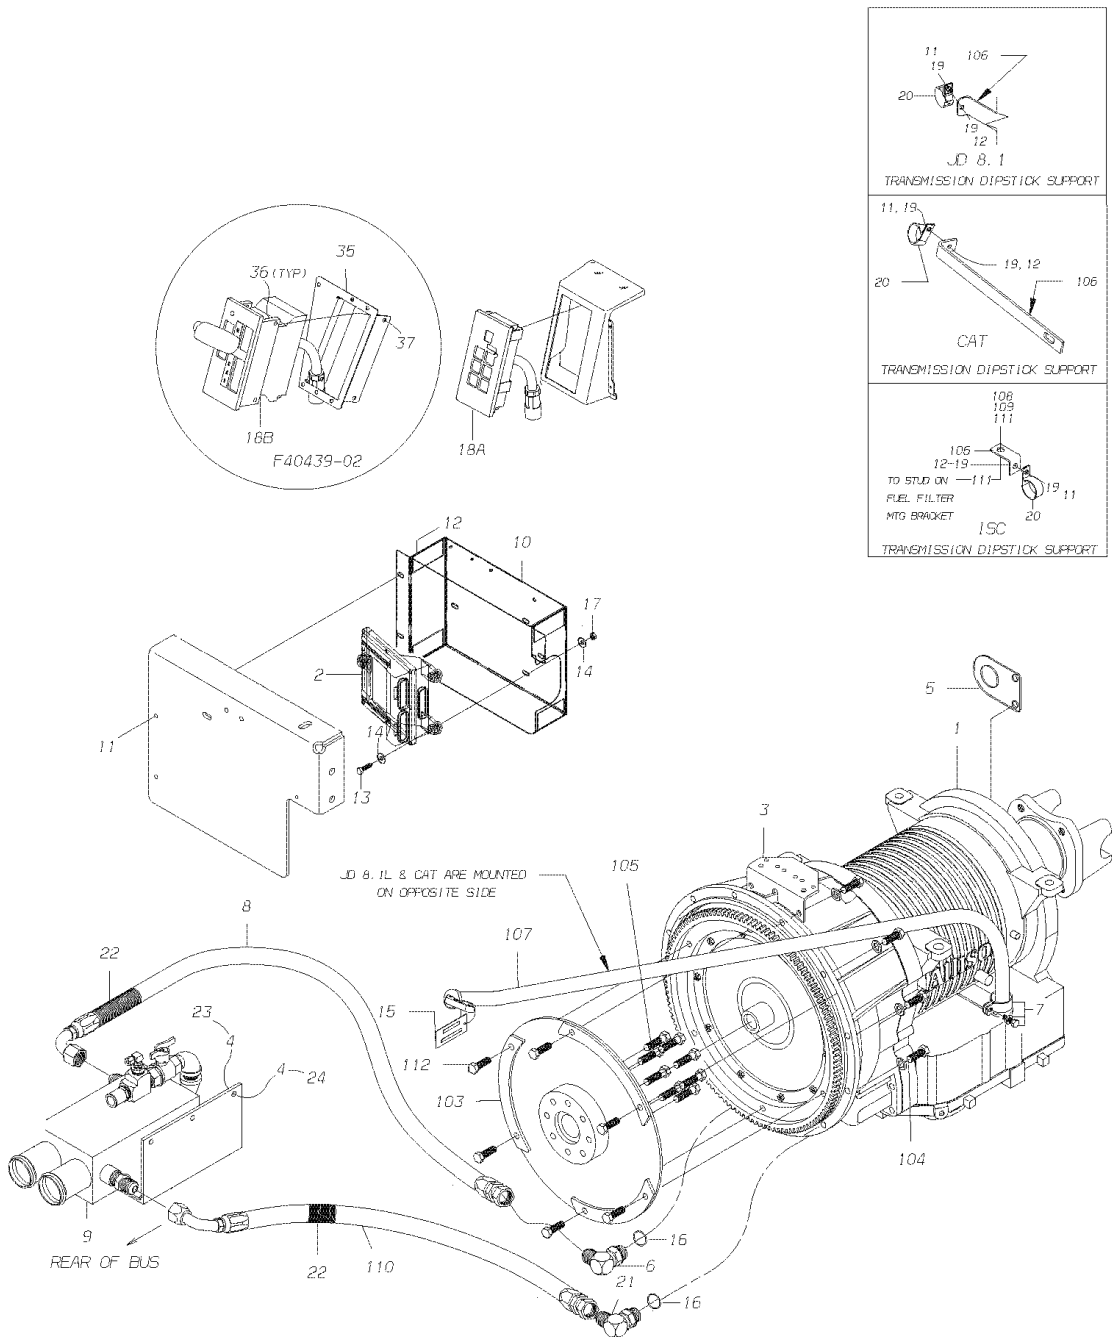

**Models: A3RE, C4RE
AUTOMATIC, COMPONENTS
3000 SERIES
To CSN F0227189**

Key	PartNumber	Qty	Description	Comment
1			ENGINE & TRANSMISSION	<i>SUPPLIED BY VENDOR</i>
2			ENGINE & TRANSMISSION	<i>SUPPLIED BY VENDOR</i>
3	1839315		BRACKET,MTG,HYD HOSES TO TRANSMISSION	
4	1107085	6	WASHER,FLAT,13/32 X 13/16 X 3/32,HDN,BLK	
5	1815992		PLATE,MOUNTING,PIGTAIL HARNESS TO TRANS	
6	0964908		ADAPTER,849-FSO-12X12,37 DEG	
7	1595362		CLAMP,INSULATED 1.00 ID	
8	0085527		HOSE ASSY,TRANS,OIL CLR,#12-STR-90-32"	
9	1868322		COOLER ASSY,TRANS,MD3060/3066,B300/400	
10	1978303		COVER,TRANSMISSION ECU,ALLISON, RE	
11	1480433	3	NUT,HEX HD,5/16-18,FLG PRVG TORQ,GR F,	
12	0854414	3	CAPSCREW,HEX HD,5/16-18X7/8,GR8,YEL ZN	
13	0870477	3	CAPSCREW,HEX HD,1/4-20 X 1,GR 8,YEL ZN	
14	1991108	6	WASHER,FLAT,17/64 ID X 3/4,YELLOW ZINC	
15	0075461		LABEL,ALLISON,TRANSYND,WITH TIE RAP	<i>WITH FEATURE 40111-02</i>
16	0048094	2	O-RING,VITON,12 HYD FITTINGS	
17	2001345	3	NUT,HEX HD,1/4-20,LOCKING,YELLOW	
18	0031122		SELECTOR,SHIFT,PUSHBUTTON,3000 SRS,	
18	0086738		SELECTOR,SHIFT,LEVER TYPE,3000 SRS,	<i>FEATURE 40439-02</i>
19	1078922	2	WASHER,FLAT,3/8 X 7/8 X 5/64,YEL ZN DICH	
20	1517168		CLAMP,LOOP,.937	
21	0964908		ADAPTER,849-FSO-12X12,37 DEG	
22	1228840	8'	LOOM,CORRUGATED,BLACK,NYLON,1 1/4ID,SS	

**Models: A3RE, C4RE
AUTOMATIC, COMPONENTS
3000 SERIES
To CSN F0227189**

Key	PartNumber	Qty	Description	Comment
10	1030998		NUT,HEX HD,M8-1.25,ZINC	
10	2001188		LOCKWASHER,SPLIT RING, 5/16,MED,YEL ZN	CUMMINS ISC
11	0085524		HOSE ASSY,TRANS,OIL CLR,#12-STR-45-22"	CAT C7, CUMMINS ISC, JOHN DEERE 8.1
11	1167485	2	WASHER,FLAT,11/32 X 11/16 X 5/64,HDN,BLK	CUMMINS ISC
11	1760859	6	BOLT,FLEXPLATE TO FLEXPLATE ADAPT,WORLD	CAT C7, CUMMINS ISC
11	1789494	6	BOLT,FLEXPLT TO FLEXPLT ADAPT,W/T,JOHN	JOHN DEERE 8.1