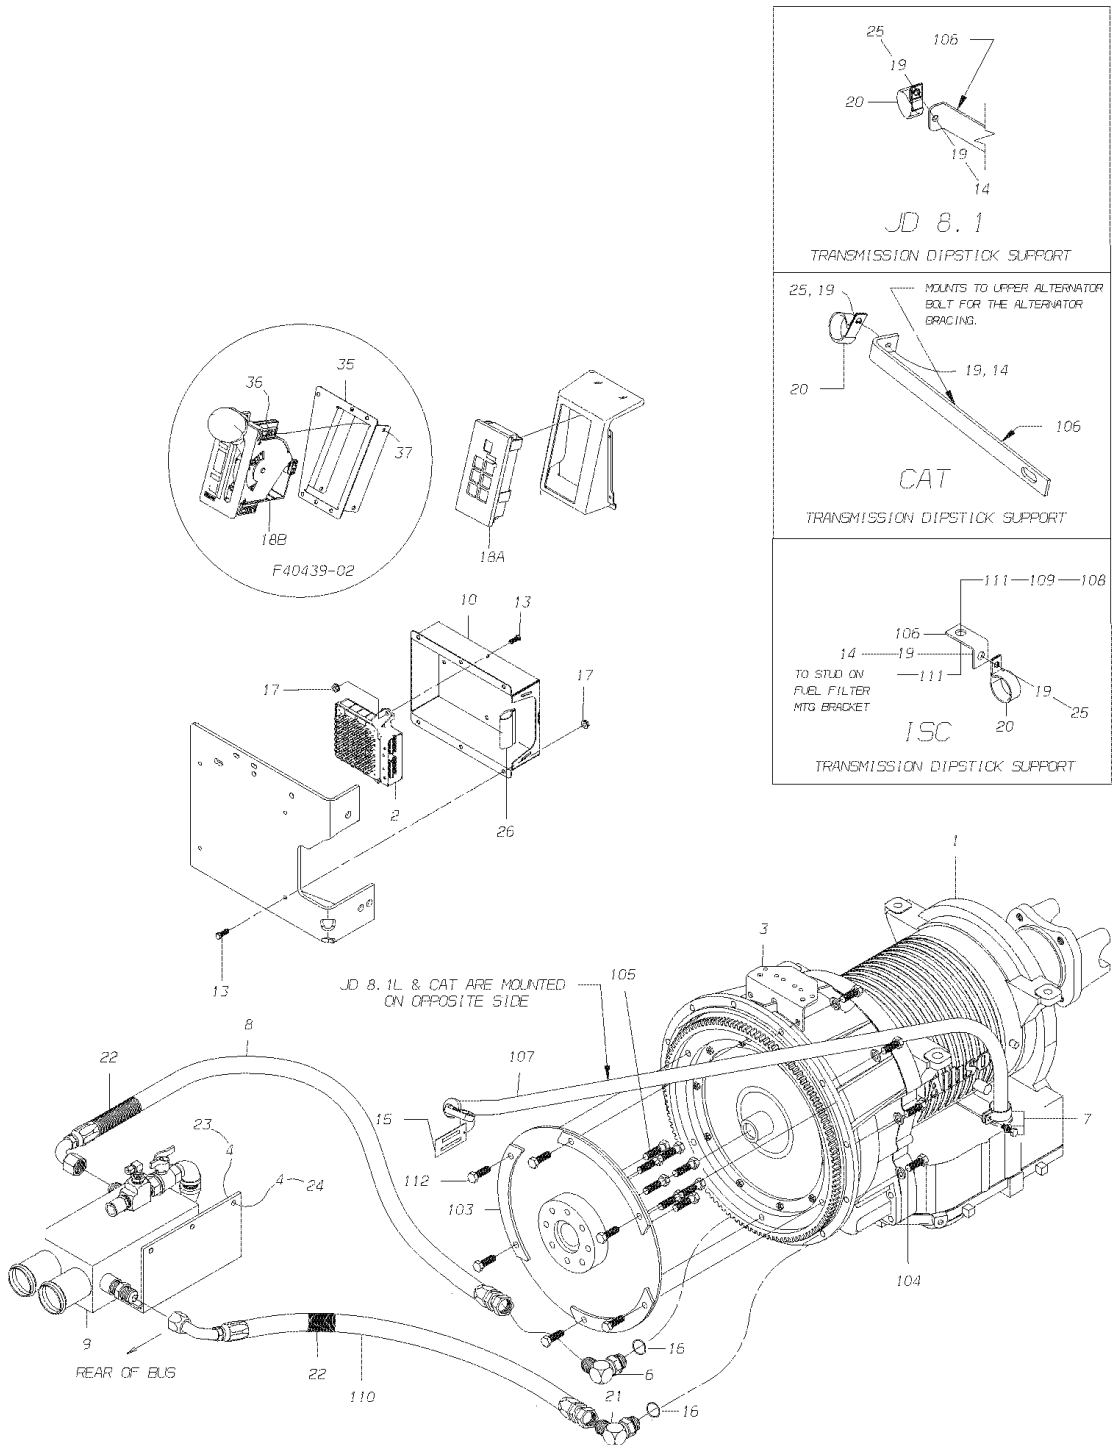

Models: A3RE, C4RE
AUTOMATIC, COMPONENTS
3000 SERIES, GEN 4
BSN: From CSN F0227190

Key	PartNumber	Qty	Description	Comment