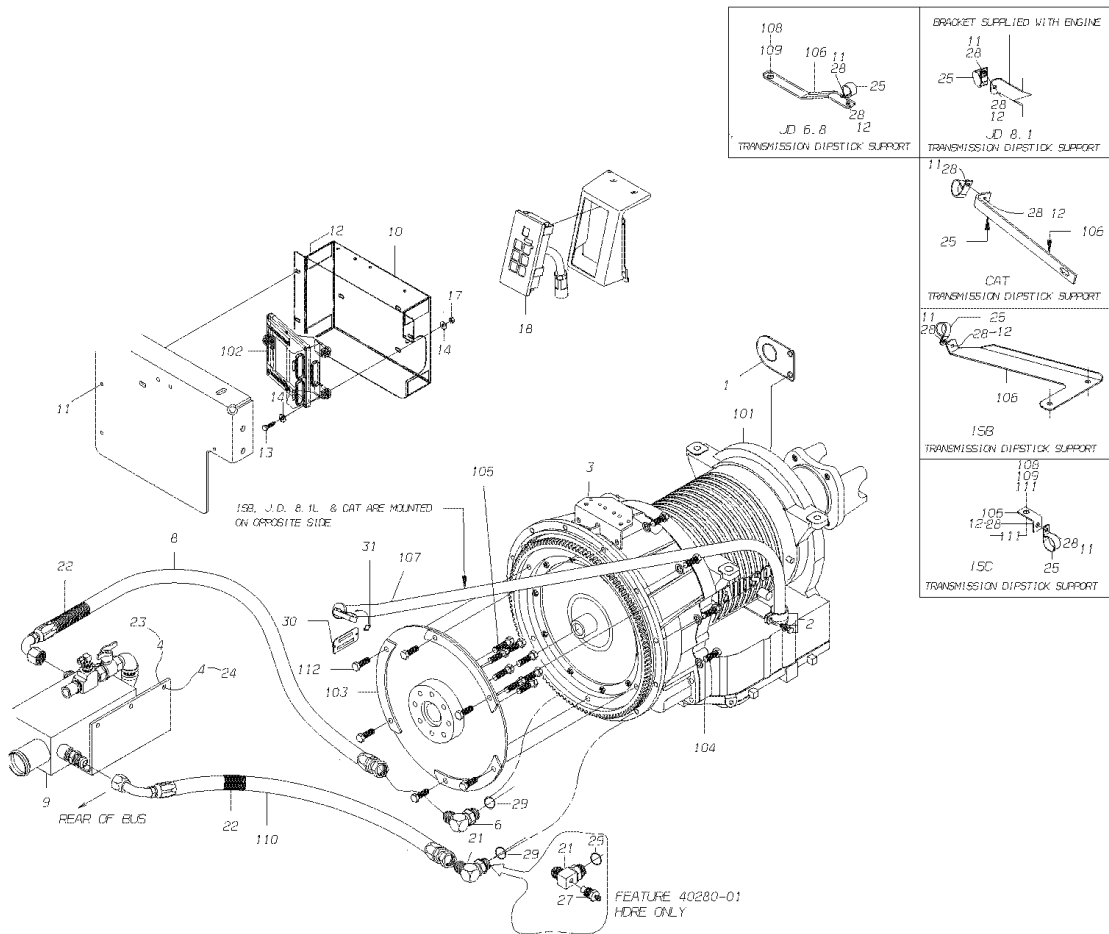

Models: A3RE, C4RE
AUTOMATIC, COMPONENTS
MD3060, MD3066, B300, B400
With: FEATURE 40422, 40431 WITH 40177, 40184, 40187
BSN: From CSN F10016975; 11/02/98

Key	PartNumber	Qty	Description	Comment