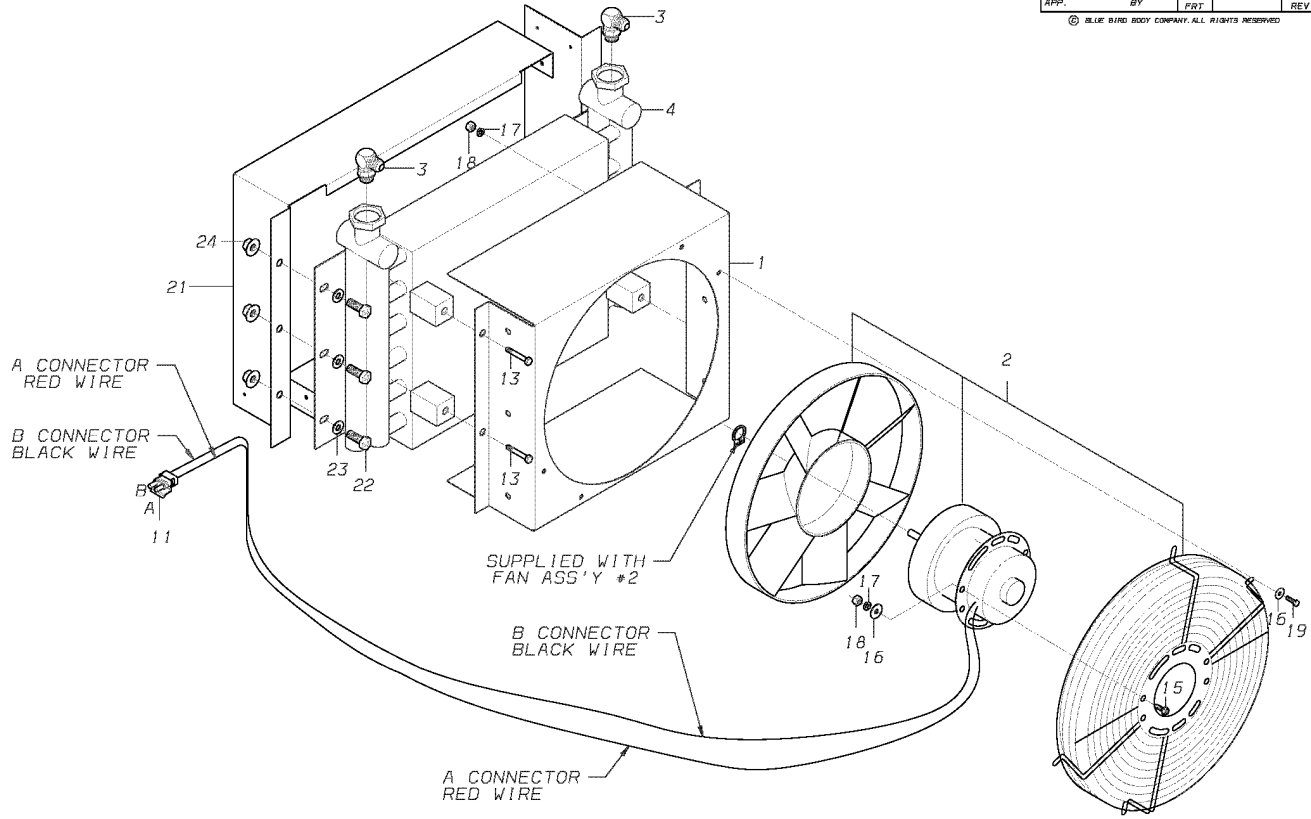

Models: A3RE, CSRE, C4RE, QBRE, TCRE, T2RE
COOLER & FAN ASSY, 12 INCH, 12 VOLT
To CSN F0203509 (A3RE); F0105129 (C4RE)

Key	PartNumber	Qty	Description	Comment

DR. 12/12/03	BY TB	1886019	C	
APP.	BY	FRT	REV	

© BLUE BIRD BODY COMPANY. ALL RIGHTS RESERVED