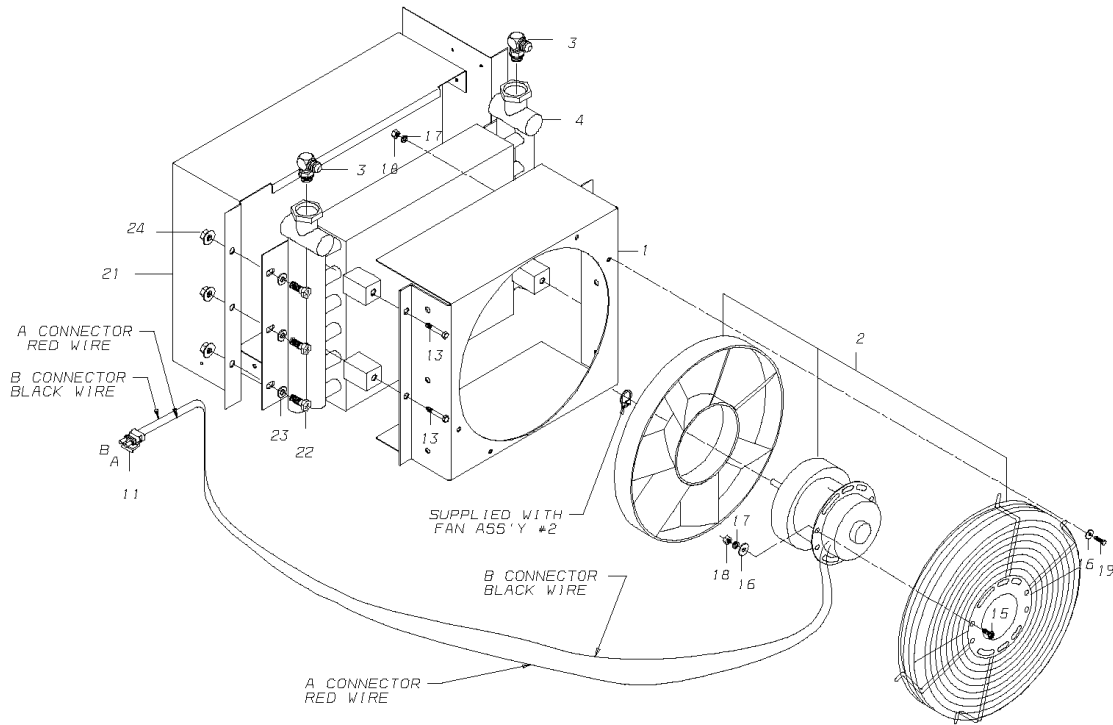

Models: C4RE
COOLER & FAN ASSY, 12 INCH, 12 VOLT
BSN: From CSN F0105130

Key	PartNumber	Qty	Description	Comment