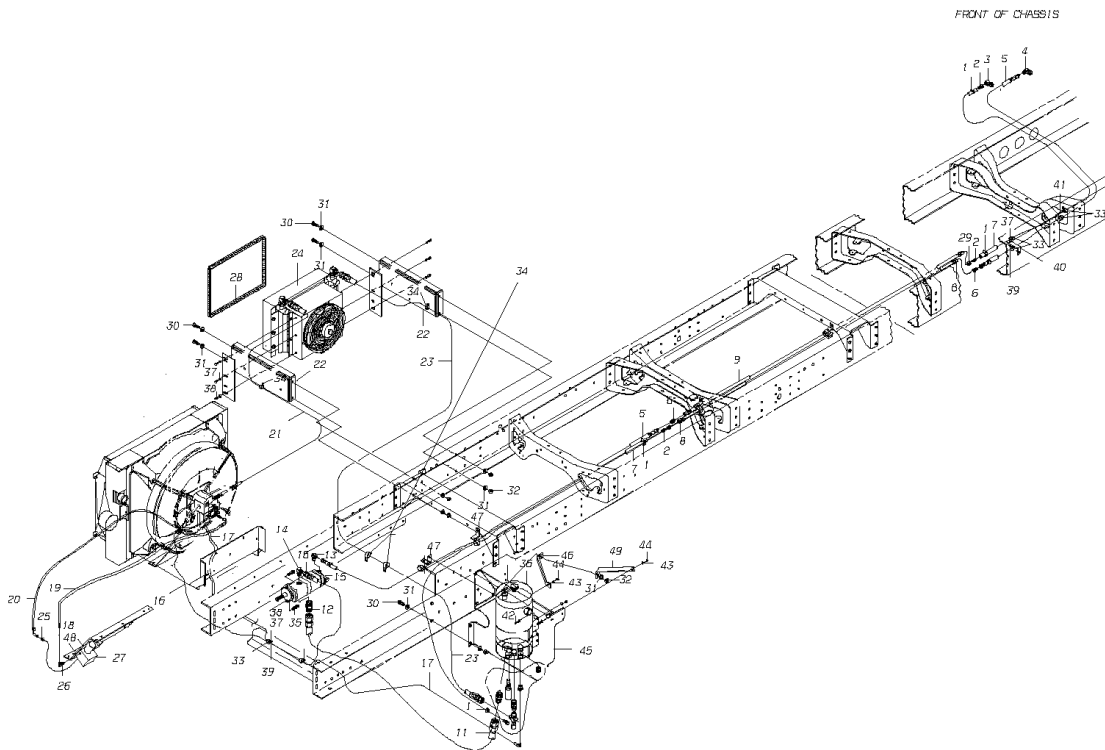

Models: C4RE
JOHN DEERE 8.1
With: FEATURE 40181

Key	PartNumber	Qty	Description	Comment