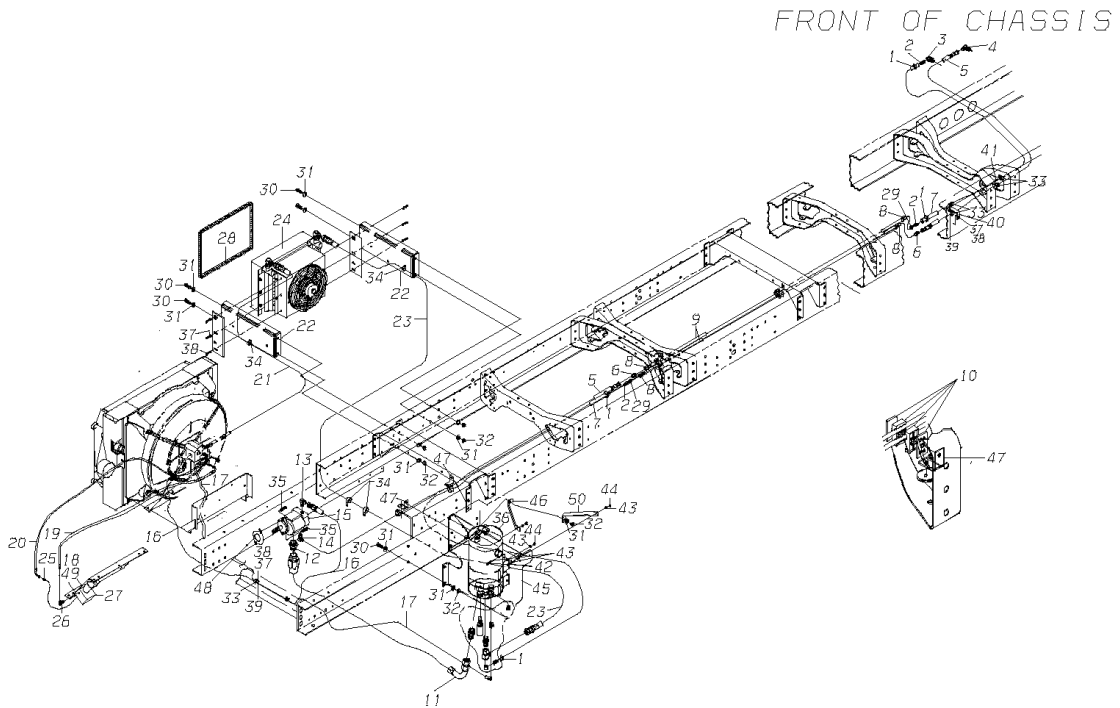

Models: C4RE
 With: CUMMINS ISC
 FEATURE 40184

Key	PartNumber	Qty	Description	Comment
-----	------------	-----	-------------	---------

Models: C4RE
With: CUMMINS ISC
 FEATURE 40184

Key	PartNumber	Qty	Description	Comment
1	2027571	4	CLAMP,HOSE,6203	
2	1313840	3	INSERT,BARBED,STRAIGHT, .625 HOSE	
3	0668442		ELBOW,STRAIGHT THREAD,MALE	
4	1002856		ELBOW,90 DEG,MALE,1/2 TUBEX7/8 14THD	
5	1875111	2	HOSE ASSY,P/S,PRESSURE,1/2 ID,112 IN LONG	
6	1003102	2	ADAPTER,STRAIGHT,37 DEG FL,1/2MPT X 1/2T	
7	1313774	18	HOSE,.625 ID X .906 OD,WH H10110	
8	1935741	4	CONNECTOR,FEMALE,WH7255X10	
9	0011483	2	TUBING,STEEL,JIC,HYD,5/8ODX.065WALLX20	
9	1926229	2	TUBING, STEEL, 217 IN WHEELBASE,	
9	1926286	2	TUBING,STEEL,JIC,HYD,SMLS,5/8ODX.065X10	
10	1875236		CLAMP,TUBE,DUAL,5/8 D/A	
11	0039695		HOSE ASSY,06920E-620677A03100	
12	1150390		ADAPTER,1040-16-20S,CBPP	
13	1708106		ADAPTER,849-FSO-10 X 12 37 DEG,STEEL	
14	1896901		ELBOW,90DEG,O-RING,WEATHERHEAD	
15	1885854		PUMP,HYDRAULIC,31.5,JD 6.8,B5.9 & C8.3,RE	
16	1964998		HOSE,HIGH PRESSURE,HYD,24512	
17	1999093		HOSE ASSY,10404-664684A10400	
18	1788454	2	CAPSCREW,HX HD,M6-1 X 20,CL 10.9,	
19	0041608		HOSE ASSY,10404U-604664A01900	
20	0041610		HOSE ASSY,14504U-604664A02800	
21	0001050		HOSE ASSY,10416-616616A06400	