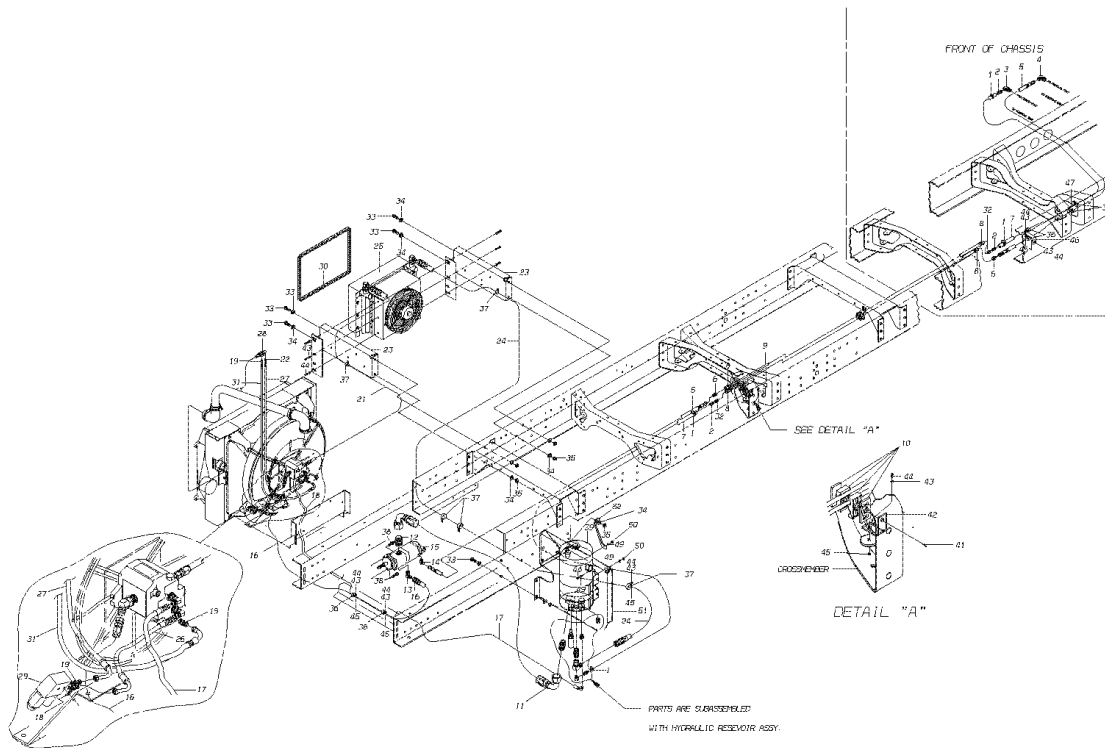

Chassis

170 Hydraulic System

CAT 3126B, C7

With: FEATURE 40187 _____ 1

COOLER & FAN ASSY, 12 INCH, 12 VOLT

To CSN F0203509 (A3RE); F0105129 (C4RE) _____ 2

From CSN F0105130 _____ 3

CUMMINS ISC

With: FEATURE 40184 _____ 4

JOHN DEERE 8.1

With: FEATURE 40181 _____ 5

Models: A3RE, C4RE
With: CAT 3126B, C7
Feature: 40187

Key	PartNumber	Qty	Description	Comment
-----	------------	-----	-------------	---------

Models: A3RE, C4RE
With: CAT 3126B, C7
With: FEATURE 40187

Key	PartNumber	Qty	Description	Comment
1	1025857	4	CLAMP,HOSE,SIZE 8,LINED	
2	1313840	3	INSERT,BARBED,STRAIGHT, .625 HOSE	
3	0668442	1	ELBOW,STRAIGHT THREAD,MALE	
4	1002856	1	ELBOW,90 DEG,MALE,1/2 TUBEX7/8 14THD	
5	1875111	2	HOSE ASSY,P/S,PRESSURE,1/2 ID,112 IN LONG	
6	1003102	2	ADAPTER,STRAIGHT,37 DEG FL,1/2MPT X 1/2T	
7	1313774	18	HOSE,.625 ID X .906 OD,WH H10110	
8	0061509	4	CONNECTOR,FEMALE,PARKER 10-GBU-S	
9	0011483		TUBING,STEEL,JIC,HYD,5/8ODX.065WALLX20	
9	1926237		TUBING,STEEL,JIC,HYD,SMLS,5/8ODX.065X18	
9	1926229		TUBING, STEEL, 217 IN WHEELBASE,	
9	1926211		TUBING,STEEL,JIC,HYD,SMLS,5/8OD X.065X13	
10	1875236	2	CLAMP,TUBE,DUAL,5/8 D/A	
11	0006886	1	HOSE ASSY,06920E-677 677A03300,180 DEG	
12	1150390	1	ADAPTER,1040-16-20S,CBPP	
13	0964908	1	ADAPTER,849-FSO-12X12,37 DEG	
14	1875160		CONNECTOR,STRAIGHT THREAD 8-6 C50X	
15	1964980	1	PUMP,HYDRAULIC,25.7+23.0 TANDEM,	
16	0041613	1	HOSE,HIGH PRESSURE,HYD,24512U	
17	1999093	1	HOSE ASSY,10404-664684A10400	
18	1731736	2	SPACER,.250X1.25X1.25 W/.531 HOLE,RAW,	
19	1749563	4	CONNECTOR,STRAIGHT THREAD 4 F50X	
21	0001050	1	HOSE ASSY,10416-616616A06400	