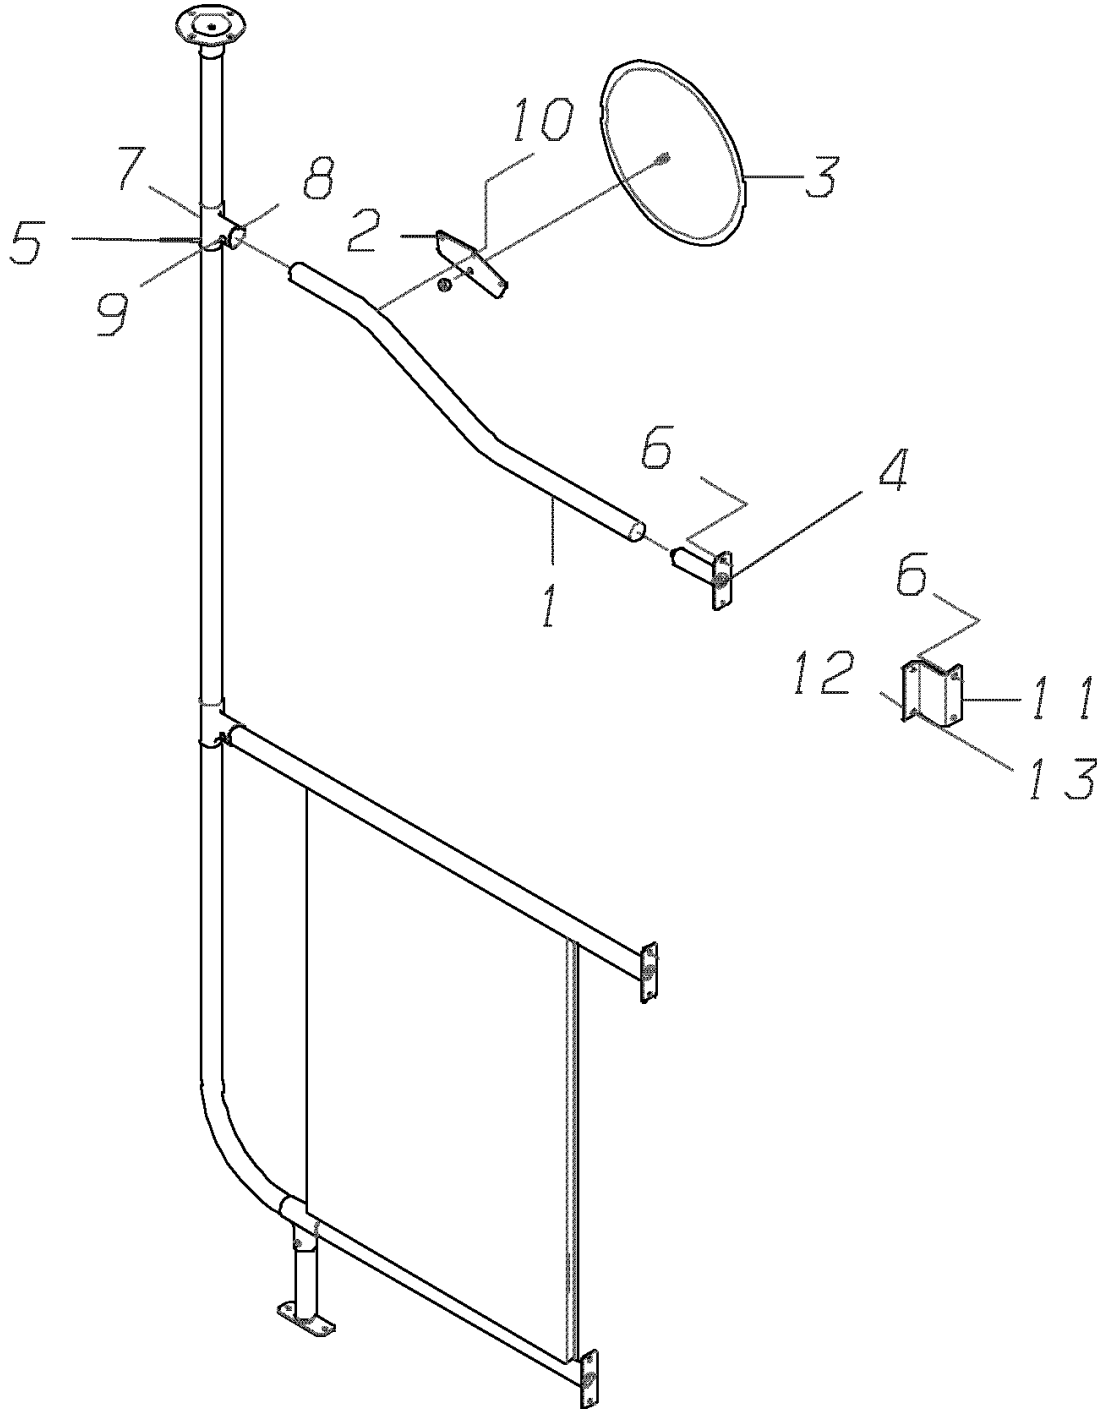

Models: C4RE
INTERIOR
DRIVER'S STEPWELL
With: FEATURE 6194

Key	PartNumber	Qty	Description	Comment

DR. 03/11/02 BY TFM		1811975	B
APP.	BY	FRT	REV

© BLUE BIRD BODY COMPANY. ALL RIGHTS RESERVED