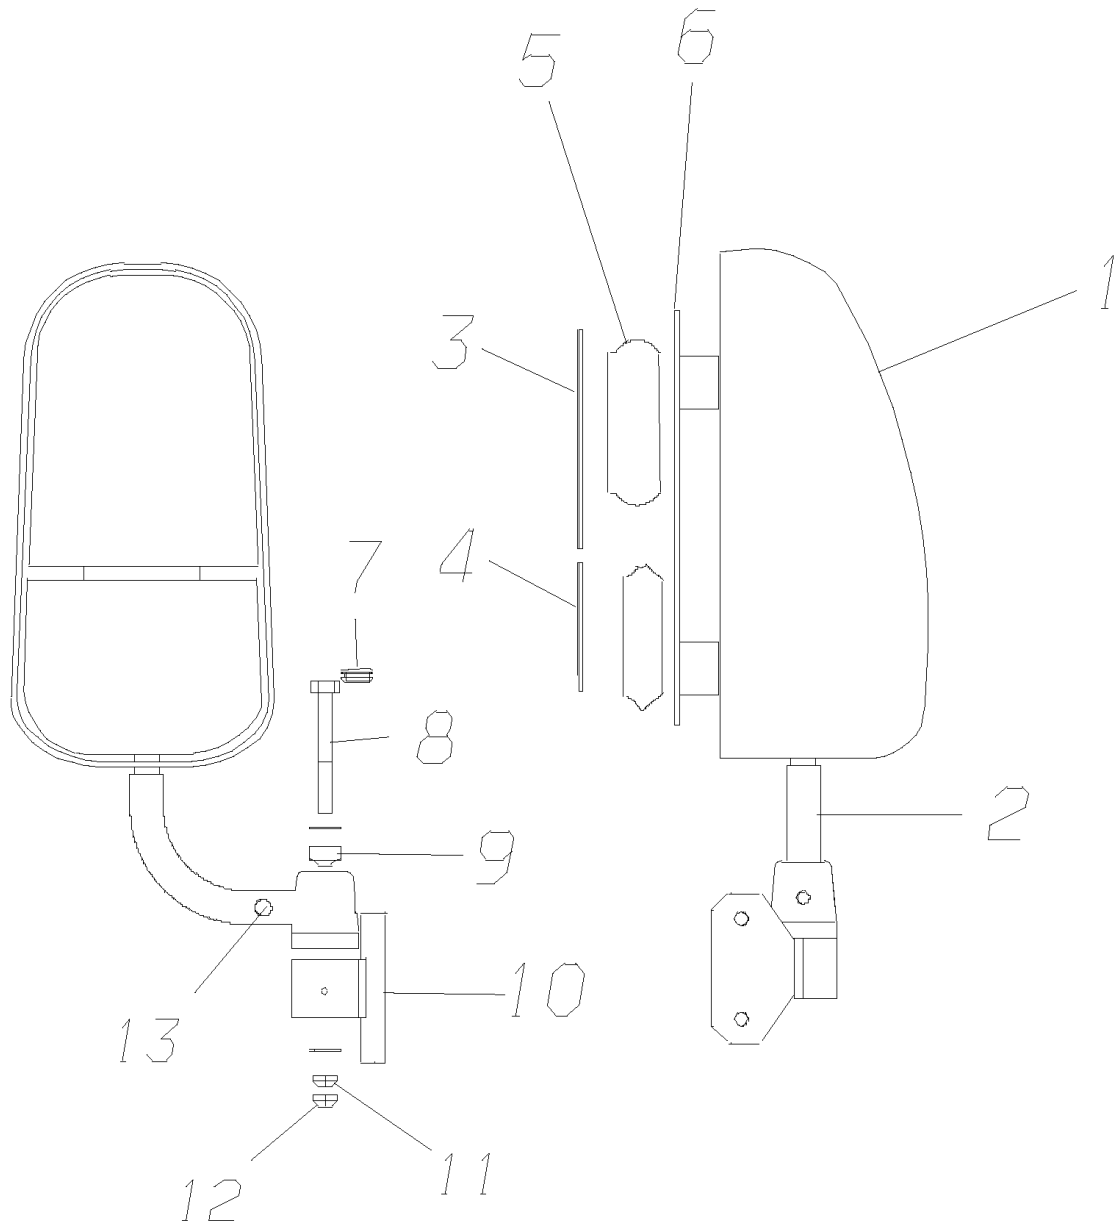

Models: C4RE
EXTERIOR
DRIVER SIDE
MANUAL
With: FEATURE 30483-11

Key	PartNumber	Qty	Description	Comment