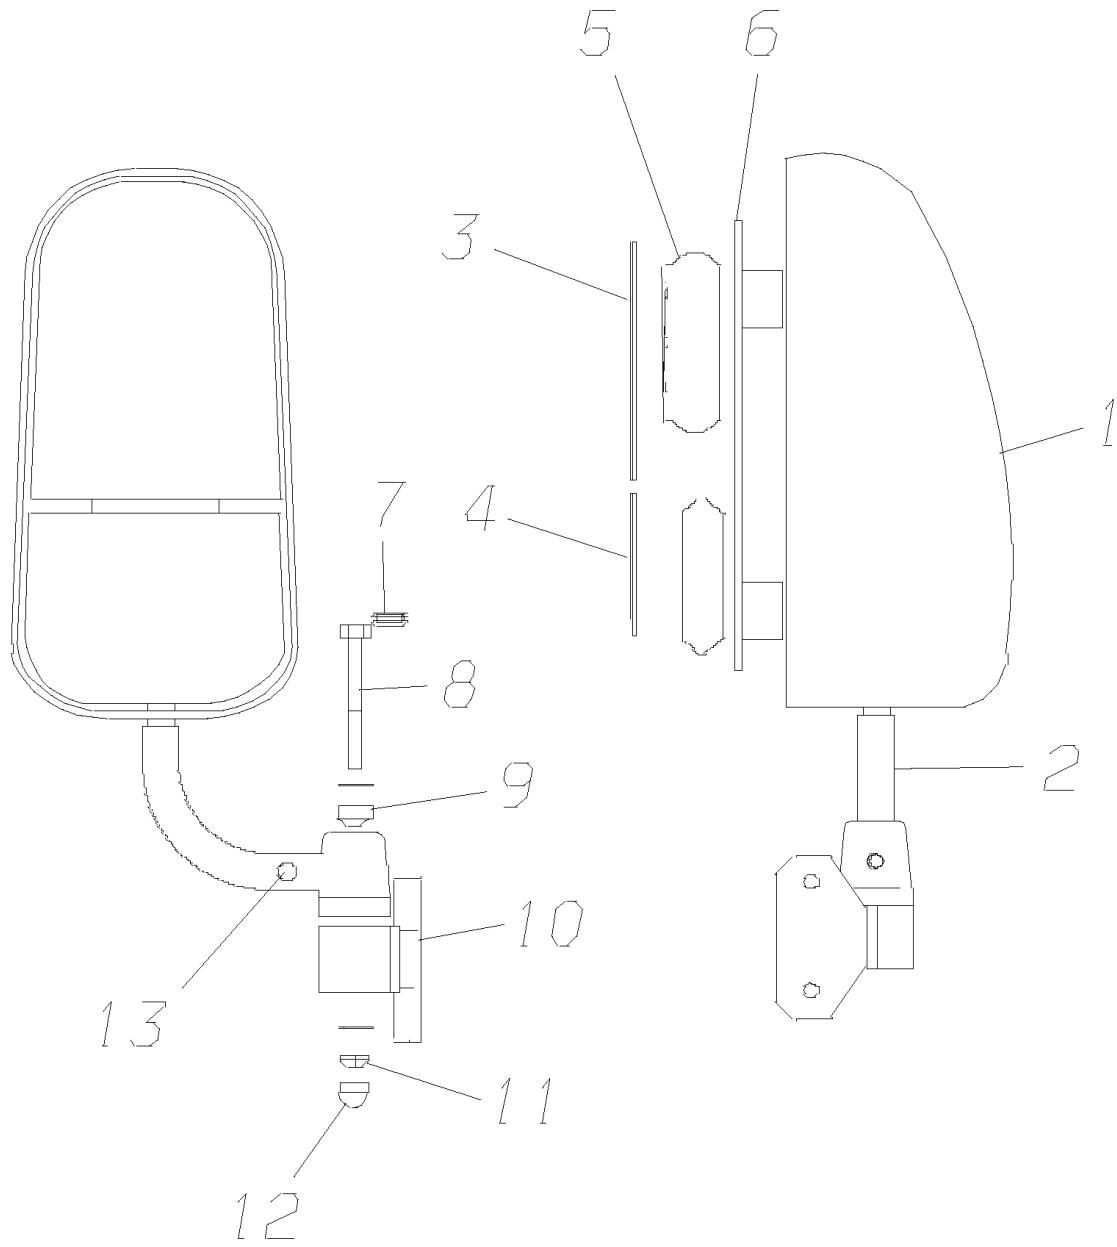

Models: C4RE
EXTERIOR
DRIVER SIDE
HEATED/ REMOTE
With: FEATURE 30482-05

Key	PartNumber	Qty	Description	Comment