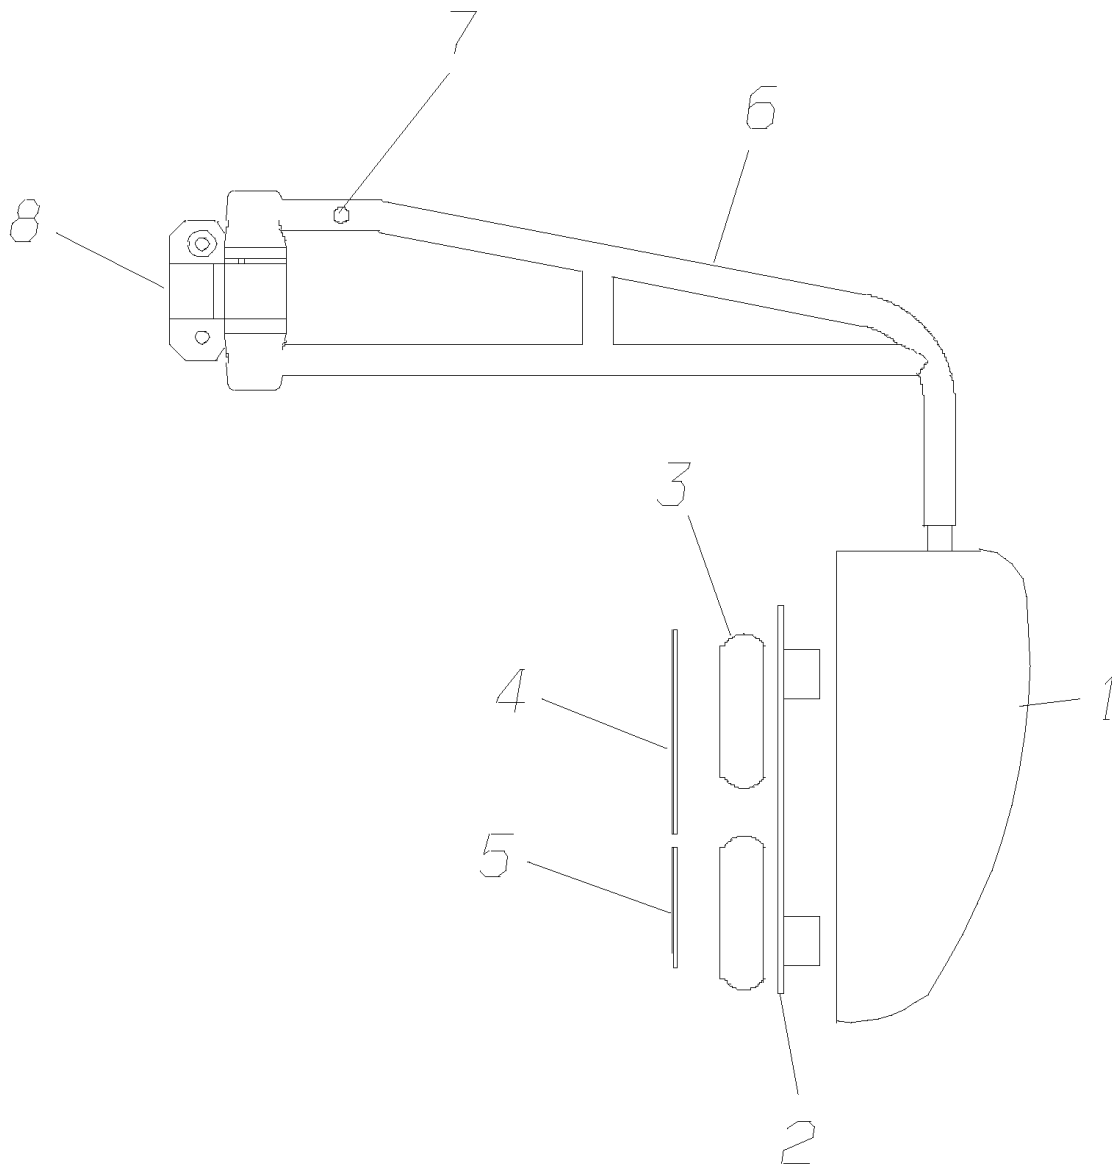

Models: C4RE
EXTERIOR
PASSENGER SIDE
HEATED/ REMOTE
With: FEATURE 30482-05

Key	PartNumber	Qty	Description	Comment