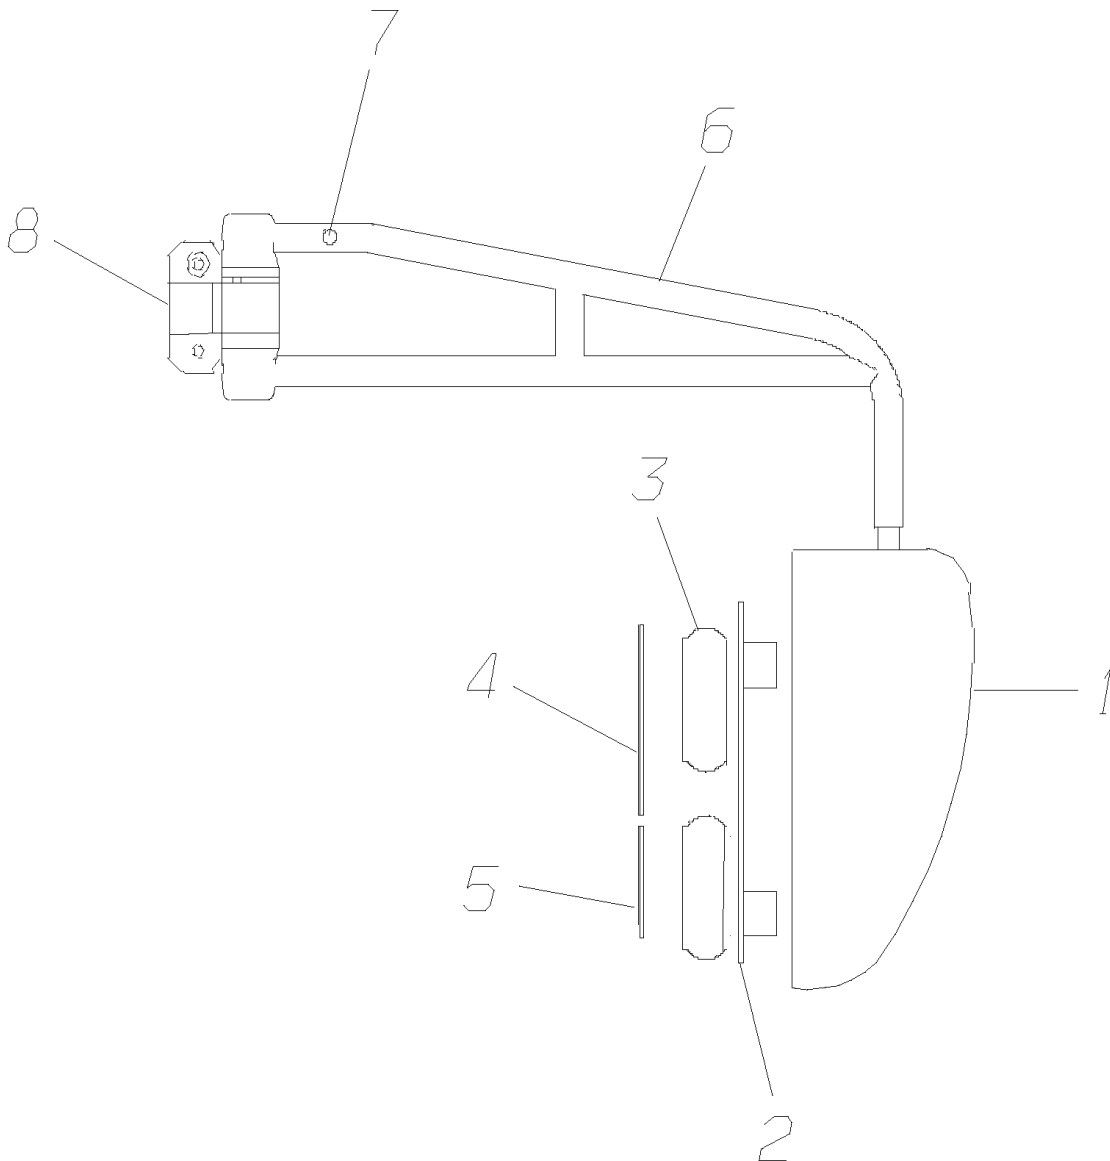

Models: C4RE
EXTERIOR
PASSENGER SIDE
MANUAL
With: FEATURE 30483-11

Key	PartNumber	Qty	Description	Comment