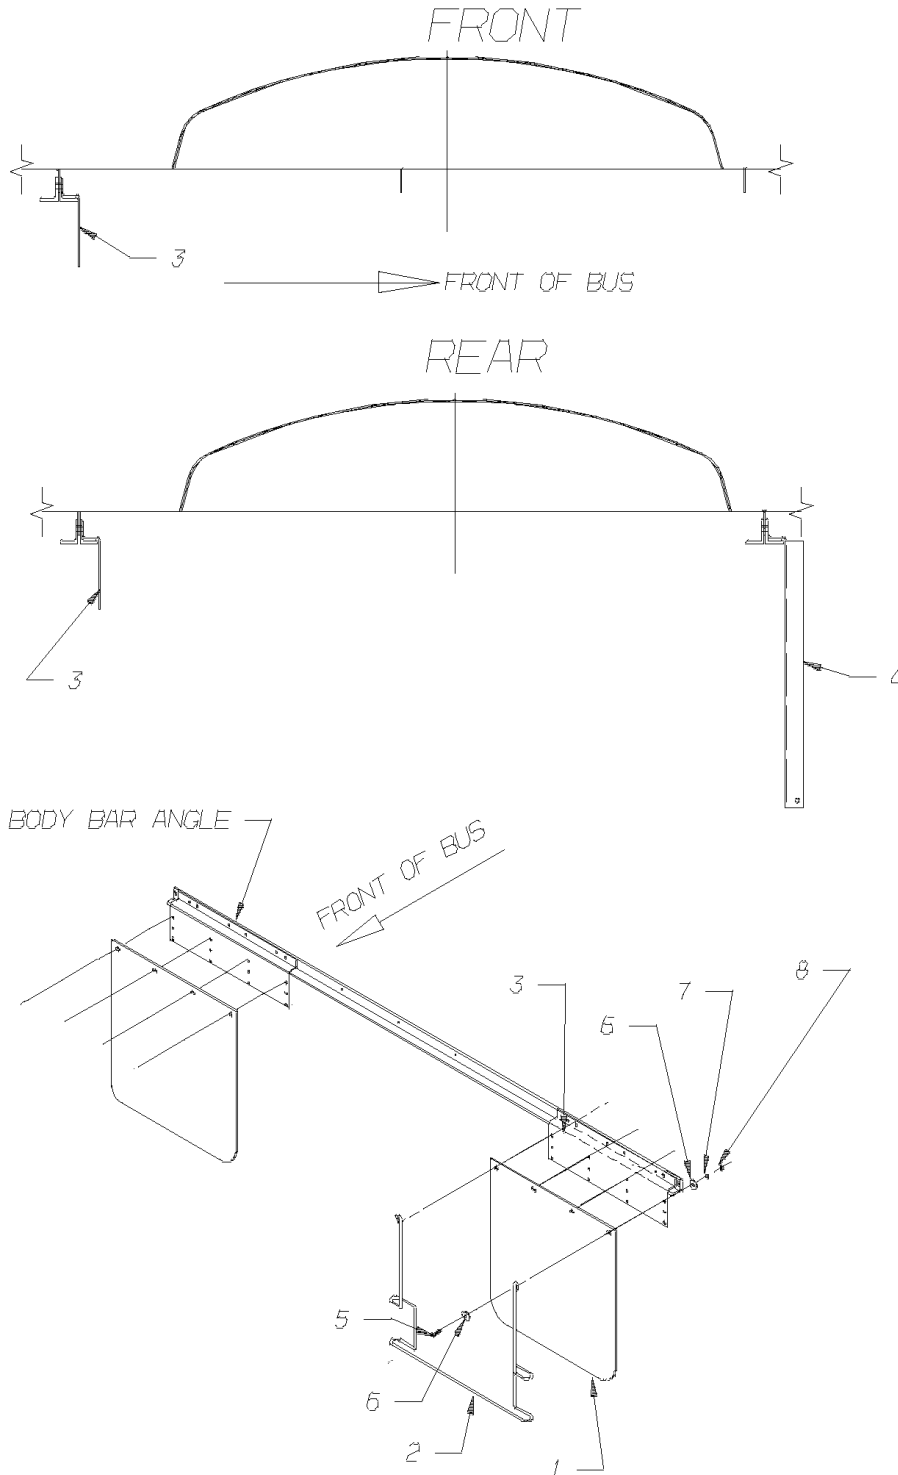

Models: C4RE
MUDFLAPS

Key	PartNumber	Qty	Description	Comment