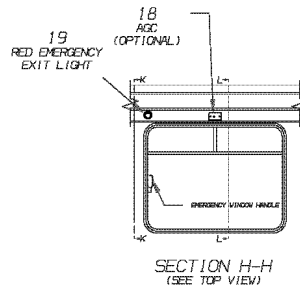

Models: **C4RE**
DESTINATION SIGN, BACKING ALARM HORN, GOOSENECK MICROPHONE

Key	PartNumber	Qty	Description	Comment