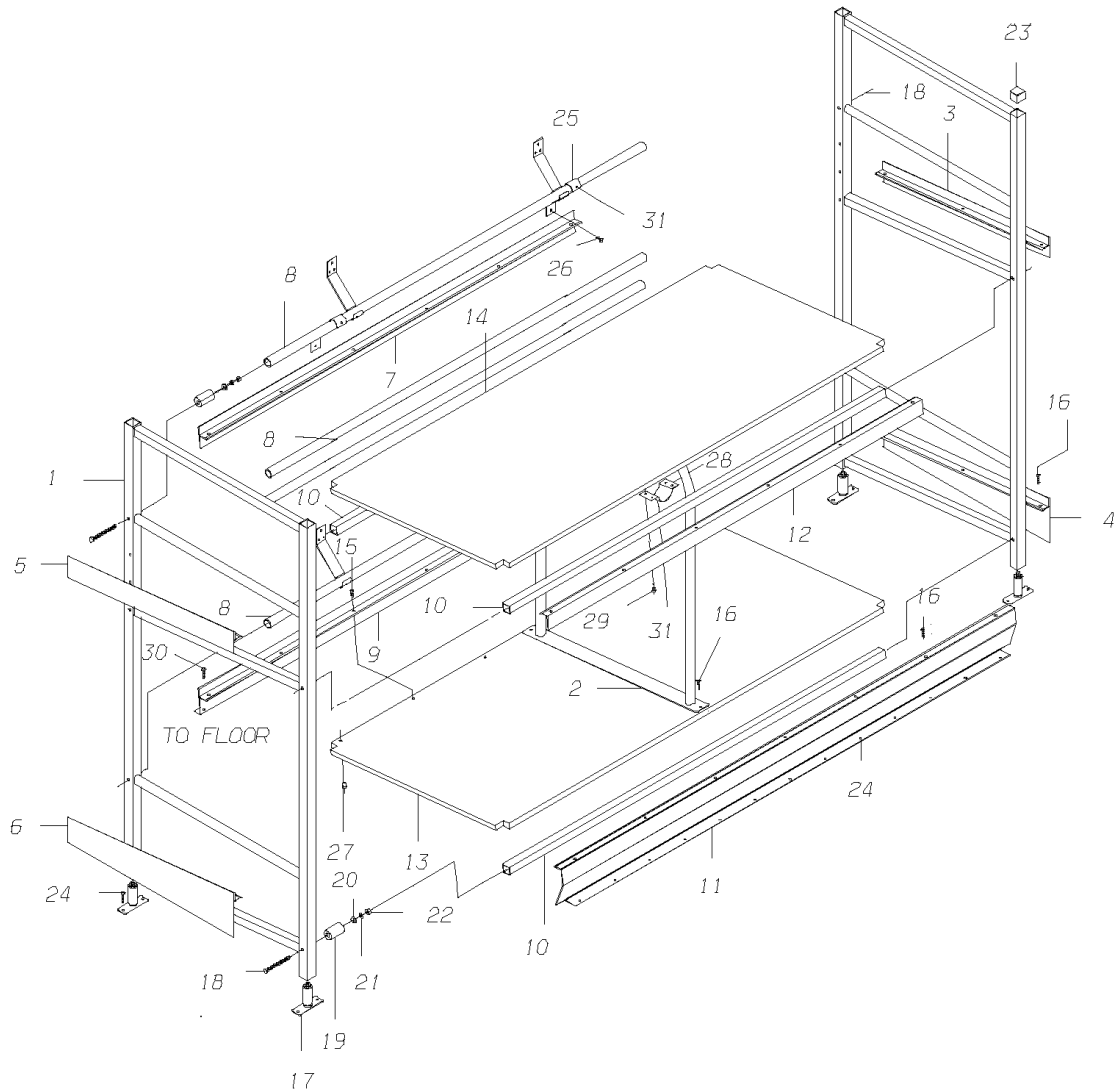

Models: C4RE
With: INTERIOR LUGGAGE RACK
FEATURE 30935-01

Key	PartNumber	Qty	Description	Comment