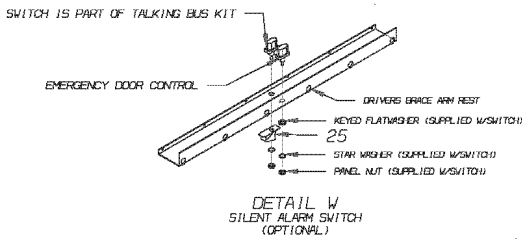

Models: **C4RE**
DESTINATION SIGN, BACKING ALARM HORN, GOOSENECK MICROPHONE

Key	PartNumber	Qty	Description	Comment