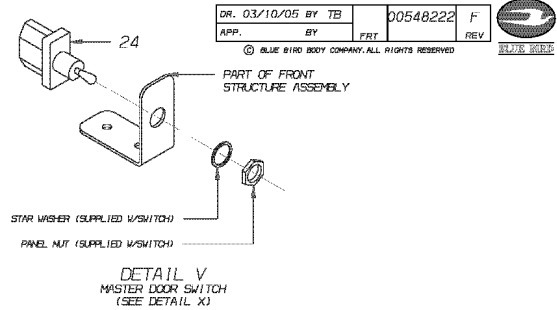

Models: **C4RE**
DESTINATION SIGN, BACKING ALARM HORN, GOOSENECK MICROPHONE

Key	PartNumber	Qty	Description	Comment