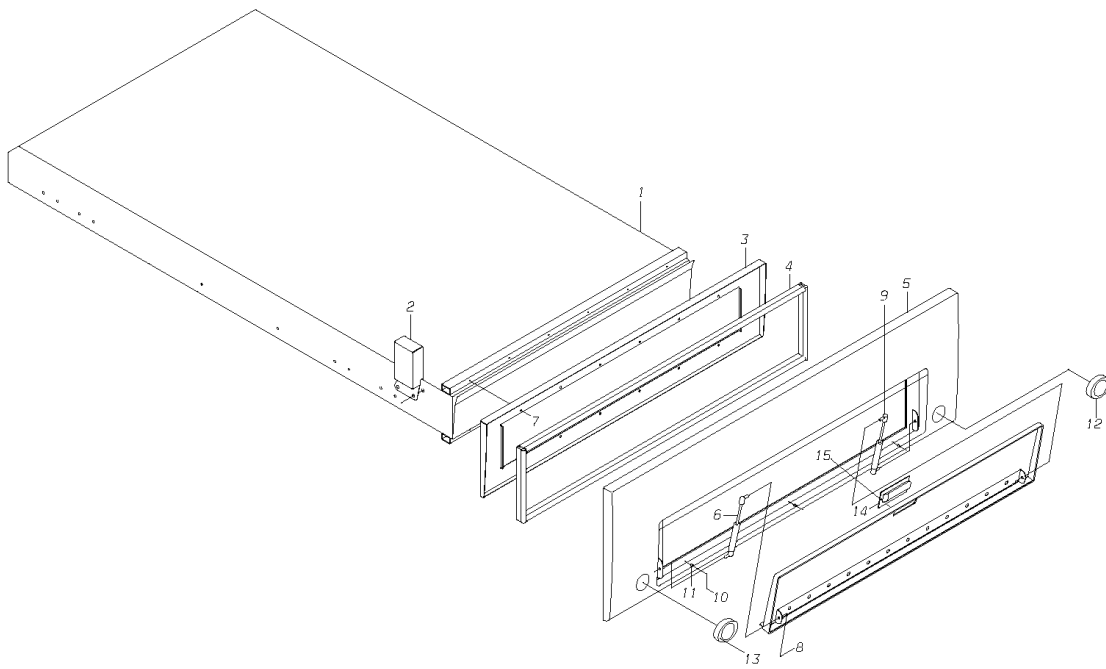

Models: C4RE
LIFT
RICON
RICON SKIRT LIFT
With: FEATURE 38120-01

Key	PartNumber	Qty	Description	Comment