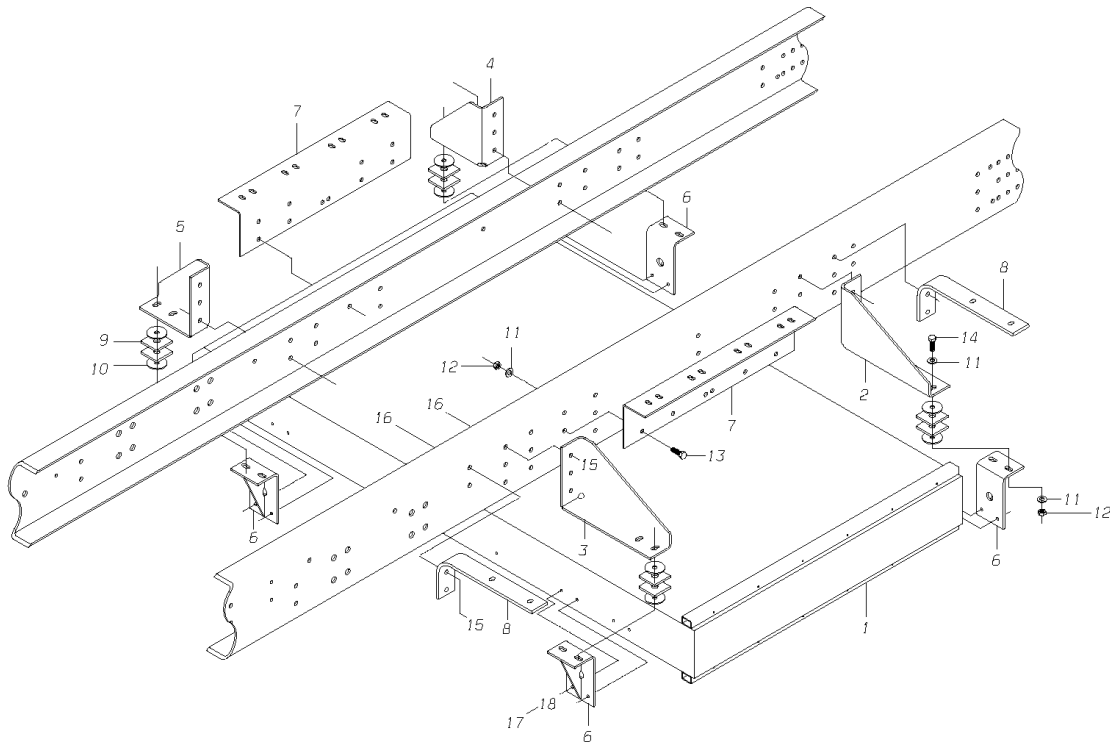

Models: C4RE
LIFT
RICON
With: WHEELCHAIR LIFT, RICON, UNDERFLOOR
FEATURE 38120-01

Key	PartNumber	Qty	Description	Comment