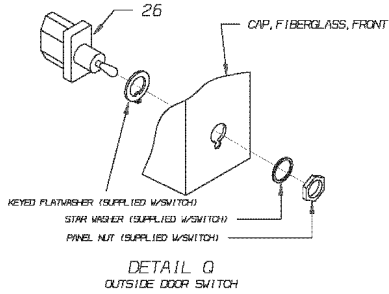

Models: **C4RE**
DESTINATION SIGN, BACKING ALARM HORN, GOOSENECK MICROPHONE

Key	PartNumber	Qty	Description	Comment