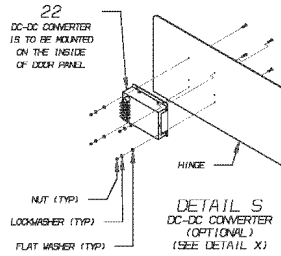

Models: **C4RE**
DESTINATION SIGN, BACKING ALARM HORN, GOOSENECK MICROPHONE

Key	PartNumber	Qty	Description	Comment