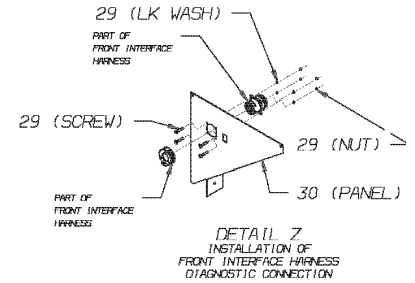

Models: **C4RE**
DESTINATION SIGN, BACKING ALARM HORN, GOOSENECK MICROPHONE

Key	PartNumber	Qty	Description	Comment