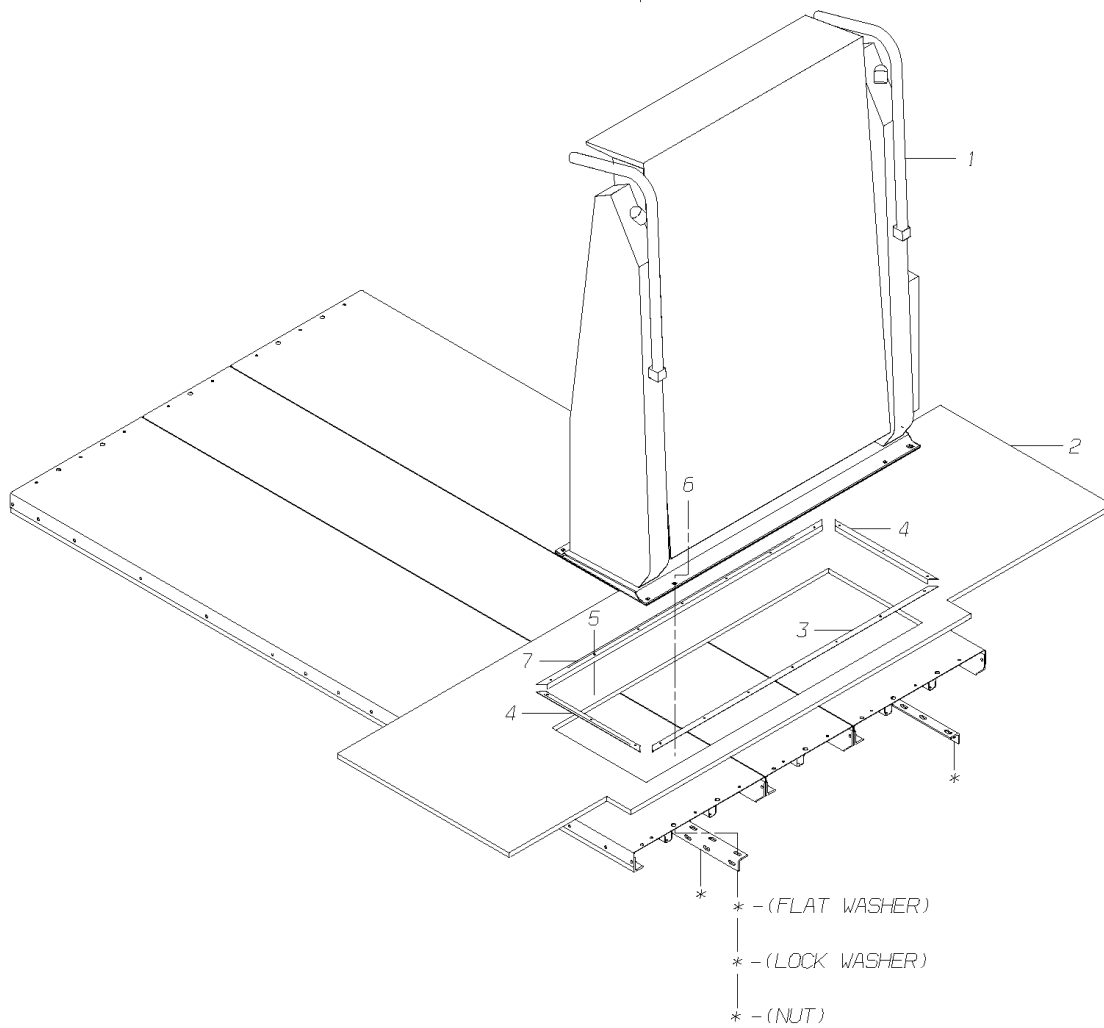

Models: C4RE
LIFT
BRAUN
PLATFORM
With: FEATURE 30192-15

Key	PartNumber	Qty	Description	Comment