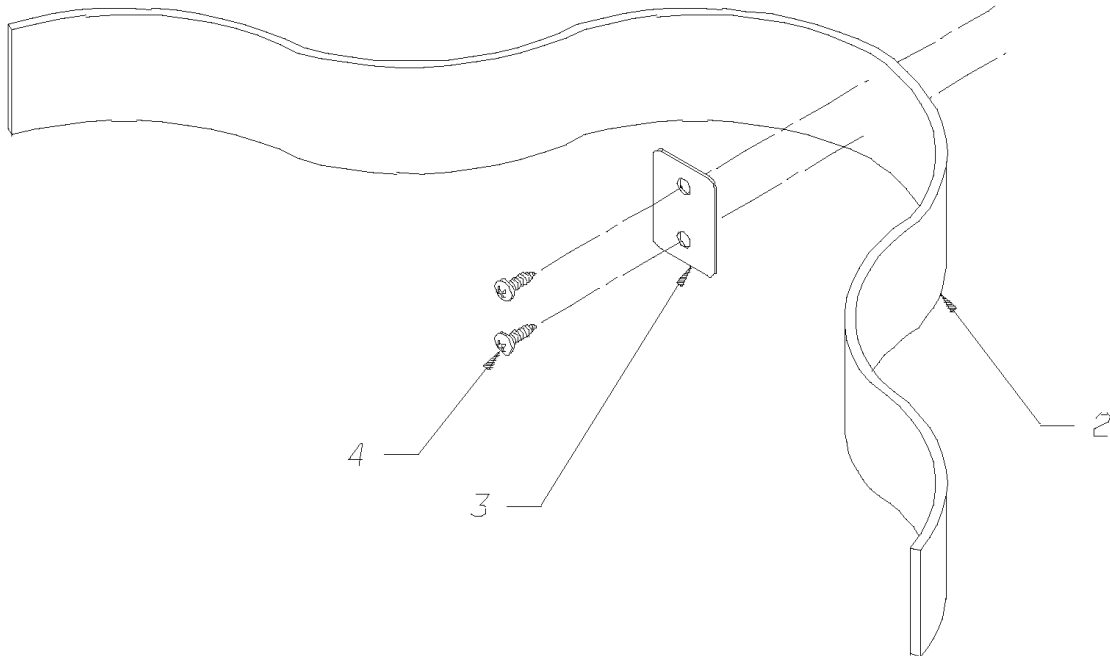

Models: C4RE
COAT HOOK, DRIVER'S

Key	PartNumber	Qty	Description	Comment

SUPPLIED WITH COAT HOOK