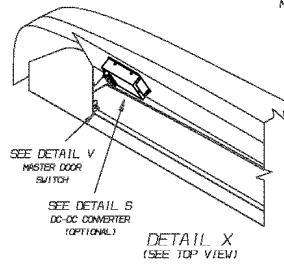

Models: **C4RE**
DESTINATION SIGN, BACKING ALARM HORN, GOOSENECK MICROPHONE

Key	PartNumber	Qty	Description	Comment