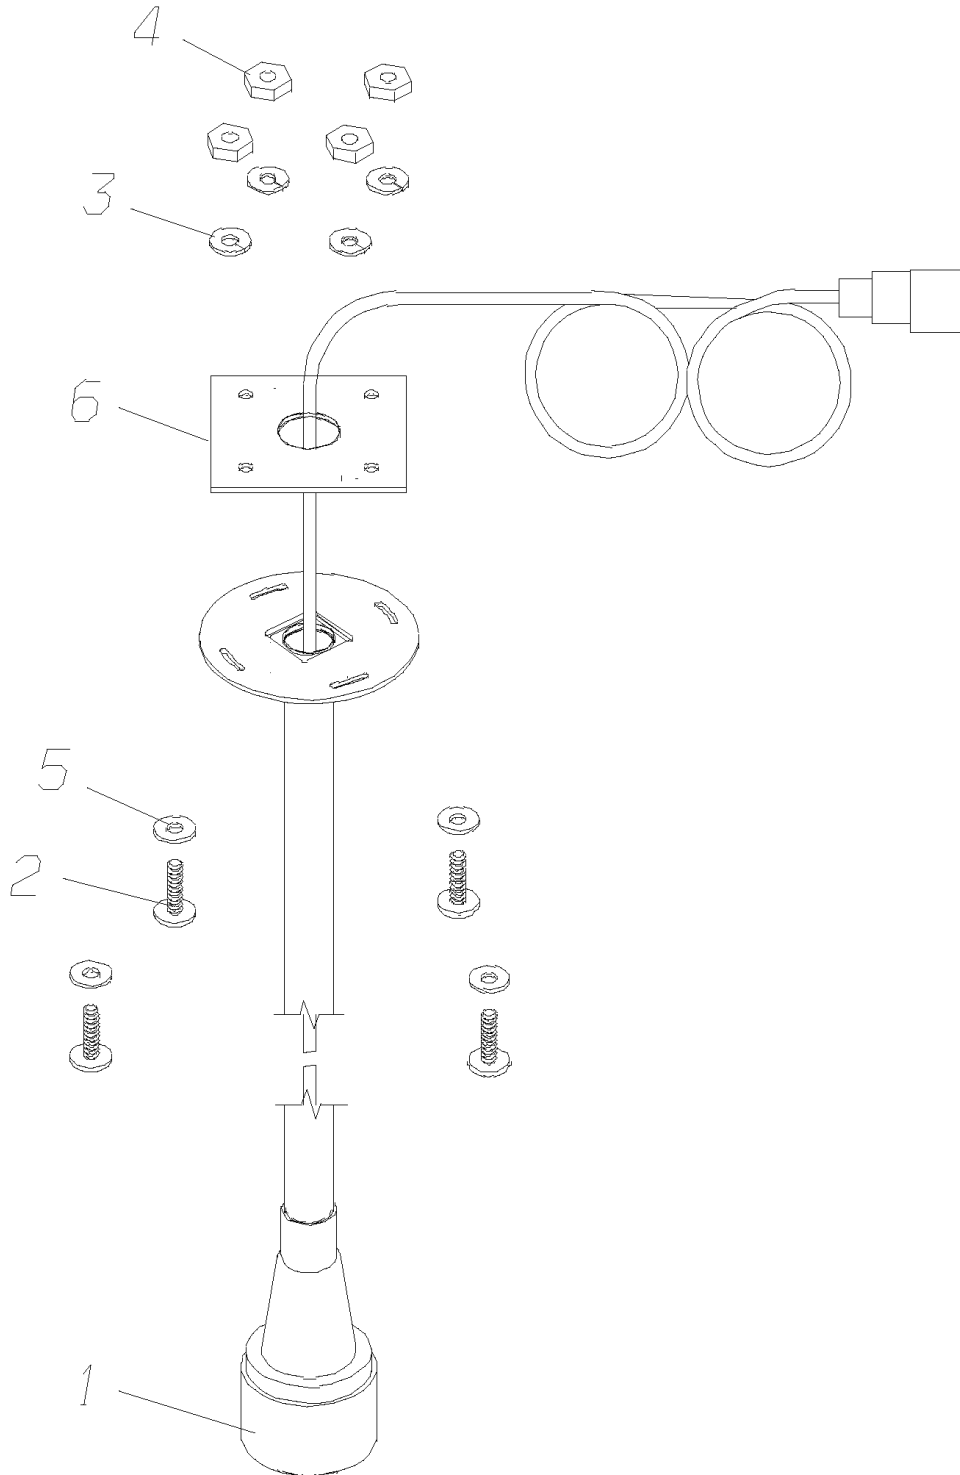

Models: C4RE
GOOSENECK MIC, REI
With: FEATURE 30260-12, -13, 31140-03

Key	PartNumber	Qty	Description	Comment