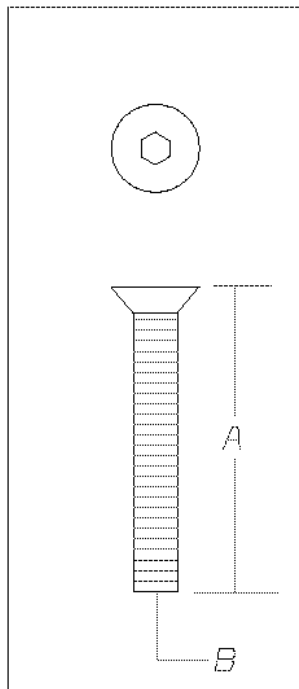

Body

470 Hardware

SCREW CHART

COUNTERSUNK FLATHEAD

Models: AAFE, AARE, A1VC, A3FE, A3RE, B1VC, B2VC, B4RE, C1FE, C4RE, CSER, CSEV, CSFE, CSRE, GMCV, GPWB, MBWB, Q4RE, QBEV, QBRE, R3RE, SAFE, SARE, SBCV, SCFE, SCRE, STFE, STRE, T2RE
SCREW CHART
COUNTERSUNK FLATHEAD

Key	PartNumber	Qty	Description	Comment
-----	------------	-----	-------------	---------

DR. 8/28/96	BY LMS	A	1752807	F
APP. 8/28/96	BY AB	FRT		REV

© BLUE BIRD BODY COMPANY. ALL RIGHTS RESERVED

Models: AAFE, AARE, A1VC, A3FE, A3RE, B1VC, B2VC, B4RE, C1FE, C4RE, CSER, CSEV, CSFE, CSRE, GMCV, GPWB, MBWB, Q4RE, QBEV, QBRE, R3RE, SAFE, SARE, SBCV, SCFE, SCRE, STFE, STRE, T2RE
SCREW CHART
COUNTERSUNK FLATHEAD

Key	PartNumber	Qty	Description	Comment
	1404334		SCREW,ALLEN,M8-1.25 X 25	
	1404334		SCREW,ALLEN,M8-1.25 X 25	
	1419993	2.7	SCREW,ALLEN,5/16 X 2 3/4 CSK,FLAT HEAD	