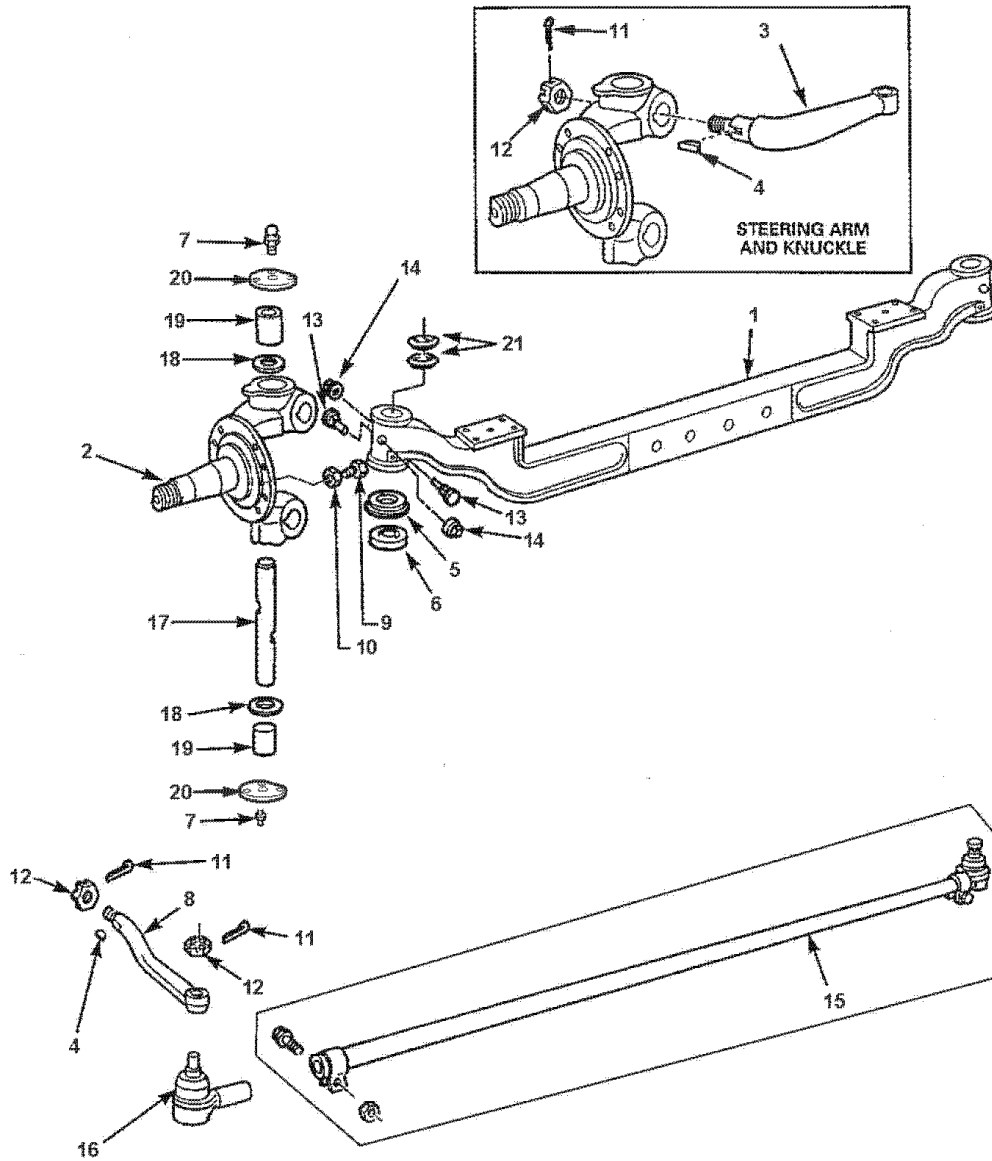

**Chassis**

**010 Axle, Front**

MERITOR  
FF967

*From CSN 30046776 (11/05/01)*

---

Models: A3FE, C3FE, CSFE, CSRE, QBRE, TCFE  
 MERITOR  
 FF967  
 BSN: From CSN 30046776 (11/05/01)

Key	PartNumber	Qty	Description	Comment
-----	------------	-----	-------------	---------

**Models:** A3FE, C3FE, CSFE, CSRE, QBRE, TCFE  
**MERITOR**  
**FF967**  
**BSN:** From CSN 30046776 (11/05/01)

Key	PartNumber	Qty	Description	Comment
1	0043364	1	AXLE CENTER,FF966	SPRING/HENDRICKSON SUSPENSION
1		1		AXLE, CENTER , RIDEWELL SUSP
2	0043311	1	KNUCKLE ASSY,STEERING,BUSHING LH"	
2	0043312	1	KNUCKLE ASSY,STEERING,BUSHING RH"	
2	0043466	1	KNUCKLE ASSY,STEER,BUSHING,LH	
2	0043467	1	KNUCKLE ASSY,STEER,BUSHING,RH	
NI	4280855	2	KIT,REPAIR,KINGPIN,FF967 (SERVICES 1 AXLE)	INCLUDES ITEMS 5, 6, 7, 13, 14, 17, 18, 19, 20, 21
3	0043365	1	ARM,STEER,LH	
4	0041245	3	KEY,ARM,MERITOR	KEY
5	2594950	2	SEAL ASSY,LOWER,STEERING KNUCKLE	
6	0043316	2	BEARING,THRUST,KINGPIN	
7			KIT, FITTING, GREASE	
8	0045520	1	ARM,TIE ROD,LH,MERITOR	
8	0045519	1	ARM,TIE ROD,RH,MERITOR	
8	0045525	1	ARM,TIE ROD,LH,MERITOR	
8	0045524	1	ARM,TIE ROD,RH,MERITOR	
8	0045523	1	ARM,TIE ROD,LH,MERITOR	
8	0045521	1	ARM,TIE ROD,RH,MERITOR	
9	2157386	2	SCREW,STOP	
10	2157394	2	LOCKNUT	
11	2135267	3	PIN,COTTER,STEERING ARM FF-934-NX-8	
12	2600724	2	NUT,STEERING ARM	
12	0041250	1	NUT,SLOTTED,MERITOR	

**Models:** A3FE, C3FE, CSFE, CSRE, QBRE, TCFE  
**MERITOR**  
**FF967**  
**BSN:** From CSN 30046776 (11/05/01)

Key	PartNumber	Qty	Description	Comment
13			KIT, KEY, DRAW	
14			KIT, NUT, DRAW KEY	
15	0045533	1	CROSS TUBE & CLAMP,MERITOR	
15	0043376	1	CROSSTUBE & CLAMP ASSY	
15	0043473	1	TUBE & CLAMP ASSY	
16	4279527	1	END ASSY,CROSSTUBE,LH,FG-941,WLWB	
16	4279535	1	END ASSY,CROSSTUBE,RH,FG-941,WLWB	
17			KIT, KNUCKLE PIN	
18			KIT, GASKET	
19			KIT, BUSHING, KNUCKLE, PIN	
20			KIT, CAP, STEERING KNUCKLE	
21			KIT, SHIM, STEERING KNUCKLE SPACING	