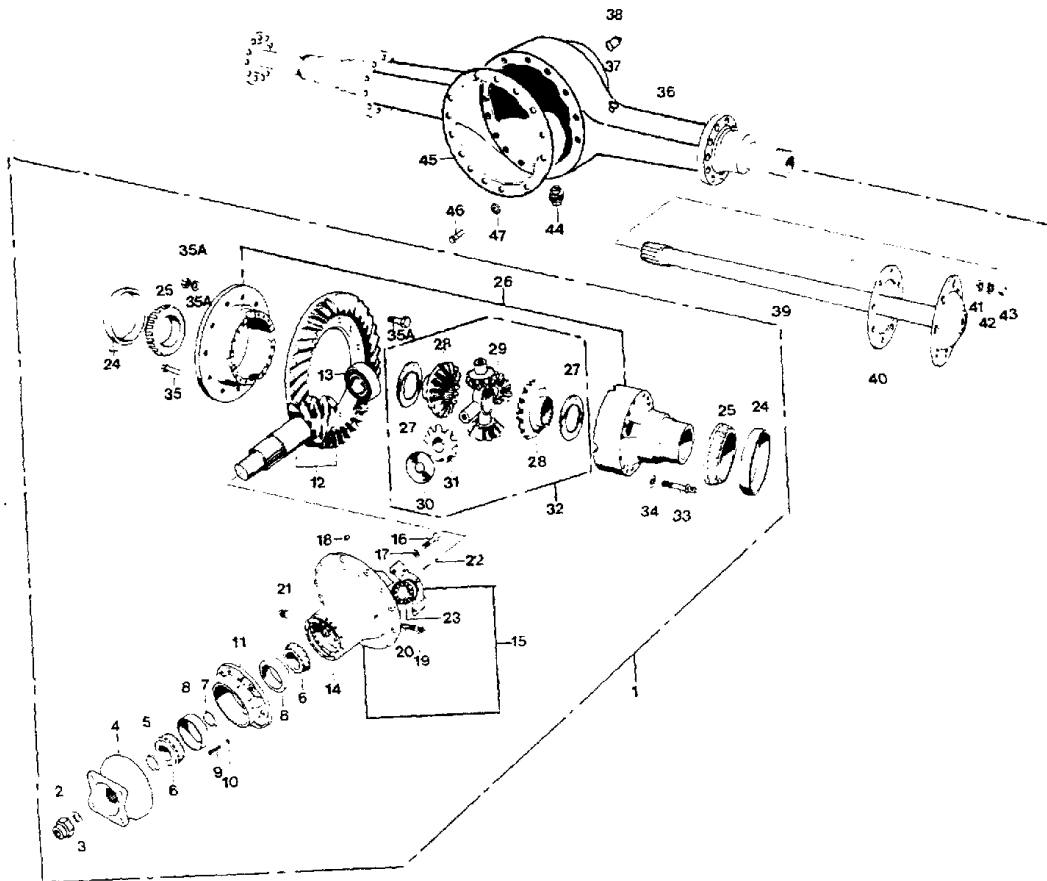

Models: A3FE, A3RE, C3FE, C4RE, CSFE, CSRE, QBRE, TCFE
MERITOR
RS23160
BSN: From CSN 30046776 FE 10096696 RE (11/05/01)

Key	PartNumber	Qty	Description	Comment

DR 6/14/83 BY JET 8002362
APP 11-1-83 BY DVB

© 1983 BLUE BIRD BODY COMPAN
ALL RIGHTS RESERVED