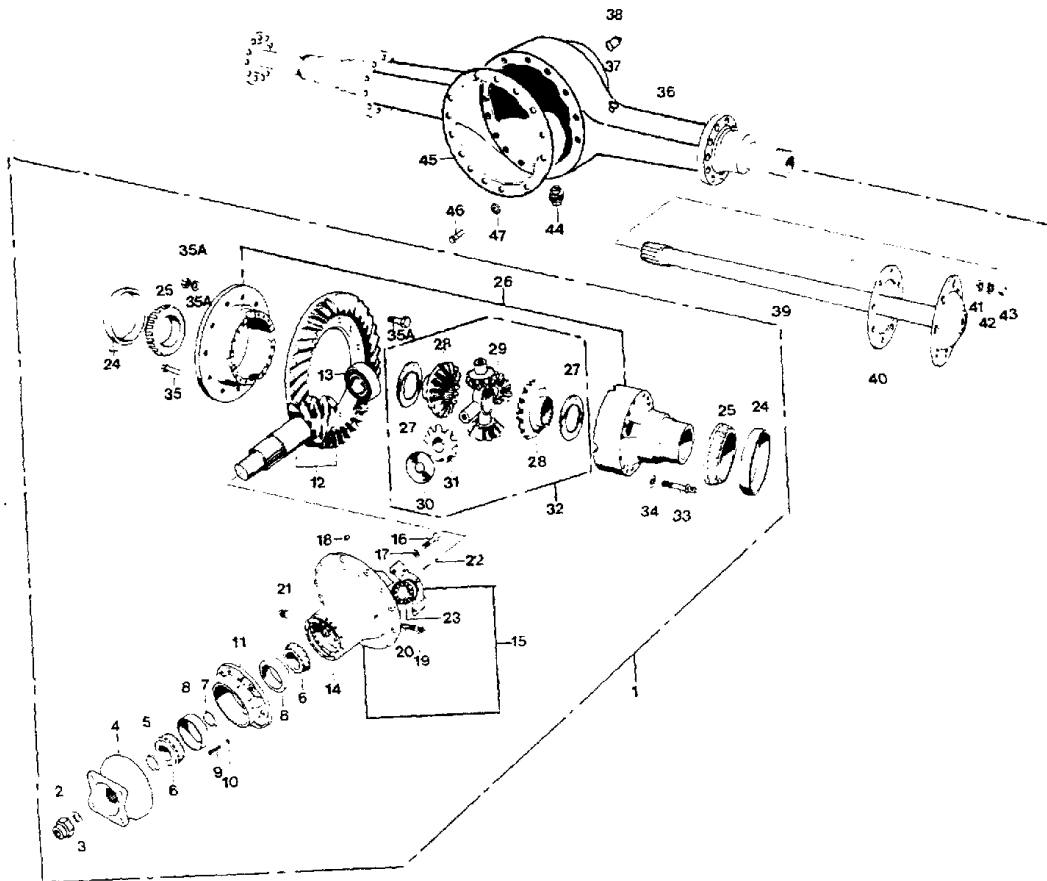

Models: A3FE, A3RE, C3FE, CSFE, CSRE, QBRE, TCFE
MERITOR
RS19144
BSN: From CSN 30046776 FE 10096696 RE (11/05/01)

Key	PartNumber	Qty	Description	Comment

DR 6/14/83 BY JET	8002362
APP 11-1-83 BY DWS	

© 1983 BLUE BIRD BODY COMPANY
ALL RIGHTS RESERVED