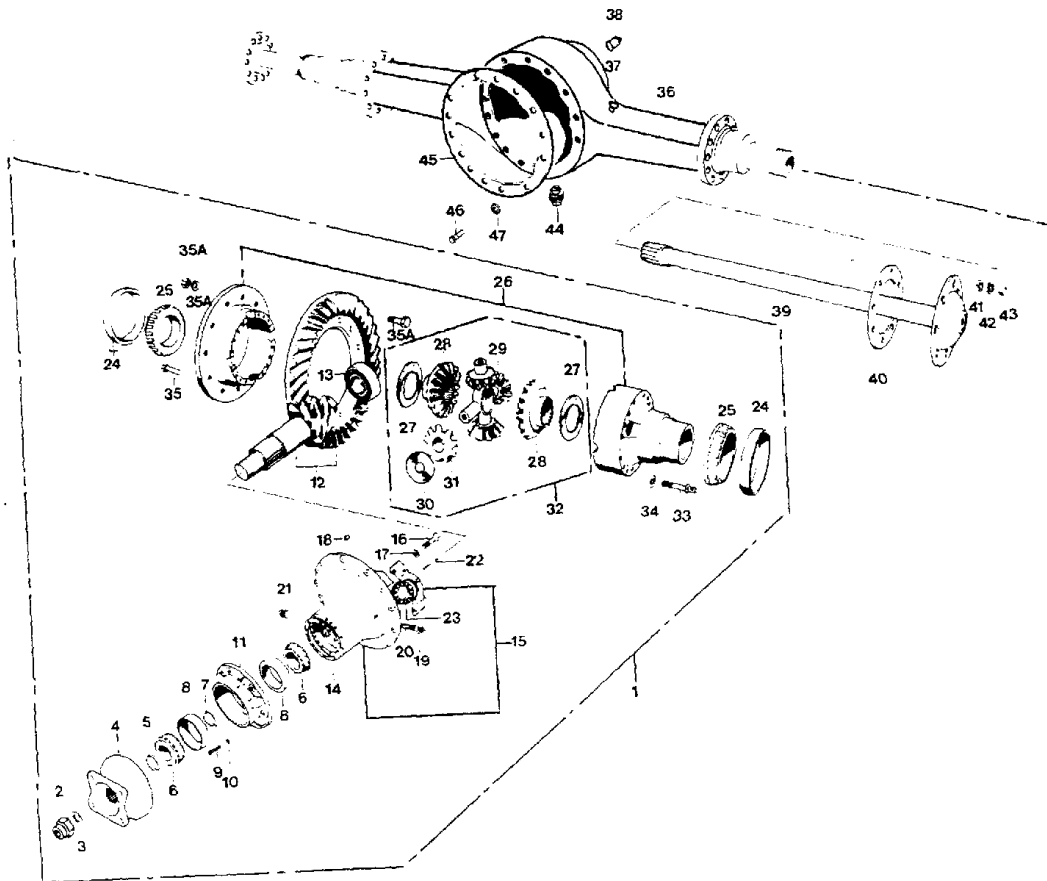

Models: A3FE, A3RE, C3FE, CSFE, CSRE, QBRE, TCFE
MERITOR
RS21145
BSN: From CSN 30046776 FE 10096696 RE (11/05/01)

Key	PartNumber	Qty	Description	Comment

DR 6/14/83 BY JET	8002362
APP 11-1-83 BY DWS	

© 1983 BLUE BIRD BODY COMPAN
ALL RIGHTS RESERVED