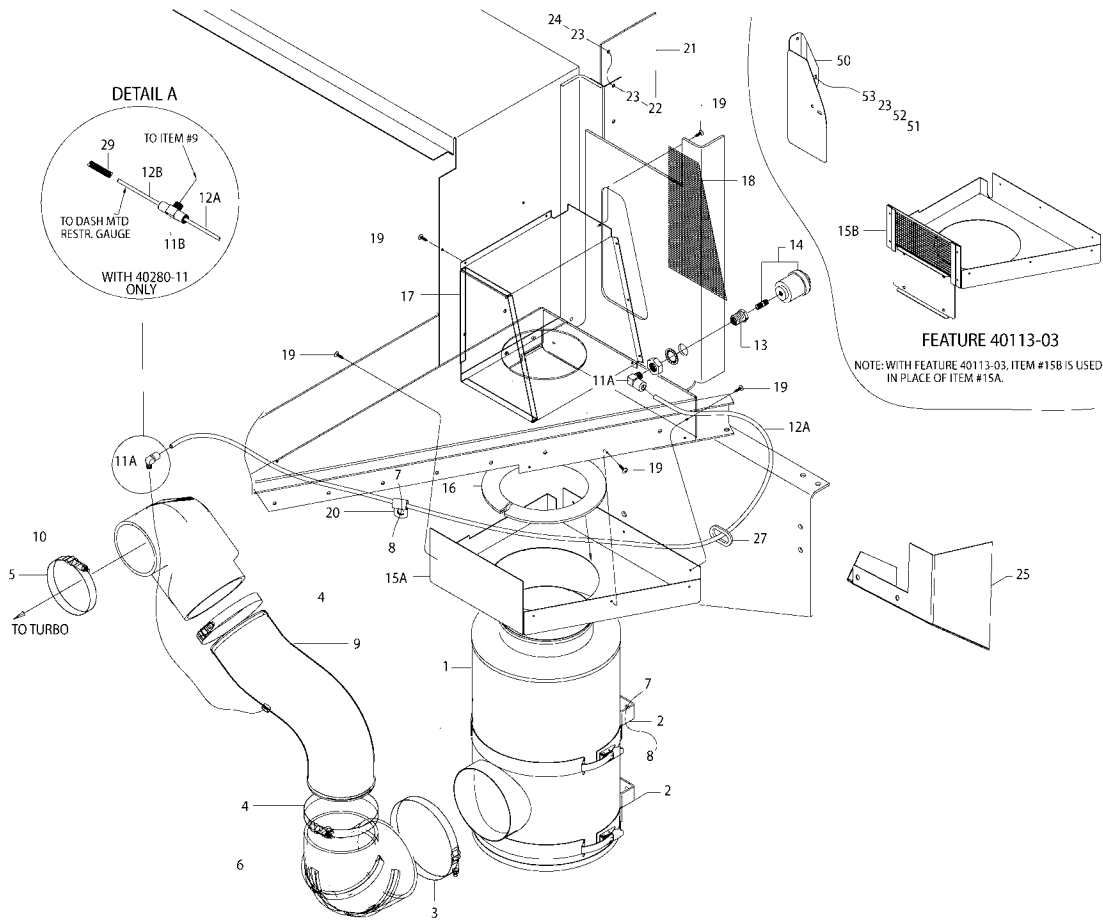

Models: A3FE, C3FE
AIR INTAKE
CUMMINS ISB02
BSN: From CSN F0235405 (05/01/06)
To CSN F0267139

Key	PartNumber	Qty	Description	Comment