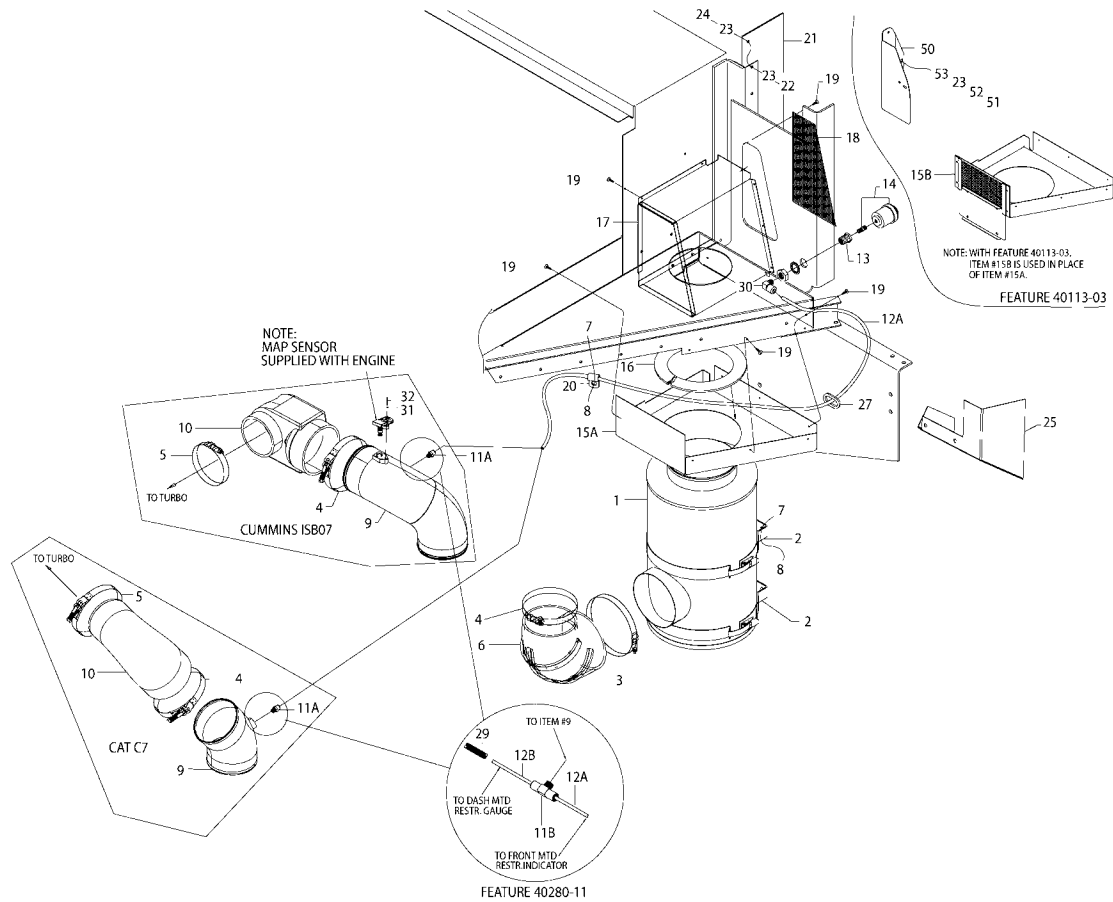

Models: A3FE, C3FE
AIR INTAKE
CUMMINS ISB07
BSN: From CSN F0267140 (01/29/07)

Key	PartNumber	Qty	Description	Comment