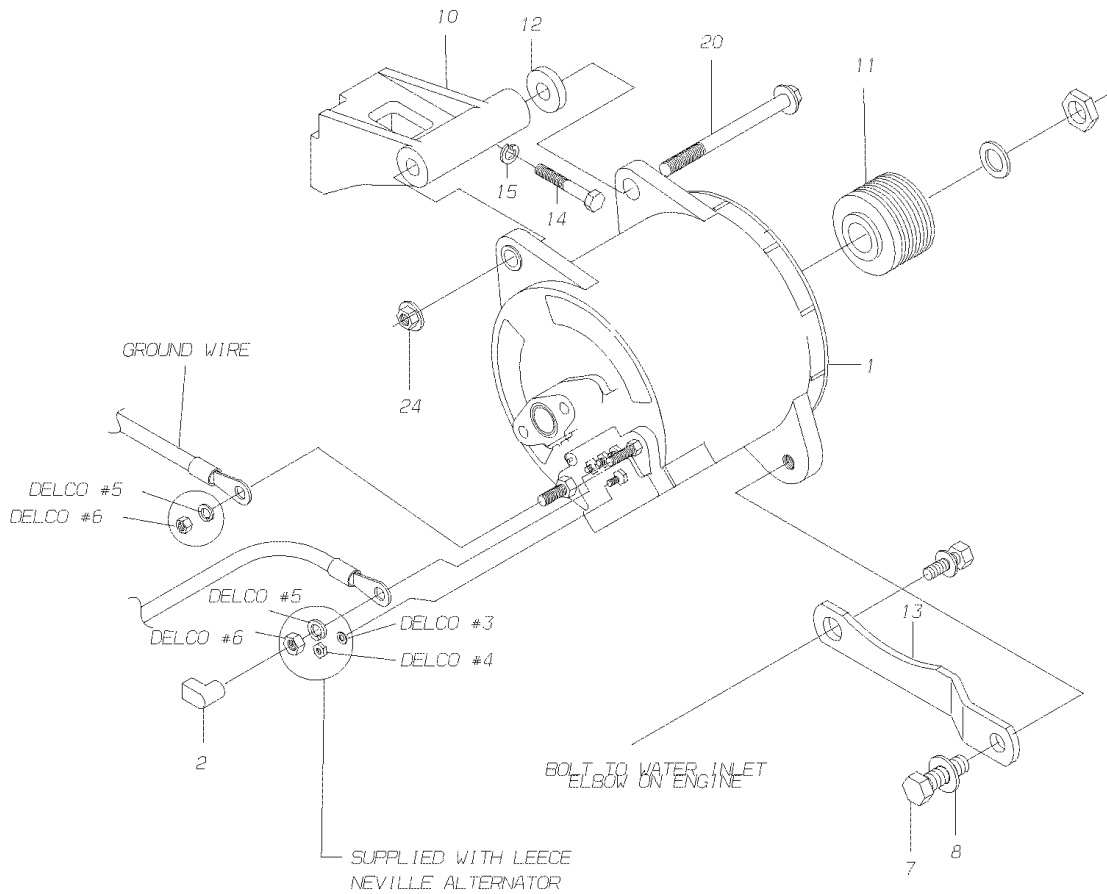

Models: A3FE, A3RE, BBCV, C1FE, C3FE, CSFE, TCFE, TCRE, TSFE
ALTERNATOR
160 AMP, 270 AMP
LEECE-NEVILLE
With: FEATURE 40133-03,-05; 40134-04

Key	PartNumber	Qty	Description	Comment