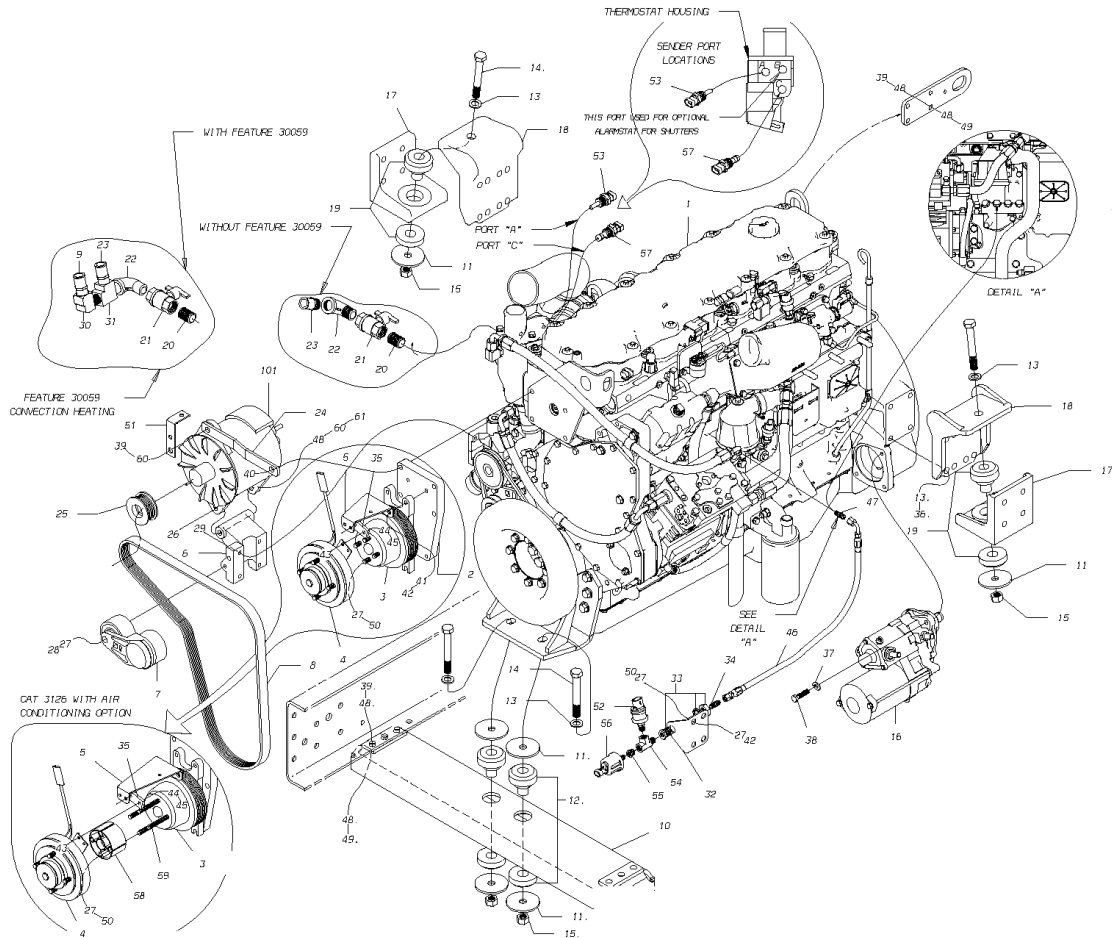

Models: A3FE, C3FE
CAT C7
With: FEATURE 40187-09, -10, -11, -12, -13
To CSN F30180964 (10/31/04)

Key	PartNumber	Qty	Description	Comment