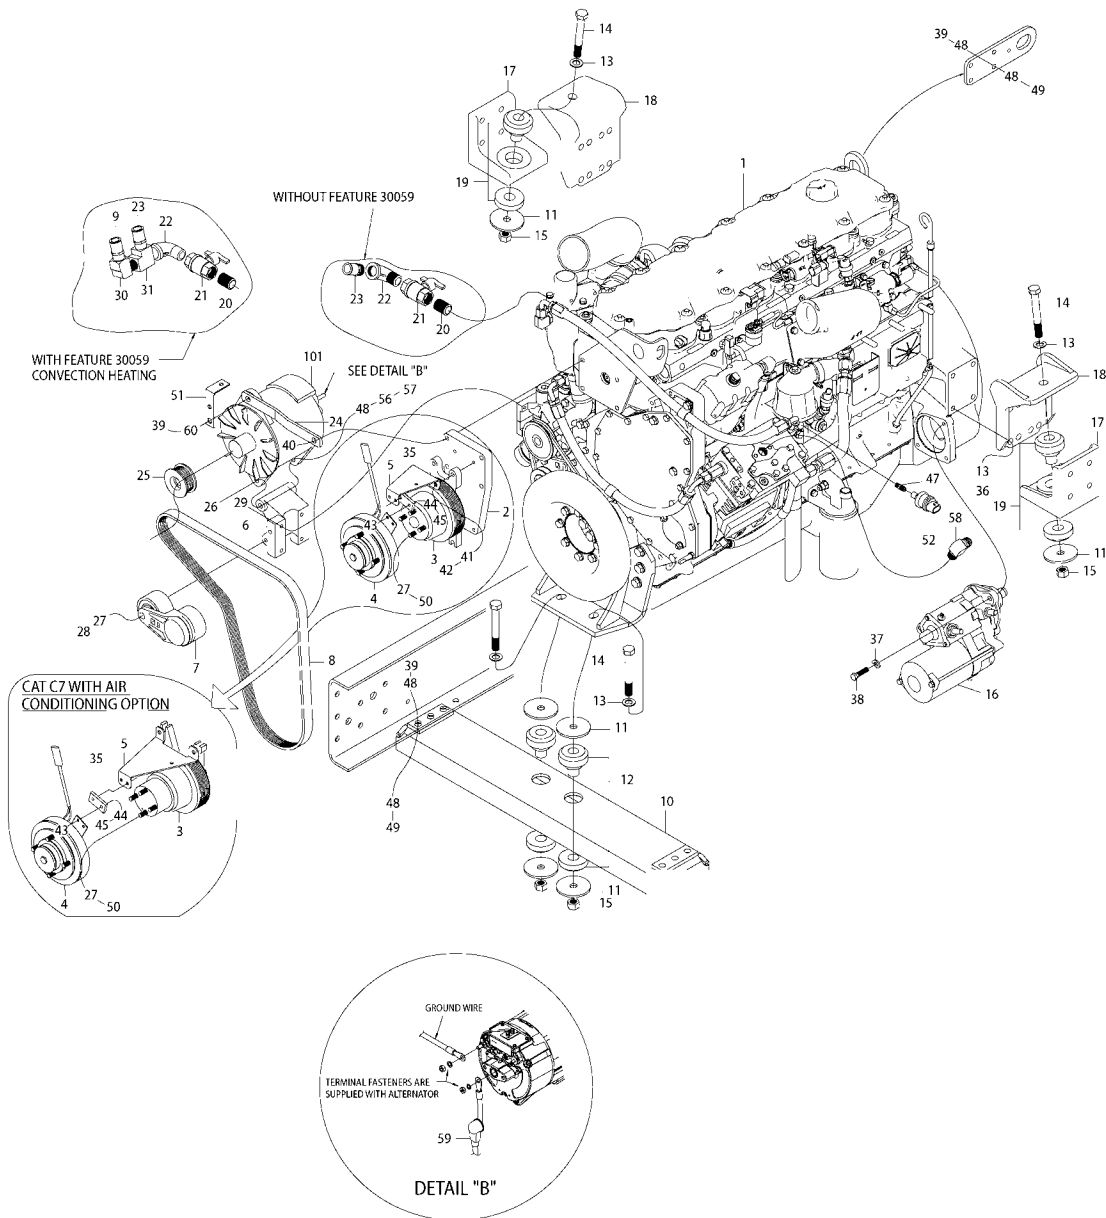

Models: A3FE, C3FE
CAT C7
With: FEATURE 40187-09, -10, -11, -12, -13
BSN: From CSN F10198635 (05/02/05)

Key	PartNumber	Qty	Description	Comment