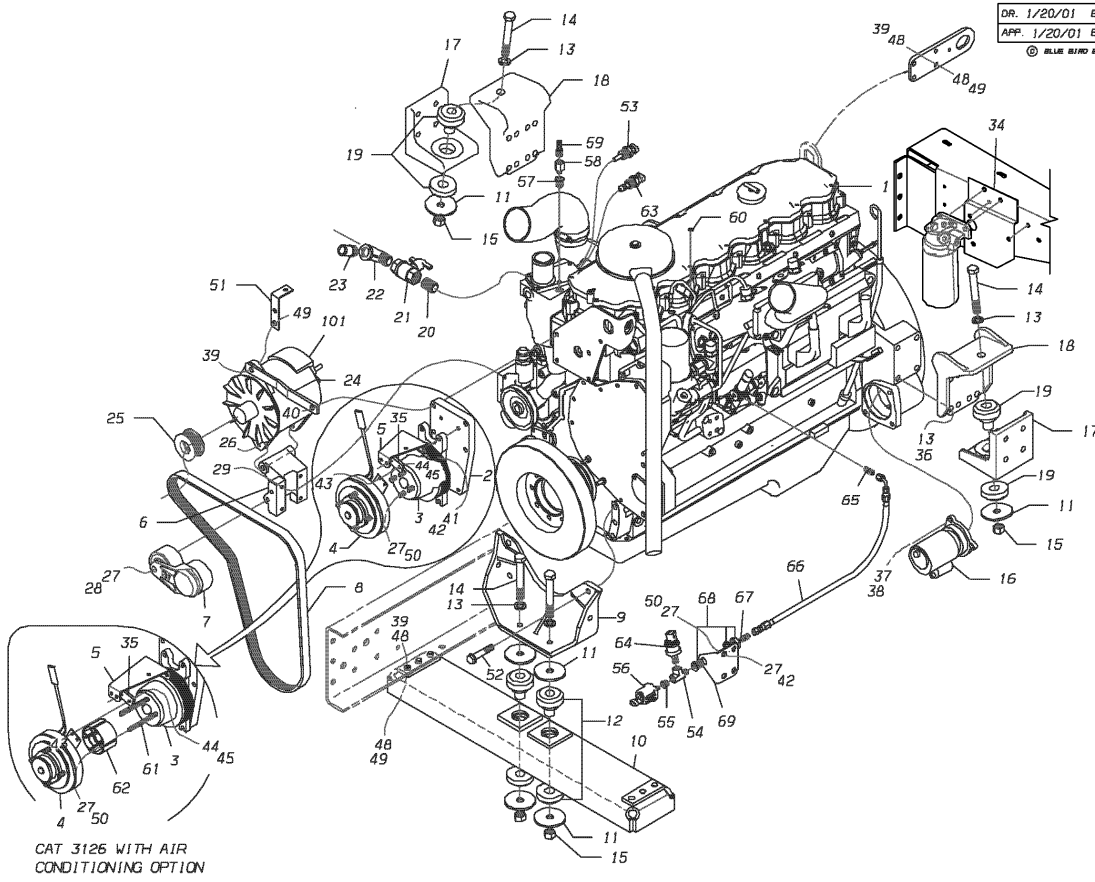

Models: A3FE, C3FE
CAT 3126B
With: FEATURE 40187-01, -02, -03, -04, -05, -06

Key	PartNumber	Qty	Description	Comment

DR. 1/20/01 BY JL	---	1946102	V
APP. 1/20/01 BY PF	FRT		REV

© BLUE BIRD BODY COMPANY. ALL RIGHTS RESERVED

CAT 3126 WITH AIR
CONDITIONING OPTION