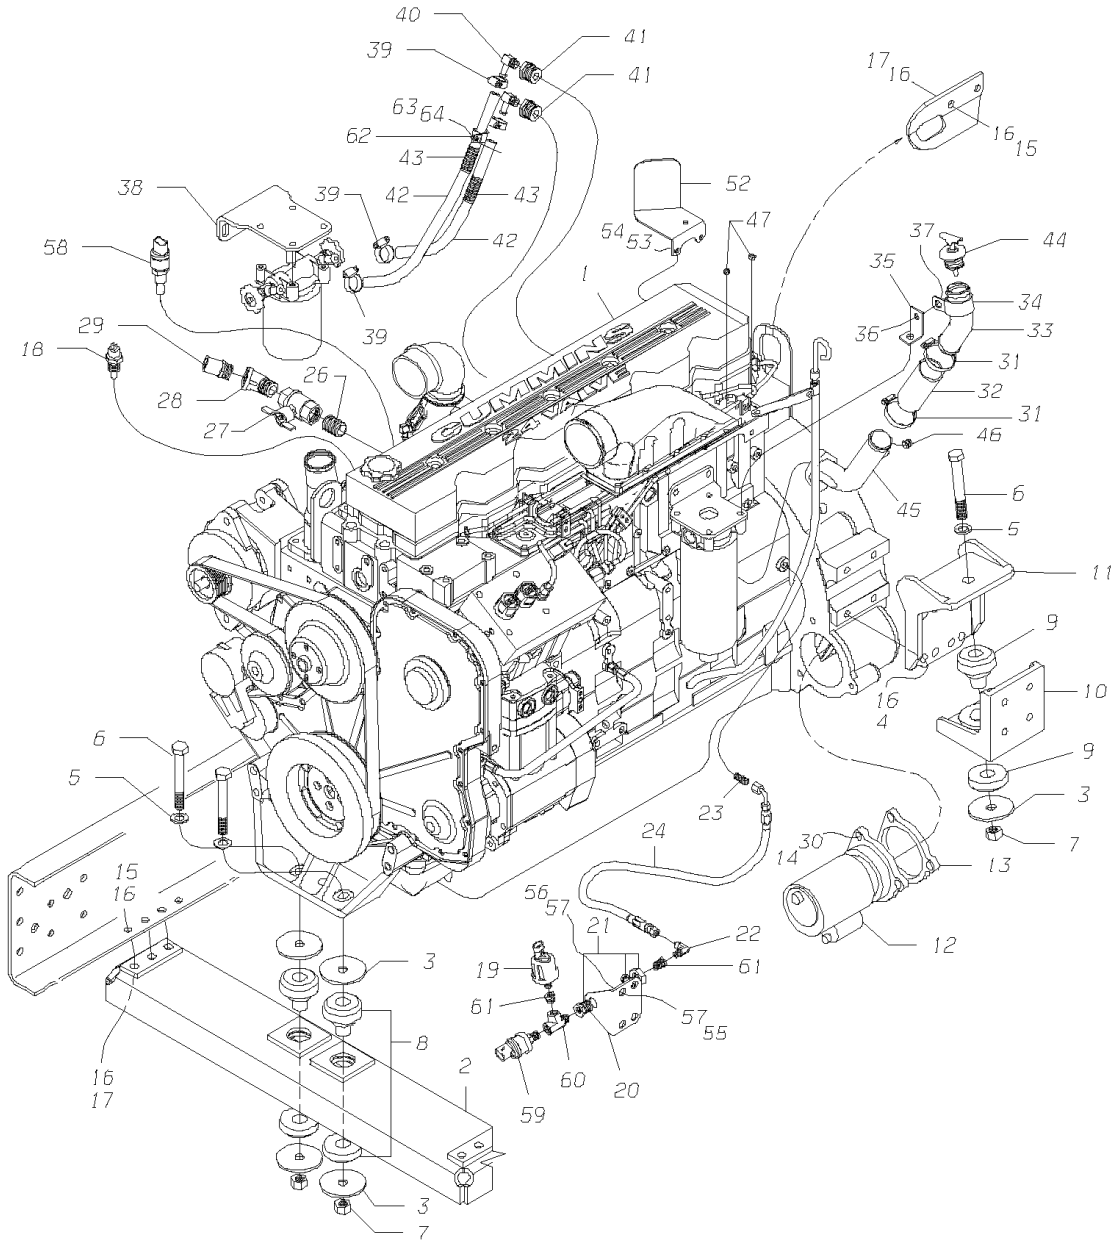

Models: A3FE, C3FE
CUMMINS ISC
With: FEATURE 40184-01, -02, -03, -04, -05

Key	PartNumber	Qty	Description	Comment