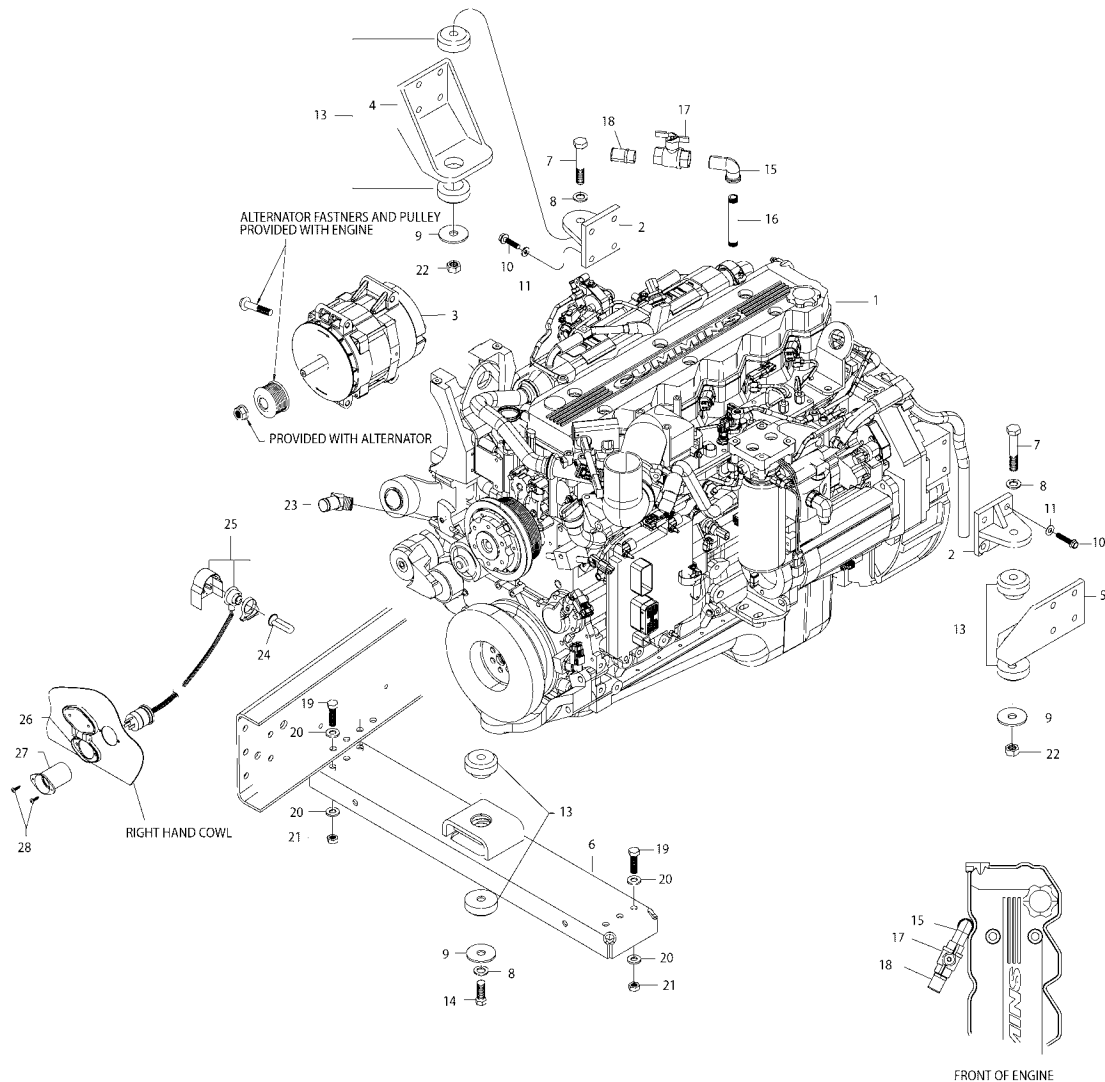

Models: A3FE, C3FE
CUMMINS ISB02
To CSN F0267139

Key	PartNumber	Qty	Description	Comment