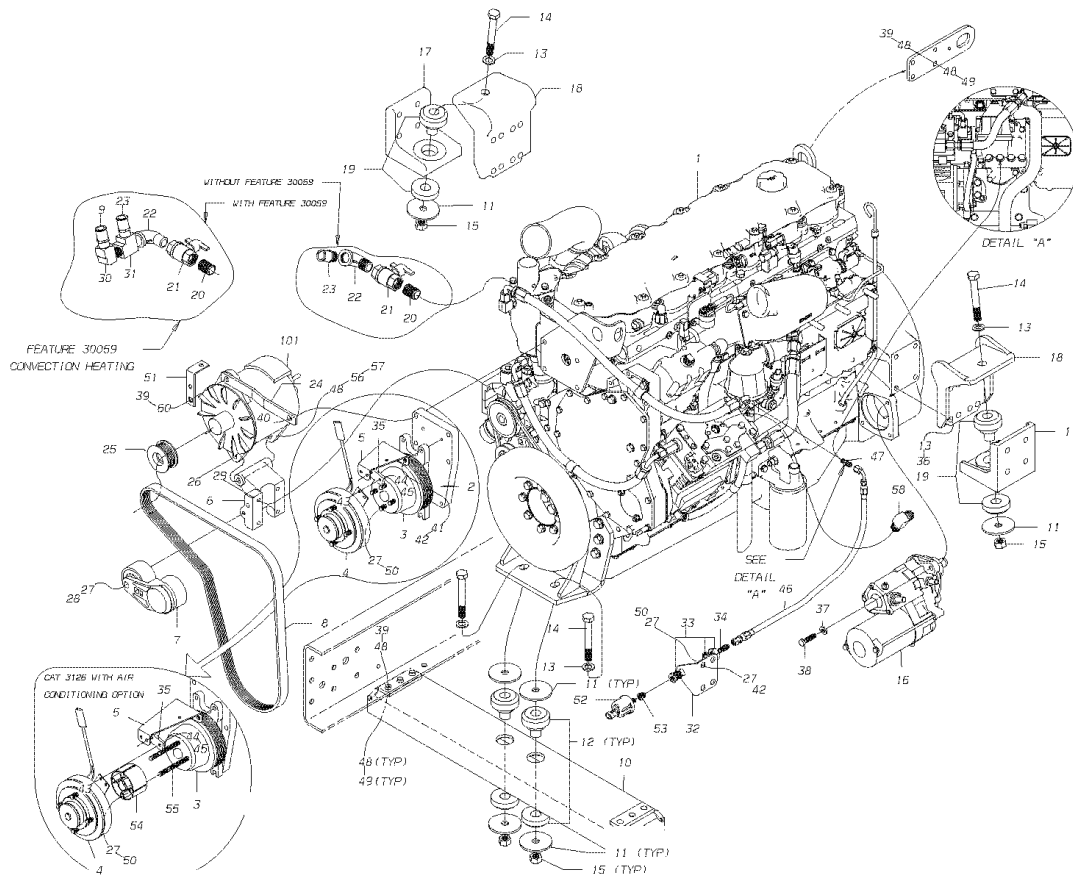

Models: A3FE, C3FE
CAT C7
With: FEATURE 40187-09, -10, -11, -12, -13
BSN: From CSN F30180965 (11/01/04)
To CSN F10198634 (05/01/05)

Key	PartNumber	Qty	Description	Comment