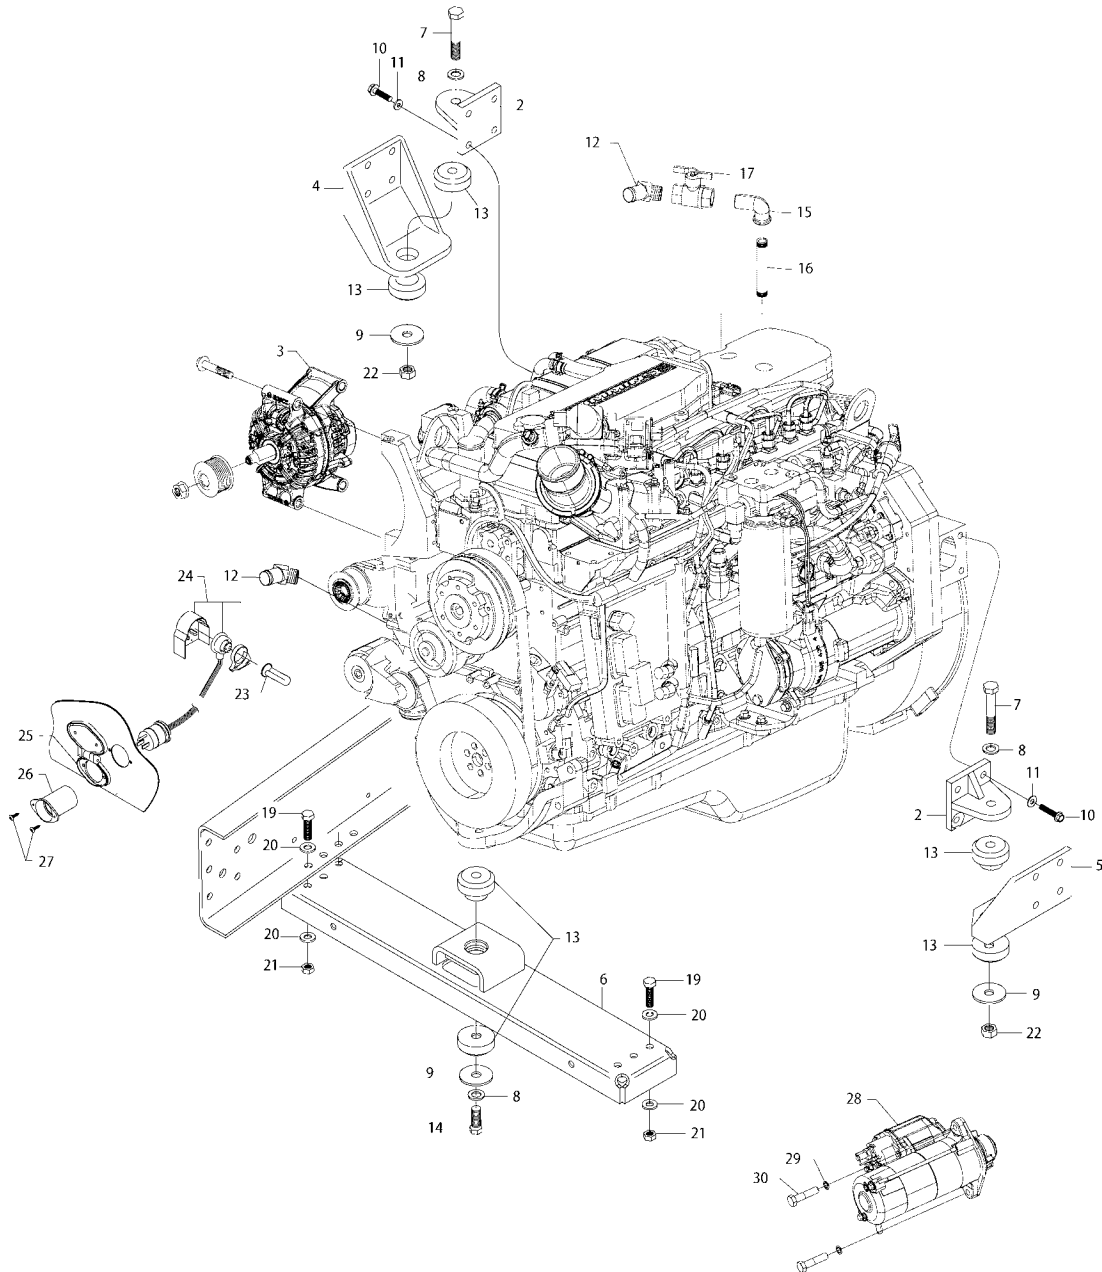

Models: A3FE, C3FE
CUMMINS ISB07
BSN: From CSN F0267140 (01/29/07)

Key	PartNumber	Qty	Description	Comment