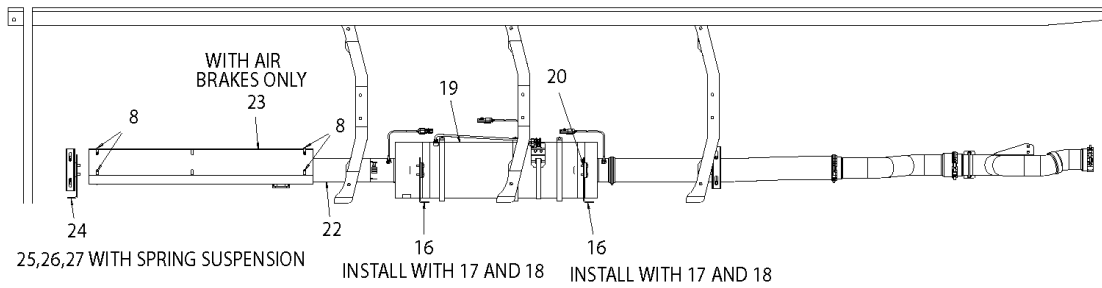

Models: A3FE, C3FE
ISB 07
PRIMARY
169 INCH WHEELBASE

Key	PartNumber	Qty	Description	Comment