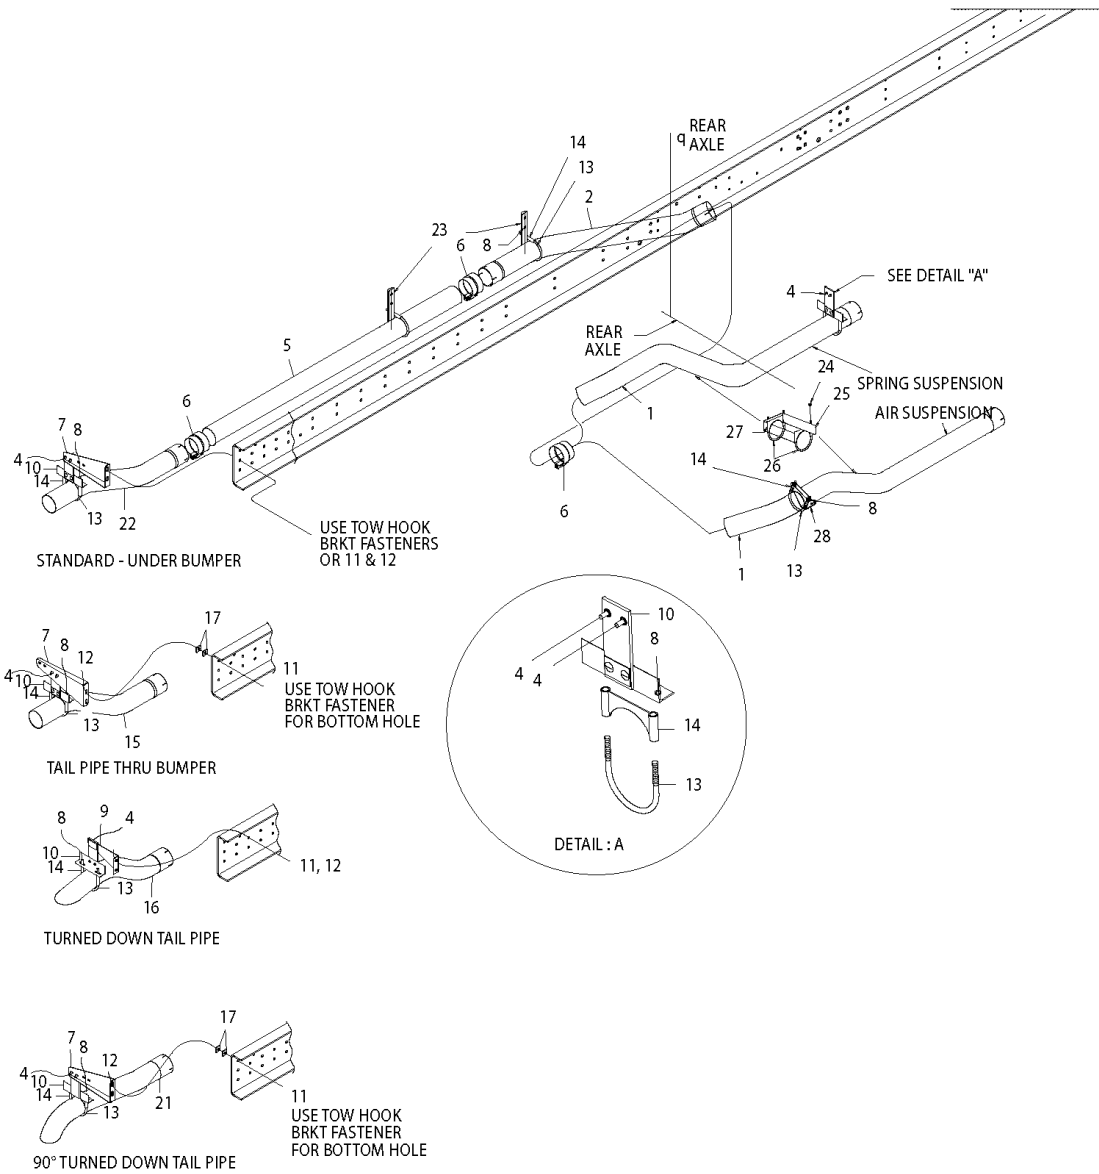

Models: A3FE, C3FE
CAT
C7 07
REAR
With: FEATURE 40216-01,-02,-04,-8

Key	PartNumber	Qty	Description	Comment