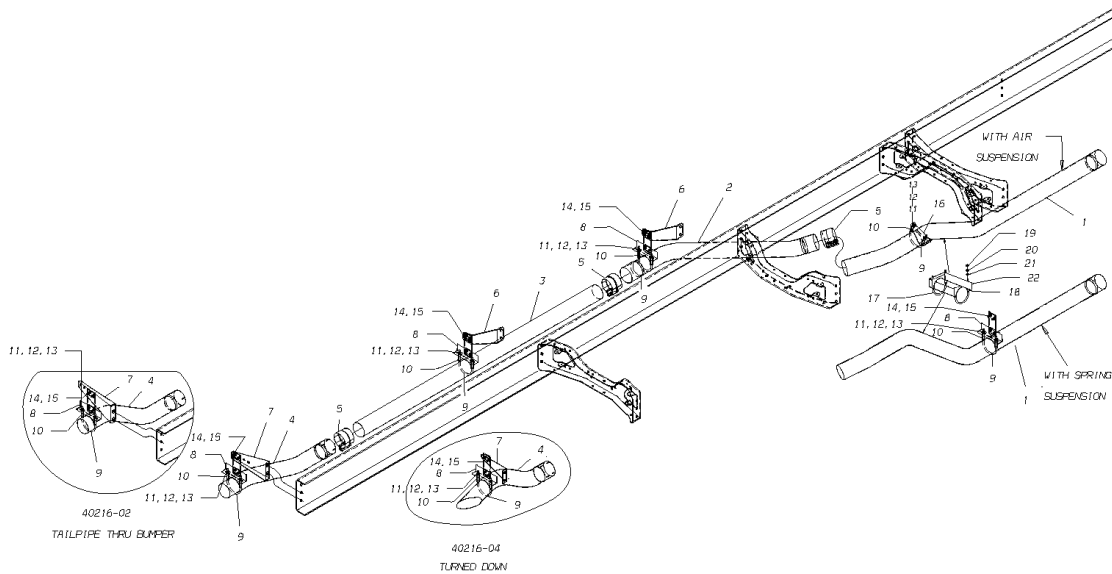

Models: A3FE, C3FE
CAT
C7
UNDER BUMPER, THRU BUMPER
To CSN 08-15-04

Key	PartNumber	Qty	Description	Comment