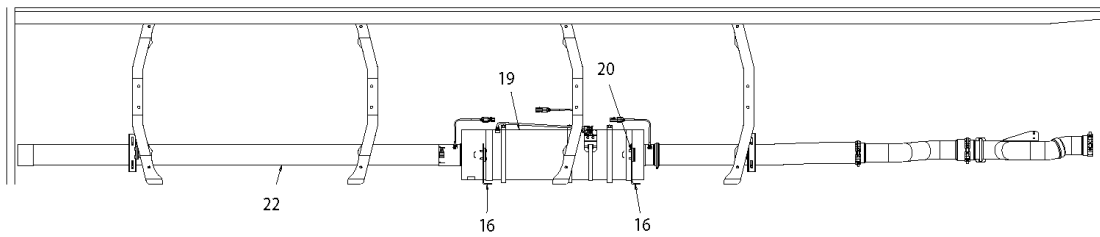

Models: **A3FE, C3FE**
ISB 07
PRIMARY
232 INCH WHEELBASE

Key	PartNumber	Qty	Description	Comment

INSTALL WITH 17 & 18   INSTALL WITH 17 & 18