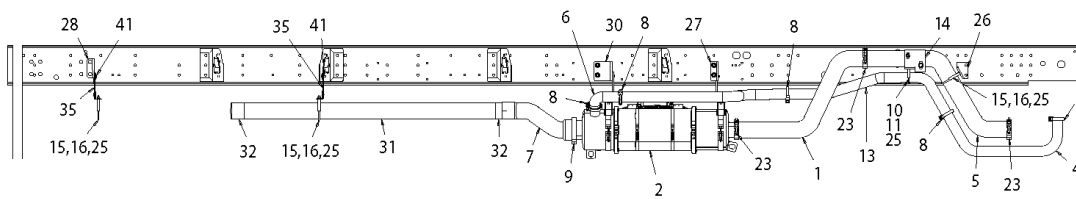

Models: A3FE, C3FE
CAT
C7 07
232 WHEELBASE
PRIMARY

Key	PartNumber	Qty	Description	Comment

INSTALL WITH ITEMS #38,
#39, & #40 WITH SPRING
SUSPENSION.