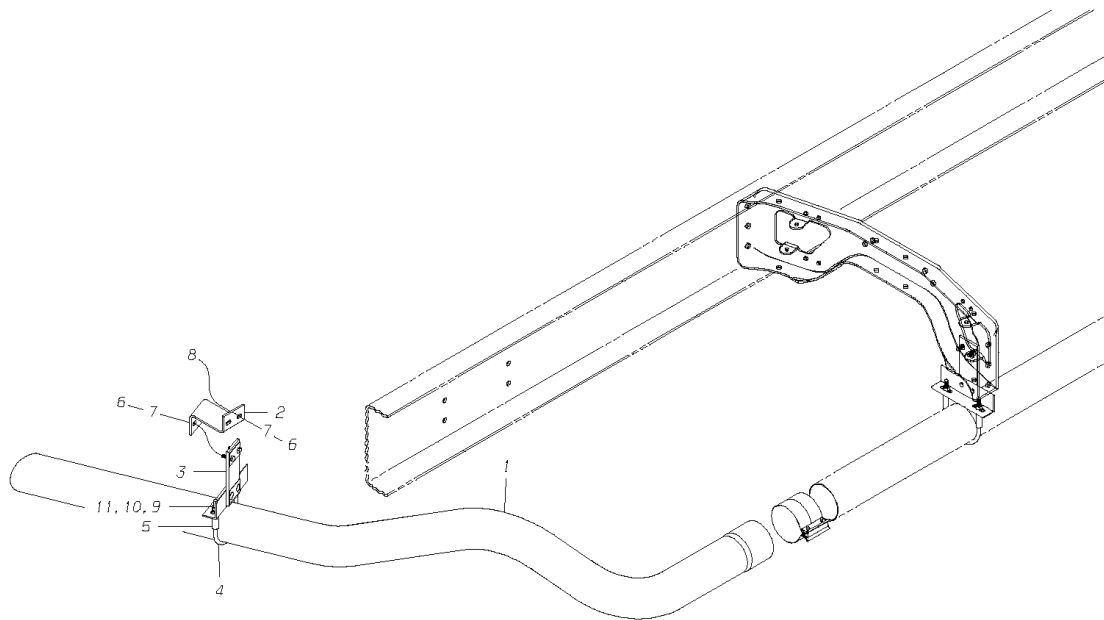

Models: A3FE, C3FE
CAT & CUMMINS
C7, 5.9 ISB
With: REAR LH, SIDE EXIT
FEATURE 40216-03

Key	PartNumber	Qty	Description	Comment