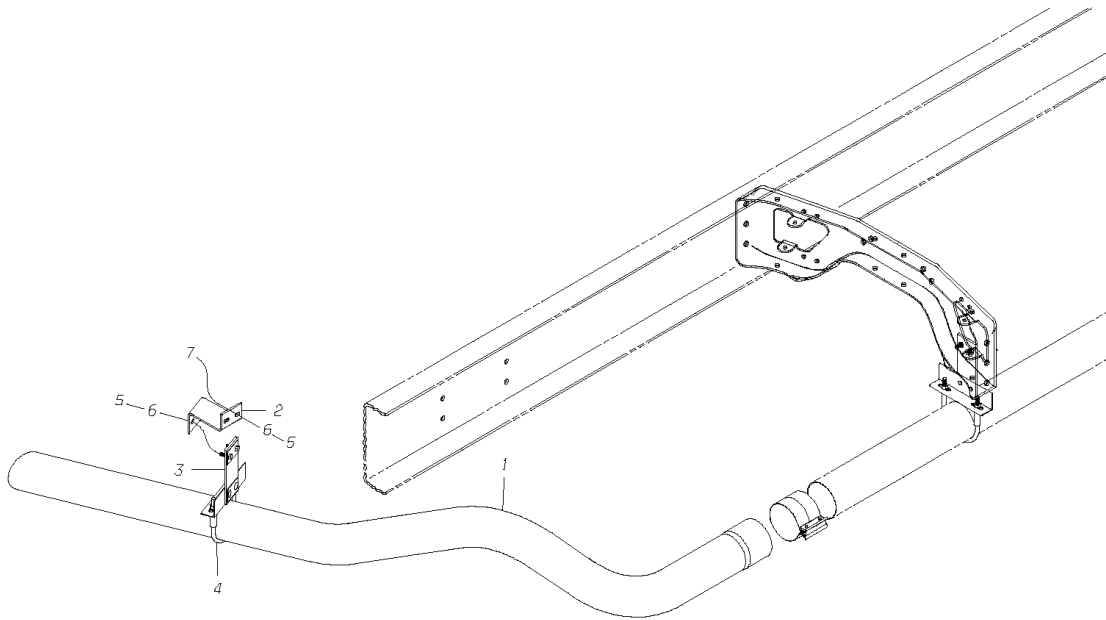

Models: A3FE, C3FE
CAT & CUMMINS
3126B, 8.3 ISC
REAR LH, SIDE EXIT
With: FEATURE 40184 & 40187 WITH FEATURE 40216-03

Key	PartNumber	Qty	Description	Comment