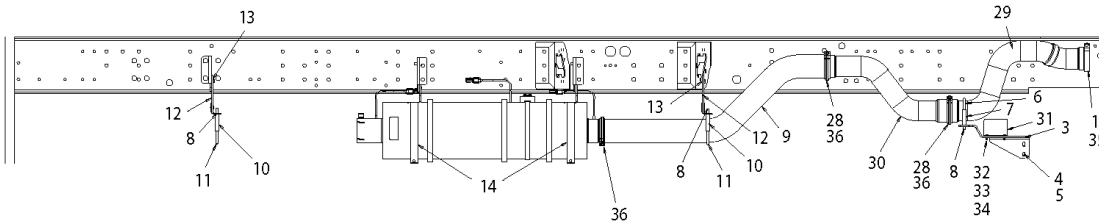

Models: **A3FE, C3FE**
ISB 07
PRIMARY
141 INCH WHEELBASE

Key	PartNumber	Qty	Description	Comment