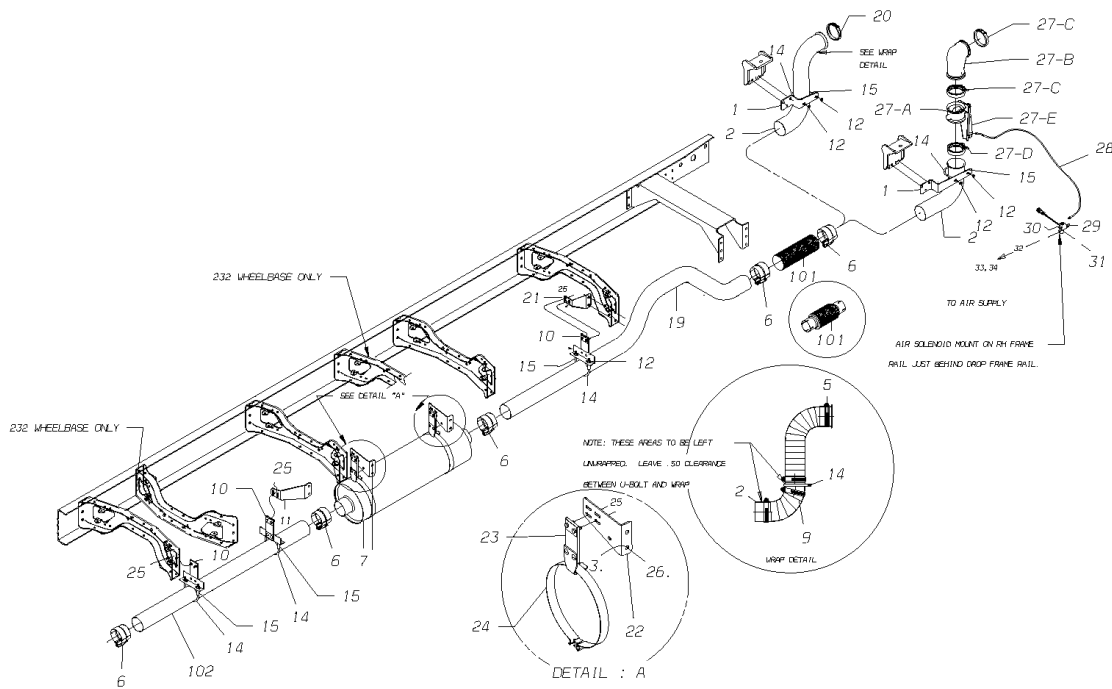

Key	PartNumber	Qty	Description	Comment
-----	------------	-----	-------------	---------

Models: A3FE, C3FE
CAT
C7
190, 211, AND 232 WHEELBASE
With: FEATURE 40216-01,-02,-03

Key	PartNumber	Qty	Description	Comment
1	0002385		BRACKET,SUPT,TURBO PIPE,CAT 3126,HDFE/RE	STANDARD
1	0081845		BRACKET,SUPPORT,TURBO PIPE W/EXH BRAKE,	FEATURE 40050-01
2	0000707		PIPE ASSY,EXHAUST,TURBO,CAT 3126,HDFE	STANDARD
2	0081844		PIPE,EXHAUST,PAC BRAKE,CAT C7, FE	FEATURE 40050-01
3	1010024	4	NUT,HEX HD,1/2-13,GR 8,LG FL,L/N,YEL ZN	
4	0971978	10	NUT,HEX HD,5/16,YELLOW DICHROMATE	
5	1612761	4	CLAMP,HOSE,2-5	
6	1005552	5	CLAMP,EXHAUST,WIDE BAND,4IN	
7			MUFFLER, CATALYTIC, CAT C7 NOT SERVICED	
8	2001188	10	LOCKWASHER,SPLIT RING, 5/16,MED,YEL ZN	
9	1444009	19	INSULATION,WRAP,EXHAUST PIPE,TURBO,TCFC	
10	1977131	3	BRACKET ASSY,EXHAUST HANGER,RUBBER,5.62	
11	1948082		BRACKET,MTG,EXHAUST SYSTEM,HDFE	
12	2001451	4	NUT,HEX HD,3/8-16,YELLOW DICHROMATE	
14	0815621	4	U-BOLT,4IN,EXHAUST PIPE CLAMP	
15	0819359	4	CLAMP,SADDLE,4IN EXHAUST PIPE	
17	1107085	4	WASHER,FLAT,13/32 X 13/16 X 3/32,HDN,BLK	
18	0882795	4	LOCKWASHER,SPLIT RING,3/8,MED,YELLOW	
19	0021071		PIPE,EXHAUST,FRONT AXLE CLER,4.0 OD HDFE	WITH FEATURE 40004-07 ONLY
19	0000708		PIPE,EXHAUST,FRT AXLE CLEARANCE,4.0 OD	WITH SPRING SUSPENSION ONLY
20	1250646		CLAMP,TURBO EXHAUST,4IN,CAT PART NO	
21	0021046		BRACKET,HANGER,EXH,FRT AX CLER,4.0 OD,	WITH FEATURE 40004-07 ONLY
22	0064066	2	BRACKET,MTG,EXHAUST, CV/FE	