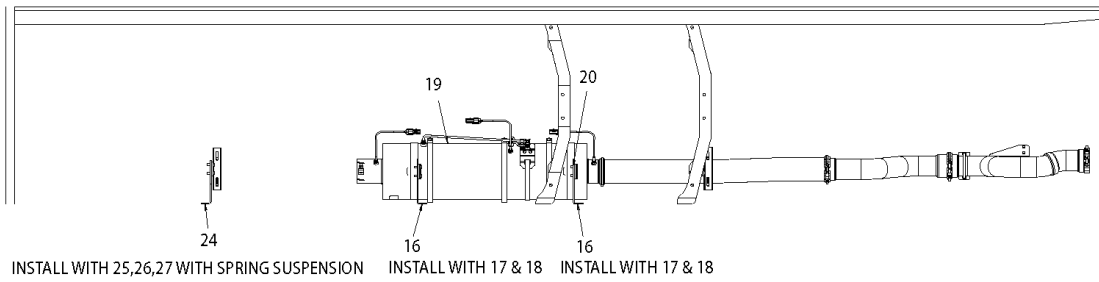

Models: **A3FE, C3FE**
ISB 07
PRIMARY
141 INCH WHEELBASE

Key	PartNumber	Qty	Description	Comment