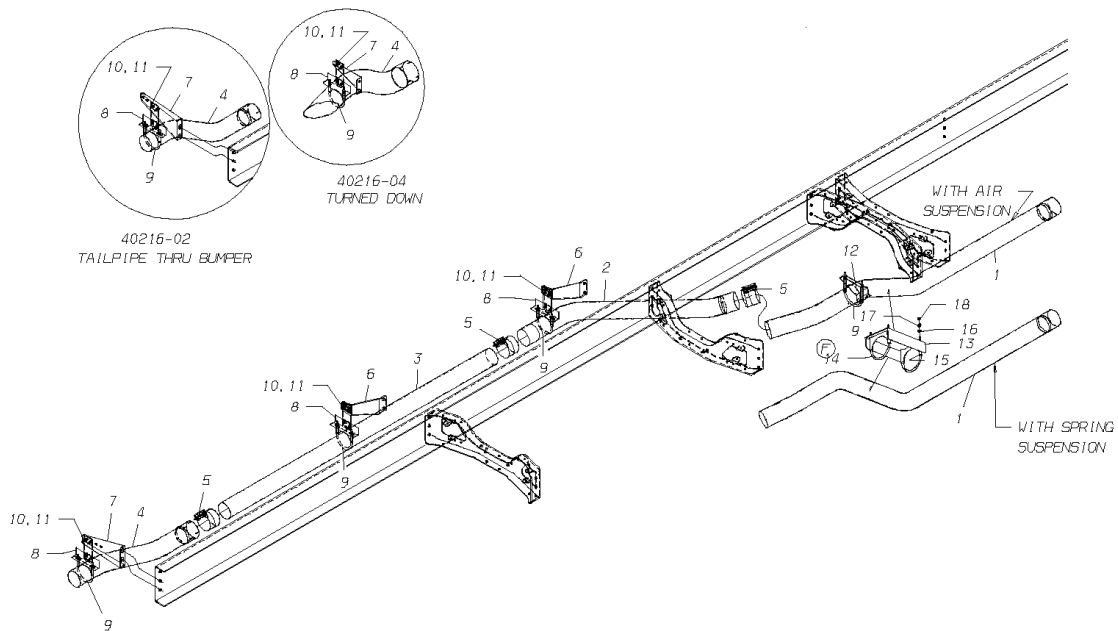

Models: A3FE, C3FE
CAT & CUMMINS
3126B, 8.3 ISC
UNDER BUMPER, THRU BUMPER
With: FEATURE 40184 & 40187 WITH FEATURE 40216-01, -02, -04

Key	PartNumber	Qty	Description	Comment