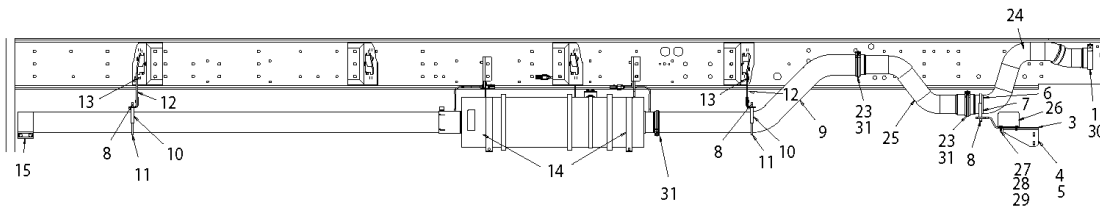

Models: **A3FE, C3FE**
ISB 07
PRIMARY
232 INCH WHEELBASE

Key	PartNumber	Qty	Description	Comment

INSTALL WITH 17 & 18   INSTALL WITH 17 & 18