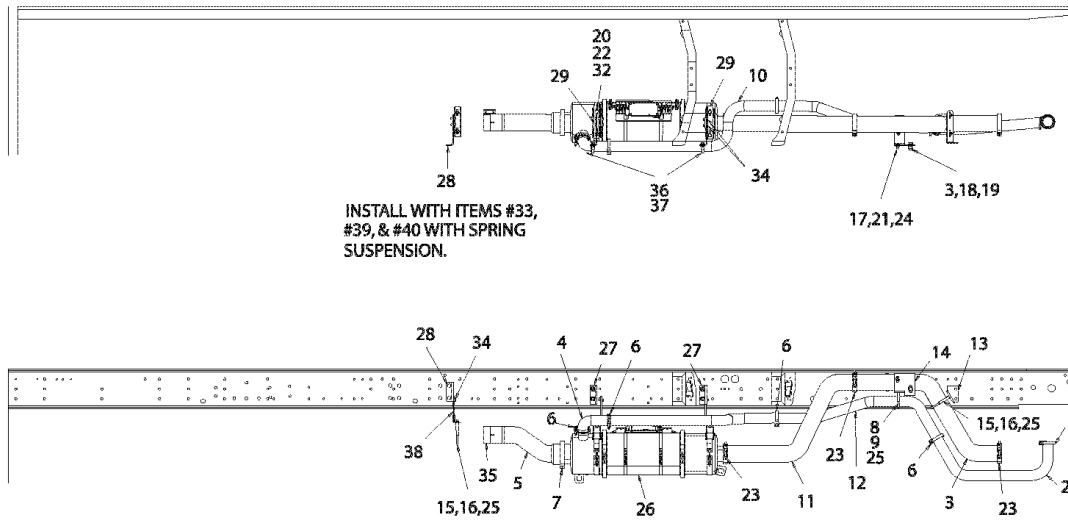

Models: A3FE, C3FE
CAT
C7 07
141 WHEELBASE
PRIMARY
With: FEATURE 40215-07

Key	PartNumber	Qty	Description	Comment