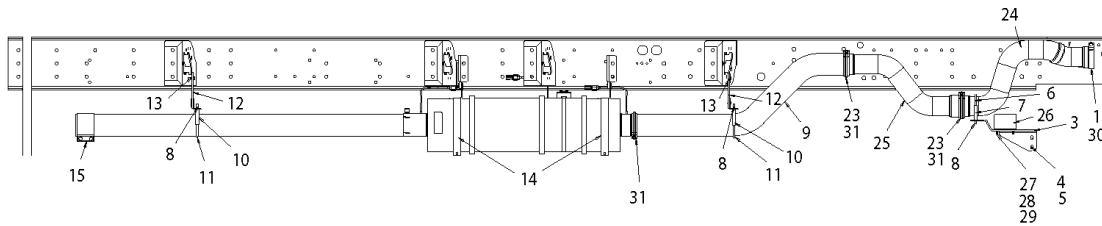

Models: **A3FE, C3FE**
ISB 07
PRIMARY
211 INCH WHEELBASE

Key	PartNumber	Qty	Description	Comment