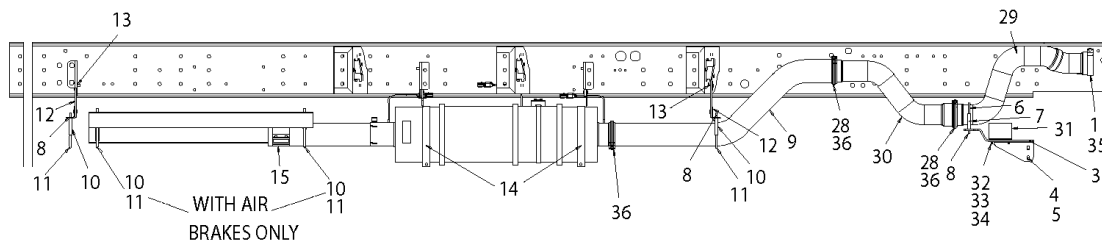

Models: A3FE, C3FE
ISB 07
PRIMARY
169 INCH WHEELBASE

Key	PartNumber	Qty	Description	Comment