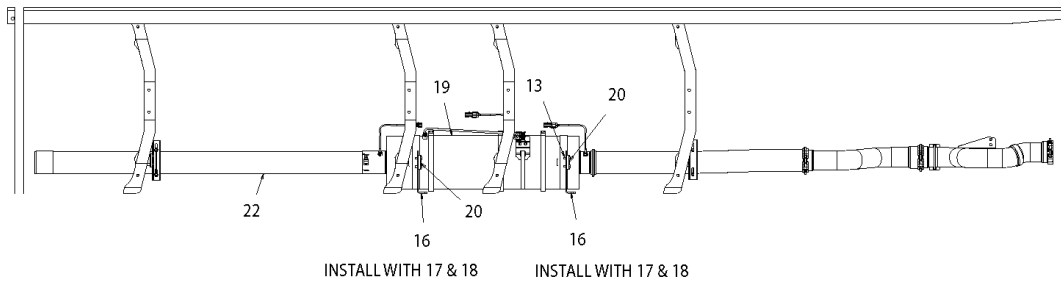

Models: **A3FE, C3FE**
ISB 07
PRIMARY
211 INCH WHEELBASE

Key	PartNumber	Qty	Description	Comment