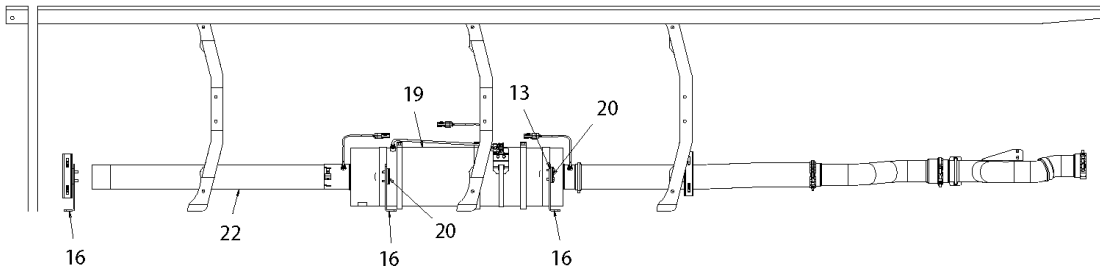

Models: **A3FE, C3FE**
ISB 07
PRIMARY
190 INCH WHEELBASE

Key	PartNumber	Qty	Description	Comment

INSTALL WITH 17 & 18

INSTALL WITH 17 & 18

INSTALL WITH 17 & 18