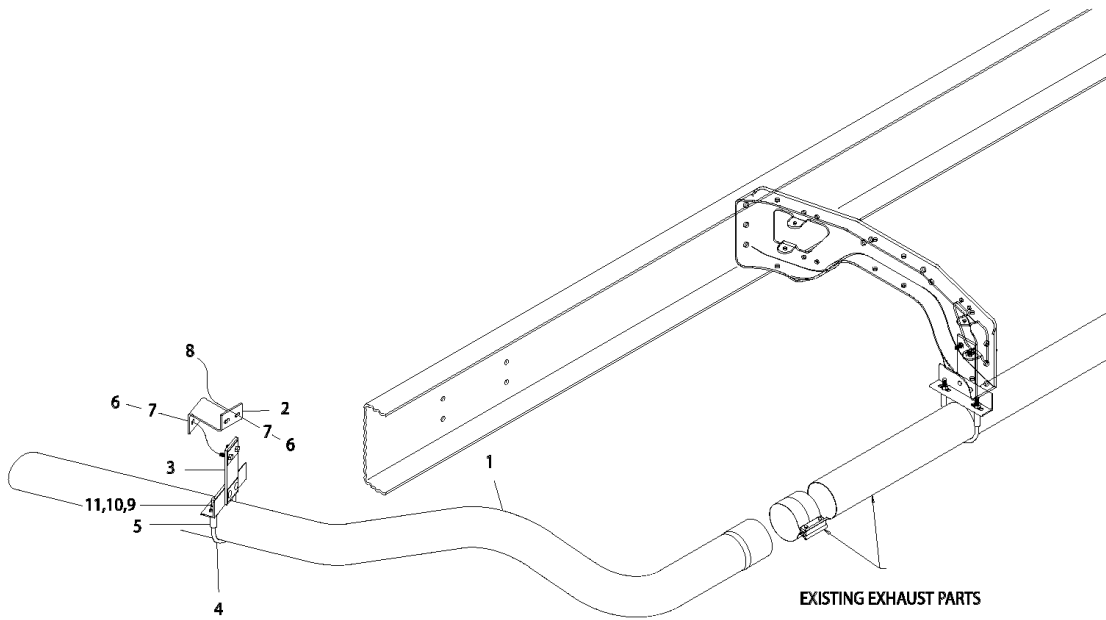

Models: A3FE, C3FE
ISB 07
LH SIDE
With: FEATURE 40216-03

Key	PartNumber	Qty	Description	Comment