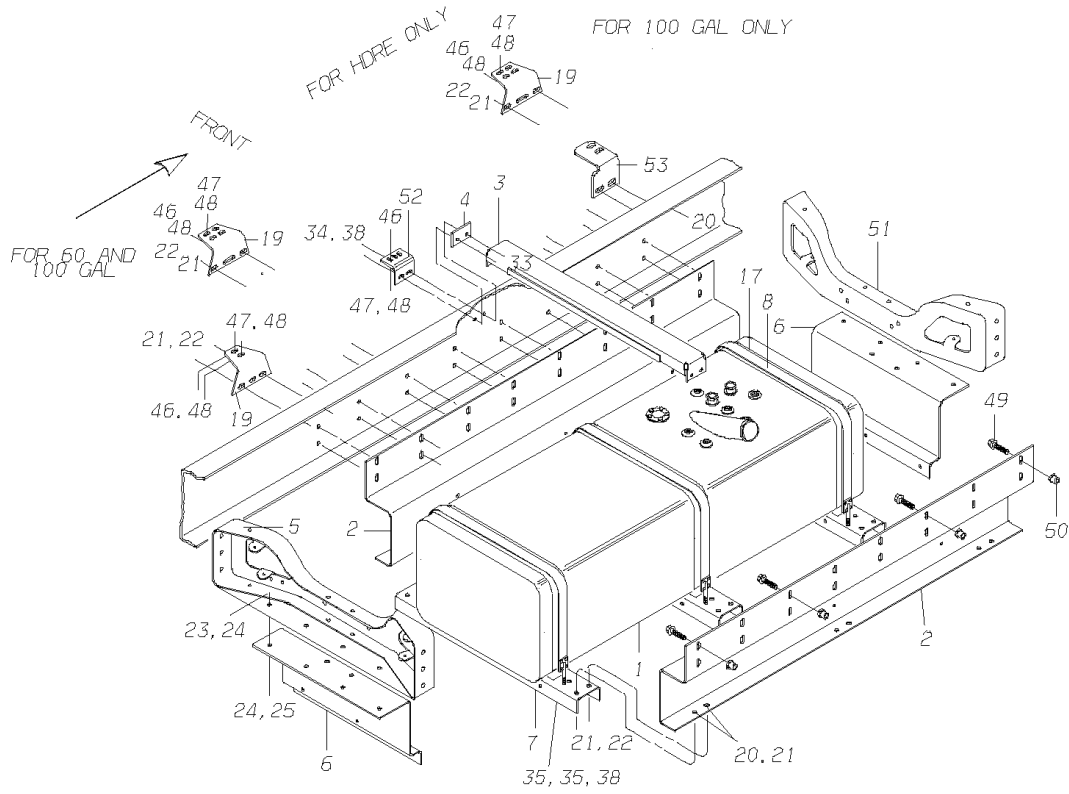

Models: A3FE, A3RE, C3FE
TANK INSTALLATION
MIDMOUNT
60, 90, OR 100 GALLON
With: FEATURE 40241
BSN: From RE ONLY CSN RE10124660

Key	PartNumber	Qty	Description	Comment