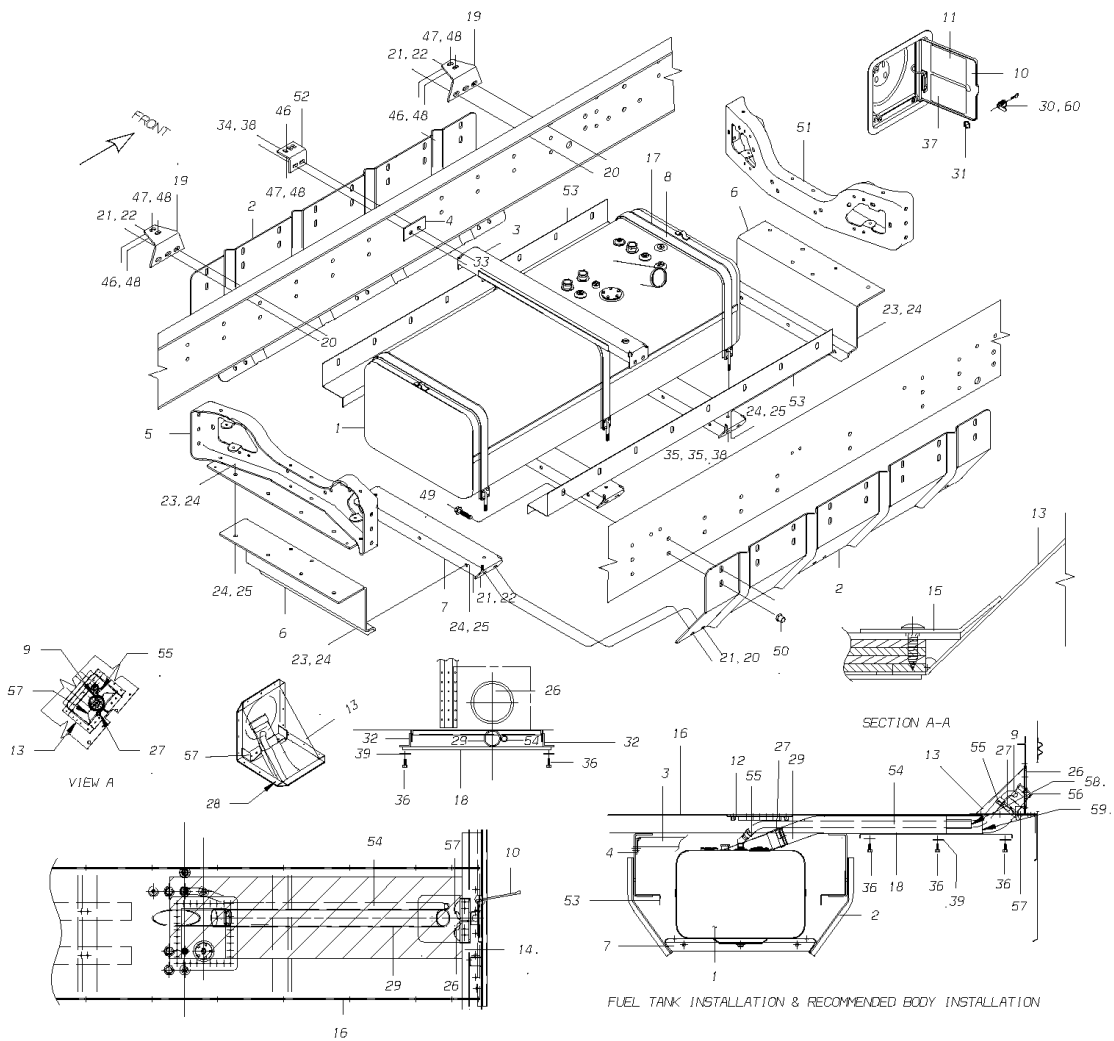

Models: A3FE, C3FE
TANK INSTALLATION
MIDMOUNT
60, OR 100 GALLON
With: FEATURE 40241
BSN: From BEGIN W/CSN 0180965

Key	PartNumber	Qty	Description	Comment