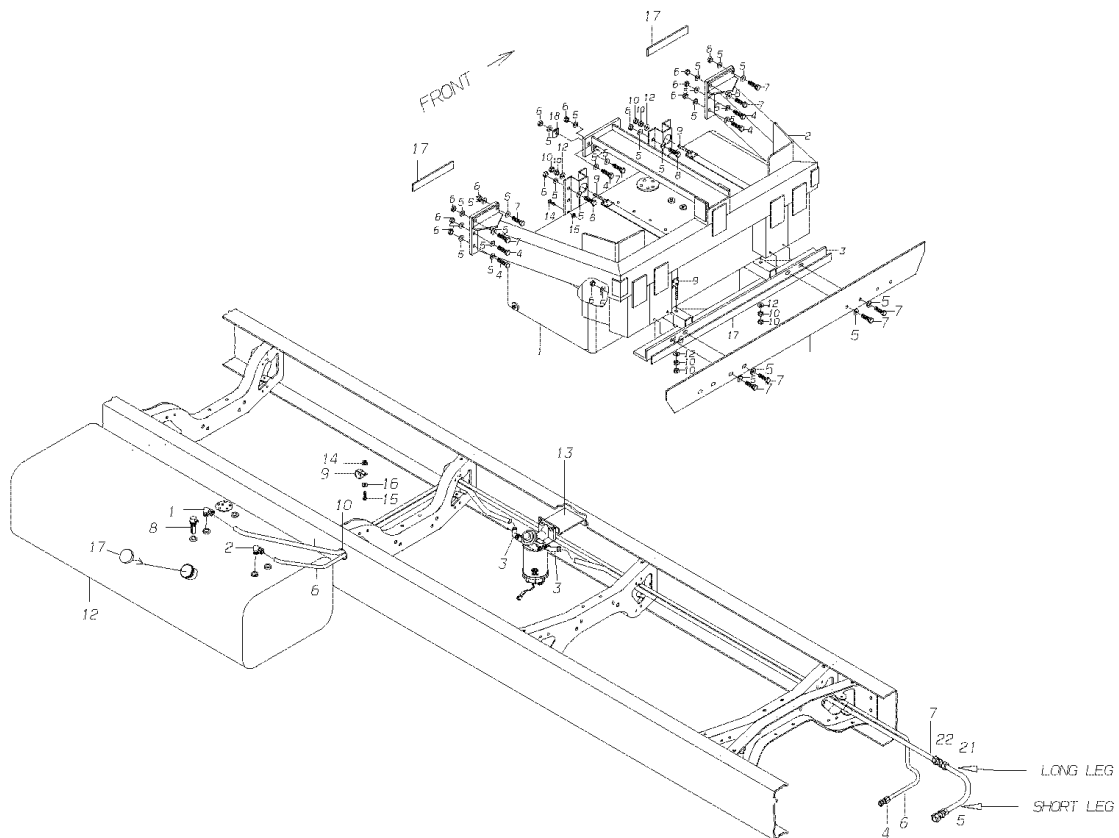

Models: A3FE, C3FE
CAT
SIDEMOUNT TANK
C7, AMBULANCE
With: FEATURE 31036-01
BSN: From CSN 198635 5/02/05

Key	PartNumber	Qty	Description	Comment

DECAL AND PLATE INSTALLATION FOR FUEL DOOR