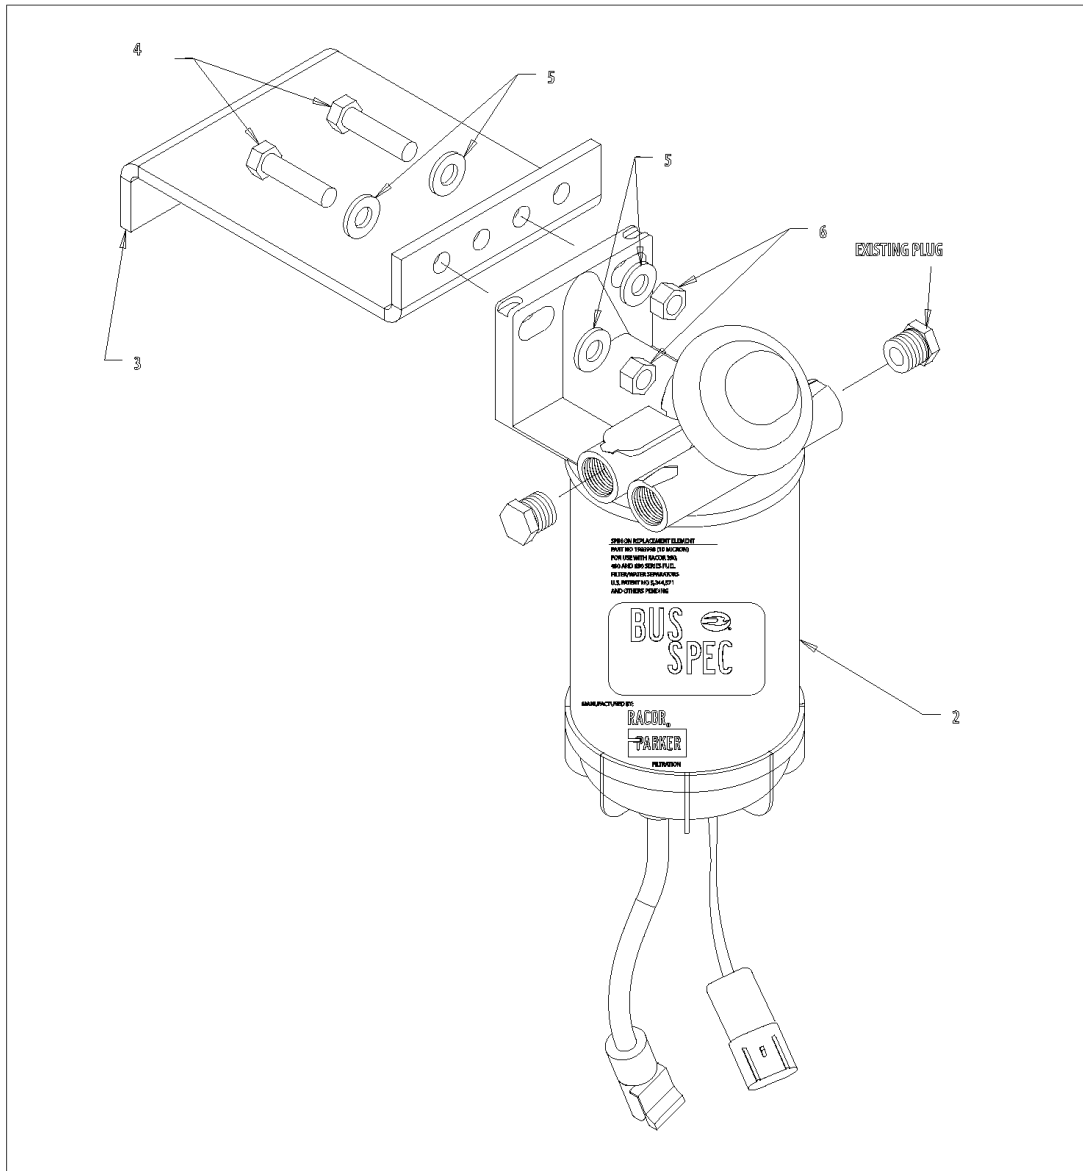

Models: A3FE, C3FE
FUEL AND WATER SEPARATOR
RACOR
C7 07
With: FEATURE 40233-09

Key	PartNumber	Qty	Description	Comment

1