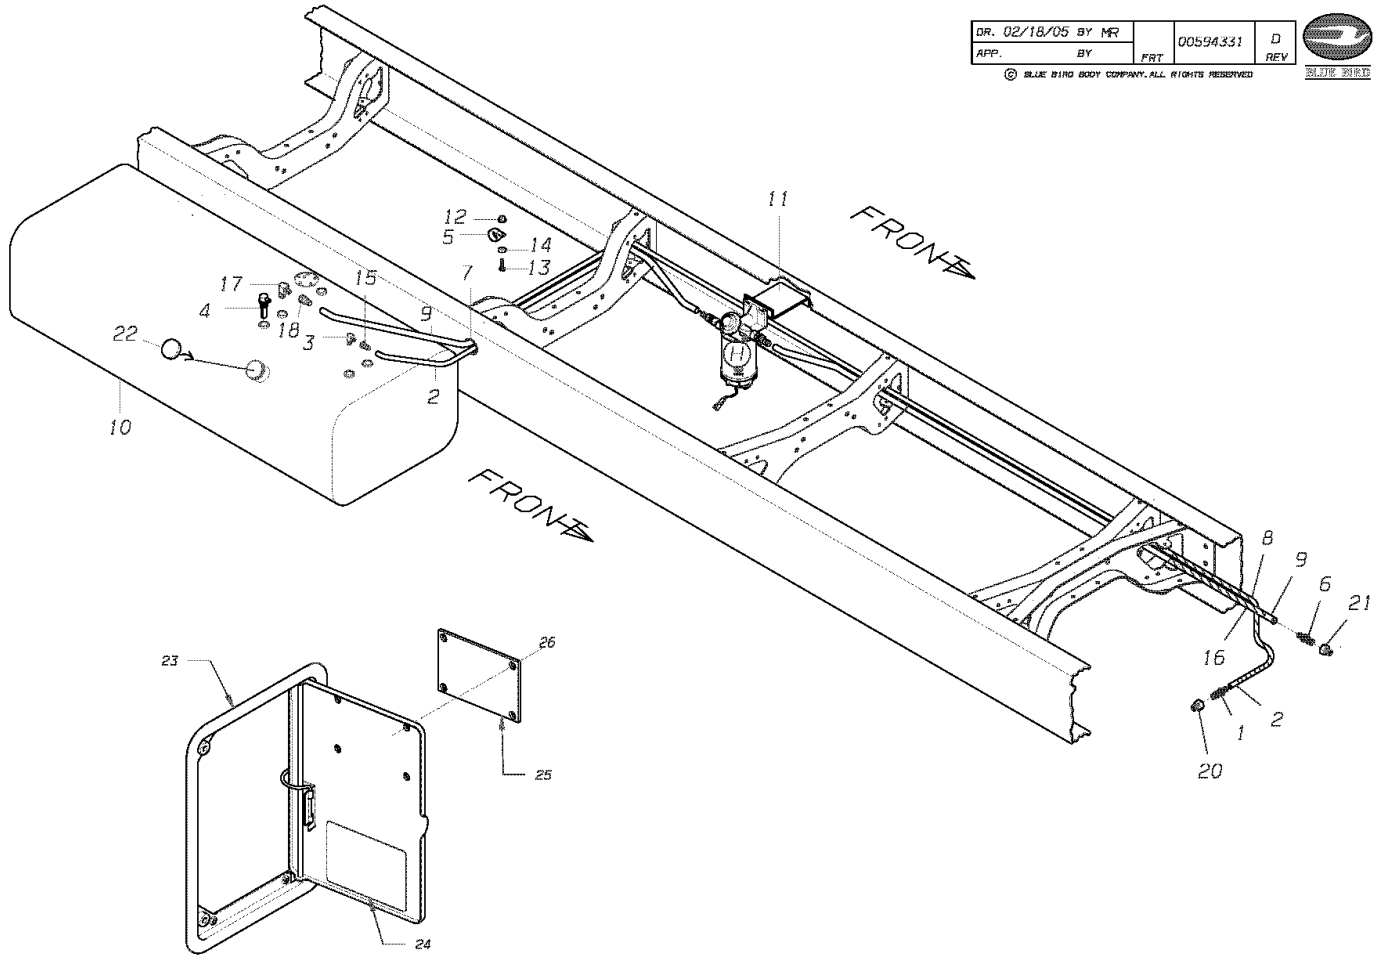

Models: A3FE, C3FE
FUEL SYSTEM
SIDEMOUNT TANK
AMBULANCE

With: FEATURE 31036-01
BSN: From CSN 20030331 03/26/03
To CSN 198634 5/01/05

Key	PartNumber	Qty	Description	Comment

DR. 02/18/05 BY MR	00594331	D	
APP. BY FRT	REV		

© BLUE BIRD BODY COMPANY. ALL RIGHTS RESERVED. BLUE BIRD