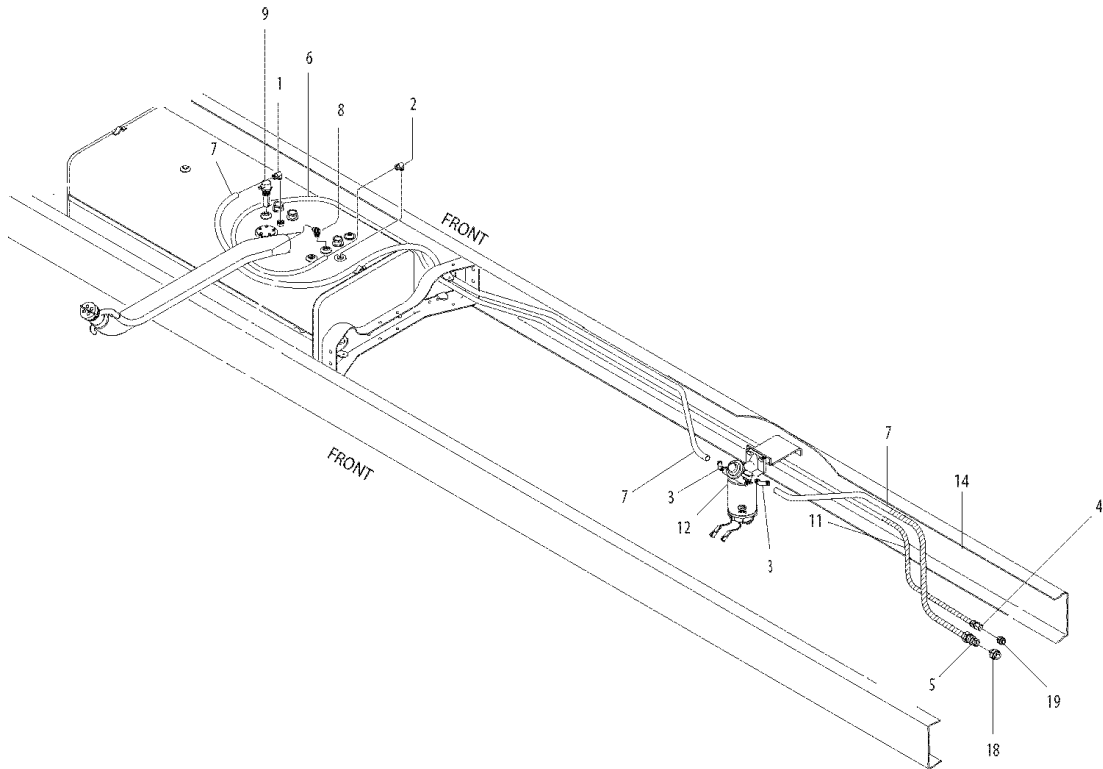

Models: A3FE, C3FE
CAT
C7 07
MIDMOUNT TANK
With: FEATURE 40241-01, -02, -08, -10

Key	PartNumber	Qty	Description	Comment