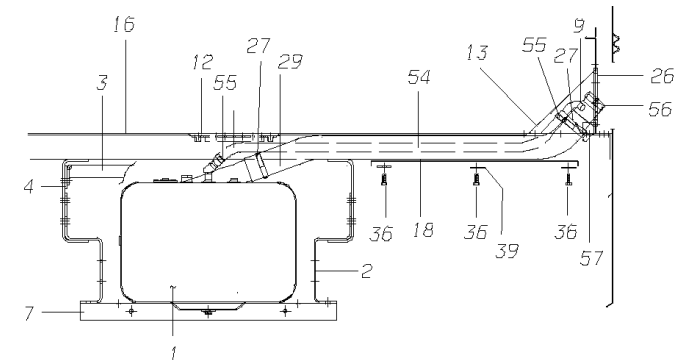

Models: A3FE, A3RE, C3FE
TANK INSTALLATION
MIDMOUNT
60, 90, OR 100 GALLON
With: FEATURE 40241
BSN: From RE ONLY CSN RE10124660

Key	PartNumber	Qty	Description	Comment