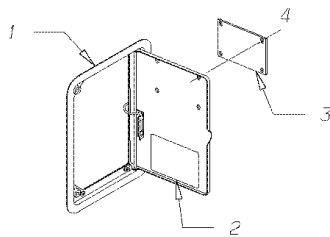

Models: A3FE, C3FE
CAT
SIDEMOUNT TANK
C7, AMBULANCE
With: FEATURE 31036-01
BSN: From CSN 198635 5/02/05

Key	PartNumber	Qty	Description	Comment

DECAL AND PLATE INSTALLATION FOR FUEL DOOR