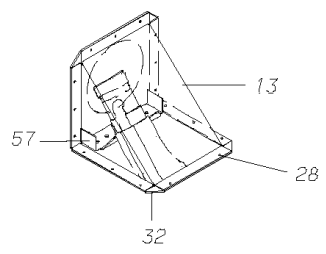

Models: A3FE, A3RE, C3FE
TANK INSTALLATION
MIDMOUNT
60, 90, OR 100 GALLON
With: FEATURE 40241
BSN: From RE ONLY CSN RE10124660

Key	PartNumber	Qty	Description	Comment