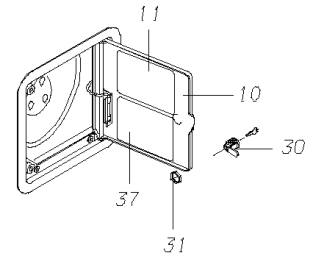

Models: A3FE, A3RE, C3FE
TANK INSTALLATION
MIDMOUNT
60, 90, OR 100 GALLON
With: FEATURE 40241
BSN: From RE ONLY CSN RE10124660

Key	PartNumber	Qty	Description	Comment