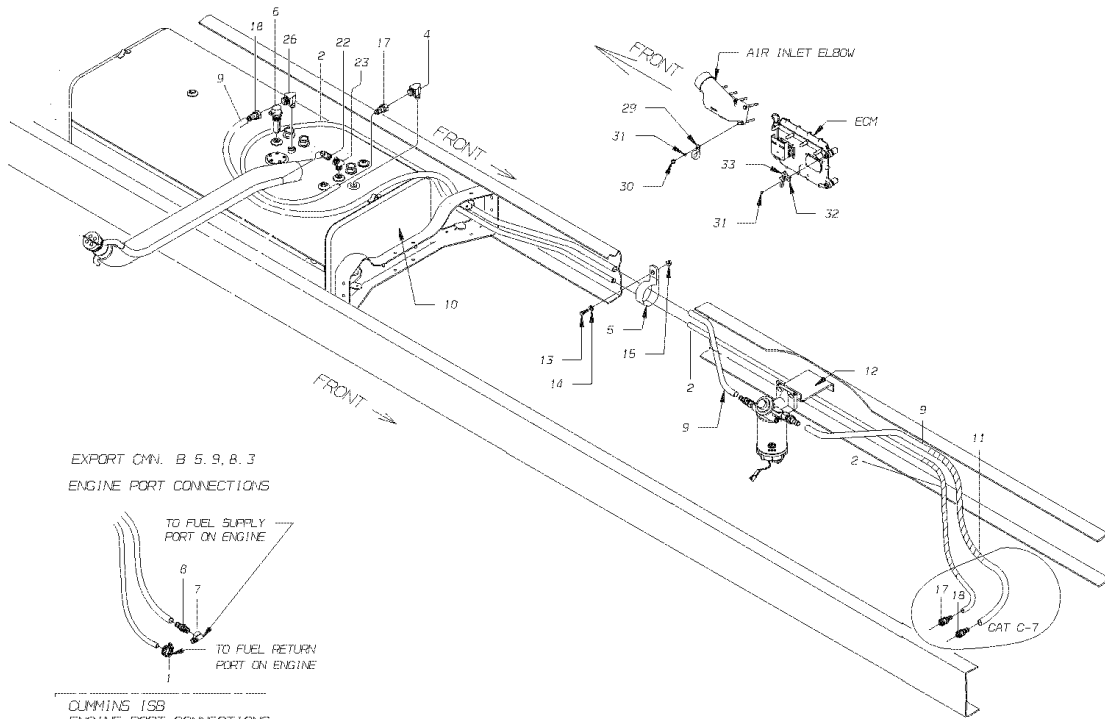

Models: A3FE, C3FE
CAT & CUMMINS
ISB, 8.3, 3126, C7
MIDMOUNT

With: FEATURE 40421 WITH CUMMINS (ISB), (8.3), CAT (3126), (C7)
BSN: From CSN 30124511 (11/03/02)
To CSN 0198634 05/01/05

Key	PartNumber	Qty	Description	Comment

EXPORT CHN. B 5.9, B.3
ENGINE PORT CONNECTIONS

CUMMINS ISB
ENGINE PORT CONNECTIONS