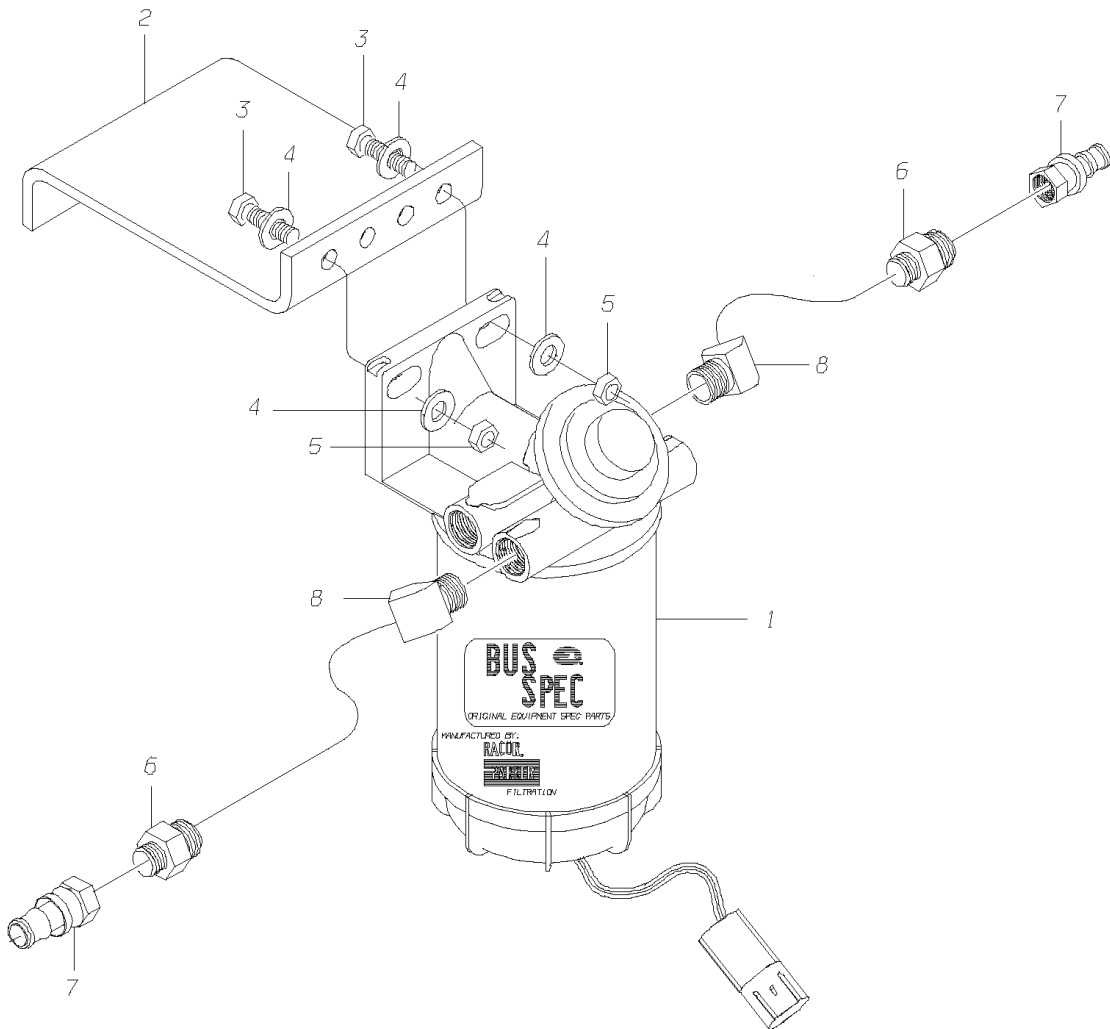

Models: A3FE, A3RE, BBCV, C1FE, C3FE, CSFE, CSRE, QBRE
FUEL AND WATER SEPARATOR
With: FEATURE 40233-06

Key	PartNumber	Qty	Description	Comment