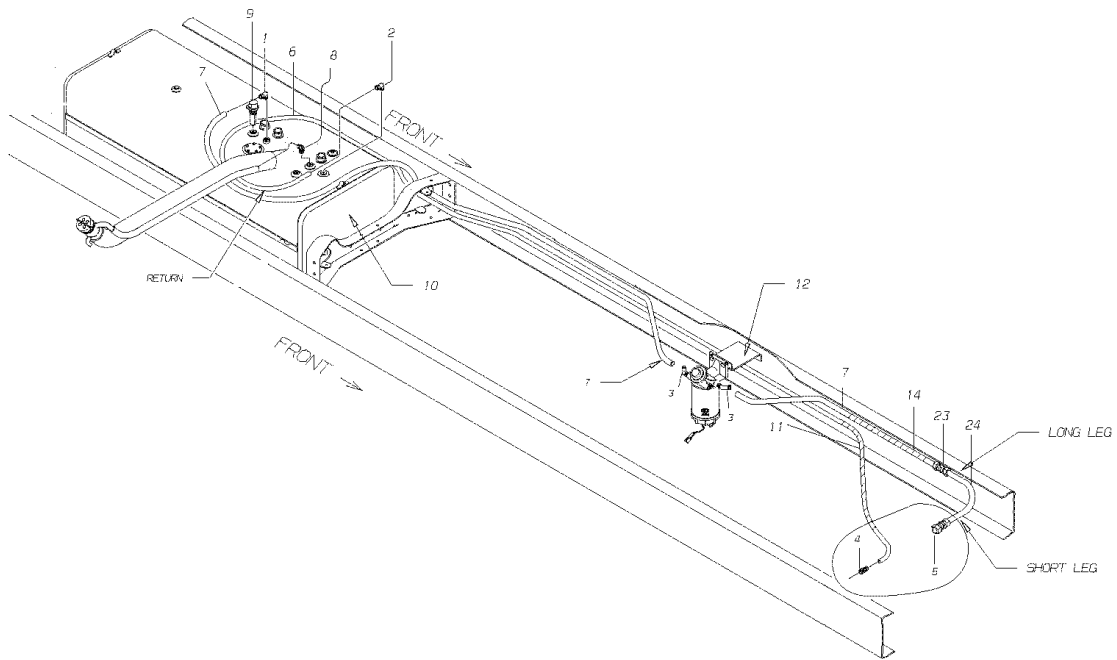

Models: A3FE, C3FE
CAT
C7
MIDMOUNT
With: FEATURE 40421-01, -02, -08, -10
BSN: From CSN 0198635 5/02/05

Key	PartNumber	Qty	Description	Comment