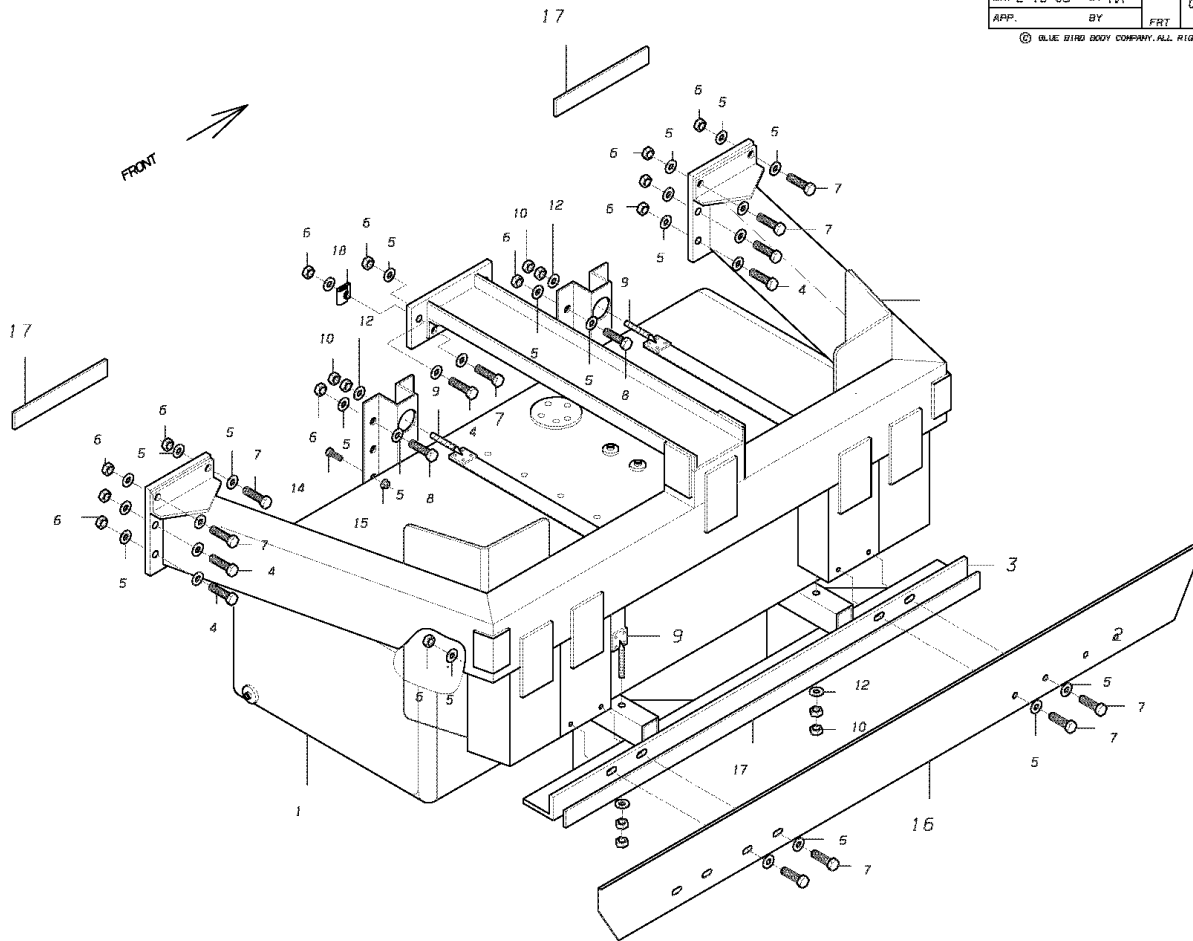

Models: A3FE, C3FE
FUEL SYSTEM
SIDEMOUNT TANK
AMBULANCE

With: FEATURE 31036-01
BSN: From CSN 20030331 03/26/03
To CSN 198634 5/01/05

Key	PartNumber	Qty	Description	Comment

DR. 2-18-05	BY: MP	00594332	
APP:	BY: FRT	REV	

© BLUE BIRD BODY COMPANY. ALL RIGHTS RESERVED

Models: A3FE, C3FE
FUEL SYSTEM
SIDEMOUNT TANK
AMBULANCE

With: FEATURE 31036-01
BSN: From CSN 20030331 03/26/03
To CSN 198634 5/01/05

Key	PartNumber	Qty	Description	Comment
1	1667690	1	TANK ASSY,FUEL,60 GALLON,SIDEMOUNT,R/F	
	4315248	1	SENDING UNIT,45,60, OR 90 GAL FUEL TANK"	
2	0010827	1	BARRIER ASSY,FUEL TANK,60 GAL DIESEL,TCFE	
3	1706704	1	BARRIER ASSY,LOWER,FUEL TANK,60 GAL	
4	0803148	10	CAPSCREW,HEX HD,1/2-13 X 1 3/4,GR8,	
5	1003045	64	WASHER,FLAT,17/32 X 1 1/16 X 7/64,HDN,	
6	0850800	32	NUT,HEX HD,1/2-13,LOCKING,GR 8,CAD WAX	
7	0803205	6	CAPSCREW,HEX HD,1/2-13 X 2,GR 8,YEL ZN	
8	0803239	16	CAPSCREW,HEX HD,1/2-13 X1 1/2,GR8	
9	0179408	2	STRAP ASSY,60 GALLON TANK	
10	2001451	8	NUT,HEX HD,3/8-16,YELLOW DICHROMATE	
12	1078922	4	WASHER,FLAT,3/8 X 7/8 X 5/64,YEL ZN DICH	
14	0989145	4	CAPSCREW,HEX HD,5/16-18, X, 1, ,GR5,	
15	0829390	4	NUT,HEX HD,5/16-18,SER WASHER,YEL ZN	
16	1604529	1	SKIRT,FUEL TANK BARRIER	
17	1362292	A/	TAPE,FOAM,3/16X3/4,CLSD CELL,NEOPRENE	
NI	2007649	A/	PAD,FUEL TANK STRAP