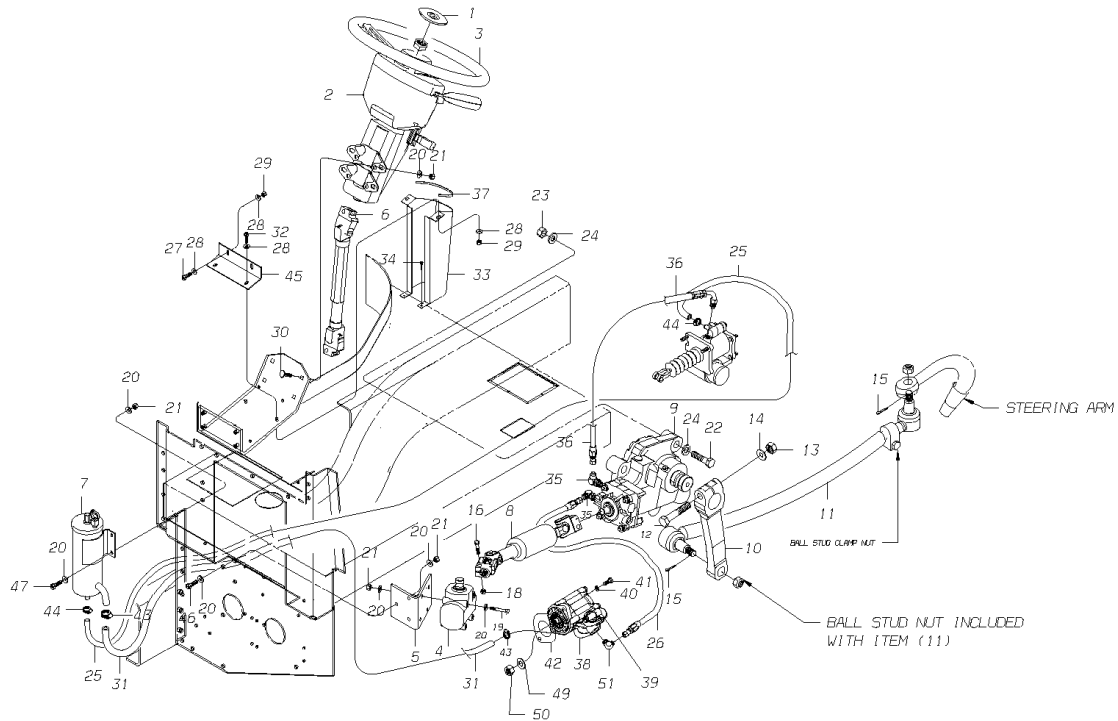

Models: A3FE, C3FE
LINKAGE
LEFT-HAND DRIVE
With: FEATURE 40097-02 WITH 40071 HYDRAULIC BRAKES

Key	PartNumber	Qty	Description	Comment