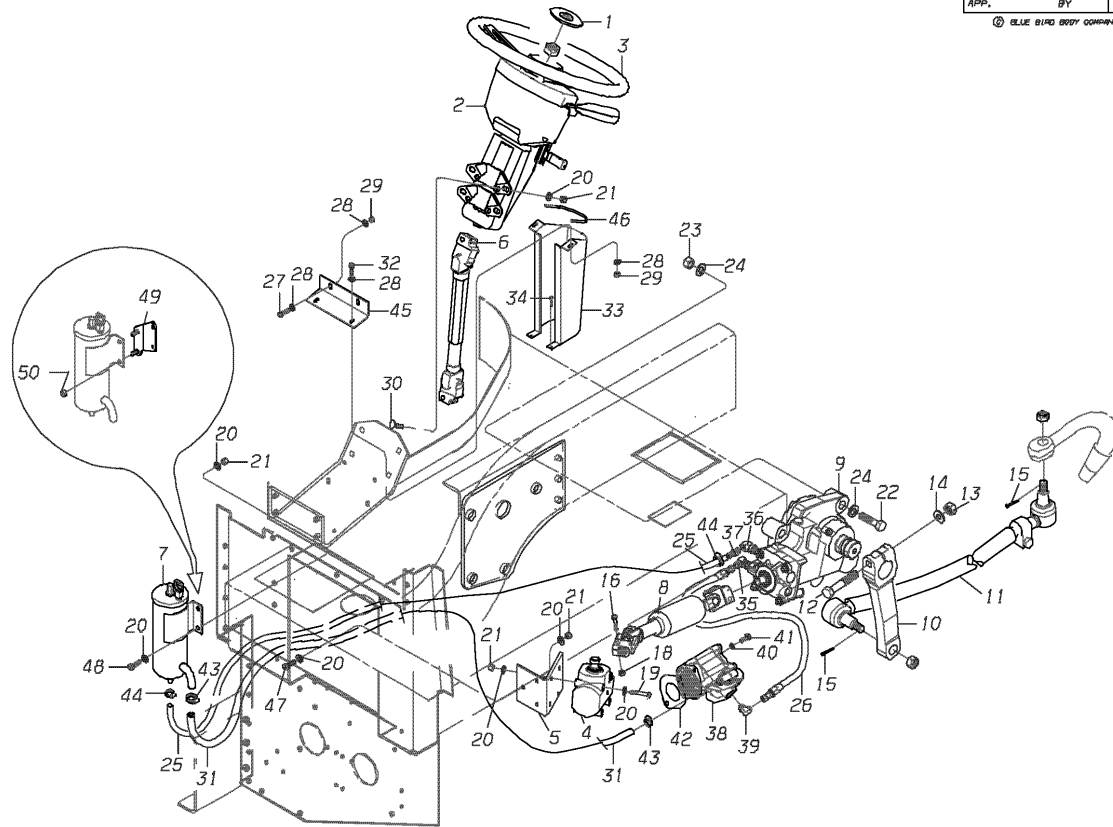

Models: A3FE, C3FE
LINKAGE
LEFT-HAND DRIVE
With: FEATURE 40097-02 WITH 40070 AIR BRAKES

Key	PartNumber	Qty	Description	Comment

DR. 03/19/02	BY TFM	1987601	T	
APP.	BY	FRT	REV	

© BLUE BIRD BODY COMPANY. ALL RIGHTS RESERVED