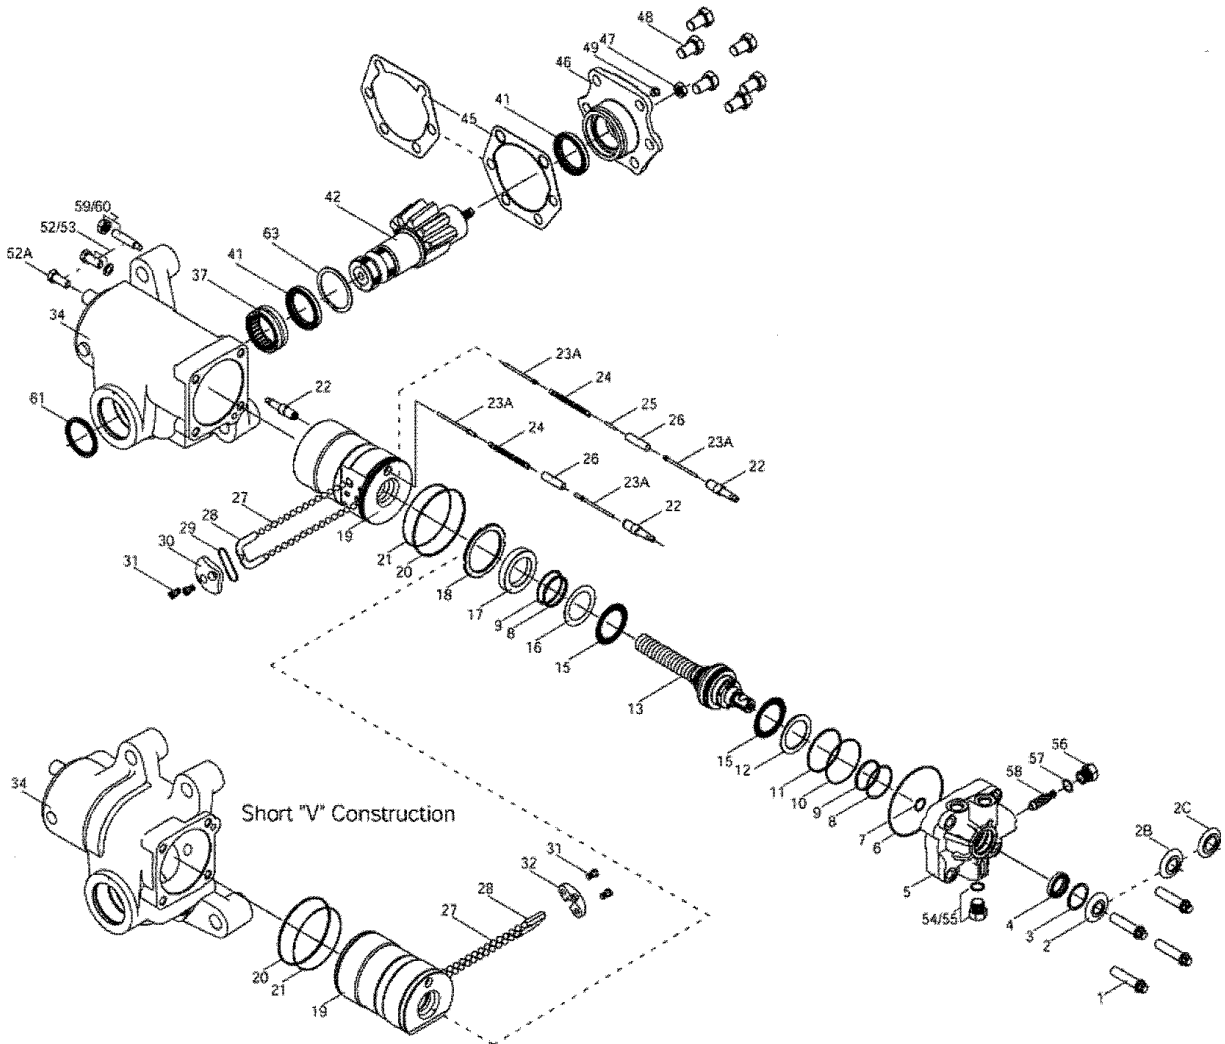

Chassis

120 Steering

GEAR

TAS 55, 65, 85

1

LINKAGE

LEFT-HAND DRIVE

With: FEATURE 40097-02 WITH 40070 AIR BRAKES

Models: AAFE, AARE, A3FE, A3RE, B4RE, BBCV, C1FE, C3FE, C4RE, CSFE, CSRE, Q4RE, QBRE, TCFE, TSFE, TCRE, WLWB, W4RE
GEAR
TAS 55, 65, 85

Key	PartNumber	Qty	Description	Comment
1	2120996		BOLT,1/2-13,TORX HEAD,HFB64 STRG GEAR	
2			DIRT AND WATER SEAL 13/16 IN SERR.	
2B			DIRT AND WATER SEAL 7/8 IN SERR.	
2C			DIRT AND WATER SEAL 1 IN SERR.	
3			RETAINING RING	
4			SEAL	INPUT SHAFT, HIGH TEMP
5			VALVE HOUSING	
6			SEAL RING	VALVE HOUSING
7			SEAL RING	VALVE HOUSING
8			SEAL RING	
9			O-RING	HIGH TEMPERATURE
10			SEAL RING	
11		12	O-RING	VALVE HOUSING, HIGH TEMPERATURE
12	4292629		RACE,BALL BEARING 1447622	THICK
13			INPUT SHAFT VALVE, WORM ASSEMBLY	
15	4292637		BEARING,ROLLER THRUST 1447622	
16	4292645		WASHER,THRUST,THIN,1447622	THIN
17	4292652		ADJUSTER,BEARING 1447622	
18			ADJUSTER LOCKNUT	
19			RACK PISTON	
20			TEFLON SEAL RING	
21			O-RING	
22			POPPET SEAT AND SELLVE ASSEMBLY	

Models: **AAFE, AARE, A3FE, A3RE, B4RE, BBCV, C1FE, C3FE, C4RE, CSFE, CSRE, Q4RE, QBRE, TCFE, TSFE, TCRE, WLWB, W4RE**
GEAR
TAS 55, 65, 85

Key	PartNumber	Qty	Description	Comment
23	4292686		POPPET,1447622	TAS65 ONLY
24	4292694		SPRING POPPET 1447622	TAS55 AND 65 ONLY
26	4292710		TUBE,PUSH 1447622	TAS55 AND 65 ONLY
27			BALLS	
28			BALL RETURN GUIDE HALVES	
29			SEAT	CAP
30		31	BALL RETURN GUIDE CAP	
31			TORX SCREWS	2- CAP/STRAP
32			BALL RETURN GUIDE STRAP	
34			HOUSING	
35			GREASE FITTING	
37			ROLLER BEARING	
41	4292793		SEAL,OUTPUT 1447622	TAS65 ONLY
42			SECTOR SHAFT	
43	2595023		SCREW,ADJUSTING	SECTOR SHAFT
44	2596633		RETAINER	ADJUSTING SCREW
45			GASKET	SIDE COVER
46		47	SIDE COVER ASSEMBLY	
47	4292835		NUT,JAM 1447622	
48			SPECIAL BOLTS	SIDE COVER
49			VENT PLUG	SIDE COVERLER
50	4292801		SCREW,BLEED MANUAL 1447622	MANUAL
51			PLUG	AUTO BLEED