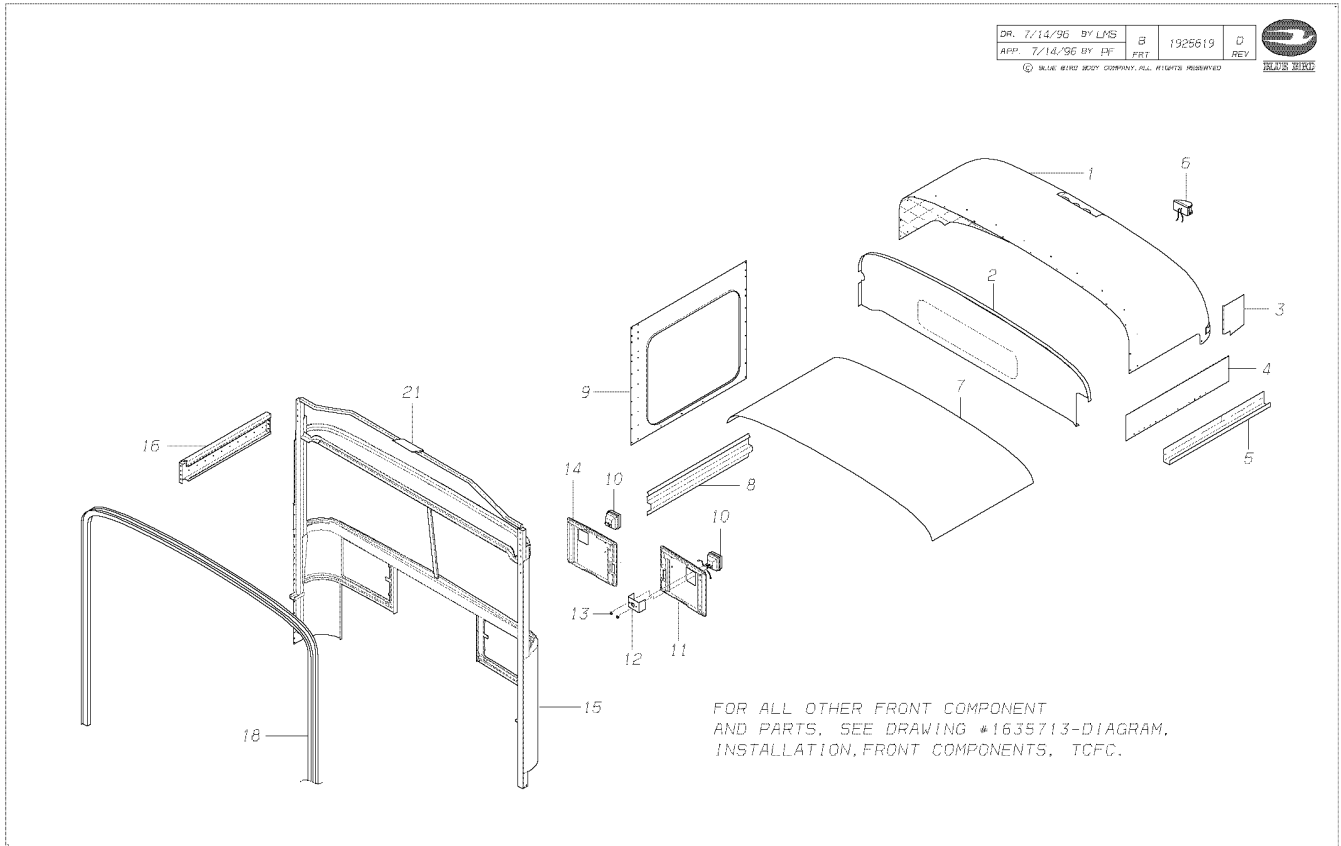

Models: C3FE
FRONT

Key	PartNumber	Qty	Description	Comment