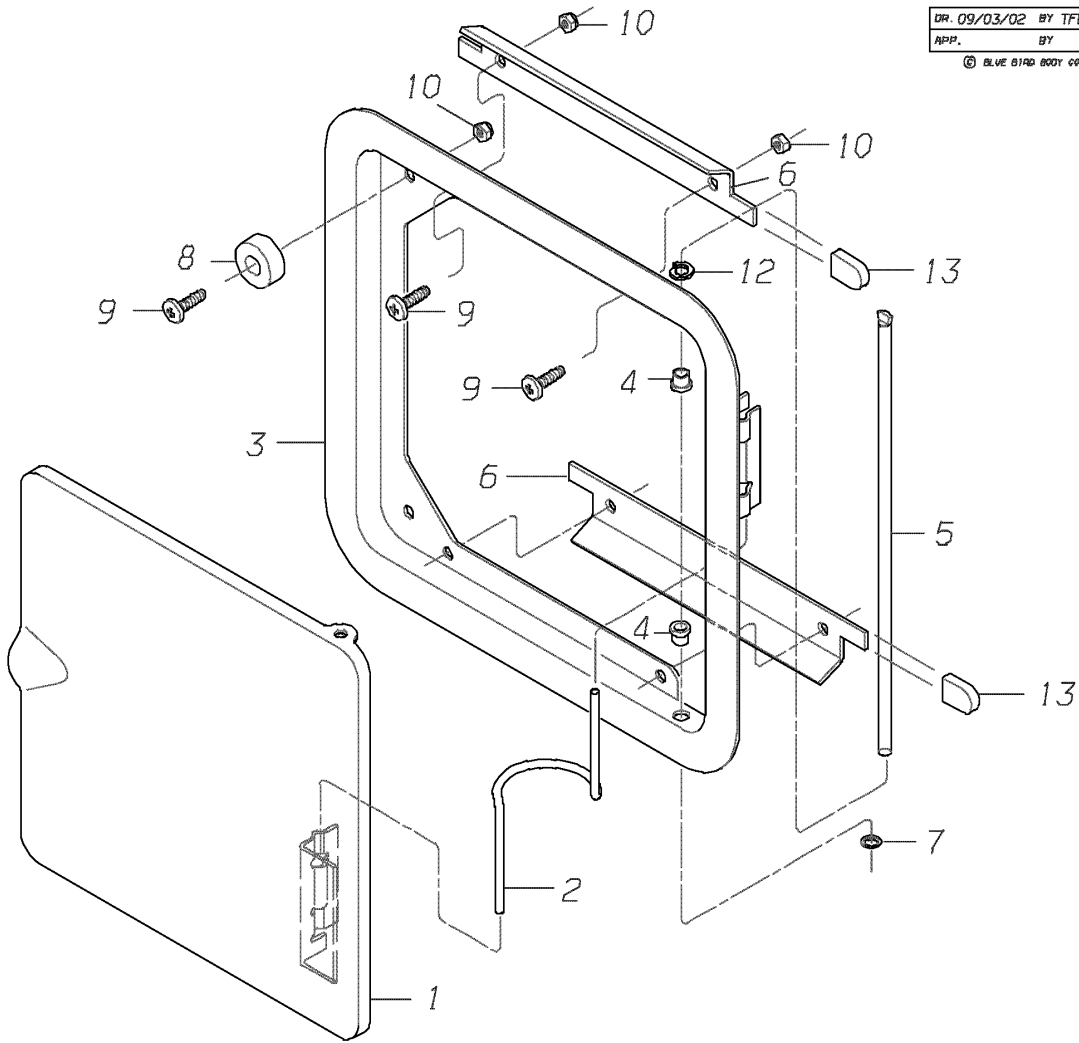

Models: C3FE
CENTER
FUEL TANK DOOR
With: OPTION 0505 WITH OPTION 40241 (MID-MOUNT TANKS)

Key	PartNumber	Qty	Description	Comment

DR. 09/03/02	BY TFM	1857085	D	
APP.	BY	PRT	REV	

© BLUE BIRD BODY COMPANY. ALL RIGHTS RESERVED