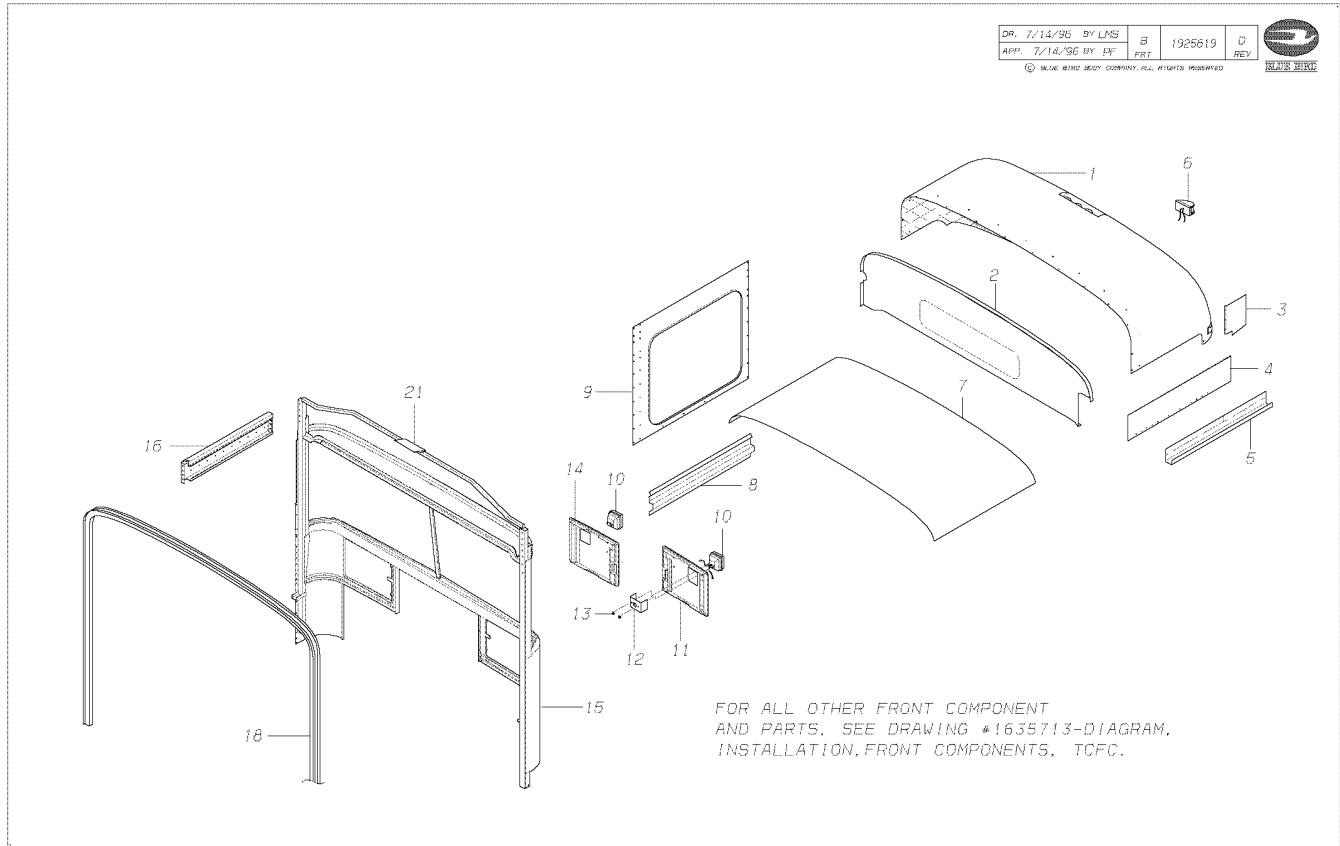

Models: C1FE, C3FE, CSFE, CSRE
FRONT
ROOF & HEADLINING PANELS
BSN: From BSN 20010605

Key	PartNumber	Qty	Description	Comment