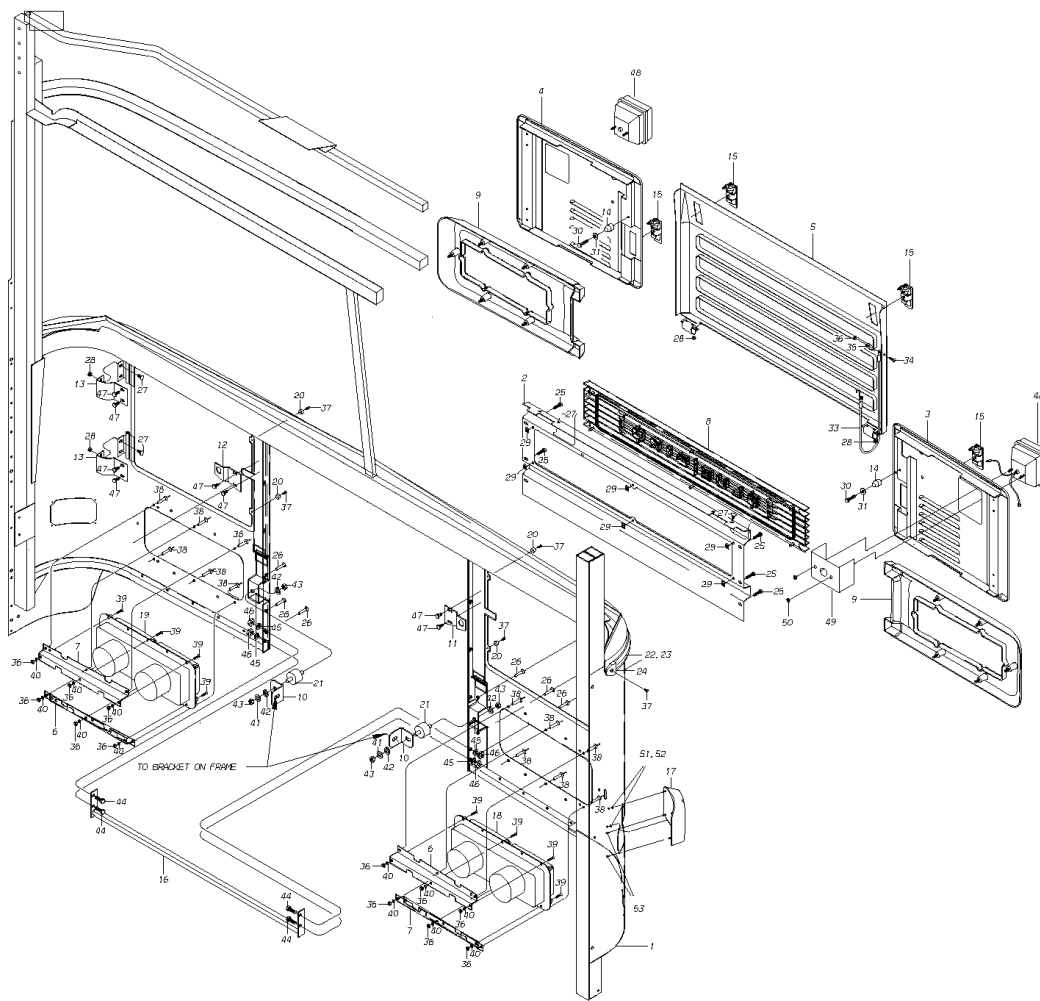

Models: C3FE
FRONT

Key	PartNumber	Qty	Description	Comment
1	0059015		FRONT ASSY,2 PIECE CURVED FRONT, SCFE	
2	0001151		GRILLE,LOWER,E-COAT,DRFL	
3	0062787		PANEL ASSY,ACCESS,FRT,20.09 BELT BAR,RH,	ENDING WITH BSN F20072515, W20001524
3	0075742		PANEL ASSY,ACCESS,FRONT,RH,W/LOUVERS,	BEGIN WITH BSN W20001525
4	0062788		PANEL ASSY,ACS,FRT,20.09 BELT BAR,LH, C3FE	ENDING F20072515, WITH 20001524
4	0075743		PANEL ASSY,ACCESS,FRONT,LH, C3FE	BEGIN WITH BSN W20001525
5	0001153		PANEL ASSY,GRILLE,FRONT,E-COAT,DRFL	
6	0024488	2	BRACKET,MTG,HEADLIGHT,UPP,RH	
7	0024486	2	BRACKET,MTG,HEADLIGHT,LWR,RH	
8	0016337		INSERT,LOWER GRILLE,AA	
9	0016378	2	BEZEL,HEADLIGHT,AA	
10	0019265	2	CLIP,ATTACHING COWL TO MOUNTING	
11	1391184		BRACKET,SNUBBER ALIGNMENT,RH,ZINC PLTD	
12	1391200		BRACKET,SNUBBER ALIGNMENT,LH,ZINC PLTD	
13	1385111	4	HINGE EXTENSION,FRONT ACCESS DOOR,	
14	1213685	2	SNUBBER,FRONT ACCESS PANEL	
15	1798420		LATCH,ADJUSTABLE LEVER,THIN GRIP	STANDARD OPTION 07364. NON- LOCKING
15	0027886		LATCH,ADJUSTABLE LEVER,THIN GRIP,LOCKING	FEATURE 30921-01. LOCKING
16	0009332		BRACE ASSY,CENTER,COWL PANEL	
17	1341700		LIGHT ASSY,PARKING,570 0825 W/1156 BULB	ENDING WITH BSN F20056024
17	0067586		LIGHT ASSY,PARK,DIRECTIONAL	BEGIN WITH BSN F20056025
18	0025628		HEADLAMP ASSY,RECT DBL,HLGN,RH,CS/A3	