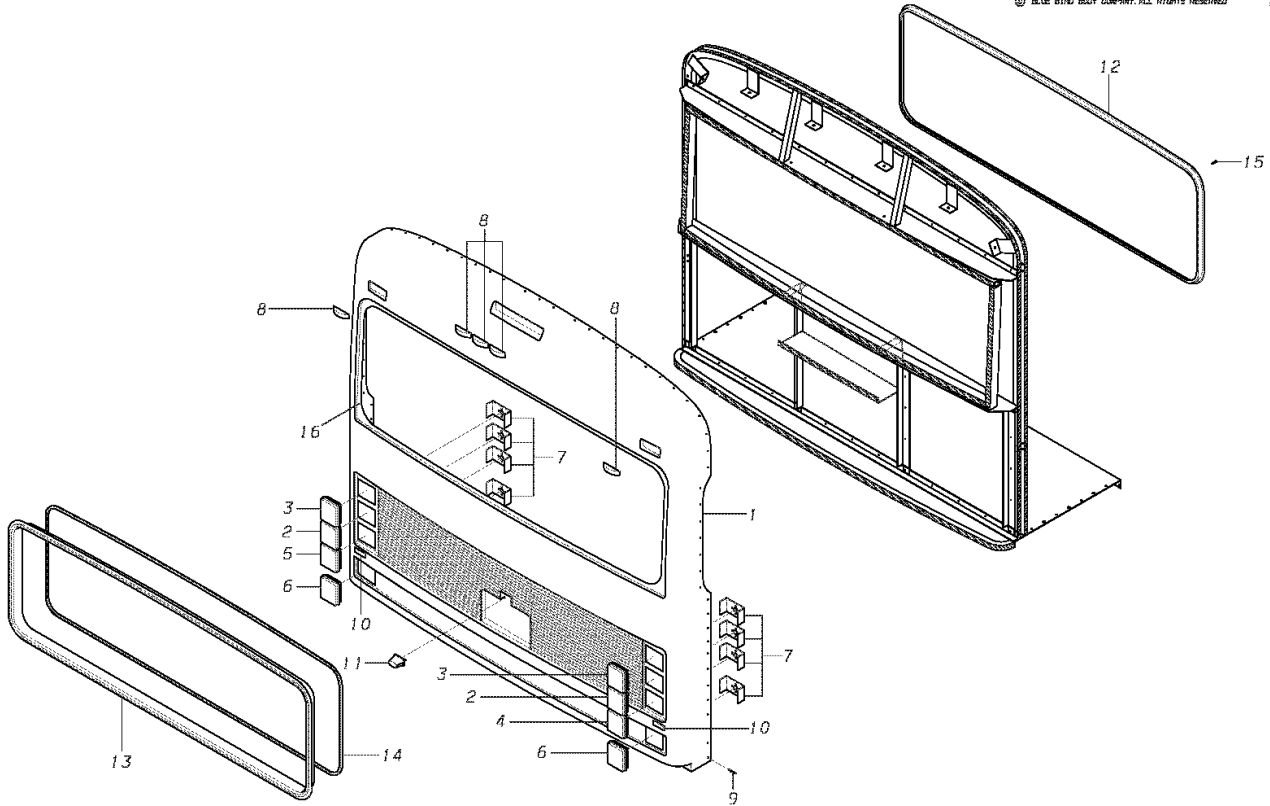

Models: C3FE
REAR

Key	PartNumber	Qty	Description	Comment

DR. 7/11/95 BY DB	1656131	F	
APP. 7/11/95 BY PF	REV		

© BLUE BIRD BODY COMPANY. ALL RIGHTS RESERVED