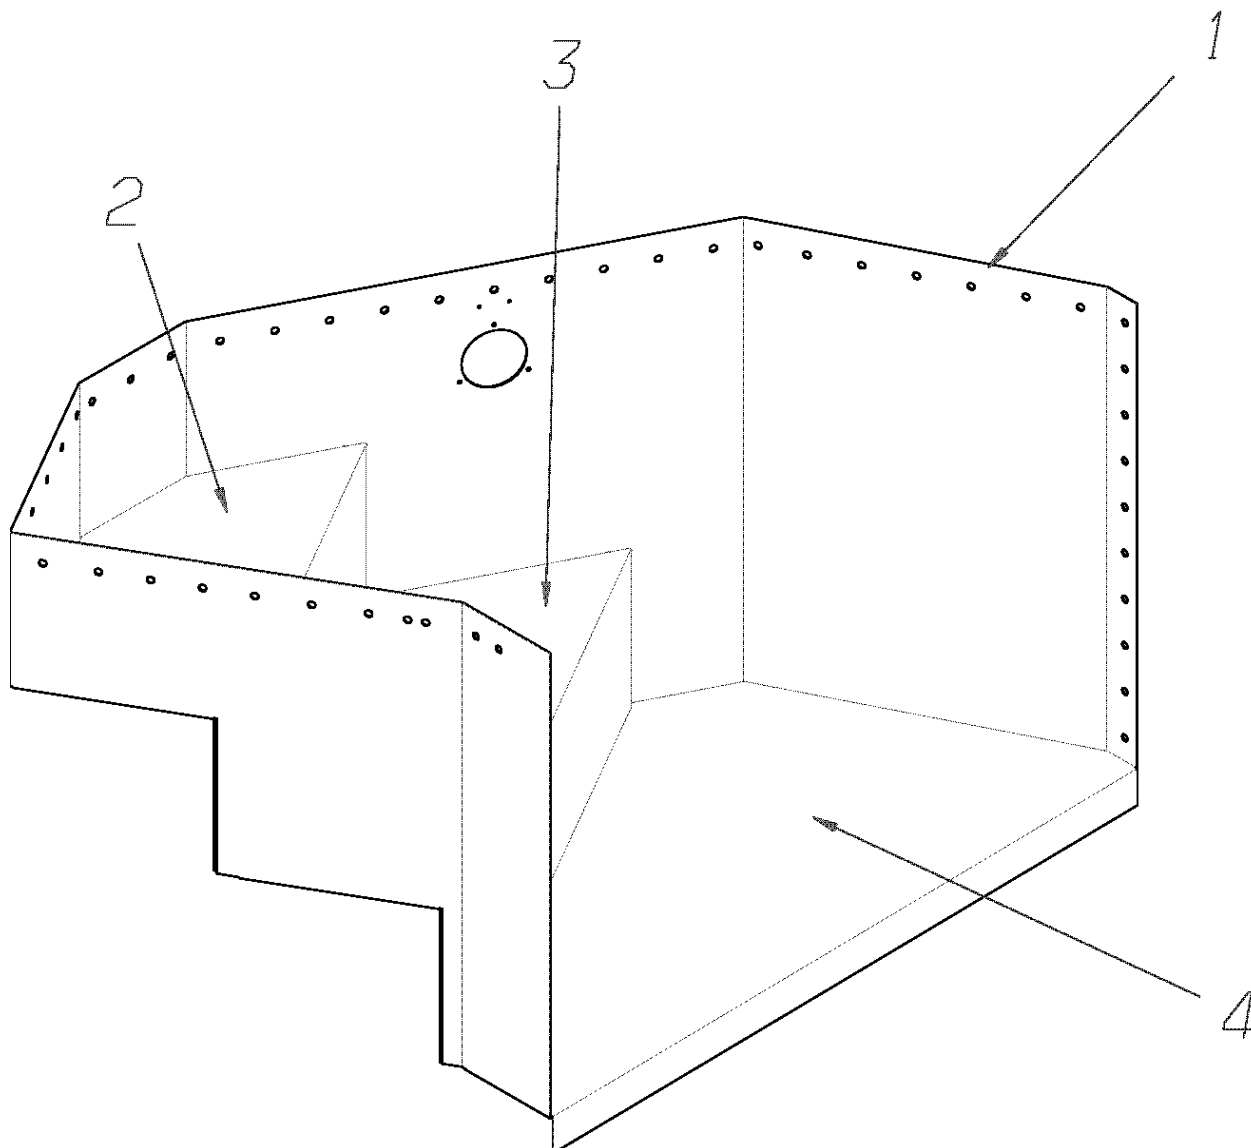

Body

340 Stepwells & Handrails

STEPWELL

ENTRANCE AND EXIT DOOR

With: FEATURE 30977-06

Models: C3FE
STEPWELL
ENTRANCE AND EXIT DOOR
With: FEATURE 30977-06

Key	PartNumber	Qty	Description	Comment
-----	------------	-----	-------------	---------

DR. 10/06/03 BY TB		1979244	C
APP. BY	FRT		REV

© BLUE BIRD BODY COMPANY, ALL RIGHTS RESERVED

BLUE BIRD

Models: C3FE
STEPWELL
ENTRANCE AND EXIT DOOR
With: FEATURE 30977-06

Key	PartNumber	Qty	Description	Comment
1	1979244		STEPWELL ASSY,JK,24.75,A3FE	
2	0006510		STEPTREAD,U/STEP,O/O DOOR,BLK,RBR, DRFL	
3	0006593		STEPTREAD,M/STEP,O/O DOOR,BLK,RBR, DRFL	
4	0064267		STEPTREAD,LOWER STEP,BLACK,FRT ENT DR,	
NI	0532770		STEPWELL ASSY,ENT DOOR,WL	
NI	1370048		LIGHT,STEPWELL,ENGINE COMPARTMENT	