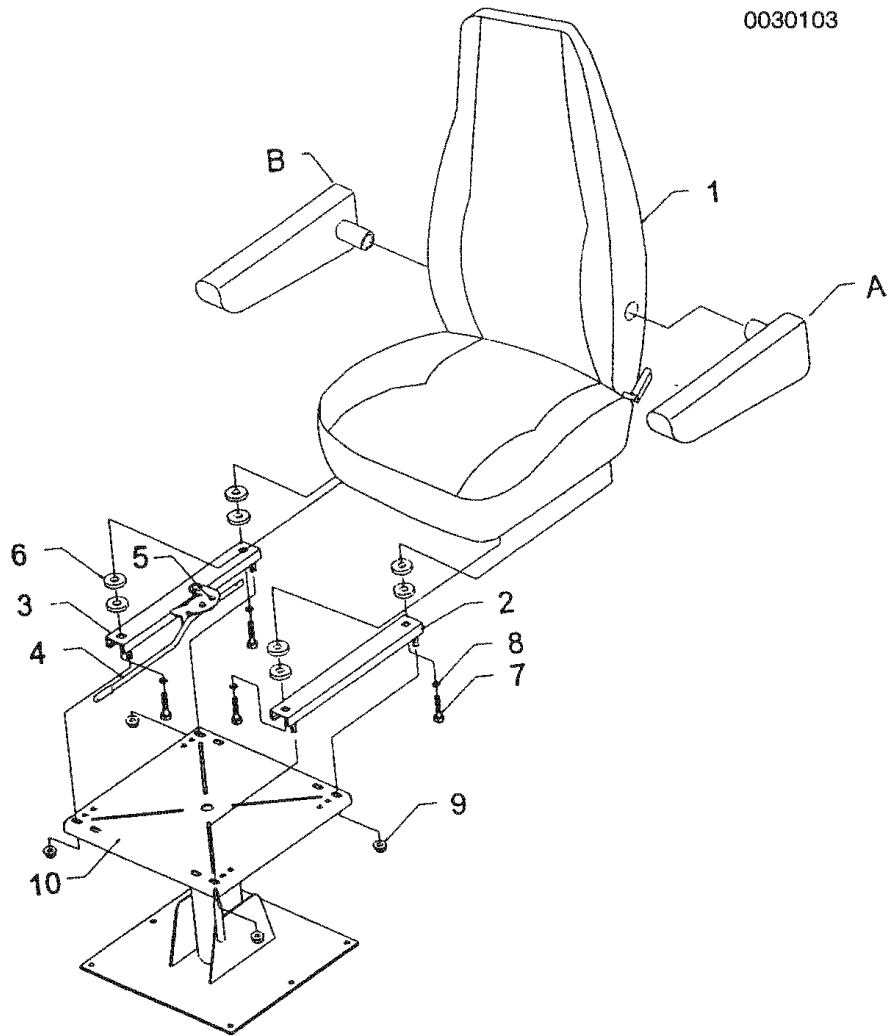

Models: A3FE, A3RE, BBCV, C3FE, CSFE, CSRE, GMCV, MBWB, SBCV, T2RE, TCFE, TCRE, TSFE
DRIVER'S SEAT
BOSTROM ROUTEMASTER
WITH ARMREST
With: OPTION 2824 / STD C3FE, CSFE, CSRE, A3FE, A3RE, WITH OPTION 2831

Key	PartNumber	Qty	Description	Comment