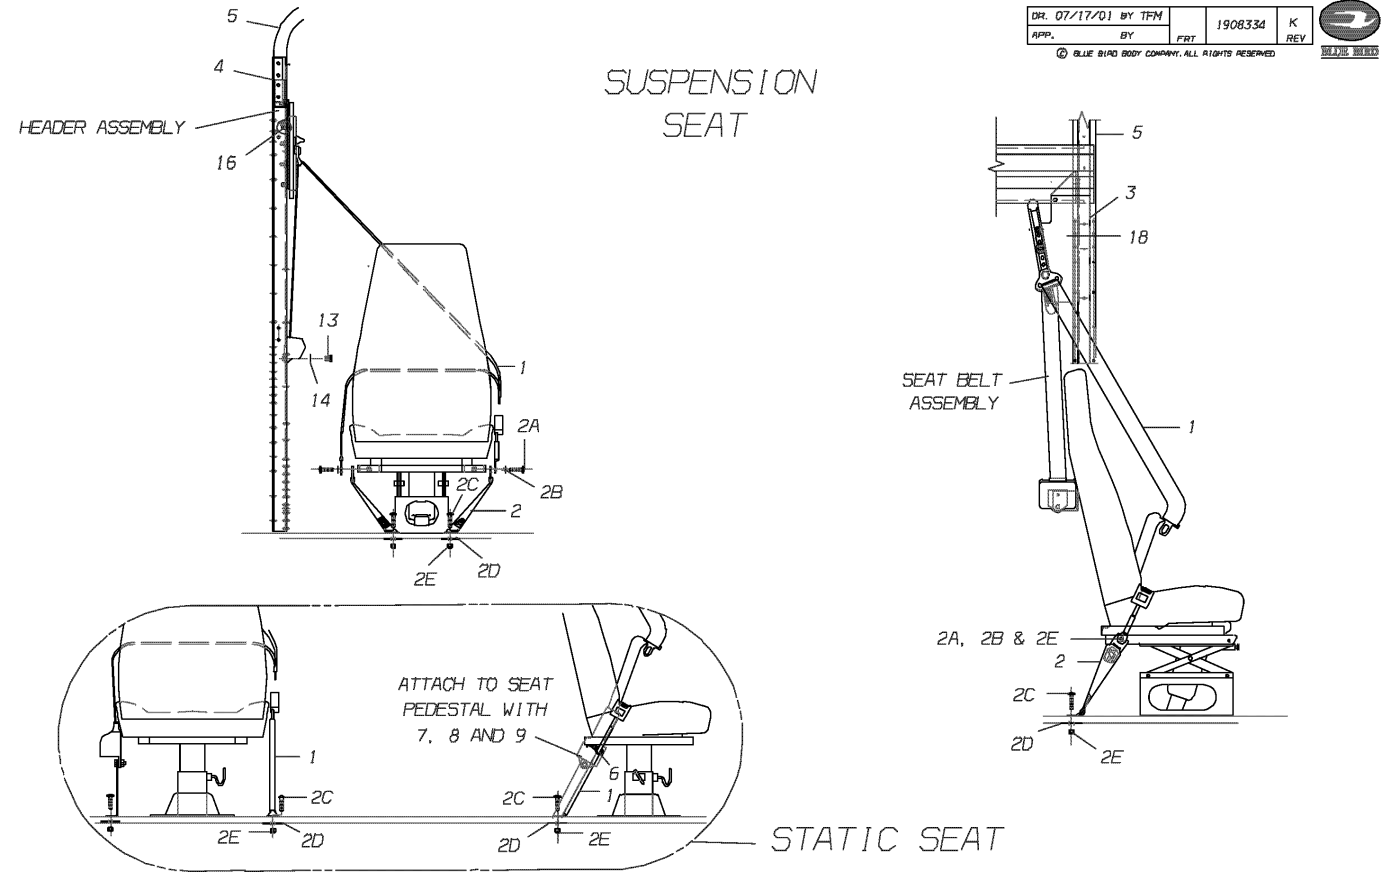

Models: AAFE, AARE, A3FE, A3RE, BBCV, C1FE, C3FE, CSFE, CSRE, GMCV, SBCV, TCFE, TCRE, TSFE
With: DRIVER'S SEAT BELT
DRIVER'S 3-POINT WITH ADJUSTABLE PILLAR LOOP
OPTION 2836

Key	PartNumber	Qty	Description	Comment