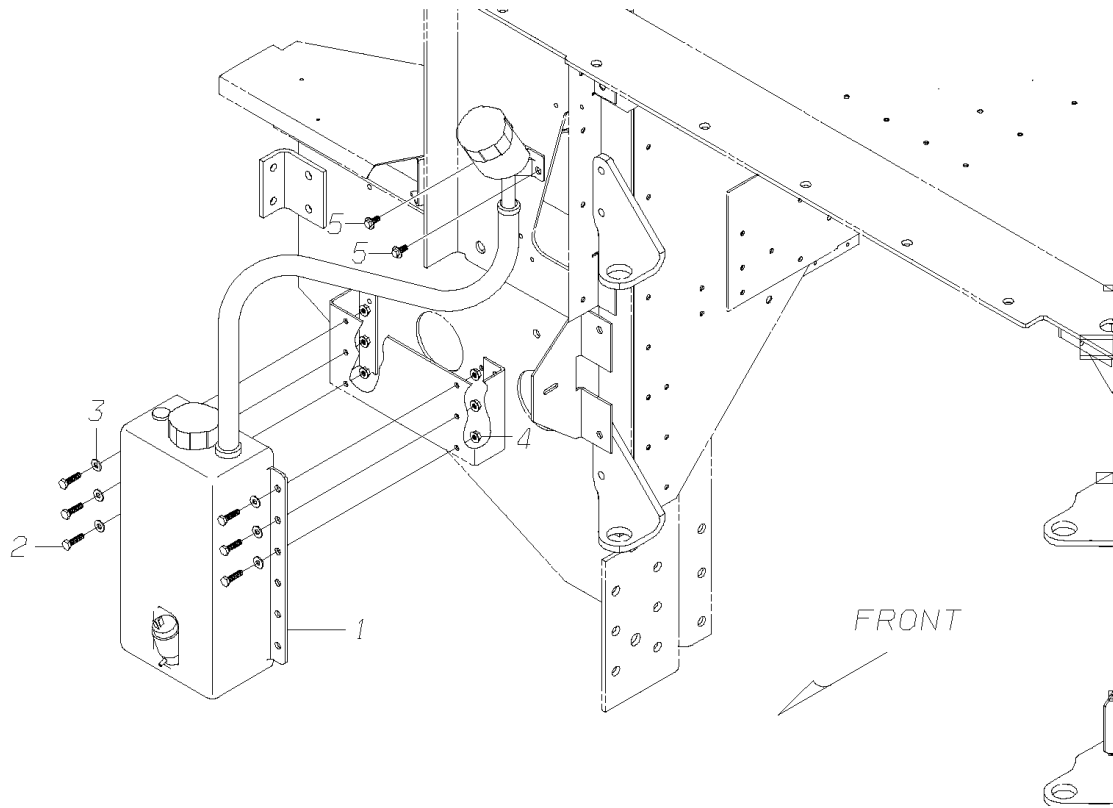

DRIVER SIDE (ROAD SIDE)

From BSN B10139340, F10056665, F20056735, L10121875

3

PASSENGER SIDE (CURB SIDE)

From BSN B10139340, F10056665, F20056735, L10121875

4

Models: A3FE, C3FE
WASHER RESERVOIR

Key	PartNumber	Qty	Description	Comment
-----	------------	-----	-------------	---------