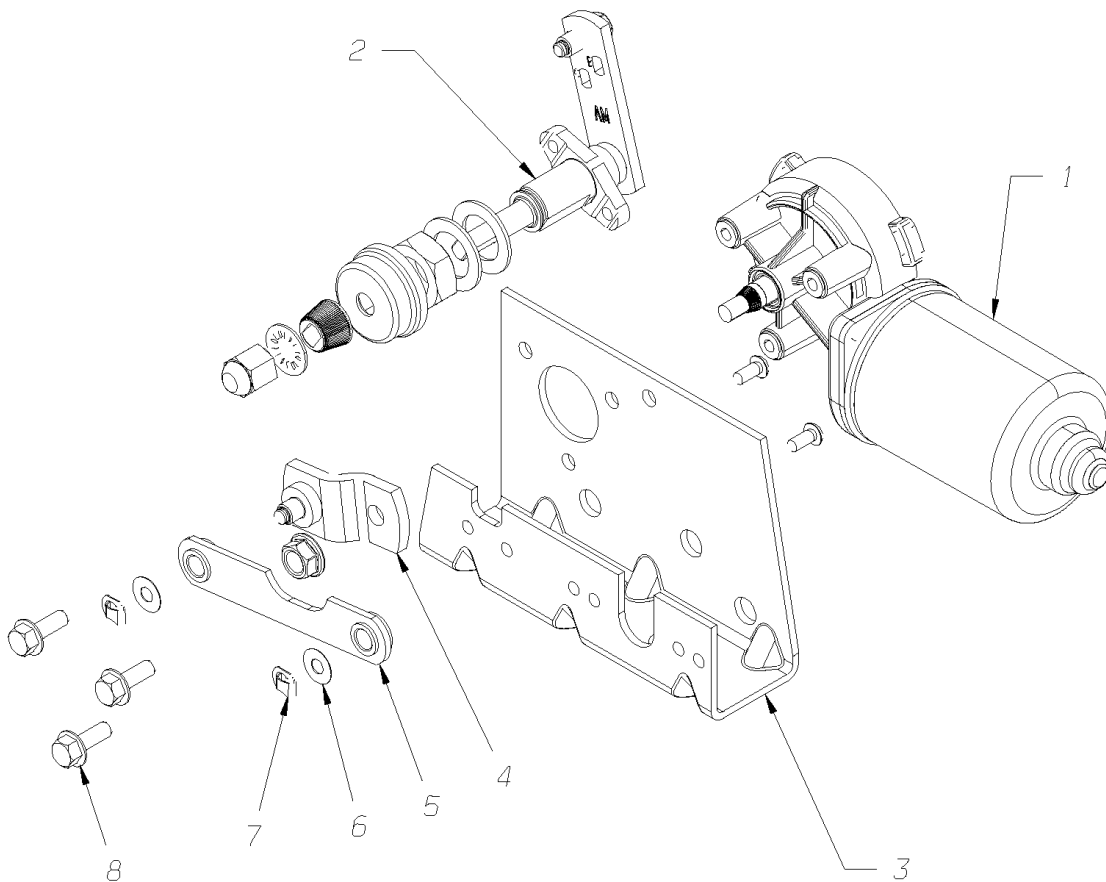

Models: A3FE, A3RE, C3FE
WIPERS & ARMS
DRIVER SIDE (ROAD SIDE)
BSN: From BSN B10139340, F10056665, F20056735, L10121875

Key	PartNumber	Qty	Description	Comment