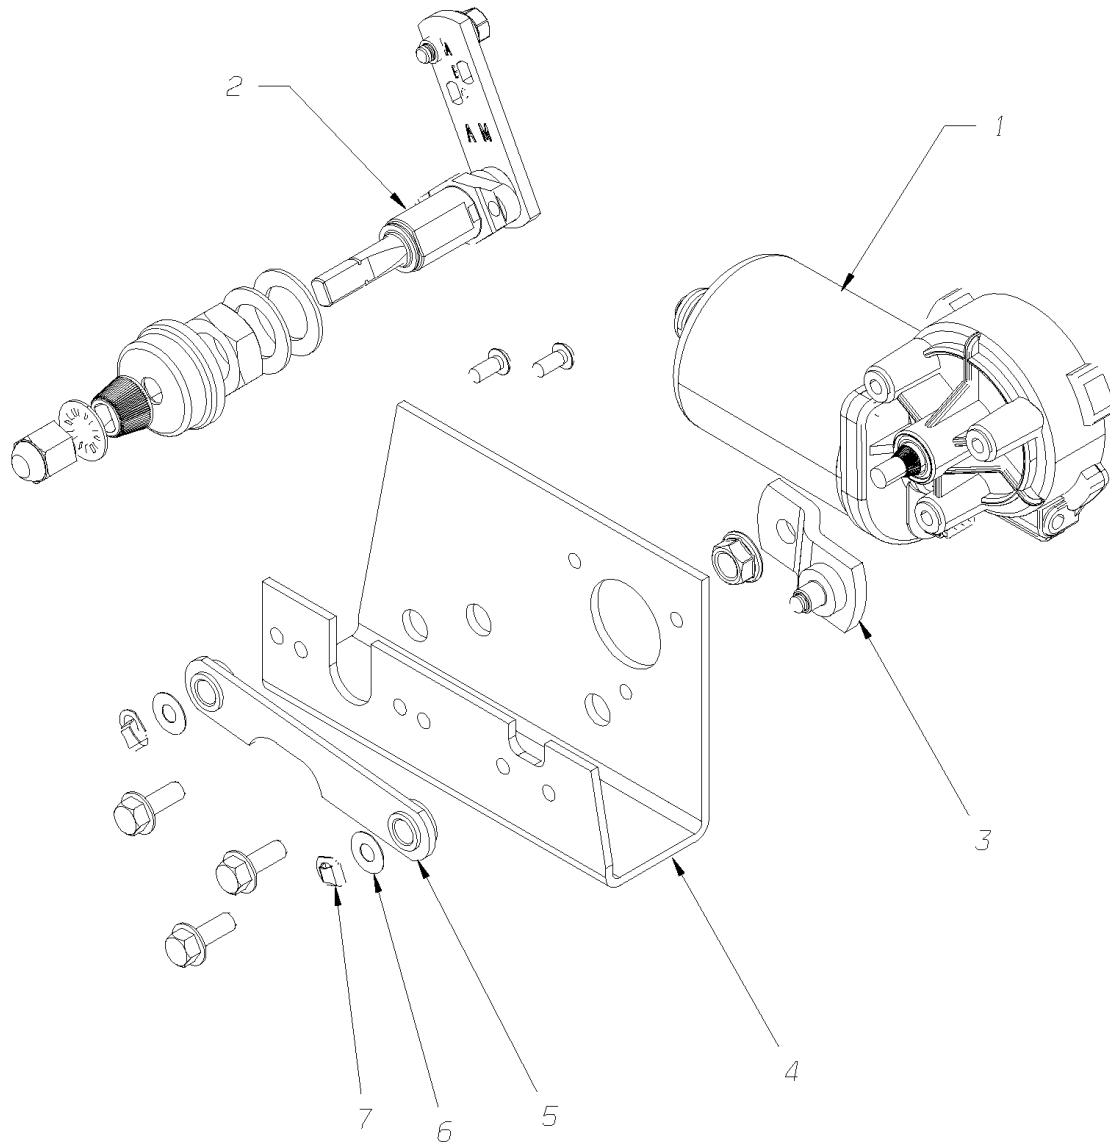

Models: A3FE, A3RE, C3FE
WIPERS & ARMS
PASSENGER SIDE (CURB SIDE)
BSN: From BSN B10139340, F10056665, F20056735, L10121875

Key	PartNumber	Qty	Description	Comment