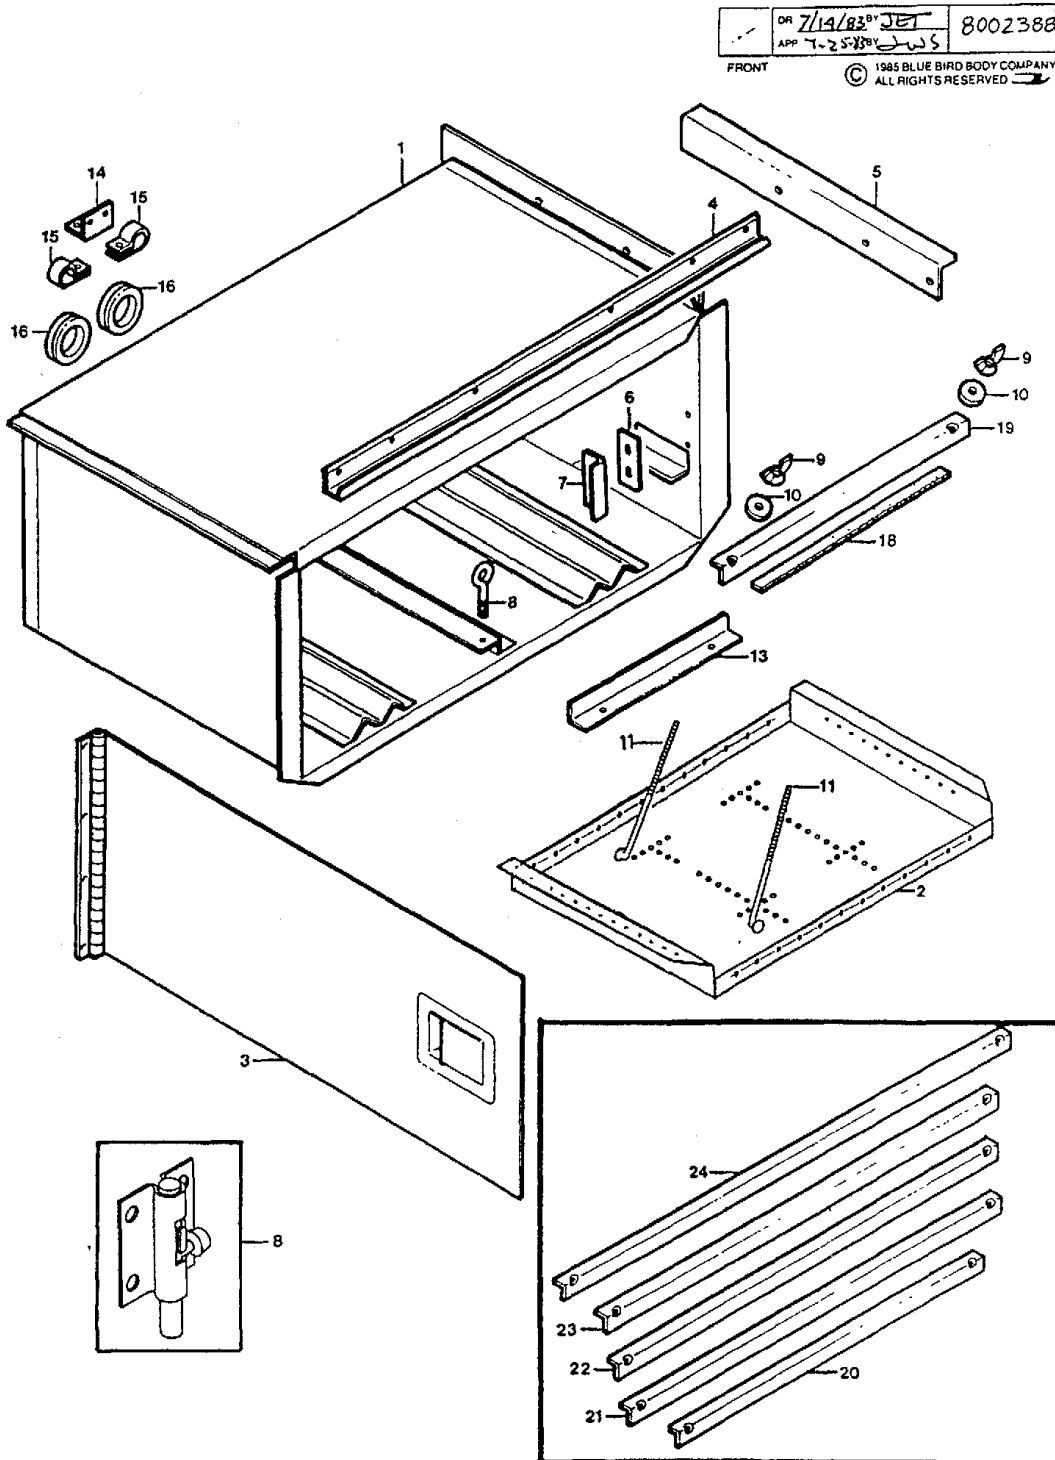

**Body**

**450 Compartments**

BATTERY

*With: STD.* \_\_\_\_\_ 1

HEAVY DUTY

*With: OPTION 0156* \_\_\_\_\_ 2

Models: AAFE, A3FE, A3RE, C1FE, C3FE, CSFE, TCFE, TCRE, TSFE  
 With: BATTERY  
 STD.

Key	PartNumber	Qty	Description	Comment
-----	------------	-----	-------------	---------

**Models:** AAFE, A3FE, A3RE, C1FE, C3FE, CSFE, TCFE, TCRE, TSFE  
**With:** BATTERY STD.

Key	PartNumber	Qty	Description	Comment
1	0008856		BOX ASSY,SLIDING BATTERY,26 WIDTH,	
1	0008857		BOX ASSY,SLIDING BATTERY,LH,FRONT,CV	ENDING WITH BSN FE 30061805, RE 10061810
2	1162023		TRAY,BATTERY BOX	
3	1651777		PANEL ASSY,DOOR,SLIDING BAT BOX CMPT,	ENDING WITH BSN 0018804, 188870, 256957, 369411 LOCK NOT INCLUDED
3	1651777		PANEL ASSY,DOOR,SLIDING BAT BOX CMPT,	ENDING WITH BSN 0018804, 188870, 256957, 369411 LOCK NOT INCLUDED
3	1839885		PANEL,DOOR,SLIDING BATTERY BOX,E-COAT	BEGIN WITH BSN 0018805, 188871, 256958, 369412
NI	1842228	2	HINGE GUIDE	BEGIN WITH BSN 0018805, 188871, 256958, 369412
NI	1842582	2	PIN HINGE	BEGIN WITH BSN 0018805, 188871, 256958, 369412
NI	1842541	4	SCREW,12-14 X 1,AB,PH1,PAN HD,YELLOW	BEGIN WITH BSN 0018805, 188871, 256958, 369412
NI	1651868		LATCH,BATTERY BOX,PUNCHED,PRIMED	3 5/8 X 4 11/16
NI	1651835		LATCH,LOCK,W/SPLIT GASKET,PUNCHED,	WITH DUST SHUTTER & KEYS OPTION 0198 WITH KEYS
NI	0848747		KEY,LL-25,LOCKING COMPARTMENTS	KEY
4	0879676		MOLDING,DRIP,26,SLIDING BAT CMPT,PRIMED	
5	0307017		ANGLE,MTG,26IN WIDTH SLIDING BATTERY	
6	0525618		SPACER,STRIKER,LUGGAGE & TIRE	
7	0332544		PLATE,STRIKER,TIRE COMPARTMENT	
8	2000388		BOLT,EYE,BATTERY BOX TRAY,1/4 X 2"	
8	1422500		LATCH,BOLT,BARREL,SOUTH CAROLINA	OPTION 7365
N	1458843		BOLT & CABLE ASSY,RETAINER,BATTERY TRAY	OPTION 157
9	2001444	2	NUT,WING,5/16-18,YEL ZN DICH	