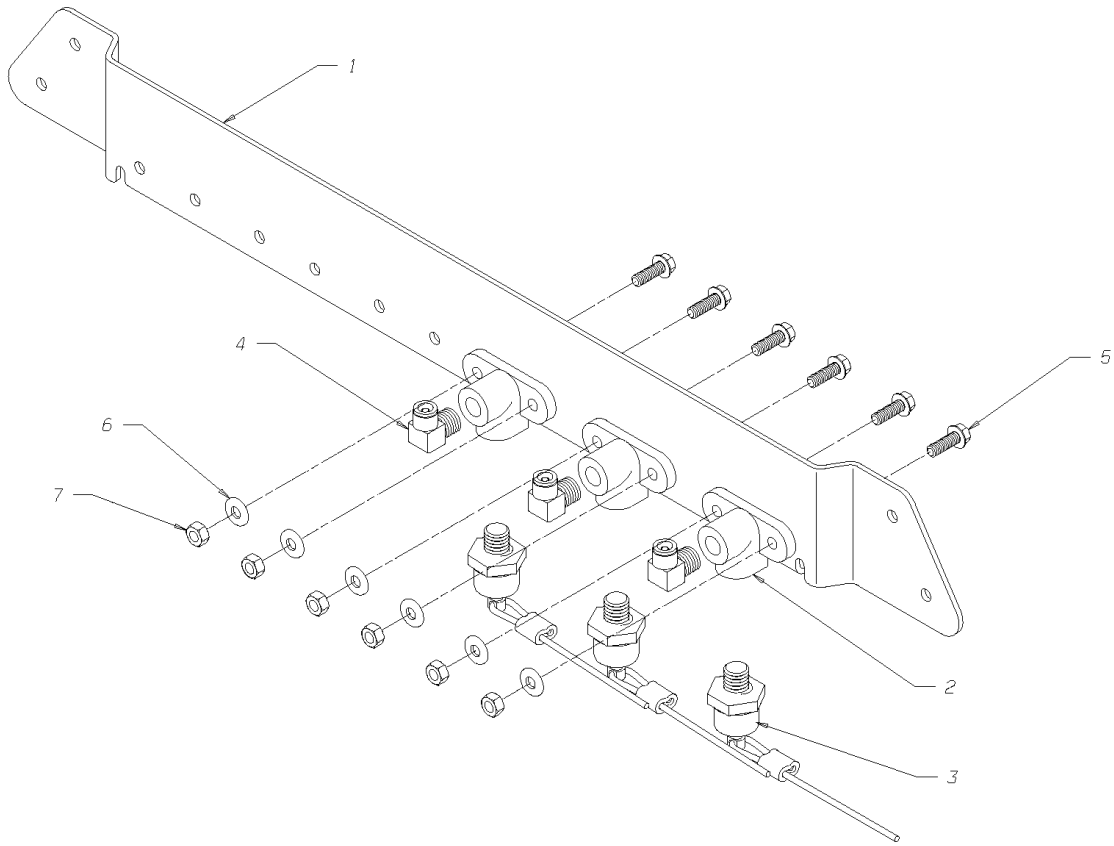

Models: **M4RE
VALVE ASSY
DRAIN, LANYARD
REAR**

Key	PartNumber	Qty	Description	Comment