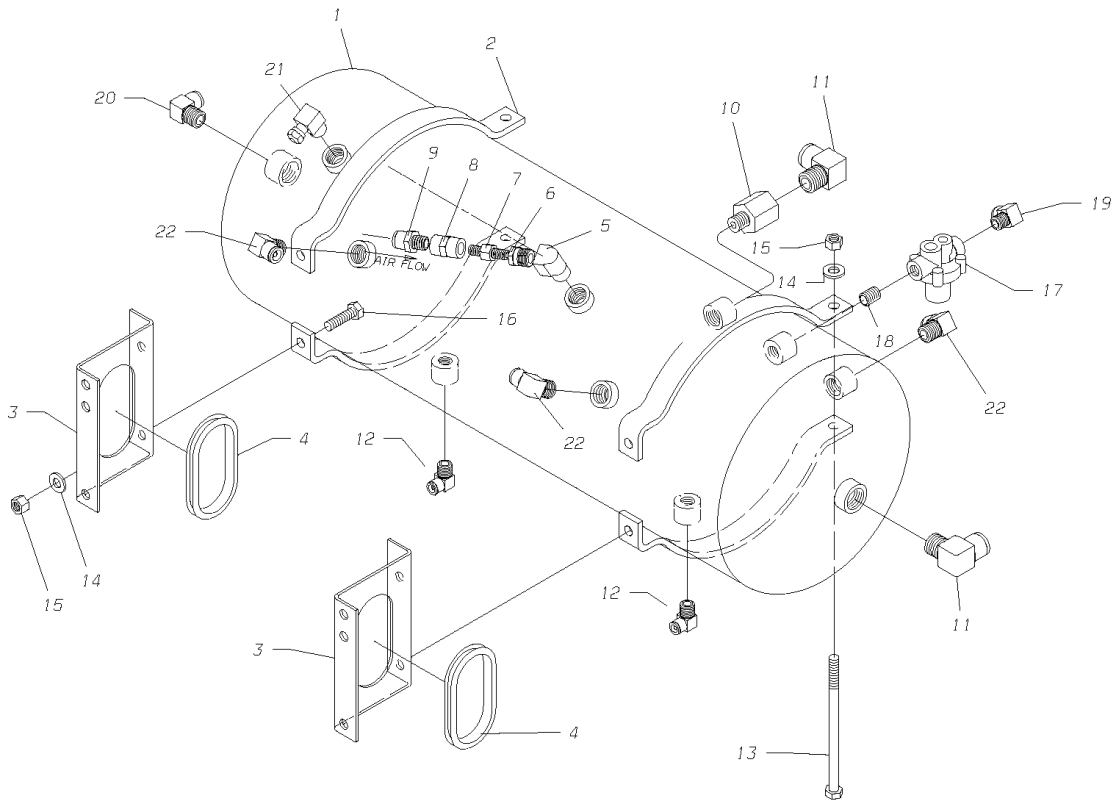

Models: **M4RE**
RESERVOIR ASSY
WET TANK
ACCESSORY
BSN: **From CSN 10001180**

Key	PartNumber	Qty	Description	Comment