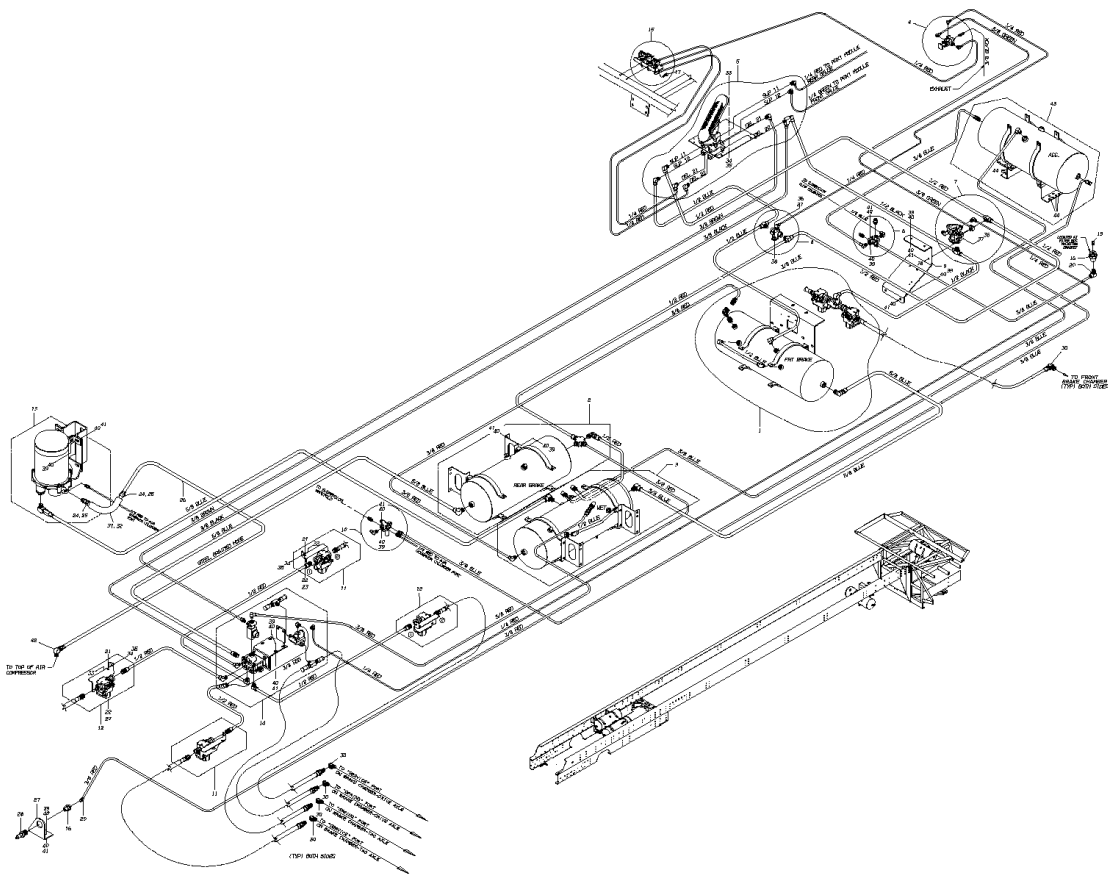

Models: H4RE, M4RE
SYSTEM
To H4RE CSN 07/13/03 M4RE CSN 10/17/04

Key	PartNumber	Qty	Description	Comment