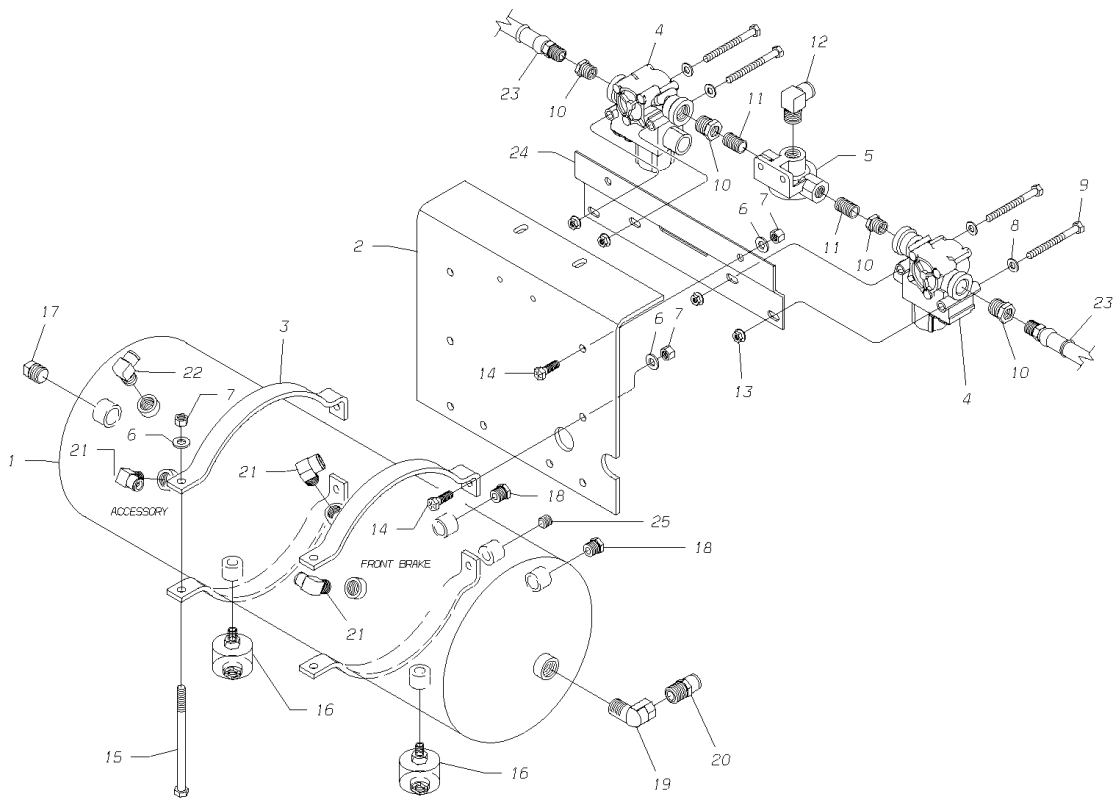

Models: **M4RE
RESERVOIR ASSY
ACCESSORY
WITH AUTO DRAIN VALVE - 2**

Key	PartNumber	Qty	Description	Comment