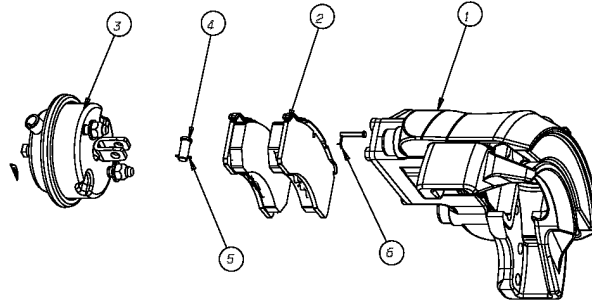

Models: H4RE, M4RE
**WHEEL END COMPONENTS
FRONT, ALUMN WHEELS**

Key	PartNumber	Qty	Description	Comment

DR. 4-10-03	BY MFR	0056692	REV	
APP.	BY TL	FRT	REV	

© BLUE BIRD BODY COMPANY. ALL RIGHTS RESERVED