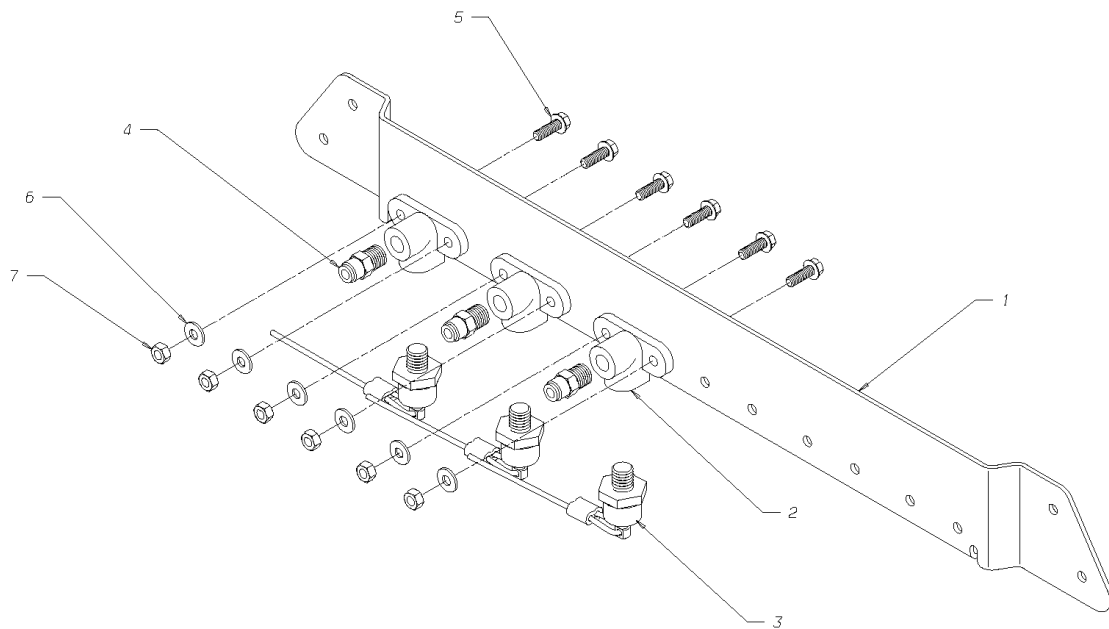

Models: **M4RE
VALVE ASSY
DRAIN, LANYARD
FRONT**

Key	PartNumber	Qty	Description	Comment