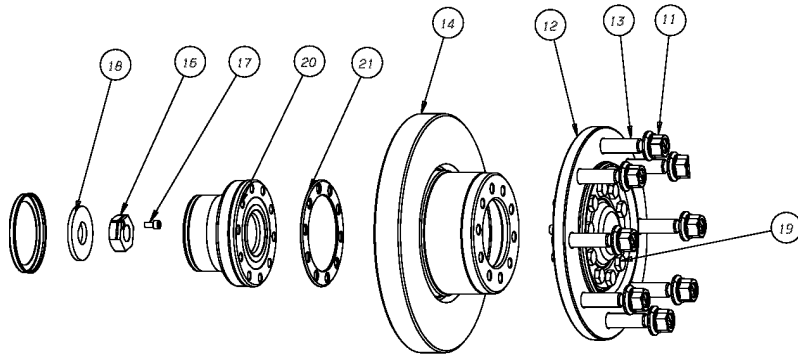

Models: H4RE, M4RE
WHEEL END COMPONENTS
FRONT AND REAR, ALUMN WHEELS
CALIPER ASSY AIR DISC DX225

Key	PartNumber	Qty	Description	Comment

DR. 4-10-03	BY MFR	0056692	REV	
APP.	BY TL	FRT	REV	

© BLUE BIRD BODY COMPANY. ALL RIGHTS RESERVED