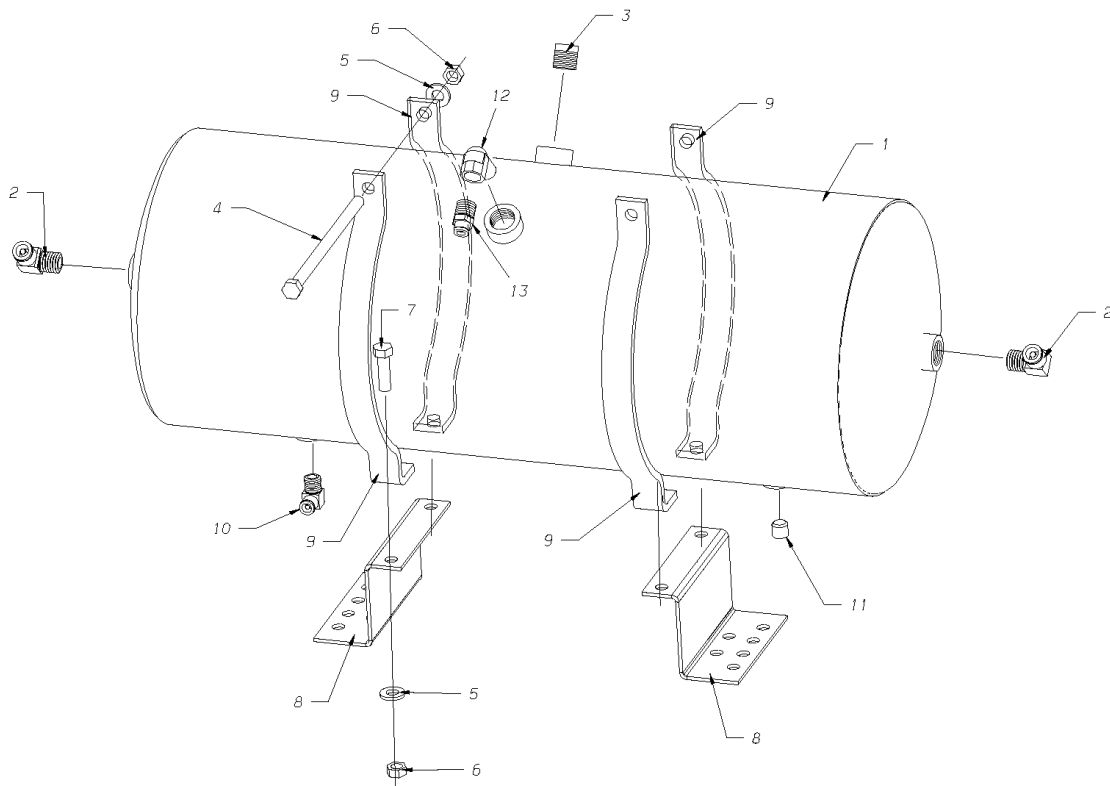

Models: **M4RE**
RESERVOIR ASSY
ACCESSORY
BSN: **From CSN 10001180**

Key	PartNumber	Qty	Description	Comment