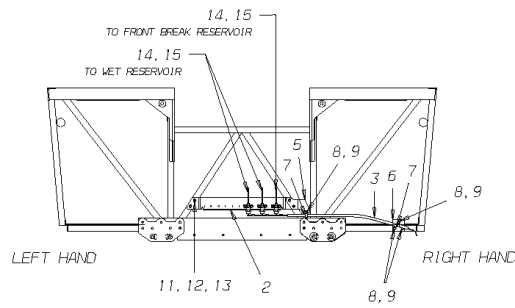

Models: **M4RE
RESERVOIR ASSY
DRAIN VALVES, AIR LANYARD**

Key	PartNumber	Qty	Description	Comment