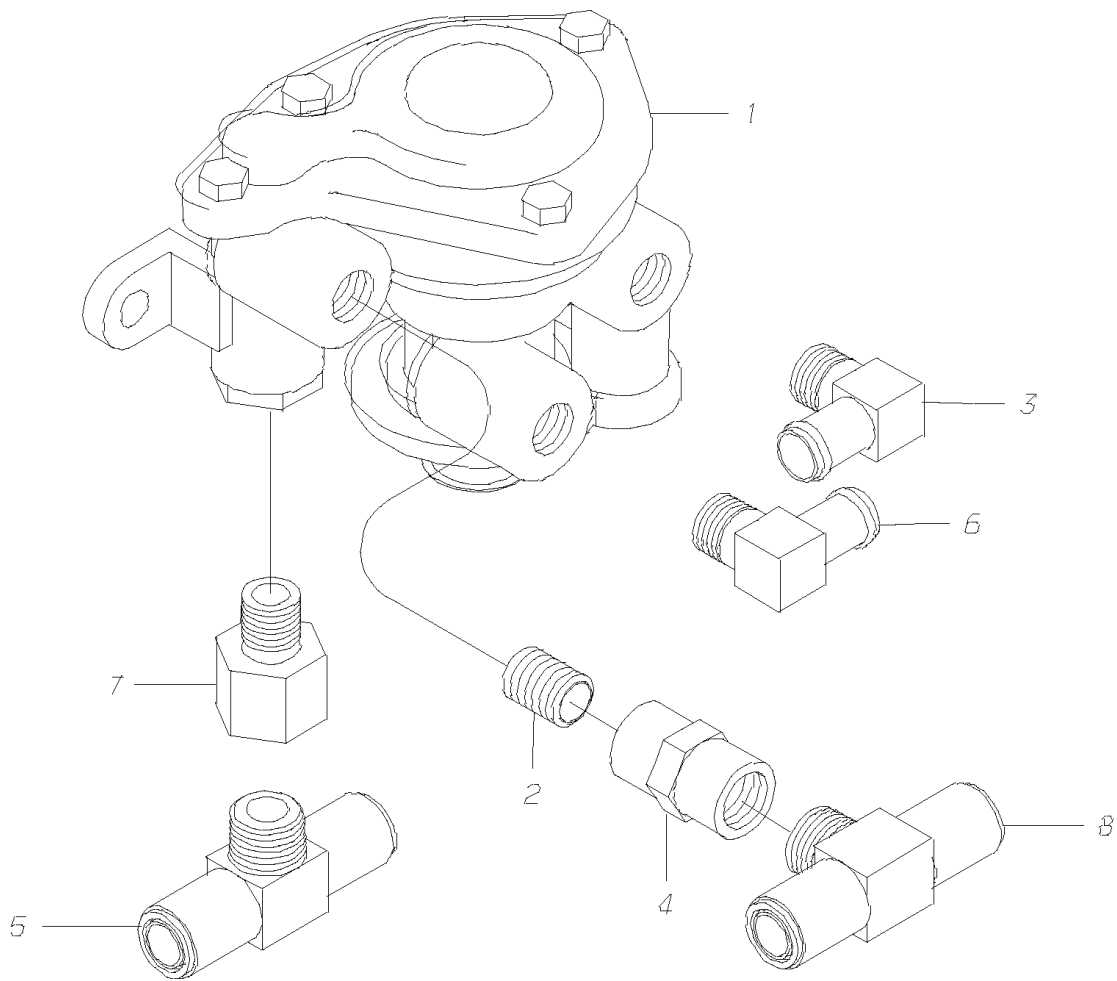

Models: **M4RE
VALVE ASSY
SPRING BRAKE
SR-1**

Key	PartNumber	Qty	Description	Comment