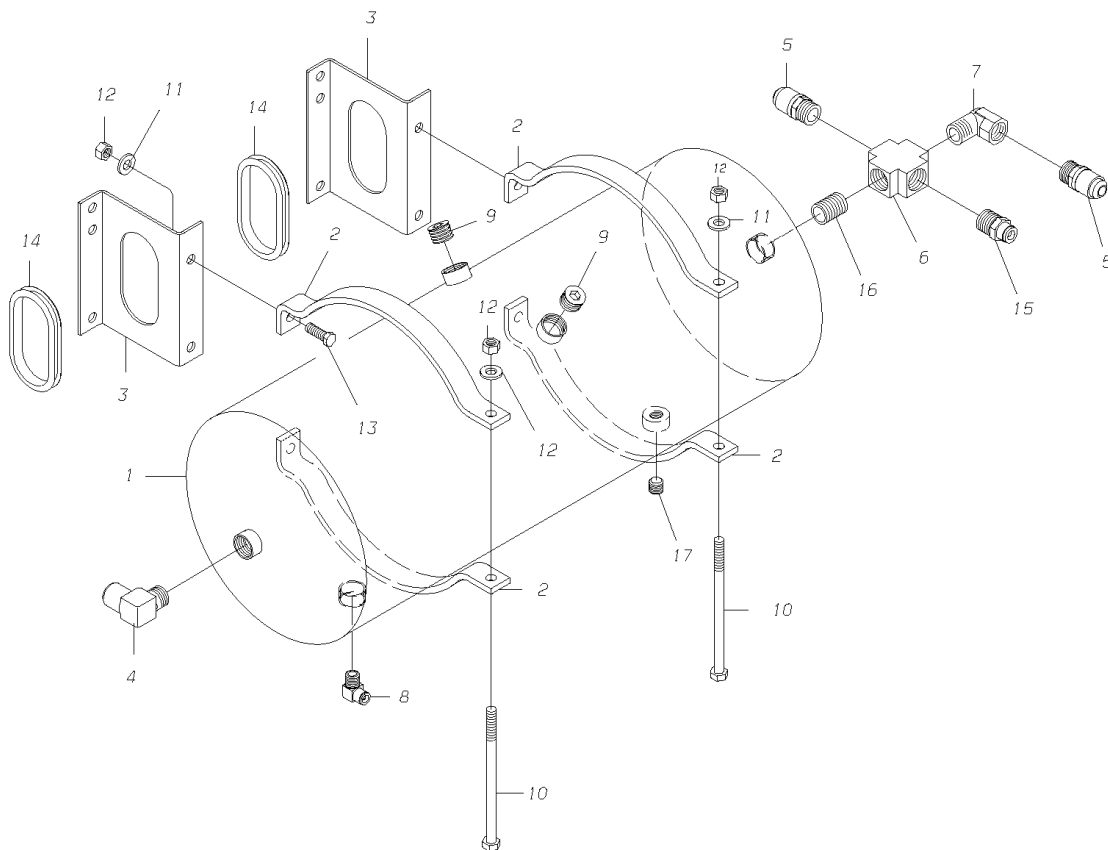

Models: **M4RE
RESERVOIR ASSY
REAR**

Key	PartNumber	Qty	Description	Comment