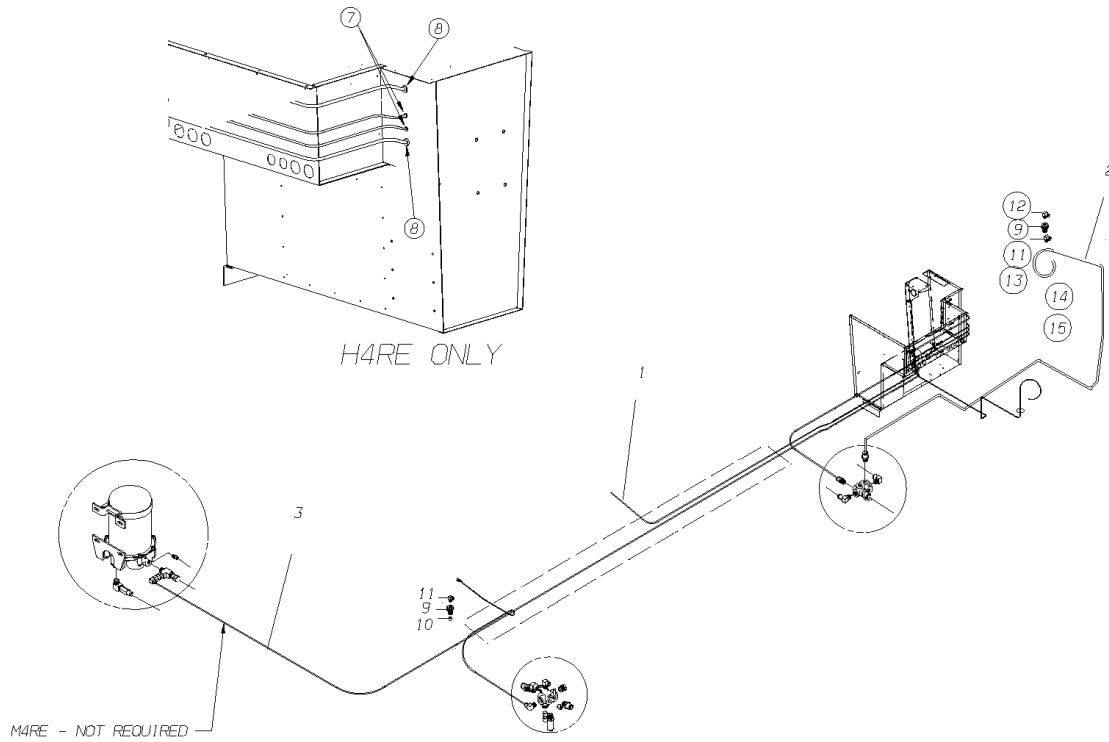

Models: **H4RE, M4RE
SYSTEM
6 CHANNEL, ABS
ACCESSORIES**

Key	PartNumber	Qty	Description	Comment