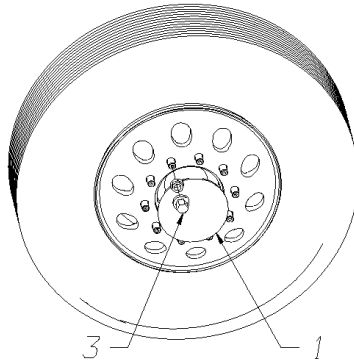

Models: **M4RE**
OPTIONAL EQUIPMENT
HUB COVERS

Key	PartNumber	Qty	Description	Comment

FRONT AXLE