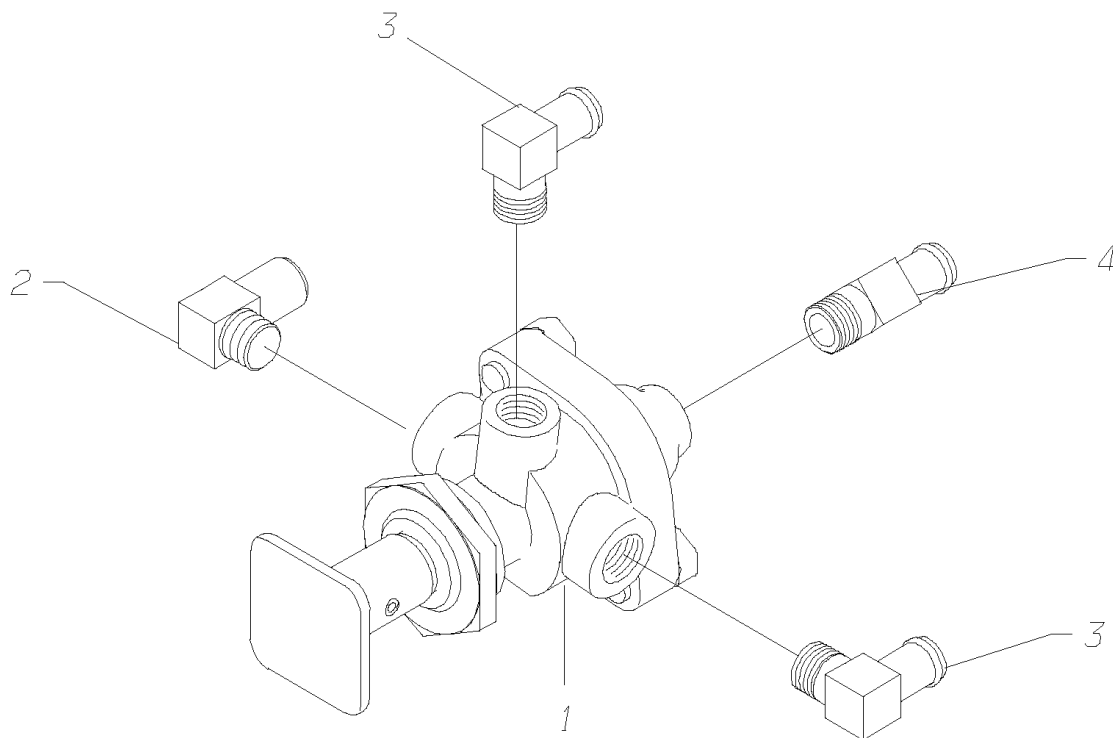

Models: H4RE, M4RE
VALVE ASSY
PARKING BRAKE

Key	PartNumber	Qty	Description	Comment