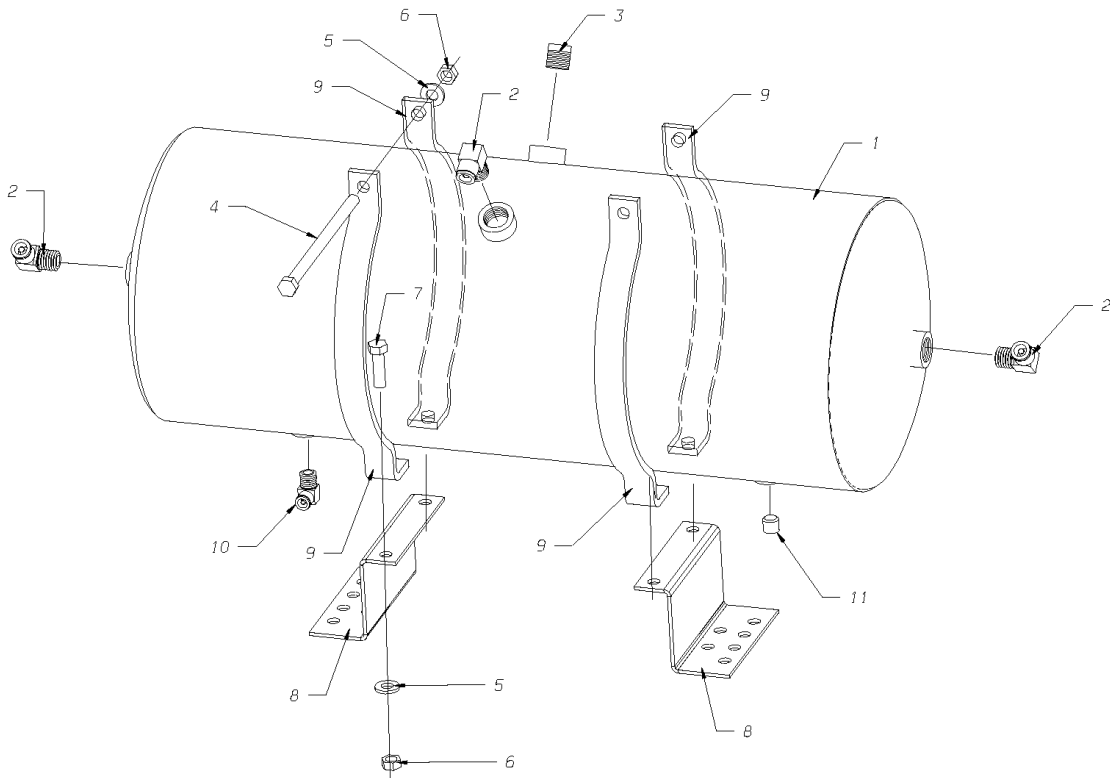

Models: **M4RE**
RESERVOIR ASSY
ACCESSORY
To CSN 10001179

Key	PartNumber	Qty	Description	Comment