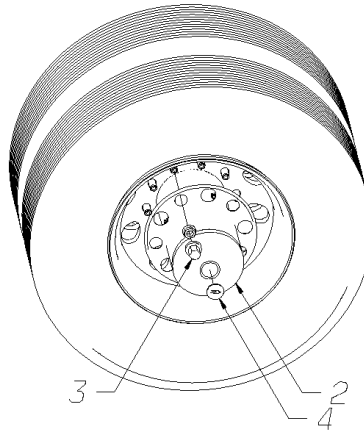

Models: **M4RE**
OPTIONAL EQUIPMENT
HUB COVERS

Key	PartNumber	Qty	Description	Comment

DRIVE AXLE