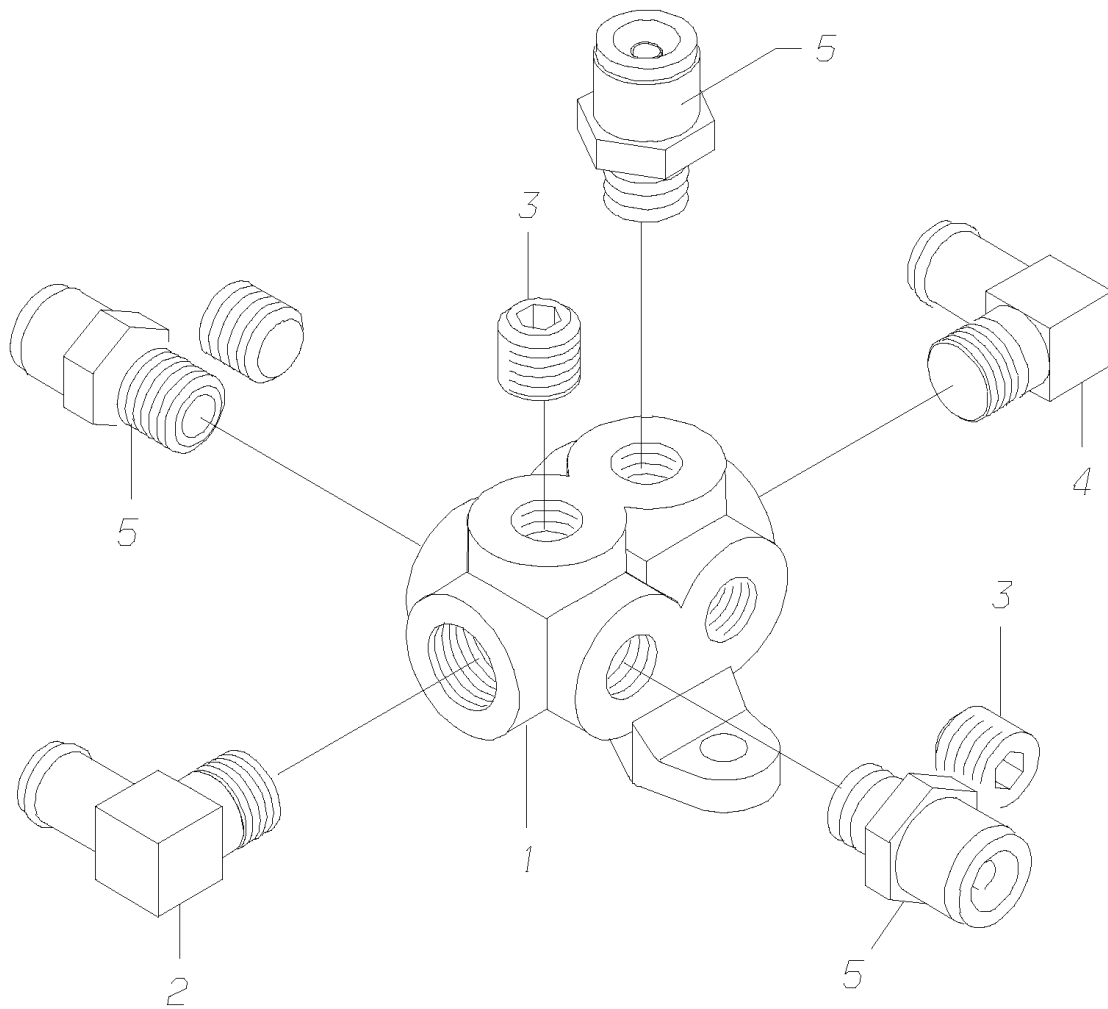

Models: H4RE, M4RE
VALVE ASSY
MANIFOLD
FRONT

Key	PartNumber	Qty	Description	Comment
-----	------------	-----	-------------	---------

**Models: H4RE, M4RE
VALVE ASSY
MANIFOLD
FRONT**

Key	PartNumber	Qty	Description	Comment
1	2023083	1	FITTING,MANIFOLD,212322	
2	0009911	1	ELBOW,90 DEG,MALE1869X6X6-Z,.38MPT	
3	2023513	3	PLUG,PIPE,1/4,ALLEN HEX HD,BRASS	
4	0009912	1	ELBOW,90 DEG,MALE1869X4X4-Z,.25MPT	
5	0009924	3	CONNECTOR,MALE,1868X6-Z,.25MPT X .38T"	