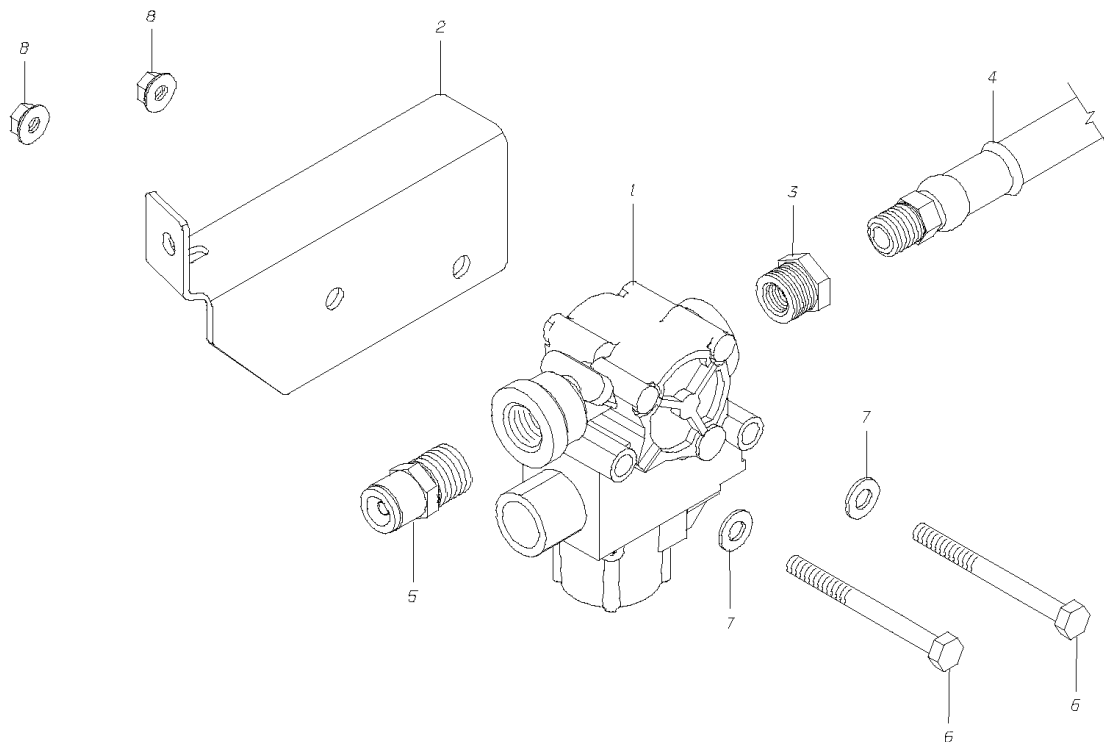

Models: H4RE, M4RE
VALVE ASSY
MODULATOR
6 CHANNEL, ABS, REAR

Key	PartNumber	Qty	Description	Comment