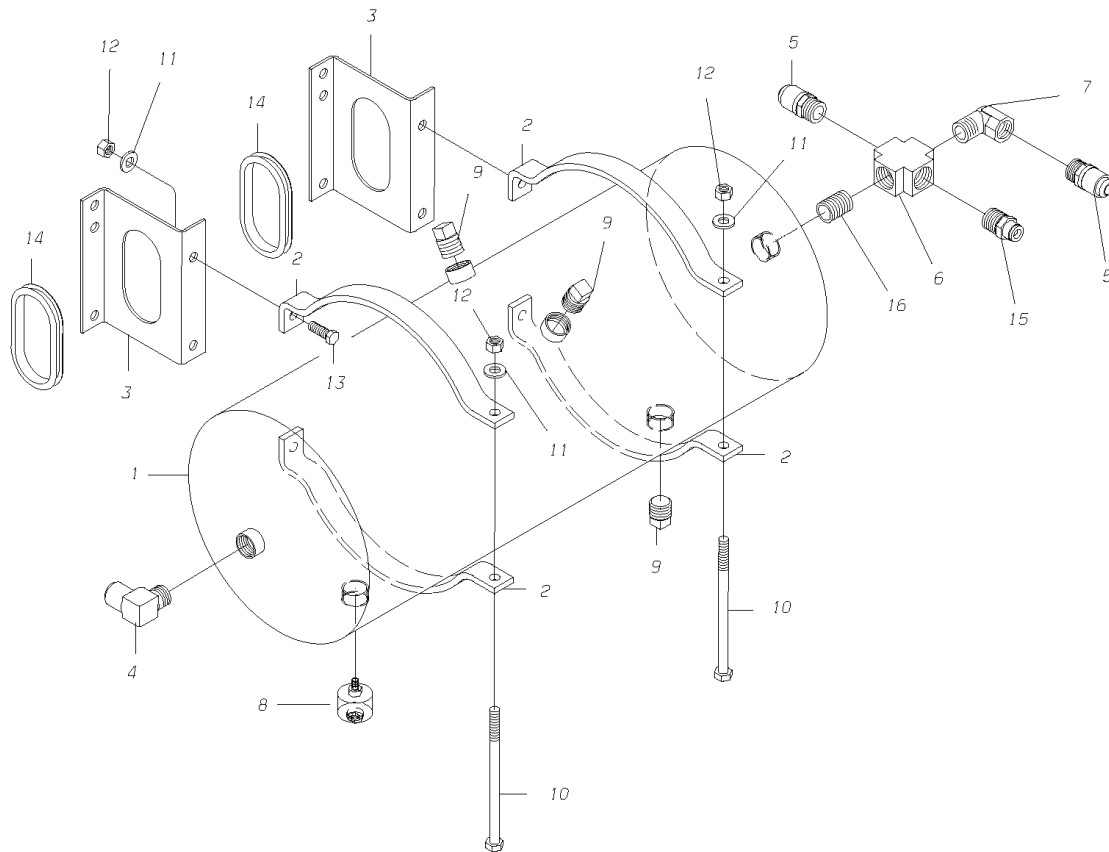

Models: **M4RE
RESERVOIR ASSY
REAR
WITH AUTO DRAIN VALVE - 2**

Key	PartNumber	Qty	Description	Comment