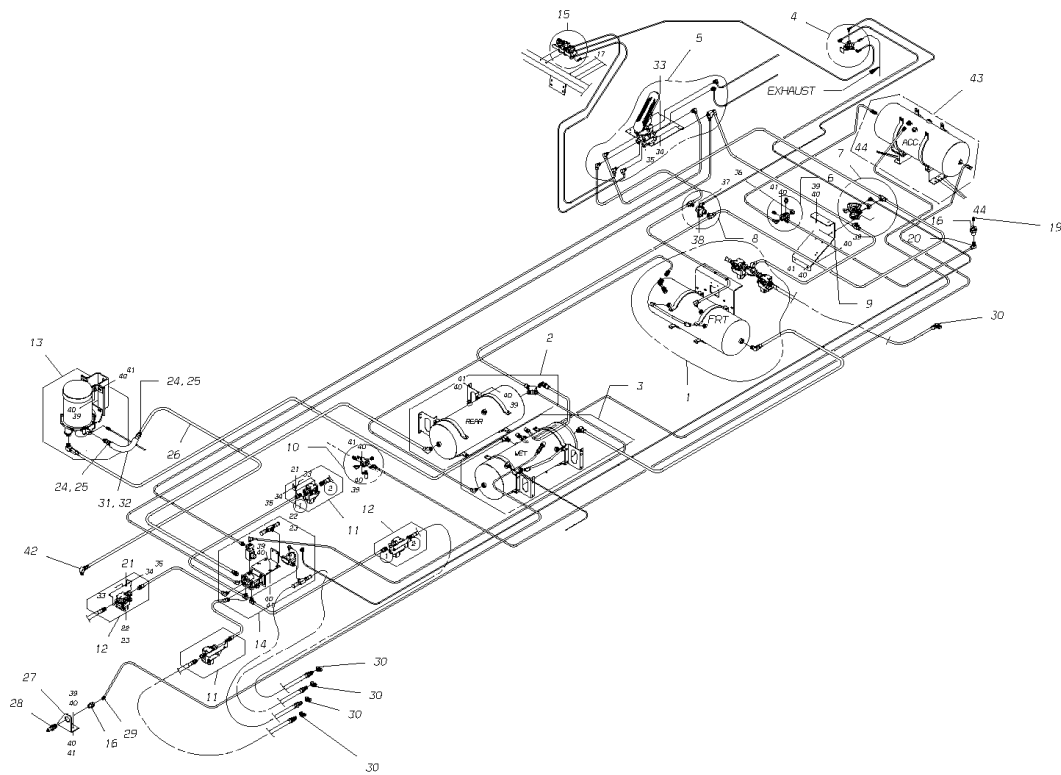

Models: **M4RE**
SYSTEM
BSN: **From 10/18/04**

Key	PartNumber	Qty	Description	Comment