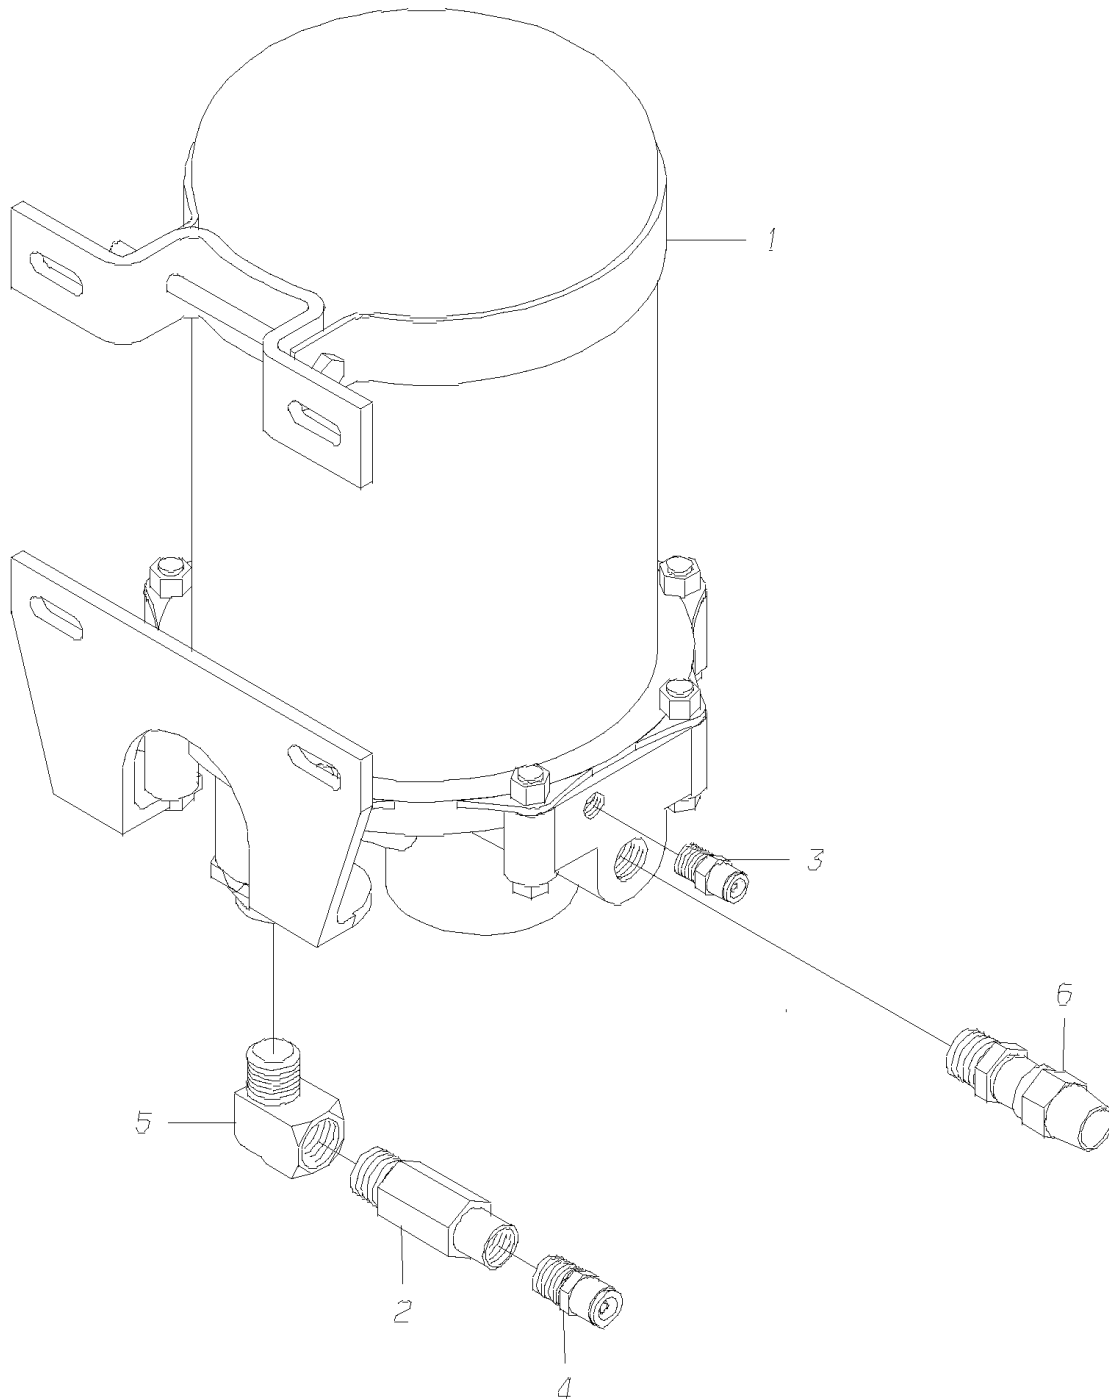

Models: H4RE, M4RE
AIR DRYER ASSY
AD-9

Key	PartNumber	Qty	Description	Comment