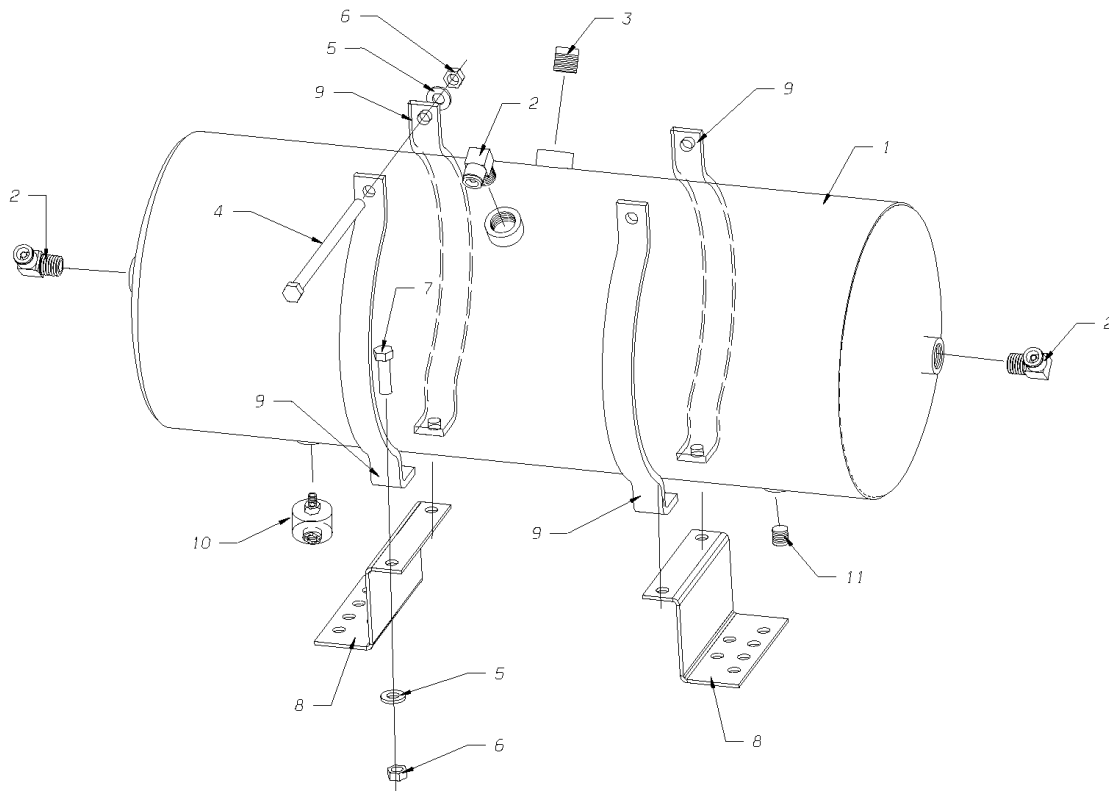

Models: **M4RE
RESERVOIR ASSY
FRONT BRAKE
WITH AUTO DRAIN VALVE - 2
To CSN 10001179**

Key	PartNumber	Qty	Description	Comment