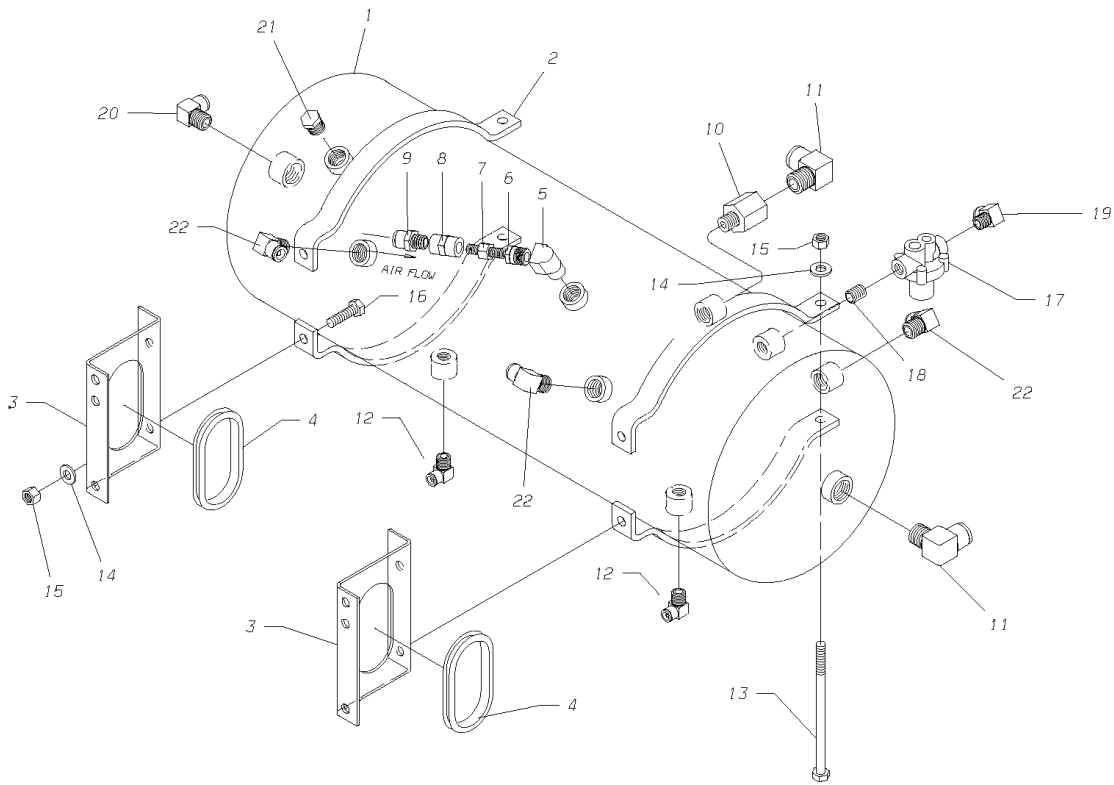

Models: **M4RE**
RESERVOIR ASSY
WET TANK
ACCESSORY
To CSN 10001179

Key	PartNumber	Qty	Description	Comment