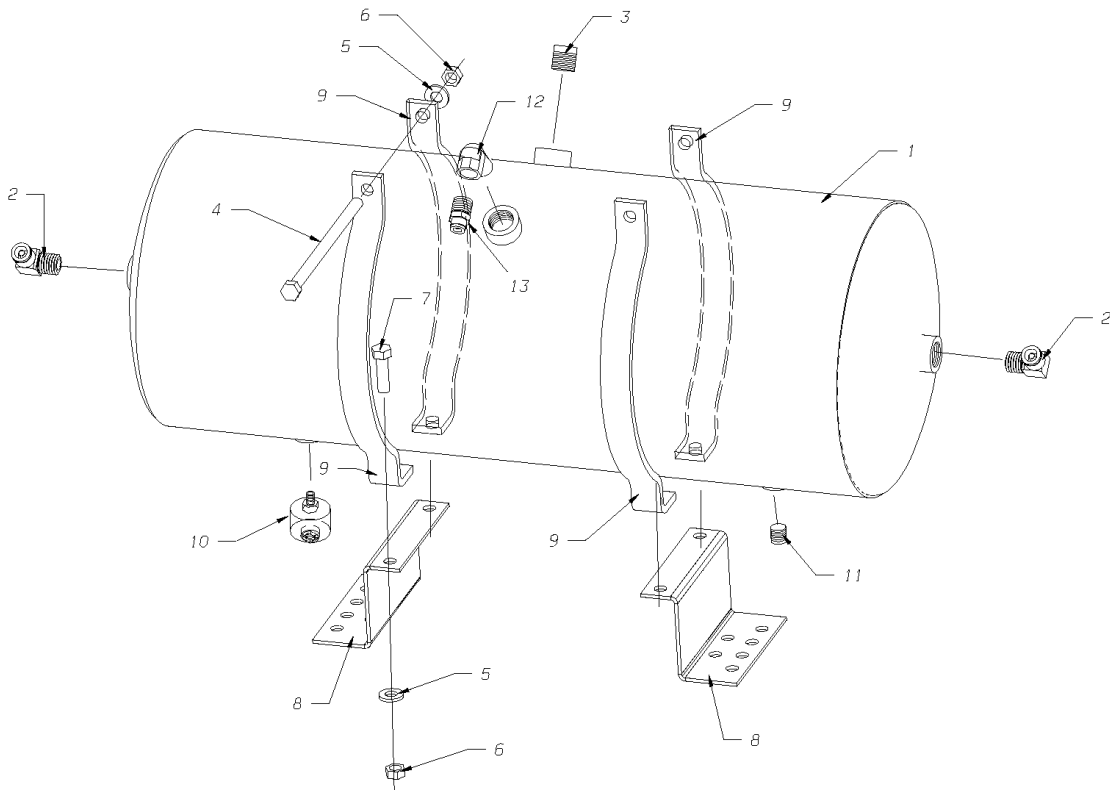

Models: M4RE
RESERVOIR ASSY
ACCESSORY
BSN: From CSN 10001180

Key	PartNumber	Qty	Description	Comment