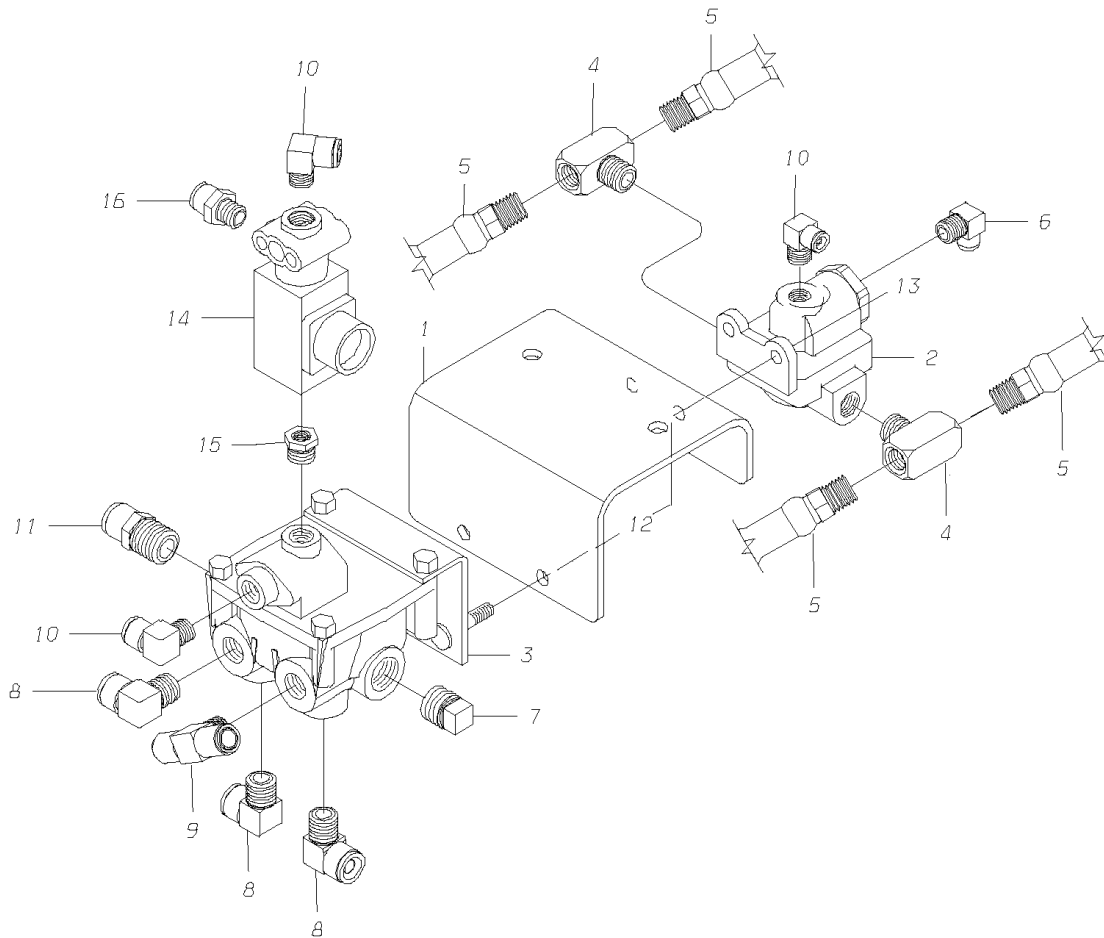

Models: H4RE, M4RE
VALVE ASSY
QUICK RELEASE
WITH R12 RELAY

Key	PartNumber	Qty	Description	Comment