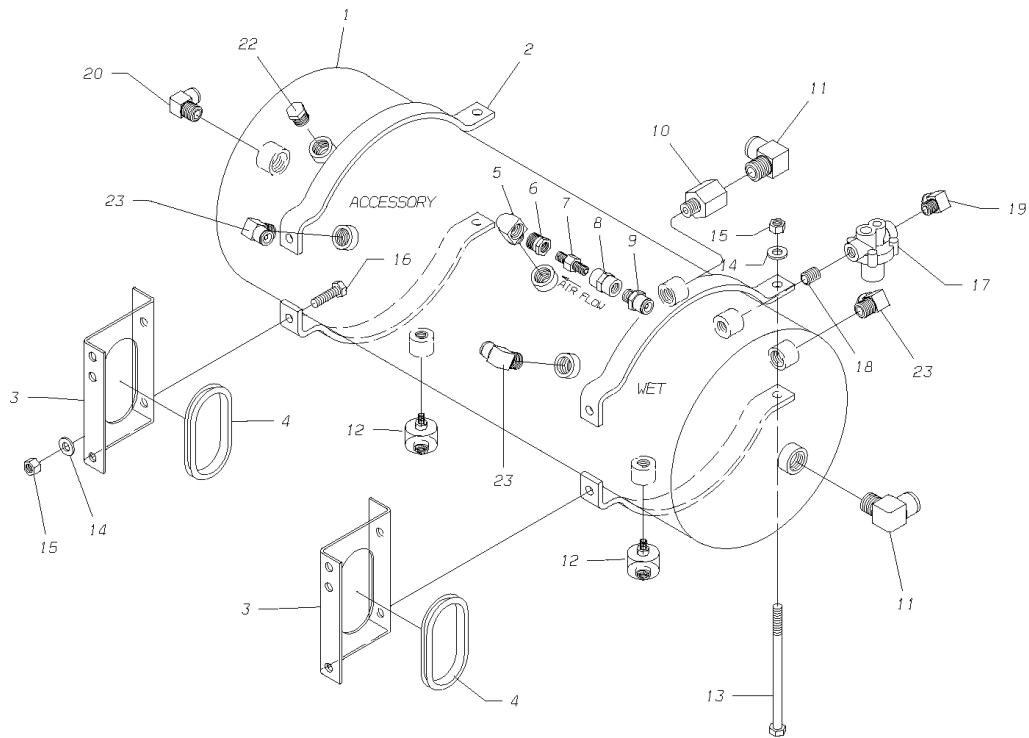

Models: **M4RE
RESERVOIR ASSY
WET TANK
ACCESSORY, WITH AUTO DRAIN VALVE HEATED- 2
To CSN 10001179**

Key	PartNumber	Qty	Description	Comment