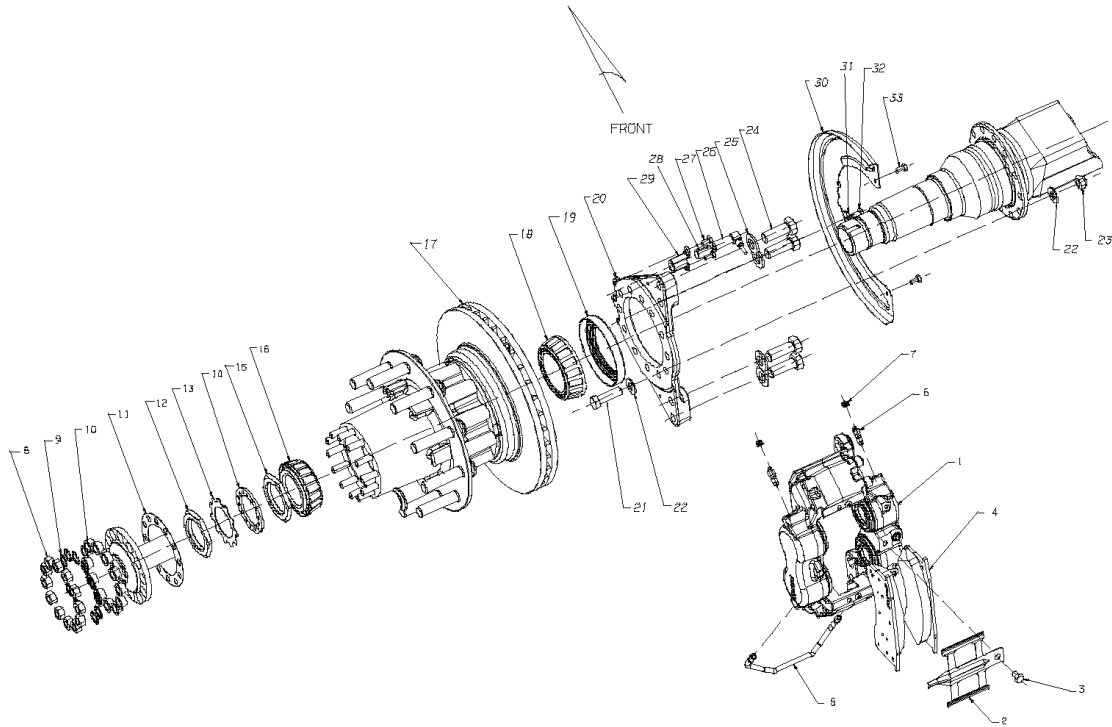

Models: H4RE, M4RE
WHEEL END COMPONENTS
REAR
ALUMN WHEELS

Key	PartNumber	Qty	Description	Comment