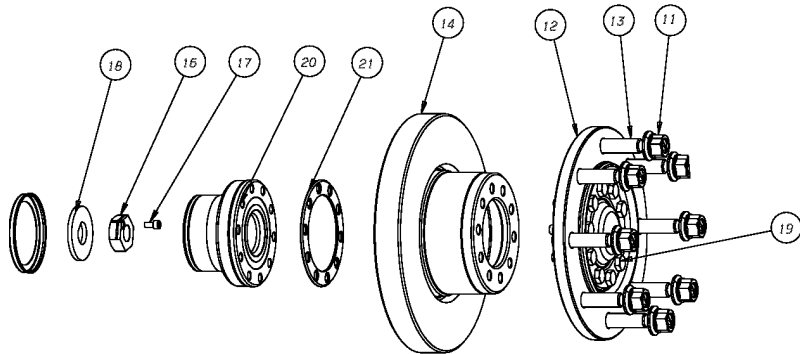

Models: H4RE, M4RE
**WHEEL END COMPONENTS
FRONT, ALUMN WHEELS**

Key	PartNumber	Qty	Description	Comment

DR. 4-10-03	BY MFR	0056692	REV	
APP.	BY TL	FRT	REV	

© BLUE BIRD BODY COMPANY. ALL RIGHTS RESERVED