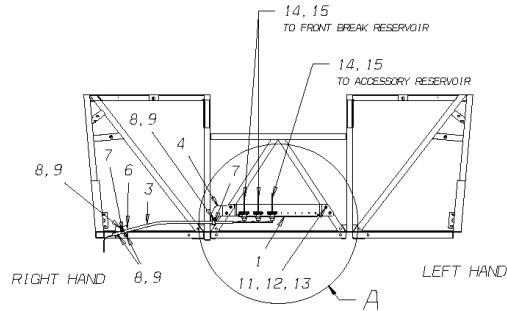

Models: **M4RE
RESERVOIR ASSY
DRAIN VALVES, AIR LANYARD**

Key	PartNumber	Qty	Description	Comment

DETAIL A