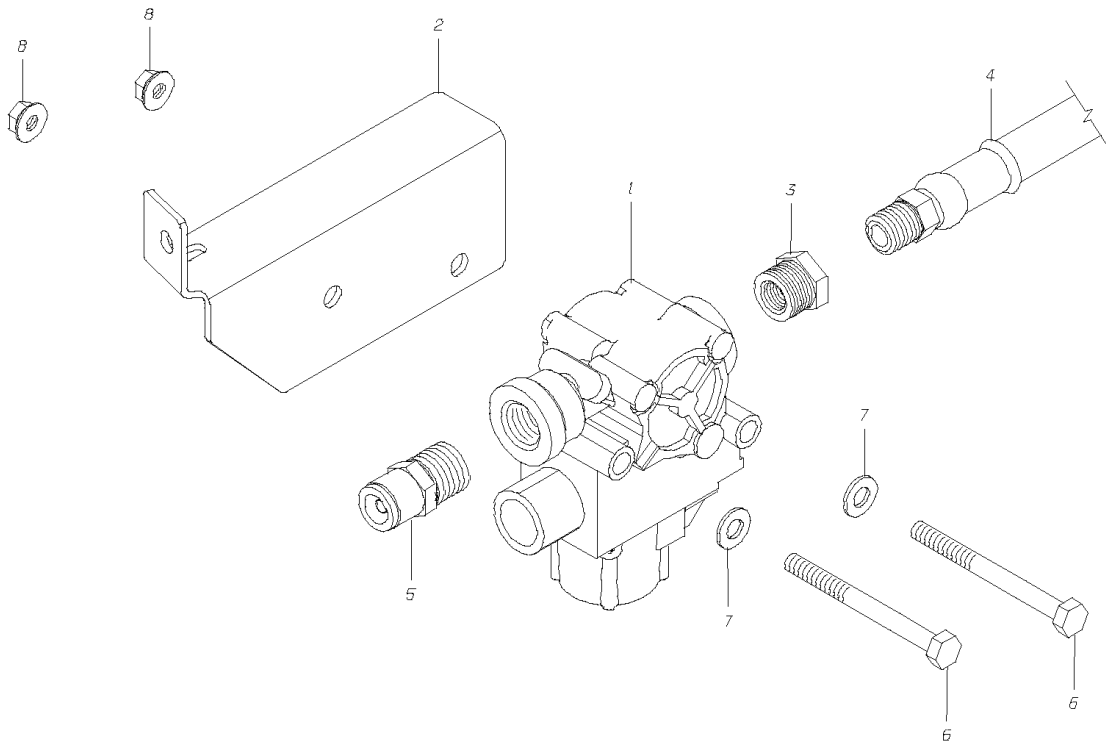

Models: H4RE, M4RE
VALVE ASSY
MODULATOR
ABS, REAR

Key	PartNumber	Qty	Description	Comment