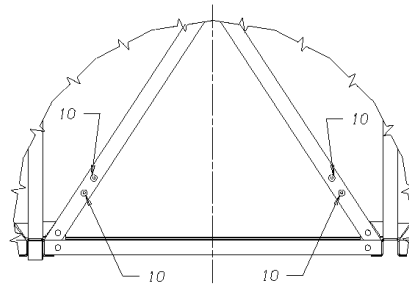

Models: **M4RE
RESERVOIR ASSY
DRAIN VALVES, AIR LANYARD**

Key	PartNumber	Qty	Description	Comment

DETAIL A