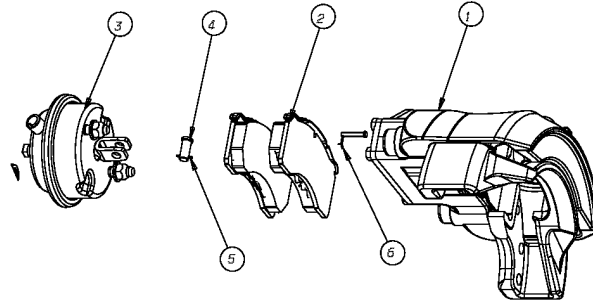

Models: H4RE, M4RE
WHEEL END COMPONENTS
FRONT AND REAR, ALUMN WHEELS
CALIPER ASSY AIR DISC DX225

Key	PartNumber	Qty	Description	Comment

DR. 4-10-03	BY MFR	0056692	REV	
APP.	BY TL	FRT	REV	

© BLUE BIRD BODY COMPANY. ALL RIGHTS RESERVED