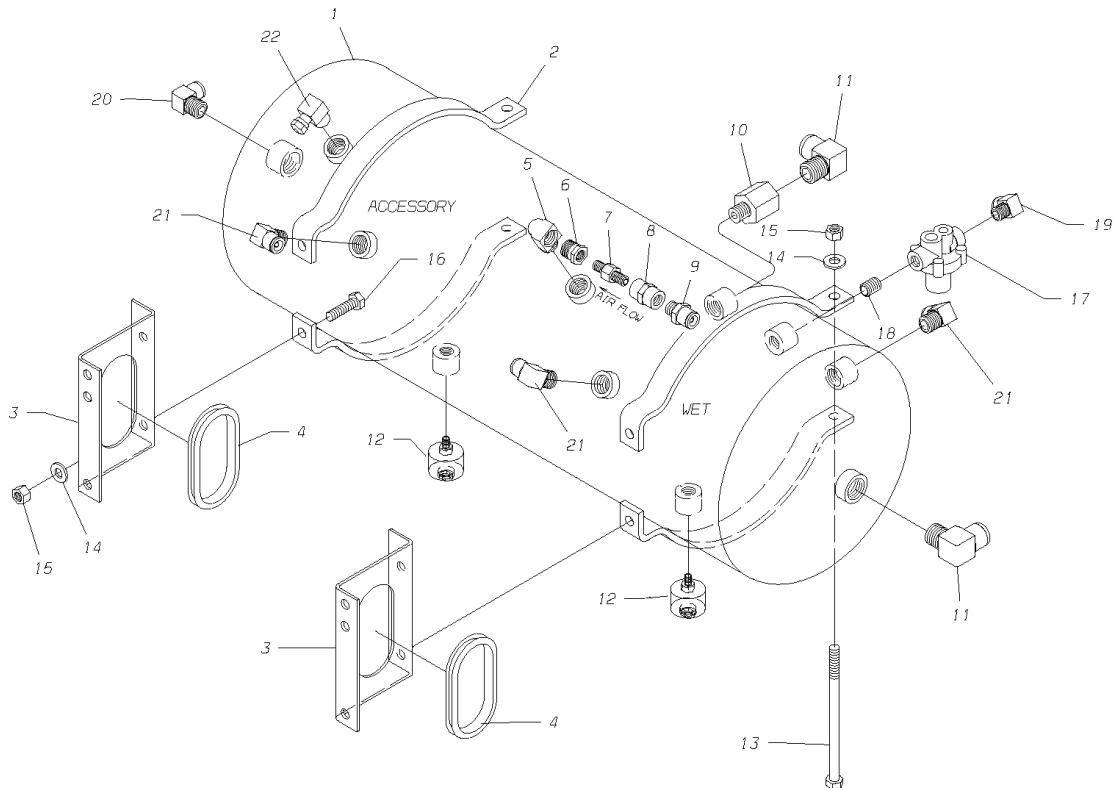

Models: M4RE
RESERVOIR ASSY
ACCESSORY
BSN: From CSN 10001180

Key	PartNumber	Qty	Description	Comment