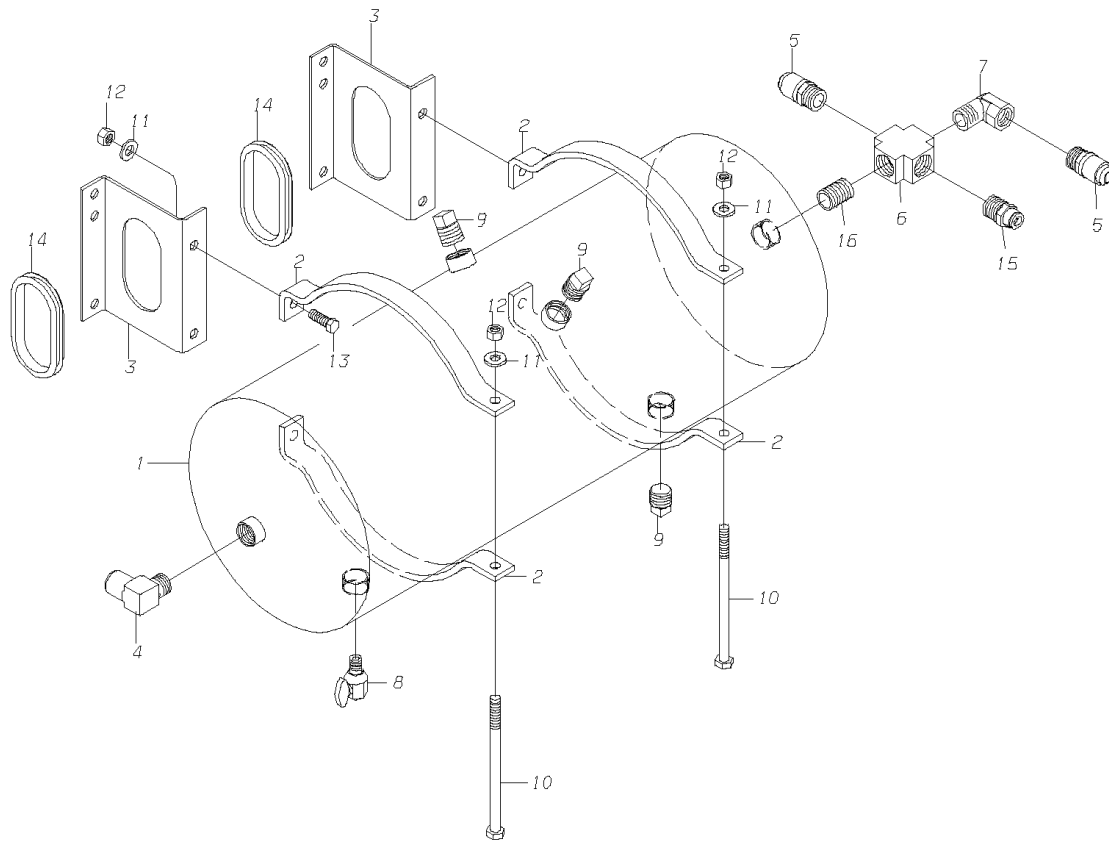

Models: H4RE, M4RE
**RESERVOIR ASSY
REAR**

Key	PartNumber	Qty	Description	Comment