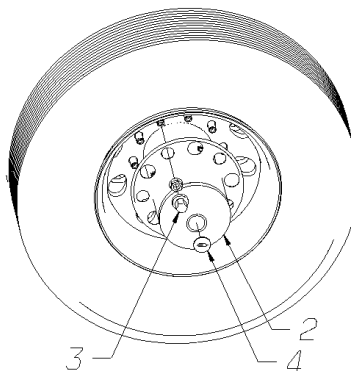

Models: **M4RE**
OPTIONAL EQUIPMENT
HUB COVERS

Key	PartNumber	Qty	Description	Comment

TAG AXLE