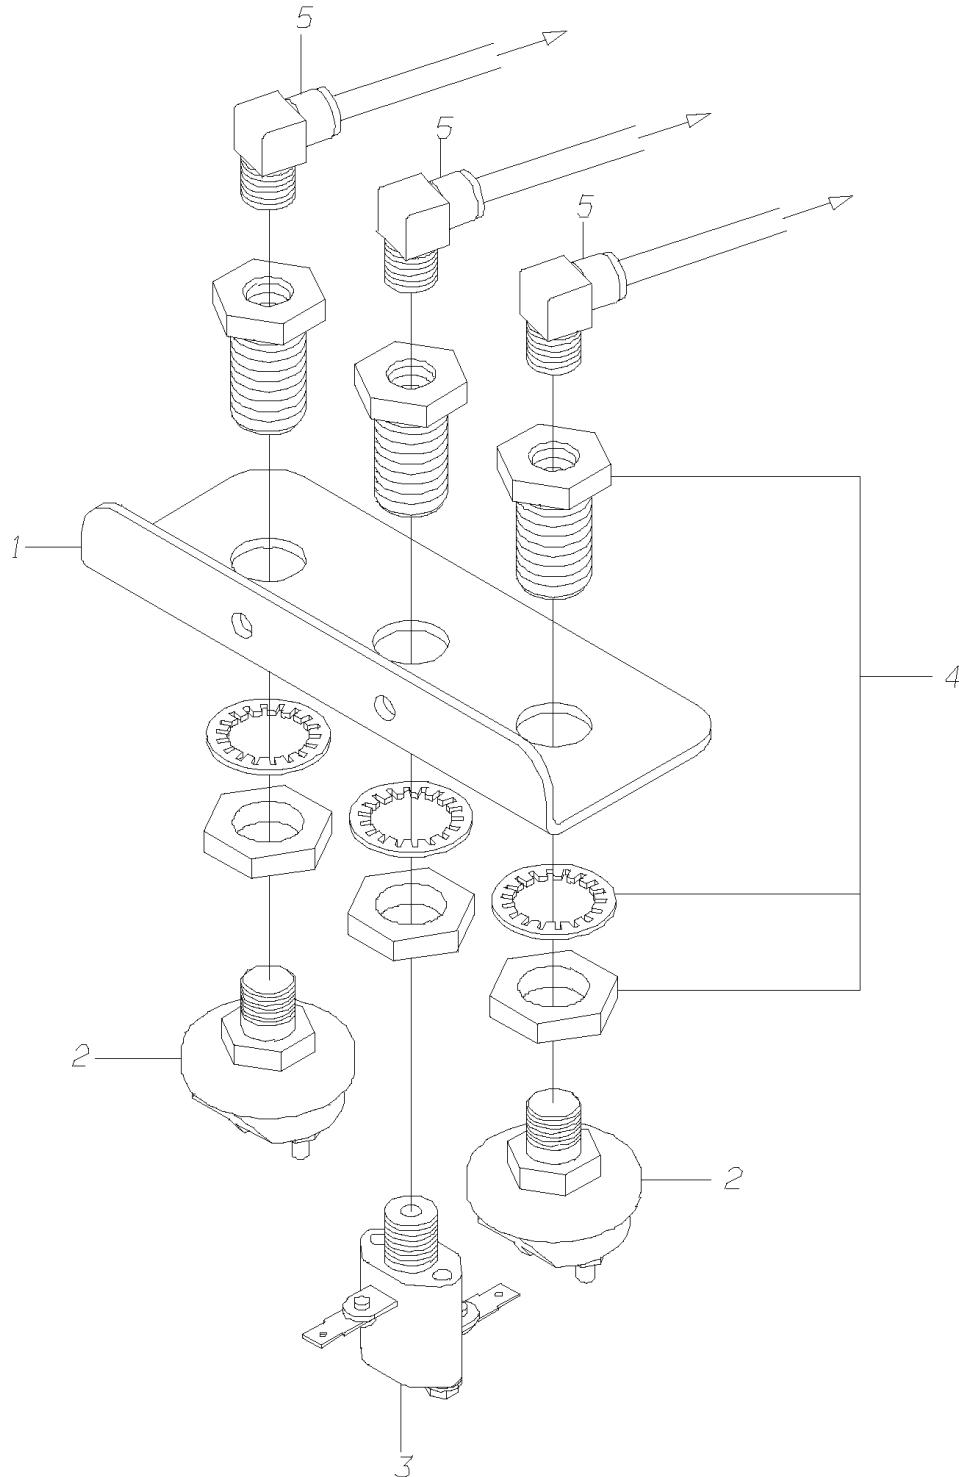

Models: H4RE, M4RE
OPTIONAL EQUIPMENT
BRACKET ASSY
STOPLIGHTS & PARKING BRAKE SWITCH

Key	PartNumber	Qty	Description	Comment