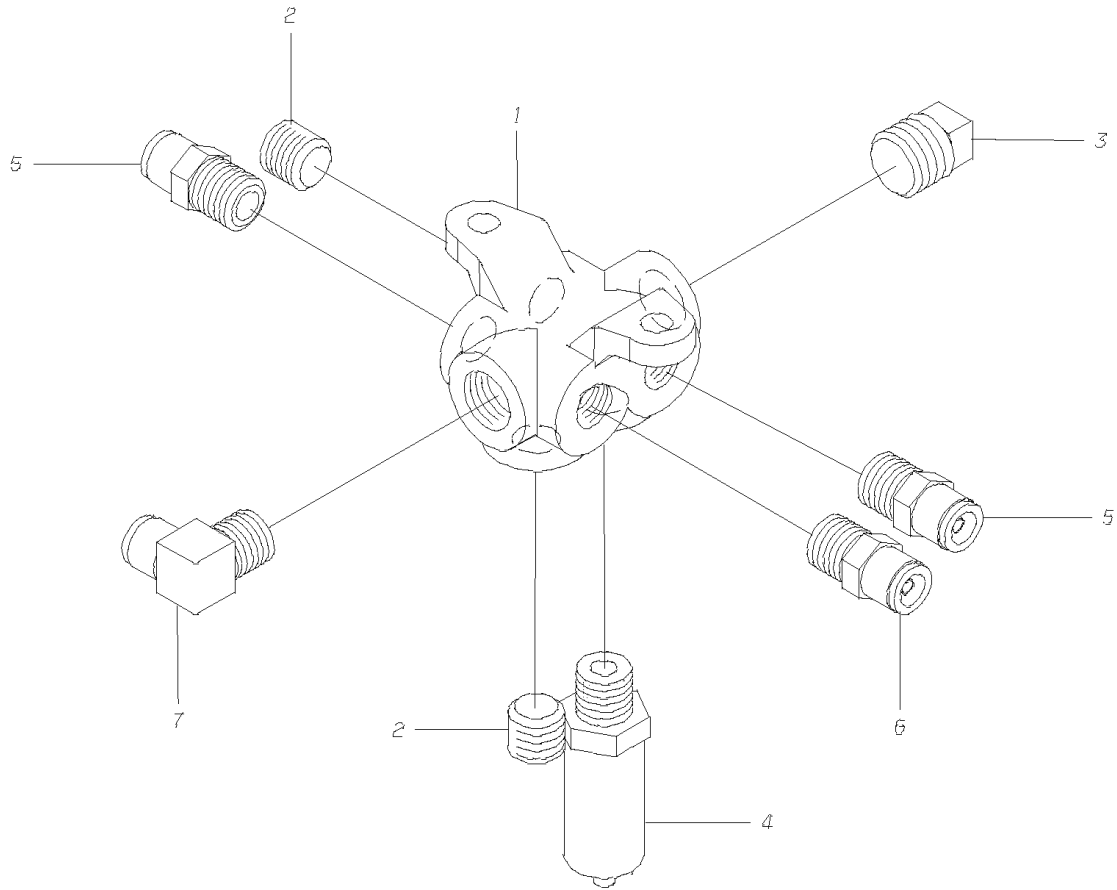

Models: H4RE, M4RE
VALVE ASSY
MANIFOLD
REAR

Key	PartNumber	Qty	Description	Comment