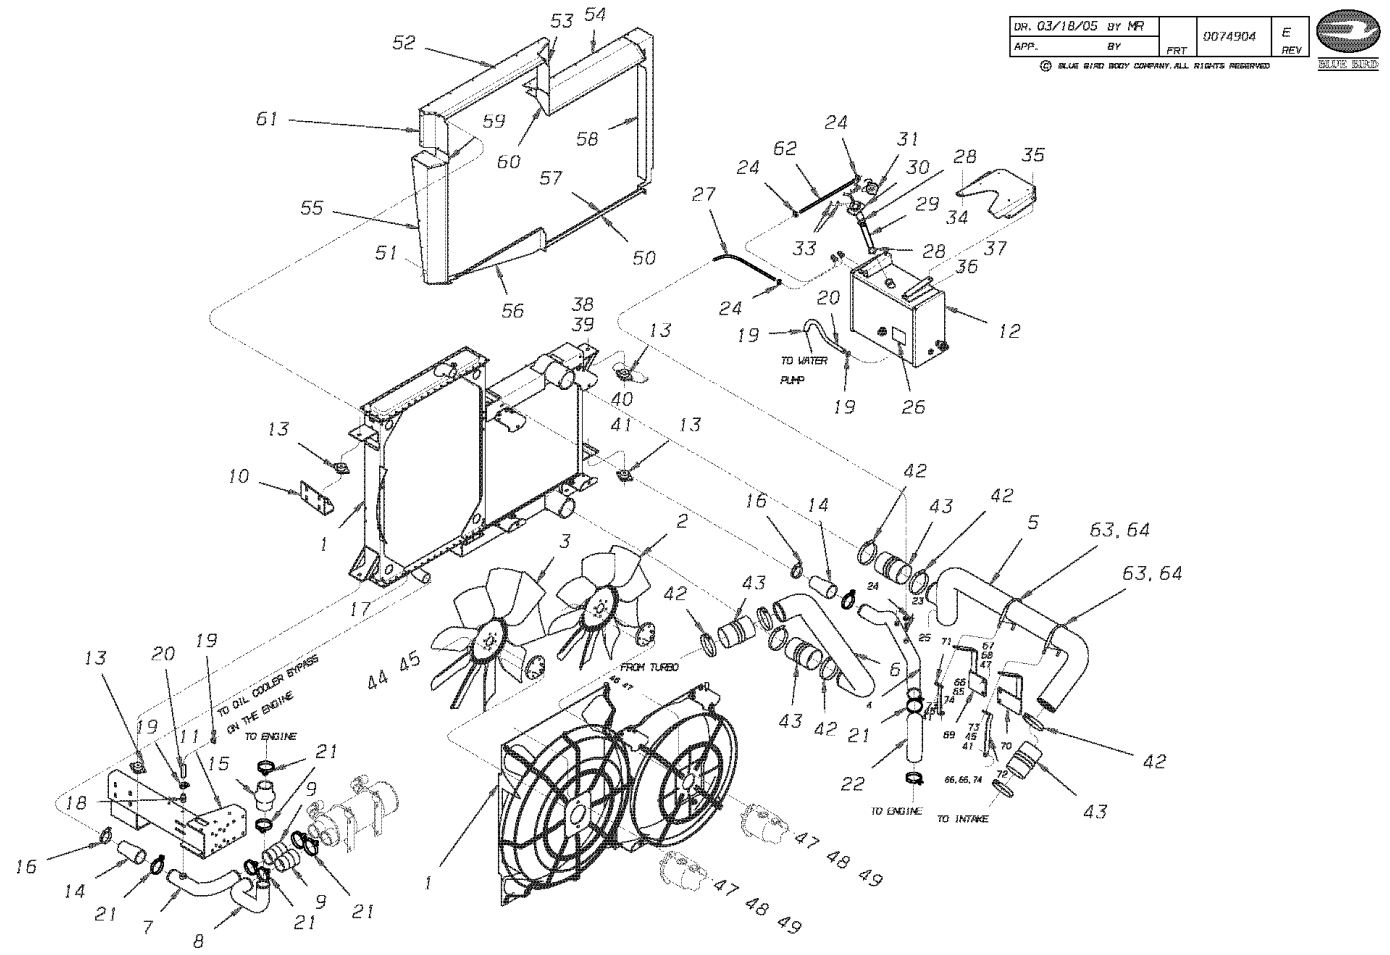

Models: M4RE
ENGINE
CAT C13

Key	PartNumber	Qty	Description	Comment

DR. 03/18/05	BY MR		0074904	E	
APP.	BY	PRT		REV	

© BLUE BIRD BODY COMPANY. ALL RIGHTS RESERVED