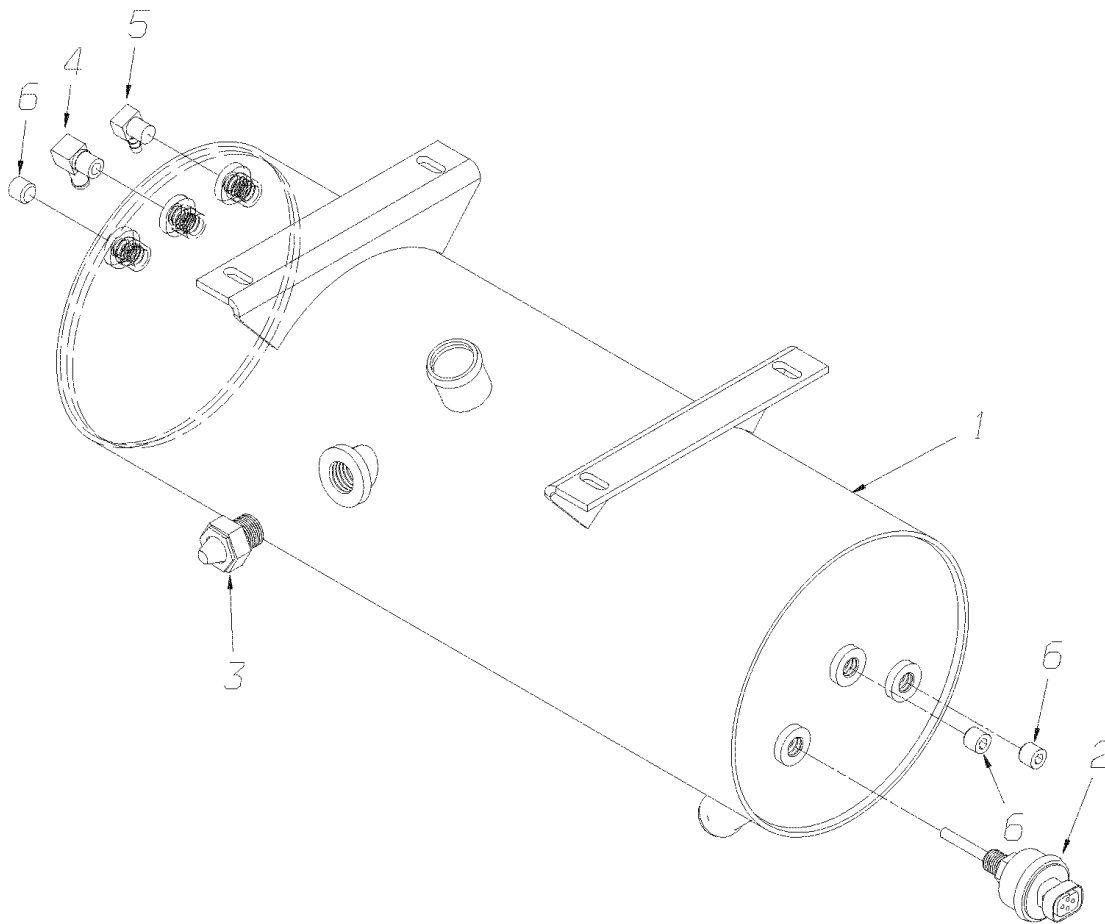

Models: H4RE, M4RE
DEAERATION TANK
BSN: From 01-15-04
To H4RE 02/22/04 M4RE 05/01/05

Key	PartNumber	Qty	Description	Comment