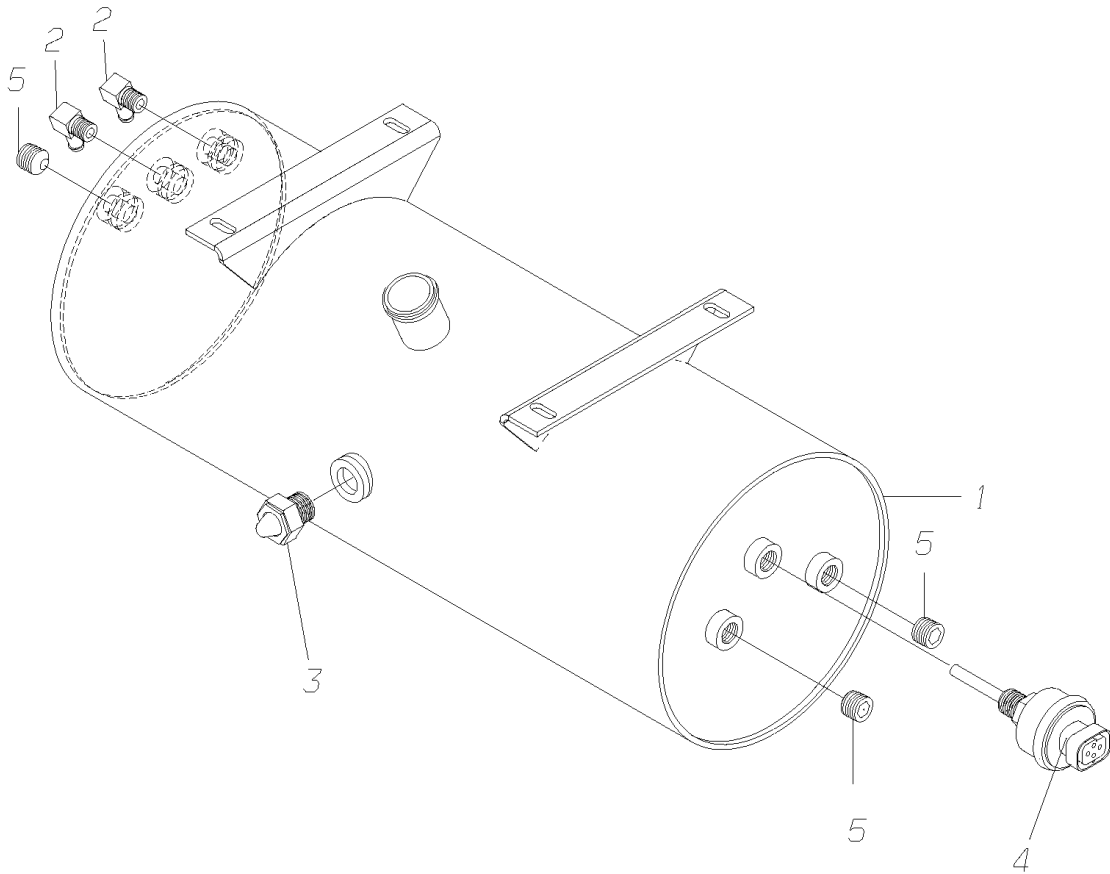

Models: H4RE, M4RE
With: DEAERATION TANK
FEATURE 40192-02
To M4RE CSN 02/29/04

Key	PartNumber	Qty	Description	Comment