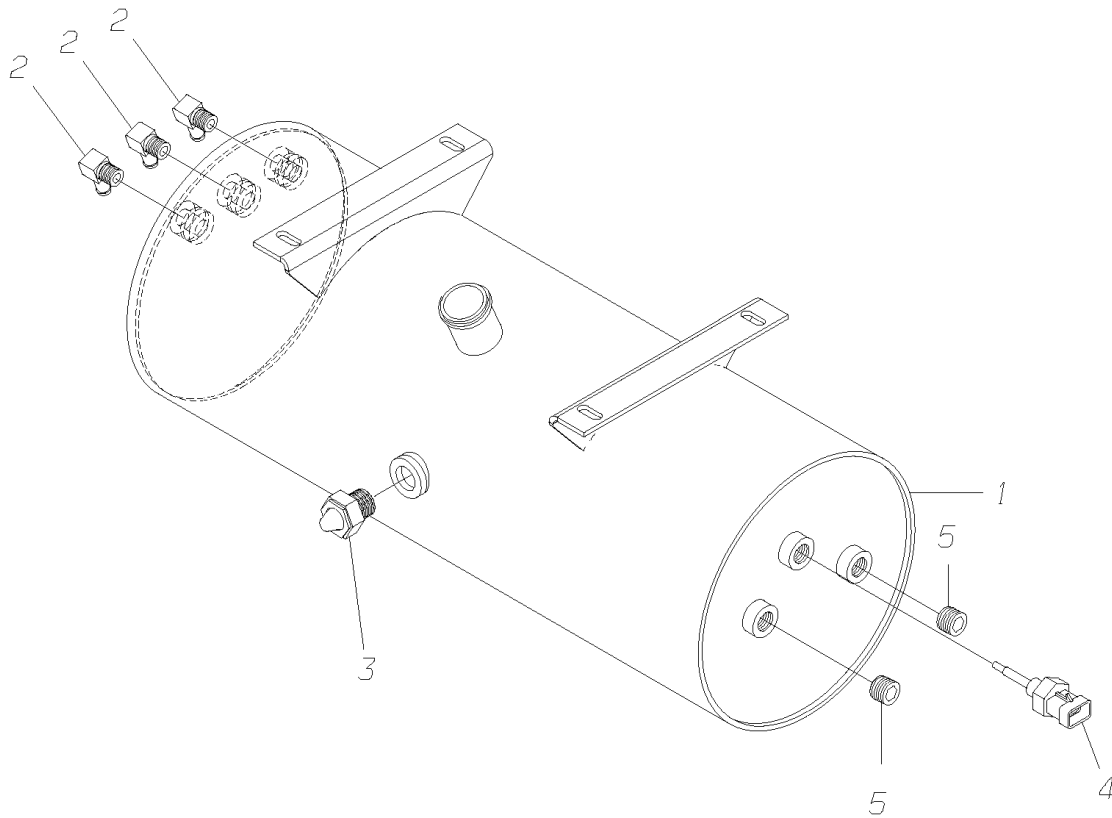

Models: H4RE, M4RE
DEAERATION TANK
To M4RE CSN 02/29/04

Key	PartNumber	Qty	Description	Comment