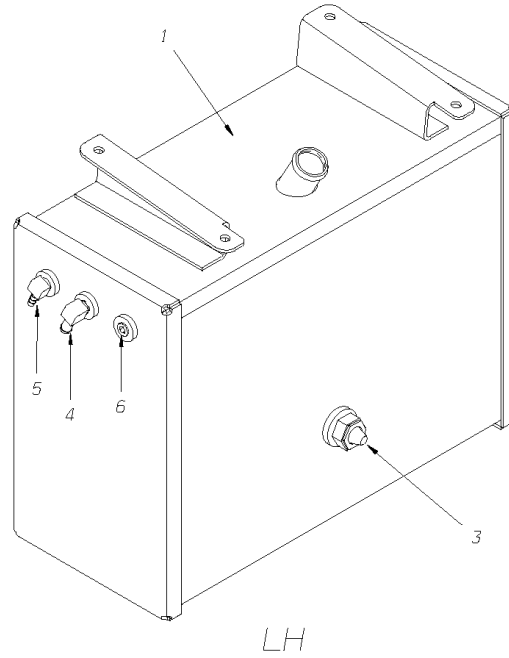

Models: H4RE, M4RE
DEAERATION TANK
C13
With: FEATURE 40192-03
To M4RE CSN 02/29/04

Key	PartNumber	Qty	Description	Comment