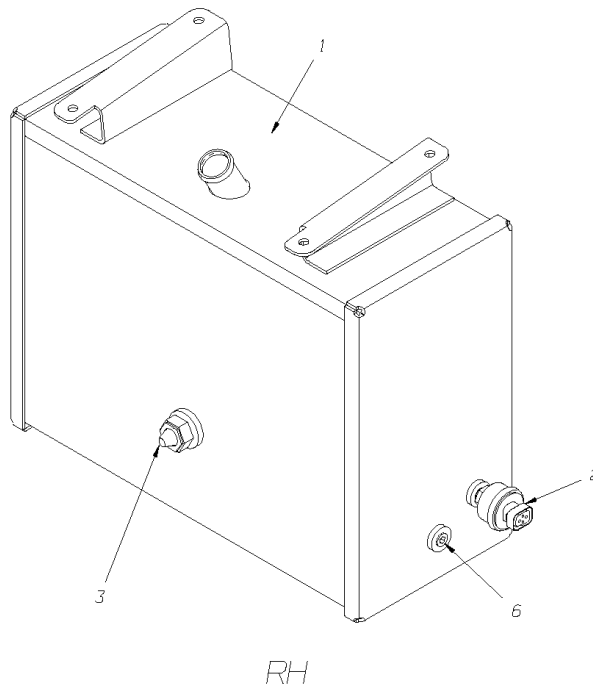

Models: H4RE, M4RE
DEAERATION TANK
C13
With: FEATURE 40192-03
To M4RE CSN 02/29/04

Key	PartNumber	Qty	Description	Comment