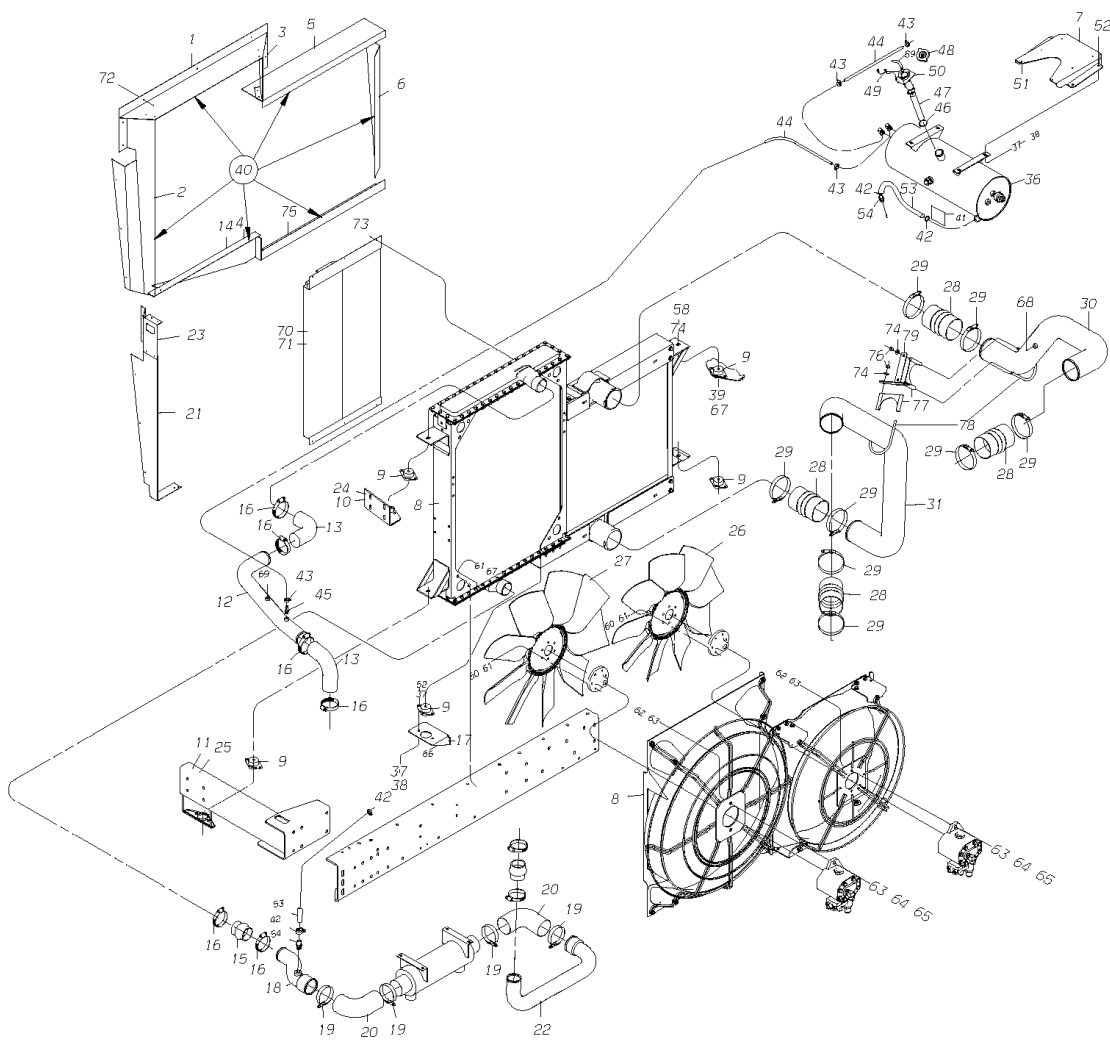

Models: M4RE
ENGINE
CAT C12

Key	PartNumber	Qty	Description	Comment
-----	------------	-----	-------------	---------

Models: **M4RE
ENGINE
CAT C12**

Key	PartNumber	Qty	Description	Comment
1	0057178		BAFFLE,RADIATOR, TOP,40-45	
2	0057179		BAFFLE,RADIATOR, REAR,40-45 COACH	
3	0057189		ADAPTOR,BODE SEDAN DOOR 3269	
4	0057181		BAFFLE,RADIATOR,BOTTOM,40-45 COACH	
5	0057183		BAFFLE,CAC, TOP,40-45	
6	0057184		BAFFLE,CAC,FRONT,40-45	
7	0046038		BRACKET,PURGE TANK	
8	0054533		RADIATOR AND CAC ASSY,VALEO	<i>ENDING WITH CSN 100172 01/04/04</i>
	0089270		COOLER,ASSY,CHARGE AIR,EXPRESS,(CAC	<i>CHARGE AIR COOLER ONLY OF PART # 0054533.</i>
	0089269		RADIATOR,COOLING,EXPRESS (RADIATOR	<i>RADIATOR ONLY OF PART # 0054533.</i>
8	0070884		RADIATOR/CAC ASSY,COOLING,VALEO	<i>BEGIN WITH CSN 100173 01/05/04</i>
9	0054323	5	ISOLATOR,MOUNT,BARRY 506-3"	
10	0055214		BRACKET,MTG,RAD,REAR STRUC,RV,C12	<i>H4RE ONLY</i>
11	0046513		ANGLE ASSY,REAR STRUCTURE,LH, H4RE"	<i>H4RE ONLY</i>
12	0054470		TUBE,RADIATOR,UPPER,CAT C12	
13	0062974	2	ELBOW,SILICONE,4 PLY,90 DEG,2.50 I.D.X5.50	
14	0058074		BAFFLE,RADIATOR,BOTTOM,40-45 RV	<i>H4RE ONLY</i>
15	1985498	2	HOSE,HUMP,RAD,2.50 X 5.00,SILICONE,	
16	1905488	8	CLAMP,CONSTANT TORQUE,2 1/4 TO 3 1/8 DIA	
17	0057251		BRACKET,MOUNTING,RADIATOR	
18	0054471		TUBE,RADIATOR,LOWER,CAT C12	<i>ENDING WITH CSN 100172 01/04/04</i>
18	0070885		TUBE,RADIATOR,LOWER,CAT C12, M4/H4RE	<i>BEGIN WITH CSN 100173 01/05/04</i>