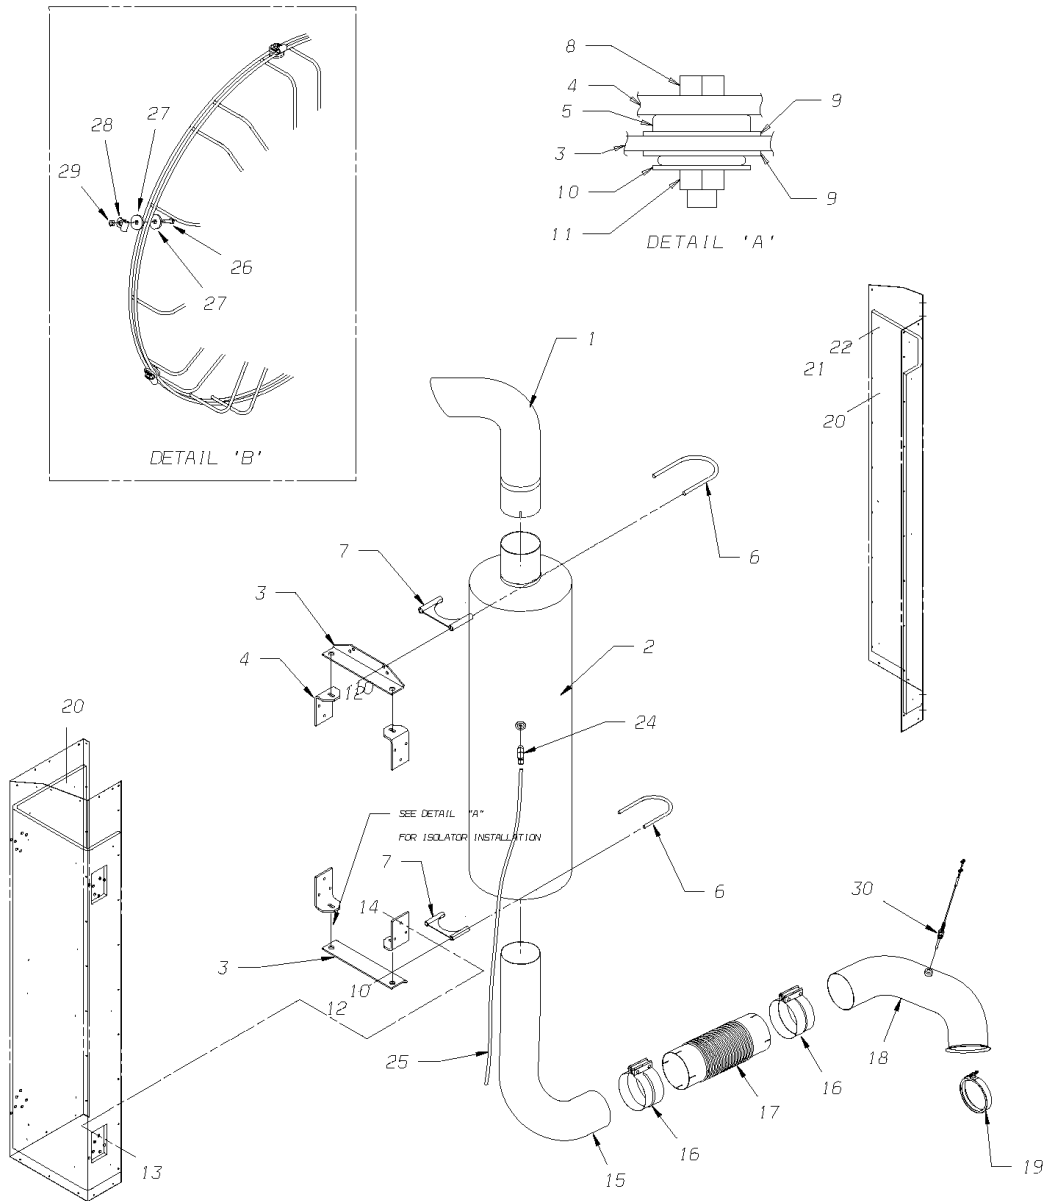

Models: H4RE, M4RE
CAT
C13

Key	PartNumber	Qty	Description	Comment