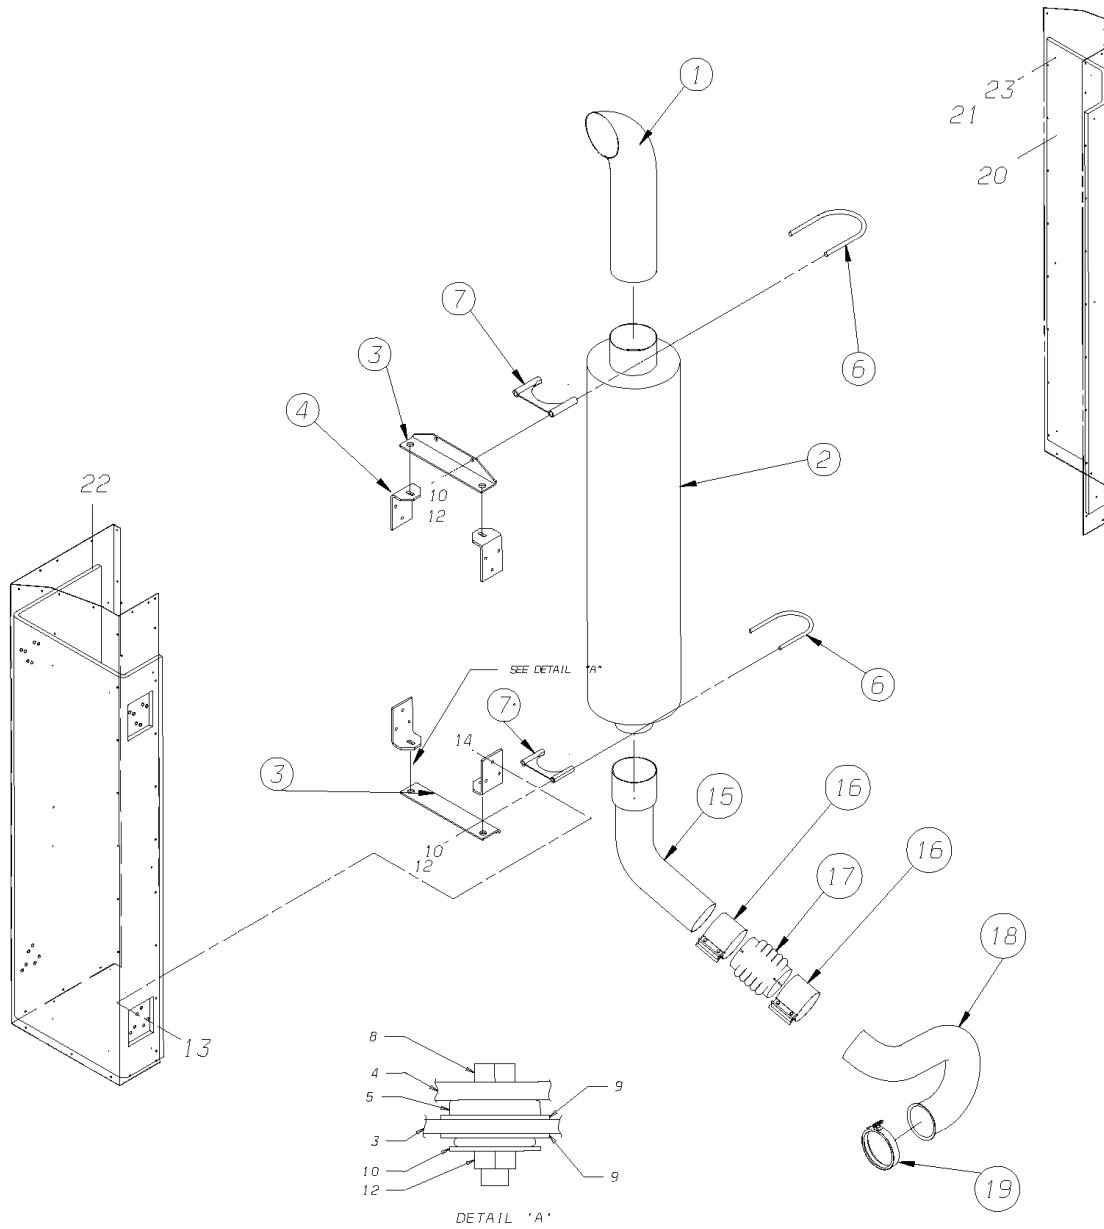

Models: M4RE
CAT
C12

Key	PartNumber	Qty	Description	Comment