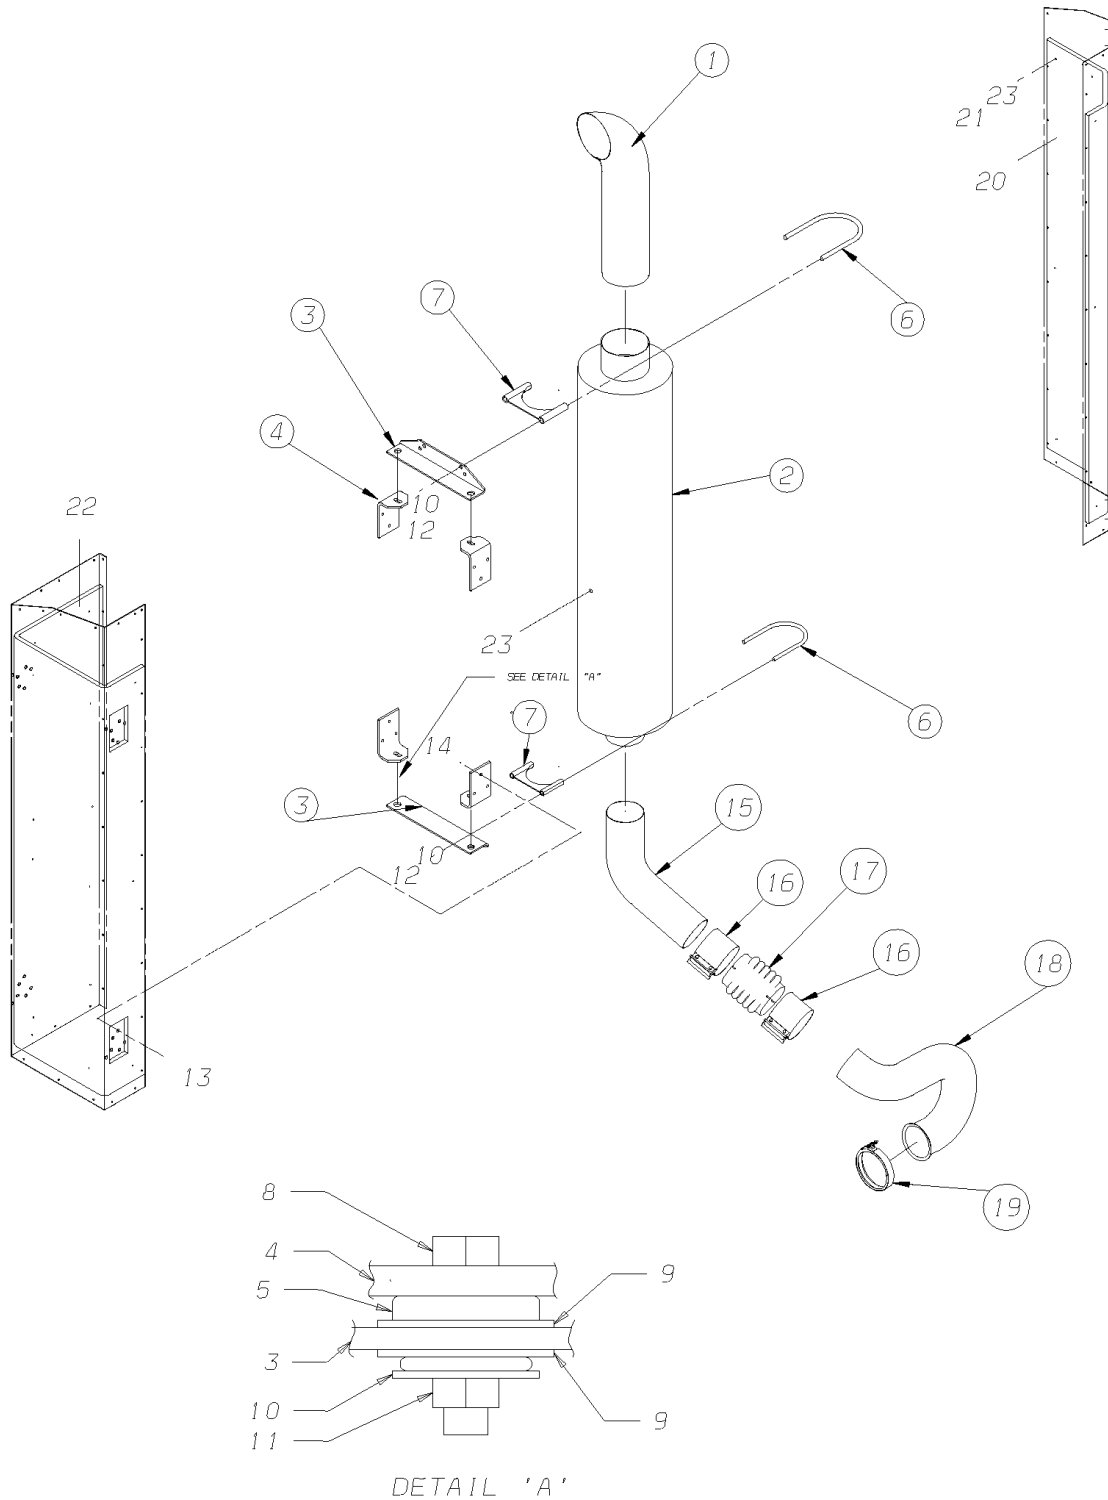

DETROIT DIESEL

_____ 4

Models: M4RE
CAT
C12

Key	PartNumber	Qty	Description	Comment
-----	------------	-----	-------------	---------

Models: **M4RE
CAT
C12**

Key	PartNumber	Qty	Description	Comment
1	0048053		TAILPIPE,ROOF EXHAUST,5.00 OD CHROME,	
2	0050358		MUFFLER,DONALDSON,NO DC-	
3	0056144	2	ANGLE,MTG,MUFFLER,5.0 INLET/OUTLET,CAT	
4	1436138	4	BRACKET,MUFFLER SUPPORT,ROOF EXIT EXH,	
5	1327428	4	ISOLATOR,RUBBER,LORD CB-1120-3	
6	1660836	2	U-BOLT,5.00 IN	
7	1660844	2	SADDLE,5.00 IN	
8	2028363	4	BOLT,HEX HD,3/8-16,1-1/4,GR 5,YEL ZN DICH	
9	0958504	8	WASHER,FLAT,1 1/2 X 3/4 1/16 THK,NYLON	
10	1328632	12	WASHER,FLAT,.06 X .406 ID X 1.125 OD,BLK	
11	0839027	4	NUT,HEX HD,3/8-16,GR G,SM FLG LK,YEL	
12	0543934	4	NUT,HEX HD,3/8-16,ZINC,LG FLG LK,YEL	
13	2001394	12	RIVNUT,NC,1/4"	
14	1044650	12	CAPSCREW,HEX,FLANGE 1/4-20X7/8	
15	0054511		PIPE,EXH.FLEX TO MUFFLER,CAT C12	
16	1250851	2	CLAMP,EXHAUST,WIDE BAND,5IN	
17	1947845		CONNECTOR,FLEXIBLE EXHAUST,SS,5.0ID-	
18	0054938		PIPE,EXH,TURBO TO FLEX,COACH,CAT C12	
19	1735976		CLAMP,V-BAND,5 INCH	
20	0057593		KIT,INSULATION,CHIMNEY WRAP	
21	1925833	27	SCREW,8-18 X 1/2,AB,PH1,PAN HD,BLK ZN	
22	2001105		WASHER,FLAT,13/64 X,1/2 X 3/64,YEL ZN DICH	
NI	0832402		SEALANT,EXHAUST PIPE,YALE MCS	