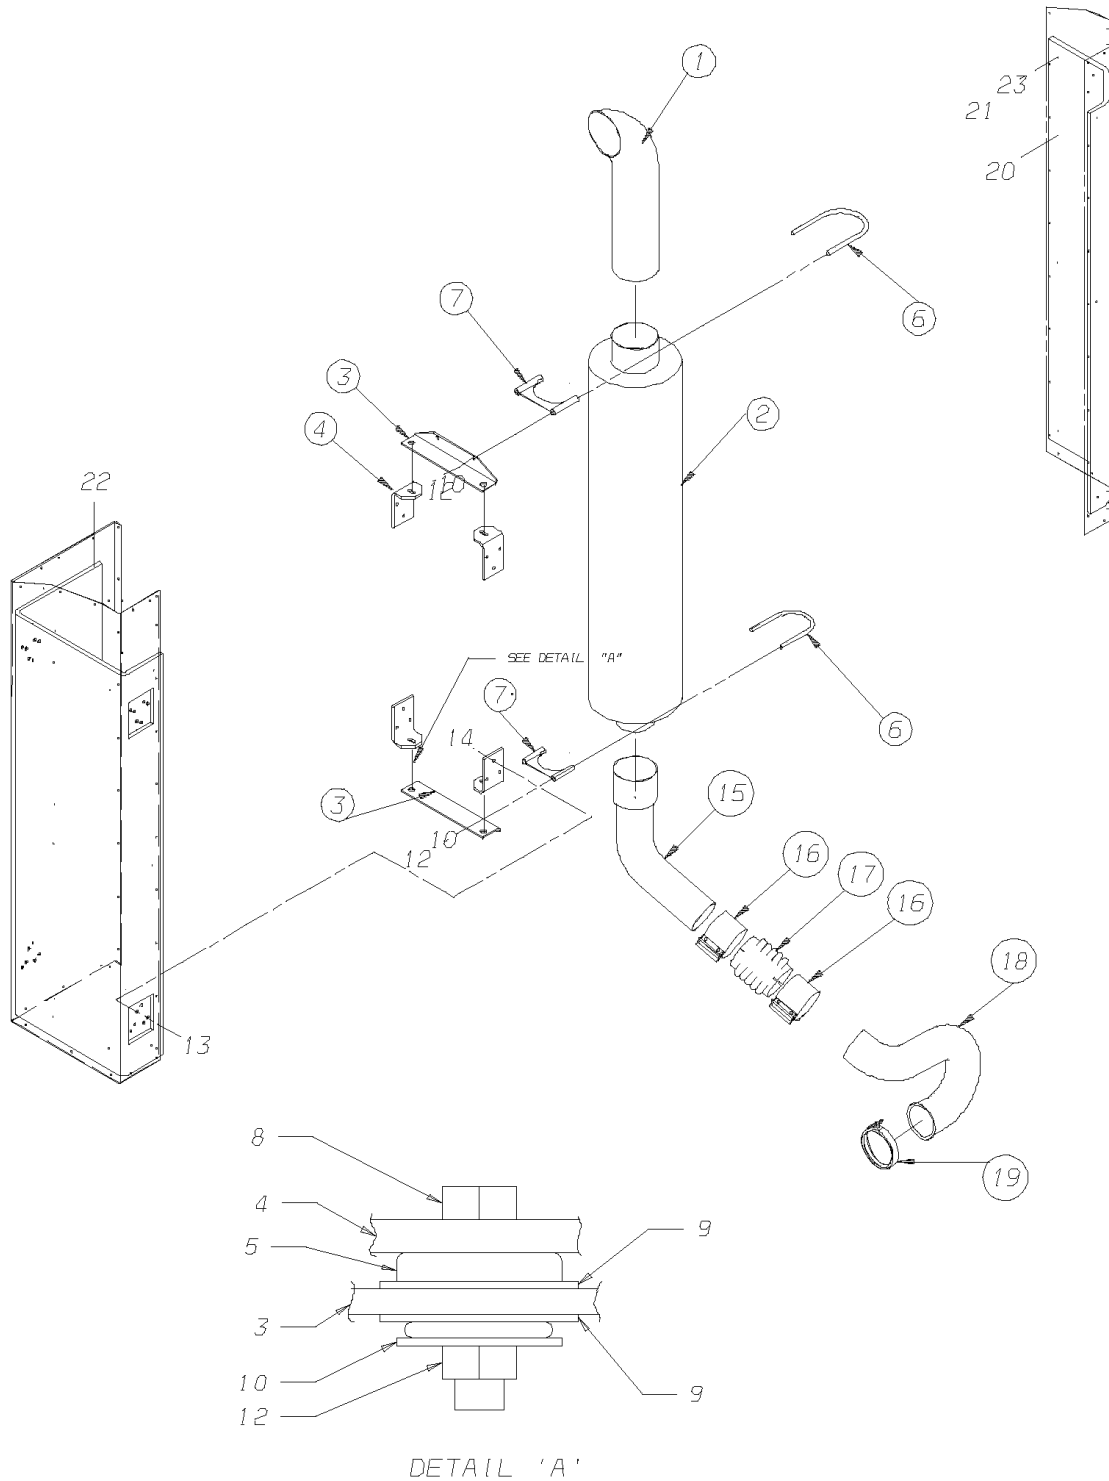

Models: M4RE
DETROIT DIESEL

Key	PartNumber	Qty	Description	Comment