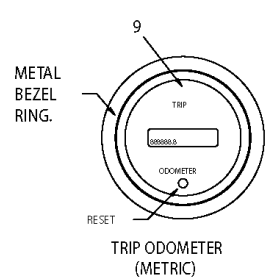

Models: **M4RE
GAUGES
2 OF 2**

Key	PartNumber	Qty	Description	Comment