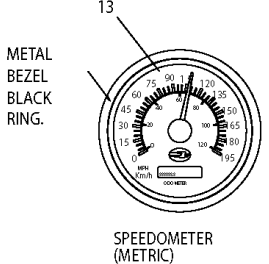

Models: **M4RE
GAUGES
2 OF 2**

Key	PartNumber	Qty	Description	Comment