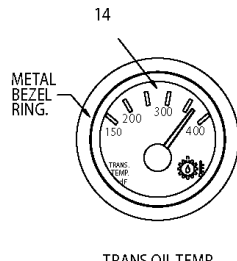

RACOR FILTER VACUUM

AMMETER

FUEL LEVEL

REAR AIR PRESSURE

BLUE BIRD BLANK

GENERATOR COOLANT TEMP

TAG AXLE PRESSURE

COACH BATTERY VOLTAGE

GENERATOR OIL PRESSURE

TRANS OIL TEMP

ENGINE COOL TEMP

HOURLMETER (REAR)

TURBO PYROMETER

**Models: M4RE  
GAUGES  
1 OF 2**

Key	PartNumber	Qty	Description	Comment
1	0039785		GAUGE,AMMETER,-150 TO +150 AMPS,D/LINK,	
2	0036906		GUAGE,AMMETER,0-300 AMPS,DATA LINK,PI	
3	0039787		GAUGE,BLUE BIRD LOGO,DATA LINK,PI	
4	0039788		GAUGE,VOLTAGE,COACH,DATA LINK,PI	
5	0036900		GAUGE,COOLANT TEMP,DATA LINK,PI	
6	0036896		GAUGE,AIR,FRONT,DATA LINK,PI	
7	0036898		GAUGE,FUEL,DATA LINK,PI	
8	0039789		GAUGE,GENERATOR COOLANT TEMP,DATA	
9	0039790		GAUGE,GENERATOR OIL PRESSURE,DATA LINK,	
10	0036901		GUAGE,HOURMETER,DATA LINK,PI	
11	0039791		GAUGE,RACOR FILTER VACUUM,DATA LINK,PI	
12	0036897		GAUGE,AIR,REAR,DATA LINK,PI	
13	0039792		GAUGE,TAG AXLE PRESSURE,DATA LINK,PI	
14	0036969		GAUGE,TRANSMISSION OIL TEMP,DATA LINK,PI	
15	0039793		GAUGE,TURBO PYROMETER,DATA LINK,PI	
	0042122		RING,MTG,PI,2.375	
	0042125		RING,MTG,PI,3.750	