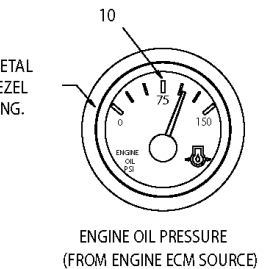

Models: **M4RE
GAUGES
2 OF 2**

Key	PartNumber	Qty	Description	Comment