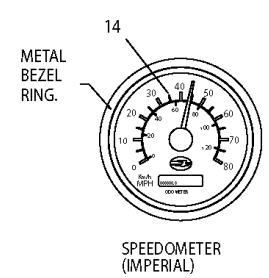

Models: **M4RE
GAUGES
2 OF 2**

Key	PartNumber	Qty	Description	Comment