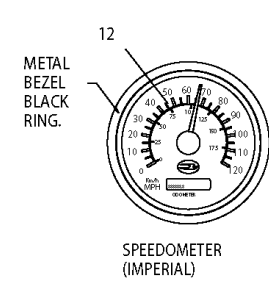

Models: **M4RE
GAUGES
2 OF 2**

Key	PartNumber	Qty	Description	Comment