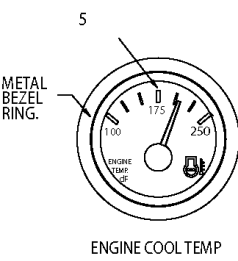

RACOR FILTER VACUUM

AMMETER

FUEL LEVEL

REAR AIR PRESSURE

BLUE BIRD BLANK

GENERATOR COOLANT TEMP

TAG AXLE PRESSURE

COACH BATTERY VOLTAGE

GENERATOR OIL PRESSURE

TRANS OIL TEMP

ENGINE COOL TEMP

HOURLMETER (REAR)

TURBO PYROMETER

**Models: M4RE  
GAUGES  
1 OF 2**

Key	PartNumber	Qty	Description	Comment
1	0039785		GAUGE,AMMETER,-150 TO +150 AMPS,D/LINK,	
2	0036906		GUAGE,AMMETER,0-300 AMPS,DATA LINK,PI	
3	0039787		GAUGE,BLUE BIRD LOGO,DATA LINK,PI	
4	0039788		GAUGE,VOLTAGE,COACH,DATA LINK,PI	
5	0036900		GAUGE,COOLANT TEMP,DATA LINK,PI	
6	0036896		GAUGE,AIR,FRONT,DATA LINK,PI	
7	0036898		GAUGE,FUEL,DATA LINK,PI	
8	0039789		GAUGE,GENERATOR COOLANT TEMP,DATA	
9	0039790		GAUGE,GENERATOR OIL PRESSURE,DATA LINK,	
10	0036901		GUAGE,HOURMETER,DATA LINK,PI	
11	0039791		GAUGE,RACOR FILTER VACUUM,DATA LINK,PI	
12	0036897		GAUGE,AIR,REAR,DATA LINK,PI	
13	0039792		GAUGE,TAG AXLE PRESSURE,DATA LINK,PI	
14	0036969		GAUGE,TRANSMISSION OIL TEMP,DATA LINK,PI	
15	0039793		GAUGE,TURBO PYROMETER,DATA LINK,PI	
	0042122		RING,MTG,PI,2.375	
	0042125		RING,MTG,PI,3.750	