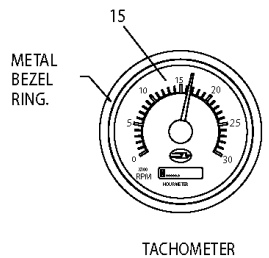

Models: **M4RE
GAUGES
2 OF 2**

Key	PartNumber	Qty	Description	Comment