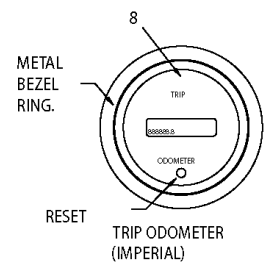

Models: **M4RE
GAUGES
2 OF 2**

Key	PartNumber	Qty	Description	Comment