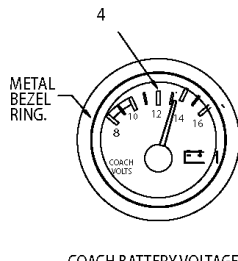

RACOR FILTER VACUUM

AMMETER

FUEL LEVEL

REAR AIR PRESSURE

BLUE BIRD BLANK

GENERATOR COOLANT TEMP

TAG AXLE PRESSURE

COACH BATTERY VOLTAGE

GENERATOR OIL PRESSURE

TRANS OIL TEMP

ENGINE COOL TEMP

HOURLMETER (REAR)

TURBO PYROMETER

**Models: M4RE  
GAUGES  
1 OF 2**

Key	PartNumber	Qty	Description	Comment
1	0039785		GAUGE,AMMETER,-150 TO +150 AMPS,D/LINK,	
2	0036906		GUAGE,AMMETER,0-300 AMPS,DATA LINK,PI	
3	0039787		GAUGE,BLUE BIRD LOGO,DATA LINK,PI	
4	0039788		GAUGE,VOLTAGE,COACH,DATA LINK,PI	
5	0036900		GAUGE,COOLANT TEMP,DATA LINK,PI	
6	0036896		GAUGE,AIR,FRONT,DATA LINK,PI	
7	0036898		GAUGE,FUEL,DATA LINK,PI	
8	0039789		GAUGE,GENERATOR COOLANT TEMP,DATA	
9	0039790		GAUGE,GENERATOR OIL PRESSURE,DATA LINK,	
10	0036901		GUAGE,HOURMETER,DATA LINK,PI	
11	0039791		GAUGE,RACOR FILTER VACUUM,DATA LINK,PI	
12	0036897		GAUGE,AIR,REAR,DATA LINK,PI	
13	0039792		GAUGE,TAG AXLE PRESSURE,DATA LINK,PI	
14	0036969		GAUGE,TRANSMISSION OIL TEMP,DATA LINK,PI	
15	0039793		GAUGE,TURBO PYROMETER,DATA LINK,PI	
	0042122		RING,MTG,PI,2.375	
	0042125		RING,MTG,PI,3.750	