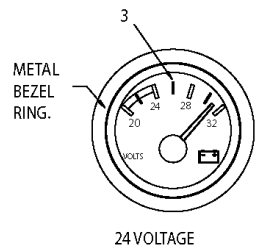

Models: **M4RE
GAUGES
2 OF 2**

Key	PartNumber	Qty	Description	Comment