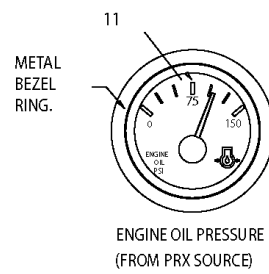

Models: **M4RE
GAUGES
2 OF 2**

Key	PartNumber	Qty	Description	Comment