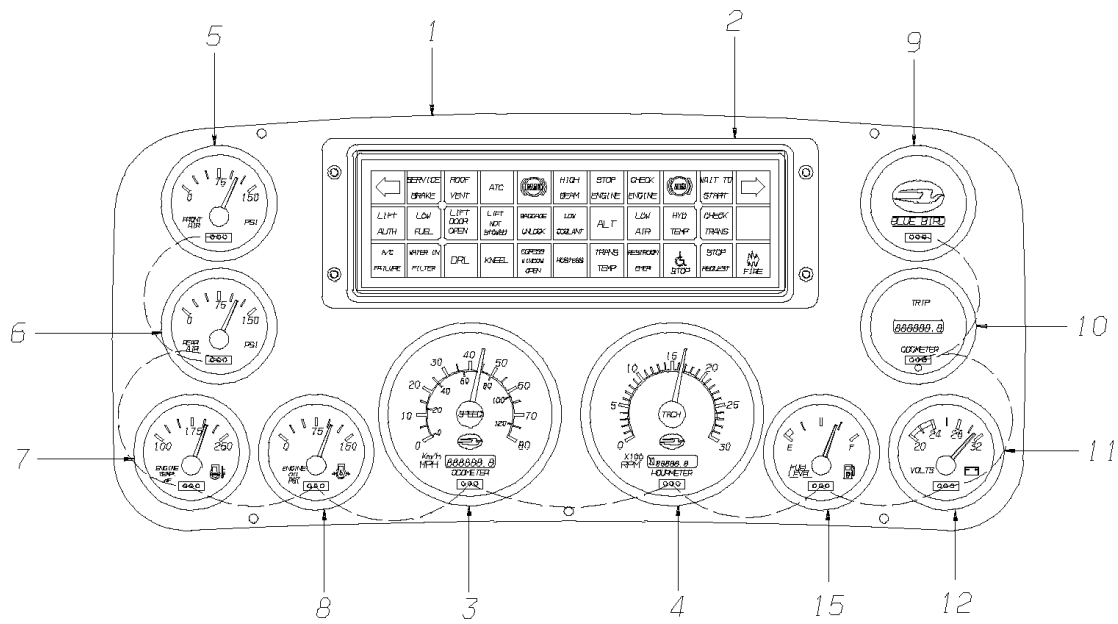

GENERATOR OIL PRESSURE

TRANS OIL TEMP

ENGINE COOL TEMP

HOURLMETER (REAR)

TURBO PYROMETER

**Models: M4RE  
GAUGES  
1 OF 2**

Key	PartNumber	Qty	Description	Comment
1	0039785		GAUGE,AMMETER,-150 TO +150 AMPS,D/LINK,	
2	0036906		GUAGE,AMMETER,0-300 AMPS,DATA LINK,PI	
3	0039787		GAUGE,BLUE BIRD LOGO,DATA LINK,PI	
4	0039788		GAUGE,VOLTAGE,COACH,DATA LINK,PI	
5	0036900		GAUGE,COOLANT TEMP,DATA LINK,PI	
6	0036896		GAUGE,AIR,FRONT,DATA LINK,PI	
7	0036898		GAUGE,FUEL,DATA LINK,PI	
8	0039789		GAUGE,GENERATOR COOLANT TEMP,DATA	
9	0039790		GAUGE,GENERATOR OIL PRESSURE,DATA LINK,	
10	0036901		GUAGE,HOURMETER,DATA LINK,PI	
11	0039791		GAUGE,RACOR FILTER VACUUM,DATA LINK,PI	
12	0036897		GAUGE,AIR,REAR,DATA LINK,PI	
13	0039792		GAUGE,TAG AXLE PRESSURE,DATA LINK,PI	
14	0036969		GAUGE,TRANSMISSION OIL TEMP,DATA LINK,PI	
15	0039793		GAUGE,TURBO PYROMETER,DATA LINK,PI	
	0042122		RING,MTG,PI,2.375	
	0042125		RING,MTG,PI,3.750	

Models: **M4RE  
PANEL**

Key	PartNumber	Qty	Description	Comment
-----	------------	-----	-------------	---------

Models: **M4RE  
PANEL**

Key	PartNumber	Qty	Description	Comment
			PANEL ASSEMBLY, INSTRUMENT, WITH CMPS,	<i>CONSIST OF THE FOLLOWING</i>
1	0052463		PANEL,INSTRUMENT,BLACK, 45M4	
2	0052466		MODULE,LED,32,I/O, M4RE	
3	0055307		GAUGE,SPEEDO,W/ODOMETER,BLACK BEZEL	
4	0036894		GAUGE,TACHOMETER,W/HOURMETER,DATA	
5	0036896		GAUGE,AIR,FRONT,DATA LINK,PI	
6	0036897		GAUGE,AIR,REAR,DATA LINK,PI	
7	0036900		GAUGE,COOLANT TEMP,DATA LINK,PI	
8	0036899		GAUGE,OIL PRESSURE,DATA LINK,PI	
9	0039787		GAUGE,BLUE BIRD LOGO,DATA LINK,PI	
10	0036908		GUAGE,TRIP ODOMETER,DATA LINK,PI	
11	0049160		GUAGE,VOLTMETER,DATA LINK,PI,24V	
12	0045368		HARNES,WRG,INSTRUMENT PANEL,	
13	0042122	8	RING,MTG,PI,2.375	
14	0042125	2	RING,MTG,PI,3.750	
15	0036898		GAUGE,FUEL,DATA LINK,PI	
16	0006074	4	SCREW,MACH,8-32 X 3/4,PH,CNSK,YEL ZN	
17	1927029	4	LOCKWASHER,SPLIT RING,.115 IN,MED,YEL ZN	
18	2001253	4	NUT,HEX HD,8-32,YELLOW DICHROMATE	